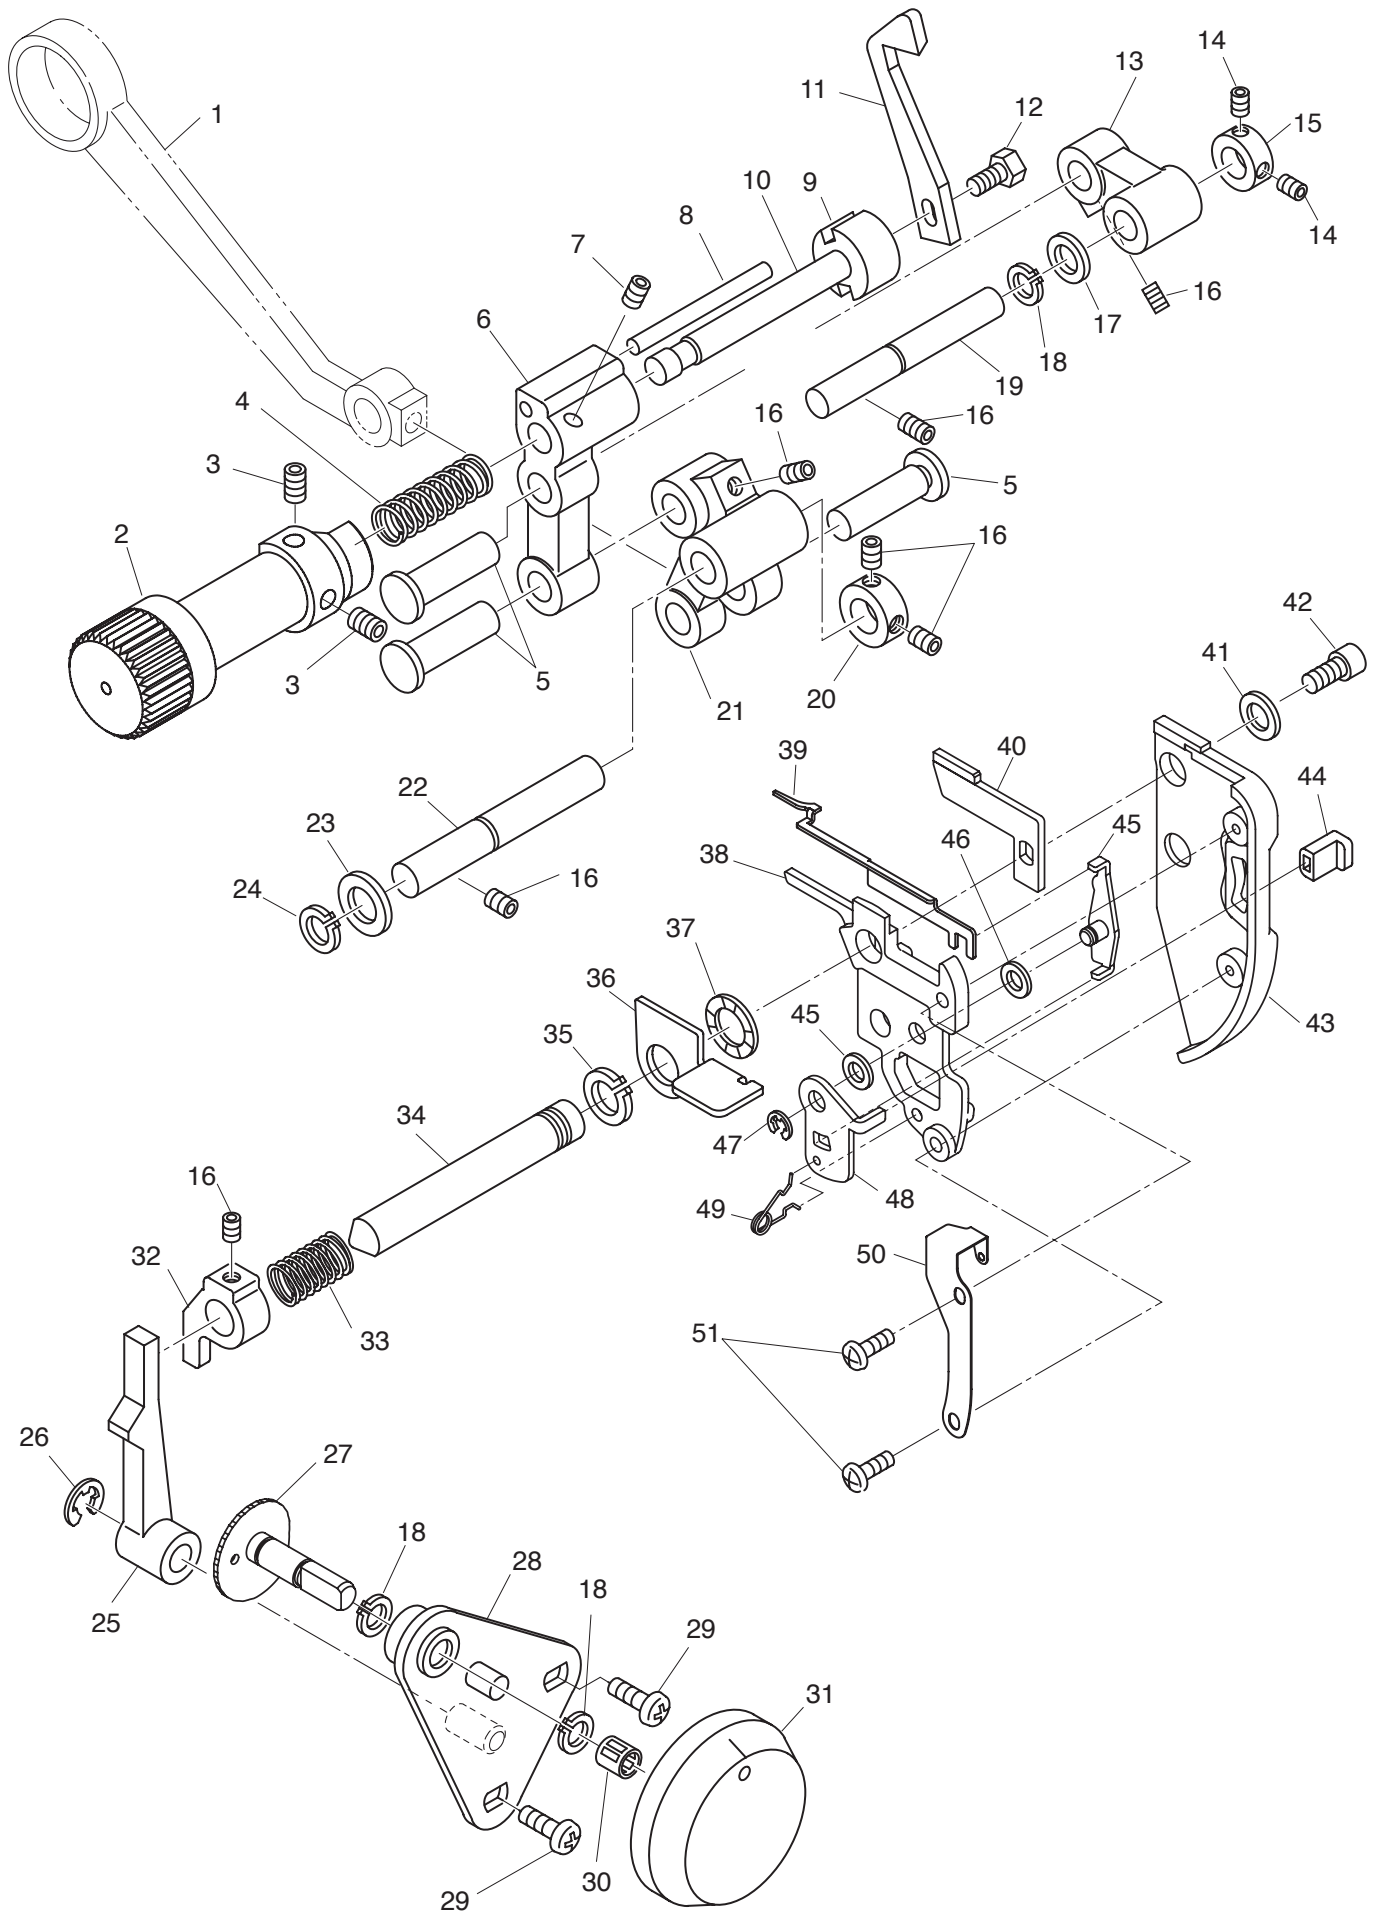

PARTS LIST

PARTS LIST

NO.	Janome Part No.	Hosei Parts No.	Name
1	797267008	10130	Cutter conn. rod
2	797259007	11916	Cutter knob
3	000176916	705901	Grub screw M4x5
4	797258006	10146	Moving blade pressure spring
5	797264005	10148	Pin
6	797255003	10131	Moving blade support rod
7	000216805	3900	Dry lock allen screw M3x3
8	797256004	4681	Pin M3x38
9	797260001	11820	Moving blade holder
10	797257005	11976	Moving blade axle
11	797261002	10176-N	Moving blade
12	000066026	4626	Hxagon bolt M4x10
13	797262003	10132	Cutter arm (1)
14	000111005	1752	Grub screw M3x3
15	797160000	10151	Collar #6
16	000111201	1757	Grub screw M4x4
17	000036500	800509	Polyslider thrust washer 9.5x6.2x0.5
18	000133704	10149	C ring #6
19	797263004	10135	Cutter arm axle (2)
20	797173006	1935	"Coller E" "7"
21	797265006	10133	Cutter arm (2)
22	797266007	10134	Cutter arm axle (1)
23	000151203	1901	Washer STW-TF 7x1
24	000016009	800626	Clip ring #7
25	797282009	10140	Cutting width dial lever
26	000001609	800603	Snap ring #5
27	797283000	11862	Cutting width dial cam
28	797281008	10136	Cutting width dial stand
29	000128407	1579	Screw M4x10
30	797108000	2248	Knob spring
31	797012109		Cutting width dial
32	797271005	10680	Moving blade shift rod
33	797270004	11914	Fixed blade pressure spring
34	797269000	11913	Fixed blade axle
35	000016102	800625	Clip ring #8
36	797272006	11930	Needle plate lifter
37	000116309	800415	Friction washer 13x8x0.2
38	797268009	11847	Fixed blade support holder
39	797280007	11846	Rolled hem device
40	797273007	11841	Fixed blade
41	792216002	1767	Conical washer 8x4x0.4
42	792274008	4711	Allen screw M4x10
43	797004005		Protection cover
44	797279003	11871	Lever cap
45	797276000	11828	Rolled hem device control plate
46	000036407	3817	Washer 5x10x0.25
47	000002518	800602	Snap ring #5
48	797277001	11827	Shfting lever
49	797278002	10934	DT release spring
50	797275009	11850	Back tack plate
51	000075224	10400	TP screw 3x10