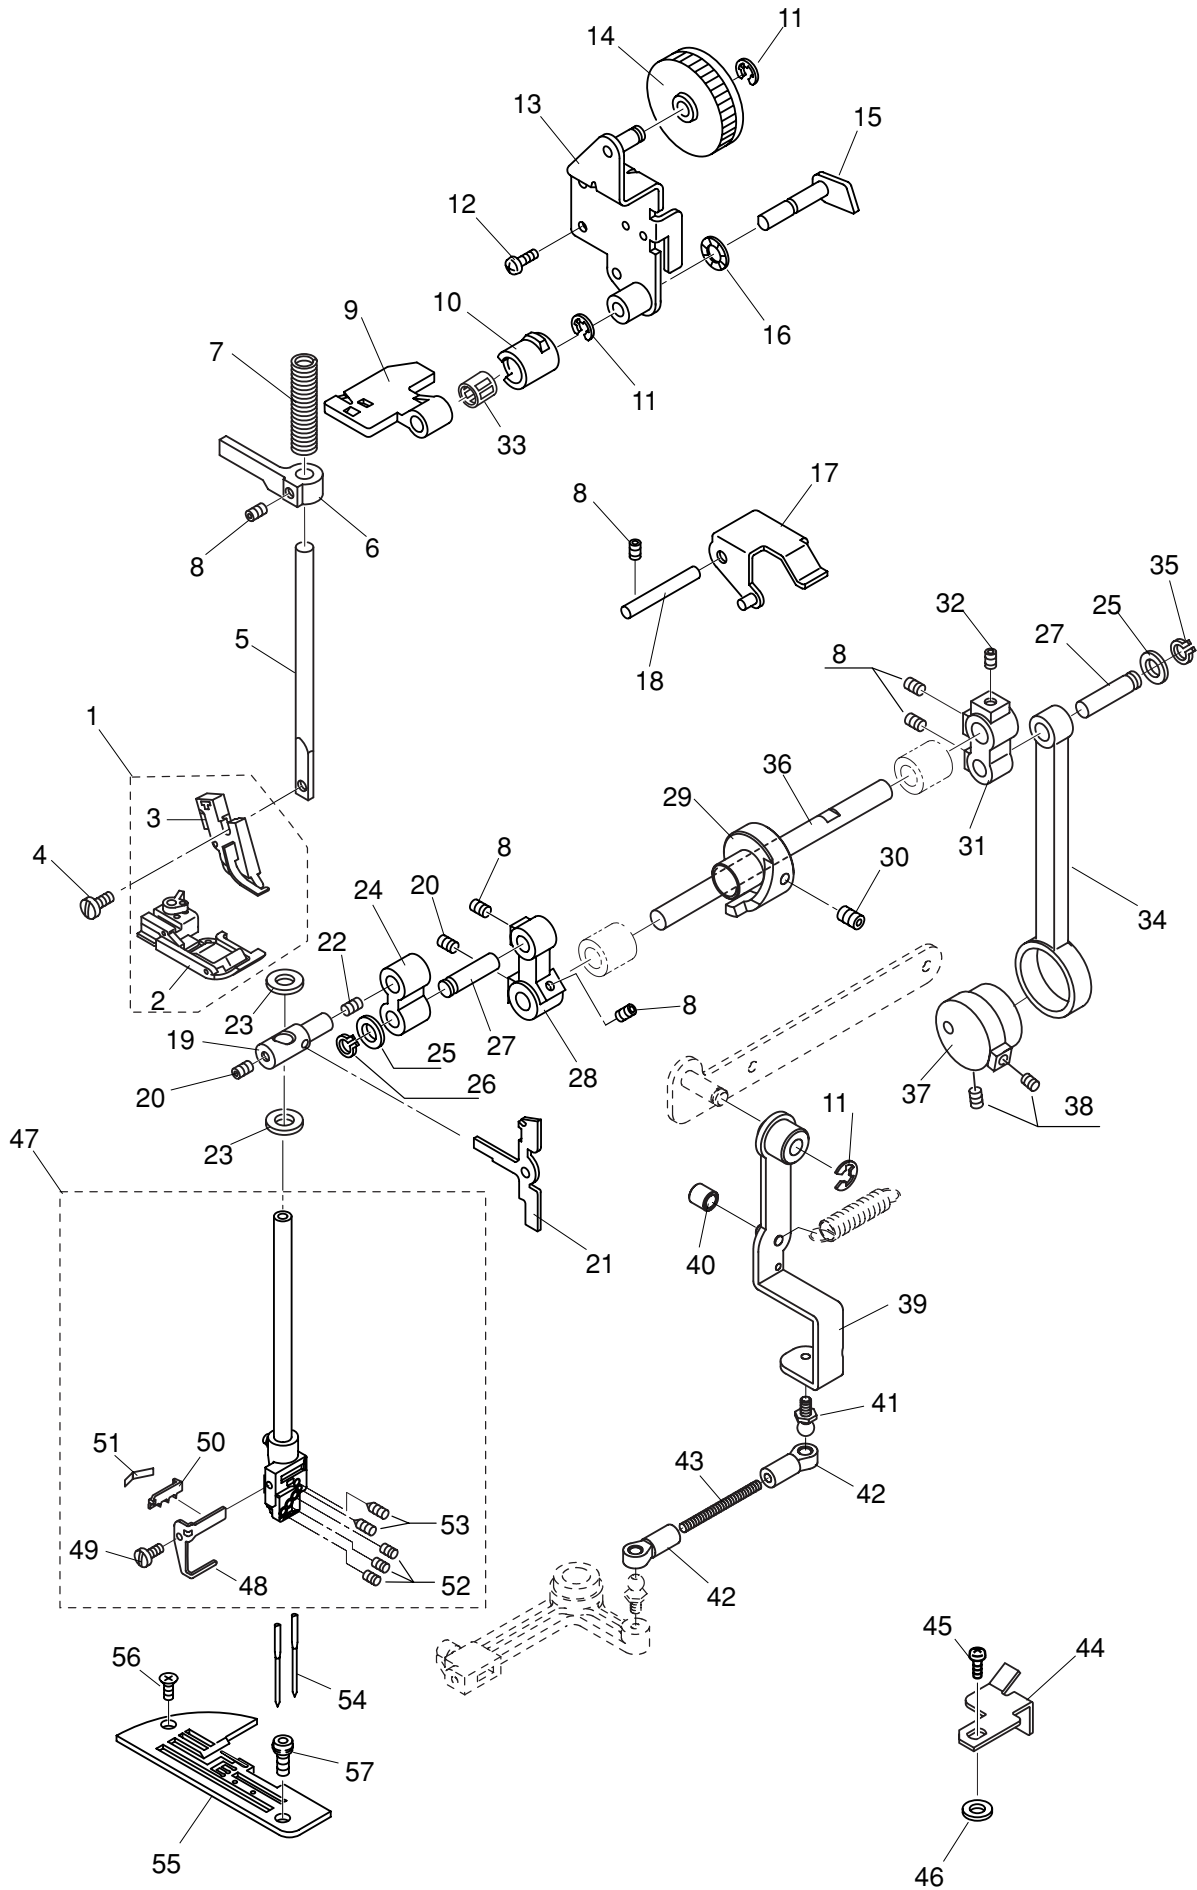

PARTS LIST

PARTS LIST

NO.	Janome Part No.	Hosei Parts No.	Name
1	797502008	11020	Presser foot (unit)
2	797093001	11021	Presser foot
3	797094002	10532	Presser foot shank
4	797095003	700206-1	Setscrew 7x8
5	797096004	4088-K	Presser bar
6	797097005	4091	Presser bar guide
7	797098006	10463-1	Presser bar spring
8	000111201	1757	Grub screw 4x4
9	797503009	10340	Presser foot lever (unit)
10	797104006	10260	Needle bar presser ft. safety cam sleeve
11	000002507	800602	Snap ring #4
12	000128407	1579	Setscrew 4x10
13	797099007	10457	Presser adjustment base holder
14	797100002	10032	Presser control dial
15	797103005	4092	Presser bar lift crank
16	000133209	1083	Friction washer
17	797101003	10029	Presser control lever
18	797102004	10031	Pressure control axle
19	797358007	4080	Needle bar stud
20	000111304	705909	Grub screw 5x5
21	797115000	11849	Needle bar take-up lever
22	000111108	4461	Grub screw 4x6
23	797357006	3680	Felt washer
24	797126004	1907-B	Needle bar link
25	000151203	1901	Washer
26	000016009	800626	Clip ring #7
27	797125003	4082	Needle bar link pin
28	797124002	10559	Crank (L)
29	797123001	11819	Top cover control cam
30	000176916	705901	Grub screw 4x5
31	797127005	10208	Needle bar crank, right
32	000177607	4586	Allen screw 5x8
33	797108000	2248	Knob spring
34	797128006	4087	Crank rod
35	000016009	800626	Clip ring #7
36	797122000	4084	Upper axle
37	797133004	4106	Crank cam
38	000112800	11390	Setscrew 4x6
39	797313000	11801	Arm rod
40	797314001	10094	Cam roller
41	797315002	11859	Pillow ball
42	797340006	11860	Ball joint
43	797341007	11861	Adjuster rod
44	797041004	10300	CS fixed plate
45	000128304	1523	Setscrew 4x8
46	797056002	11281	Washer 4
47	797604001		Needle bar (unit)
48	797110005	10527	Needle clamp thread guide
49	797113008	2481	Setscrew
50	797111006	10528	Needle thread support guide
51	797112007	11014	Thread guide spring plate
52	000216805	3900	Dry lock allen screw 3x3
53	797114009	10461	Needle clamp allen screw
54	797356005	3085	Needle
55	797505001	11917	Needle plate (unit)
56	797119004	3659-2	Needle plate position screw
57	797506002	4140	Needle plate screw (unit)