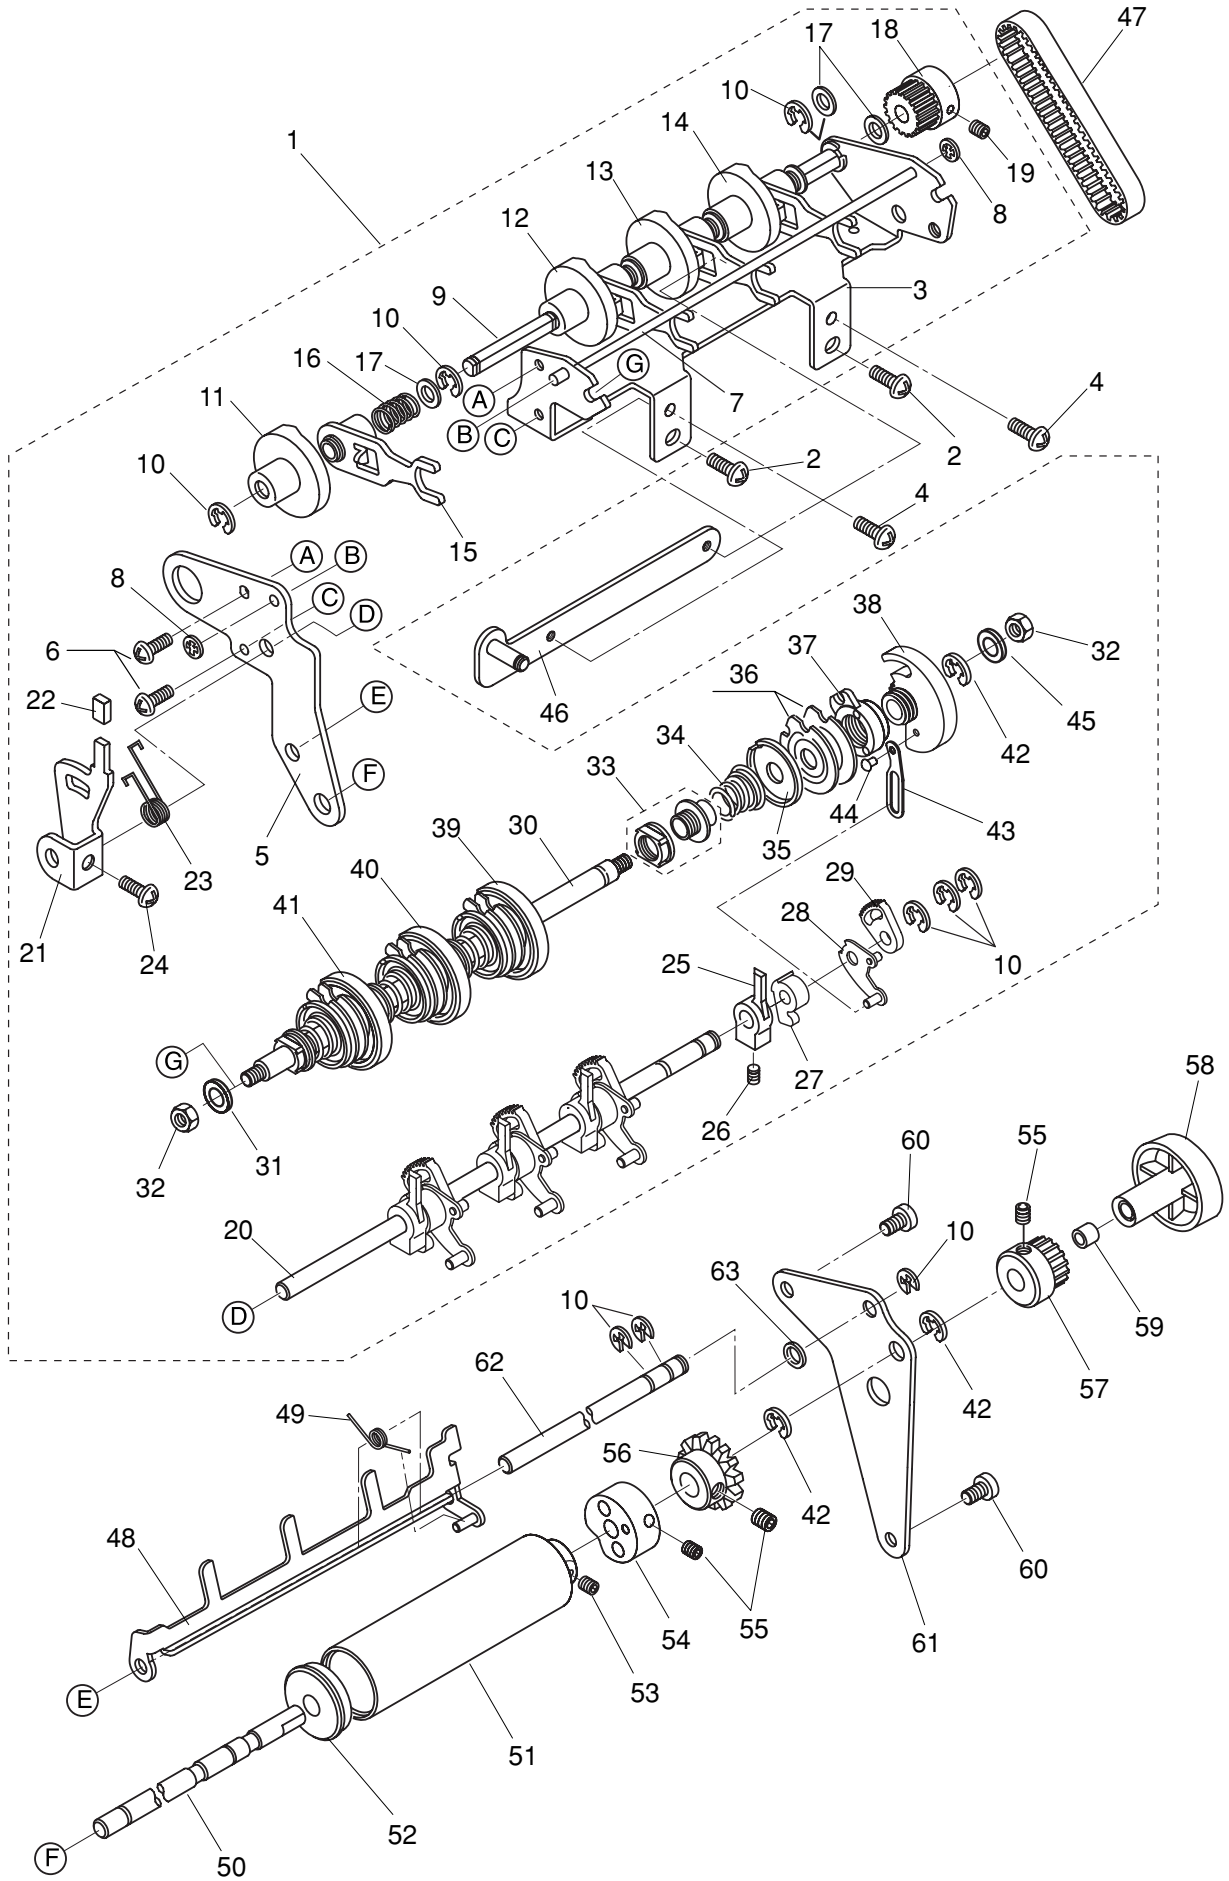

PARTS LIST

PARTS LIST

NO.	Janome Part No.	Hosei Parts No.	Name
1	797510009		DT set, completely assembled
2	000121514	4441	Setscrew 4x10
3	797285002	11183	Tension unit support
4	000081120	1546	Setscrew 4x6
5	797286003	11905	Tension knob fitting axis
6	000103819	3818	Setscrew 3x5
7	797287004	10972	DT support axle
8	000014306	3451	CS Nut
9	797288005	11864	DT cam axle
10	000002518	800602	Snap ring #4
11	797289006	11789	Dial tension cam, blue
12	797290000	11790	Dial tension cam, red
13	797291001	11791	Dial tension cam, yellow
14	797292002	11792	Dial tension cam, green
15	797293003	11186	Tension cam lever
16	797294004	11191	Tension cam spring
17	000036500	800509	Polyslider thrust washer
18	797295005	10915	DT flywheel
19	000111201	1757	Grub screw 4x4
20	797296006	11848	Fixed blade support holder
21	797297007	10970	Tension release lever
22	797298008	4272	Tension release lever tip
23	797299009	10971	Tension release lever spring
24	000128304	1523	Setscrew 4x8
25	797300004	10969	Tension release crank
26	000177205	11474	Grub screw 3x6
27	797301005	11858	DT adjustment lever
28	797302006	11857	DT adjustment plate
29	797303007	11854	DT adjustment gear
30	797304008	10918	Tension shaft
31	000071024	800313	Washer
32	000062424	1518	Nut 4
33	797511000	11269	DT screw (unit)
34	797307001	10512	Tension spring
35	797308002	10051	Tension spring plate
36	797309003	10049	Dial tension disc
37	797310007	10920	Adj. tension nut
38	797010406		Tension knob, green
39	797010303		Tension knob, red
40	797010200		Tension knob, blue
41	797010107		Tension knob, yellow
42	000001609	800603	Snap ring #5
43	797311008	11856	DT adjustment rod
44	000012407	11868	Round head rivet 2x4
45	000071024	800313	Washer
46	797312009	11798	Arm support
47	797328008	11918	Belt
48	797318005	11855	DT release plate lever
49	797319006	11821	DT release spring
50	797320000	11906	Tension knob fitting axis
51	797321001	11902	Program display roller
52	797322002	11903	Program display roller cap
53	000176916	705901	Grub screw 4x5
54	797323003	11844	Upper looper shifting cam
55	000111201	1757	Grub screw 4x4
56	797324004	11904	DT ratchet
57	797325005	10915	DT flywheel
58	797326006	11872	Program selection dial
59	797327007	2248	Knob spring
60	000107411	4575	Setscrew 4x8
61	797316003	11907	Tension unit side support plate, right
62	797317004	11919	DT release plate shaft
63	000036407	3817	Washer