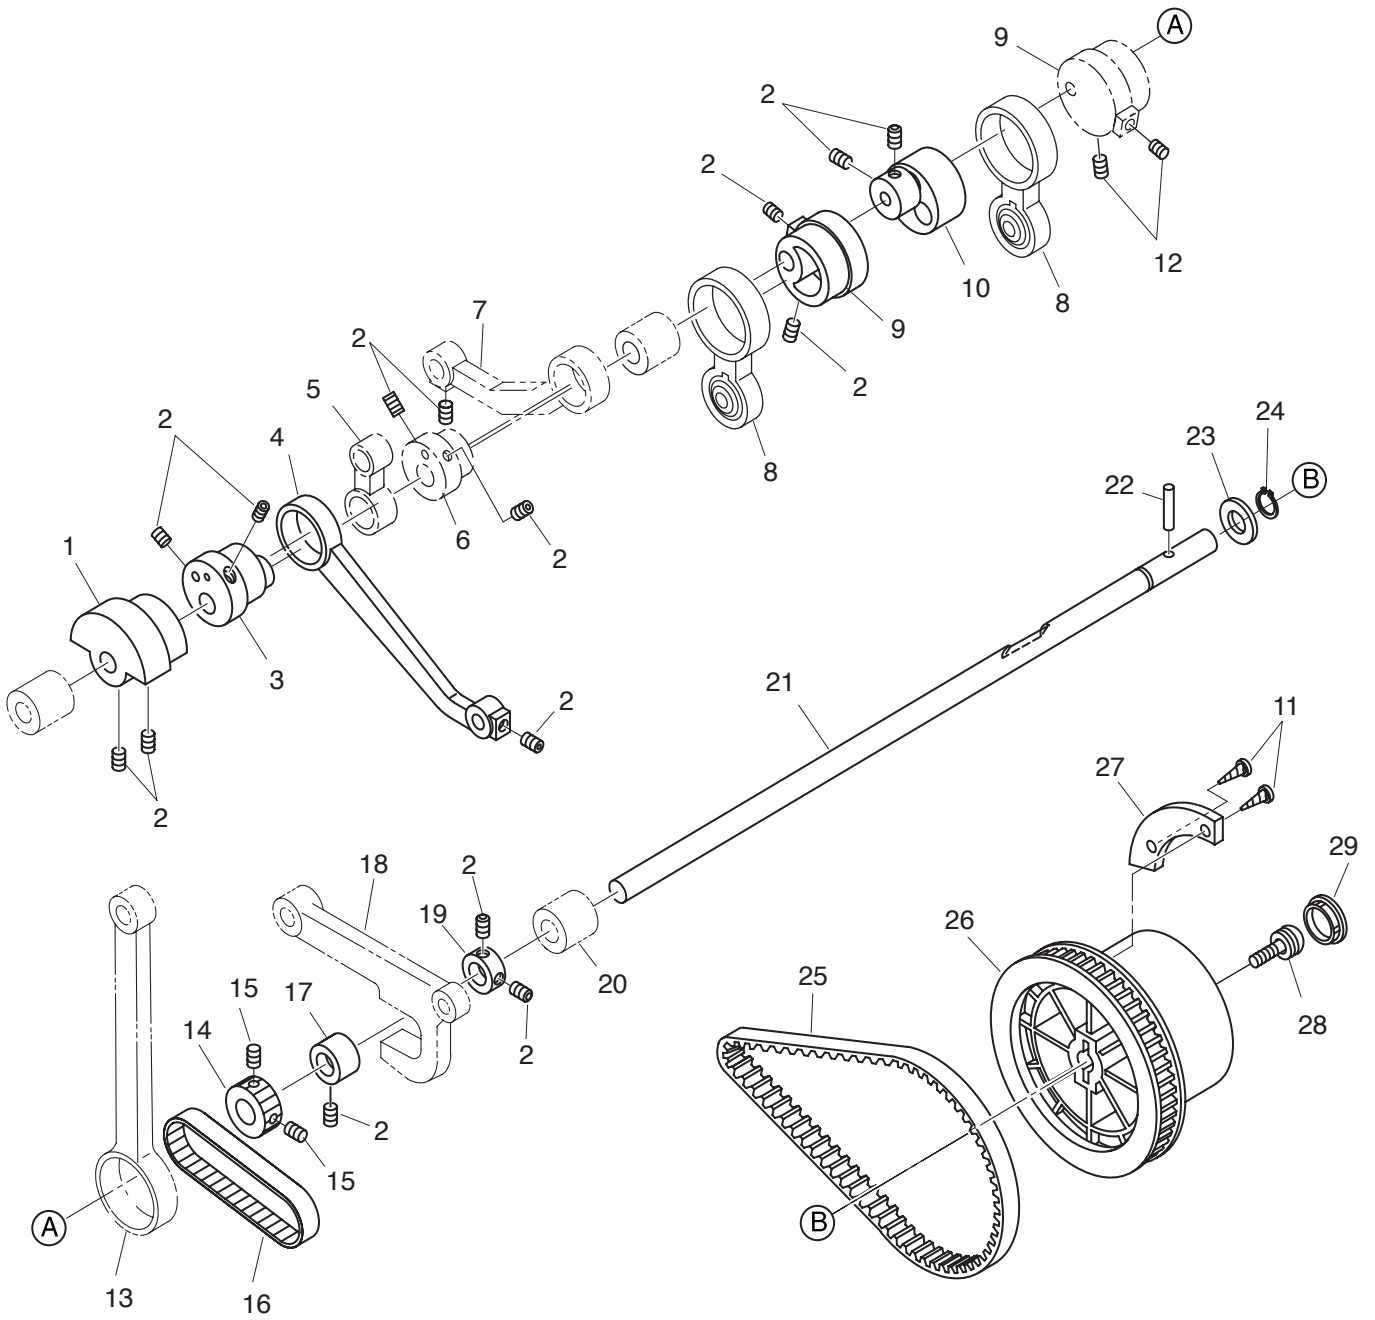

PARTS LIST

PARTS LIST

NO.	Janome Part No.	Hosei Parts No.	Name
1	797130001	10320	Main balance weight, left
2	000111201	1757	Grub screw M4x4
3	797131002	10114	Cutter cam
4	797267008	10130	Cutter conn. rod
5	797153000	10115	Feed eccentric
6	797132003	10086-1	Chain stitch eccentric
7	797242007	10553	Chain looper rod
8	797508004	10500	Ball rod assem.
9	797133004	4106	Crank cam
10	797134005	1893-B	Looper rod eccentric
11	000107318	4421	Tapping screw M3x8
12	000112800	11390	Screw M4x6
13	797128006	4087	Crank rod
14	797135006	11562	Chain looper threader take-up pulley, (1)
15	000111005	1752	Grab screw M3x3
16	797147001	11563	Belt, M2x73
17	797136007	3453	Feed cam
18	797174007	4157	Feed forked rod
19	797137008	1699-1	Lower shaft collar
20	797037007	10218	Bearing
21	797129007	10217-1	Main shaft
22	000023102	800703	Roll pin 3x16
23	000151306	1759	Washer STW-FM 8x1
24	000016102	800625	Clip ring #8
25	797142006	4195-1	Belt XL 136
26	797507003	11026	Flywheel, type 2
27	797140004	11315	Handwheel weight balancer
28	797360002	11067	Screw M4x20SWW
29	797141005	10342	Handwheel cap
30	797137008	1699-1	Lower shaft collar
31	797144008	11567	Rotary cam shaft
32	000128407	1579	Screw M4x10
33	797143007	11564	Pulley support
34	000036201	2304	Washer 8x0.5
35	797146000	11570	Chain looper thread take-up pulley, (2)
36	797148002	11565	Chain looper thread take-up rotary cam
37	797149003	11566	Washer, 7x14x28
38	797327007	707901	Screw TPM 4x8
39	797150007	11836	Chain looper thread guide plate
40	000104717	10443	Screw M4x16 pin head
41	000097417	4459	Screw
42	797151008	11835	Chain looper thread holder