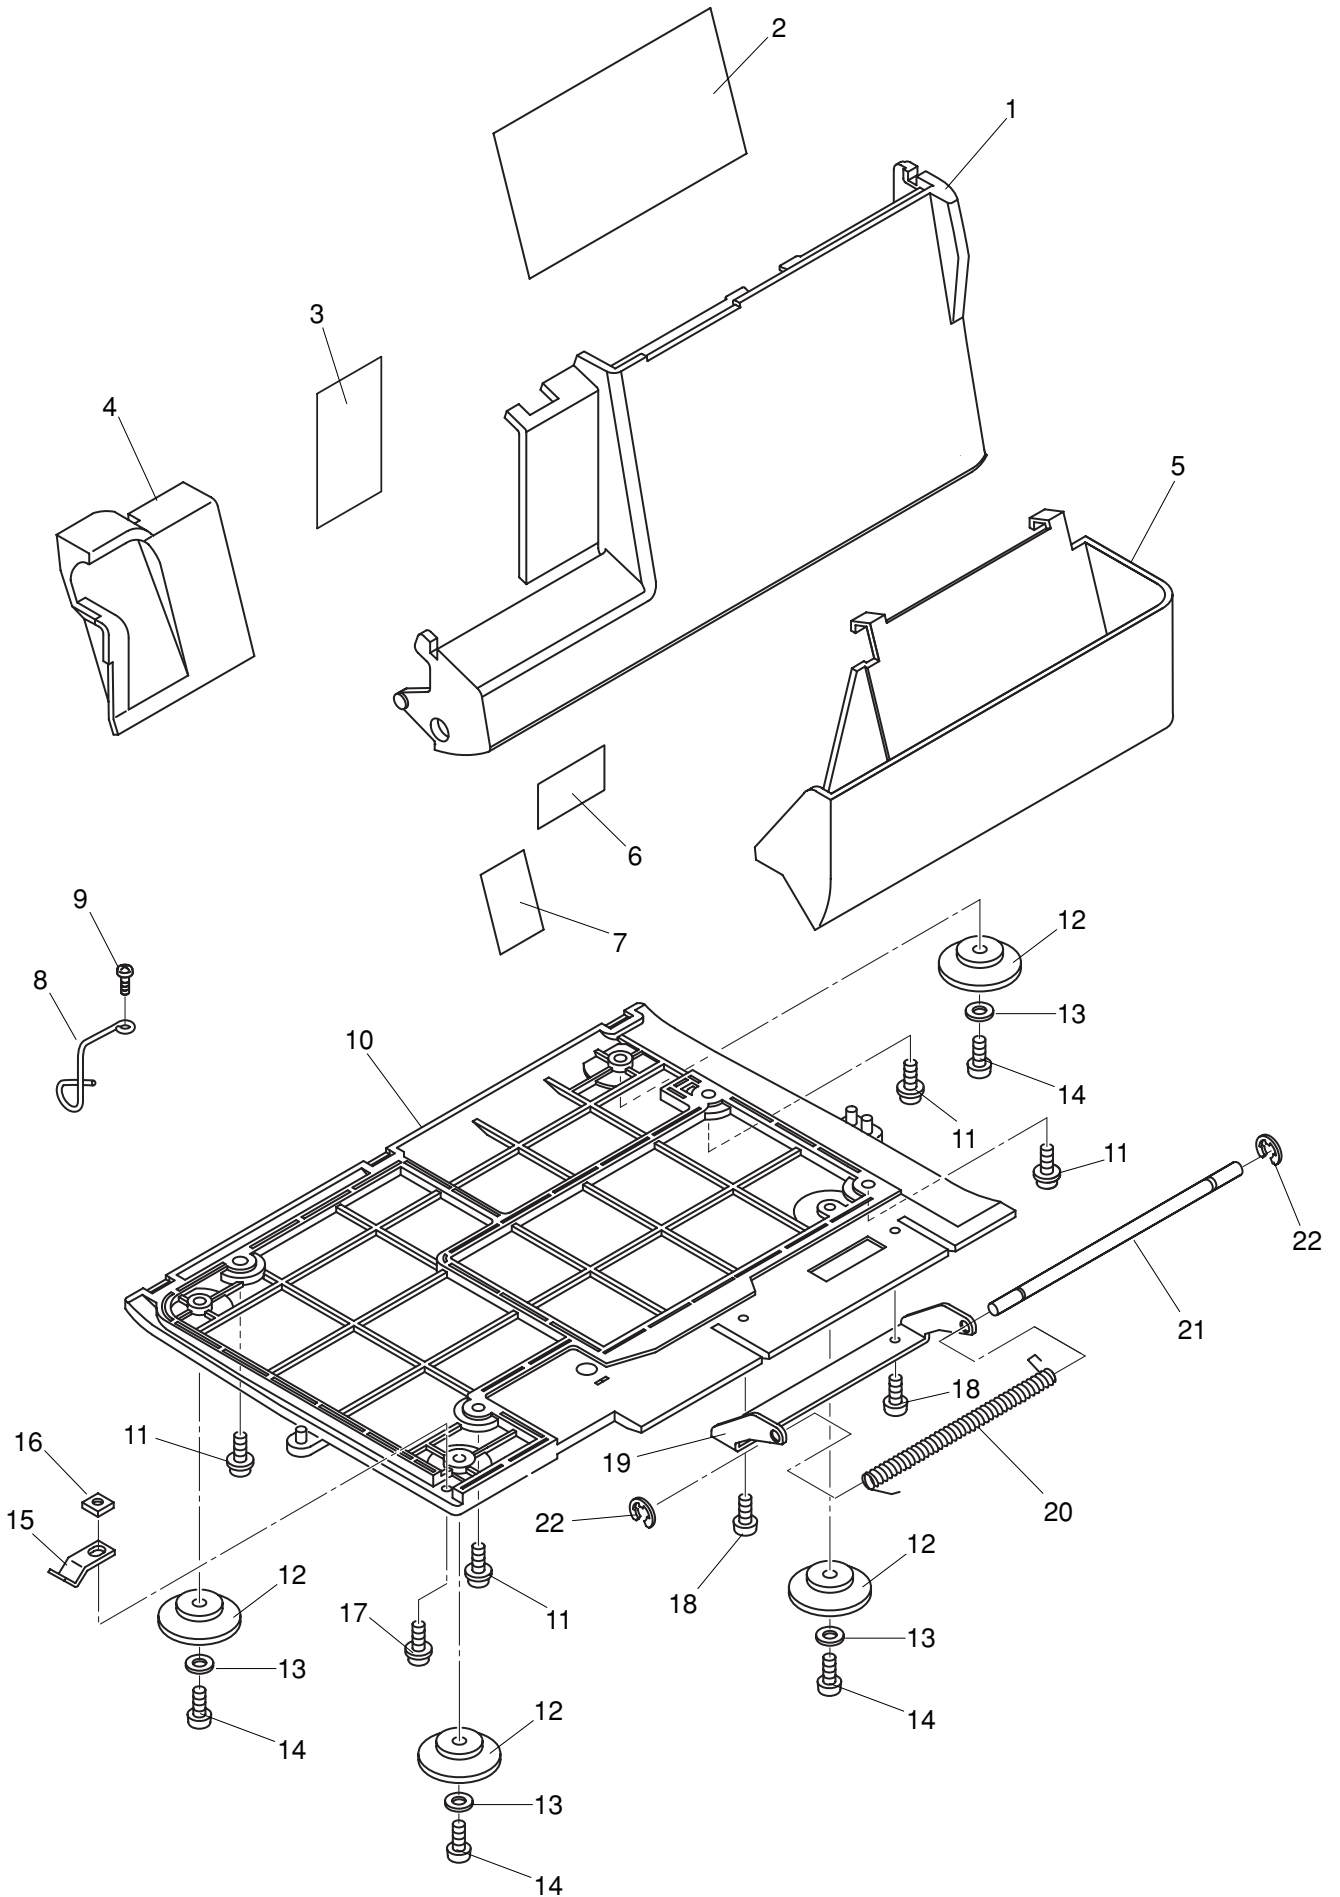

PARTS LIST

PARTS LIST

NO.	Janome Part No.	Hosei Parts No.	Name
1	797007101		Front flap
2	797017001		Threading chart 1
3	797018002		Threading chart 2
4	797009000		Overlock sewing table
5	797006100		Waste tray
6	797088003	11040	Safety notice sticker
7	797089004	10542	Safety notice caution label
8	797040003	10995	Rating sticker
9		4575	Setscrew 4x8
10	797084009	10009	Base cover
11	000114802	3494	Setscrew 4x12
12	797085000	1885-1	Rubber foot
13	000070540	800324	Washer
14	000128706	3495	Setscrew 3.5x12
15	797086001	11307	Spring stopper plate
16	797087002	3311	Nut
17	000201302	10405	Setscrew 3x10
18	000076225	4630	Setscrew 4x10
19	797090008	10171	Front flap hinge
20	797091009	10327	Front flap hinge axle spring
21	797092000	4740	Front flap hinge axle shaft
22	000002105	800601	Snap ring #3