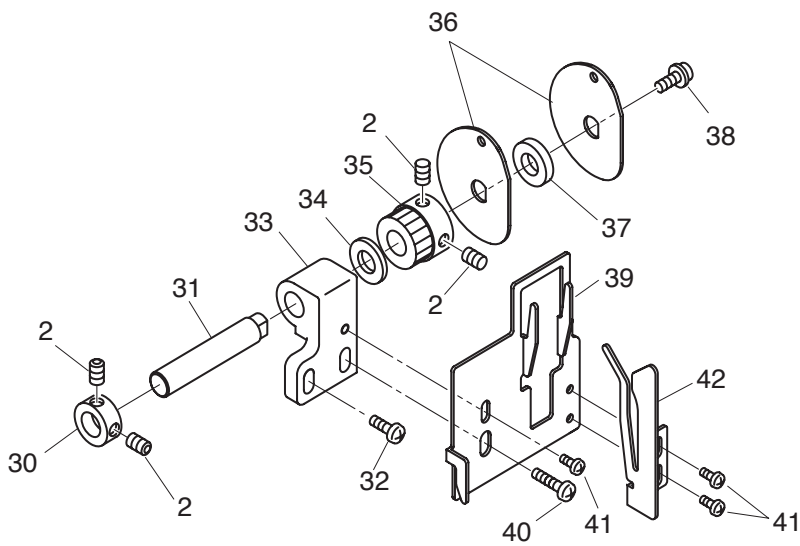

PARTS LIST

PARTS LIST

NO.	Janome Part No.	Hosei Parts No.	Name
1	797130001	10320	Main balance weight, left
2	000111201	1757	Grub screw M4x4
3	797131002	10114	Cutter cam
4	797267008	10130	Cutter conn. rod
5	797153000	10115	Feed eccentric
6	797132003	10086-1	Chain stitch eccentric
7	797242007	10553	Chain looper rod
8	797508004	10500	Ball rod assem.
9	797133004	4106	Crank cam
10	797134005	1893-B	Looper rod eccentric
11	000107318	4421	Tapping screw M3x8
12	000112800	11390	Screw M4x6
13	797128006	4087	Crank rod
14	797135006	11562	Chain looper threader take-up pulley, (1)
15	000111005	1752	Grab screw M3x3
16	797147001	11563	Belt, M2x73
17	797136007	3453	Feed cam
18	797174007	4157	Feed forked rod
19	797137008	1699-1	Lower shaft collar
20	797037007	10218	Bearing
21	797129007	10217-1	Main shaft
22	000023102	800703	Roll pin 3x16
23	000151306	1759	Washer STW-FM 8x1
24	000016102	800625	Clip ring #8
25	797142006	4195-1	Belt XL 136
26	797507003	11026	Flywheel, type 2
27	797140004	11315	Handwheel weight balancer
28	797360002	11067	Screw M4x20SWW
29	797141005	10342	Handwheel cap
30	797137008	1699-1	Lower shaft collar
31	797144008	11567	Rotary cam shaft
32	000128407	1579	Screw M4x10
33	797143007	11564	Pulley support
34	000036201	2304	Washer 8x0.5
35	797146000	11570	Chain looper thread take-up pulley, (2)
36	797148002	11565	Chain looper thread take-up rotary cam
37	797149003	11566	Washer, 7x14x28
38	797327007	707901	Screw TPM 4x8
39	797150007	11836	Chain looper thread guide plate
40	000104717	10443	Screw M4x16 pin head
41	000097417	4459	Screw
42	797151008	11835	Chain looper thread holder