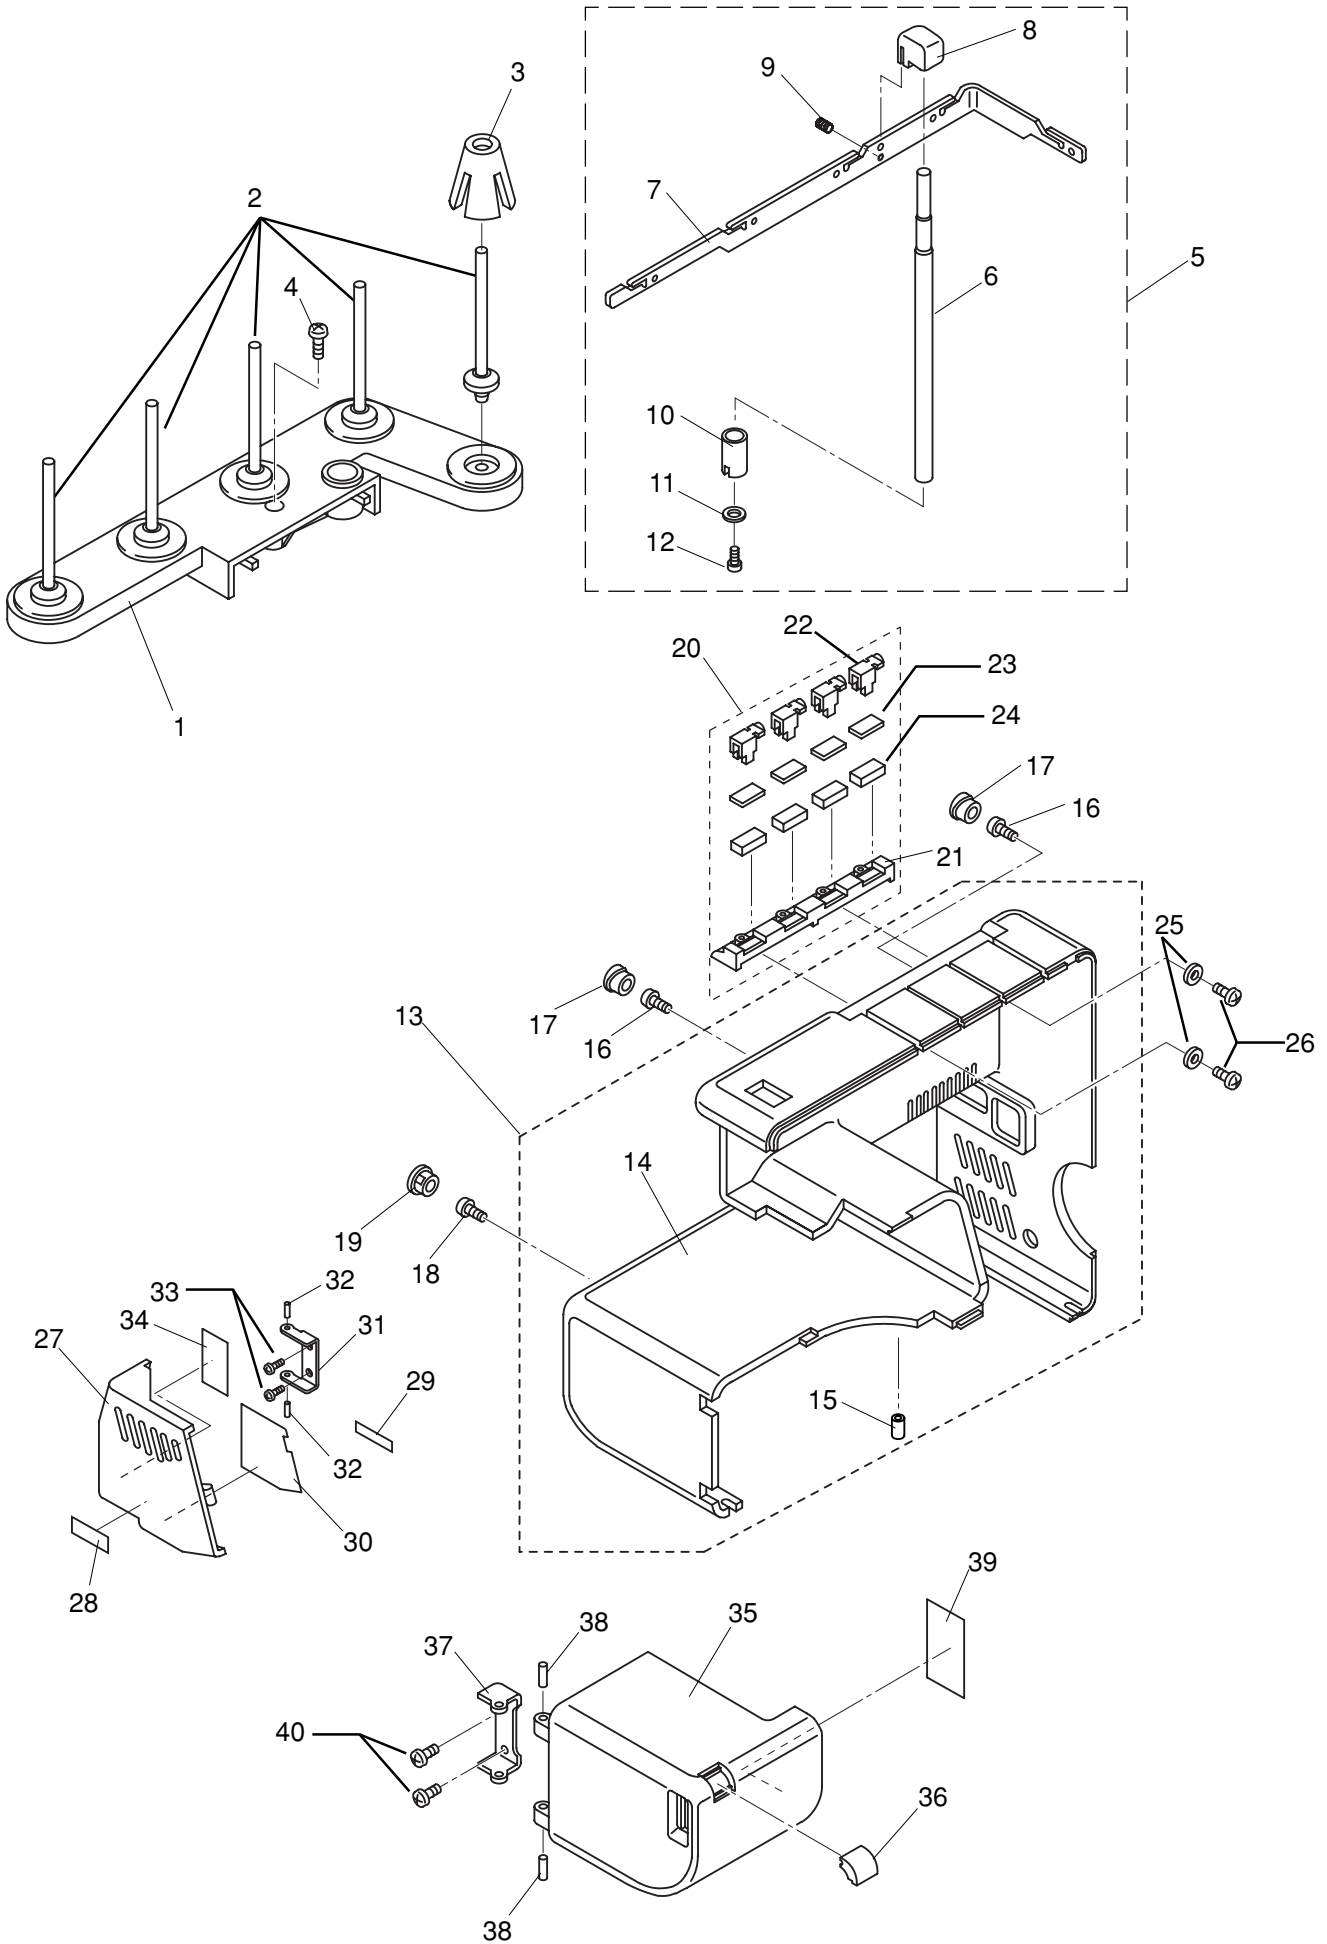

PARTS LIST

PARTS LIST

NO.	Janome Part No.	Hosei Parts No.	Name
1	797050006	10011	Spool stand
2	797051007	10343	Spool pin
3	797052008	A-1883	Spool holder
4	000128407	1579	Setscrew
5	797603000	12035	Antenna (unit)
6	797053009	1879	Tread guide pole
7	797054000	10012	Thread guide beam
8	797055001	10013	Pole/beam joint
9	000176***	4504	Grub screw 3x8
10	797057003	10172	Antenna flap hinge
11	797058004	3883	Toothed lock washer 4
12	000115700	1241	Setscrew 4x10
13	797601008		Back cover (unit)
14	797001105		Back cover
15	797043006	4741	Screw SP 4x7.4
16	000128407	1579	Setscrew
17	797044007	10447	Screw hall cap 8
18	000104717	10443	Setscrew 4x16
19	797045008	10448	Screw hall cap 9
20	797602009		Top thread guide (unit)
21	797026106		Top thread guide base
22	797047000	10034	Top thread guide
23	797048001	10035	Top thread guide button
24	797049002	10036	Top thread guide cushion
25	000070126	3127	Washer
26	000107318	4421	Setscrew 3x8
27	797003004		Lamp cover
28	797063002	10937	Lamp mark
29	797064003	11005	Rating sticker
30	797065004	10938	Reflex plate
31	797066005	10450	Lamp cover hinge
32	000133807	1850	Roll pin
33	000081120	1546	Setscrew 4x6
34	797067006	10866	Face cover caution label
35	797005006		Left Front cover
36	797059007	10187	Cutting width dial window
37	797060009	10021	Left front cover hinge
38	797061000	4449	Parallel pin
39	797062001	10866	Face cover caution label
40	000128407	1579	Setscrew 4x10