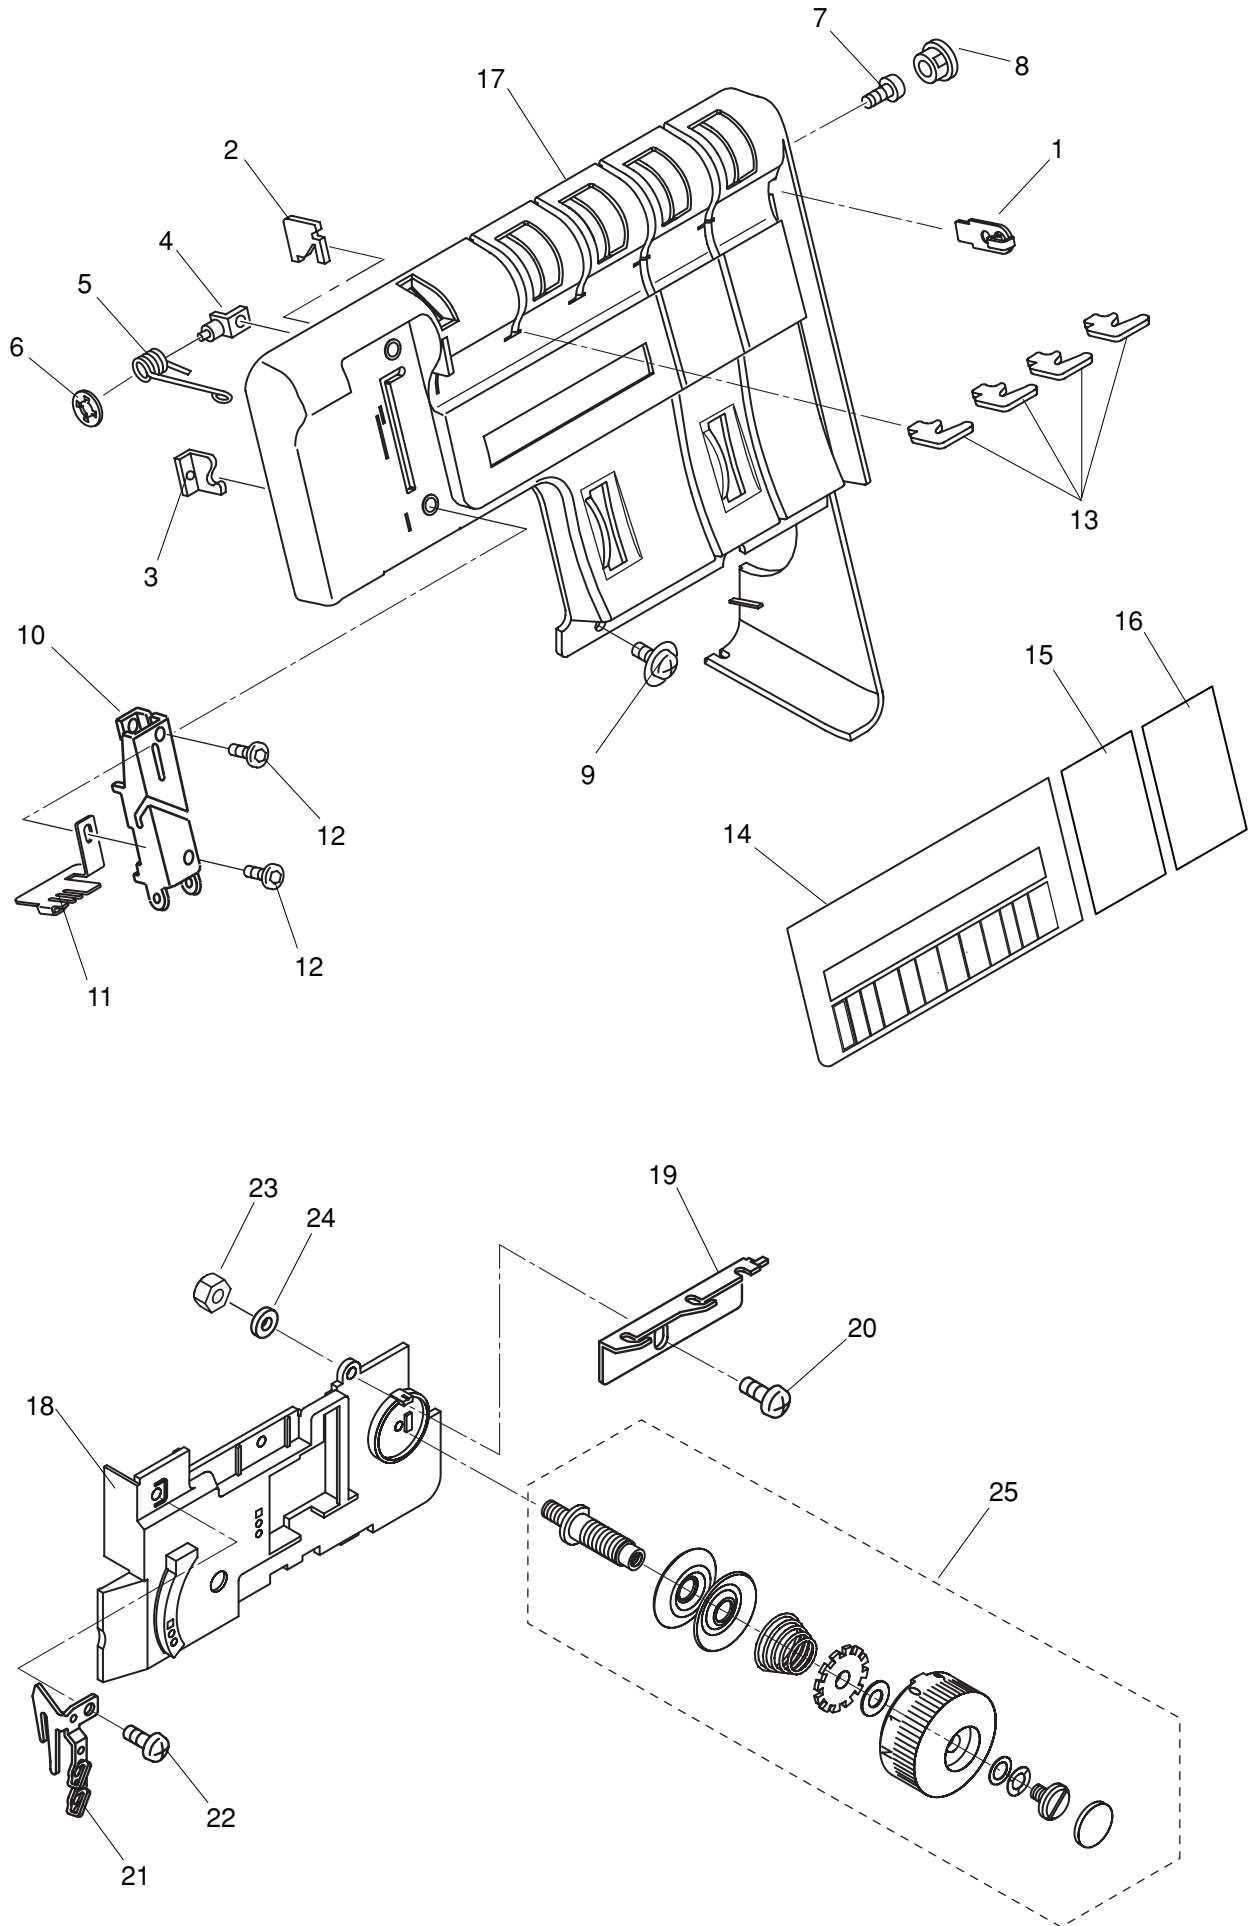

PARTS LIST

1200D

Revised on October 21, 2008

PARTS LIST

PARTS LIST

NO.	Janome Part No.	Hosei Parts No.	Name
1	797068007	11853	CS top thread guide
2	797069008	10057	CS thread base guide
3	797070002	10222	Needle thread guide
4	797071003	10016	Check spring stud
5	797072004	11920	Check spring
6	000014007	1010	Clip ring #4
7	000115216	10993	Setscrew 4x6
8	797073005	4270	Cap
9	000115700	1241	Setscrew 4x10
10	797074006	11840	Take-up lever noise cover
11	797075007	10541	Needle thread guide
12	000135809	5099	Cap screw 4x12
13	797015009	10038	Upper thread guide
14	797019003		Program display (1)
15	797020007		Program display (2)
16	797021008		Program display (3)
17	797002106		Front cover
18	797028108		Inside cover
19	797076008	11901	Thread guide plate
20	000128407	1579	Setscrew 4x10
21	797029109		Thread guide
22	000128500	1838	Setscrew 4x12
23	000062424	1518	Nut 4
24	000129903	3377	Washer
25	797501007	11875	Chainstitch dial tension assembled