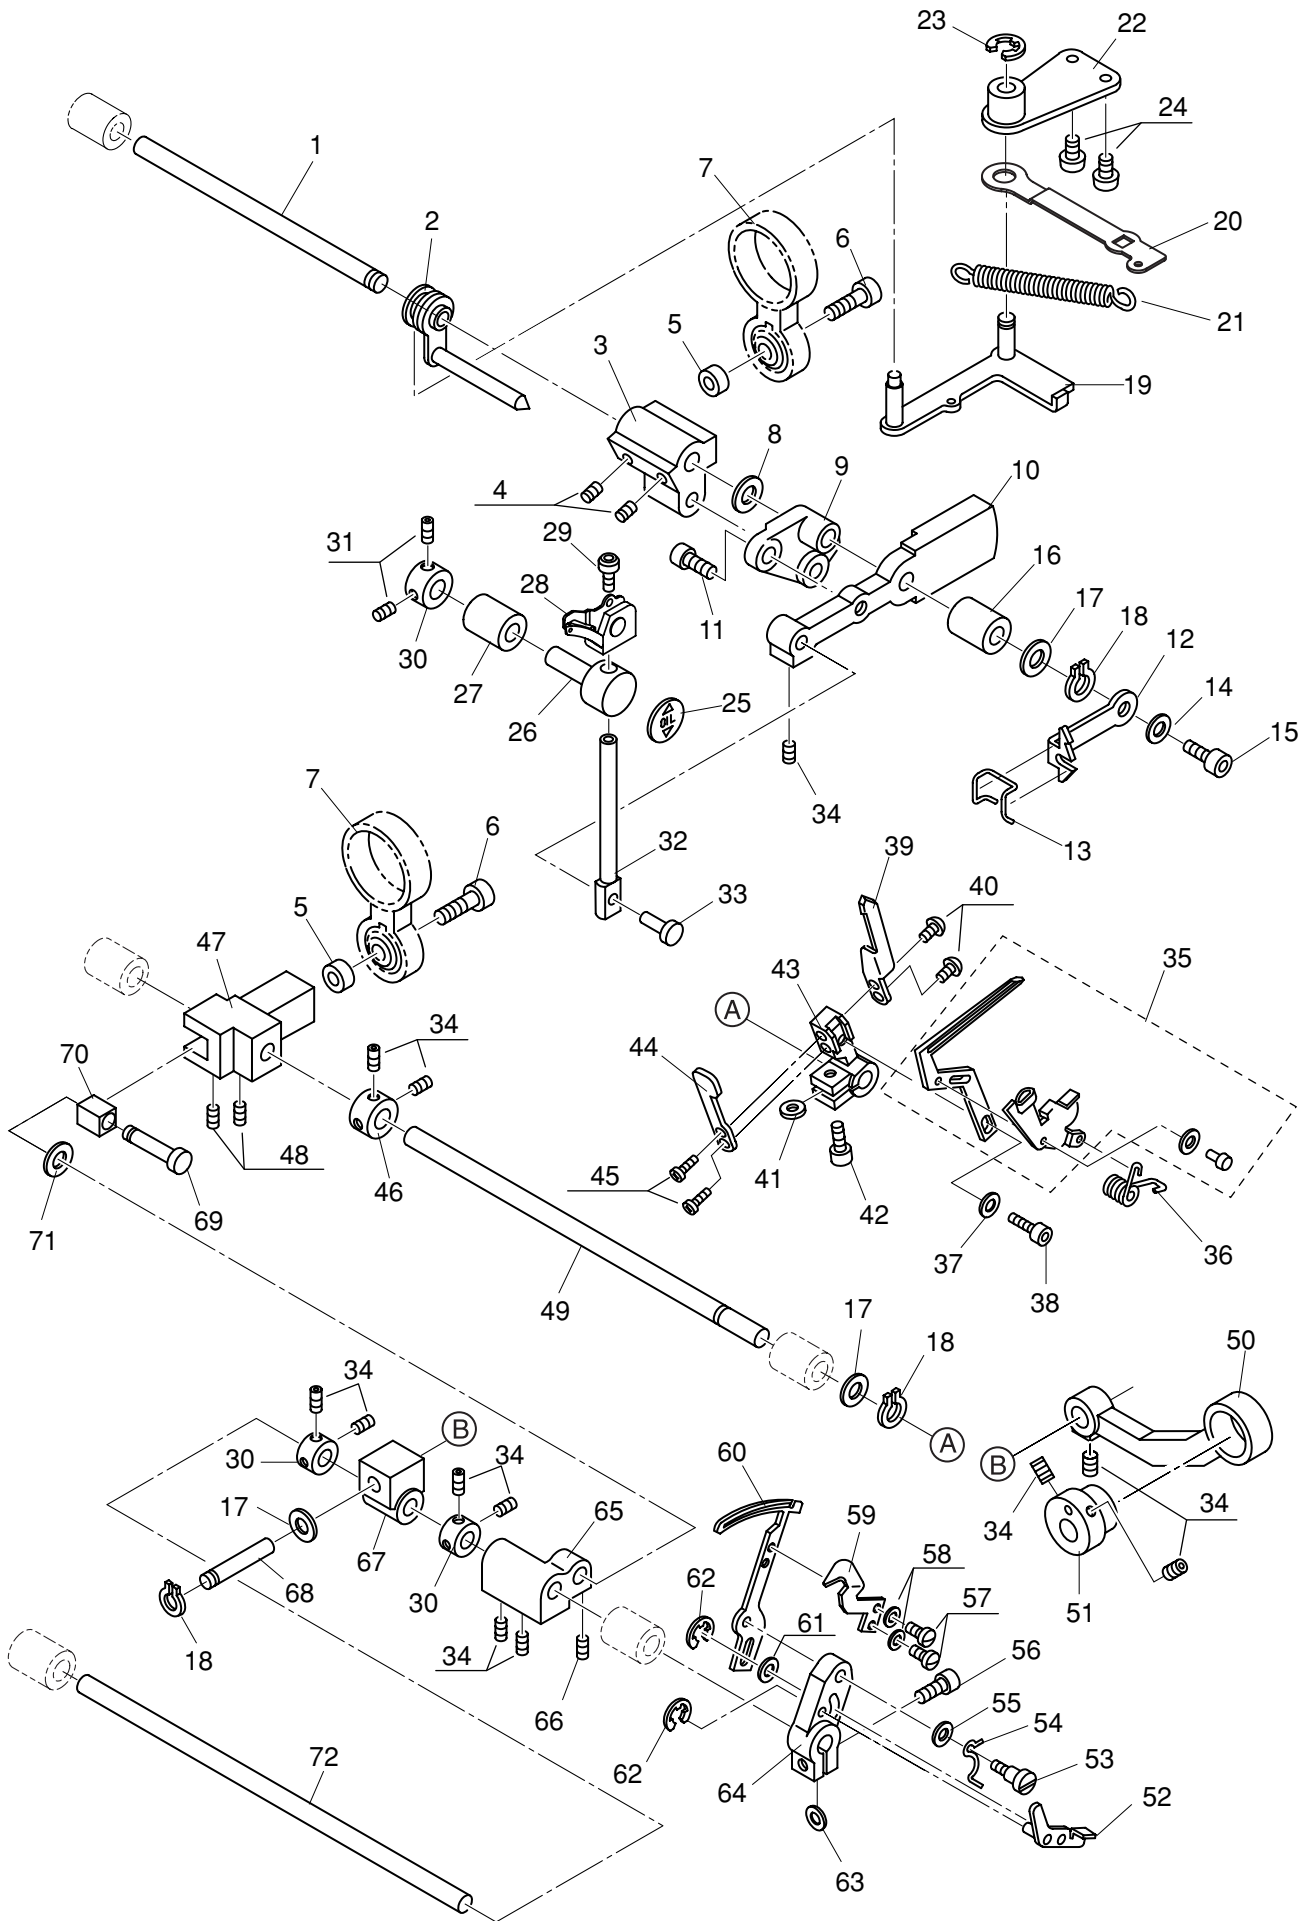

PARTS LIST

PARTS LIST

NO.	Janome Part No.	Hosei Parts No.	Name
1	797203006	4115	Upper looper axle
2	797205008	4249	Axle rocker joint pin
3	797206009	10310	Upper looper oscilating crank
4	000111304	705909	Grub screw 5x5
5	797207000	10505	Spacer 5
6	000203603	4507-1	Allen screw 5x18
7	797508004	10500	Ball rod (unit)
8	000036108	800519	Washer
9	797212008	4288-1	Upper looper arm (2)
10	797213009	10411	Upper looper arm (1)
11		4428	Allen screw 4x10
12	797214000	10055	Upper looper take up lever
13	797215001	10462	Upper thread guide
14	797216002	1767	Conical washer
15	000084802	2376	Allen screw 4x6
16	797204007	10219	Bearing
17	000151203	1901	Washer
18	000016009	800626	Clip ring
19	797226005	4242	Looper release lever (2)
20	797227006	11845	Upper looper release lever
21	797228007	4248-1	Release lever spring
22	797229008	10174	Upper looper release bracket
23	000002518	800602	Snap ring #4
24	000107411	4575	Setscrew 4x8
25	797220009	4717	Oil mark round
26	797219005	4118-2	Upper looper shaft guide
27	797221000	4110	Looper axle bearing
28	797509005	11818	Upper looper with 2-thread converter
29	797225004	4569-1	Allen screw 4x8
30	797173006	1935	Callar
31	000176101	3665	Grub screw 4x3
32	797217003	4284	Upper looper shaft
33	797218004	1939	Upper looper shaft pin
34	000111201	1757	Grub 4x4
35	797605002	10801	Lower looper (unit)
36	797238000	10097	Lower looper guide spring
37	797359008	4207	Conical washer
38	000133601	10889	Button Bolt 3x8
39	797234006	4126	Overlock needle guard
40	000133508	4709	Allen screw 3x6
41	797235007	10876	Washer
42	000201623	2518	Allen screw 4x12
43	797232004	10096	Lower looper base
44	797233005	10875	Lower looper support
45	000128603	707908	Setscrew 3x5
46	797173006	1935	Collar
47	797231003	10554	Lower looper oscilating crank
48	000129604	705910	Flat screw 5x5
49	797230002	10095	Lower looper axle
50	797242007	10553	Chain looper rod
51	797132003	10086-1	Chain stitch eccentric
52	797251009	10295	CS kick lever
53	797250008	10301	CS screw
54	797249004	10299	CS spring
55	797248003	10302	Wave washer
56	000201623	2518	Allen screw 4x12
57	797254002	2481	Setscrew
58	000129707	1875	Washer
59	797253001	10077	Chain looper guard
60	797252000	11874	Chain looper
61	000070230	4953	Washer
62	000002301	3436	Snap ring #2
63	797247002	10876	Washer
64	797246001	10081	Chain looper crank
65	797243008	10555	Chain looper rocker
66	000111005	1752	Grub screw 3x3
67	797240005	10084	CS Slider
68	797241006	10173	CS Slider pin
69	797244009	10557	Slider pin
70	797245000	10556	Chain looper rocker cube
71	000036603	1758	Washer
72	797239001	10085	Chain looper axle