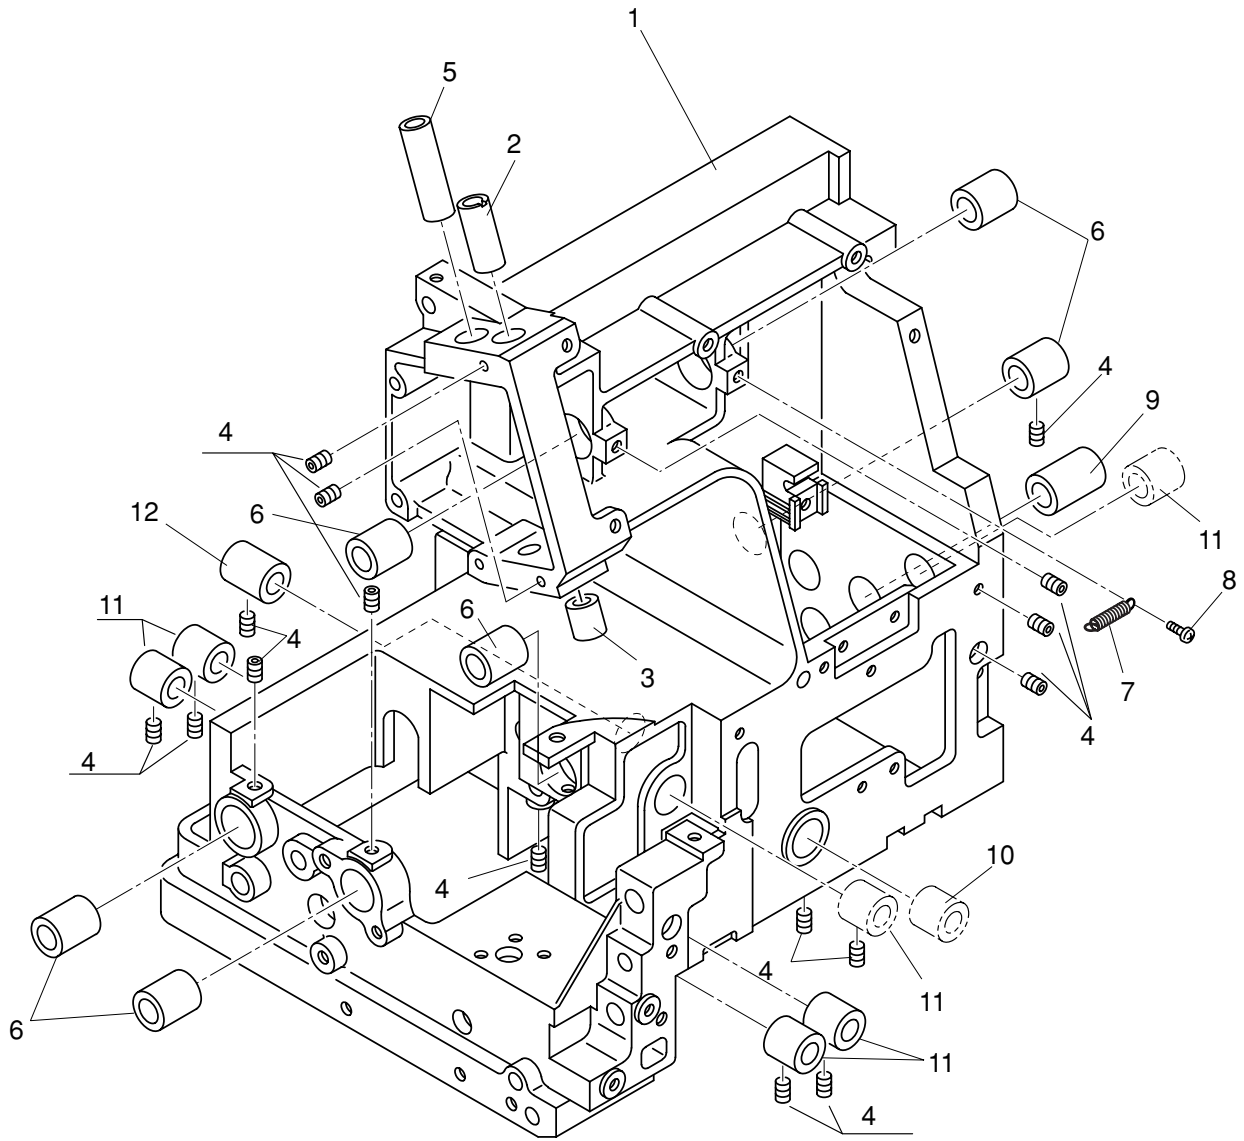

PARTS LIST

PARTS LIST

NO.	Janome Part No.	Hosei Parts No.	Name
1	797031001	11922	Casing
2	797032002	1913-B	Upper needle bar bearing
3	797033003	1914-B	Lower needle bar bearing
4	000176916	705901	Grub screw 4x5
5	797034004	4090	Presser bar bearing
6	797035005	4085	Bearing
7	797036006	11837	Holding spring
8	000128304	1523	Setscrew 4x8
9	797037007	10218	Bearing
10	797204007	10219	Bearing
11	797038008	4110	Looper axle bearing
12	797039009	10220	Bearing