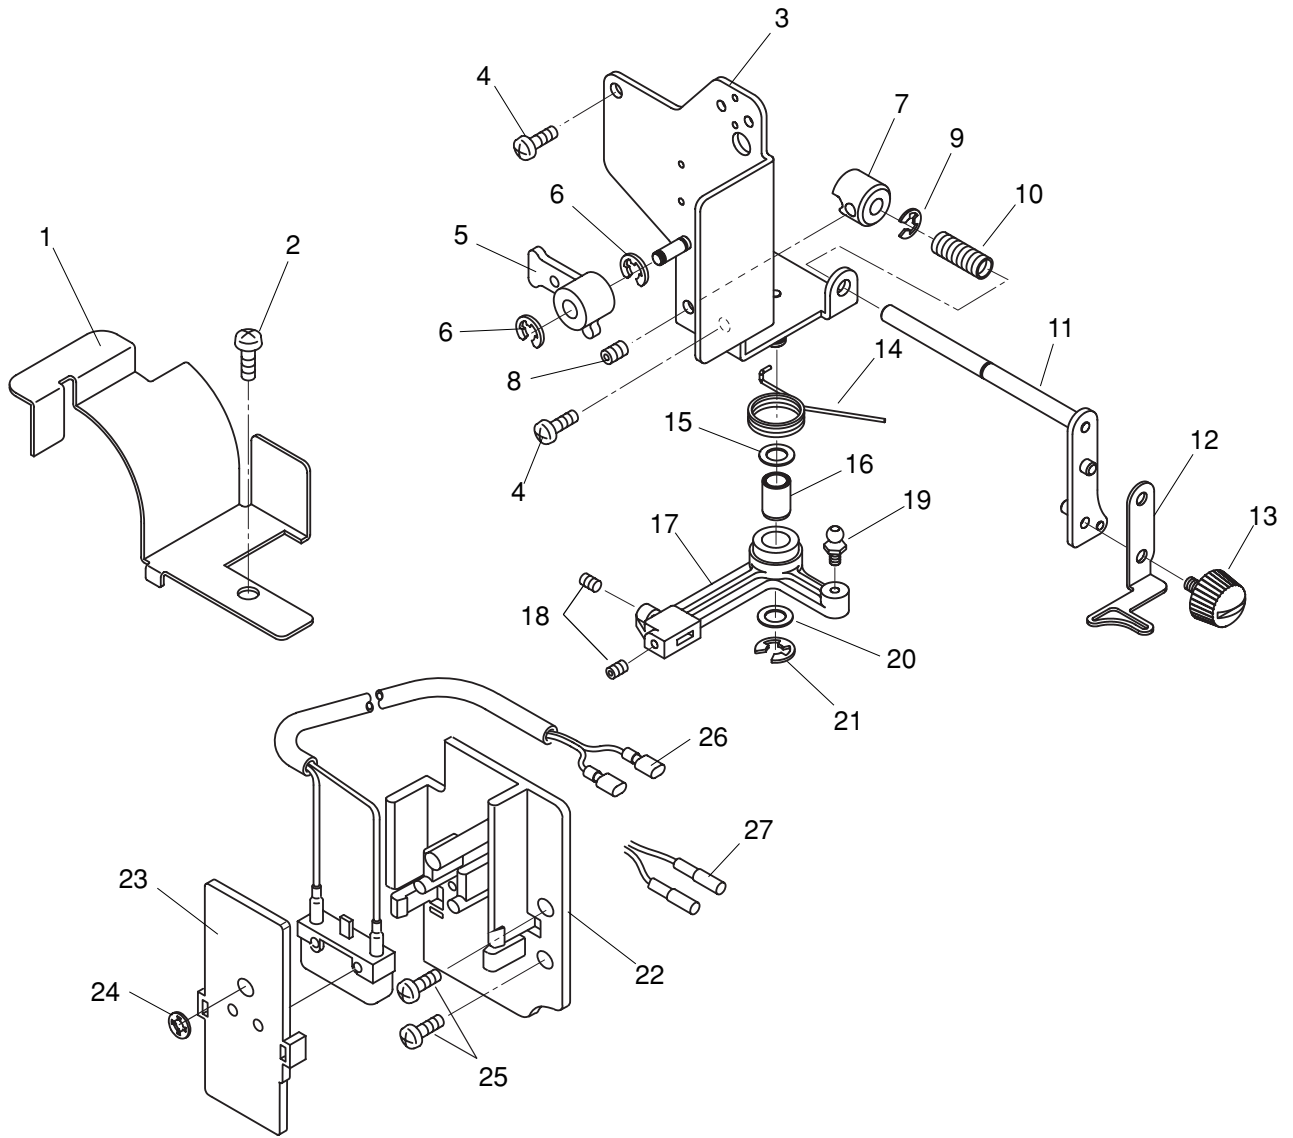

PARTS LIST

PARTS LIST

NO.	Janome Part No.	Hosei Parts No.	Name
1	797042005	11230	AC cover
2	000081120	1546	Setscrew 4x6
3	797329009	11793	Reflex partition plate
4	000128407	1579	Setscrew 4x10
5	797330003	10247	Safety lever cam
6	000002105	800601	Snap ring #3
7	797335008	11813	Top cover guide cam
8	000111201	1757	Grub screw 4x4
9	000002518	800302	Snap ring #4
10	797334007	10262	Cam spring, B
11	797331004	11806	Triangle thread guide lever
12	797332005	11807	Triangle thread guide
13	797333006	4726	Coin screw
14	797336009	11815	Top cover hook lever spring
15	000036500	800509	Polyslider thrust washer
16	797337000	11829	Bearing
17	797338001	11805	Top cover hook lever
18	000128902	11979	Grub screw 3x6
19	797339002	11859	Pillow ball
20	000036500	800509	Polyslider thrust washer
21	000001609	800603	Snap ring #5
22	797344000	11539	Micro switch protection cover 1
23	797345001	11540	Micro switch protection cover 2
24	797346002	3451	#3 CS Nut
25	000128603	707908	Setscrew 3x5
26	797512001	10945	Micro switch for safety device 120V
27	797513002	10946	Micro switch for safety device 230V