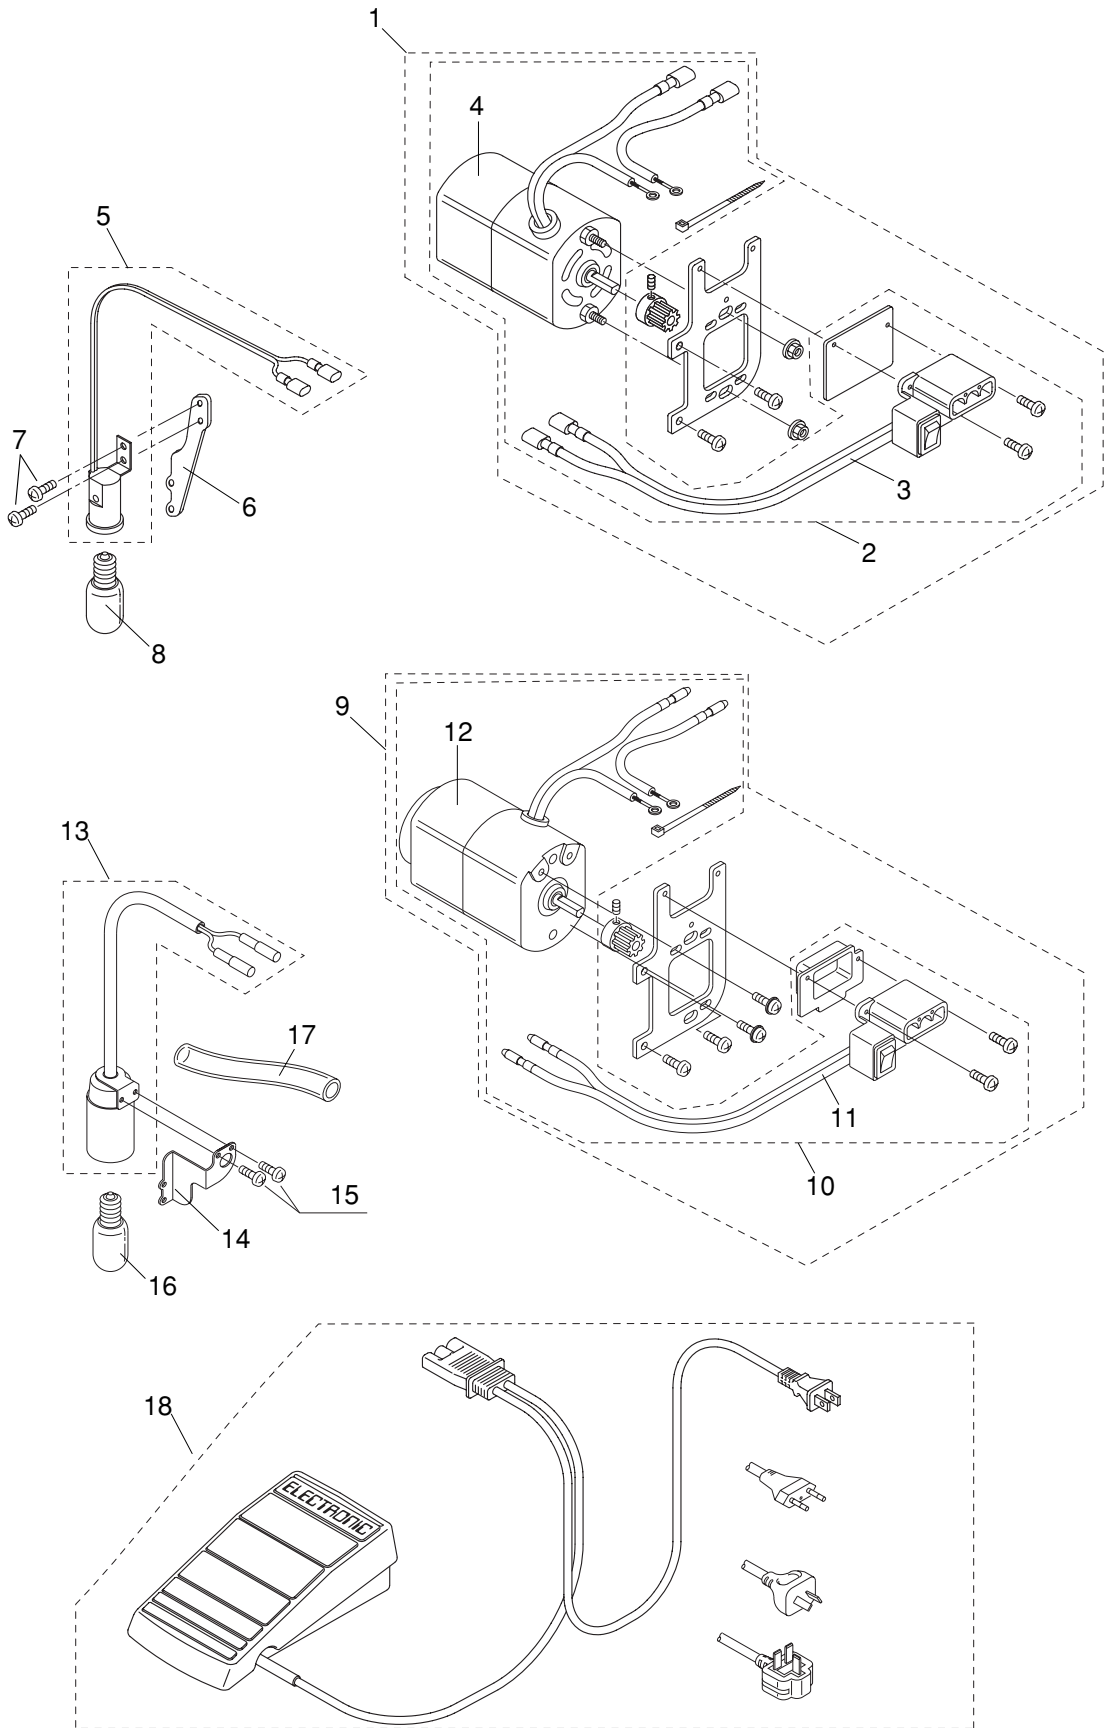

PARTS LIST

PARTS LIST

NO.	Janome Part No.	Hosei Parts No.	Name
1	797615005	—	Motor (unit) 120V
2	797528000	—	Motor socket (unit) 120V
3	797514003	4566	Wired TB/SW (unit) 120V
4	M-1094A	—	Motor 120V
5	797516005	4402	Lamp (unit) 120V
6	797353002	11921	Light bulb support 120V
7	000097417	4459	Setscrew 3x3
8	000008606	522005-1	Light bulb 120V
9	797643002	—	Motor (unit) 230V
10	797529001	—	Motor socket (unit) 230V
11	797515004	10978	Wired TB/SW (unit) 220-240V
12	M-2130A	—	Motor 230V
13	797517006	10761	Lamp (unit) 230V
14	797354003	11929	Light bulb support 230V
15	000128603	707908	Setscrew 3x5
16	000009102	12022	Light bulb 230V
17	797355004	11345	Protection tube 230V
18	C-1035	4434	Foot cont. (CSA)
	C-2078	4430	Foot cont. (CEE type A)
	C-2079	4432	Foot cont. (SAA/NZ type I)
	C-2080	5183	Foot cont. (UK)
	C-2058	—	Foot cont. (Argentin)