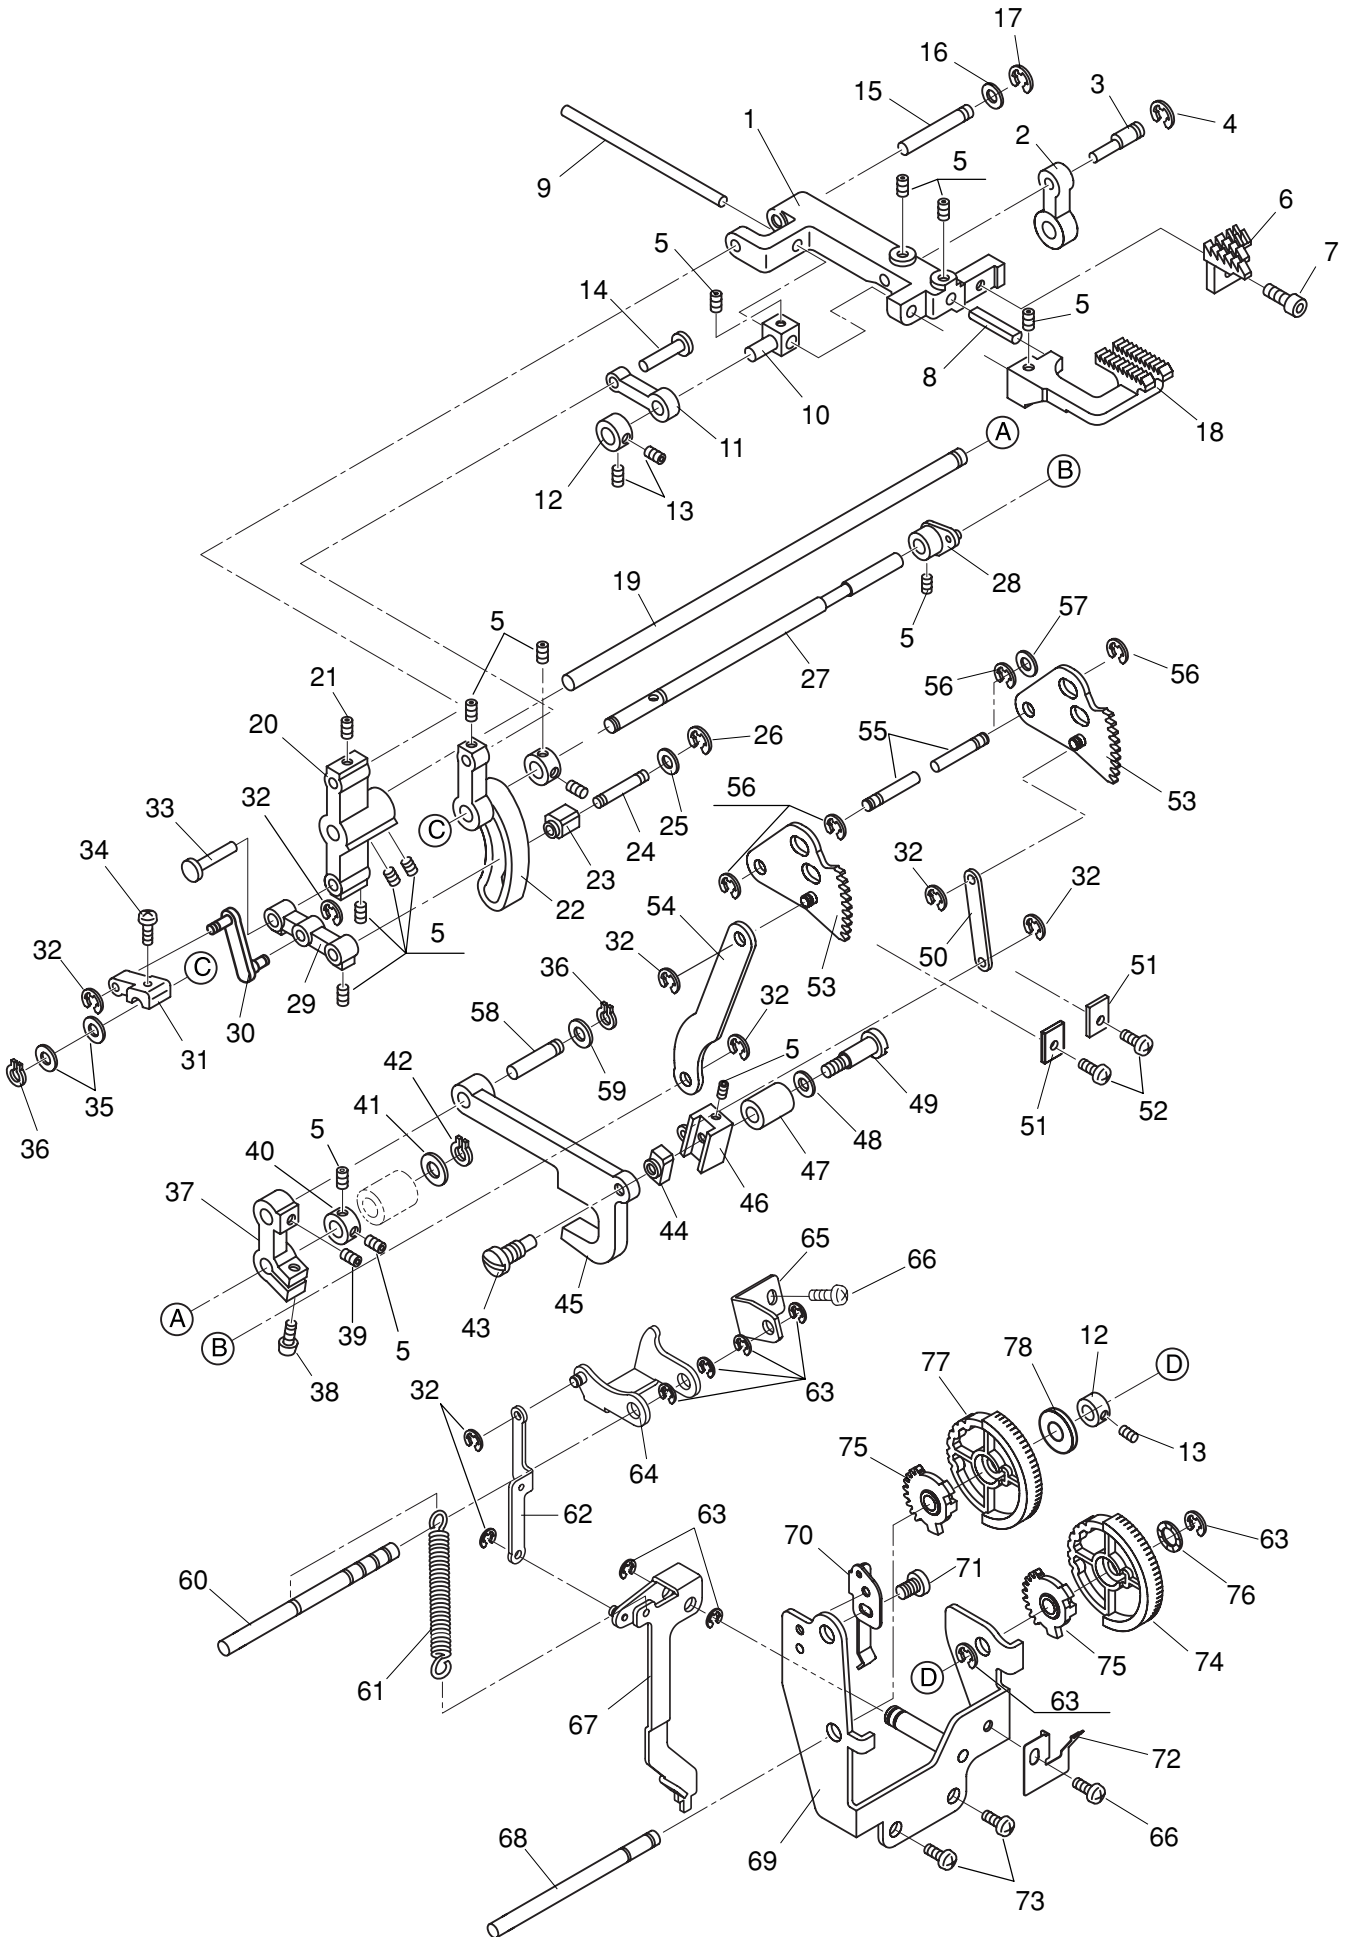

PARTS LIST

PARTS LIST

NO.	Janome Part No.	Hosei Parts No.	Name
1	797152009	10102	Feed bar
2	797153000	10115	Feed eccentric
3	797154001	10116	Feed dog conn. pin
4	000002807	800604	Snap ring #6
5	000111201	1757	Grub screw 4x4
6	797155002	10539	Main feed dog
7	000083409	4428	Allen screw 4x10
8	797156003	10105	Guide pin
9	797157004	10103	Feed bar axle
10	797158005	10104	Feed bar rod
11	797159006	10108	Feed rock conn. rod
12	797160000	10151	Collar
13	000111005	1752	Grub screw 3x3
14	797161001	4754	Link pin
15	797164004	10099	Feed bar conn. pin
16	000036603	1758	Washer
17	000002507	800602	Snap ring #4
18	797163003	11870	Differential feed dog
19	797171004	10128	Feed rock axle
20	797165005	10106	Feed rock lever, left
21	000176101	3665	Grub screw 4x3
22	797162002	10107	Feed rock lever, back
23	797170003	4168	DF regulator slide block
24	797169009	11706	DF regulator slide pin
25	000070919	1517	Washer
26	000001207	800608	Snap ring #2.5
27	797172005	10129	DF axle
28	797190009	4170	DF axle lever
29	797166006	4167	DF regulator rod
30	797167007	11704	DF connection rod
31	797168008	10111	DF axle arm
32	000002105	800601	Snap ring #3
33	797161001	4754	Link pin
34	000128407	1579	Setscrew 4x10
35	000036108	800519	Washer
36	000016009	800626	Clip ring #7
37	797178001	10117	Feed rock lever, right
38	000201623	2518	Allen screw 4x12
39	000176916	705901	Grub screw 4x5
40	797145009	1699-1	Lower shaft collar
41	000151306	1759	Washer
42	000016102	800625	Clip ring #8
43	797175008	500201-1	Feed S.B. hinge screw
44	797176009	500201-2	Feed slide block
45	797174007	4157	Feed forked rod
46	797183009	4153	Feed regulator
47	797185001	4110	Looper axle bearing
48	000133302	11395	Spring washer
49	797184000	4156	Feed regulator hinge pin
50	797182008	10120	S.L. lever conn. rod
51	797180006	10126	S.L. plate
52	000107411	4575	Setscrew 4x8
53	797179002	11851	Gear shifting lever
54	797189005	11852	DF connection rod (R)
55	797181007	10125	S.L. lever pin
56	000002507	800602	Snap ring #4
57	000036407	3817	Washer
58	797177000	1900	Needle bar rod pin
59	000151203	1901	Washer
60	797199008	11865	Follower axle
61	797200003	4248	Release lever spring
62	797198007	11830	Upper looper shifting connector
63	000001609	800603	Snap ring #5
64	797201004	11843	Looper follower
65	797202005	11822	Follower axis support
66	000081120	1546	Setscrew 4x6
67	797197006	11830	Upper looper shifting lever
68	797194003	11866	S.L./D.F. dial axle
69	797191000	11939	Dial support
70	797192001	11838	DF notch spring plate
71	000097417	4459	Setscrew 3x3
72	797193002	11975	Stopper spring plate
73	000081120	1546	Setscrew 4x6
74	797011108		S.L. Dial
75	797195004	11826	S.L./D.F. Dial gear
76	000133209	1083	Friction washer
77	797011201		D.F. Dial
78	000133106	11981	Washer