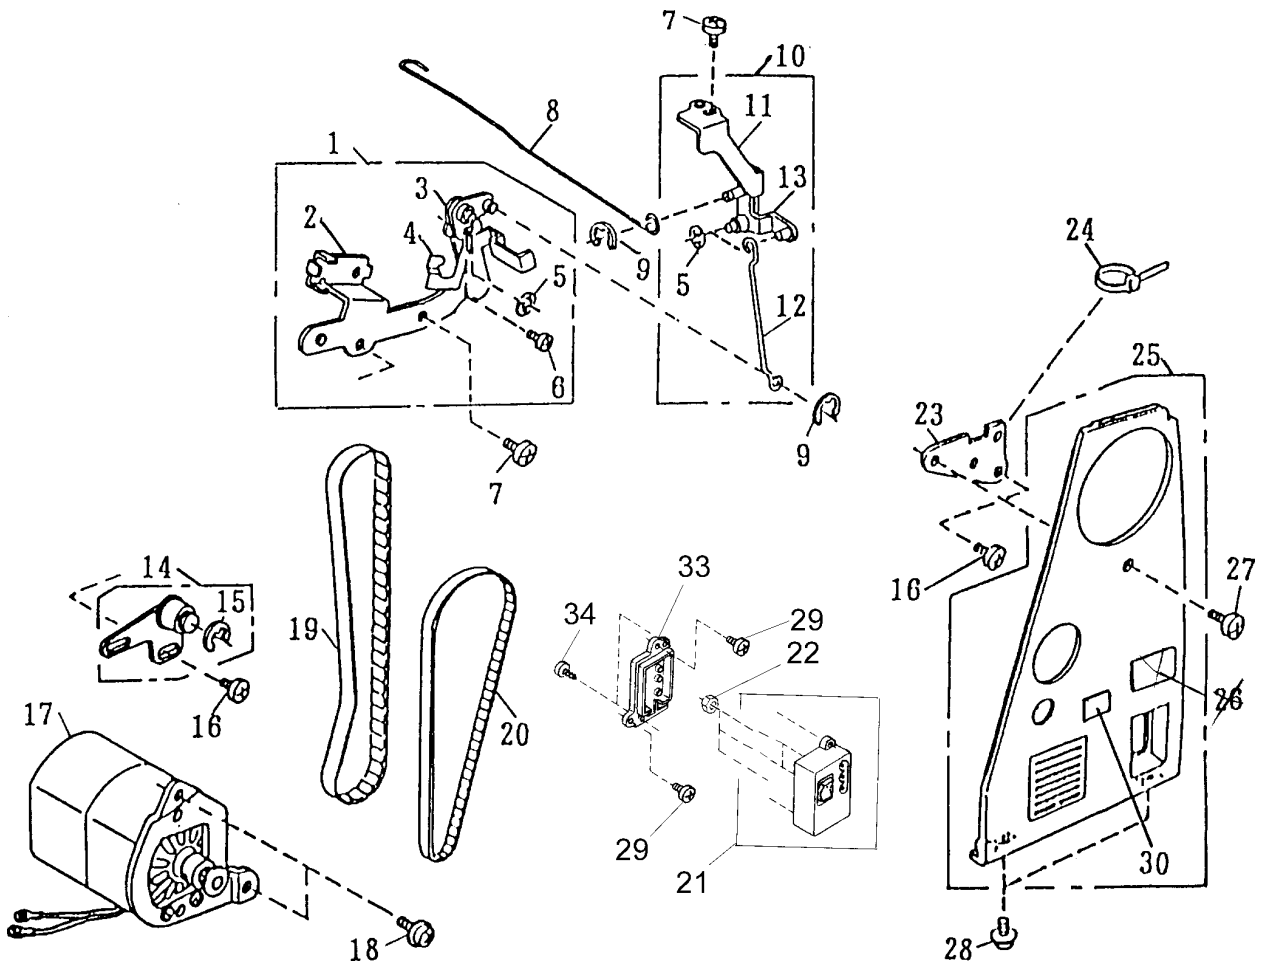

Ref. No.	Part No.	Name
1	654624001	Step up base unit
2	654141009	Step up base
3	753095007	Step up plate
4	654142000	Step up plate
5	000014007	Snap ring
6	000101507	Set screw
7	000101404	Set screw
8	753098000	BII connecting bar
9	000002105	Snap ring
10	654644007	Link base plate unit
11	753117006	Link base plate
12	654140008	BH connecting bar
13	753118007	BII connecting link
14	753619003	Idler unit
15	000002806	Snap ring
16	000081005	Set screw
17	M-2036	Motor unit
18	000115504	Set screw
19	650071005	Tinting belt
20	650166008	Timing belt
21	739503102	Machine socket
22	000060802	Set screw
23	652095001	Belt cover set plate
24	000053008	Binder
25	652624728	Belt cover
26	652190100	Belt cover
27	000101806	Set screw
28	000115607	Set screw
29	000103509	Set plate
30	654086005	Sticker
31	000060857	Nut
32	000101703	Set screw
33	739037007	Cover
34	000107802	Set screw