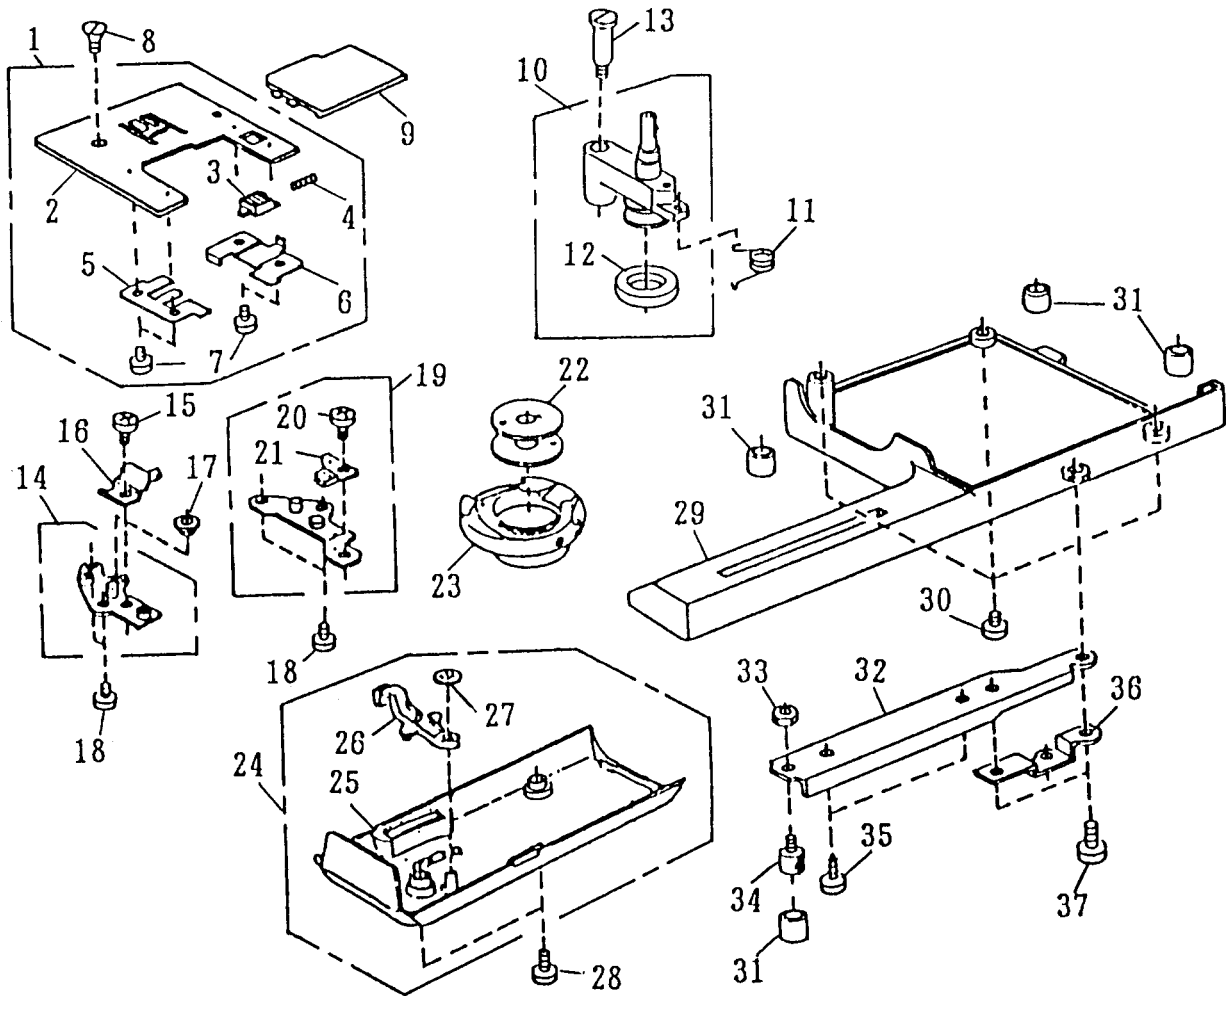

Ref. No.	Part No.	Name
1	754636009	Needle plate unit
2	754052005	Needle plate
3	825016000	Hook cover plate release button
4	825017001	Spring
5	825014008	Set plate
6	825015010	Set plate
7	820374004	Set screw
8	820390109	Needle plate set screw
9	825018220	Hook cover plate
10	652506000	Bobbin winder unit
11	823119008	Spring
12	647018004	Rubber ring
13	652093009	Hinge screw
14	650602001	Supporter
15	000103808	Set screw
16	822011006	Stopper
17	822314002	Nut
18	000107503	Set screw
19	650603002	Supporter
20	810220003	Set screw
21	627567001	Stopper
22	102261000	Bobbin
23	627569106	Bobbin holder
24	753601002	Bed cover unit
25	652005107	Bed cover
26	753005000	Drop lever
27	000013903	Snap ring
28	000101703	Set screw
29	652004601	Base plate
30	000081005	Set screw
31	647009002	Bed rubber base
32	652002001	Sole
33	000061319	Nut
34	647010006	Screw
35	000075604	Set screw
36	652003002	Set plate
37	000066808	Set screw