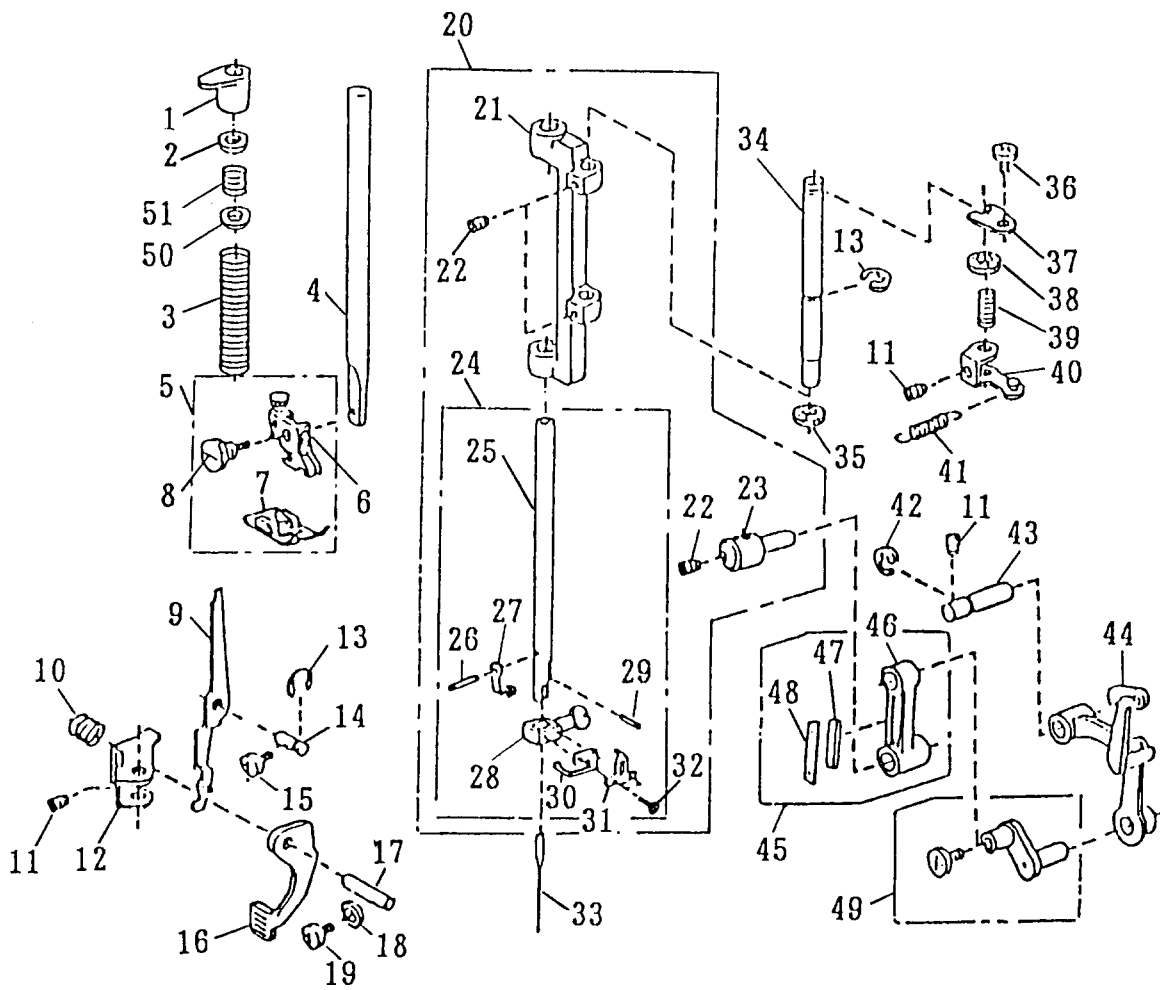

PARTS LIST

MS 2522

Ref. No.	Part No.	Name
1	654632105	Top cover unit
2	654103009	Handle
3	654104000	Handle set plate
4	000107802	Set screw
5	652013005	Thread guide
6	000014100	Snap ring
7	000162001	Set screw
8	654633003	Thread guide unit
9	650503506	Thread guide unit
10	654102008	Top cover
11	000014409	Snap ring
12	724206106	Pin
13	822017002	Spring
14	724207004	Spring
15	000107318	Set screw
16	000101828	Set screw
17	652016101	Bobbin winder stopper
18	000061205	Nut
19	366812006	Sticker
20	654105001	Top cover set plate
21	000081005	Set screw
22	652022007	Top cover supporter
23	000101404	Set screw
24	654604603	Face plate unit
25	654047404	Face plate
26	840602006	Thread cutter
27	724024005	Sticker
28	724025006	Sticker
29	731067002	Spring
30	000076317	Set screw
31	366501102	Hinge
32	000081119	Set screw
33	652021006	Top cover supporter
34	652024009	Lamp socket set plate
35	000104809	Set screw
36	000160102	Nut

Ref. No.	Part No.	Name
1	654616011	Front cover unit
2	654047026	Front cover
3	654131213	Frame
4	654172009	Stitch indicating plate
5	652085400	Dial
6	652086009	Dial flange
7	000107802	Set screw
8	652087000	Thread guard plate
9	000014007	Snap ring
10	000071013	Washer
11	000093608	Set screw
12	652045006	Arm thread guide
13	000115607	Set screw
14	652088001	Front cover set plate
15	000081005	Set screw
16	652089002	Front cover set plate
17	000107307	Tapping screw
18	654601002	Extension table unit
19	652006108	Extension table
20	654001006	Extension table cover
21	686010007	Spring