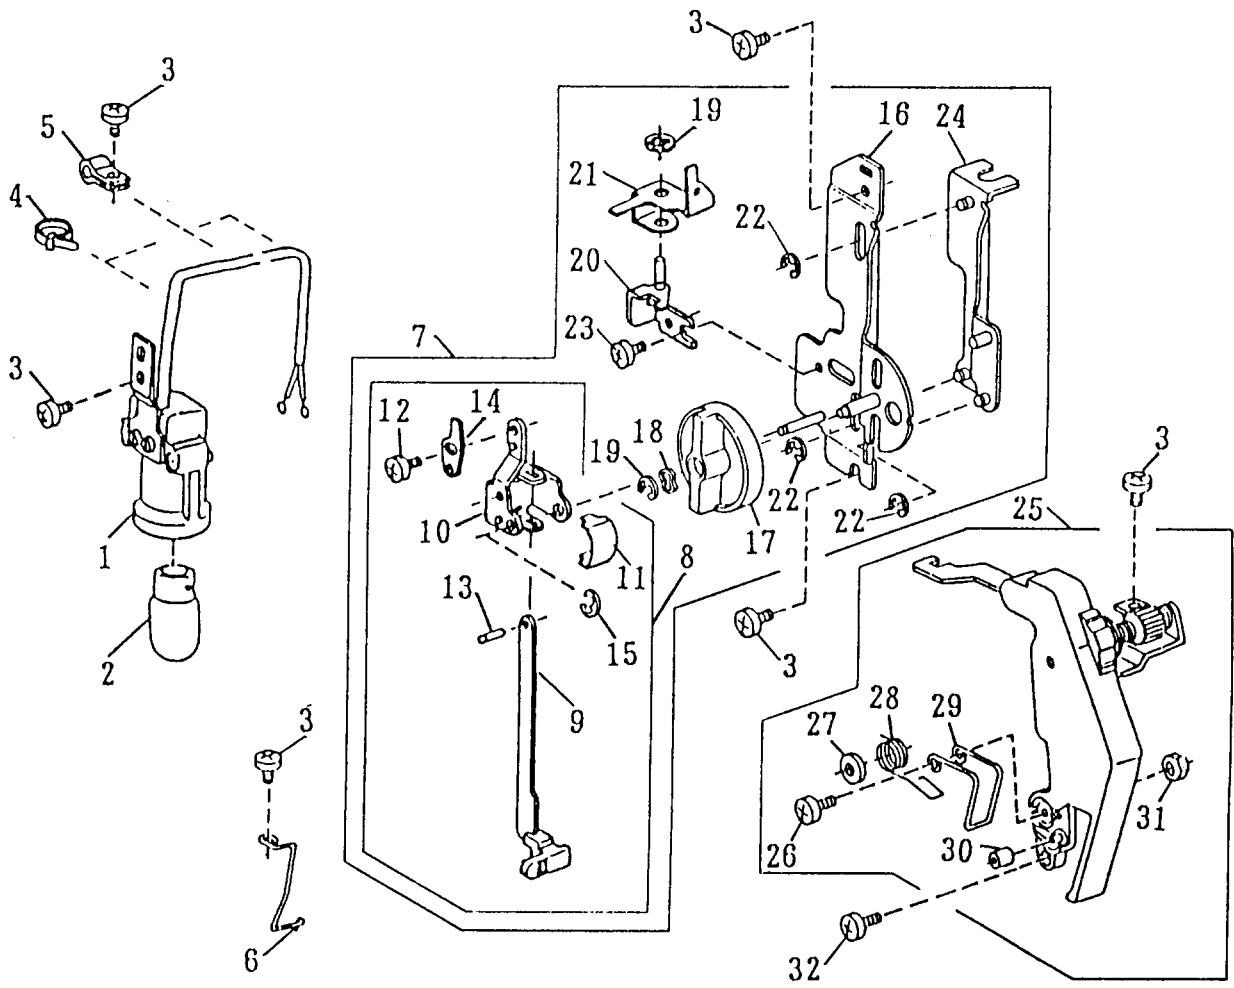

1 Ref. No.	Part No.	Name
1	655681009	Lamp socket unit
2	000009009	Bulb 240V, 15W, BA15D
3	000101404	Set screw
4	000053008	Binder
5	000188405	Nylon clip
6	652137006	Thread guide
7	654623000	Supporter
8	753626003	Buttonhole lever unit
9	753629109	Buttonhole lever unit
10	753026007	Buttonhole lever supporter
11	753027008	Spring
12	000101105	Set screw
13	000023009	Spring pin
14	753029000	Buttonhole lever adjusting plate
15	000001207	Snap ring
16	654083002	Front base plate
17	826009106	Pressure dial
18	000116103	Washer
19	000014007	Snap ring
20	753023004	Link front base
21	753210000	Link front
22	000002105	Snap ring
23	000081119	Set screw
24	654084003	Pressure adjusting plate
25	654104304	Tension unit
26	000104304	Set screw
27	652039007	Washer
28	652038006	Check spring
29	652037005	Thread guide
30	650043008	Cushion
31	000060857	Nut
32	000101703	Set screw