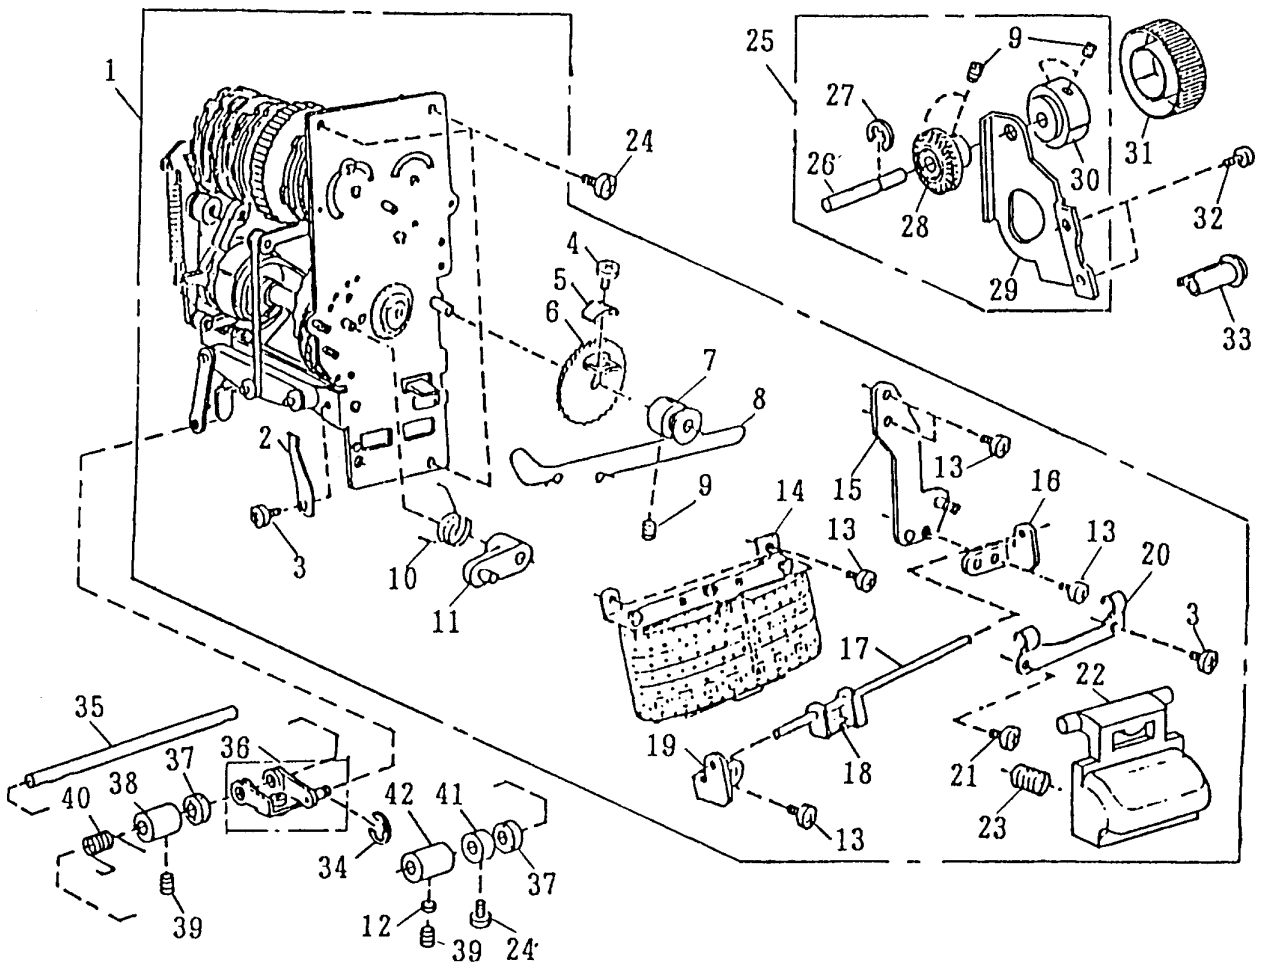

Ref. No.	Part No.	Name
1	654652008	Zigzag mechanism unit
2	652075005	Spring
3	652203004	Set screw
4	000077112	Set screw
5	654026007	Washer
6	654025006	Tape feed teeth wheel
7	654122004	Indicating ring
8	654124109	Strings
9	000111201	Hexagon socket screw
10	654032006	Spring
11	652068005	Tension lever
12	650175000	Set screw base plate
13	000103808	Set screw
14	654611603	Guide tape unit
15	654612006	Guide set plate
16	654028009	Guide right base
17	652072002	Indicating guide
18	654030004	Indicating needle
19	654029000	Guide left base
20	654054004	Reverse button hinge
21	000101105	Set screw
22	654126008	Reverse button
23	652077007	Spring
24	000081005	Set screw
25	654641004	Select dial shaft unit
26	753203114	Select dial shaft
27	000001609	Snap ring
28	654128000	Dial teeth wheel
29	654045002	Dial set plate
30	753202009	Select dial tube
31	753201008	Select dial
32	000101404	Set screw
33	650162509	33 adjusting knob
34	000002105	Snap ring
35	650091001	Feed shaft
36	652607002	Feed arm unit
37	822063003	Oil pad
38	650092002	Bushing
39	000111108	Hexagon socket screw
40	652050004	Spring
41	820387000	Ring
42	625144002	Bushing