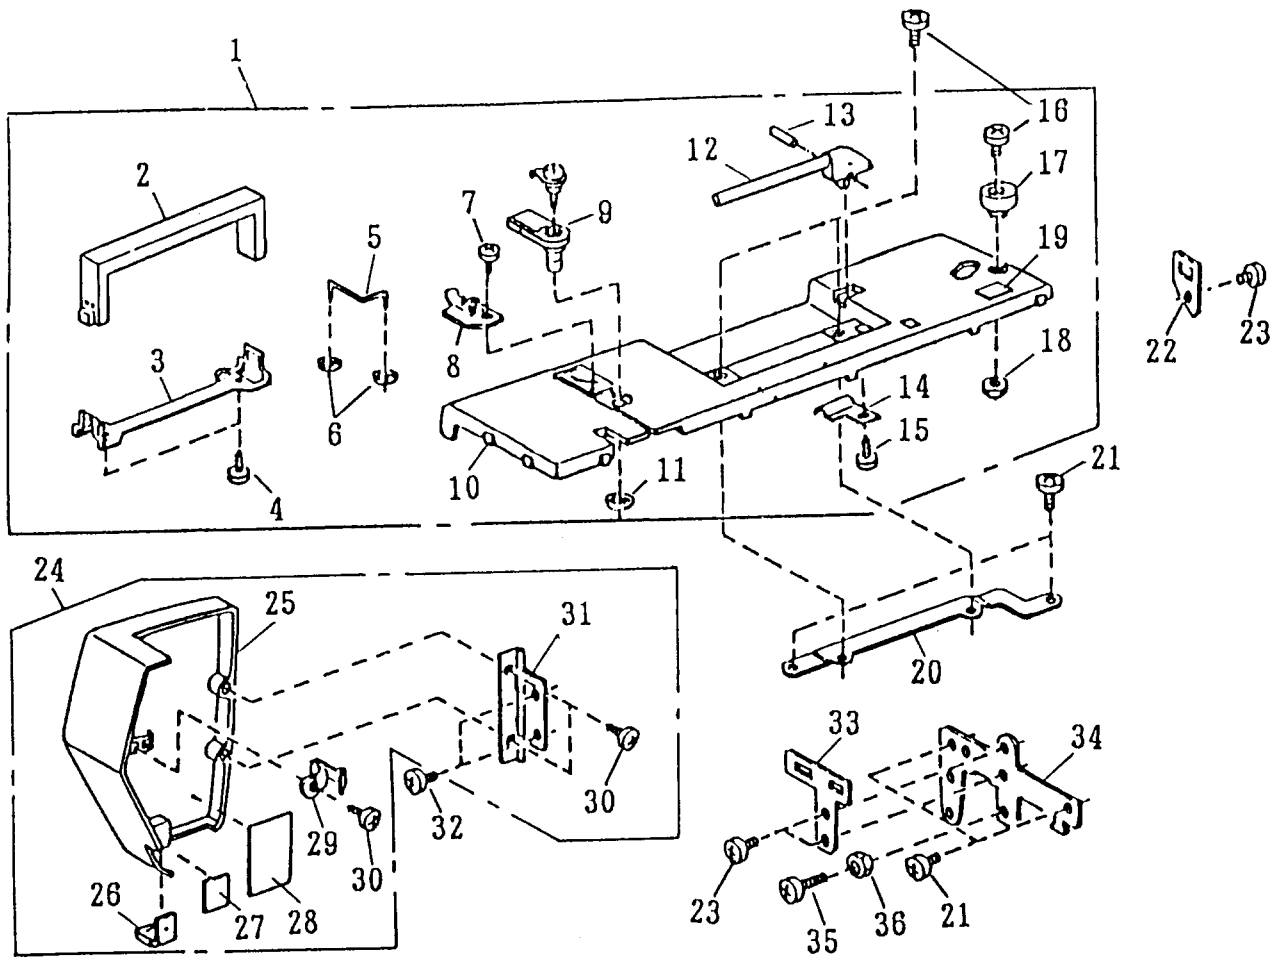

PARTS LIST

MS 2522

Ref. No.	Part No.	Name
1	654632105	Top cover unit
2	654103009	Handle
3	654104000	Handle set plate
4	000107802	Set screw
5	652013005	Thread guide
6	000014100	Snap ring
7	000162001	Set screw
8	654633003	Thread guide unit
9	650503506	Thread guide unit
10	654102008	Top cover
11	000014409	Snap ring
12	724206106	Pin
13	822017002	Spring
14	724207004	Spring
15	000107318	Set screw
16	000101828	Set screw
17	652016101	Bobbin winder stopper
18	000061205	Nut
19	366812006	Sticker
20	654105001	Top cover set plate
21	000081005	Set screw
22	652022007	Top cover supporter
23	000101404	Set screw
24	654604603	Face plate unit
25	654047404	Face plate
26	840602006	Thread cutter
27	724024005	Sticker
28	724025006	Sticker
29	731067002	Spring
30	000076317	Set screw
31	366501102	Hinge
32	000081119	Set screw
33	652021006	Top cover supporter
34	652024009	Lamp socket set plate
35	000104809	Set screw
36	000160102	Nut

Ref. No.	Part No.	Name
1	654616011	Front cover unit
2	654047026	Front cover
3	654131213	Frame
4	654172009	Stitch indicating plate
5	652085400	Dial
6	652086009	Dial flange
7	000107802	Set screw
8	652087000	Thread guard plate
9	000014007	Snap ring
10	000071013	Washer
11	000093608	Set screw
12	652045006	Arm thread guide
13	000115607	Set screw
14	652088001	Front cover set plate
15	000081005	Set screw
16	652089002	Front cover set plate
17	000107307	Tapping screw
18	654601002	Extension table unit
19	652006108	Extension table
20	654001006	Extension table cover
21	686010007	Spring