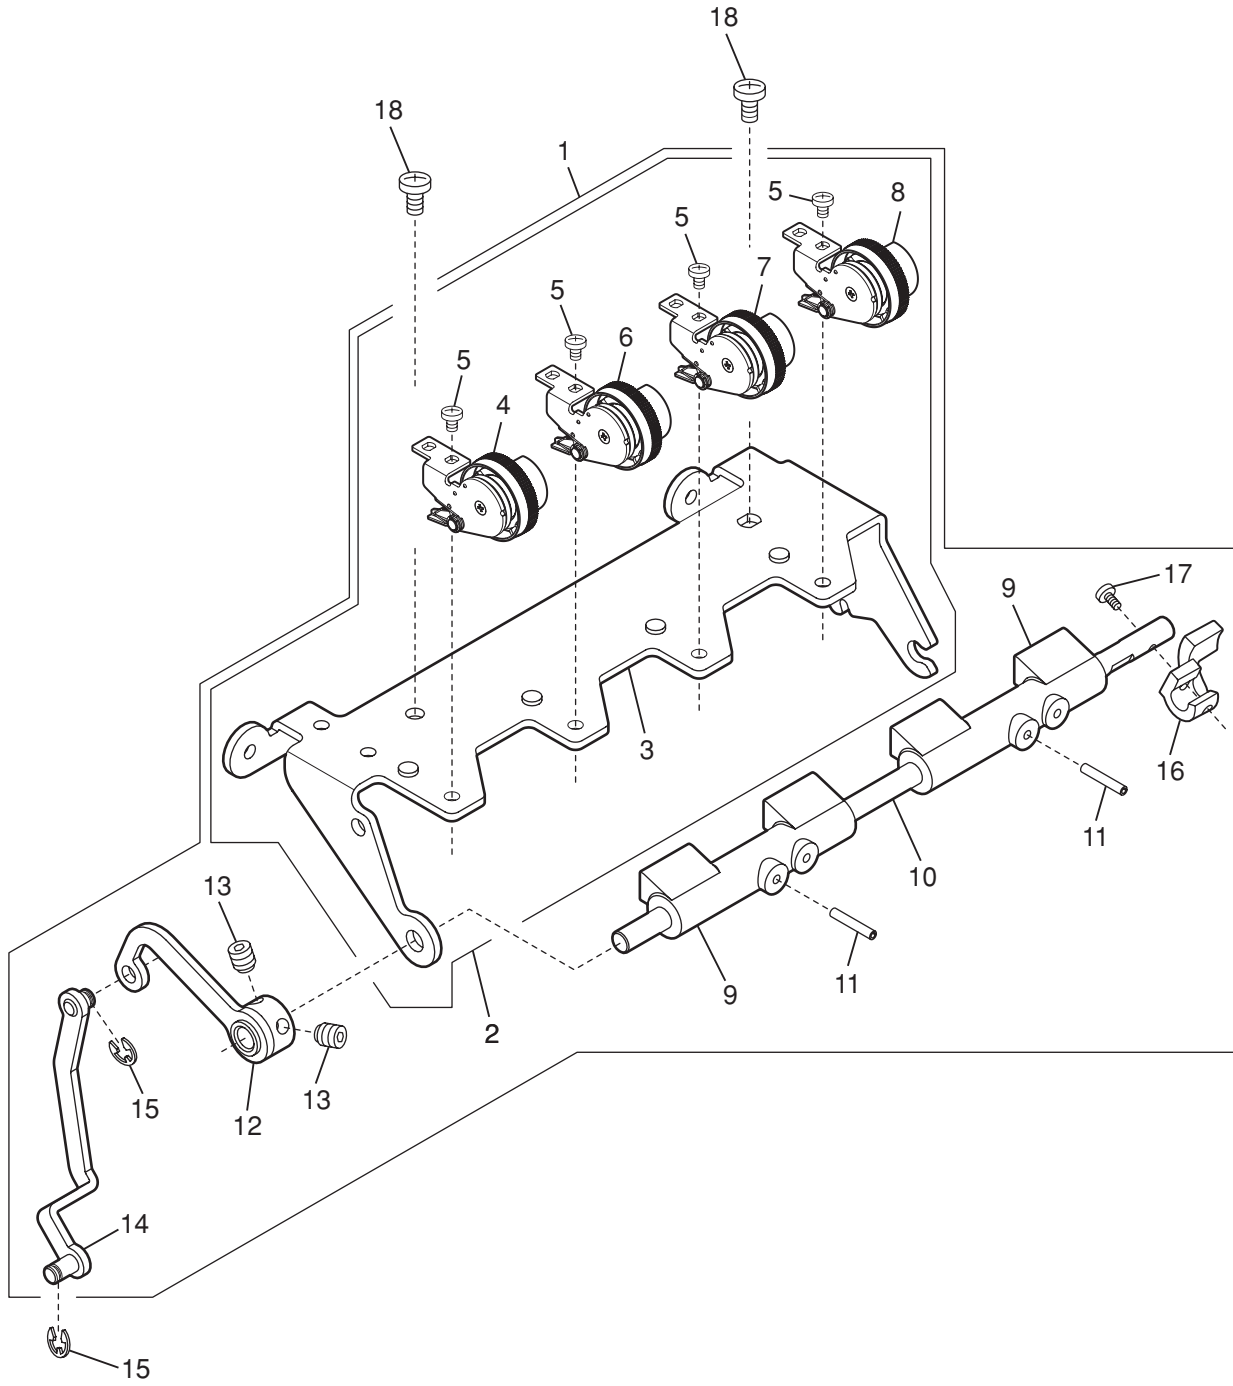

## PARTS LIST

KEY NO.	PARTS NO.	DESCRIPTION
1	799635100	Front cover (unit) (Continental Europe)
	799635007	Front cover (unit) (UK) (Australia)
2	799180A01	Front cover
3	888262008	Sticker (Continental Europe)
	888261007	Sticker (UK) (Australia)
4	799181003	Thread guide plate
5	000120203	Setscrew 3x8 (B)
6	799182004	Thread take-up lever cover
7	799636008	Pre-tension (unit)
8	799637009	Looper thread guide (unit)
9	799186008	Looper thread guide
10	799187009	Limit plate
11	000097406	Setscrew 3x3
12	101623A01	Sticker
13	101624A01	Sticker
14	000081005	Setscrew 4x8
15	000115205	Setscrew TP 4x6

## PARTS LIST

KEY NO.	PARTS NO.	DESCRIPTION
1	799621000	Thread tension (whole unit)
2	799522000	Thread tension (unit)
3	799104002	Thread tension set plate
4	799519004	Left needle thread tension dial (unit)
5	000101404	Setscrew 4x6
6	788504002	Right needle thread tension dial (unit)
7	799505007	Upper looper thread tension dial (unit)
8	799506008	Lower looper thread tension dial (unit)
9	799107005	Thread tension release cam
10	799108006	Thread tension release shaft
11	000022802	Spring pin 2x12
12	799109007	Thread tension release lever
13	000111201	Hexagonal socket screw 4x4
14	799110001	Thread tension release link
15	000002105	Snap ring E-3
16	799111002	Presser foot lifter switch cam
17	000128108	Setscrew 2.5x10
18	000081005	Setscrew 4x8