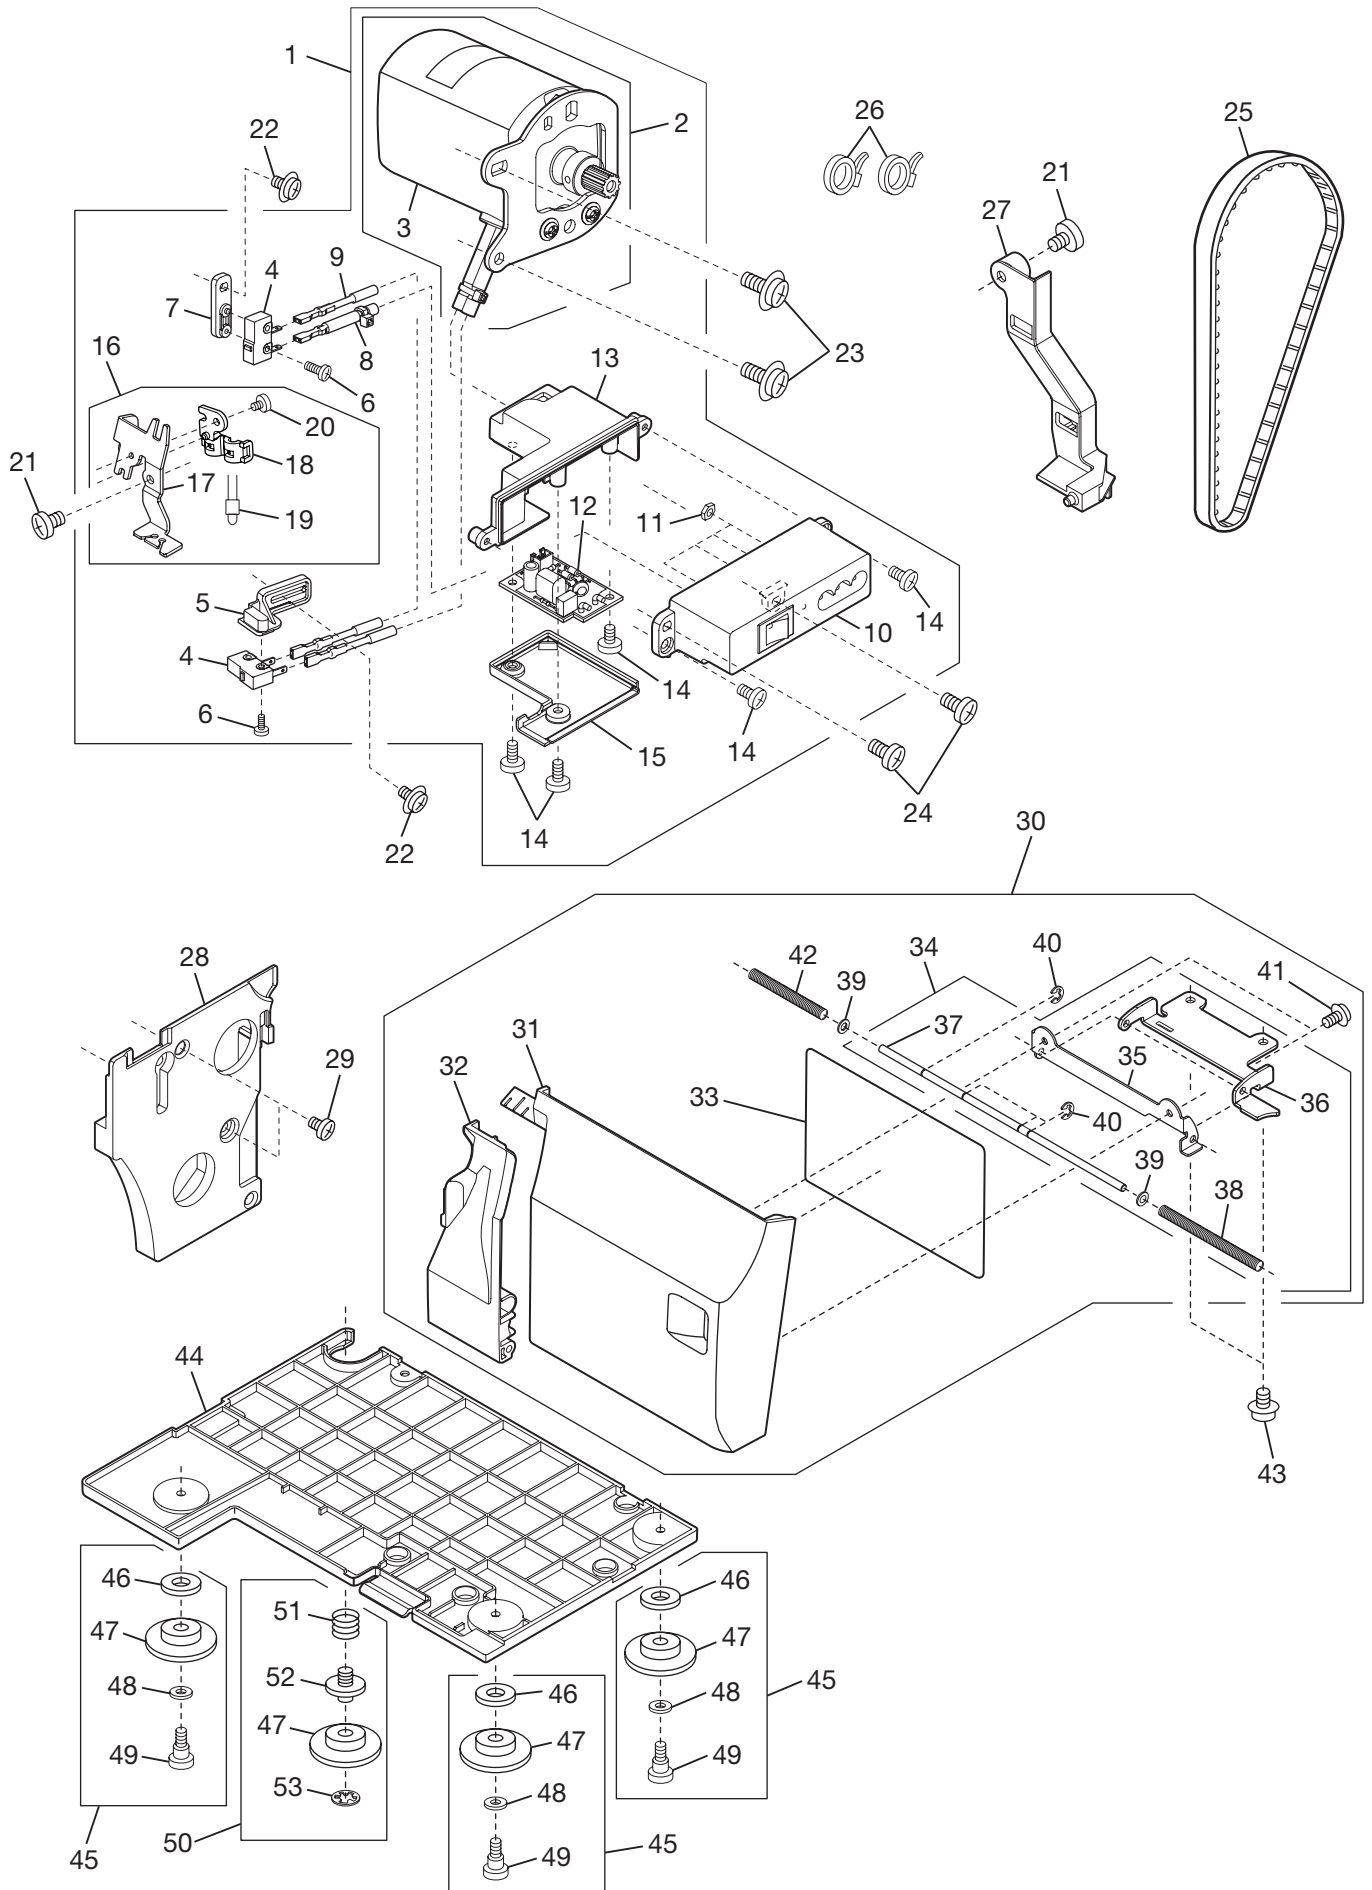

PARTS LIST

PARTS LIST

KEY NO.	PARTS NO.	DESCRIPTION
1	799643101	Machine socket (whole unit) (Continental Europe)
	799643204	Machine socket (whole unit) (UK) (Australia)
2	799634109	Motor (unit) (Continental Europe)
	799634202	Motor (unit) (UK) (Australia)
3	799511006	Motor (Continental Europe)
	799512007	Motor (UK) (Australia)
4	798502001	Micro switch (unit)
5	799176005	Switch set plate 1
6	000225209	Setscrew 2.3x12 (B)
7	799177006	Switch set plate 2
8	799513008	Relay cable RF (unit)
9	799514009	Relay cable FF (unit)
10	799520008	Machine socket (unit)
11	000060802	Nut 3-1-5.5
12	508512504	Printed circuit board C (unit)
13	799179008	Machine socket cover
14	000120203	Setscrew 3x8 (B)
15	799206005	Printed circuit board C case cover
16	799644009	Needle thread guide (unit)
17	799173002	Needle thread guide
18	508143005	LED holder
19	508515703	LED (unit)
20	000101105	Setscrew 3x4
21	000101404	Setscrew 4x6
22	000114709	Setscrew TP 3x6
23	000115504	Setscrew TP 5x10
24	000081005	Setscrew 4x8
25	000279002	Syncro belt B107XXL
26	000053008	Cord binder
27	799174003	Cord guide
28	799193A01	Looper cover guide
29	000078320	Setscrew 3x6
30	799640108	Looper cover (unit)
31	799194A01	Looper cover
32	799199004	Auxiliary looper cover
33	100625A01	Sticker
34	799641006	Looper cover hinge (unit)
35	799195000	Looper cover support plate
36	799196001	Looper cover hinge
37	799197002	Looper cover shaft
38	799198003	Looper cover spring
39	000129903	Washer 4
40	000002105	Snap ring E-3
41	000149301	Setscrew 3x8 (B)
42	799200009	Auxiliary looper cover spring
43	000115205	Setscrew TP 4x6
44	799201000	Base plate
45	784634000	Rubber foot (unit)
46	785260004	Washer
47	784135006	Rubber foot
48	000070300	Washer 5
49	784169009	Setscrew
50	799659007	Rubber foot (unit)
51	820351005	Spring
52	820350107	Adjusting screw
53	000014007	Snap ring CS-4