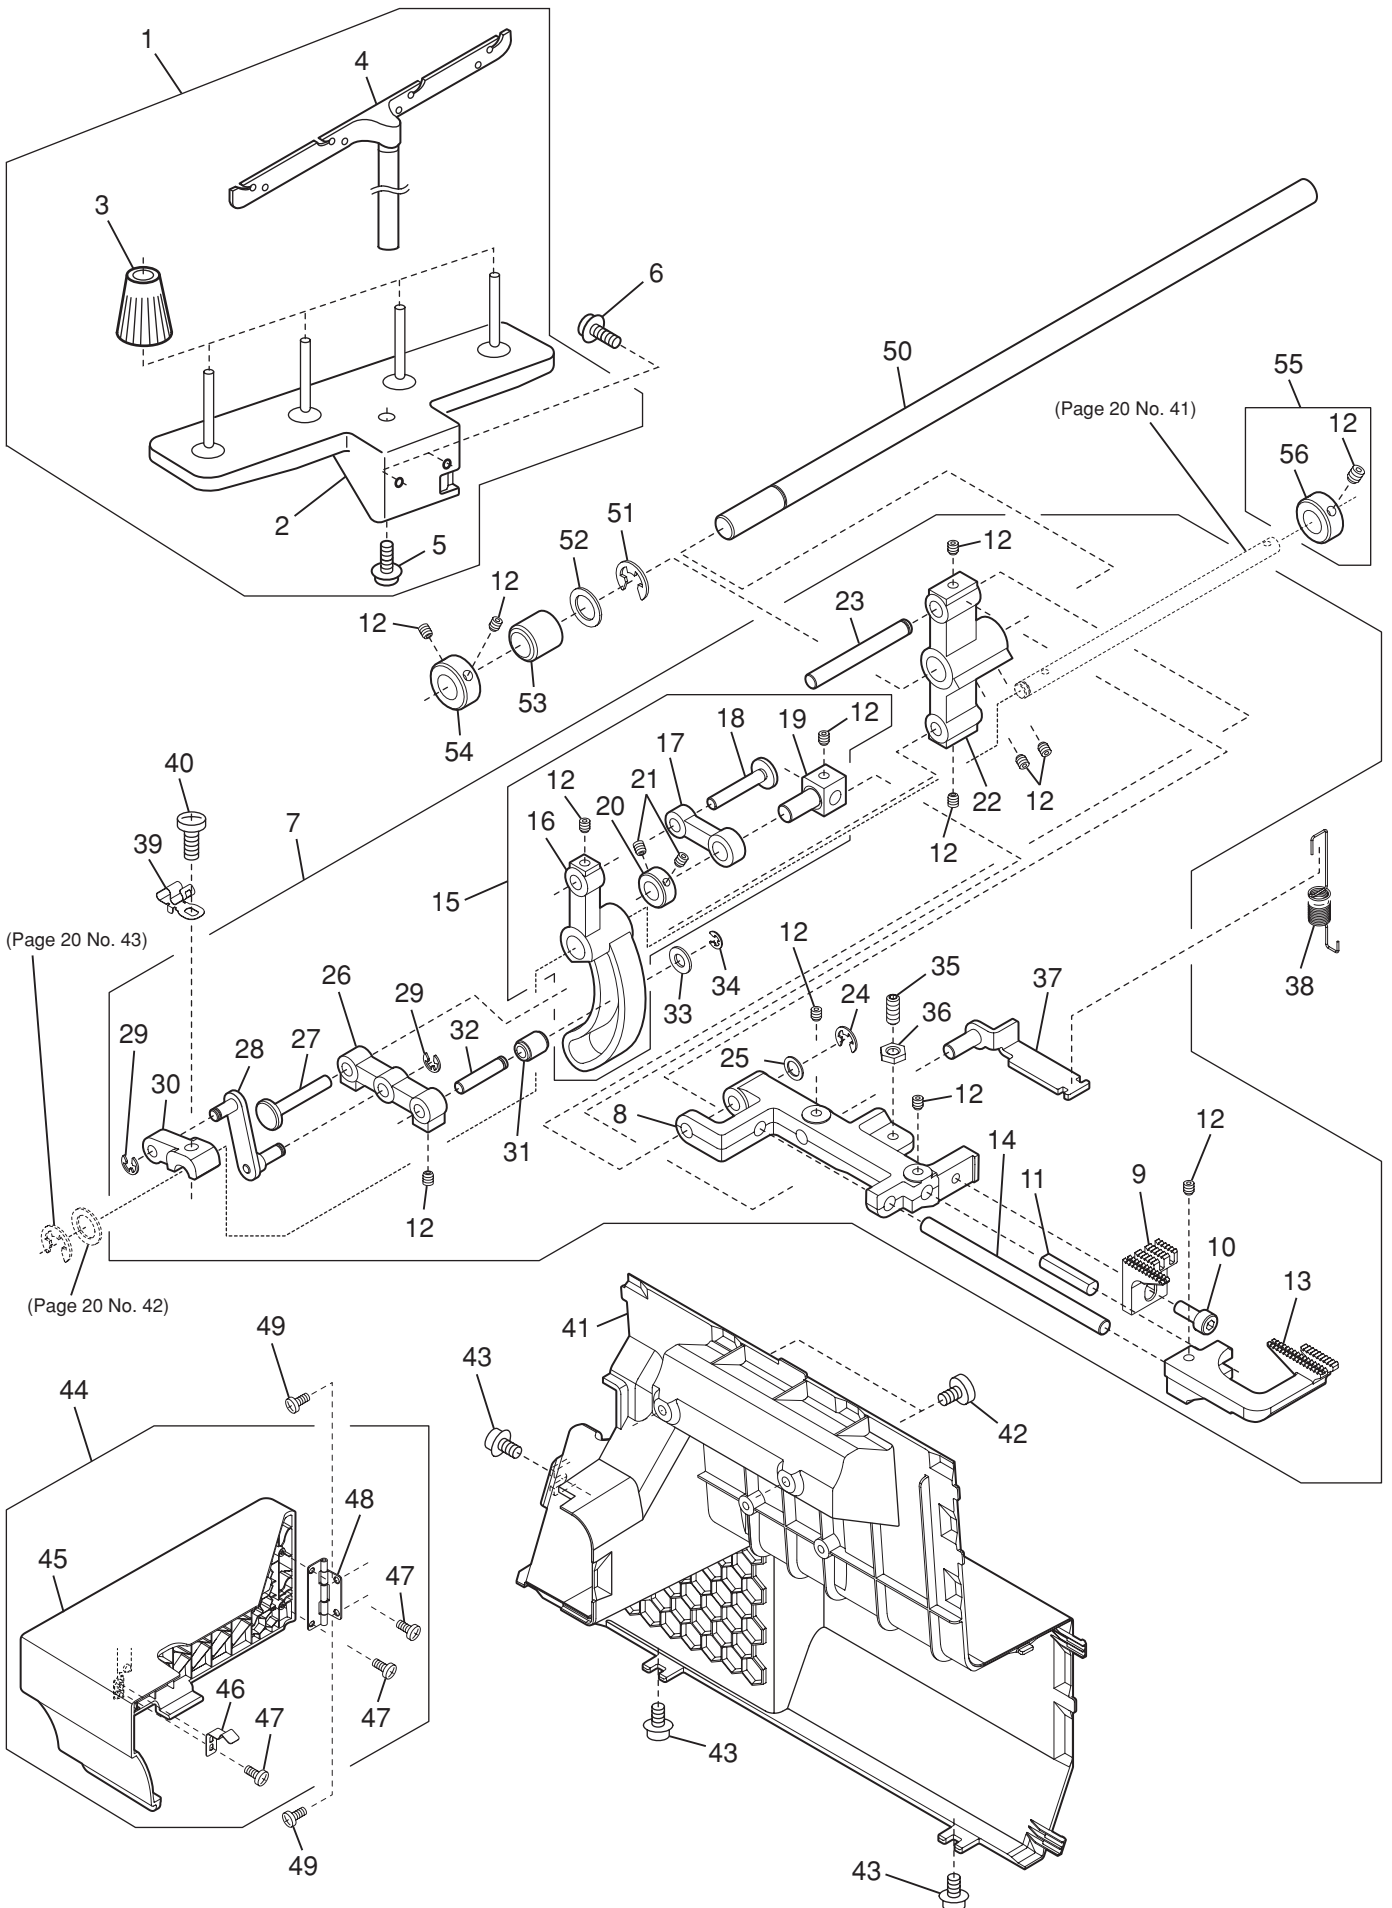

PARTS LIST

PARTS LIST

KEY NO.	PARTS NO.	DESCRIPTION
1	789606008	Spool stand (unit)
2	777011003	Spool stand
3	784223105	Spool holder
4	789607009	Thread guide bar (unit)
5	000115700	Setscrew TP 4x10
6	000198604	Setscrew 4x14
7	799609002	Feed base (unit)
8	799035001	Feed base
9	799036002	Main feed dog
10	000083409	Hexagonal socket bolt 4x10
11	797156014	Guide pin
12	000111201	Hexagonal socket screw 4x4
13	799037003	Sub feed dog
14	797157004	Feed bar
15	799610006	Sub feed drive arm (unit)
16	799038004	Sub feed drive arm
17	797159006	Feed bar link
18	797161104	Looper rod pin
19	797158005	Feed bar bracket
20	797160000	Ring 6
21	000111005	Hexagonal socket screw 3x3
22	797165005	Feed arm (L)
23	797164004	Feed arm shaft
24	000002507	Snap ring E-4
25	000036603	Washer FT50
26	797166006	FR rod
27	797161001	Looper rod pin
28	797167007	DF rod
29	000002105	Snap ring E-3
30	797168008	DF arm
31	799039005	Sub feed drive arm roller
32	797169009	Pin
33	000070908	Washer 4
34	000001207	Snap ring E-2.5
35	000112109	Hexagonal socket screw 4x10
36	000160102	Adjustable lock nut 4
37	799040009	Feed rock adjusting plate
38	799041000	Feed base spring
39	799216008	Differential limit spring
40	000103509	Setscrew 4x10
41	799188A01	Rear cover
42	000081005	Setscrew 4x8
43	000115607	Setscrew TP 4x8
44	799639104	Side cover (unit)
45	799191006	Side cover
46	787163002	Side cover spring
47	000161206	Setscrew 3x10 (B)
48	843545009	Hinge (unit)
49	000128304	Setscrew 4x8
50	799034000	Feed rock shaft
51	000002909	Snap ring E-7
52	000036201	Washer FT80
53	797035005	Main shaft bushing
54	792048006	Looper shaft ring
55	799656004	Ring 7 (unit)
56	797173006	Ring 7