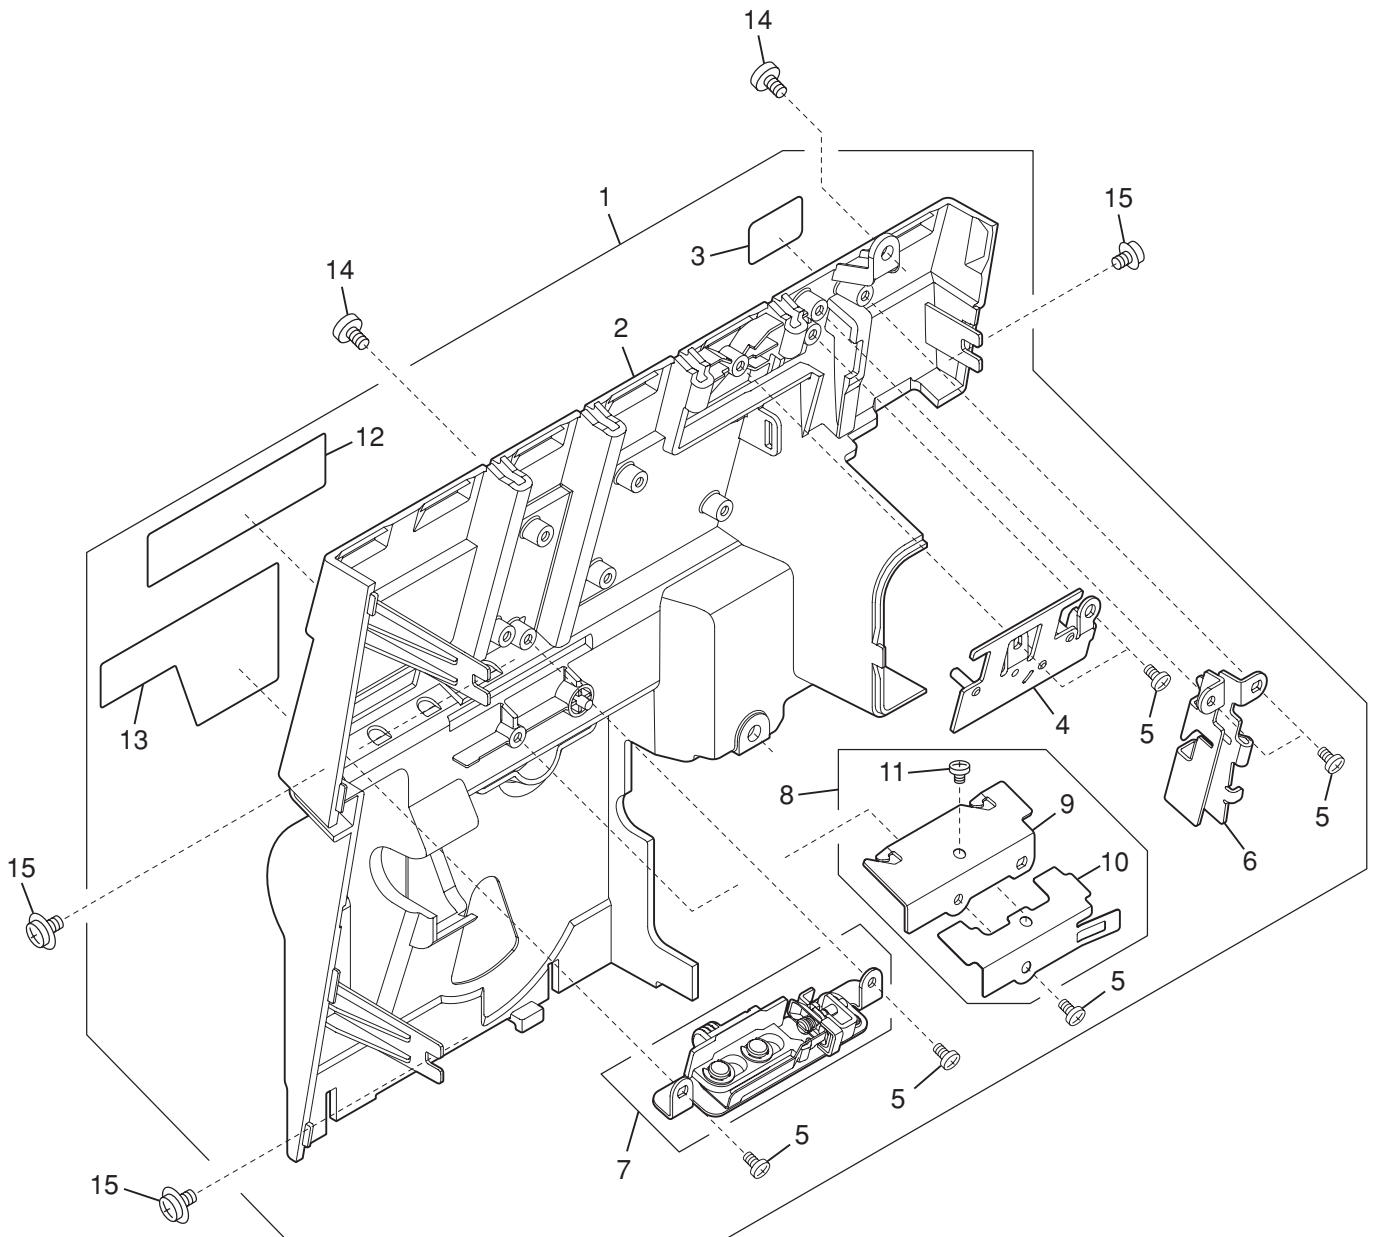

# PARTS LIST

## PARTS LIST

KEY NO.	PARTS NO.	DESCRIPTION
1	799635100	Front cover (unit) (Continental Europe)
	799635007	Front cover (unit) (UK) (Australia)
2	799180A01	Front cover
3	888262008	Sticker (Continental Europe)
	888261007	Sticker (UK) (Australia)
4	799181003	Thread guide plate
5	000120203	Setscrew 3x8 (B)
6	799182004	Thread take-up lever cover
7	799636008	Pre-tension (unit)
8	799637009	Looper thread guide (unit)
9	799186008	Looper thread guide
10	799187009	Limit plate
11	000097406	Setscrew 3x3
12	101623A01	Sticker
13	101624A01	Sticker
14	000081005	Setscrew 4x8
15	000115205	Setscrew TP 4x6

## PARTS LIST

KEY NO.	PARTS NO.	DESCRIPTION
1	799621000	Thread tension (whole unit)
2	799522000	Thread tension (unit)
3	799104002	Thread tension set plate
4	799519004	Left needle thread tension dial (unit)
5	000101404	Setscrew 4x6
6	788504002	Right needle thread tension dial (unit)
7	799505007	Upper looper thread tension dial (unit)
8	799506008	Lower looper thread tension dial (unit)
9	799107005	Thread tension release cam
10	799108006	Thread tension release shaft
11	000022802	Spring pin 2x12
12	799109007	Thread tension release lever
13	000111201	Hexagonal socket screw 4x4
14	799110001	Thread tension release link
15	000002105	Snap ring E-3
16	799111002	Presser foot lifter switch cam
17	000128108	Setscrew 2.5x10
18	000081005	Setscrew 4x8