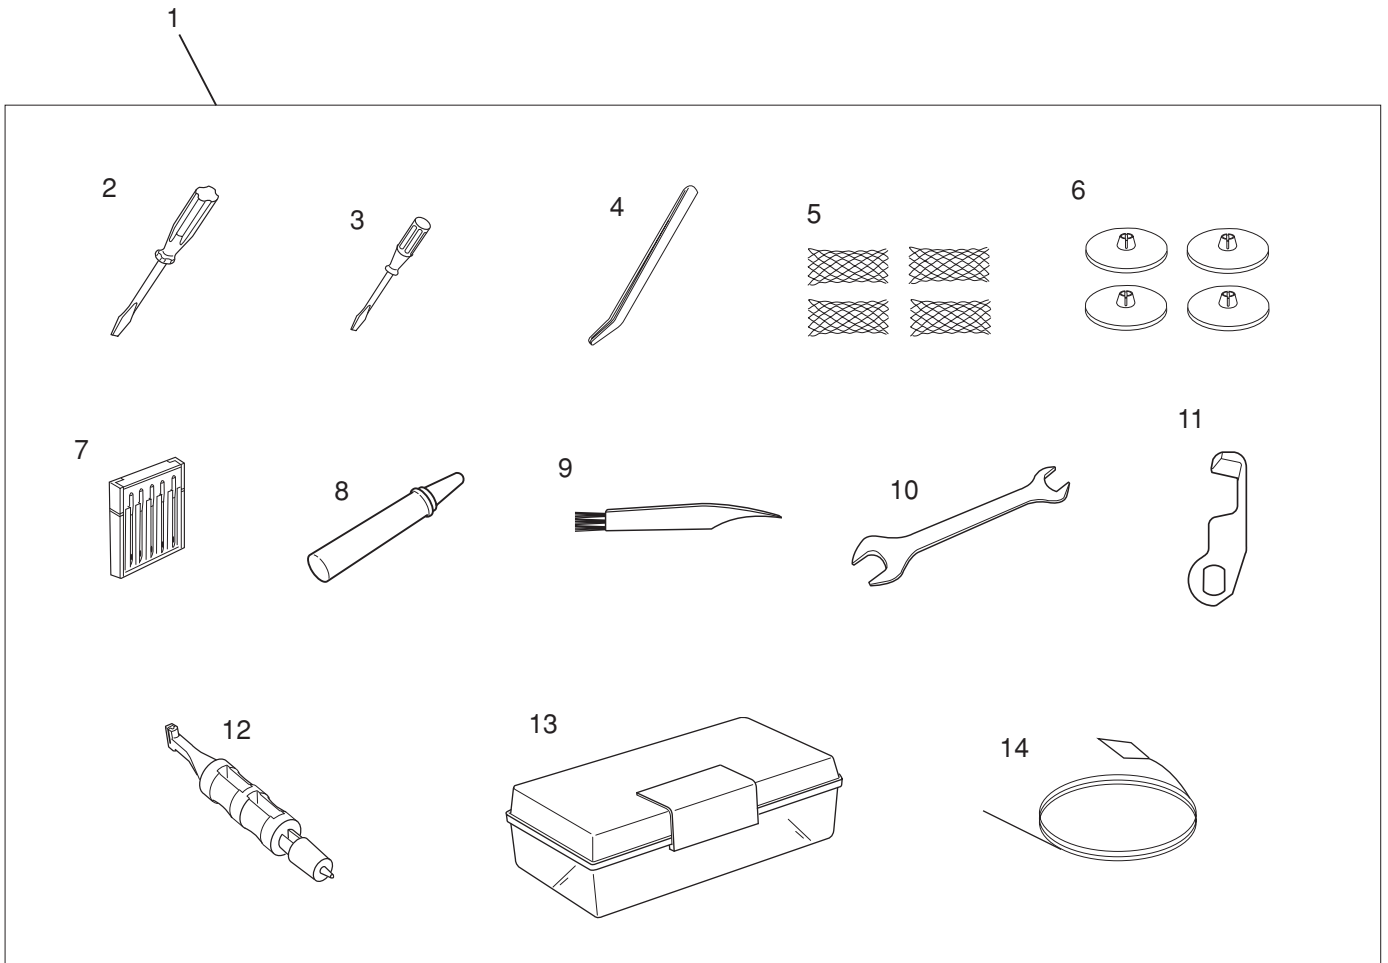

PARTS LIST

PARTS LIST

KEY NO.	PARTS NO.	DESCRIPTION
1	799870006	Standard accessories
2	784810002	Screwdriver (large)
3	647803004	Screwdriver (small)
4	624801001	Tweezers
5	624806006	Net
6	822020503	Spool holder cap (large)
7	784860100	Needle set (HAX1 SP#11) x 2 (HAX1 SP#14) x 3
8	741814003	Oil
9	802424004	Lint brush
10	799807002	Double-ended spanner
11	799096000	Upper knife
12	799802007	Needle holder/spreader pin
13	366401400	Accessory box
14	799803008	Looper threading wire (Looper threader)
15	799801A01	Waste chip box
16	C-2060	Foot control (Continental Europe)
	C-2085-1	Foot control (UK)
	C-2065	Foot control (Australia)
17	799800005	Instruction manual (English)
	799800016	Instruction manual (French)
	799800027	Instruction manual (German)
	799800038	Instruction manual (Dutch)
18	799804009	Instructional DVD
19	797608005	Cover