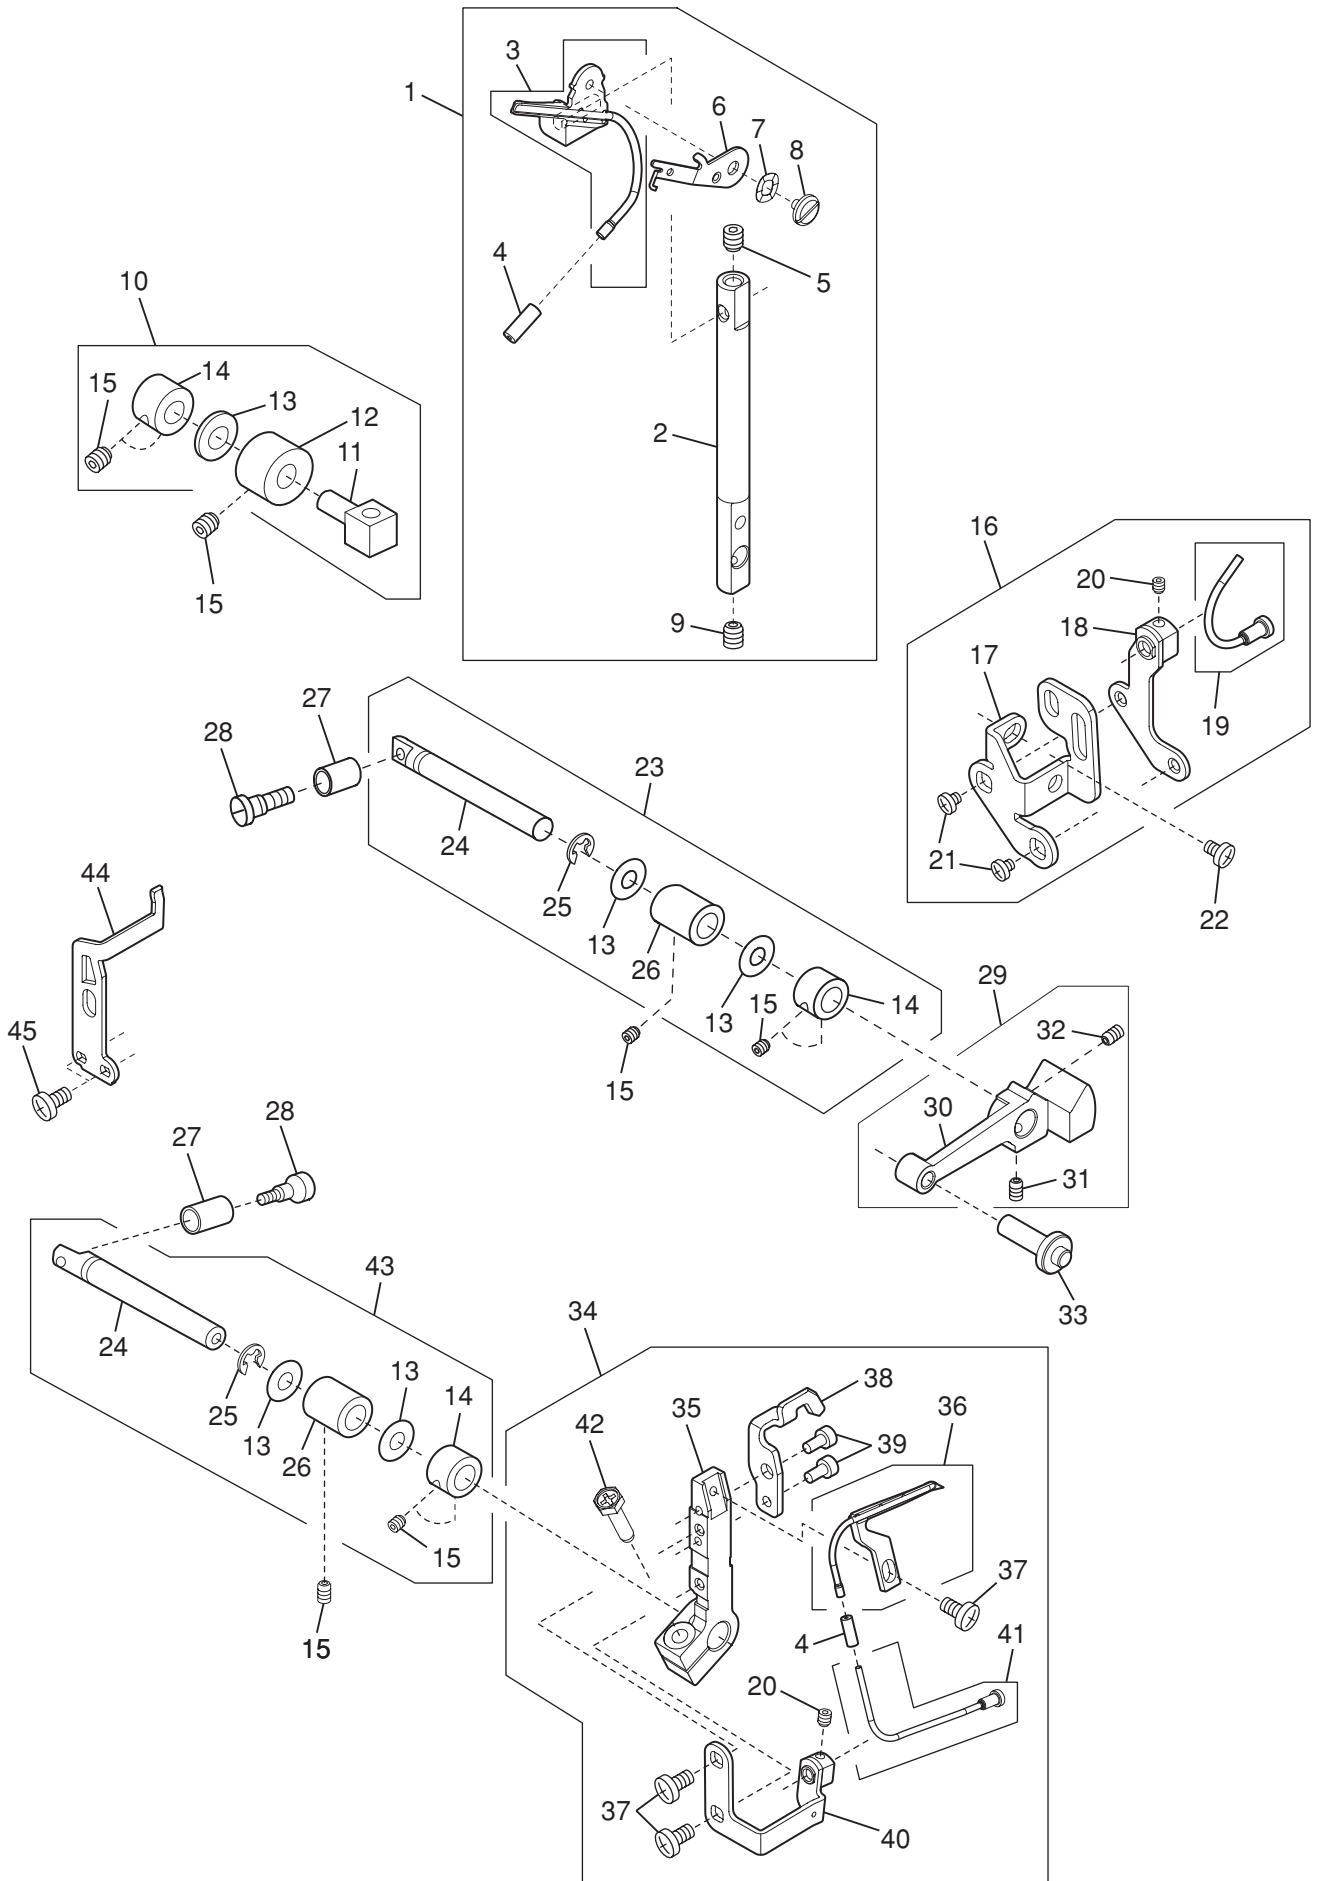

PARTS LIST

PARTS LIST

KEY NO.	PARTS NO.	DESCRIPTION
1	799605008	Upper looper shaft (unit)
2	799015005	Upper looper shaft
3	799501003	Upper looper (unit)
4	799410004	Tube1x3(L=8) (50/pack)
5	000112501	Hexagonal socket screw 4x4
6	799018008	Spreader
7	000116103	Spring washer 4
8	799019009	Spreader setscrew
9	000177205	Hexagonal socket screw 3x6
10	792614009	Upper looper shaft guide (unit)
11	792038003	Upper looper shaft guide
12	792039004	Bushing
13	000038502	Washer
14	792048006	Looper shaft ring
15	000111201	Hexagonal socket screw 4x4
16	799606009	Looper thread take-up lever (unit)
17	799022005	Looper thread take-up lever
18	799023006	Upper looper connecting pipe set plate
19	799502004	Upper looper connecting pipe (unit)
20	000111902	Hexagonal socket screw 3x4
21	000101105	Setscrew 3x4
22	000078009	Setscrew 3.5x6
23	792633004	Upper looper crank shaft (unit)
24	787105006	Upper looper crank shaft
25	000002806	Snap ring E-6
26	787104005	Bushing
27	787107101	Crank spacer
28	787108009	Crank setscrew
29	799654002	Upper looper driving arm (unit)
30	799020003	Upper looper driving arm
31	000111304	Hexagonal socket screw 5x5
32	000110107	Hexagonal socket screw 5x5 (WP)
33	799021004	Upper looper pin
34	799607000	Lower looper base (unit)
35	799026009	Lower looper base
36	799503005	Lower looper (unit)
37	000078320	Setscrew 3x6
38	799029002	Needle guard (rear)
39	000084503	Hexagonal socket bolt 3x6
40	799030006	Lower looper connecting pipe arm
41	799504006	Lower looper connecting pipe (unit)
42	000138008	Bolt 4x16
43	792636007	Lower looper crank shaft (unit)
44	799064009	Needle guard (front)
45	000081005	Setscrew 4x8