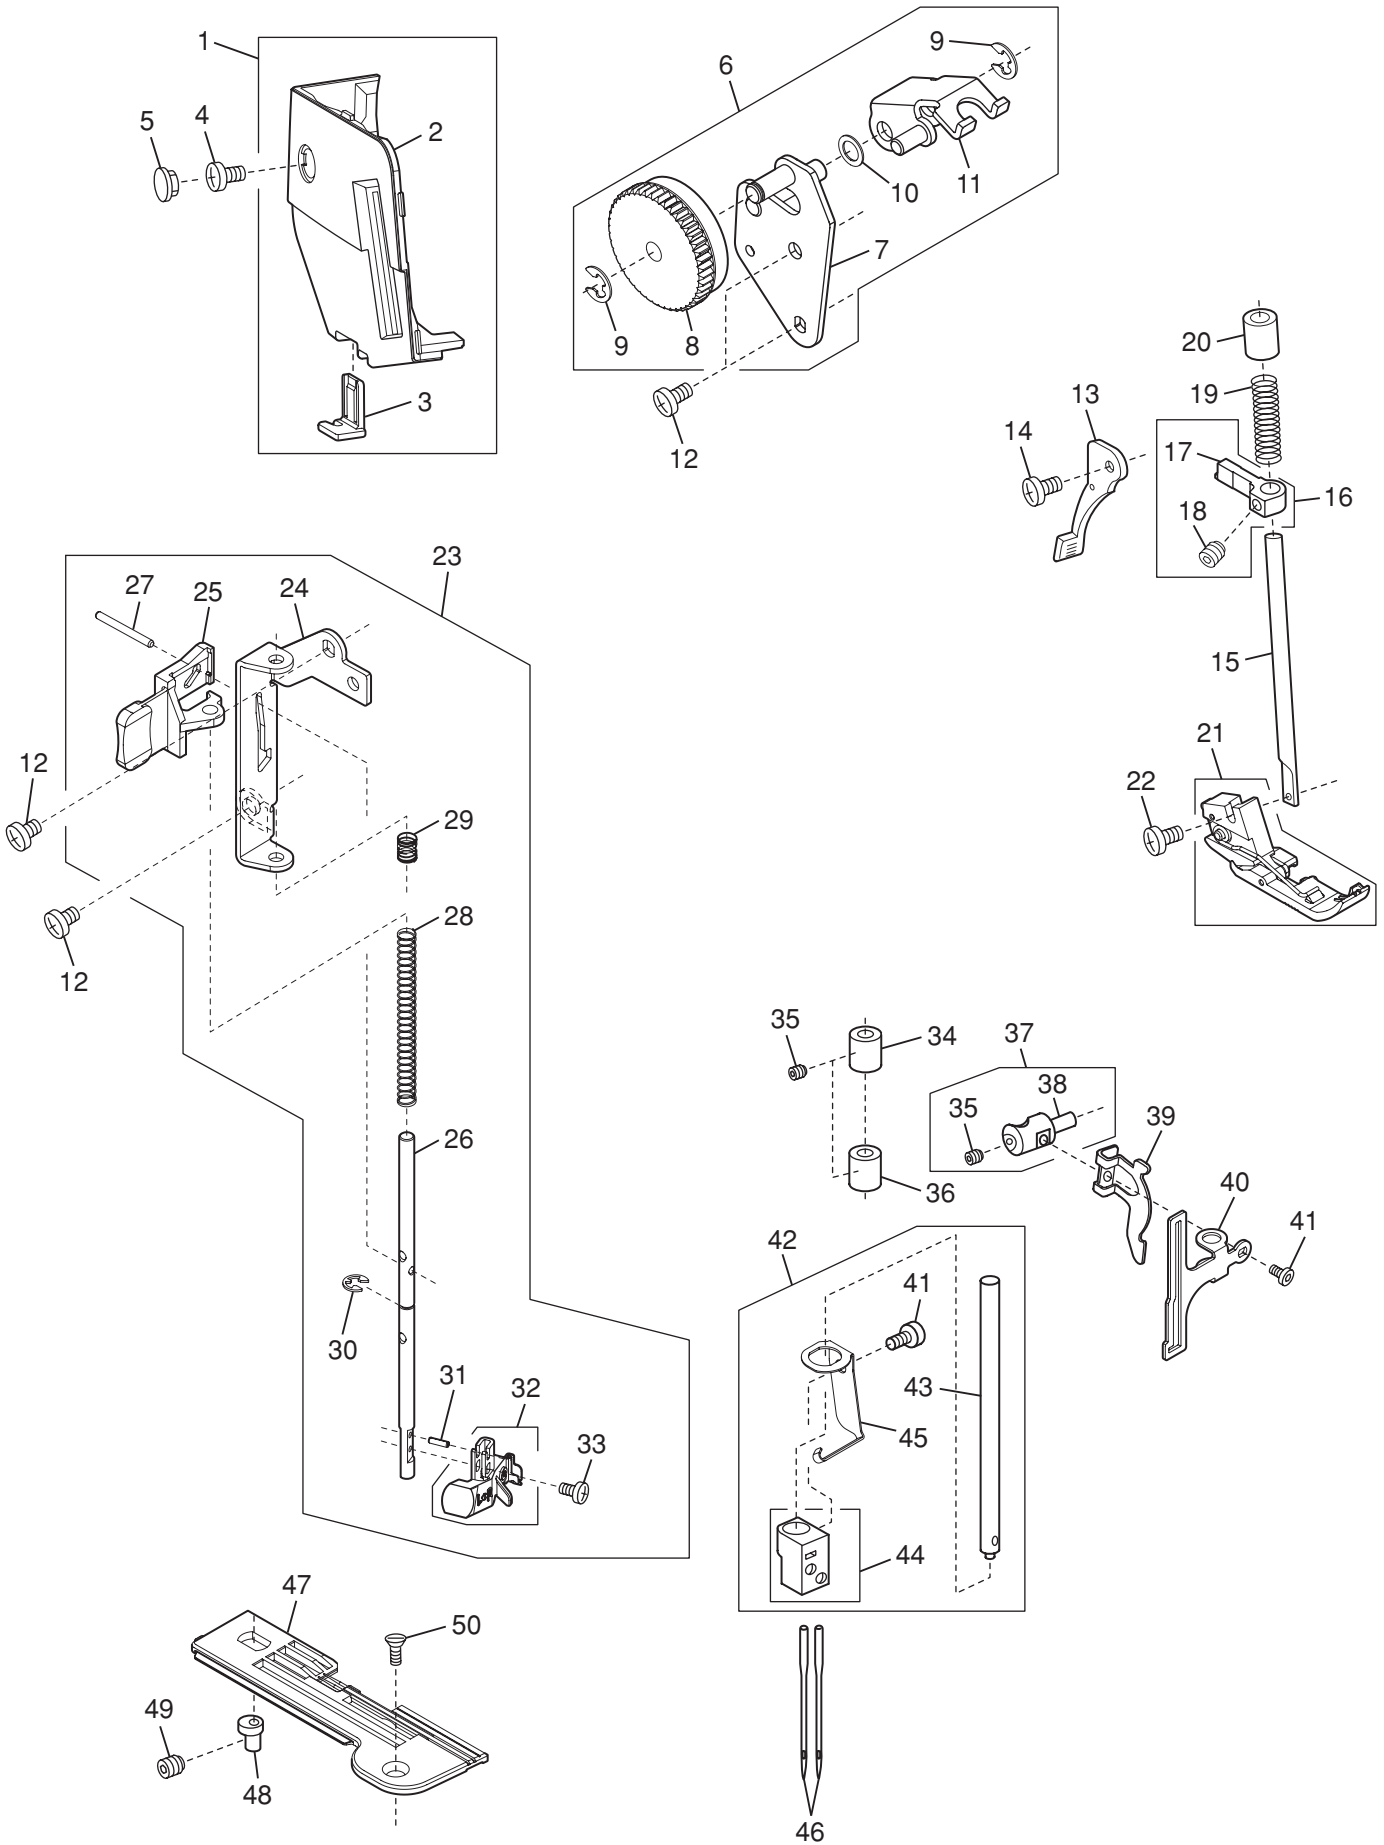

PARTS LIST

PARTS LIST

KEY NO.	PARTS NO.	DESCRIPTION
1	799642100	Face plate (unit)
2	799202001	Face plate
3	840602006	Thread cutter (unit)
4	000081005	Setscrew 4x8
5	745033002	Cap
6	799604007	Pressure adjusting dial base (unit)
7	799013003	Pressure adjusting dial base
8	798010A01	Pressure adjusting dial
9	000001609	Snap ring E-5
10	000036500	Washer FT60
11	799014004	Pressure adjusting lever
12	000101404	Setscrew 4x6
13	650032015	Presser foot lifter
14	810431009	Hinge screw
15	787019105	Presser bar
16	799653001	Presser bar supporter (unit)
17	724118007	Presser bar supporter
18	000111304	Hexagonal socket screw 5x5
19	799207006	Presser bar spring
20	777002001	Presser bar bushing (upper)
21	799516001	Presser foot (unit)
22	660106001	Setscrew
23	799630002	Needle threader (unit)
24	799164000	Threader shaft guide plate
25	799165001	Threader lever
26	799166002	Threader shaft
27	000125002	Guide pin E-2x20-CH
28	799167003	Threader shaft spring
29	799217009	Threader lever spring
30	000002105	Snap ring E-3
31	000023906	Spring pin 1.6x5.5
32	799631003	Needle threader plate (unit)
33	000163703	Setscrew 2x3.5
34	784027004	Needle bar upper bushing
35	000111201	Hexagonal socket screw 4x4
36	784028005	Needle bar lower bushing
37	799652000	Needle bar stud (unit)
38	784024001	Needle bar stud
39	788004007	Thread take-up lever
40	799010000	Threader positioning plate
41	000078320	Setscrew 3x6
42	792601302	Needle bar (unit)
43	792001007	Needle bar
44	792501002	Needle clamp (unit)
45	799012002	Needle bar thread guide
46	784157015	Needle
47	799601004	Needle plate (unit)
48	789100007	Eccentric pin
49	000111902	Hexagonal socket screw 3x4
50	681009101	Plain head screw