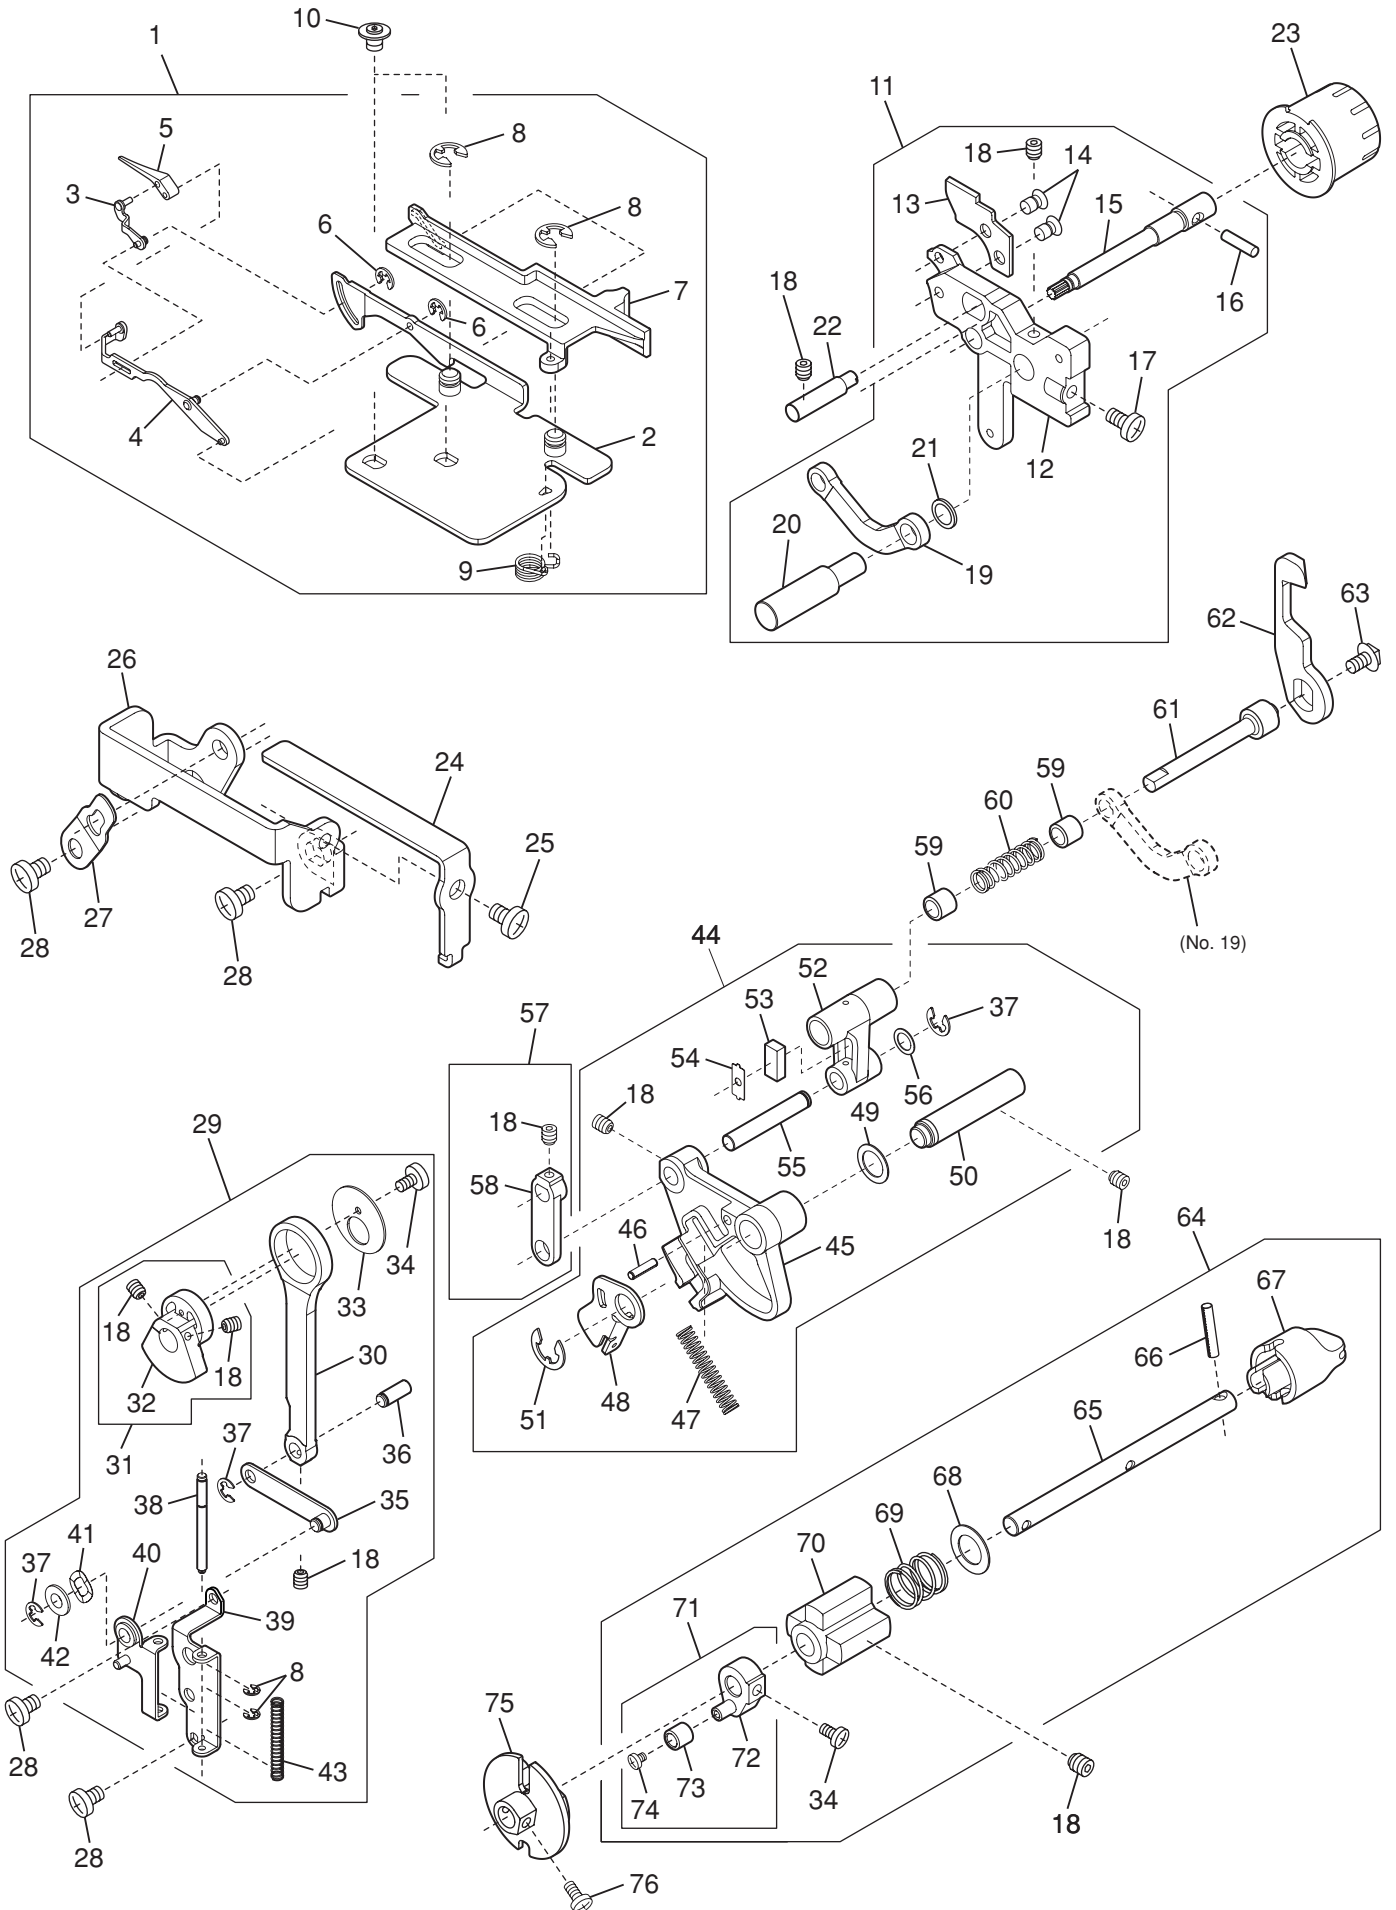

PARTS LIST

PARTS LIST

KEY NO.	PARTS NO.	DESCRIPTION
1	799620009	Chaining finger (unit)
2	799098002	Chaining finger set plate
3	799211003	Chaining finger pin
4	799099003	Chaining finger support plate
5	799100008	Chaining finger
6	000030102	Snap ring E-1.2
7	799102000	Chaining finger switch knob
8	000002105	Snap ring E-3
9	799103001	Spring
10	000193104	Thin-head setscrew TP 3x4
11	799616002	Lower knife bracket (unit)
12	799077005	Lower knife bracket
13	788013009	Lower knife
14	000102221	Setscrew 4x6
15	799078006	Cutting width adjusting shaft
16	000133807	Spring pin 3x12
17	000081005	Setscrew 4x8
18	000111201	Hexagonal socket screw 4x4
19	799072000	Upper knife rod support arm
20	799076004	Upper knife rod support shaft
21	000039905	Washer
22	794027108	Lower knife bracket shaft
23	799192007	Cutting width adjusting dial
24	799210002	Spring
25	000101105	Setscrew 3x4
26	799097001	Side cover spring support plate
27	799215007	Cutting width adjusting stopper
28	000101404	Setscrew 4x6
29	799619005	Upper knife rod (unit)
30	799091005	Upper knife rod
31	799658006	Upper knife drive cam (unit)
32	799093007	Upper knife drive cam
33	799094008	Upper knife rod limit plate
34	000066705	Setscrew 3x8
35	799090004	Upper knife rod support arm
36	799092006	Upper knife rod pin
37	000001609	Snap ring E-5
38	799089000	Upper knife rod support shaft
39	799086007	Upper knife drive shaft support plate
40	799087008	Upper knife rod support plate
41	000116206	Spring washer 6
42	000070609	Washer 6
43	799088009	Spring
44	799615001	Upper knife drive arm (unit)
45	799065000	Upper knife drive arm
46	000005407	Spring pin 3x12
47	799066001	Spring
48	799067002	Upper knife release plate
49	000038801	Washer
50	799068003	Upper knife drive shaft
51	000030205	Snap ring E-8
52	799069004	Upper knife drive arm
53	799213005	Felt
54	799214006	Felt holder
55	799070008	Upper knife drive arm shaft
56	000038409	Washer
57	799660001	Upper knife support plate (unit)
58	799075003	Upper knife support plate
59	799073001	Upper knife supporter bushing
60	799074002	Spring
61	799071009	Upper knife supporter
62	799096000	Upper knife
63	000253608	Hexagonal setscrew TP 4x8
64	799617003	Upper knife release shaft (unit)
65	799080001	Upper knife release shaft
66	000024103	Spring pin 3x16
67	799081002	Upper knife release knob
68	000039802	Washer FT90
69	799082003	Spring
70	799083004	Bushing
71	799618004	Upper knife release arm (unit)
72	799084005	Upper knife release arm
73	799085006	Upper knife release arm roller
74	000093804	Setscrew 2.5x3
75	799095009	Upper knife release cam
76	000080406	Setscrew 3x10