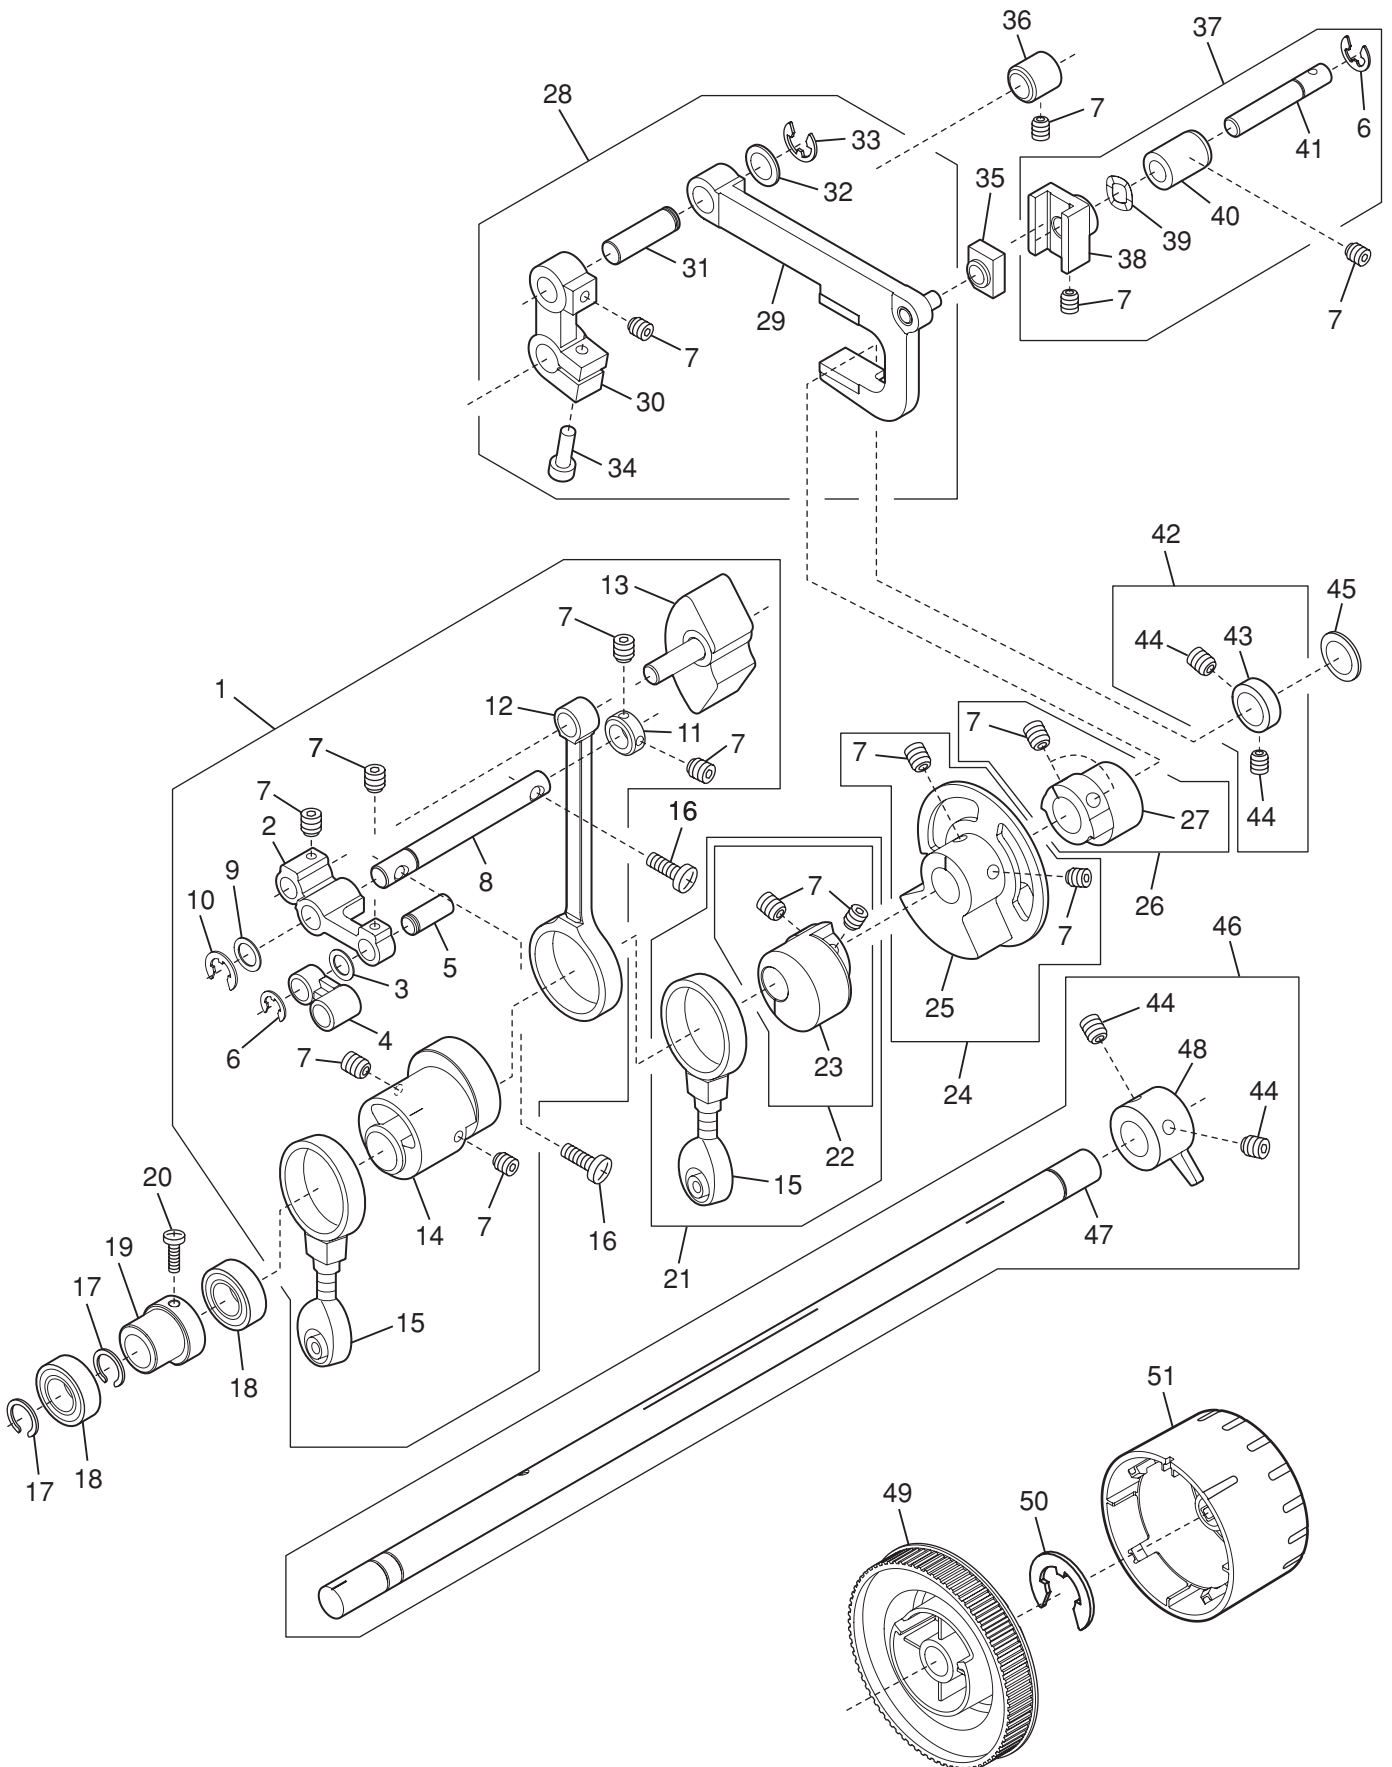

PARTS LIST

PARTS LIST

KEY NO.	PARTS NO.	DESCRIPTION
1	799602005	Needle bar crank (unit)
2	789104001	Needle bar crank
3	000039905	Washer
4	789007003	Needle bar link
5	784022009	Link pin
6	000001609	Snap ring E-5
7	000111201	Hexagonal socket screw 4x4
8	799004001	Needle bar crank shaft
9	000038502	Washer
10	000002909	Snap ring E-7
11	792048006	Looper shaft ring
12	793120006	Needle bar crank rod
13	799005002	Needle bar balancer
14	799009006	Needle bar cam
15	792951001	Looper cam ring
16	000093309	Setscrew 4x14
17	000032609	Snap ring crescent
18	000208505	Bearing
19	799011001	Feed lifting cam
20	000106502	Setscrew 3x16
21	799650008	Upper looper cam (whole unit)
22	799651009	Upper looper cam (unit)
23	787004107	Upper looper cam
24	799649004	Main shaft fixing plate (unit)
25	799008005	Main shaft fixing plate
26	799648003	Feed cam (unit)
27	799007004	Feed cam
28	799611007	Feed fork (unit)
29	799042001	Feed fork
30	797178001	Feed arm (R)
31	799043002	Link pin
32	000036108	Washer FT70
33	000002806	Snap ring E-6
34	000201623	Hexagonal socket bolt 4x12
35	797176009	Slide block
36	797035005	Main shaft bushing
37	799608001	Feed regulator (unit)
38	799032008	Feed regulator
39	000116206	Spring washer 6
40	625144002	Feed shaft bushing (front)
41	799033009	Feed regulator shaft
42	799647002	Ring (unit)
43	639095000	Ring
44	000111304	Hexagonal socket screw 5x5
45	000038605	Washer
46	799603006	Main shaft (unit)
47	799006003	Main shaft
48	792041021	Balance weight
49	799060005	Belt wheel
50	000002208	Snap ring E-9
51	799061006	Handwheel