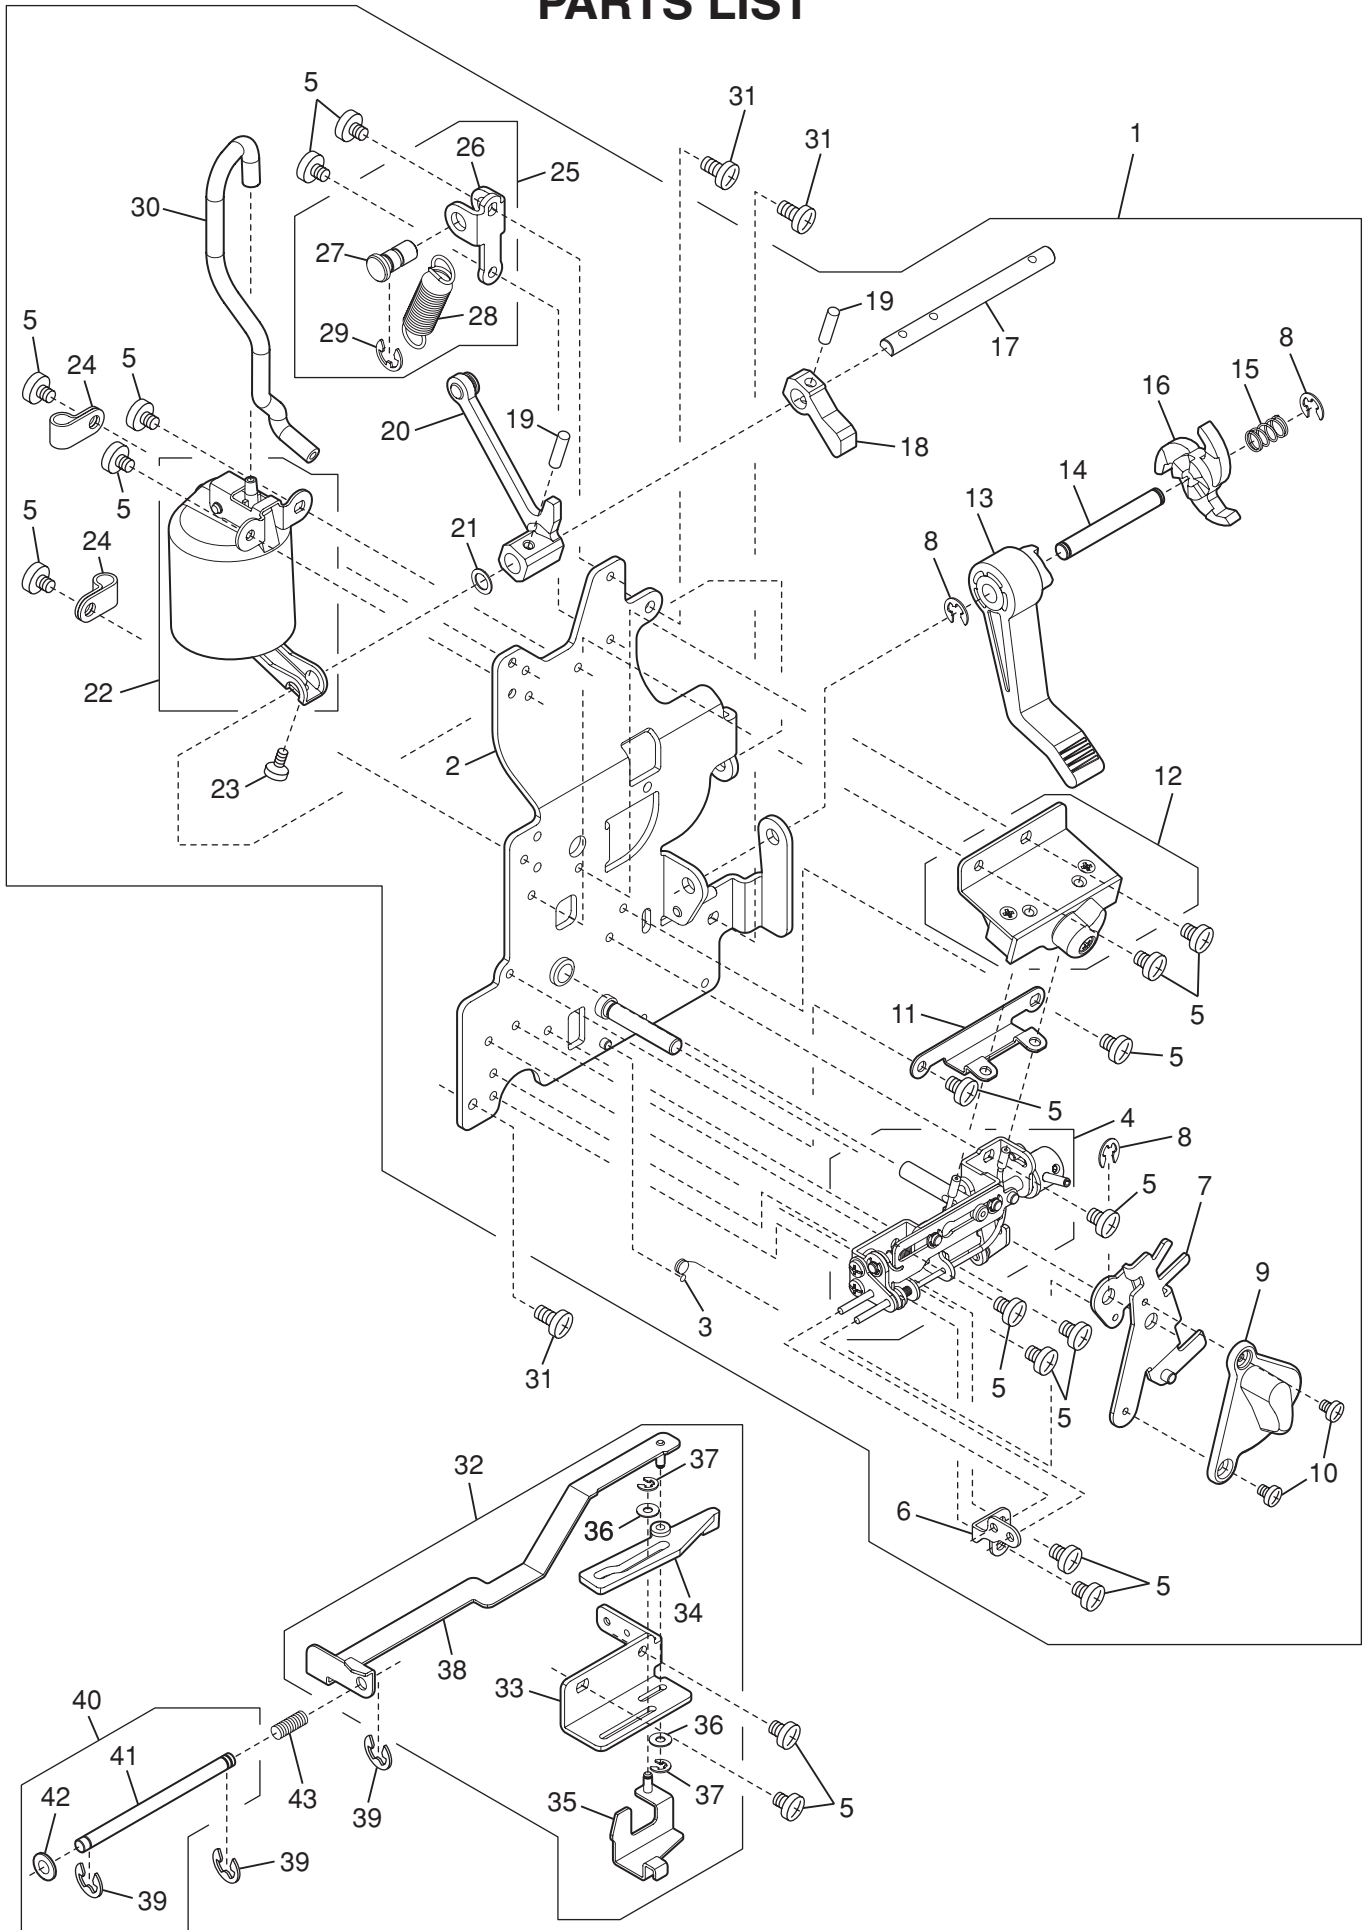

PARTS LIST

PARTS LIST

KEY NO.	PARTS NO.	DESCRIPTION
1	799622001	Looper threader (air) (unit)
2	799112003	Looper threader set plate
3	799120004	Spring
4	799623002	Slide plate supporter (unit)
5	000103705	Setscrew 4x5
6	799132009	Looper thread take-up lever guide
7	799153006	Looper threader connecting lever
8	000001609	Snap ring E-5
9	799159002	Looper threader switch lever
10	000097406	Setscrew 3x3
11	799131008	Pipe supporter
12	799626005	Threader hole plate (unit)
13	799155008	Looper threader lever
14	799158001	Looper threader lever shaft
15	799157000	Spring
16	799156009	Middle arm
17	799143003	Piston drive shaft
18	799141001	Piston return arm
19	000005407	Spring pin 3x12
20	799142002	Piston drive arm
21	000036108	Washer FT70
22	799627006	Tank (unit)
23	000104005	Setscrew 3.5x8
24	000188405	Nylon clip ACC-2
25	799628007	Piston drive spring set plate (unit)
26	799150003	Piston drive spring set plate
27	799151004	Piston drive spring pin
28	799152005	Piston drive spring
29	000002806	Snap ring E-6
30	000278104	Tube
31	000081005	Setscrew 4x8
32	799629008	Cover detecting base (unit)
33	799160006	Cover detecting base
34	799161007	Detecting lever
35	799162008	Looper cover detecting arm
36	000070104	Washer 3
37	000002301	Snap ring E-2
38	799163009	Side cover detecting rod
39	000002507	Snap ring E-4
40	799657005	Side cover detecting shaft (unit)
41	799062007	Side cover detecting shaft
42	000072003	Washer 5
43	799063008	Spring