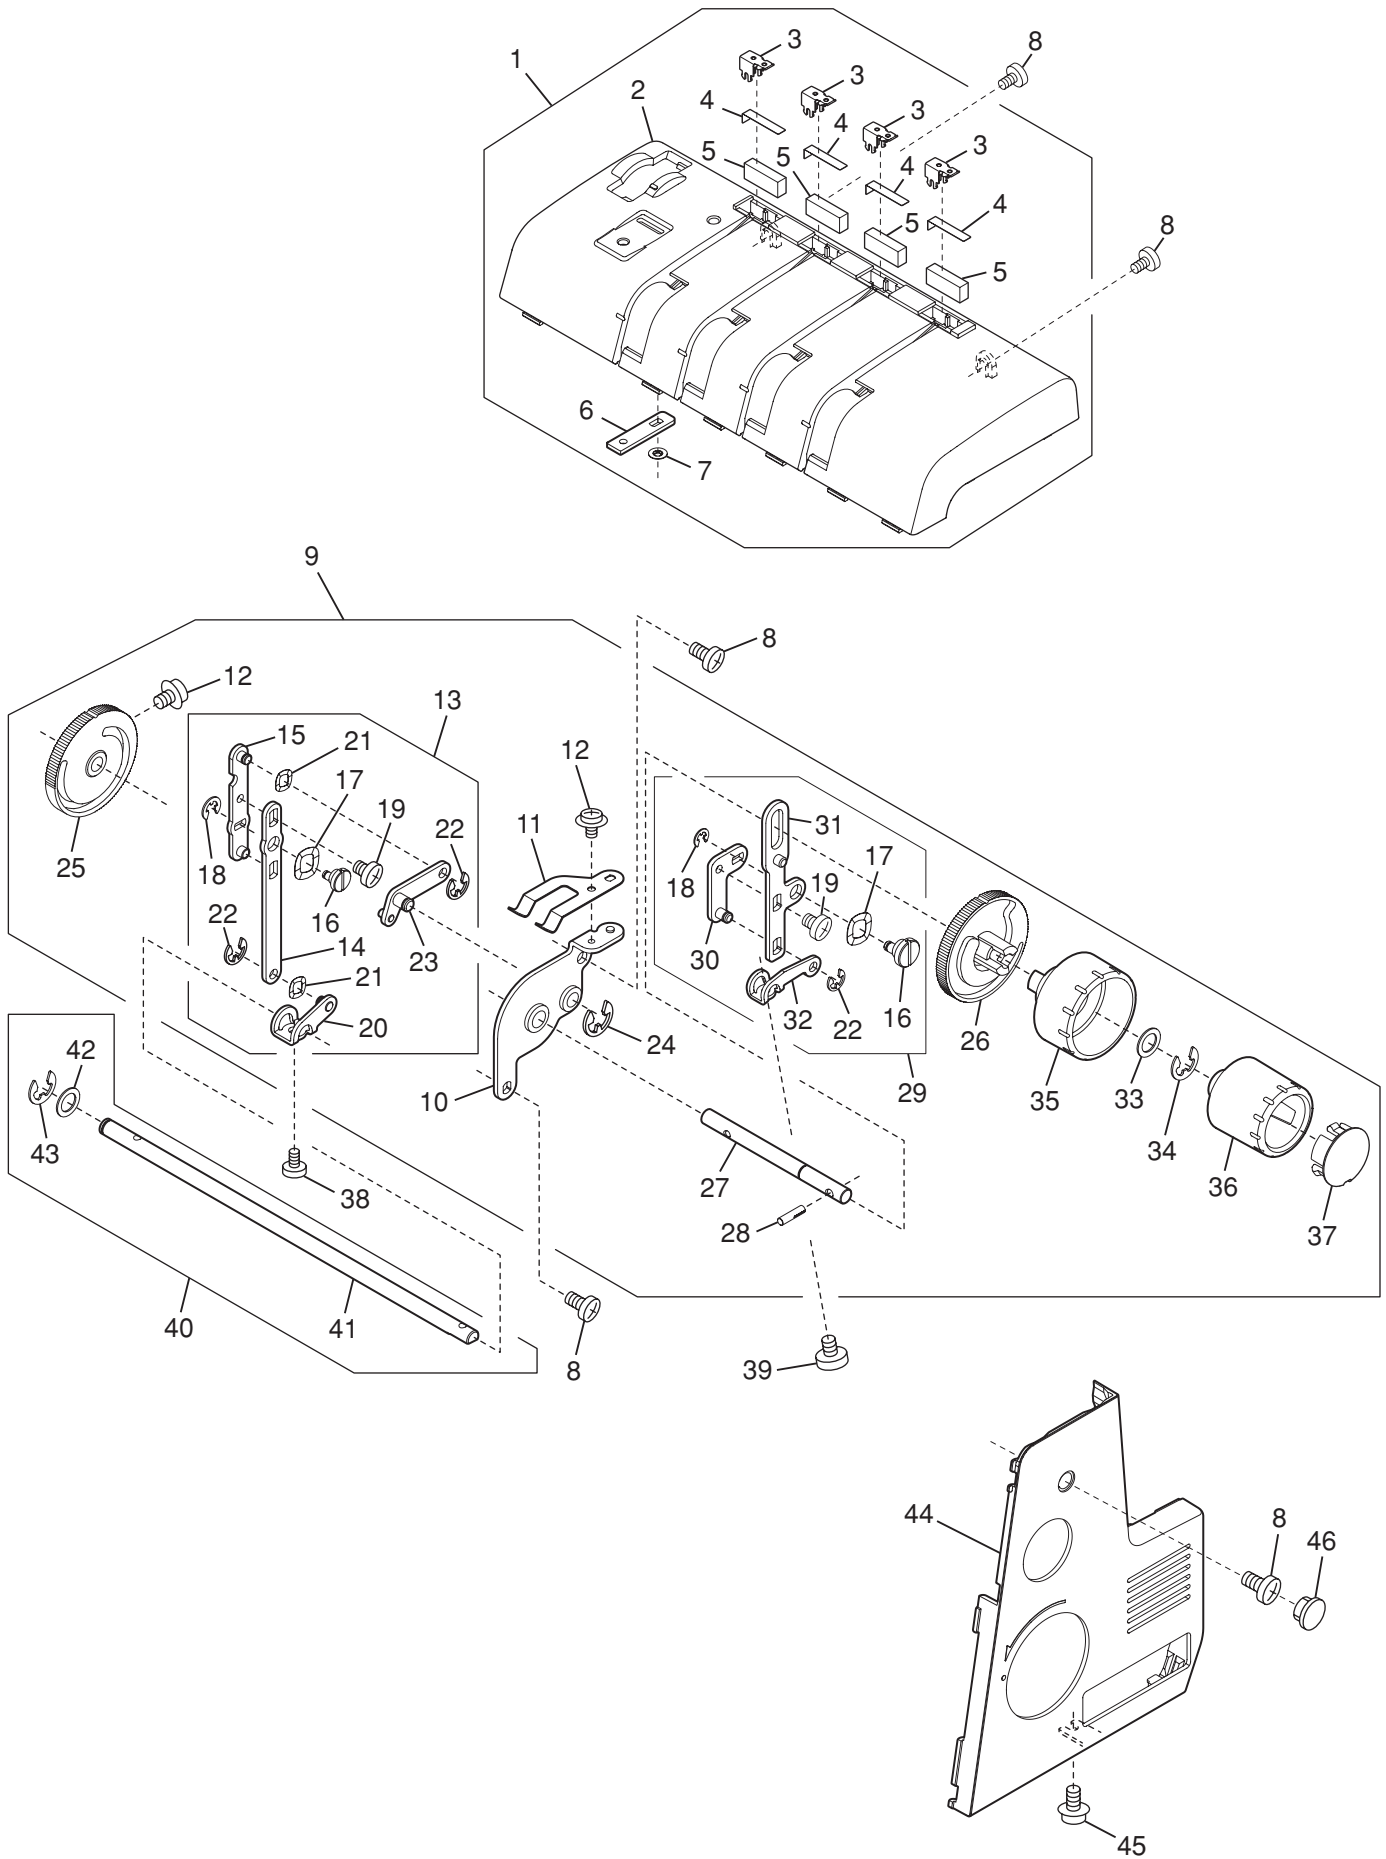

PARTS LIST

PARTS LIST

KEY NO.	PARTS NO.	DESCRIPTION
1	799638000	Top cover (unit)
2	799189A01	Top cover
3	797047103	Thread guide cover
4	797048012	Thread guide spring
5	797049002	Cushion
6	799190005	Nut
7	000014306	Snap ring CS-3
8	000081005	Setscrew 4x8
9	799612008	Adjusting dial (unit)
10	799045004	Adjusting dial set plate
11	799059001	Spring
12	000114709	Setscrew TP 3x6
13	799613009	Differential feed adjusting rod (unit)
14	799046005	Differential feed adjusting rod 1
15	799047006	Differential feed adjusting rod 2
16	799048007	Stitch length adjusting pin
17	000116206	Spring washer 6
18	000001207	Snap ring E-2.5
19	000103705	Setscrew 4x5
20	799049008	Differential feed adjusting arm
21	000116103	Spring washer 4
22	000002105	Snap ring E-3
23	799050002	Differential feed adjusting link
24	000002507	Snap ring E-4
25	799058000	Differential feed adjusting cam
26	799054006	Feed regulator cam
27	799051003	Adjusting dial shaft
28	000133807	Spring pin 3x12 (K)
29	799614000	Stitch length adjusting rod (unit)
30	799055007	Stitch length adjusting rod 1
31	799056008	Stitch length adjusting rod 2
32	799057009	Stitch length adjusting arm
33	000036500	Washer FT60
34	000001609	Snap ring E-5
35	799053A01	Stitch length dial
36	799052A01	Differential feed dial
37	787262172	Cap
38	000078320	Setscrew 3x6
39	000101404	Setscrew 4x6
40	799655003	Differential feed adjusting shaft (unit)
41	799044003	Differential feed adjusting shaft
42	000036108	Washer FT70
43	000002806	Snap ring E-6
44	799203A02	Belt cover
45	000115607	Setscrew TP 4x8
46	745033002	Cap