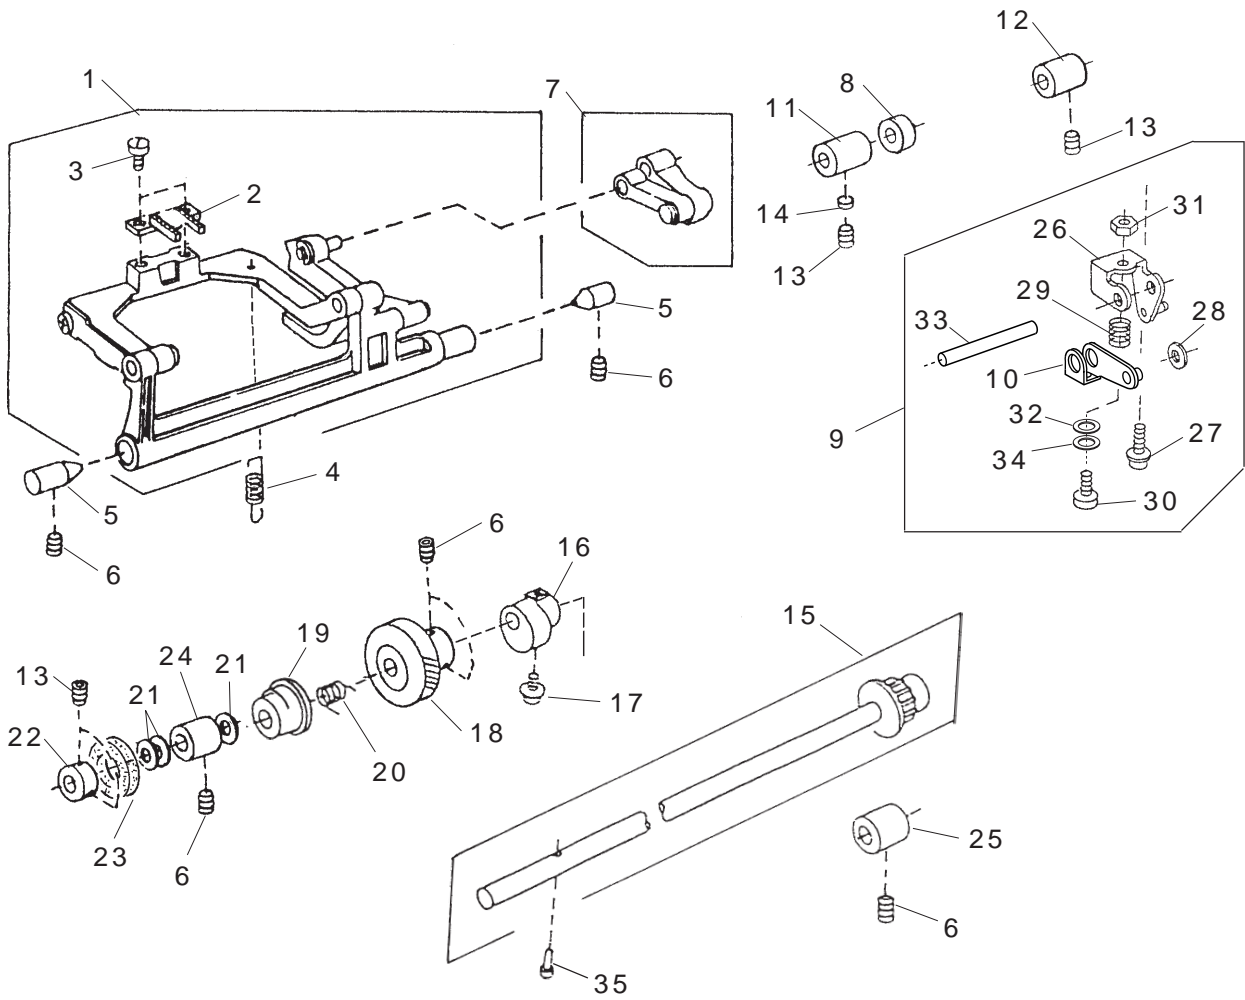

Jem platinum 760

NO.	PART NO.	DESCRIPTION
1	751666401	Feed shaft unit
2	653193003	Feed dog
3	000104005	Setscrew 3.5 x 8
4	650085002	Feed bar spring
5	749024002	Straight center pin
6	000111304	Hexagonal socket screw 5 x 5
7	650612004	Feed regulator unit
8	820387000	Ring
9	806604002	Feed shaft unit
10	806011006	Feed arm (1)
11	625144002	Feed shaft bushing (front)
12	650092002	Feed shaft bushing (rear)
13	000111201	Hexagonal socket screw 4 x 4
14	650175000	Cushion
15	660610106	Lower shaft unit
16	751148000	Feed cam
17	000115009	TP screw 3 x 8
18	650076000	Lower shaft gear
19	753183025	Feed lifting cam
20	686035008	Feed lifting cam spring
21	000038502	Washer
22	820166001	Ring
23	735143005	Felt
24	650078002	Lower shaft bushing (front)
25	650079003	Lower shaft bushing (rear)
26	825261002	Feed arm (2)
27	000115906	TP screw 3 x 12
28	810207004	Spring washer
29	589040002	BH feed adjusting spring
30	827086007	Feed arm screw
31	000160102	Adjustable nut 4
32	000071013	Washer
33	660023106	Feed shaft
34	000036407	Washer
35	820161006	Feed lifting pin