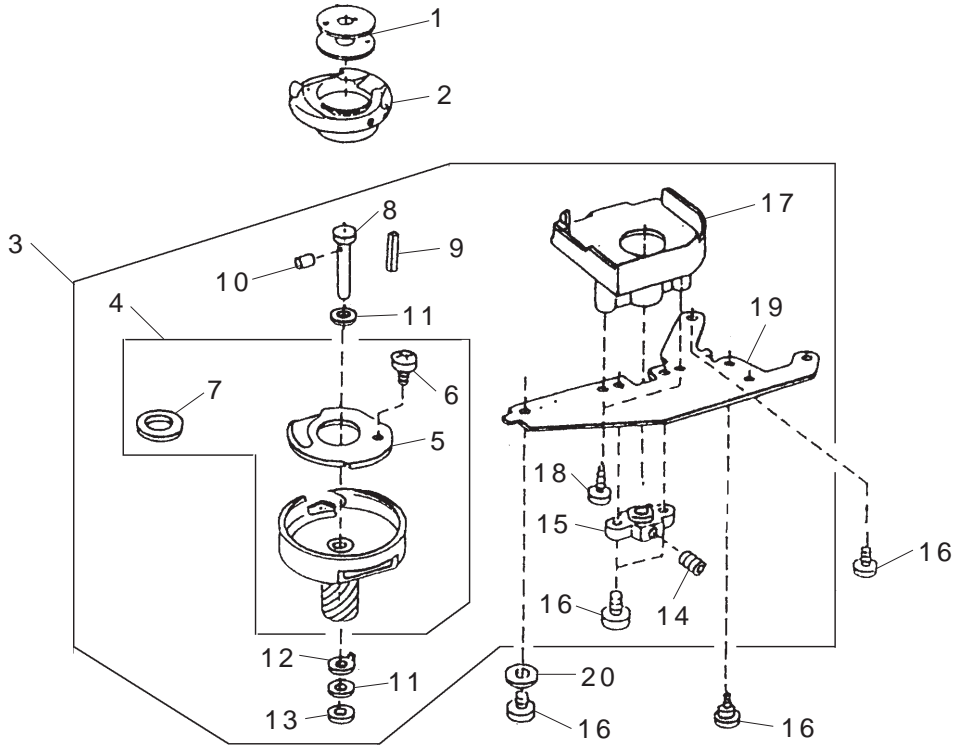

Jem platinum 760

NO.	PART NO.	DESCRIPTION
1	661616105	Upper shaft unit
2	-----	-----
3	660016003	Thread take up lever crank
4	000021708	Spring pin 4×22
5	000110901	Hexagonal socket screw 5×4
6	000036717	Washer FT102
7	829042007	Upper shaft bushing (Front)
8	639095000	Ring
9	000111304	Hexagonal socket screw 5×5
10	806010005	Upper shaft shield plate
11	000101301	Setscrew 5×10
12	820102009	Washer
13	731384008	Felt
14	660103008	Upper shaft timing gear
15	000020501	Spring pin 3×22
16	661019009	Belt wheel
17	000103808	Setscrew 3×5
18	000024206	Spring pin 3×30
19	653139023	Timing belt
20	844077008	Hand wheel
21	661024007	Clutch spring
22	000002909	Snap ring E-7
23	661020003	Clutch ring
24	639026000	Spring
25	639119001	Felt
26	660017015	Timing belt
27	806501008	Thread tension unit
28	000081005	Setscrew 4×8
29	810220003	Setscrew
30	660609009	Idler unit
31	660018005	Idler base
32	625217100	Idler
33	000002806	Snap ring E-6
34	661603006	Thread tension bracket unit
35	661004001	Thread tension bracket
36	639024008	Thread tension releasing arm
37	639025009	Adjusting arm
38	000013903	Snap ring CS-5
39	806609007	Upper shaft sensor unit
40	843505502	Circuit board P
41	806031002	Upper shaft sensor set plate
42	000101105	Setscrew 3×4

NO.	PART NO.	DESCRIPTION
1	102261000	Bobbin
2	627569106	Bobbin holder unit
3	827614033	Hook unit
4	650623008	Hook race unit
5	627191000	Hook race bottom plate
6	820374004	Setscrew 2 x 2.3
7	627190010	Hook race magnet
8	820123006	Hook shaft
9	820124007	Oil wick (1)
10	820125008	Oil wick (2)
11	000038409	Washer
12	627192001	Hook shaft washer
13	625102008	Washer
14	000111304	Hexagonal socket screw 5 x 5
15	650094004	Hook shaft base
16	000081005	Setscrew 4 x 8
17	827040009	Hook race cover
18	000107204	Setscrew 3 x 12 (B)
19	823106002	Hook bracket
20	000070506	Plain washer