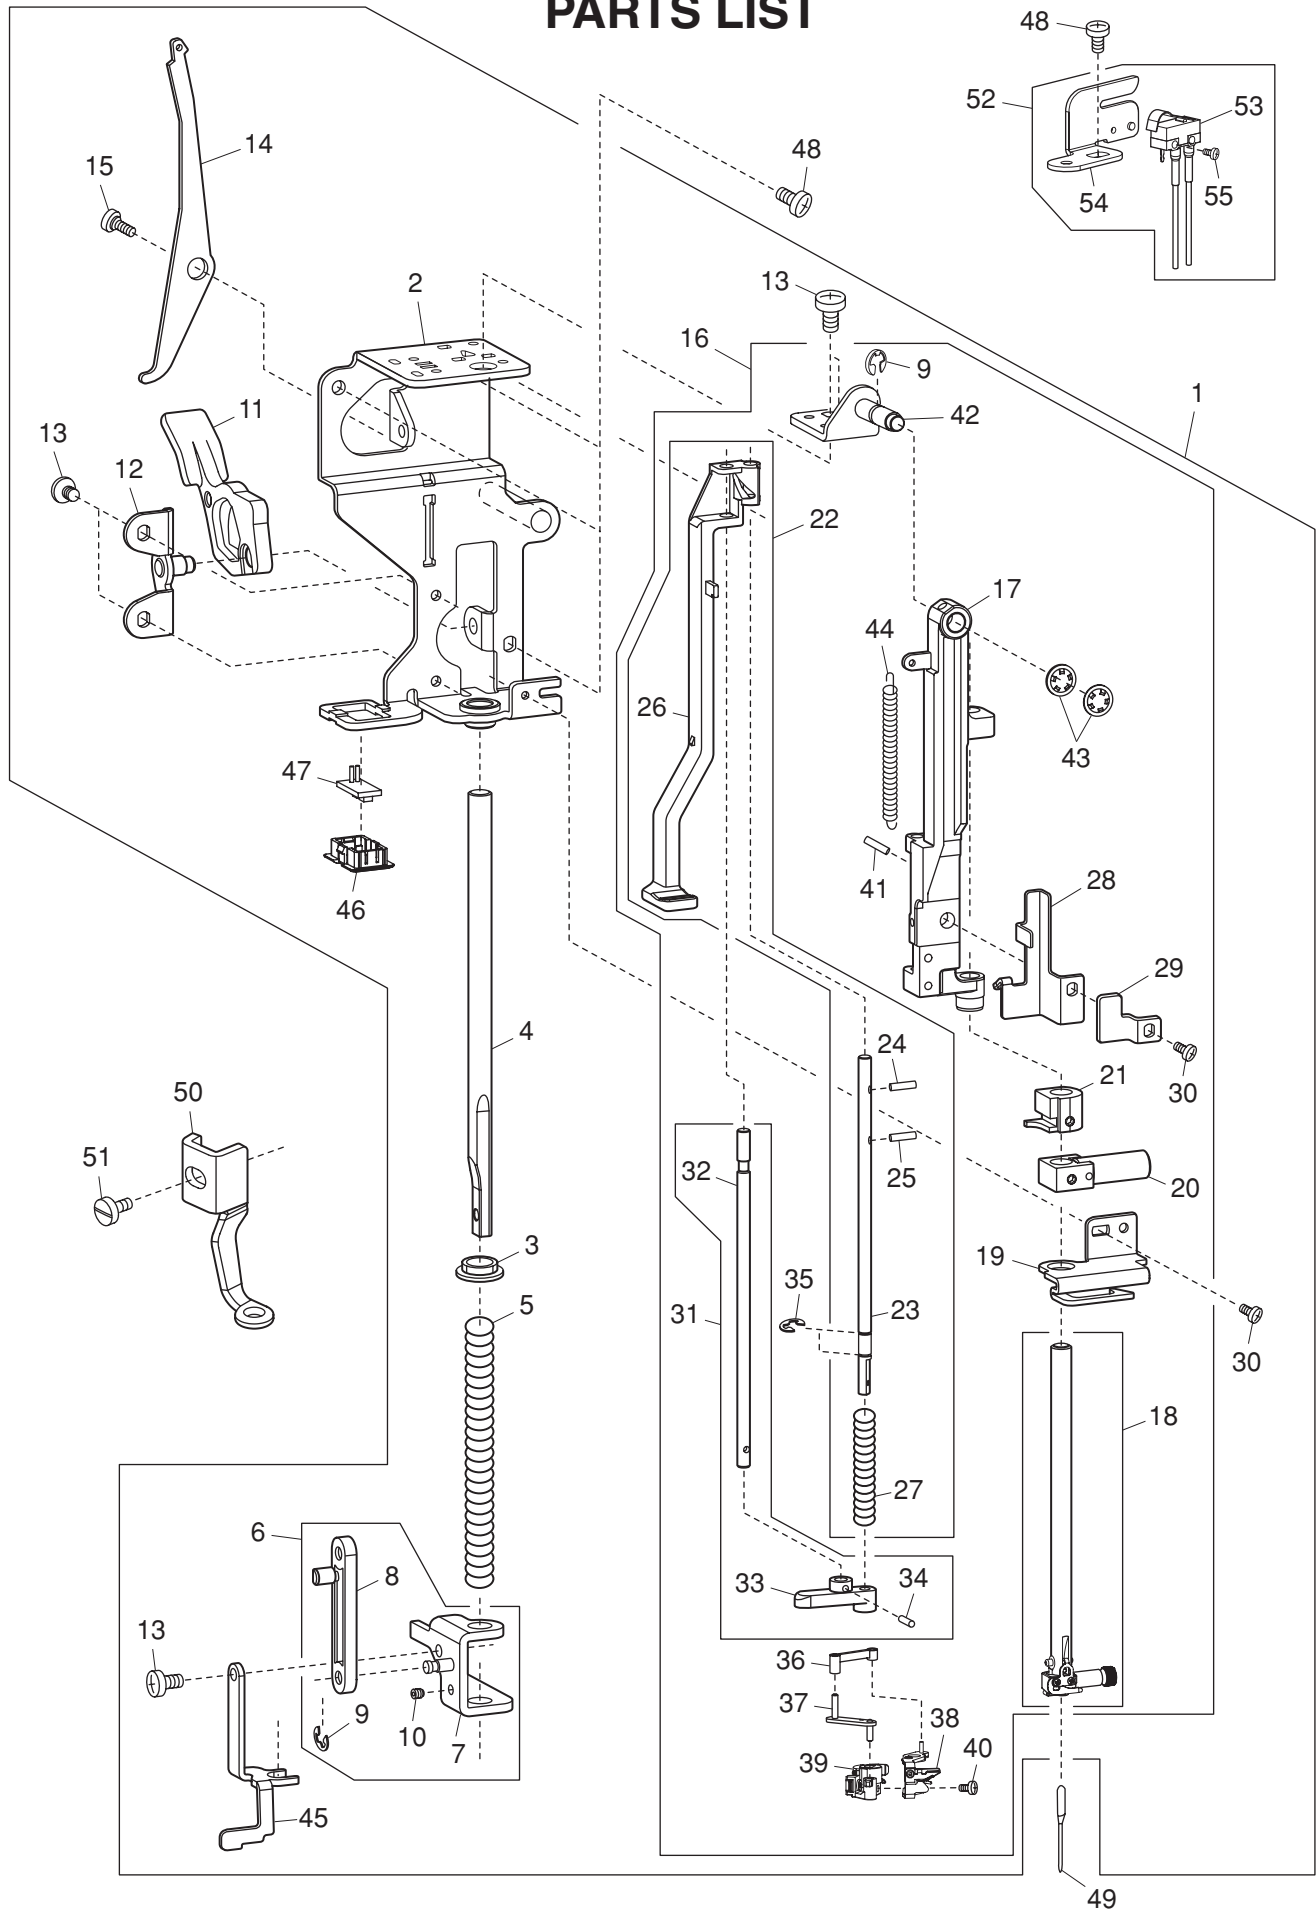

PARTS LIST

PARTS LIST

KEY NO.	PARTS NO.	DESCRIPTION
1	864602000	Presser bar base plate (unit)
2	864003005	Presser bar base plate
3	864004006	Presser bar bushing
4	827021004	Presser bar
5	864005007	Presser bar spring
6	864603001	Presser bar connecting stud (unit)
7	864006008	Presser bar connecting stud
8	861028007	Presser bar link
9	000002507	Snap ring E-4
10	000111500	Hexagonal socket screw 4x8
11	861025004	Presser foot lifter
12	864007009	Presser foot lifter set plate
13	000101404	Setscrew 4x6
14	861067008	Tension release lever
15	859273002	Setscrew
16	864604002	Needle bar supporter (unit)
17	858250000	Needle bar supporter
18	858538108	Needle bar (unit)
19	864009001	Needle drop adjusting plate
20	301504104	Needle bar connecting stud (unit)
21	858540000	Rotation pin stopper (unit)
22	864605003	Needle threader shaft (unit)
23	858255108	Needle threader shaft
24	000265500	Pin E-2x12-CH
25	000265603	Pin E-2x6-CH
26	858256006	Needle threader rever
27	863128004	Spring
28	858272008	Needle threader rever supporter
29	863131000	Needle threader rever supporter 2
30	000078319	Setscrew 3x6
31	862625003	Threader supporter shaft (unit)
32	858259009	Threader supporter shaft
33	858260003	Threader guide
34	000022204	Knock pin 2x6 (K)
35	000001207	Snap ring E-2.5
36	858265008	Link plate 1
37	858266009	Link plate 2
38	862626015	Threader guide plate (unit)
39	862627005	Hook holder (unit)
40	000230403	Setscrew 2x5
41	000125208	Pin D-2x10-CH
42	864011006	Needle bar supporter adjusting plate
43	000013903	Snap ring CS-5
44	858258008	Spring
45	864012007	Needle threader limiter plate
46	860167006	Lamp cover 2
47	859525404	Printed circuit board L2 (unit)
48	000081005	Setscrew 4x8
49	813404013	Stretch needle (Blue)
50	852890000	Embroidery foot P
51	660106001	Setscrew
52	864606004	Presser foot lifter switch (unit)
53	652520125	Micro switch (unit)
54	864013008	Presser foot lifter switch set plate
55	000102900	Setscrew 2x8