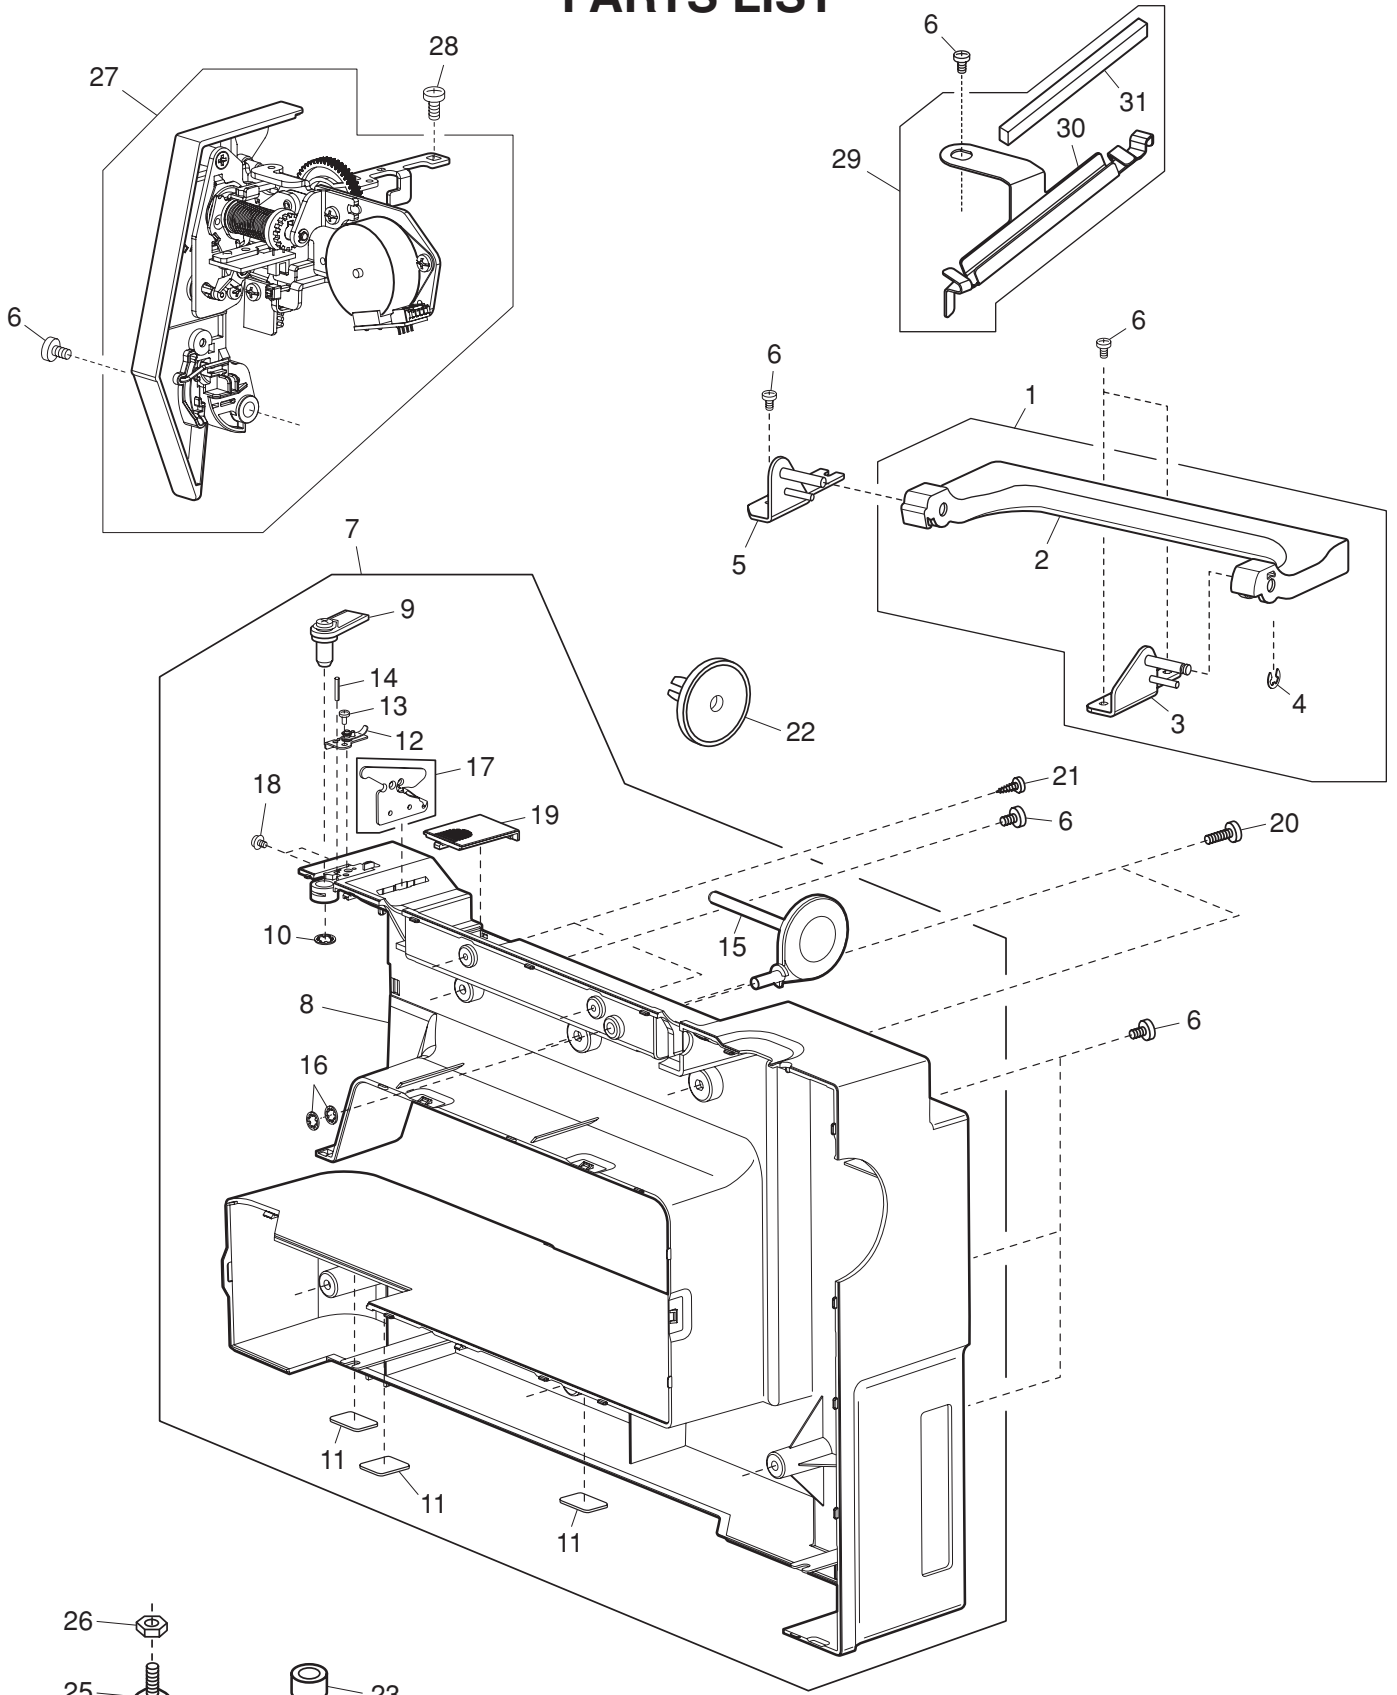

PARTS LIST

- 26 — [Washer]
- 25 — [Screw]
- 24 — [Washer]

- 23 — [Washer]

- 23 — [Washer]

PARTS LIST

KEY NO.	PARTS NO.	DESCRIPTION
1	864620004	Carrying handle (unit)
2	864029007	Carrying handle
3	864031002	Carrying handle supporter (rear)
4	000001609	Snap ring E-5
5	864030001	Carrying handle supporter (front)
6	000081005	Setscrew 4x8
7	864628002	Rear cover (unit)
8	864054A01	Rear cover
9	650503296	Thread guide (unit)
10	000014409	Snap ring CS-8
11	476003000	Felt
12	834555107	Top cover thread guide plate (unit)
13	000162001	Setscrew 2.6x5
14	000020202	Spring pin 2x10
15	809027004	Spool pin
16	000013800	Snap ring CS-6
17	864634001	Pre-tension thread guide (unit)
18	000115401	Setscrew TP 3x4
19	864066006	Oiling plate
20	000101806	Setscrew 4x16
21	000161309	Setscrew 3x12
22	822020503	Spool holder (large)
23	647009002	Bed rubber foot
24	735002001	Rubber foot
25	000097808	Setscrew 5x25
26	000061412	Nut 5-3-8
27	864609007	Thread tension (unit)
28	000103509	Setscrew 4x10
29	864638005	Oiling guide (unit)
30	864075008	Oiling guide
31	763033019	String