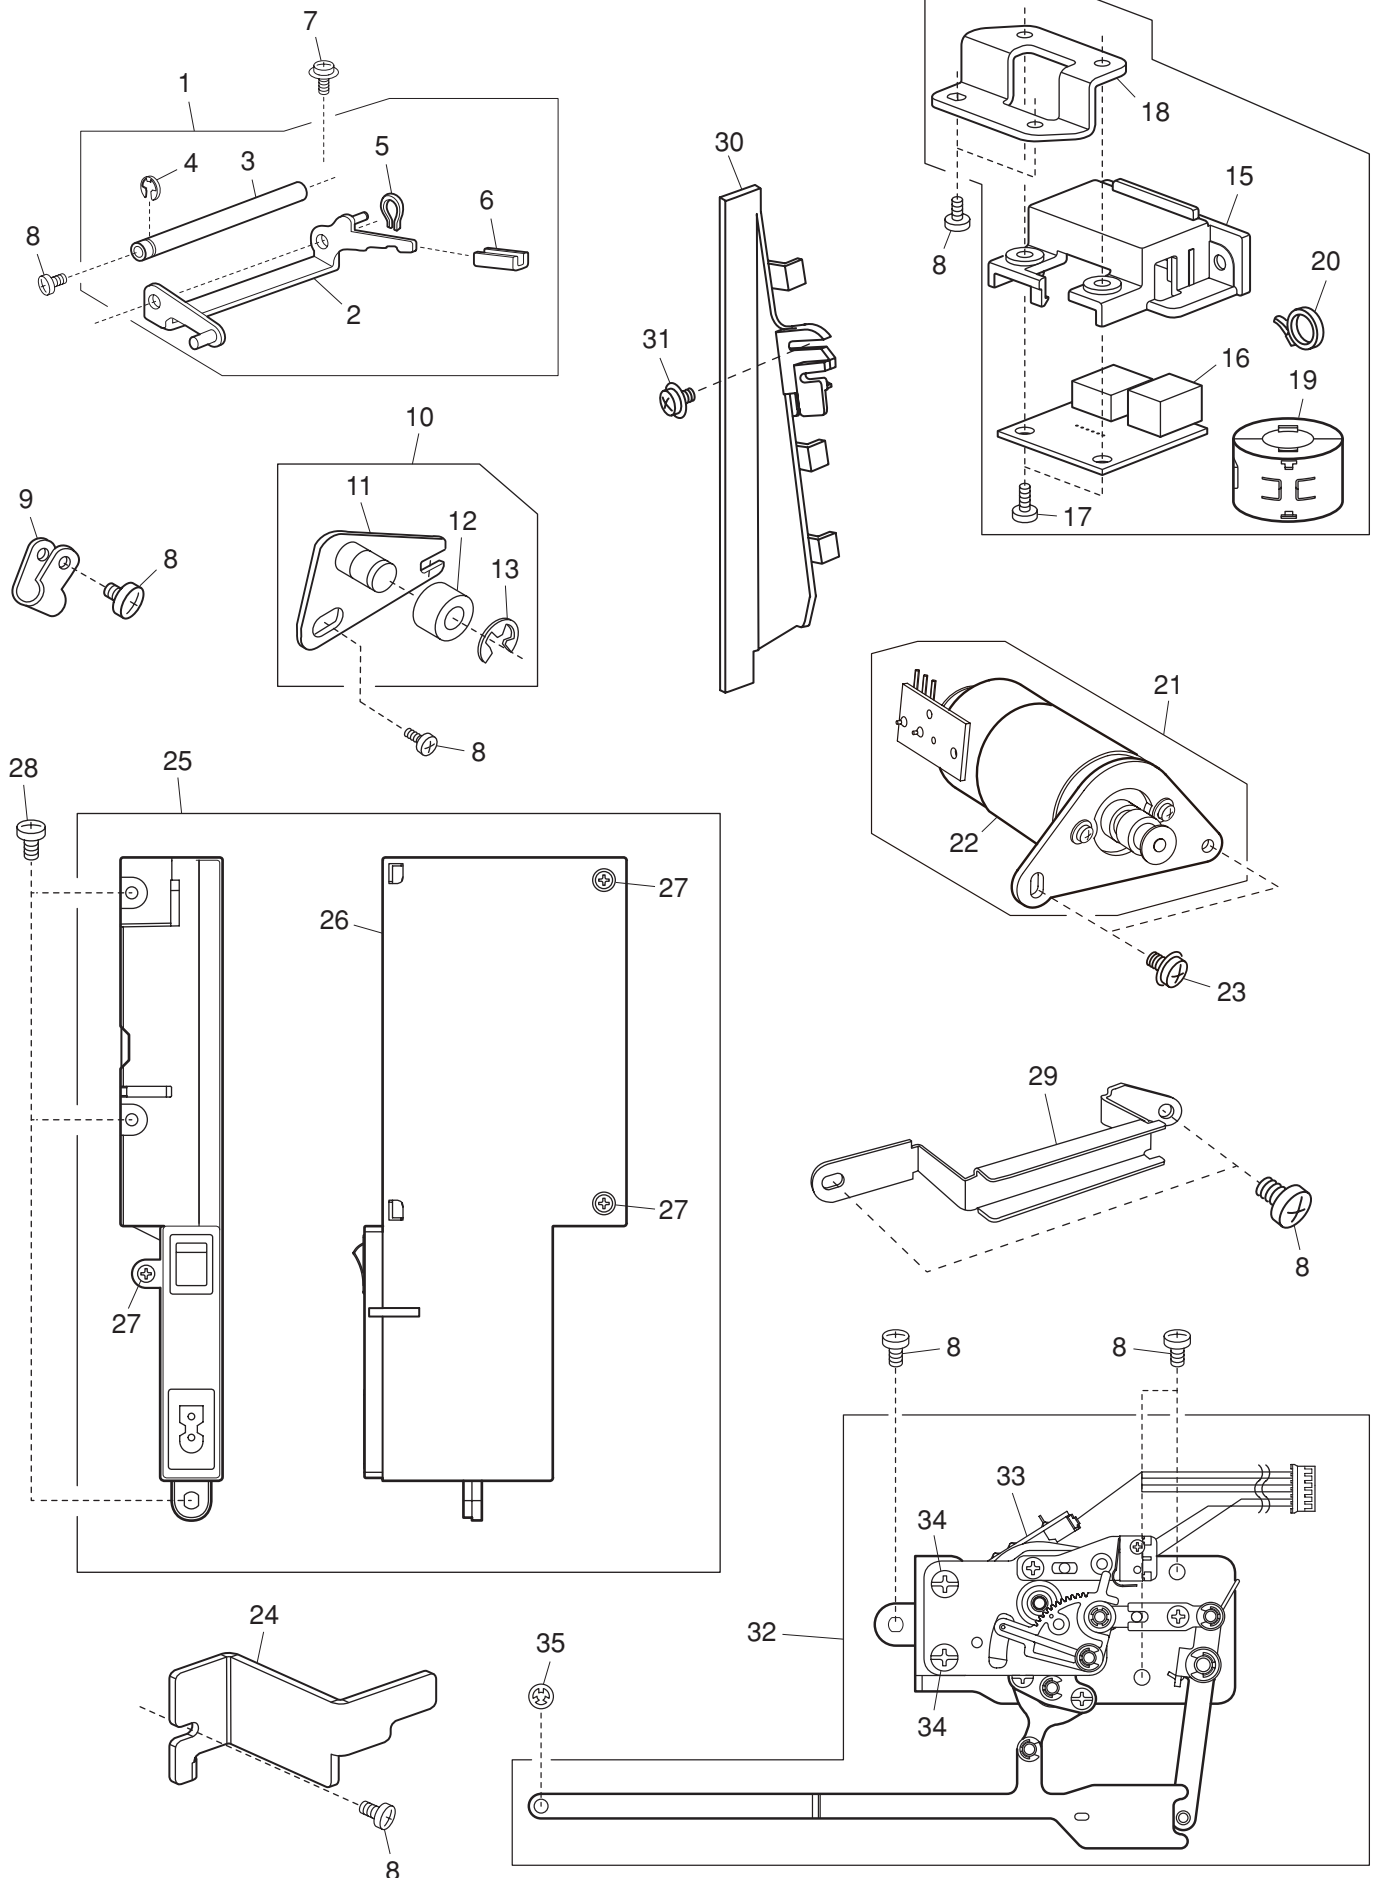

PARTS LIST

PARTS LIST

KEY NO.	PARTS NO.	DESCRIPTION
1	861616204	Presser foot actuator arm (unit)
2	861035007	Presser foot actuator arm
3	864077000	Presser foot actuator shaft
4	000001609	Snap ring E-5
5	000014605	Grip ring 6
6	854145009	Slider
7	000115629	Setscrew TP 4x8
8	000081005	Setscrew 4x8
9	000188405	Nylon clip
10	860608004	Idler (unit)
11	860021007	Idler base
12	625217100	Idler
13	000002806	Snap ring E-6
14	864619000	Printed circuit board B case (unit)
15	861090044	Printed circuit board B case
16	864505002	Printed circuit board B (unit)
17	000103509	Setscrew 4x10
18	864028006	Printed circuit board B case set plate
19	000595100	Ferrite core
20	000053101	Cord bind
21	858639007	DC motor (unit)
22	843518302	DC motor
23	000115607	Setscrew TP 4x10
24	864078001	Set plate
25	864621005	Switching power supply (unit)
26	858120103	Switching power supply plate
27	000119704	Setscrew 3x14 (B)
28	000103509	Setscrew 4x10
29	861089006	Cord guide
30	858145012	Cord guide plate
31	000115607	Setscrew TP 4x8
32	864610001	Bobbin thread sensor (unit)
33	864611002	Bobbin thread sensor motor (unit)
34	000101404	Setscrew 4x6
35	000013707	Snap ring CS-2.4