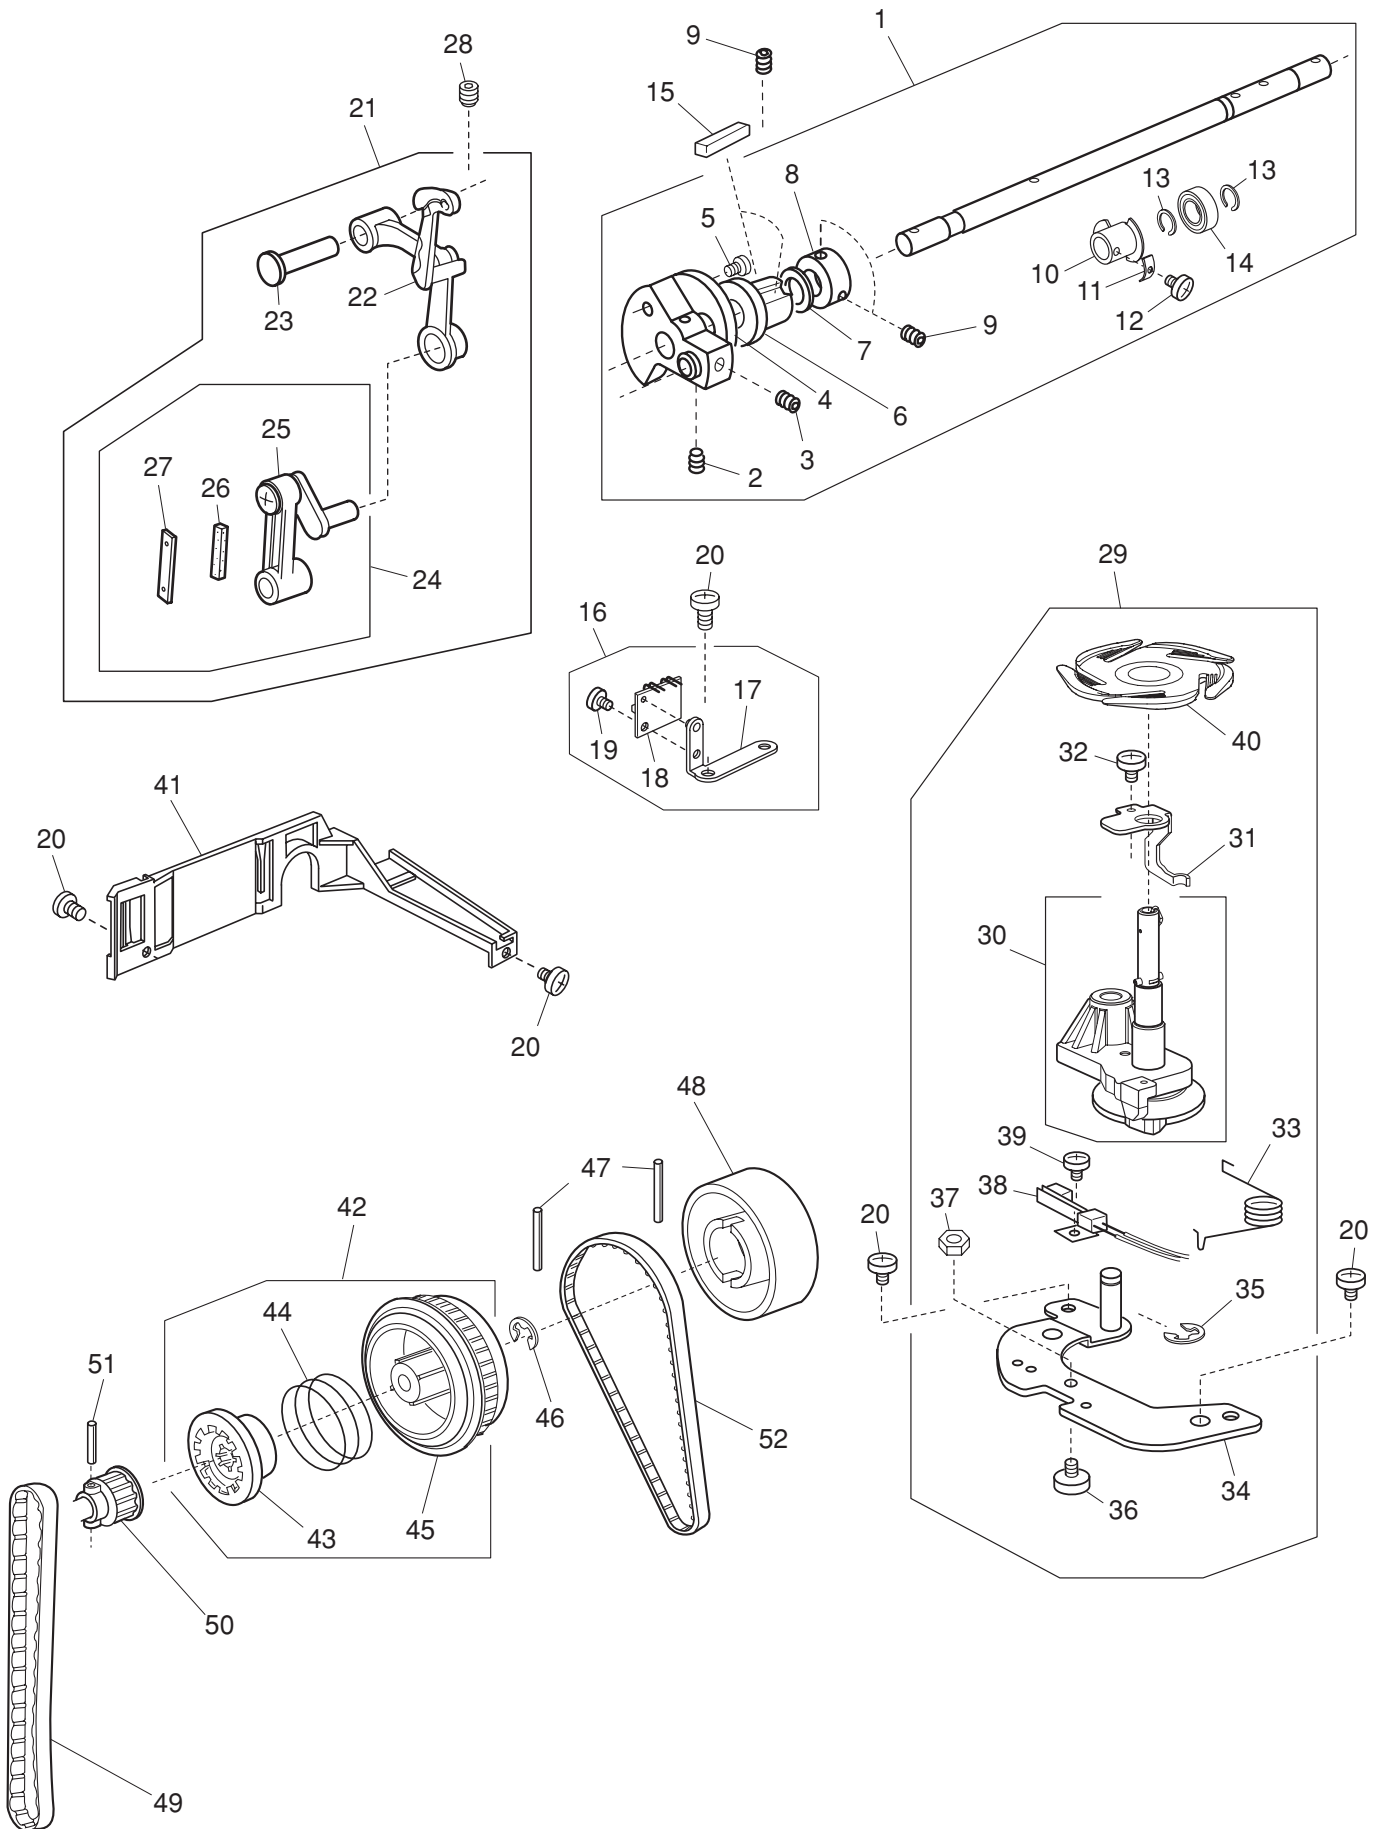

PARTS LIST

PARTS LIST

KEY NO.	PARTS NO.	DESCRIPTION
1	864601009	Upper shaft (unit)
2	000111706	Hexagonal socket screw 5x8
3	000110901	Hexagonal socket screw 5x4
4	832068009	Upper feed lifting cam
5	000078319	Setscrew 3x6
6	670079201	Upper shaft front bushing
7	000040105	Washer
8	767077006	Ring
9	000111304	Hexagonal socket screw 5x5
10	862002008	Upper shaft shield plate
11	859033008	Washer
12	000080406	Setscrew 3x10
13	000032702	Snap ring crescent
14	767178101	Ball bearing
15	731312005	Felt
16	861620304	Upper shaft sensor (unit)
17	861039001	Sensor set plate
18	807505407	Printed circuit board P (unit)
19	000101105	Setscrew 3x4
20	000081005	Setscrew 4x8
21	864639006	Thread take-up lever (whole unit)
22	820511304	Thread take-up lever (unit)
23	508048009	Thread take-up lever pin
24	846615103	Needle bar crank (unit)
25	843543007	Needle bar crank pin (unit)
26	650040005	Felt
27	650041006	Spring
28	000111201	Hexagonal socket screw 4x4
29	864618009	Bobbin winder (unit)
30	864504001	Bobbin winder (unit)
31	861096006	Clutch lever
32	000120203	Setscrew 3x8 (B)
33	861091001	Bobbin winder arm spring
34	861092105	Bobbin winder set plate
35	000001609	Snap ring E-5
36	861153002	Bobbin winder stopper screw
37	000063104	Nut 3-2-5.5
38	856512100	Leaf switch (unit)
39	000081706	Setscrew 2.5x5
40	862647001	Thread cutter holder (unit)
41	861078002	Cord guide (rear)
42	858647008	Belt wheel (unit)
43	858053001	Clutch ring
44	502065004	Clutch spring
45	858054002	Belt wheel
46	000030009	Snap ring E-10
47	000024206	Pin 3x30
48	858055003	Handwheel
49	846098001	Timing belt 178
50	858052000	Upper shaft gear
51	000004303	Pin 3x20
52	858118005	Timing belt 168