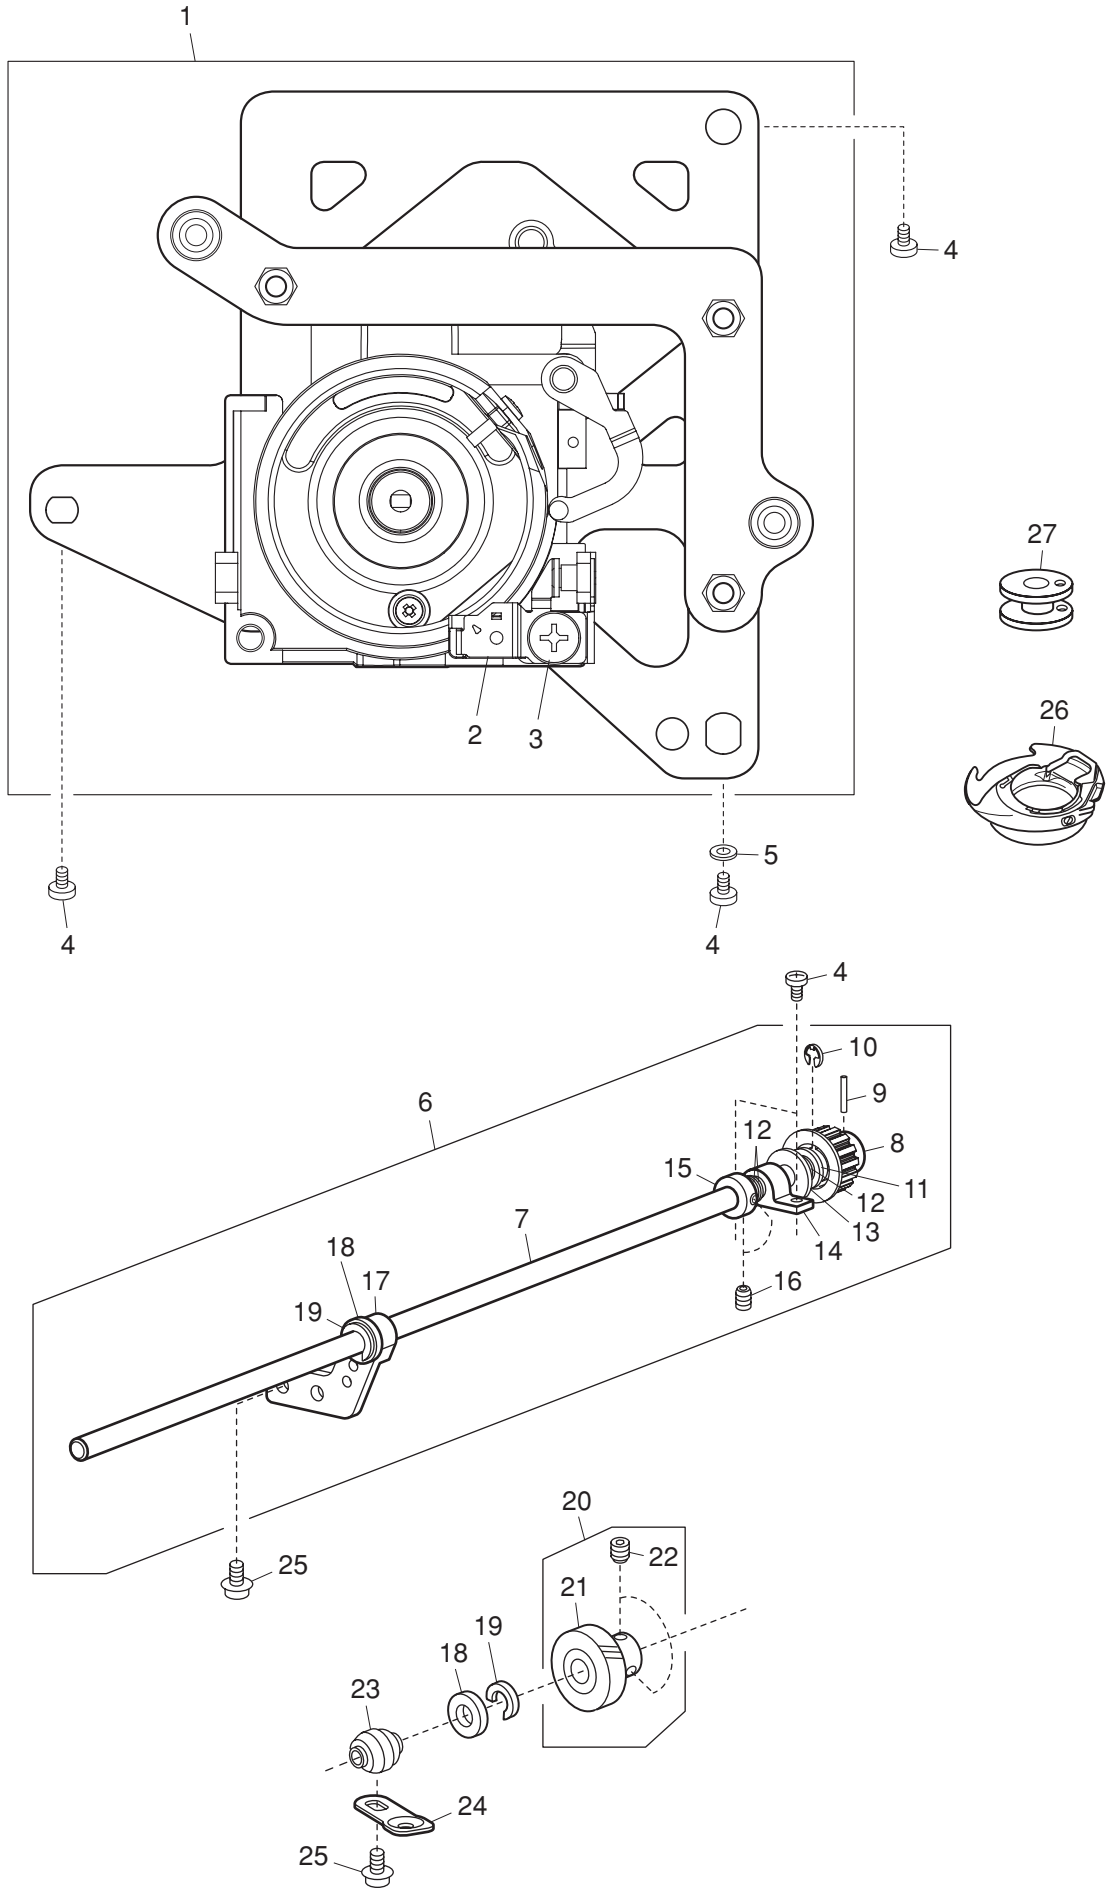

PARTS LIST

PARTS LIST

KEY NO.	PARTS NO.	DESCRIPTION
1	864613004	Hook race (unit)
2	846632209	Bobbin holder stopper (unit)
3	000160504	Setscrew 4x12
4	000081005	Setscrew 4x8
5	000070506	Washer 4
6	864614005	Lower shaft (unit)
7	864022000	Lower shaft
8	650073007	Lower shaft gear
9	000004200	Pin 3x18
10	000002806	Snap ring E-6
11	858177002	Lower shaft washer
12	000038502	Washer
13	823110009	Felt
14	508120006	Shaft fixing metal
15	820166001	Lower shaft ring
16	000111201	Hexagonal socket screw 4x4
17	858058006	Lower shaft supporter
18	822070003	Felt (1)
19	822112008	Felt holder (1)
20	850687006	Lower shaft gear (unit)
21	650076000	Lower shaft gear
22	000111304	Hexagonal socket screw 5x5
23	732034003	Lower shaft bushing (rear)
24	809042005	Lower shaft bushing set plate
25	000115607	Setscrew TP 4x8
26	846652504	Bobbin holder (unit)
27	102261103	Bobbin