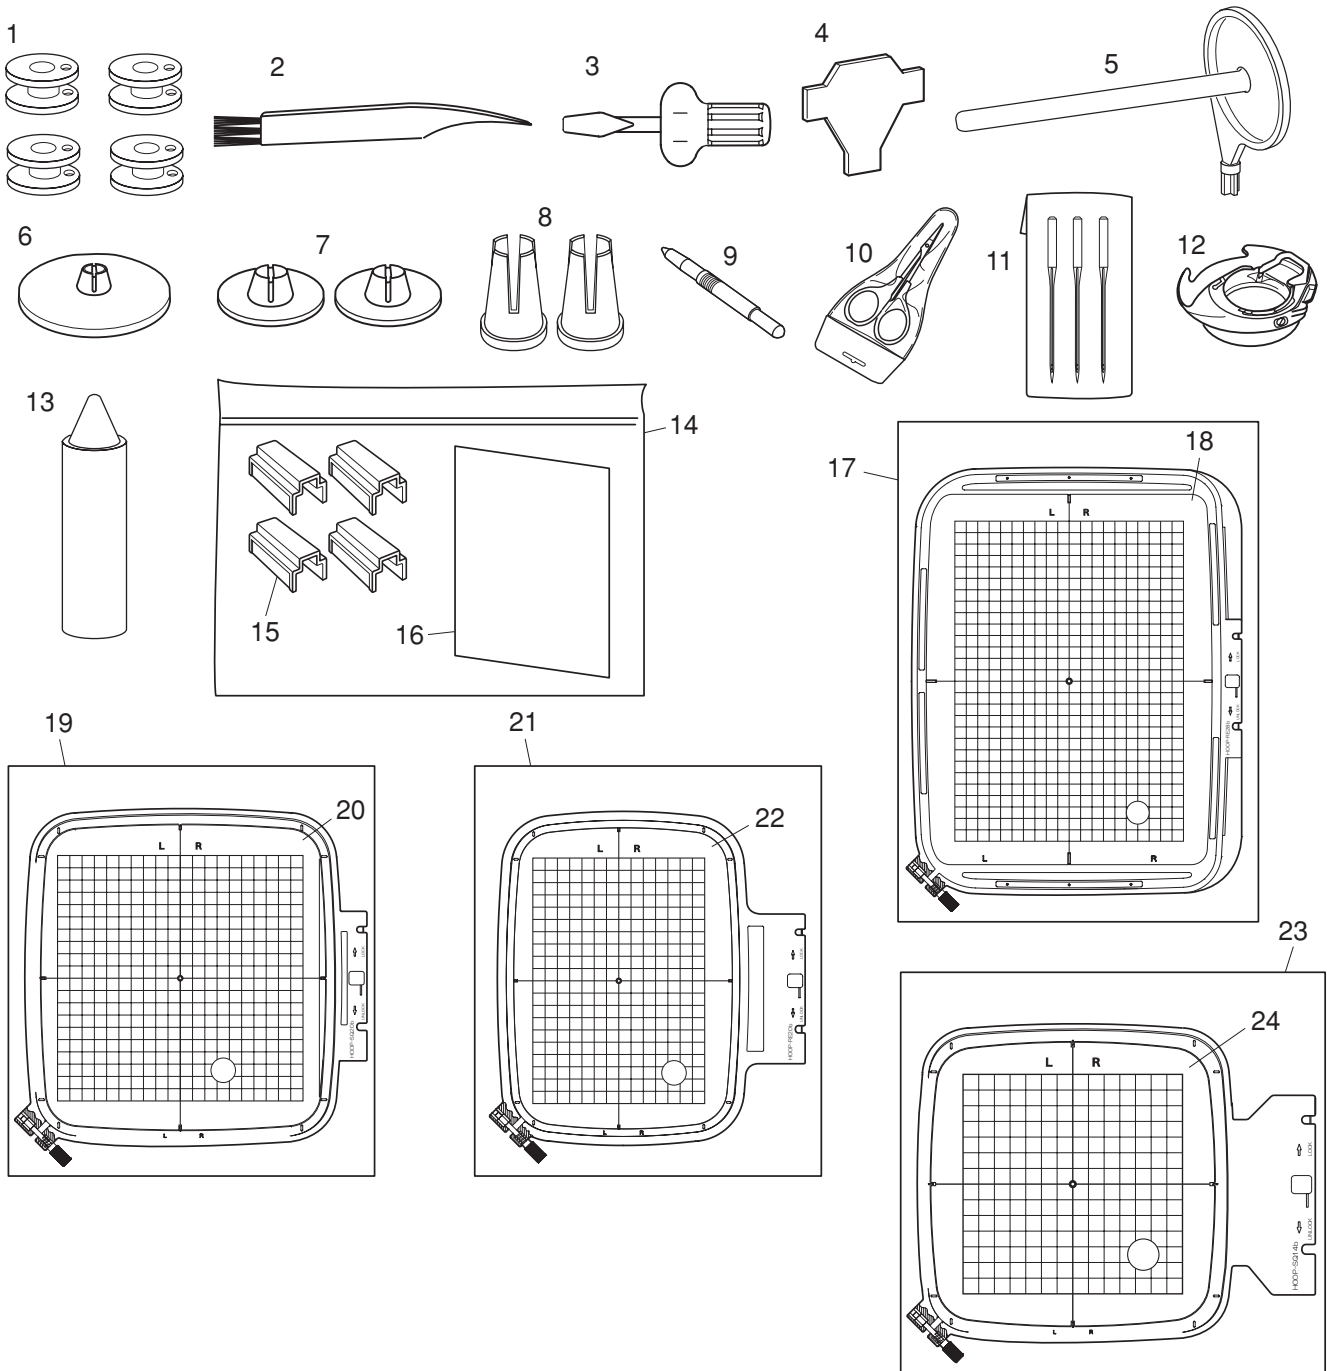

PARTS LIST

PARTS LIST

KEY NO.	PARTS NO.	DESCRIPTION
1	102261103	Bobbin
2	802424004	Lint brush
3	820832005	Screwdriver (large)
4	653802002	Screwdriver key (for needle plate)
5	809041004	Extra spool pin
6	822020503	Spool holder (large)
7	822019509	Spool holders (small)
8	862408008	Spool holders (special)
9	860194002	Touch panel stylus
10	803813203	Scissors
11	852802108	Needle set (unit)
12	846652607	Bobbin holder (unit)
13	859858007	Bobbin holder cleaner (unit)
14	861805305	Magnetic clamps (unit)
15	861805006	Magnetic clamp
16	861826003	Caution card
17	864403009	Embroidery hoop RE28b (packed in a box)
18	864809A01	Template RE28b
19	864404000	Embroidery hoop SQ20b (packed in a box)
20	864801A01	Template SQ20b
21	864405001	Embroidery hoop RE20b (packed in a box)
22	864802A01	Template RE20b
23	864406002	Embroidery hoop SQ14b (packed in a box)
24	864803A01	Template SQ14b