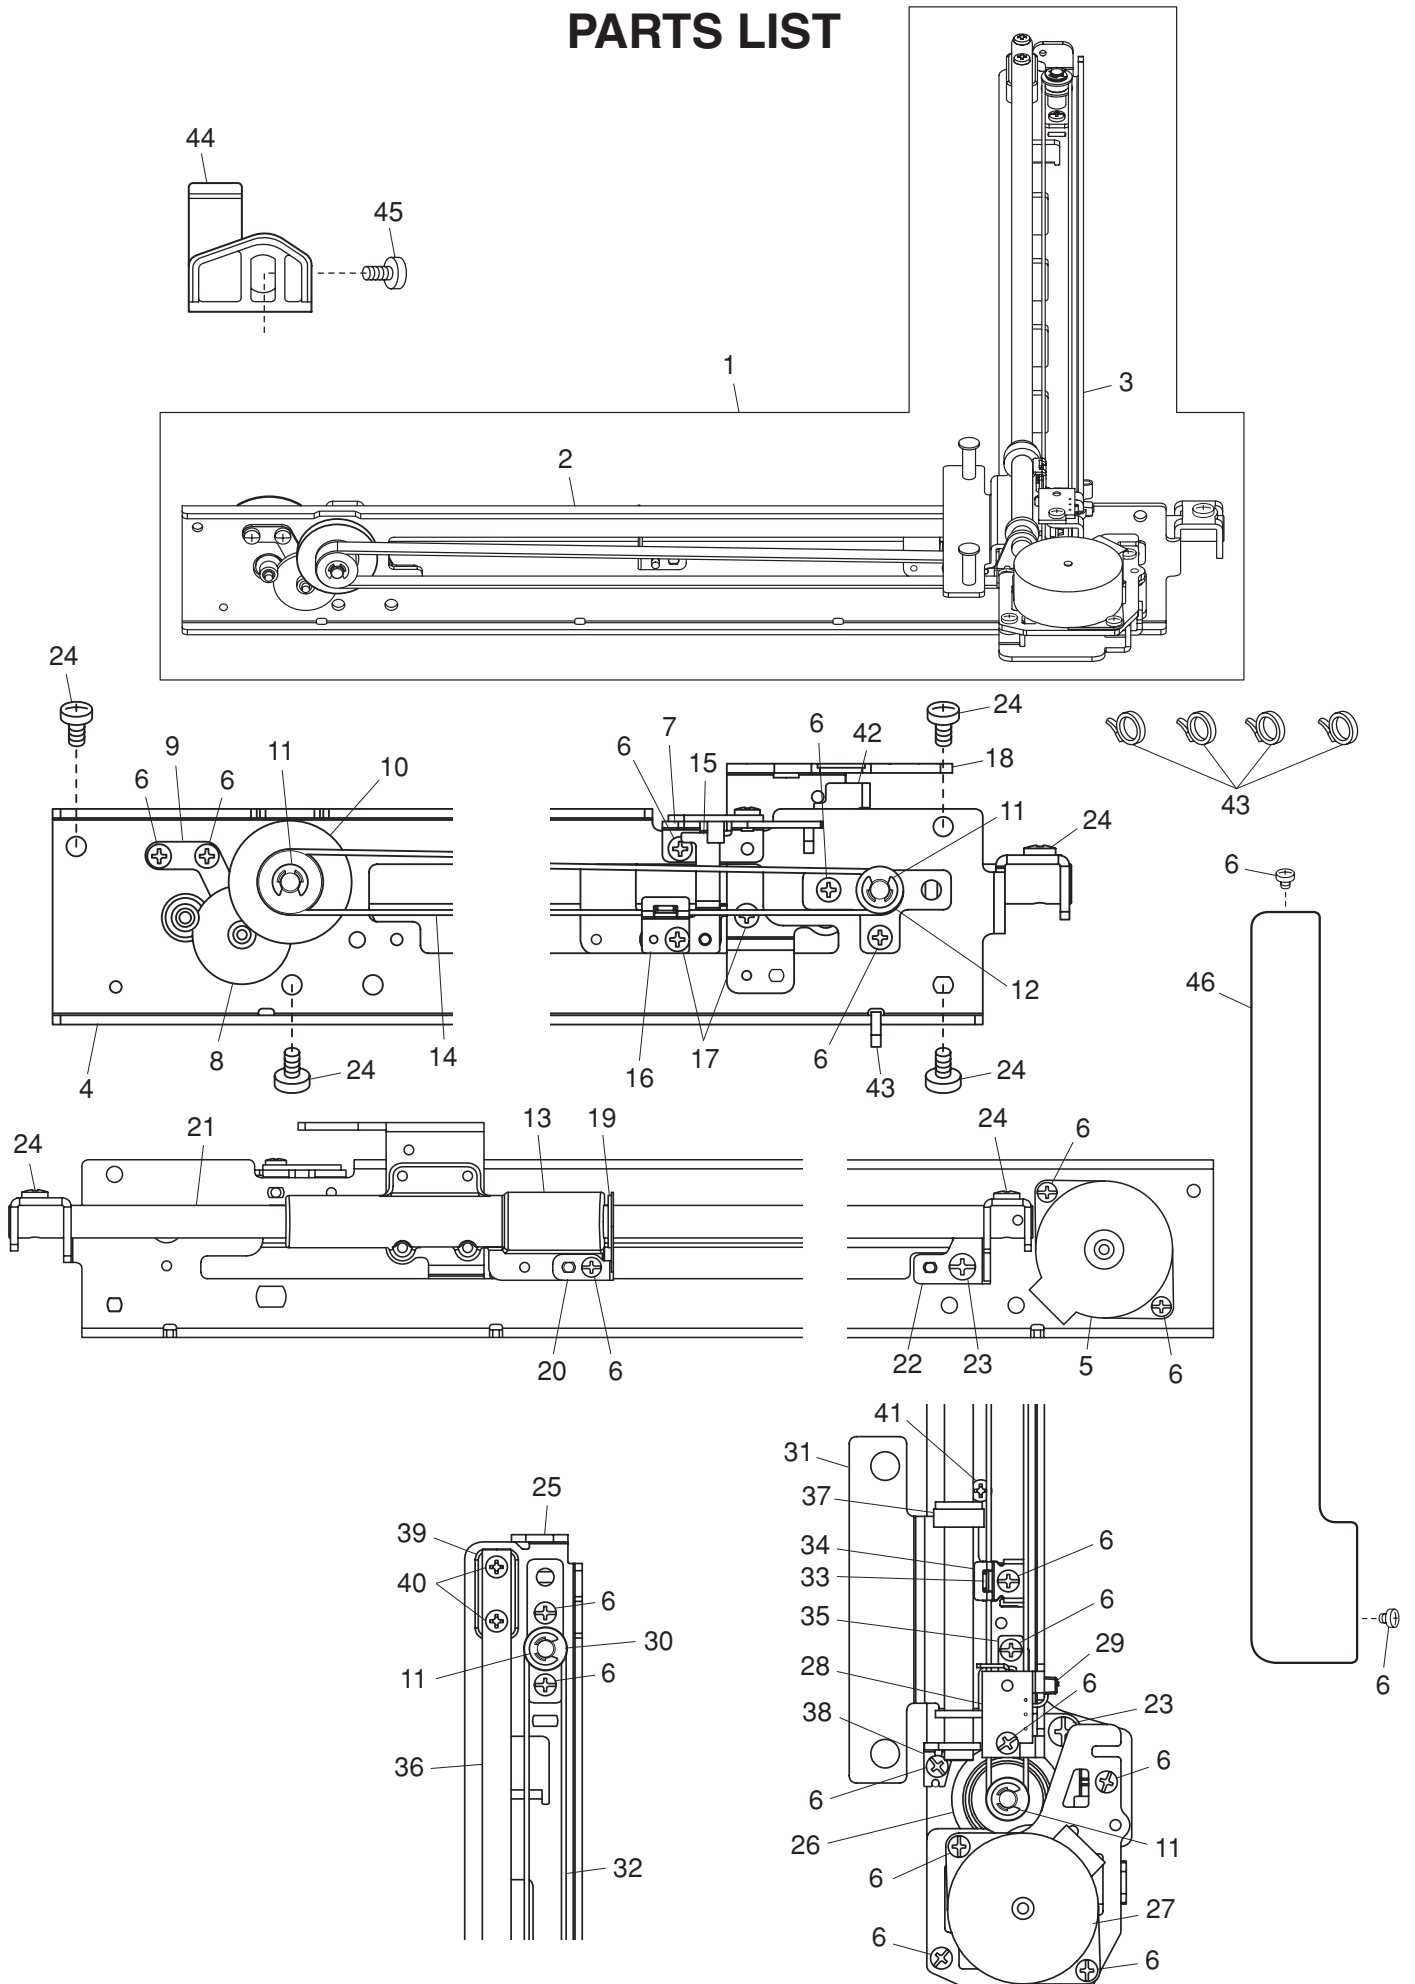

PARTS LIST

PARTS LIST

KEY NO.	PARTS NO.	DESCRIPTION
1	864622006	Carriage (unit)
2	864623007	X-carriage (unit)
3	864625009	Y-carriage (unit)
4	864032003	Carriage base
5	856508103	Stepping motor (unit)
6	000101105	Setscrew 3x4
7	856617106	X-sensor (unit)
8	859235002	Gear
9	856041000	Gear set plate
10	859236003	Gear
11	000002507	Snap ring E-4
12	864624008	X-pulley (unit)
13	864035006	X-carriage guide
14	864036007	Timing belt 630
15	864037008	X-belt set plate 1
16	864038009	X-belt set plate 2
17	000066705	Setscrew 3x8
18	864039000	Y-carriage base
19	639119001	Felt
20	864067007	Felt holder
21	864040004	X-shaft
22	864041005	X-shaft set plate
23	000103705	Setscrew 4x5
24	000081005	Setscrew 4x8
25	864042006	Y-carriage
26	864044008	Gear
27	864626000	Y motor (unit)
28	843503511	Printed circuit board E2 (unit)
29	000053606	Cord bind
30	864627001	Y-pulley (unit)
31	864046000	Embroidery hoop set plate
32	864047001	Syncrobelt 766
33	856054006	Y-belt set plate 1
34	856055007	Y-belt set plate 2
35	856056008	Y-shielding plate
36	864048002	Y-shaft
37	861051009	Felt
38	864049003	Y-shaft set plate
39	864050007	Y-shaft supporter
40	000175306	Setscrew 3x20
41	000102221	Setscrew 4x6
42	856060005	Cord cover
43	000053008	Cord binder
44	864051008	Y-carriage base
45	000080406	Setscrew 3x10
46	864052A01	Carriage cover