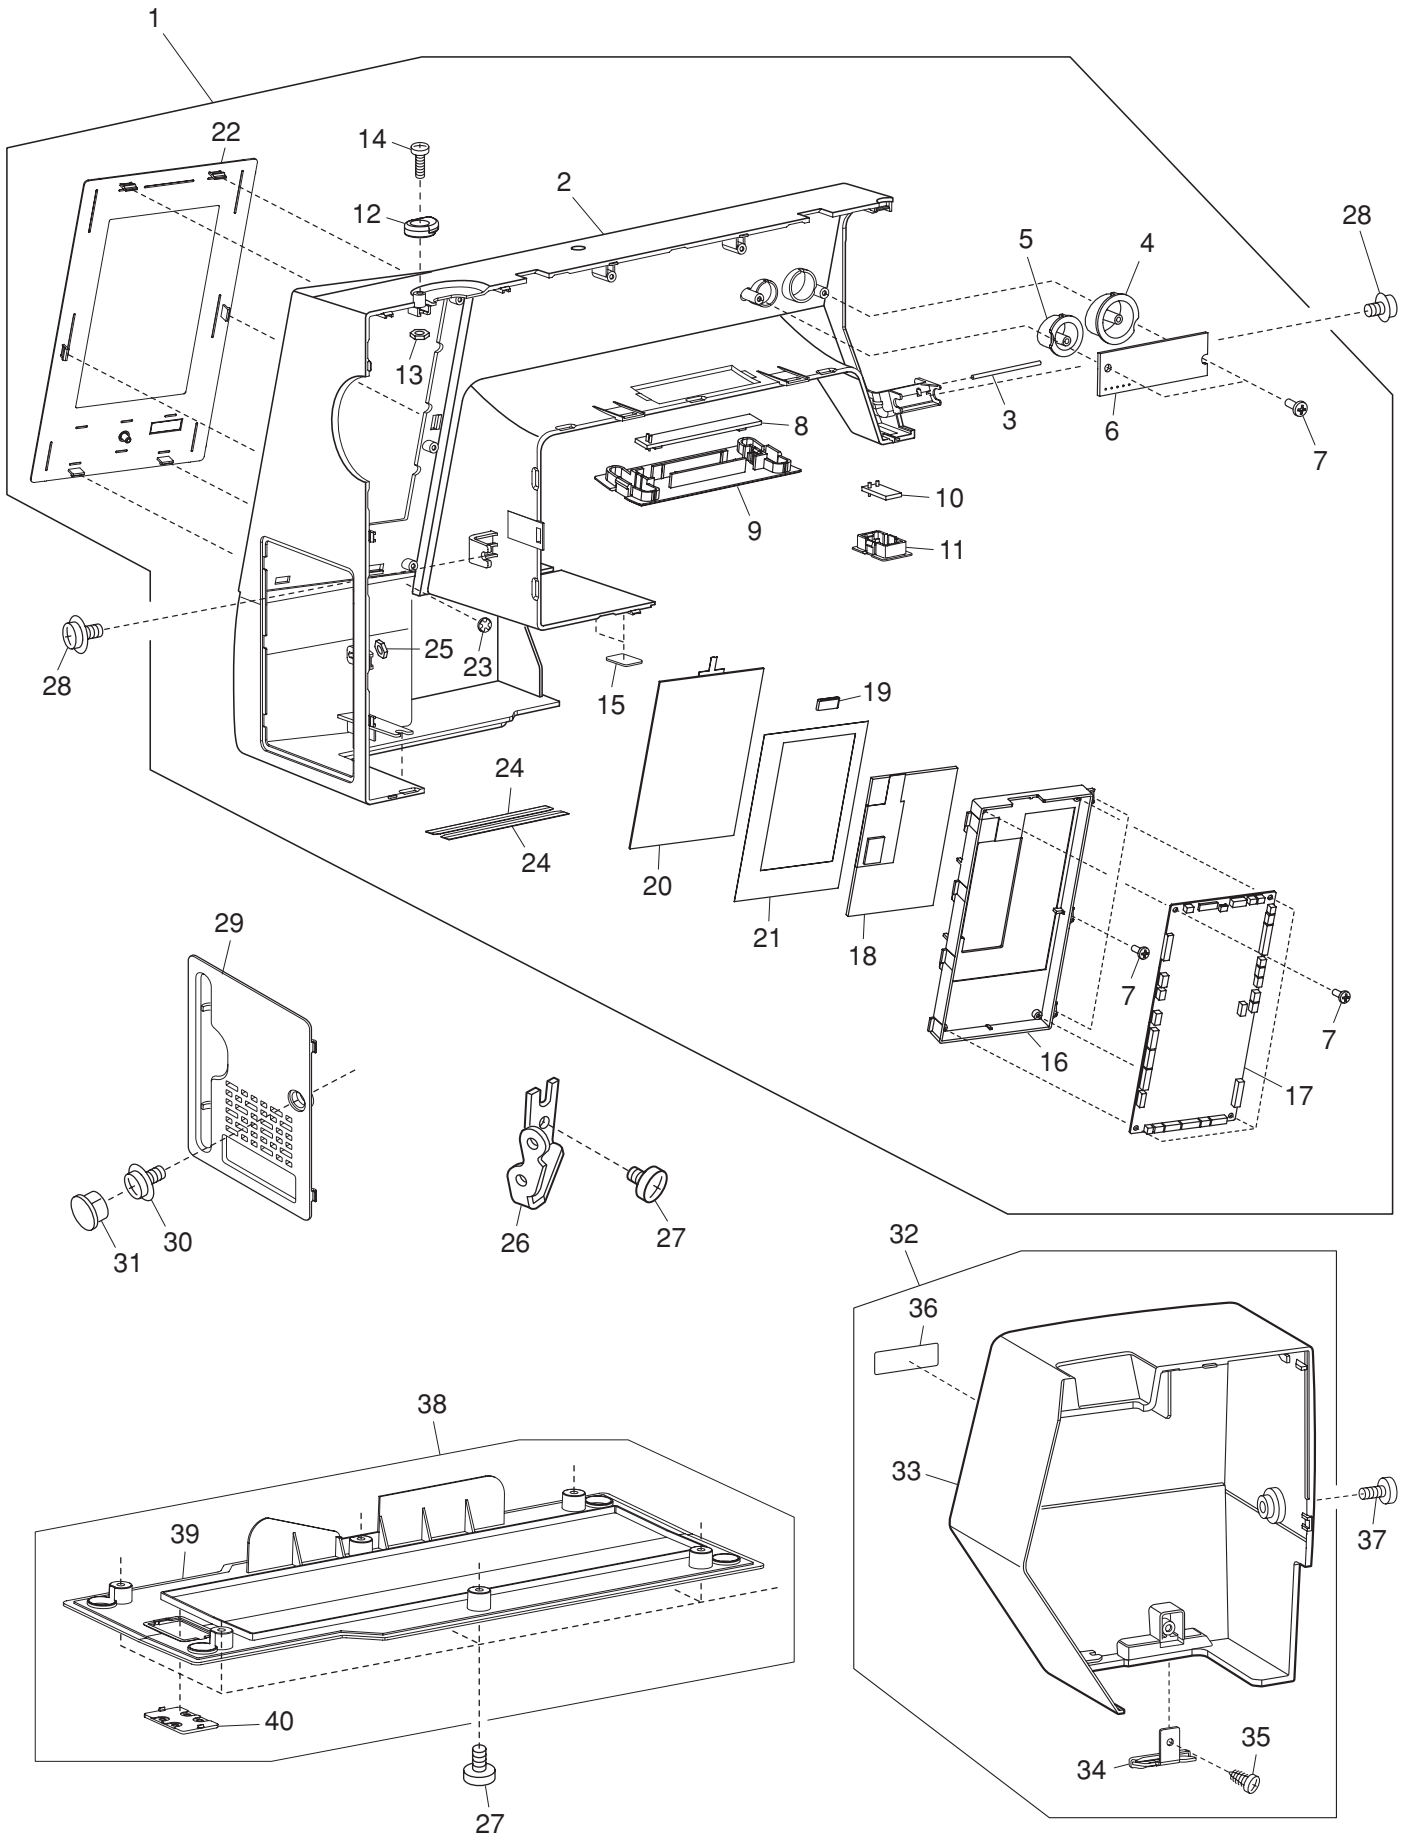

# PARTS LIST

KEY NO.	PARTS NO.	DESCRIPTION
1	864629003	Front cover (unit)
2	864055A01	Front cover
3	639075004	Thread guide
4	864056A01	Start/stop button
5	864057A01	Button 1
6	809510102	Printed circuit board F (unit)
7	000120203	Setscrew 3x8 (B)
8	858502103	Printed circuit board L1 (unit)
9	858106000	LED cover 2
10	858511909	Printed circuit board L2 (unit)
11	860167006	Lamp cover 2
12	846177108	Bobbin winder stopper
13	000061205	Nut 4-3-7
14	000101828	Setscrew 4x16
15	476003000	Felt
16	861070015	Printed circuit board A case
17	864425029	Printed circuit board A (unit)
18	863512009	LCD (unit)
19	861512003	Ferrite core
20	861505106	Touch panel (unit)
21	863126A02	Touch panel sheet
22	864064D01	Decorative plate
23	000014007	Snap ring CS-4
24	856036105	Carriage window sheet 2
25	000063104	Nut 3-2-5.5
26	639080002	Front cover set plate
27	000081005	Setscrew 4x8
28	000115205	Setscrew TP 4x6
29	864059006	Belt cover
30	000114709	Setscrew TP 3x6
31	745033002	Cap
32	864631008	Face plate (unit) (U.S.A.) (Australia) (UK) (Continental Europe) (Russia)
	864631101	Face plate (unit) (Canada)
33	864060A01	Face plate
34	832508006	Thread cutter (unit)
35	000161103	Setscrew 3x6 (B)
36	100517008	Caution sticker (Canada)
37	000103509	Setscrew 4x10
38	864633000	Base plate (unit)
39	864063003	Base plate
40	850156001	Cover lid