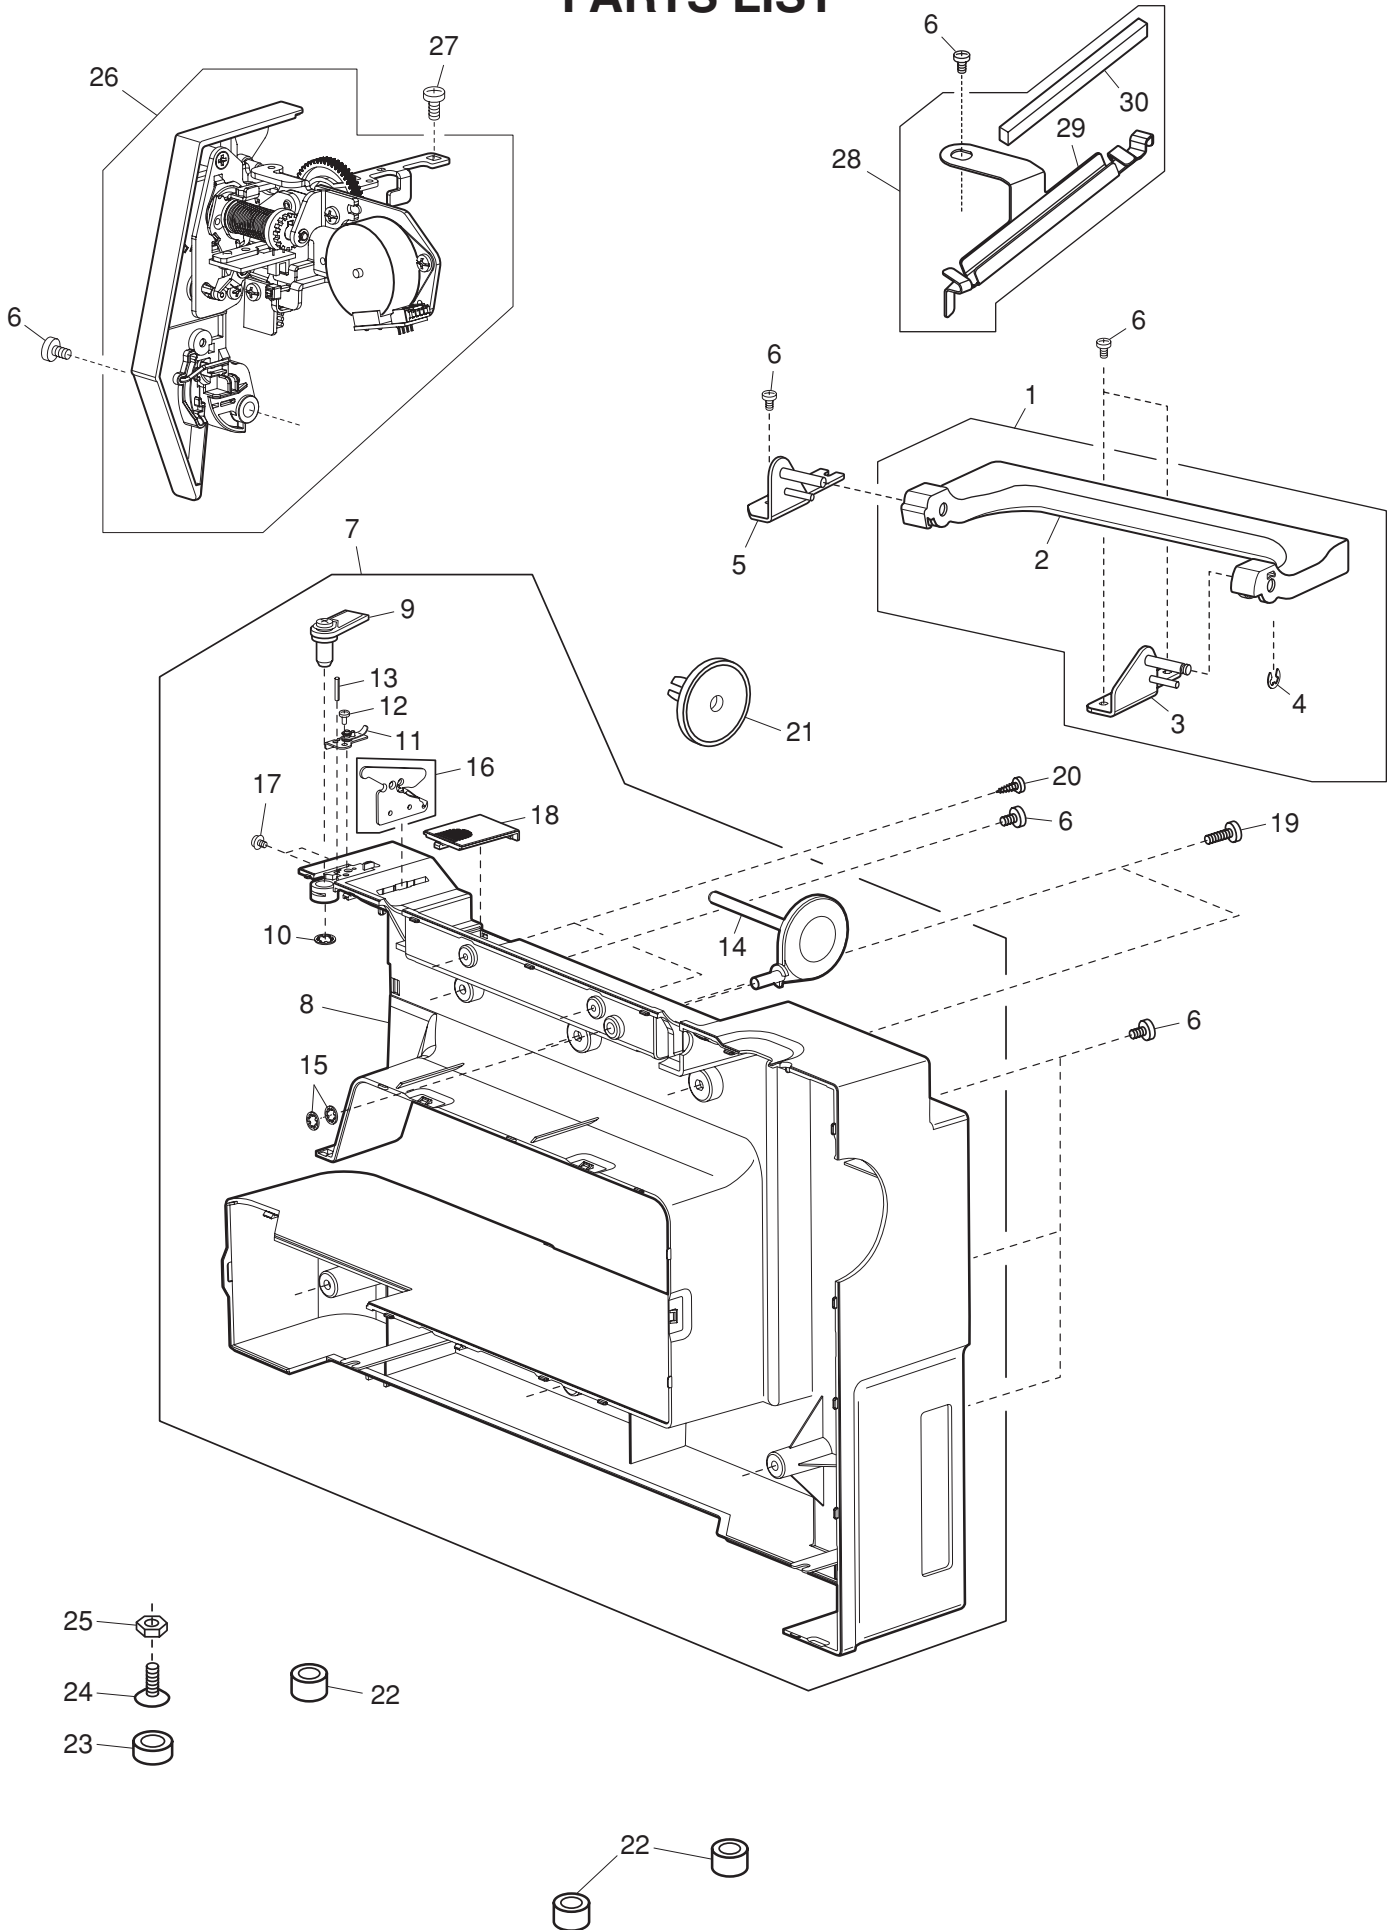

PARTS LIST

PARTS LIST

KEY NO.	PARTS NO.	DESCRIPTION
1	864620004	Carrying handle (unit)
2	864029007	Carrying handle
3	864031002	Carrying handle supporter (rear)
4	000001609	Snap ring E-5
5	864030001	Carrying handle supporter (front)
6	000081005	Setscrew 4x8
7	864628002	Rear cover (unit)
8	864054A01	Rear cover
9	650503296	Thread guide (unit)
10	000014409	Snap ring CS-8
11	834555107	Top cover thread guide plate (unit)
12	000162001	Setscrew 2.6x5
13	000020202	Spring pin 2x10
14	809027004	Spool pin
15	000013800	Snap ring CS-6
16	864634001	Pre-tension thread guide (unit)
17	000115401	Setscrew TP 3x4
18	864066006	Oiling plate
19	000101806	Setscrew 4x16
20	000161309	Setscrew 3x12
21	822020503	Spool holder (large)
22	647009002	Bed rubber foot
23	735002001	Rubber foot
24	000097808	Setscrew 5x25
25	000061412	Nut 5-3-8
26	864609007	Thread tension (unit)
27	000103509	Setscrew 4x10
28	864638005	Oiling guide (unit)
29	864075008	Oiling guide
30	763033019	String