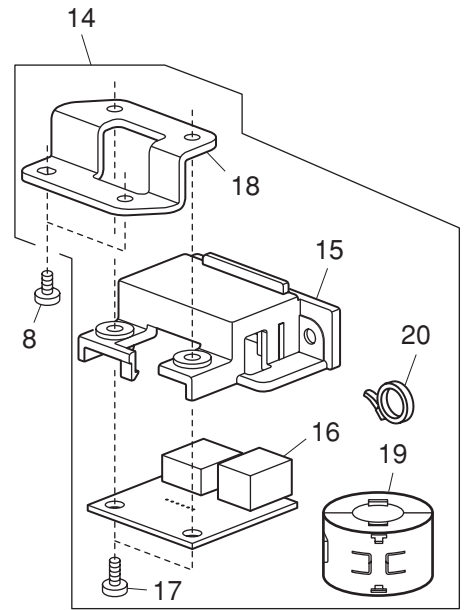

PARTS LIST

PARTS LIST

KEY NO.	PARTS NO.	DESCRIPTION
1	861616204	Presser foot actuator arm (unit)
2	861035007	Presser foot actuator arm
3	864077000	Presser foot actuator shaft
4	000001609	Snap ring E-5
5	000014605	Grip ring 6
6	854145009	Slider
7	000115629	Setscrew TP 4x8
8	000081005	Setscrew 4x8
9	000188405	Nylon clip
10	860608004	Idler (unit)
11	860021007	Idler base
12	625217100	Idler
13	000002806	Snap ring E-6
14	864619000	Printed circuit board B case (unit)
15	861090044	Printed circuit board B case
16	864505002	Printed circuit board B (unit)
17	000103509	Setscrew 4x10
18	864028006	Printed circuit board B case set plate
19	000595100	Ferrite core
20	000053101	Cord bind
21	858639007	DC motor (unit)
22	843518302	DC motor
23	000115607	Setscrew TP 4x10
24	864078001	Set plate
25	864621005	Switching power supply (unit)
26	858120103	Switching power supply plate
27	000119704	Setscrew 3x14 (B)
28	000103509	Setscrew 4x10
29	861089006	Cord guide
30	858145012	Cord guide plate
31	000115607	Setscrew TP 4x8
32	864610001	Bobbin thread sensor (unit)
33	864611002	Bobbin thread sensor motor (unit)
34	000101404	Setscrew 4x6
35	000013707	Snap ring CS-2.4