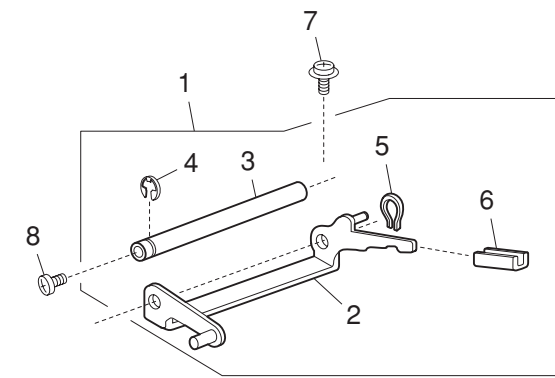

PARTS LIST

PARTS LIST

KEY NO.	PARTS NO.	DESCRIPTION
1	861616204	Presser foot actuator arm (unit)
2	861035007	Presser foot actuator arm
3	864077000	Presser foot actuator shaft
4	000001609	Snap ring E-5
5	000014605	Grip ring 6
6	854145009	Slider
7	000115629	Setscrew TP 4x8
8	000081005	Setscrew 4x8
9	000188405	Nylon clip
10	860608004	Idler (unit)
11	860021007	Idler base
12	625217100	Idler
13	000002806	Snap ring E-6
14	864619000	Printed circuit board B case (unit)
15	861090044	Printed circuit board B case
16	864505002	Printed circuit board B (unit)
17	000103509	Setscrew 4x10
18	864028006	Printed circuit board B case set plate
19	000595100	Ferrite core
20	000053101	Cord bind
21	858639007	DC motor (unit)
22	843518302	DC motor
23	000115607	Setscrew TP 4x10
24	864078001	Set plate
25	864621005	Switching power supply (unit)
26	858120103	Switching power supply plate
27	000119704	Setscrew 3x14 (B)
28	000103509	Setscrew 4x10
29	861089006	Cord guide
30	858145012	Cord guide plate
31	000115607	Setscrew TP 4x8
32	864610001	Bobbin thread sensor (unit)
33	864611002	Bobbin thread sensor motor (unit)
34	000101404	Setscrew 4x6
35	000013707	Snap ring CS-2.4