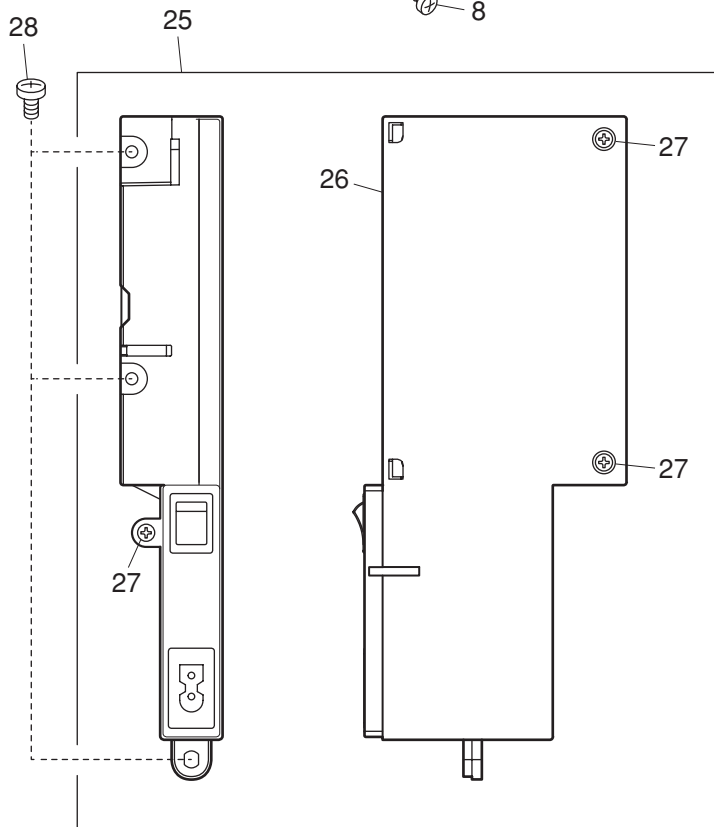

PARTS LIST

PARTS LIST

KEY NO.	PARTS NO.	DESCRIPTION
1	861616204	Presser foot actuator arm (unit)
2	861035007	Presser foot actuator arm
3	864077000	Presser foot actuator shaft
4	000001609	Snap ring E-5
5	000014605	Grip ring 6
6	854145009	Slider
7	000115629	Setscrew TP 4x8
8	000081005	Setscrew 4x8
9	000188405	Nylon clip
10	860608004	Idler (unit)
11	860021007	Idler base
12	625217100	Idler
13	000002806	Snap ring E-6
14	864619000	Printed circuit board B case (unit)
15	861090044	Printed circuit board B case
16	864505002	Printed circuit board B (unit)
17	000103509	Setscrew 4x10
18	864028006	Printed circuit board B case set plate
19	000595100	Ferrite core
20	000053101	Cord bind
21	858639007	DC motor (unit)
22	843518302	DC motor
23	000115607	Setscrew TP 4x10
24	864078001	Set plate
25	864621005	Switching power supply (unit)
26	858120103	Switching power supply plate
27	000119704	Setscrew 3x14 (B)
28	000103509	Setscrew 4x10
29	861089006	Cord guide
30	858145012	Cord guide plate
31	000115607	Setscrew TP 4x8
32	864610001	Bobbin thread sensor (unit)
33	864611002	Bobbin thread sensor motor (unit)
34	000101404	Setscrew 4x6
35	000013707	Snap ring CS-2.4