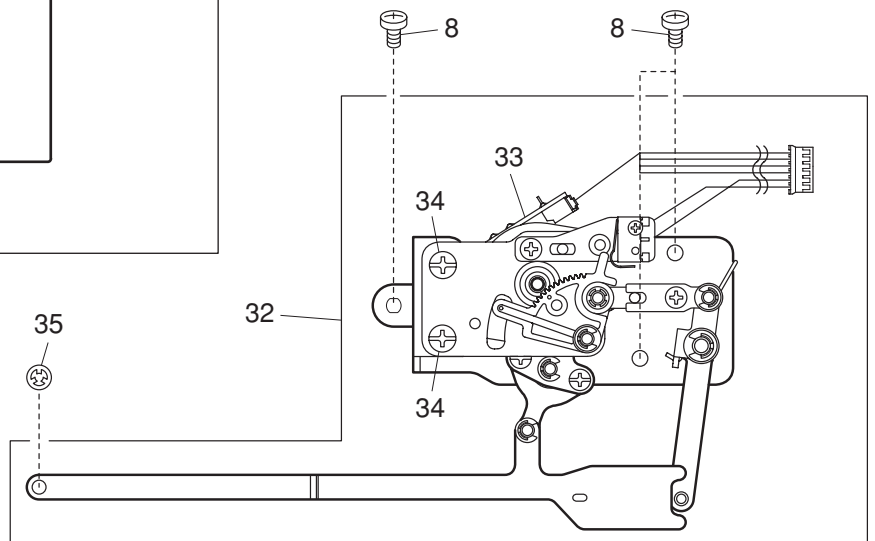

PARTS LIST

PARTS LIST

KEY NO.	PARTS NO.	DESCRIPTION
1	861616204	Presser foot actuator arm (unit)
2	861035007	Presser foot actuator arm
3	864077000	Presser foot actuator shaft
4	000001609	Snap ring E-5
5	000014605	Grip ring 6
6	854145009	Slider
7	000115629	Setscrew TP 4x8
8	000081005	Setscrew 4x8
9	000188405	Nylon clip
10	860608004	Idler (unit)
11	860021007	Idler base
12	625217100	Idler
13	000002806	Snap ring E-6
14	864619000	Printed circuit board B case (unit)
15	861090044	Printed circuit board B case
16	864505002	Printed circuit board B (unit)
17	000103509	Setscrew 4x10
18	864028006	Printed circuit board B case set plate
19	000595100	Ferrite core
20	000053101	Cord bind
21	858639007	DC motor (unit)
22	843518302	DC motor
23	000115607	Setscrew TP 4x10
24	864078001	Set plate
25	864621005	Switching power supply (unit)
26	858120103	Switching power supply plate
27	000119704	Setscrew 3x14 (B)
28	000103509	Setscrew 4x10
29	861089006	Cord guide
30	858145012	Cord guide plate
31	000115607	Setscrew TP 4x8
32	864610001	Bobbin thread sensor (unit)
33	864611002	Bobbin thread sensor motor (unit)
34	000101404	Setscrew 4x6
35	000013707	Snap ring CS-2.4