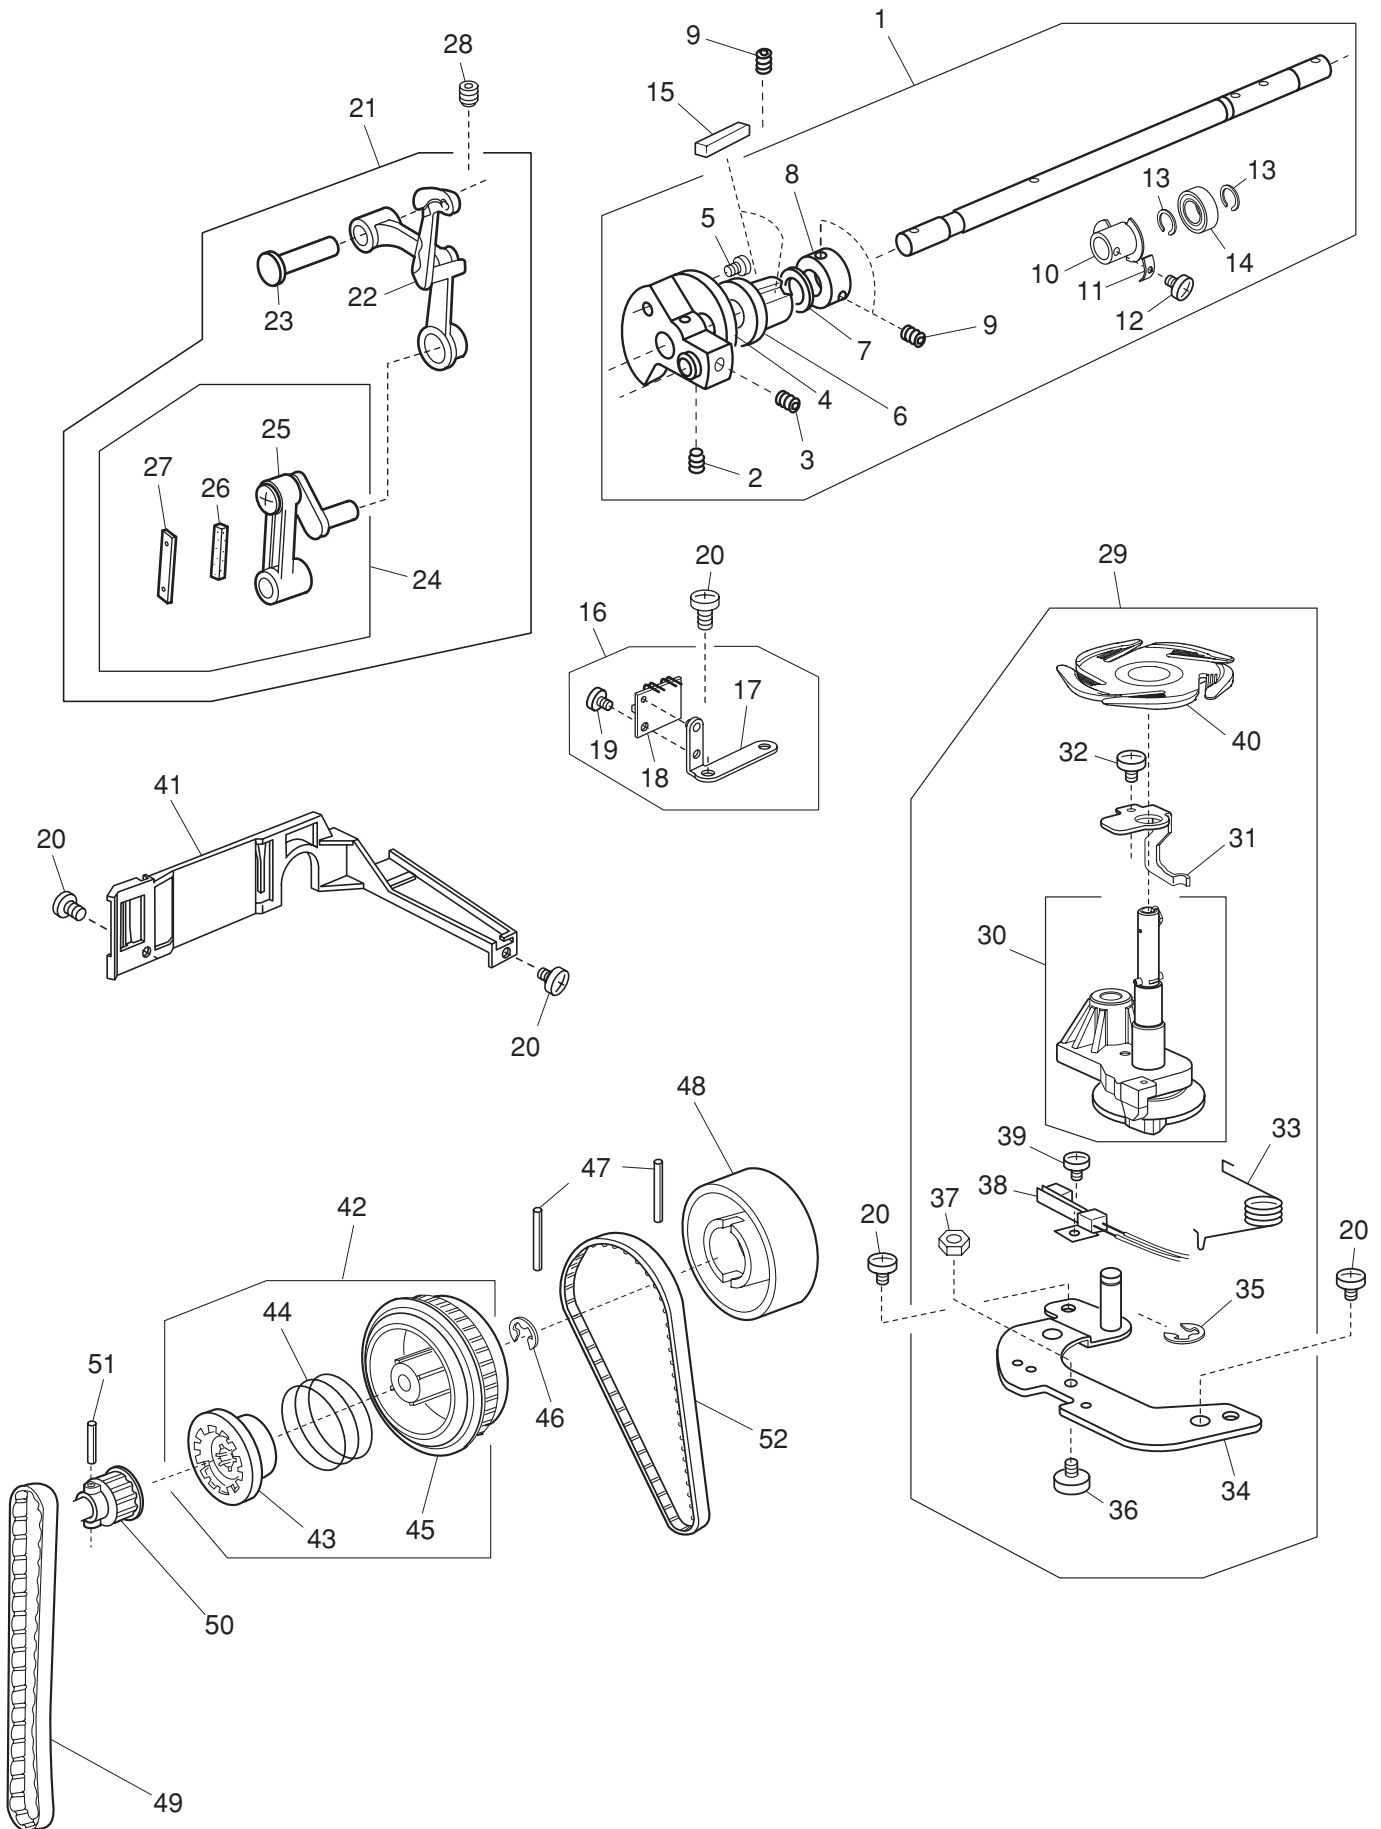

PARTS LIST

PARTS LIST

KEY NO.	PARTS NO.	DESCRIPTION
1	864601009	Upper shaft (unit)
2	000111706	Hexagonal socket screw 5x8
3	000110901	Hexagonal socket screw 5x4
4	832068009	Upper feed lifting cam
5	000078319	Setscrew 3x6
6	670079201	Upper shaft front bushing
7	000040105	Washer
8	767077006	Ring
9	000111304	Hexagonal socket screw 5x5
10	862002008	Upper shaft shield plate
11	859033008	Washer
12	000080406	Setscrew 3x10
13	000032702	Snap ring crescent
14	767178101	Ball bearing
15	731312005	Felt
16	861620304	Upper shaft sensor (unit)
17	861039001	Sensor set plate
18	807505407	Printed circuit board P (unit)
19	000101105	Setscrew 3x4
20	000081005	Setscrew 4x8
21	864639006	Thread take-up lever (whole unit)
22	820511304	Thread take-up lever (unit)
23	508048009	Thread take-up lever pin
24	846615103	Needle bar crank (unit)
25	843543007	Needle bar crank pin (unit)
26	650040005	Felt
27	650041006	Spring
28	000111201	Hexagonal socket screw 4x4
29	864618009	Bobbin winder (unit)
30	864504001	Bobbin winder (unit)
31	861096006	Clutch lever
32	000120203	Setscrew 3x8 (B)
33	861091001	Bobbin winder arm spring
34	861092105	Bobbin winder set plate
35	000001609	Snap ring E-5
36	861153002	Bobbin winder stopper screw
37	000063104	Nut 3-2-5.5
38	856512100	Leaf switch (unit)
39	000081706	Setscrew 2.5x5
40	862647001	Thread cutter holder (unit)
41	861078002	Cord guide (rear)
42	858647008	Belt wheel (unit)
43	858053001	Clutch ring
44	502065004	Clutch spring
45	858054002	Belt wheel
46	000030009	Snap ring E-10
47	000024206	Pin 3x30
48	858055003	Handwheel
49	858098001	Timing belt 178
50	858052000	Upper shaft gear
51	000004303	Pin 3x20
52	858118005	Timing belt 168