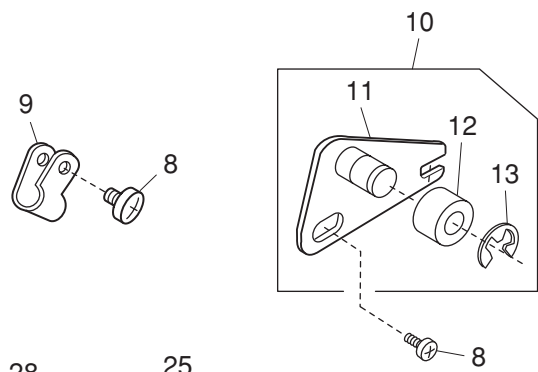

PARTS LIST

PARTS LIST

KEY NO.	PARTS NO.	DESCRIPTION
1	861616204	Presser foot actuator arm (unit)
2	861035007	Presser foot actuator arm
3	864077000	Presser foot actuator shaft
4	000001609	Snap ring E-5
5	000014605	Grip ring 6
6	854145009	Slider
7	000115629	Setscrew TP 4x8
8	000081005	Setscrew 4x8
9	000188405	Nylon clip
10	860608004	Idler (unit)
11	860021007	Idler base
12	625217100	Idler
13	000002806	Snap ring E-6
14	864619000	Printed circuit board B case (unit)
15	861090044	Printed circuit board B case
16	864505002	Printed circuit board B (unit)
17	000103509	Setscrew 4x10
18	864028006	Printed circuit board B case set plate
19	000595100	Ferrite core
20	000053101	Cord bind
21	858639007	DC motor (unit)
22	843518302	DC motor
23	000115607	Setscrew TP 4x10
24	864078001	Set plate
25	864621005	Switching power supply (unit)
26	858120103	Switching power supply plate
27	000119704	Setscrew 3x14 (B)
28	000103509	Setscrew 4x10
29	861089006	Cord guide
30	858145012	Cord guide plate
31	000115607	Setscrew TP 4x8
32	864610001	Bobbin thread sensor (unit)
33	864611002	Bobbin thread sensor motor (unit)
34	000101404	Setscrew 4x6
35	000013707	Snap ring CS-2.4