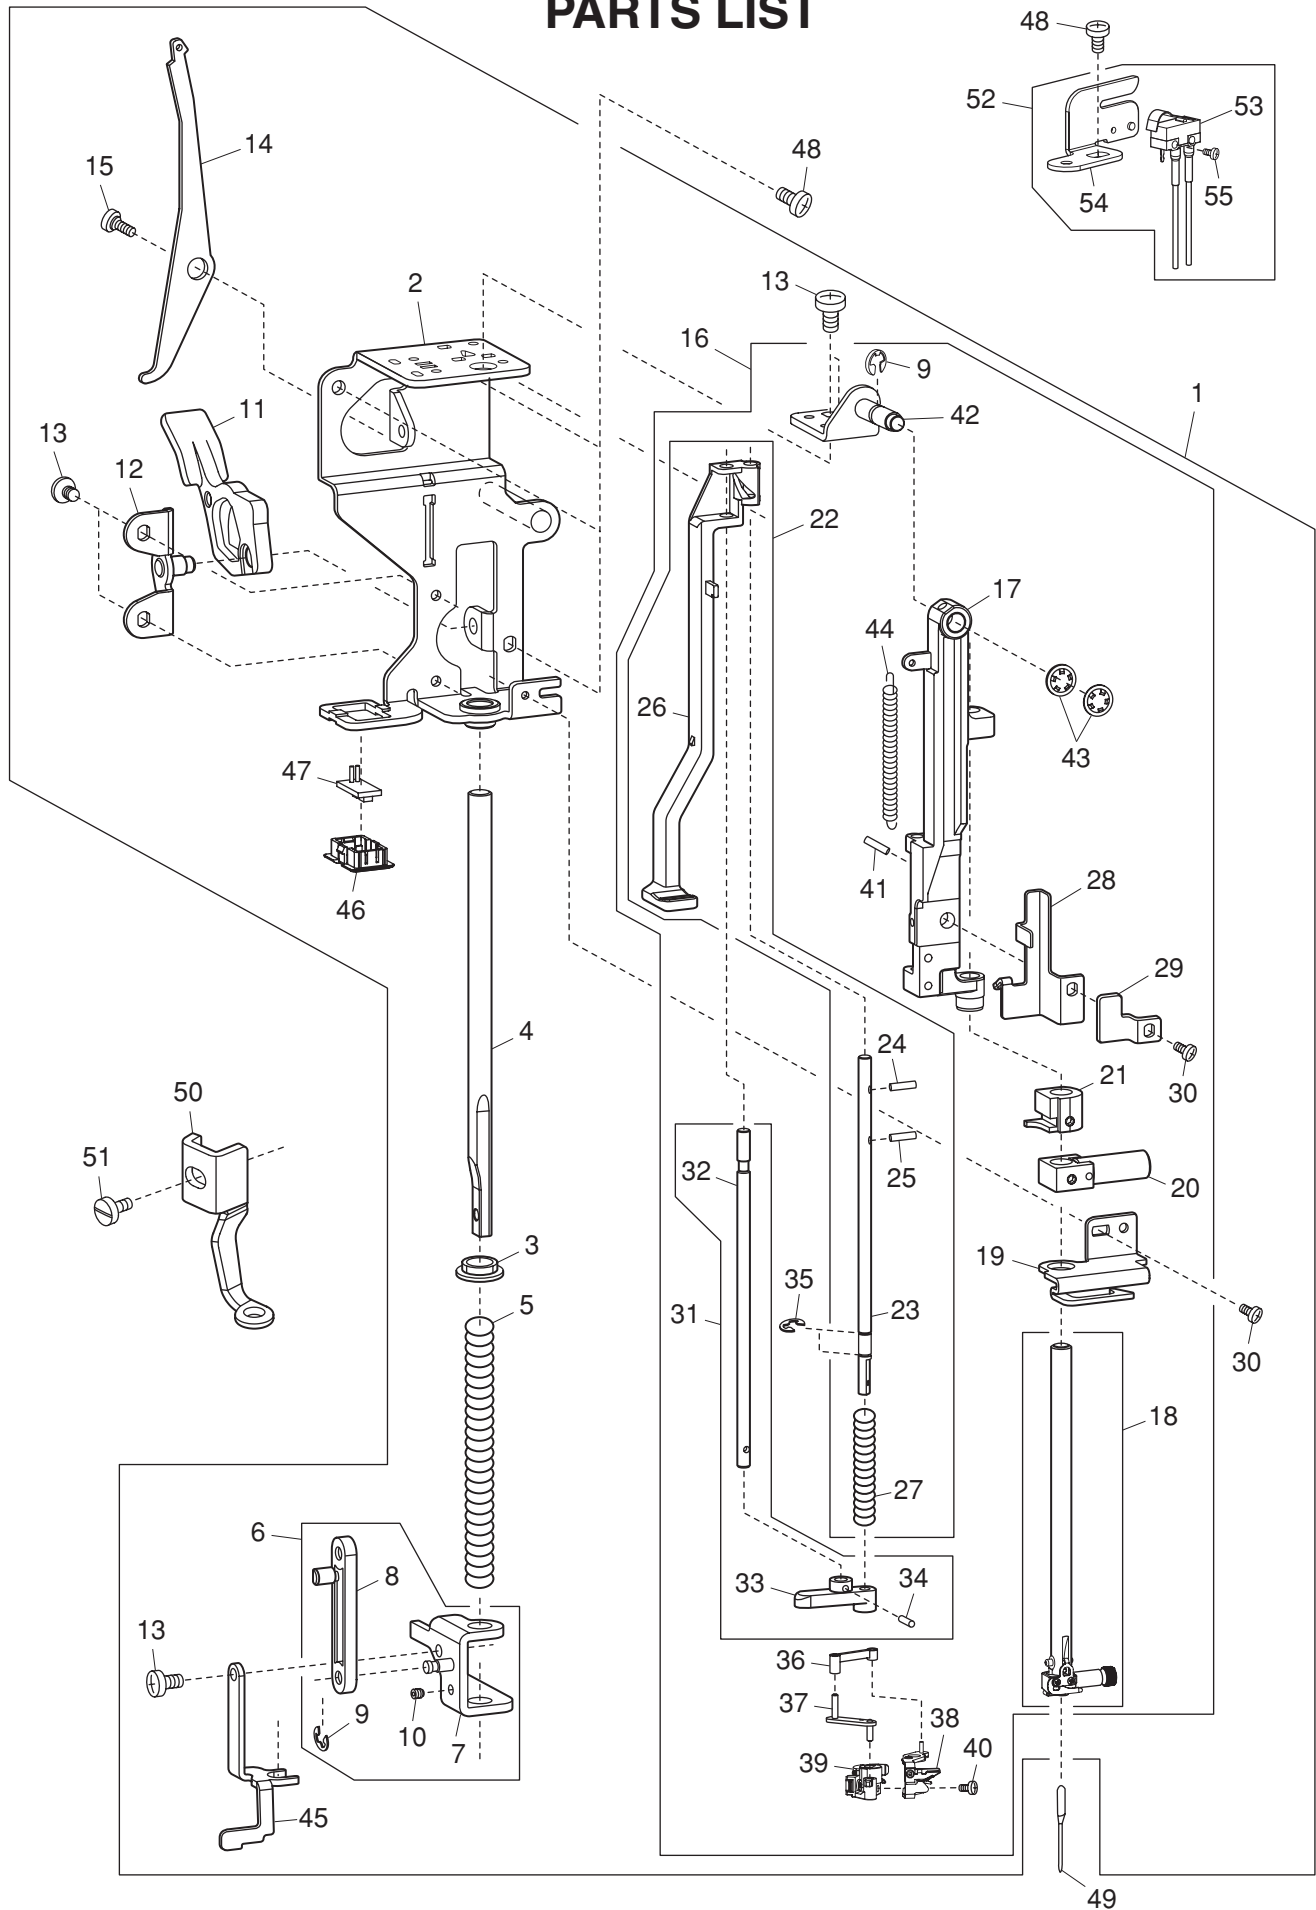

PARTS LIST

PARTS LIST

KEY NO.	PARTS NO.	DESCRIPTION
1	864602000	Presser bar base plate (unit)
2	864003005	Presser bar base plate
3	864004006	Presser bar bushing
4	827021004	Presser bar
5	864005007	Presser bar spring
6	864603001	Presser bar connecting stud (unit)
7	864006008	Presser bar connecting stud
8	861028007	Presser bar link
9	000002507	Snap ring E-4
10	000111500	Hexagonal socket screw 4x8
11	861025004	Presser foot lifter
12	864007009	Presser foot lifter set plate
13	000101404	Setscrew 4x6
14	861067008	Tension release lever
15	859273002	Setscrew
16	864604002	Needle bar supporter (unit)
17	858250000	Needle bar supporter
18	858538108	Needle bar (unit)
19	864009001	Needle drop adjusting plate
20	301504104	Needle bar connecting stud (unit)
21	858540000	Rotation pin stopper (unit)
22	864605003	Needle threader shaft (unit)
23	858255108	Needle threader shaft
24	000265500	Pin E-2x12-CH
25	000265603	Pin E-2x6-CH
26	858256006	Needle threader rever
27	863128004	Spring
28	858272008	Needle threader rever supporter
29	863131000	Needle threader rever supporter 2
30	000078319	Setscrew 3x6
31	862625003	Threader supporter shaft (unit)
32	858259009	Threader supporter shaft
33	858260003	Threader guide
34	000022204	Knock pin 2x6 (K)
35	000001207	Snap ring E-2.5
36	858265008	Link plate 1
37	858266009	Link plate 2
38	862626015	Threader guide plate (unit)
39	862627005	Hook holder (unit)
40	000230403	Setscrew 2x5
41	000125208	Pin D-2x10-CH
42	864011006	Needle bar supporter adjusting plate
43	000013903	Snap ring CS-5
44	858258008	Spring
45	864012007	Needle threader limiter plate
46	860167006	Lamp cover 2
47	859525404	Printed circuit board L2 (unit)
48	000081005	Setscrew 4x8
49	813404013	Stretch needle (Blue)
50	852890000	Embroidery foot P
51	660106001	Setscrew
52	864606004	Presser foot lifter switch (unit)
53	652520125	Micro switch (unit)
54	864013008	Presser foot lifter switch set plate
55	000102900	Setscrew 2x8