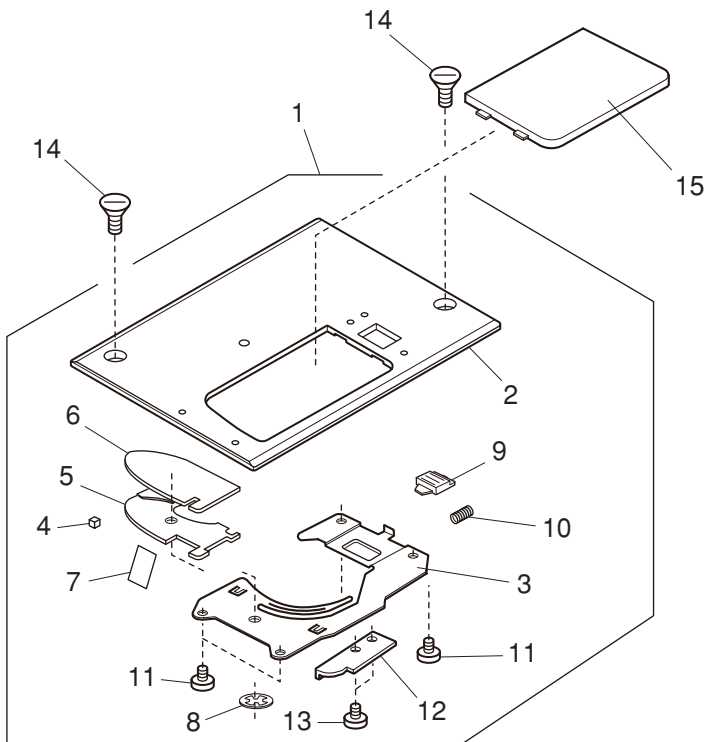

PARTS LIST

PARTS LIST

KEY NO.	PARTS NO.	DESCRIPTION
1	864615006	Needle plate (unit)
2	864024002	Needle plate
3	809133004	Hook cover plate supporter
4	861152001	Felt
5	809134005	Hook cover plate supporter base
6	809135006	Guide holder
7	809137008	Cutter
8	000014306	Snap ring CS-3
9	825016000	Hook cover plate release button
10	825017001	Spring
11	820374004	Setscrew 2x2.3
12	864025003	Rotation stopper
13	000163703	Setscrew 2x3.5
14	681009101	Setscrew
15	809136100	Hook cover plate
16	864632009	Bed cover (unit)
17	864061001	Bed cover
18	856009109	Carriage window sheet 1
19	864062002	Thread cutter cover
20	000081005	Setscrew 4x8
21	000115401	Setscrew TP 3x4
22	745033002	Cap
23	864616007	Thread cutter (unit)