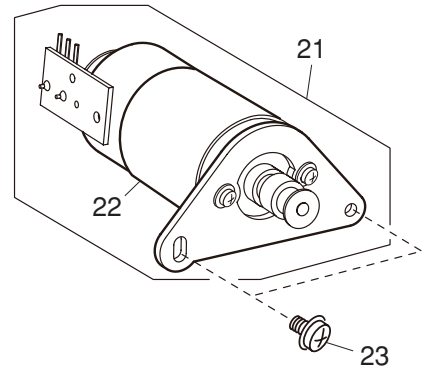

PARTS LIST

PARTS LIST

KEY NO.	PARTS NO.	DESCRIPTION
1	861616204	Presser foot actuator arm (unit)
2	861035007	Presser foot actuator arm
3	864077000	Presser foot actuator shaft
4	000001609	Snap ring E-5
5	000014605	Grip ring 6
6	854145009	Slider
7	000115629	Setscrew TP 4x8
8	000081005	Setscrew 4x8
9	000188405	Nylon clip
10	860608004	Idler (unit)
11	860021007	Idler base
12	625217100	Idler
13	000002806	Snap ring E-6
14	864619000	Printed circuit board B case (unit)
15	861090044	Printed circuit board B case
16	864505002	Printed circuit board B (unit)
17	000103509	Setscrew 4x10
18	864028006	Printed circuit board B case set plate
19	000595100	Ferrite core
20	000053101	Cord bind
21	858639007	DC motor (unit)
22	843518302	DC motor
23	000115607	Setscrew TP 4x10
24	864078001	Set plate
25	864621005	Switching power supply (unit)
26	858120103	Switching power supply plate
27	000119704	Setscrew 3x14 (B)
28	000103509	Setscrew 4x10
29	861089006	Cord guide
30	858145012	Cord guide plate
31	000115607	Setscrew TP 4x8
32	864610001	Bobbin thread sensor (unit)
33	864611002	Bobbin thread sensor motor (unit)
34	000101404	Setscrew 4x6
35	000013707	Snap ring CS-2.4