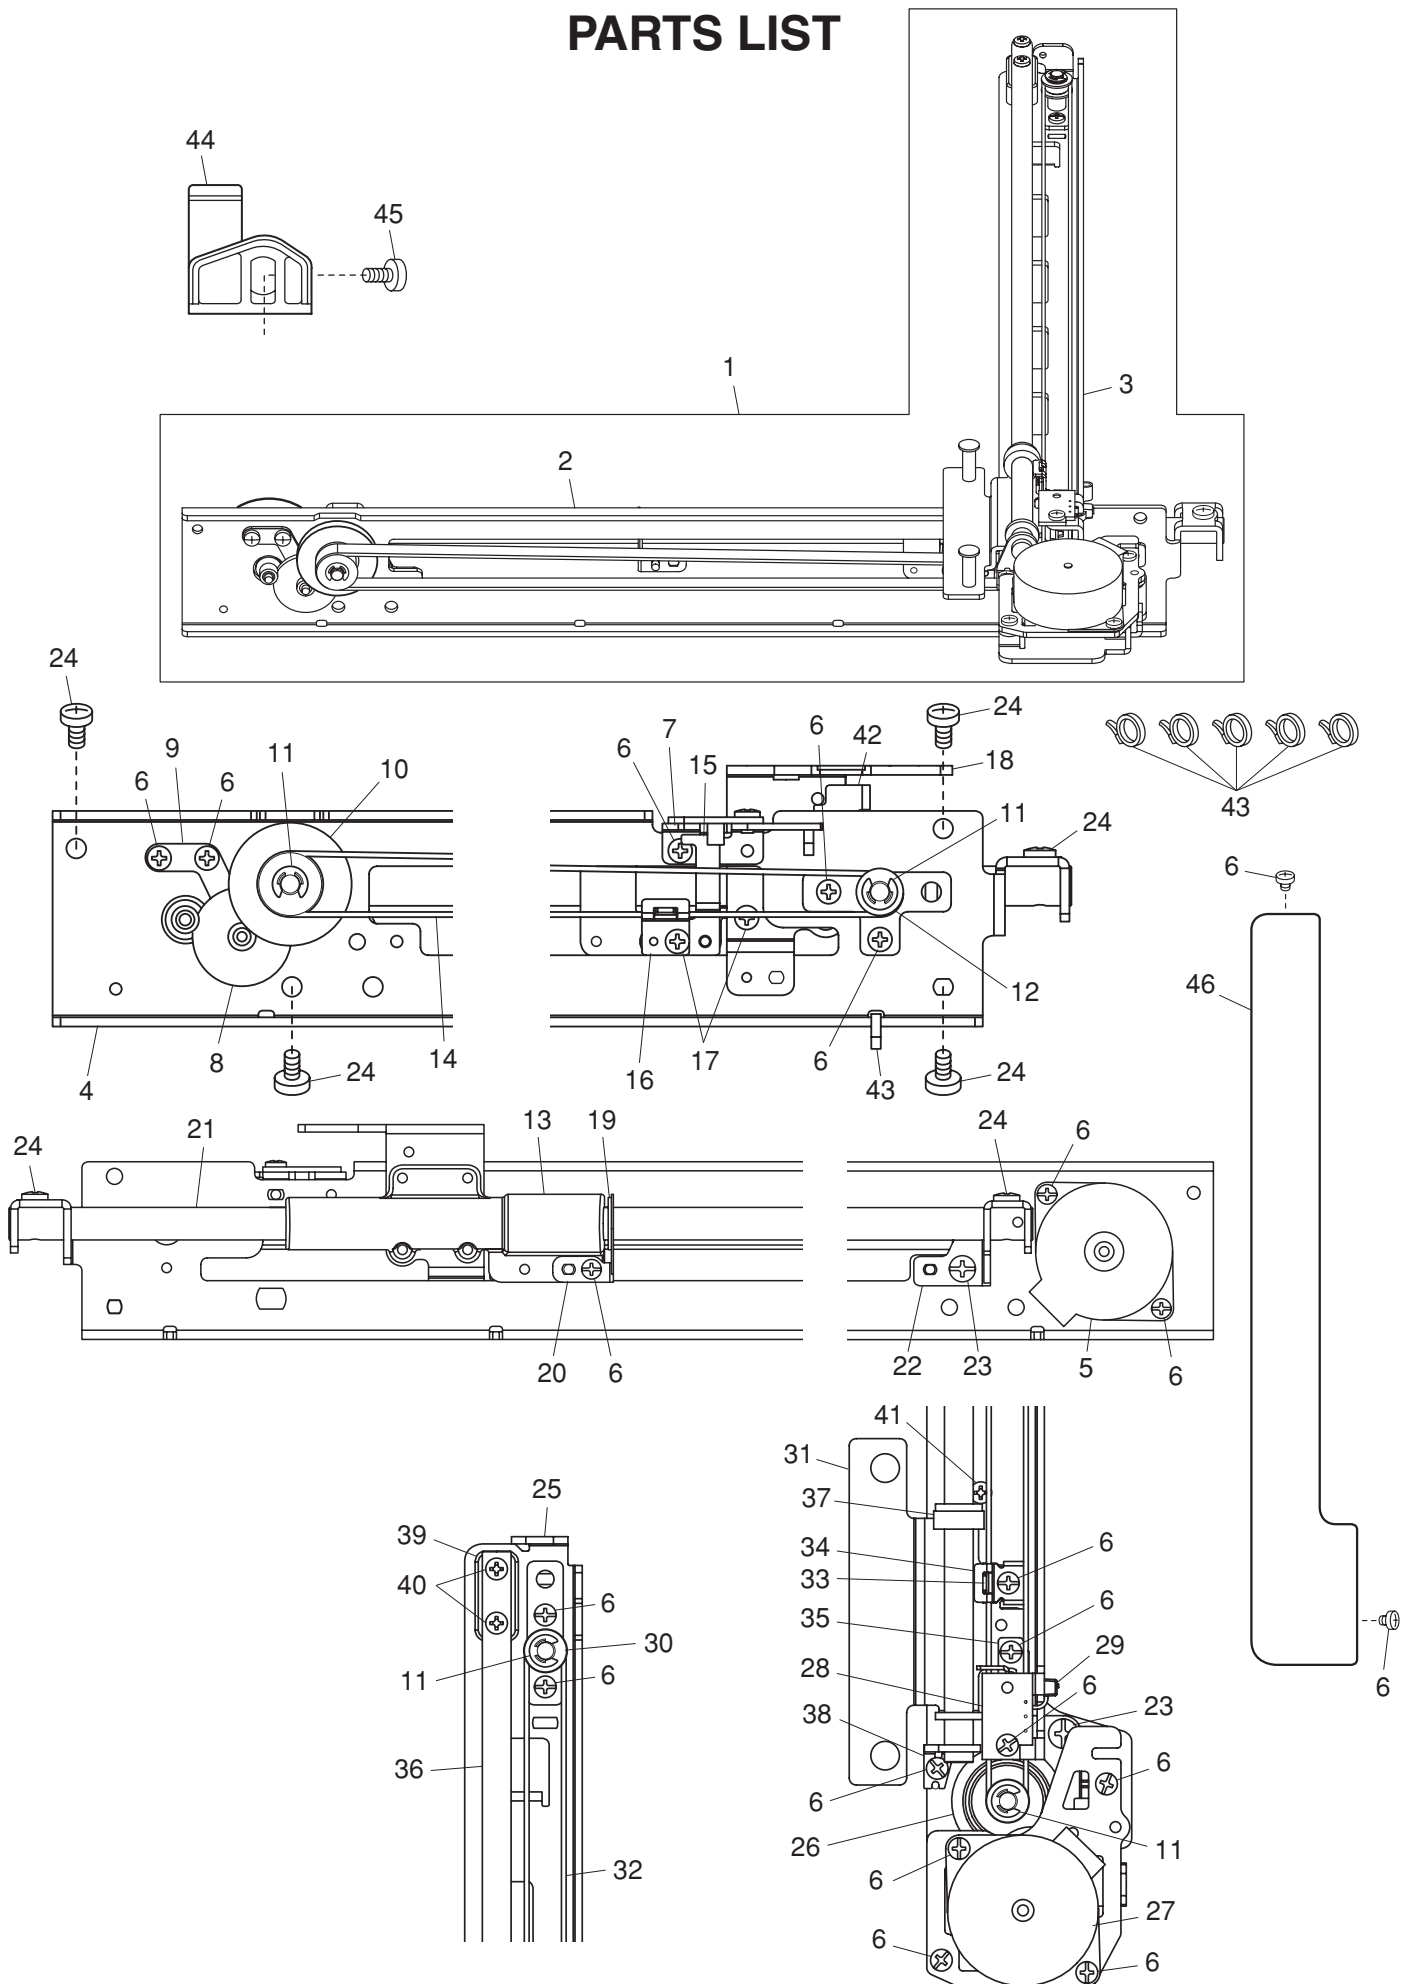

PARTS LIST

PARTS LIST

KEY NO.	PARTS NO.	DESCRIPTION
1	864622006	Carriage (unit)
2	864623007	X-carriage (unit)
3	864625009	Y-carriage (unit)
4	864032003	Carriage base
5	856508103	Stepping motor (unit)
6	000101105	Setscrew 3x4
7	856617106	X-sensor (unit)
8	859235002	Gear
9	856041000	Gear set plate
10	859236003	Gear
11	000002507	Snap ring E-4
12	864624008	X-pulley (unit)
13	864035006	X-carriage guide
14	864036007	Timing belt 630
15	864037008	X-belt set plate 1
16	864038009	X-belt set plate 2
17	000066705	Setscrew 3x8
18	864039000	Y-carriage base
19	639119001	Felt
20	864067007	Felt holder
21	864040004	X-shaft
22	864041005	X-shaft set plate
23	000103705	Setscrew 4x5
24	000081005	Setscrew 4x8
25	864042006	Y-carriage
26	864044008	Gear
27	864626000	Y motor (unit)
28	843503511	Printed circuit board E2 (unit)
29	000053606	Cord bind
30	864627001	Y-pulley (unit)
31	864046000	Embroidery hoop set plate
32	864047001	Syncrobelt 766
33	856054006	Y-belt set plate 1
34	856055007	Y-belt set plate 2
35	856056008	Y-shielding plate
36	864048002	Y-shaft
37	861051009	Felt
38	864049003	Y-shaft set plate
39	864050007	Y-shaft supporter
40	000175306	Setscrew 3x20
41	000102221	Setscrew 4x6
42	856060005	Cord cover
43	000053008	Cord binder
44	864051008	Y-carriage base
45	000080406	Setscrew 3x10
46	864052A01	Carriage cover