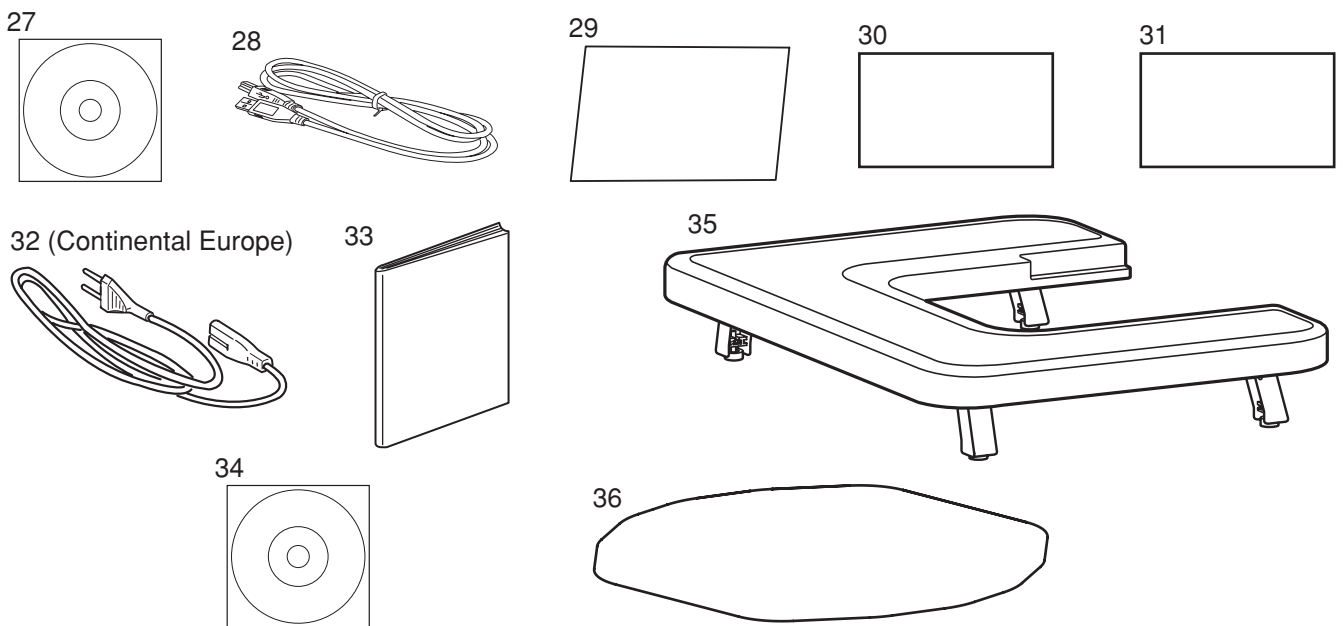

PARTS LIST

PARTS LIST

KEY NO.	PARTS NO.	DESCRIPTION
1	864870012	Standard accessories (unit) (Continental Europe)
2	102261103	Bobbin
3	802424004	Lint brush
4	820832005	Screwdriver (large)
5	653802002	Screwdriver (small)
6	809041004	Extra spool pin
7	822020503	Spool holder (large)
8	822019509	Spool holders (small)
9	862408008	Spool holders (special)
10	860194002	Touch panel stylus
11	803813203	Scissors
12	852802108	Needle set (unit)
13	846652607	Bobbin holder (unit)
14	859858007	Bobbin holder cleaner (unit)
15	861805305	Magnetic clamps (unit)
16	861805006	Magnetic clamps (unit)
17	861826003	Caution card
18	864809009	Embroidery hoop RE28b (whole unit)
19	864809102	Embroidery hoop RE28b (unit)
20	864809A01	Template RE28b
21	864801001	Embroidery hoop SQ20b (whole unit)
22	864801104	Embroidery hoop SQ20b (unit)
23	864801A01	Template SQ20b
24	864802002	Embroidery hoop RE20b (whole unit)
25	864802105	Embroidery hoop RE20b (unit)
26	864802A01	Template RE20b
27	864810003	CD-ROM (Embroidery Editor)
28	850403006	USB cable
29	864818012	Quick reference chart (French)
	864818023	Quick reference chart (Dutch)
	864818034	Quick reference chart (German)
30	864811004	Instructional card (English)
31	858801002	Caution card
32	830335004	Power cable (Continental Europe)
33	864800011	Instruction book (French)
	864800022	Instruction book (Dutch)
	864800033	Instruction book (German)
34	864819002	Instructional DVD
35	864805005	Extra wide table
36	864807007	Dust cover