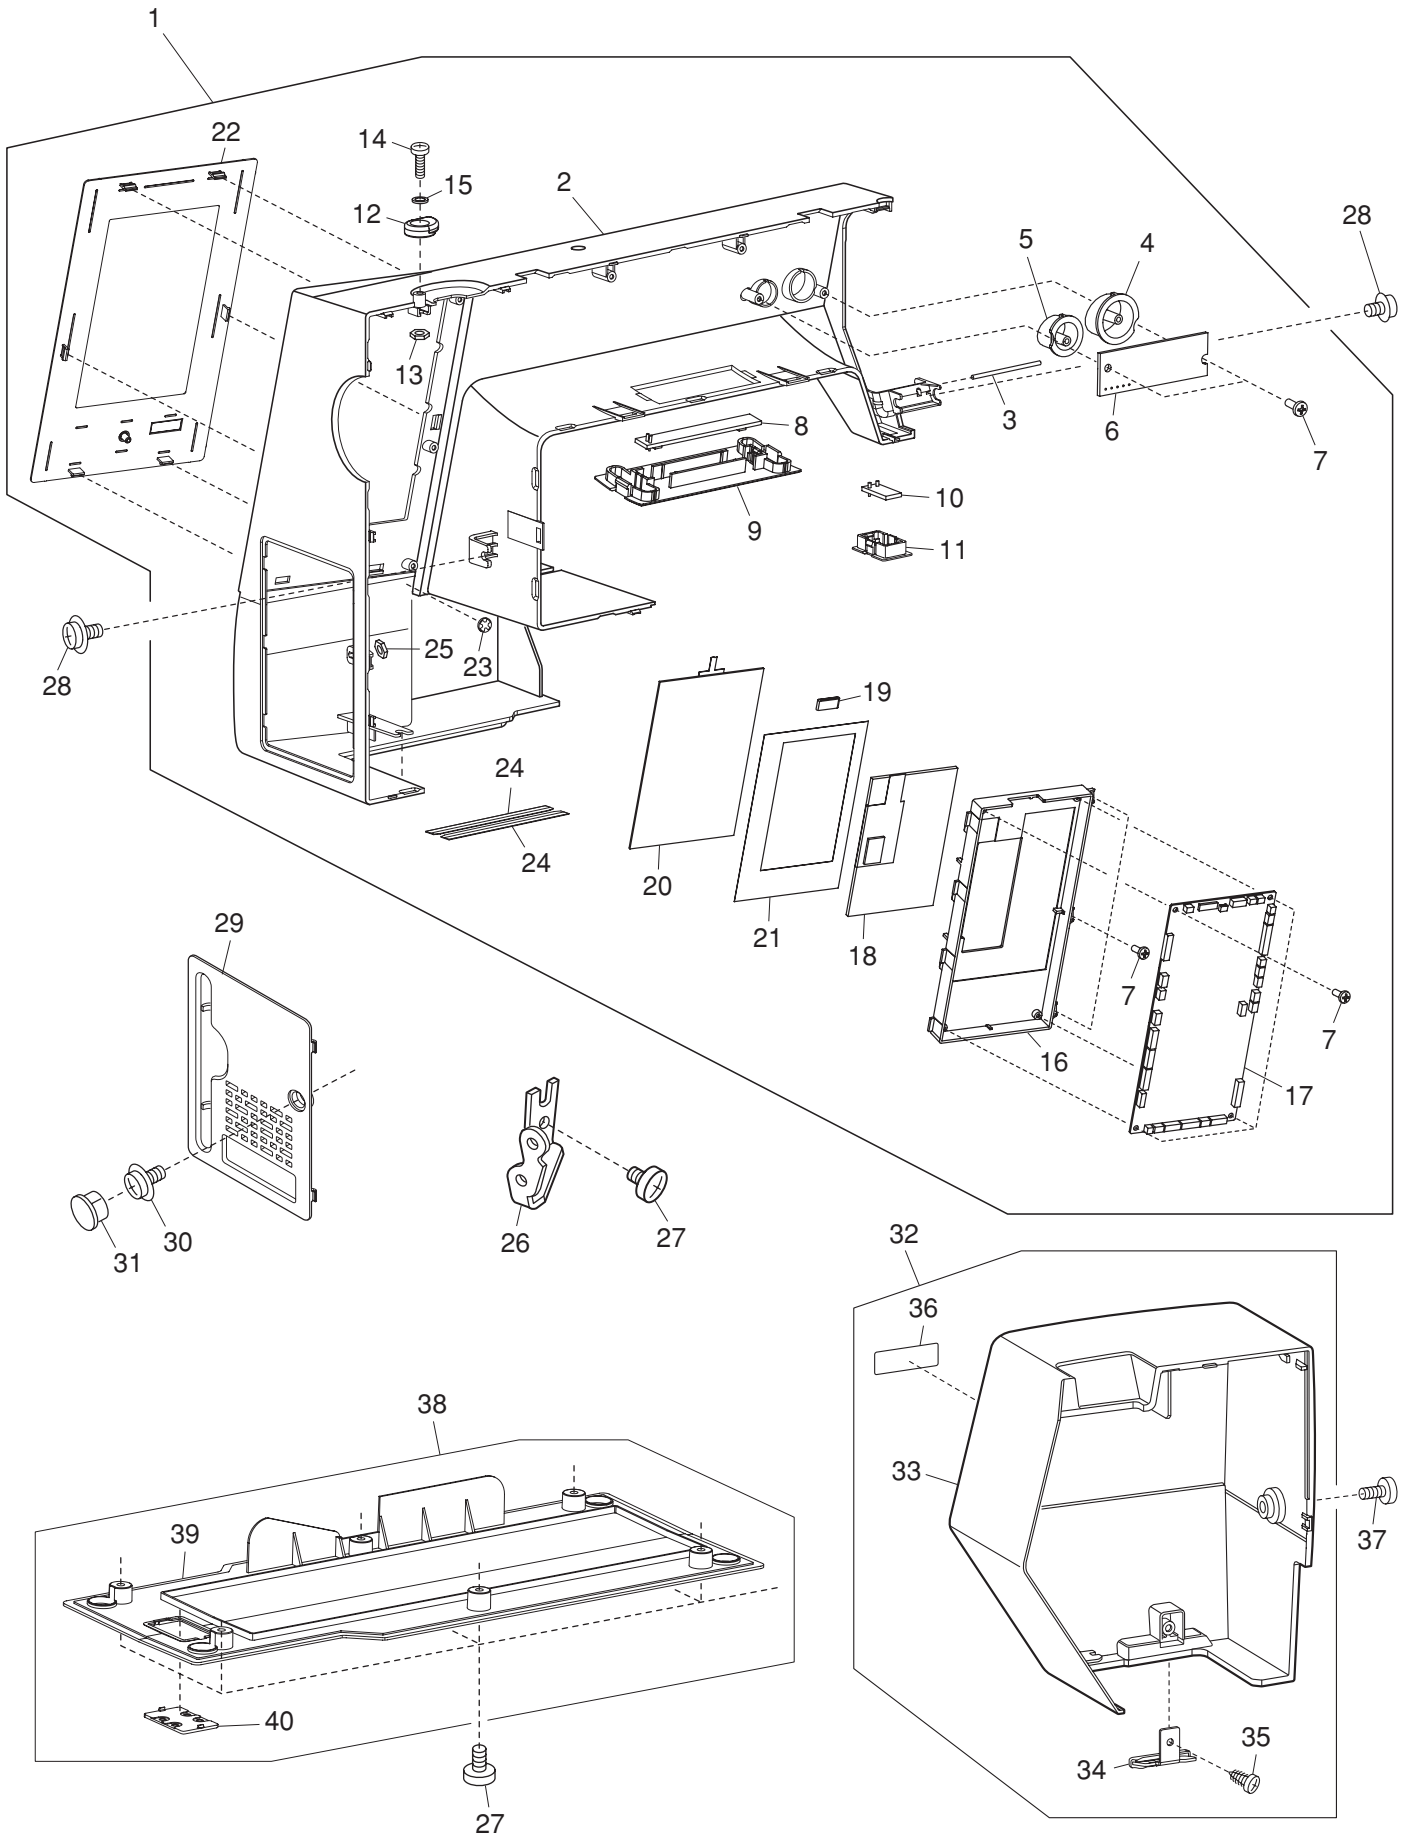

# PARTS LIST

KEY NO.	PARTS NO.	DESCRIPTION
1	864629003	Front cover (unit)
2	864055A01	Front cover
3	639075004	Thread guide
4	864056A01	Start/stop button
5	864057A01	Button 1
6	809510102	Printed circuit board F (unit)
7	000120203	Setscrew 3x8 (B)
8	858502103	Printed circuit board L1 (unit)
9	858106000	LED cover 2
10	858511909	Printed circuit board L2 (unit)
11	860167006	Lamp cover 2
12	846177108	Bobbin winder stopper
13	000061205	Nut 4-3-7
14	000101828	Setscrew 4x16
15	000071013	Washer
16	861070015	Printed circuit board A case
17	864506025	Printed circuit board A (unit)
18	863512009	LCD (unit)
19	861512003	Ferrite core
20	861505106	Touch panel (unit)
21	863126A02	Touch panel sheet
22	864064D01	Decorative plate
23	000014007	Snap ring CS-4
24	856036105	Carriage window sheet 2
25	000063104	Nut 3-2-5.5
26	639080002	Front cover set plate
27	000081005	Setscrew 4x8
28	000115205	Setscrew TP 4x6
29	864059006	Belt cover
30	000114709	Setscrew TP 3x6
31	745033002	Cap
32	864631008	Face plate (unit) (U.S.A.) (Australia) (UK) (Continental Europe) (Russia)
	864631101	Face plate (unit) (Canada)
33	864060A01	Face plate
34	832508006	Thread cutter (unit)
35	000161103	Setscrew 3x6 (B)
36	100517008	Caution sticker (Canada)
37	000103509	Setscrew 4x10
38	864633000	Base plate (unit)
39	864063003	Base plate
40	850156001	Cover lid