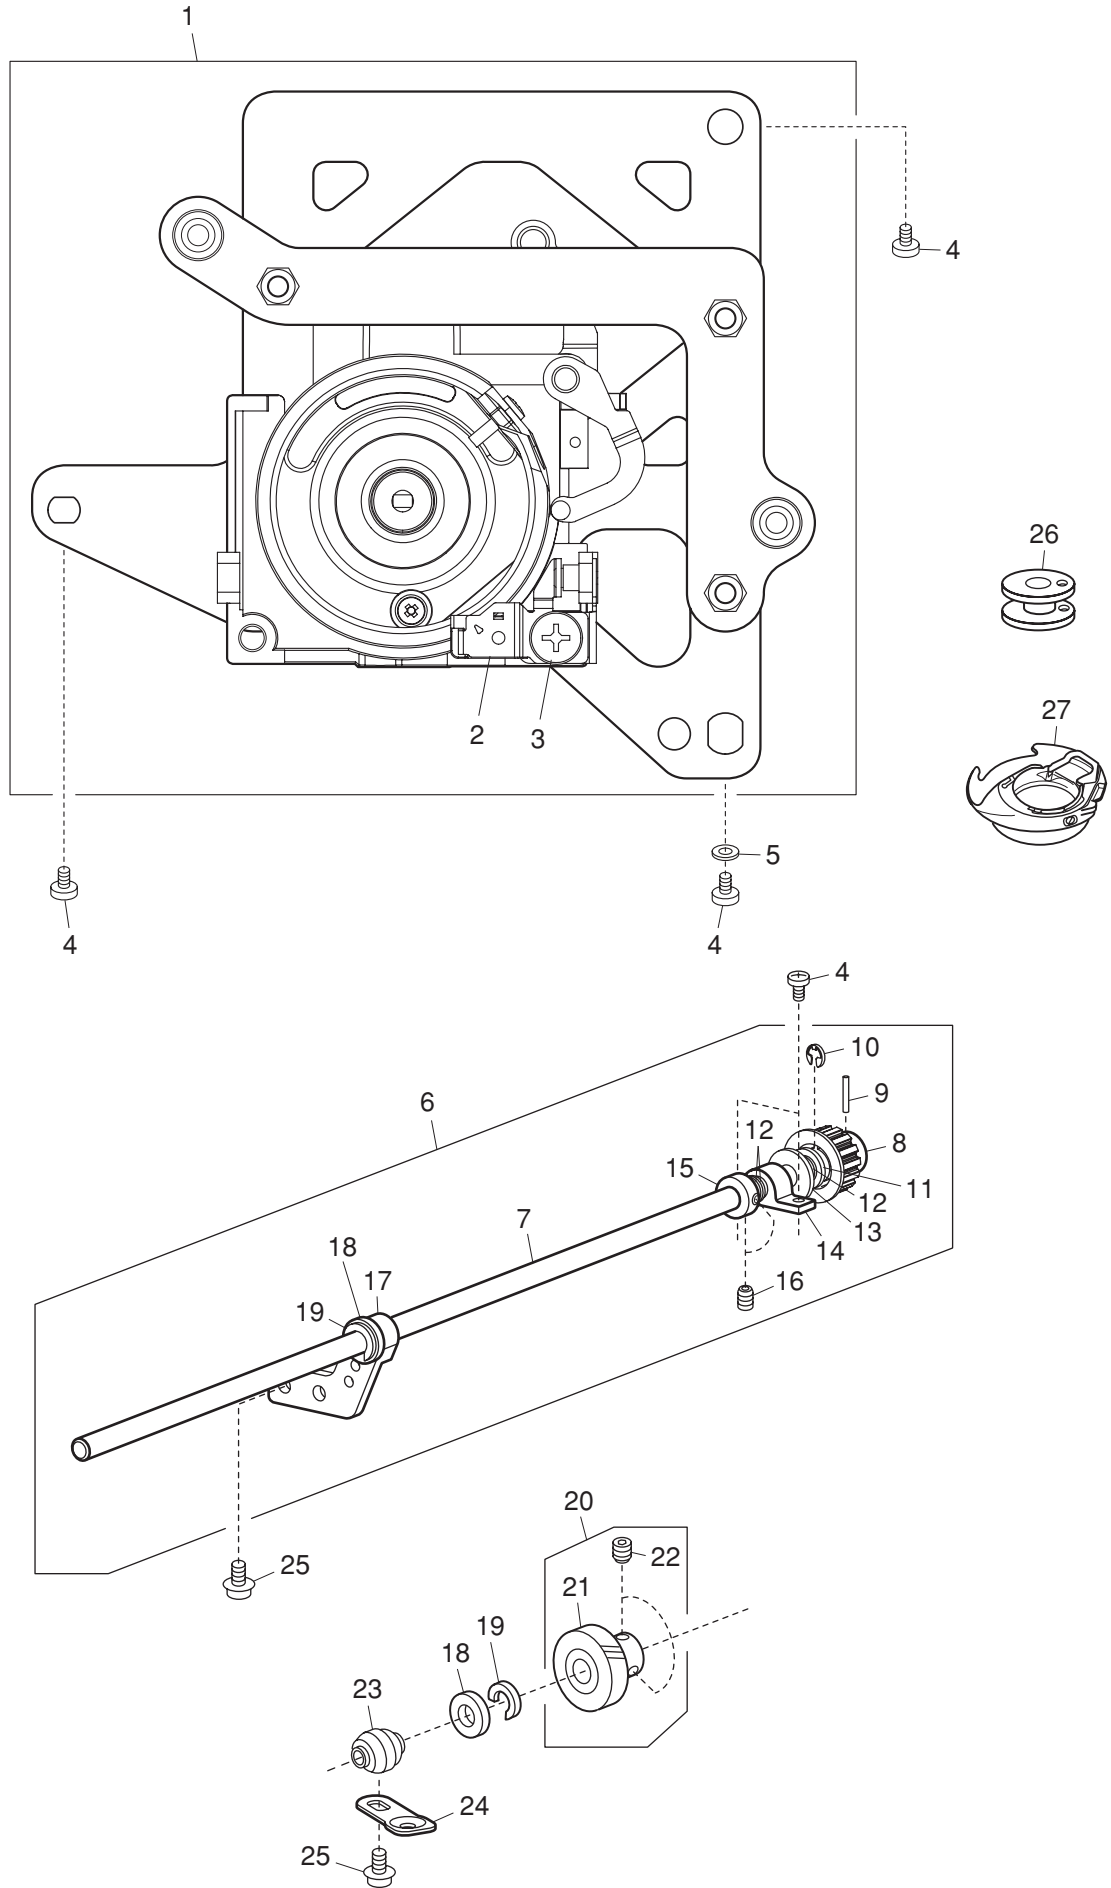

PARTS LIST

PARTS LIST

KEY NO.	PARTS NO.	DESCRIPTION
1	864613004	Hook race (unit)
2	864632003	Bobbin holder stopper (unit)
3	000160504	Setscrew 4x12
4	000081005	Setscrew 4x8
5	000070506	Washer 4
6	864614005	Lower shaft (unit)
7	864022000	Lower shaft
8	650073007	Lower shaft gear
9	000004200	Pin 3x18
10	000002806	Snap ring E-6
11	858177002	Lower shaft washer
12	000038502	Washer
13	823110009	Felt
14	508120006	Shaft fixing metal
15	820166001	Lower shaft ring
16	000111201	Hexagonal socket screw 4x4
17	858058006	Lower shaft supporter
18	822070003	Felt (1)
19	822112008	Felt holder (1)
20	850687006	Lower shaft gear (unit)
21	650076000	Lower shaft gear
22	000111304	Hexagonal socket screw 5x5
23	732034003	Lower shaft bushing (rear)
24	809042005	Lower shaft bushing set plate
25	000115607	Setscrew TP 4x8
26	846652504	Bobbin holder (unit)
27	102261103	Bobbin