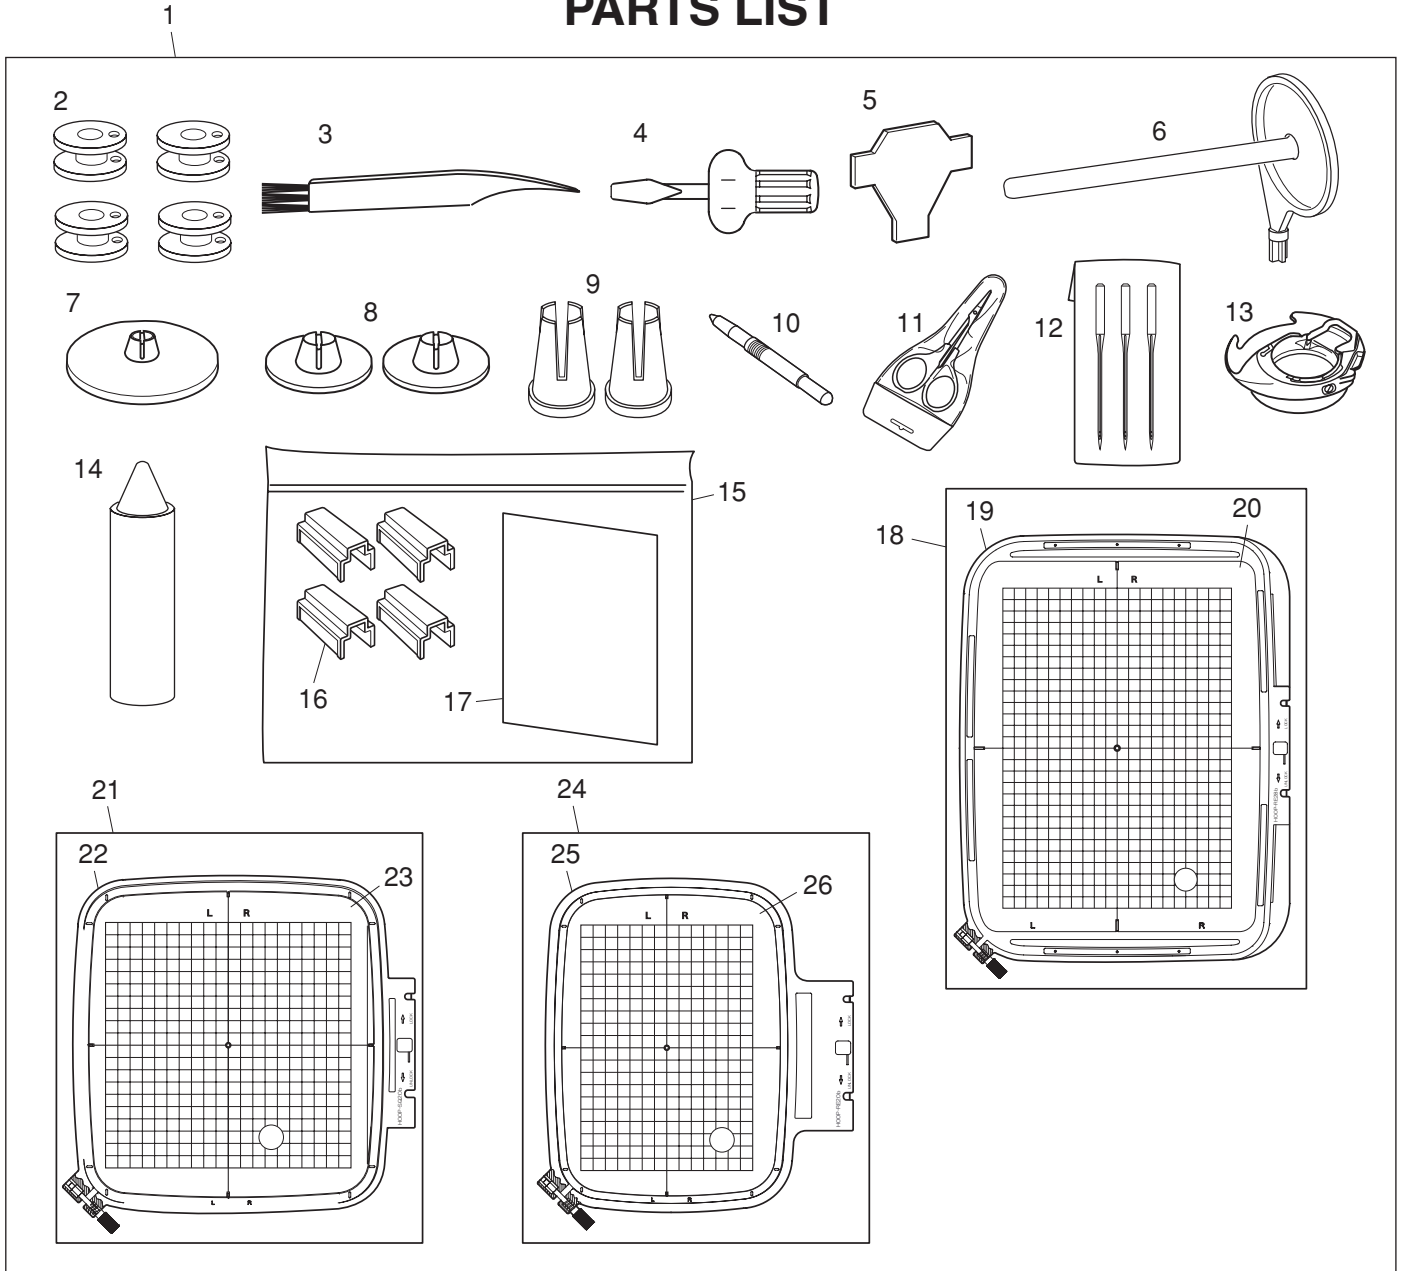

PARTS LIST

PARTS LIST

KEY NO.	PARTS NO.	DESCRIPTION
1	864870012	Standard accessories (unit) (Continental Europe)
2	102261103	Bobbin
3	802424004	Lint brush
4	820832005	Screwdriver (large)
5	653802002	Screwdriver (small)
6	809041004	Extra spool pin
7	822020503	Spool holder (large)
8	822019509	Spool holders (small)
9	862408008	Spool holders (special)
10	860194002	Touch panel stylus
11	803813203	Scissors
12	852802108	Needle set (unit)
13	846652607	Bobbin holder (unit)
14	859858007	Bobbin holder cleaner (unit)
15	861805305	Magnetic clamps (unit)
16	861805006	Magnetic clamps (unit)
17	861826003	Caution card
18	864809009	Embroidery hoop RE28b (whole unit)
19	864809102	Embroidery hoop RE28b (unit)
20	864809A01	Template RE28b
21	864801001	Embroidery hoop SQ20b (whole unit)
22	864801104	Embroidery hoop SQ20b (unit)
23	864801A01	Template SQ20b
24	864802002	Embroidery hoop RE20b (whole unit)
25	864802105	Embroidery hoop RE20b (unit)
26	864802A01	Template RE20b
27	864810003	CD-ROM (Embroidery Editor)
28	850403006	USB cable
29	864818012	Quick reference chart (French)
	864818023	Quick reference chart (Dutch)
	864818034	Quick reference chart (German)
30	864811004	Instructional card (English)
31	858801002	Caution card
32	830335004	Power cable (Continental Europe)
33	864800011	Instruction book (French)
	864800022	Instruction book (Dutch)
	864800033	Instruction book (German)
34	864819002	Instructional DVD
35	864805005	Extra wide table
36	864807007	Dust cover