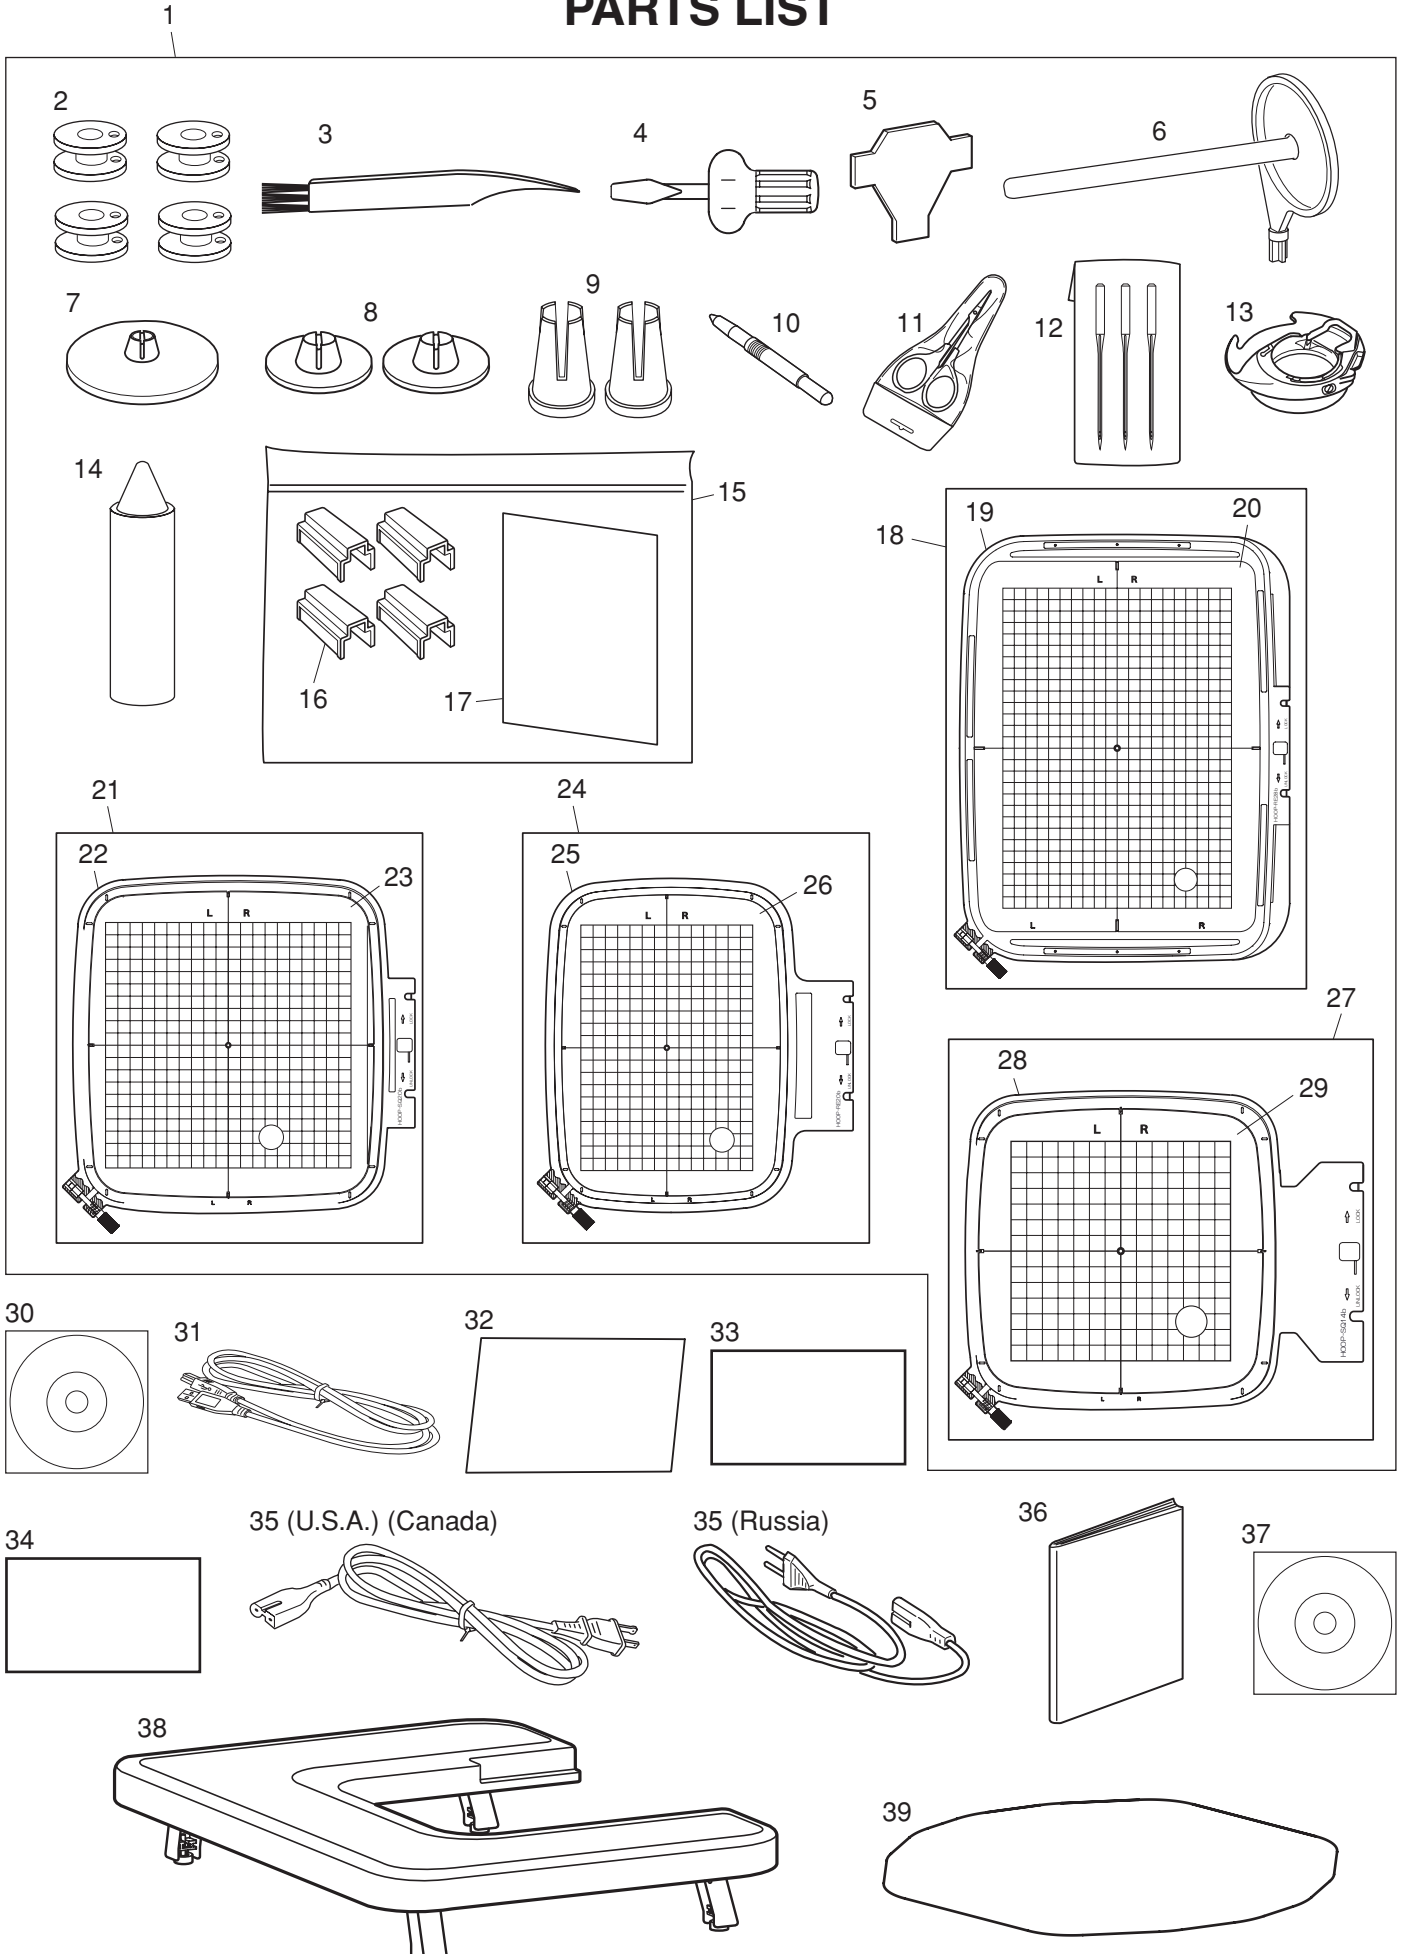

PARTS LIST

PARTS LIST

KEY NO.	PARTS NO.	DESCRIPTION
1	864870001	Standard accessories (unit) (U.S.A.) (Canada) (Russia)
2	102261103	Bobbin
3	802424004	Lint brush
4	820832005	Screwdriver (large)
5	653802002	Screwdriver key (for needle plate)
6	809041004	Extra spool pin
7	822020503	Spool holder (large)
8	822019509	Spool holders (small)
9	862408008	Spool holders (special)
10	860194002	Touch panel stylus
11	803813203	Scissors
12	852802108	Needle set (unit)
13	846652607	Bobbin holder (unit)
14	859858007	Bobbin holder cleaner (unit)
15	861805305	Magnetic clamps (unit)
16	861805006	Magnetic clamps (unit)
17	861826003	Caution card
18	864809009	Embroidery hoop RE28b (whole unit)
19	864809102	Embroidery hoop RE28b (unit)
20	864809A01	Template RE28b
21	864801001	Embroidery hoop SQ20b (whole unit)
22	864801104	Embroidery hoop SQ20b (unit)
23	864801A01	Template SQ20b
24	864802002	Embroidery hoop RE20b (whole unit)
25	864802105	Embroidery hoop RE20b (unit)
26	864802A01	Template RE20b
27	864803003	Embroidery hoop SQ14b (whole unit)
28	864803106	Embroidery hoop SQ14b (unit)
29	864803A01	Template SQ14b
30	864810003	CD-ROM (Embroidery Editor)
31	850403006	USB cable
32	864818001	Quick reference chart (English)
	864818012	Quick reference chart (French)
33	864811004	Instructional card (English)
34	858801002	Caution card
35	856519004	Power cable (U.S.A.) (Canada)
	830335004	Power cable (Russia)
36	864800000	Instruction book (English)
	864800011	Instruction book (French)
37	864819002	Instructional DVD
38	864805005	Extra wide table
39	864807007	Dust cover