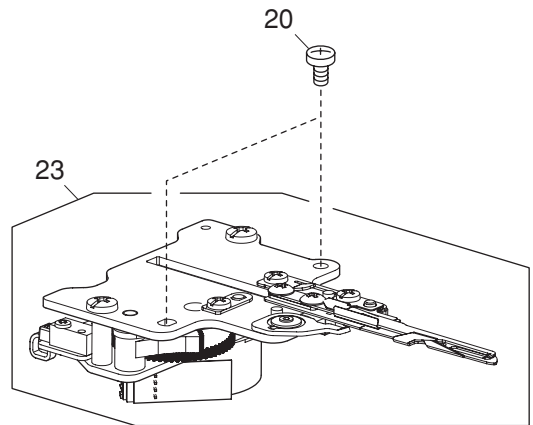

PARTS LIST

PARTS LIST

KEY NO.	PARTS NO.	DESCRIPTION
1	864615006	Needle plate (unit)
2	864024002	Needle plate
3	809133004	Hook cover plate supporter
4	861152001	Felt
5	809134005	Hook cover plate supporter base
6	809135006	Guide holder
7	809137008	Cutter
8	000014306	Snap ring CS-3
9	825016000	Hook cover plate release button
10	825017001	Spring
11	820374004	Setscrew 2x2.3
12	864025003	Rotation stopper
13	000163703	Setscrew 2x3.5
14	681009101	Setscrew
15	809136100	Hook cover plate
16	864632009	Bed cover (unit)
17	864061001	Bed cover
18	856009109	Carriage window sheet 1
19	864062002	Thread cutter cover
20	000081005	Setscrew 4x8
21	000115401	Setscrew TP 3x4
22	745033002	Cap
23	864616007	Thread cutter (unit)