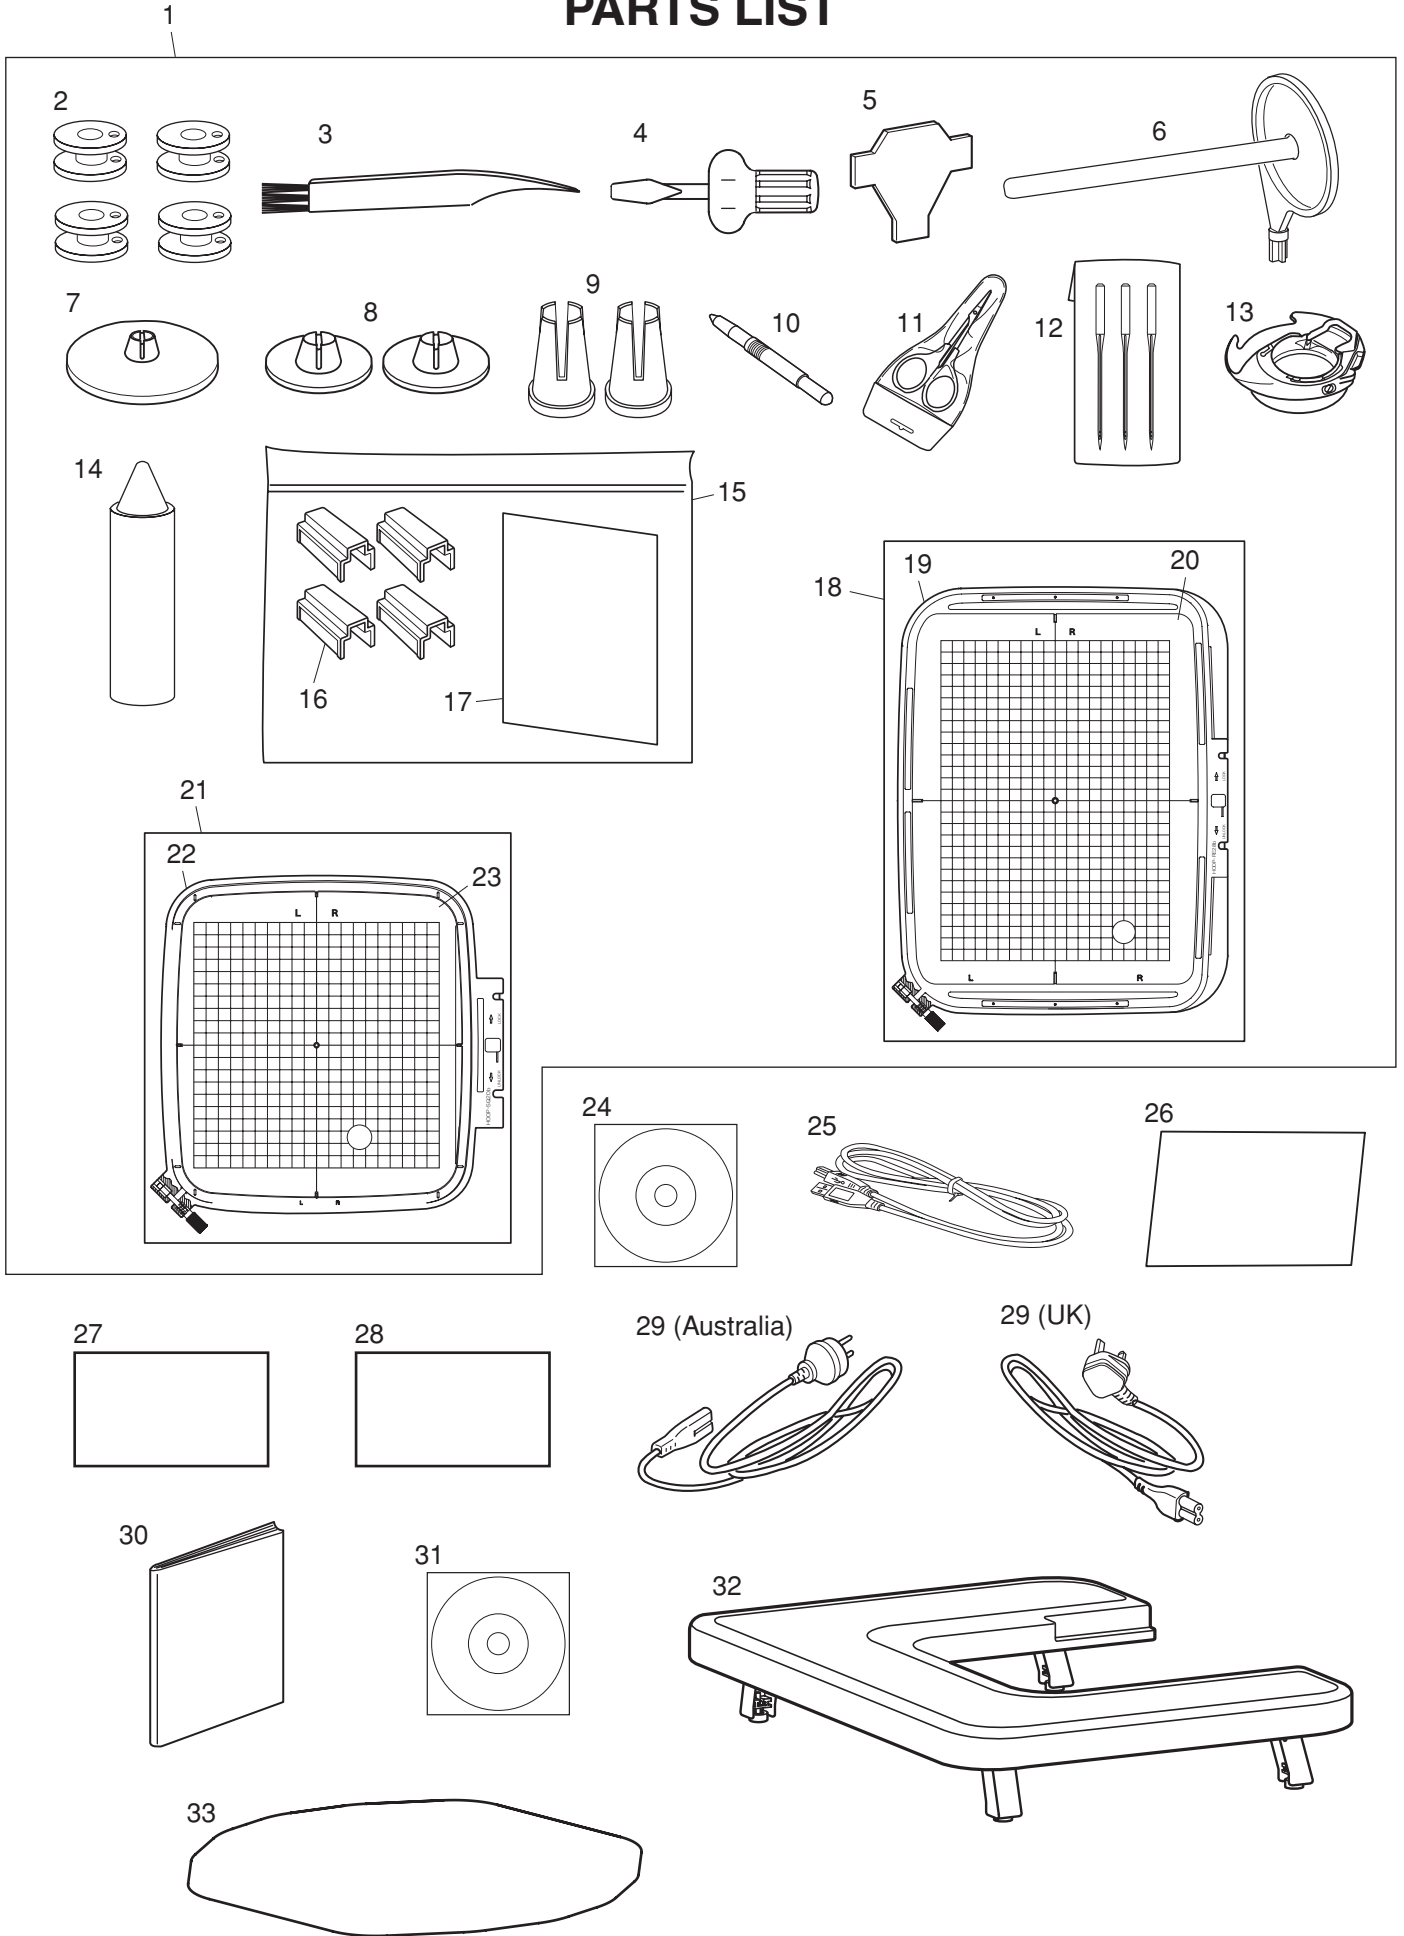

PARTS LIST

PARTS LIST

KEY NO.	PARTS NO.	DESCRIPTION
1	864870023	Standard accessories (unit) (Australia) (UK)
2	102261103	Bobbin
3	802424004	Lint brush
4	820832005	Screwdriver (large)
5	653802002	Screwdriver (small)
6	809041004	Extra spool pin
7	822020503	Spool holder (large)
8	822019509	Spool holders (small)
9	862408008	Spool holders (special)
10	860194002	Touch panel stylus
11	803813203	Scissors
12	852802108	Needle set (unit)
13	846652607	Bobbin holder (unit)
14	859858007	Bobbin holder cleaner (unit)
15	861805305	Magnetic clamps (unit)
16	861805006	Magnetic clamps (unit)
17	861826003	Caution card
18	864809009	Embroidery hoop RE28b (whole unit)
19	864809102	Embroidery hoop RE28b (unit)
20	864809A01	Template RE28b
21	864801001	Embroidery hoop SQ20b (whole unit)
22	864801104	Embroidery hoop SQ20b (unit)
23	864801A01	Template SQ20b
24	864810003	CD-ROM (Embroidery Editor)
25	850403006	USB cable
26	864818001	Quick reference chart (English)
27	864811004	Instructional card (English)
28	858801002	Caution card
29	830314018	Power cable (Australia)
	830377008	Power cable (UK)
30	864800000	Instruction book (English)
31	864819002	Instructional DVD
32	864805005	Extra wide table
33	864807007	Dust cover