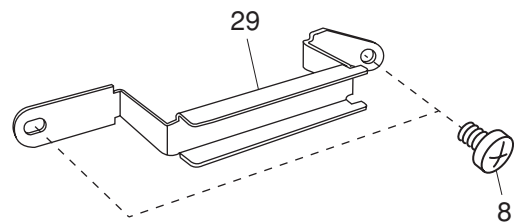

PARTS LIST

PARTS LIST

KEY NO.	PARTS NO.	DESCRIPTION
1	861616204	Presser foot actuator arm (unit)
2	861035007	Presser foot actuator arm
3	864077000	Presser foot actuator shaft
4	000001609	Snap ring E-5
5	000014605	Grip ring 6
6	854145009	Slider
7	000115629	Setscrew TP 4x8
8	000081005	Setscrew 4x8
9	000188405	Nylon clip
10	860608004	Idler (unit)
11	860021007	Idler base
12	625217100	Idler
13	000002806	Snap ring E-6
14	864619000	Printed circuit board B case (unit)
15	861090044	Printed circuit board B case
16	864505002	Printed circuit board B (unit)
17	000103509	Setscrew 4x10
18	864028006	Printed circuit board B case set plate
19	000595100	Ferrite core
20	000053101	Cord bind
21	858639007	DC motor (unit)
22	843518302	DC motor
23	000115607	Setscrew TP 4x10
24	864078001	Set plate
25	864621005	Switching power supply (unit)
26	858120103	Switching power supply plate
27	000119704	Setscrew 3x14 (B)
28	000103509	Setscrew 4x10
29	861089006	Cord guide
30	858145012	Cord guide plate
31	000115607	Setscrew TP 4x8
32	864610001	Bobbin thread sensor (unit)
33	864611002	Bobbin thread sensor motor (unit)
34	000101404	Setscrew 4x6
35	000013707	Snap ring CS-2.4