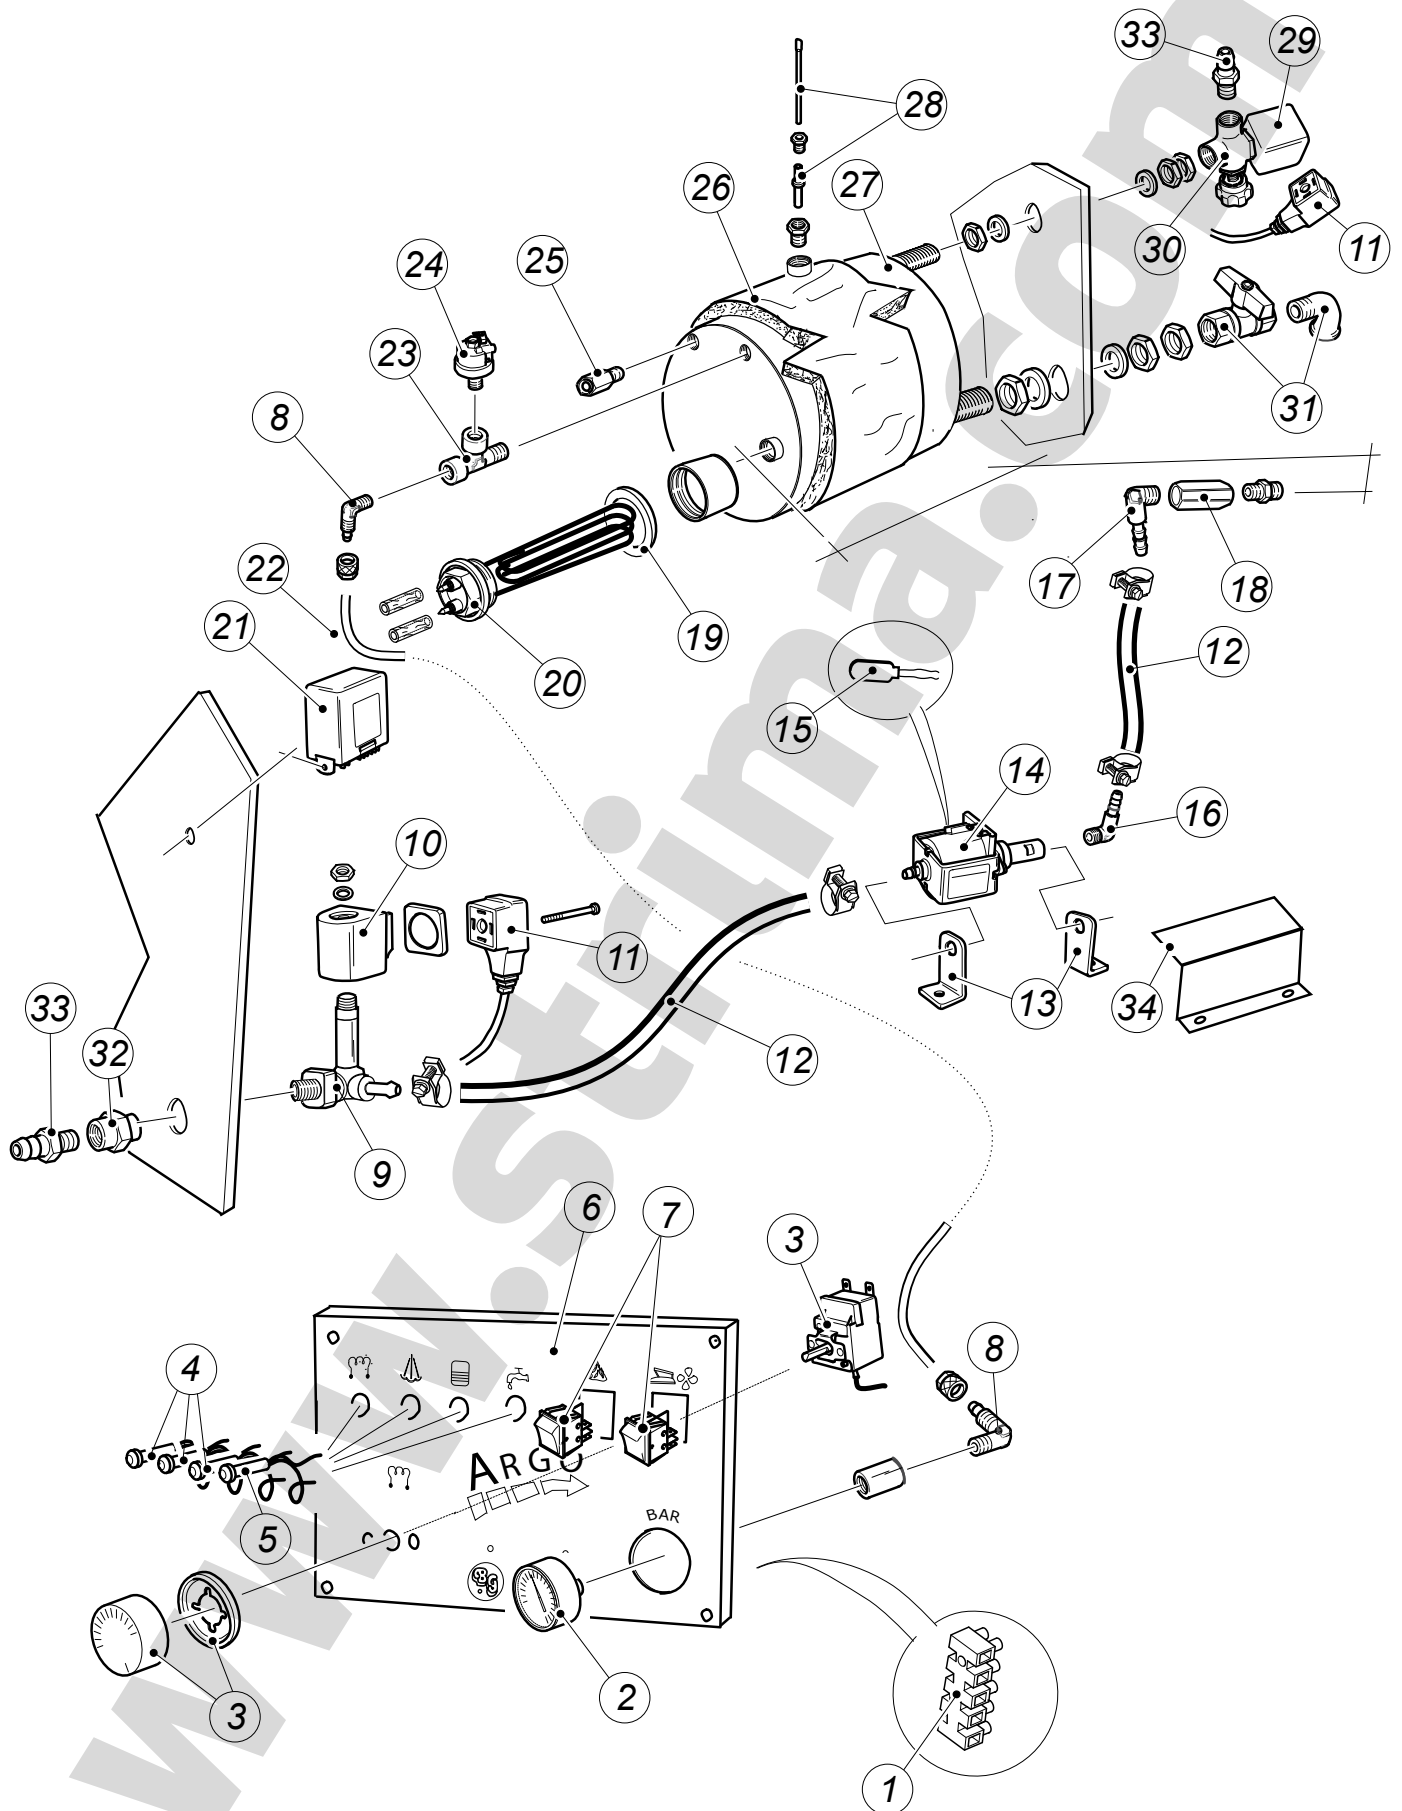

# Argo Blowing

POS.	Q.TY	CODE	DESCRIPTION
1	1		Frame
2	2	21009	Micro switches for pedal
3	2		Pedals
4	4		Rubber stoppers
5	2	21001	Capacitors
6	2	21001	Motors
7	2	21001	Aluminium motor fans
8	1		Linen support (Garment rack)
9	1	21087	Linen support cloth
10	1	21018	Board resistance W 600
11	1		Punched ironing board
12	1	BATTISTELLA COVER EGEO/ARGO	Board prontotop padding
13	1		Iron rest
14	1		Electric cable
15	1	21071	Mazzeri arm socket
16	1		Mazzeri arm plug
17	1	20825	Mazzeri iron socket
18	1		Arm support
19	2		Knobs
20	1		Swing arm
21	1		Arm electric cable
22	1		Arm frame
23	1	21080	Arm resistance W 150
24	1		Punched sleeve ironing board
25	1	BATTISTELLA COVER IRONING ARM EGEO/ARGO	Arm prontotop padding
26	1		Pipe for blowing flow
27	1		Cable support
28	1		Rubber iron support

POS.	Q.TY	CODE	DESCRIPTION
1	1		Terminal board
2	1		Manometer 1/8"
3	1		Thermostat 90° for board
4	3		Green pilot lamps
5	1		Yellow pilot lamp
6	1		Switchboard
7	2		Luminous switches 16 A
8	2		Curved joints 1/8" Ø6
9	1		Valve group for water entrance
10	1		Coil
11	2		Connectors for solenoid valves
12	2		Silicone link pipes
13	2		Electro-pump supports
14	1		Electro-pump ULKA EX7
15	1	21048	Thermostat for pump
16	1		Curved hose holder 1/8"
17	1		Curved hose holder 1/4"
18	1	20240	Check valve 1/4"
19	1	21065	Teflon gasket
20	1	21063	Resistance
21	1		Electronic card for level control GICAR
22	1		Teflon pipe Ø6
23	1		T-joint 1/8"
24	1	21069	Pressure switch 1/8"
25	1		Safety valve 1/8"- 5 Bar
26	1		Boiler cover
27	1		Boiler
28	1		Probe
29	1		Coil
30	1		Valve group 1/4"
31	1		Exhaust tap 3/8"
32	1		Joint 1/8"-1/4" with filter
33	1		Hose holder 1/4"
34	1		Pump protection panel