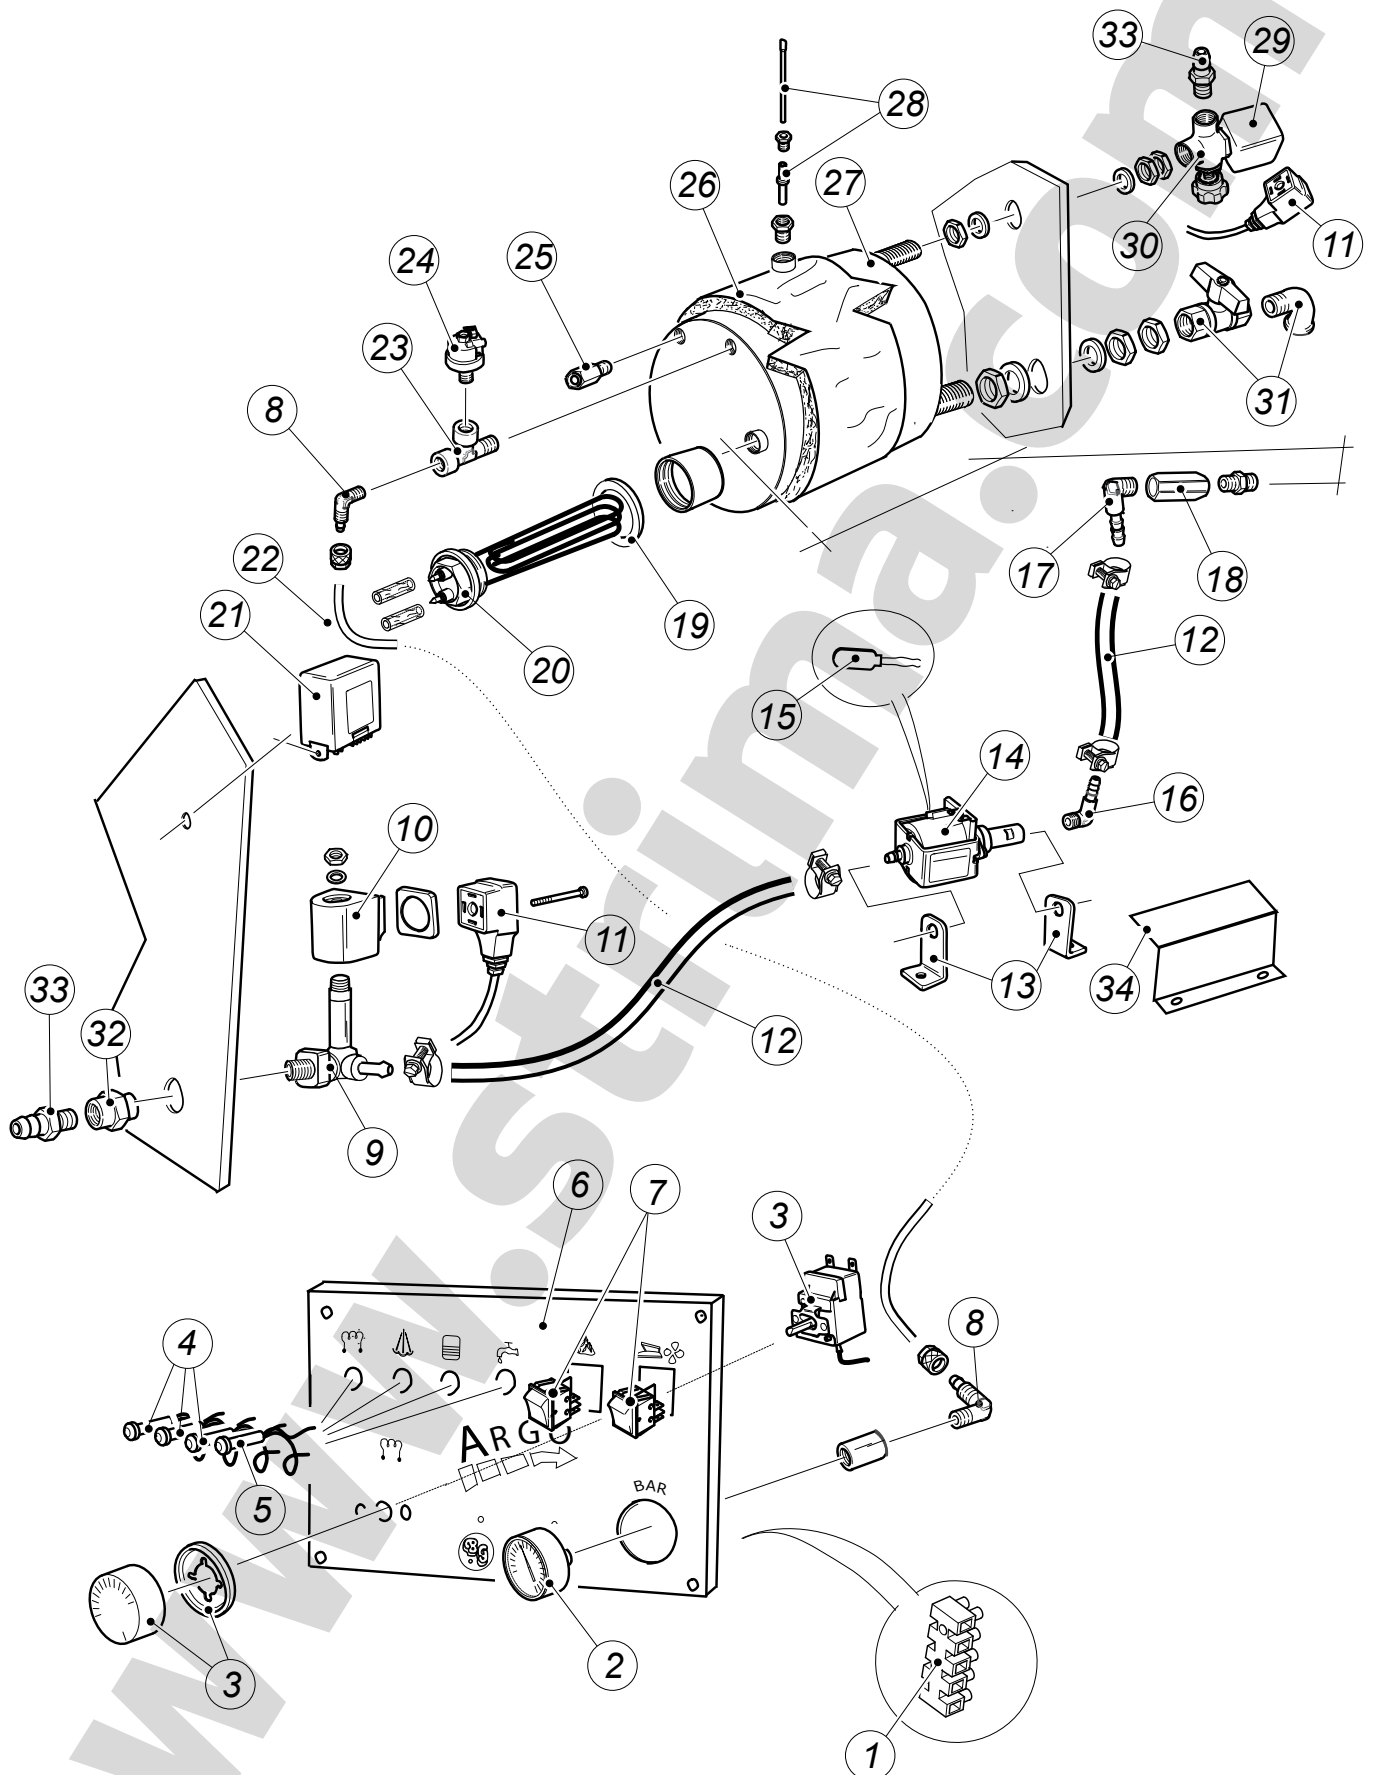

POS.	Q.TY	CODE	DESCRIPTION
1	1		Frame
2	1	21009	Micro switch for pedal
3	1		Pedal
4	4		Rubber stoppers
5	1	21001	Capacitor
6	1	21001	Motor
7	1	21001	Aluminium motor fan
8	1		Linen support (Garment rack)
9	1	21087	Linen support cloth
10	1	21018	Board resistance W 600
11	1		Punched ironing board
12	1	BATTISTELLA COVER EGEO/ARGO	Board prontotop padding
13	1		Iron rest
14	1		Electric cable
15	1	21071	Mazzeri arm socket
16	1		Mazzeri arm plug
17	1	20825	Mazzeri iron socket
18	1		Arm support
19	2		Knobs
20	1		Swing arm
21	1		Arm electric cable
22	1		Arm frame
23	1	21080	Arm resistance W 150
24	1		Punched sleeve ironing board
25	1	BATTISTELLA COVER IRONING ARM EGEO/ARGO	Arm prontotop padding
26	1		Cable support
27	1		Rubber iron support

POS.	Q.TY	CODE	DESCRIPTION
1	1		Terminal board
2	1		Manometer 1/8"
3	1		Thermostat 90° for board
4	3		Green pilot lamps
5	1		Yellow pilot lamp
6	1		Switchboard
7	2		Luminous switches 16 A
8	2		Curved joint 1/8" Ø6
9	1		Valve group for water entrance
10	1		Coil
11	2		Connectors for solenoid valves
12	2		Silicone link pipes
13	2		Electro-pump supports
14	1		Electro-pump ULKA EX7
15	1	21048	Thermostat for pump
16	1		Curved hose holder 1/8"
17	1		Curved hose holder 1/4"
18	1	20240	Check valve 1/4"
19	1	21065	Teflon gasket
20	1	21063	Resistance
21	1		Electronic card for level control GICAR
22	1		Teflon pipe Ø6
23	1		T-joint 1/8"
24	1	21069	Pressure switch 1/8"
25	1		Safety valve 1/8"- 5 Bar
26	1		Boiler cover
27	1		Boiler
28	1		Probe
29	1		Coil
30	1		Valve group 1/4"
31	1		Exhaust tap 3/8"
32	1		Joint 1/8"-1/4" with filter
33	1		Hose holder 1/4"
34	1		Pump protection panel