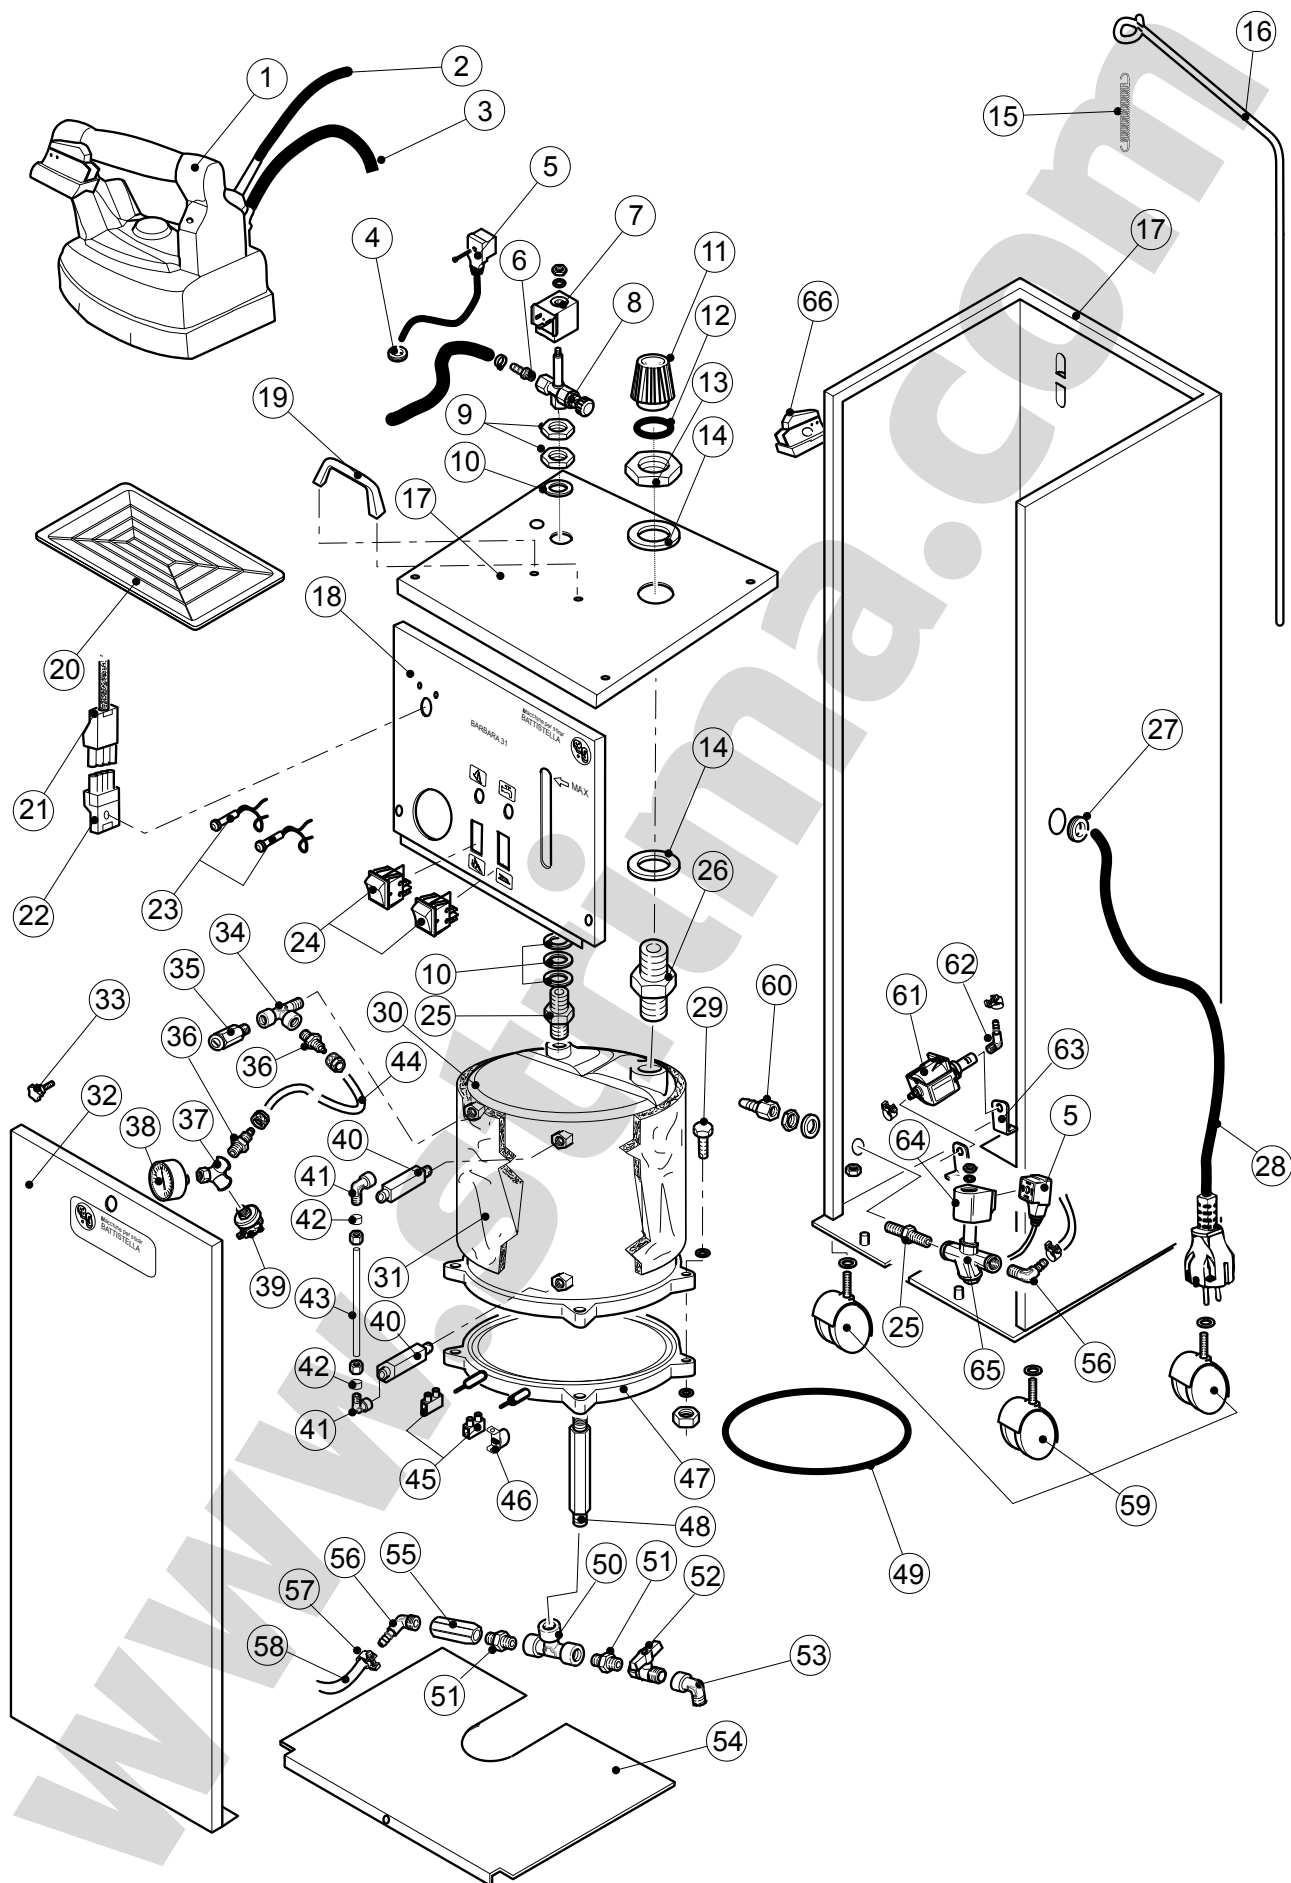

# Barbara 31 (aluminum boiler)

# Barbara 31 (aluminum boiler)

POS.	Q.TY	CODE	DESCRIPTION
1	1		Steam iron
2	1		Electric cable for iron
3	1		Steam tube
4	1		Rubber ring for wire
5	2		Connectors
6	1		Steam feed joint
7	1		Coil
8	1		Valve group
9	2		Nuts 1/4"
10	4		Washers 1/4"
11	1		Safety valve plug
12	1		Plug OR gasket 3/4"
13	1		Nut 3/4"
14	2		Washers 3/4"
15	1		Cable support spring
16	1		Cable support
17	1		Frame
18	1		Switchboard panel
19	1		Handle
20	1	20056	Iron rest
21	1		Mazzeri plug
22	1	20825	Mazzeri socket
23	2		Pilot lamps
24	2		Luminous switches 16 A
25	2		Connection joints 1/4"
26	1		Connection joint 3/4"
27	1		Rubber ring for wire
28	1		Electric cable
29	4		Bolts 8 mm
30	1		Boiler
31	1	20518	Boiler cover
32	1		Front cover panel
33	1		Knob
34	1		"T" joint 1/8"
35	1		Safety valve 1/8" 5 bar
36	2		Joints 1/8" Ø 6
37	1		Y-joint 1/8"
38	1	20169	Manometer 1/8"
39	1		Pressure switch 1/8"
40	2		Extention joints for level indicator

41	2		Connection joints for level
42	2		Level indicator gasket
43	1	21074	Glass level indicator
44	1		Teflon pipe
45	2		Clamps
46	1	21049	Thermostat 150° C
47	1	20210	Resistance
48	1		Exhaust joint
49	1	20213	OR gasket
50	1		"T"-joint 1/4"
51	1		Joint 1/4"
52	1	20429	Ball cock 1/4"
53	1		Exhaust joint 1/4"
54	1		Protection cover panel
55	1	20240	Check valve 1/4"
56	2		Hose holder 1/4"
57	4		Clips for tube tightening
58	2		Silicone connection tubes
59	4		Wheels
60	1		Hose holder 1/4"
61	1	21013	Electro-pump ULKA
62	1		Hose holder 1/8"
63	2		Electro-pump ULKA supports
64	1		Coil for water valve
65	1		Water valve group 3/8" with filter
66	1		Micro switch