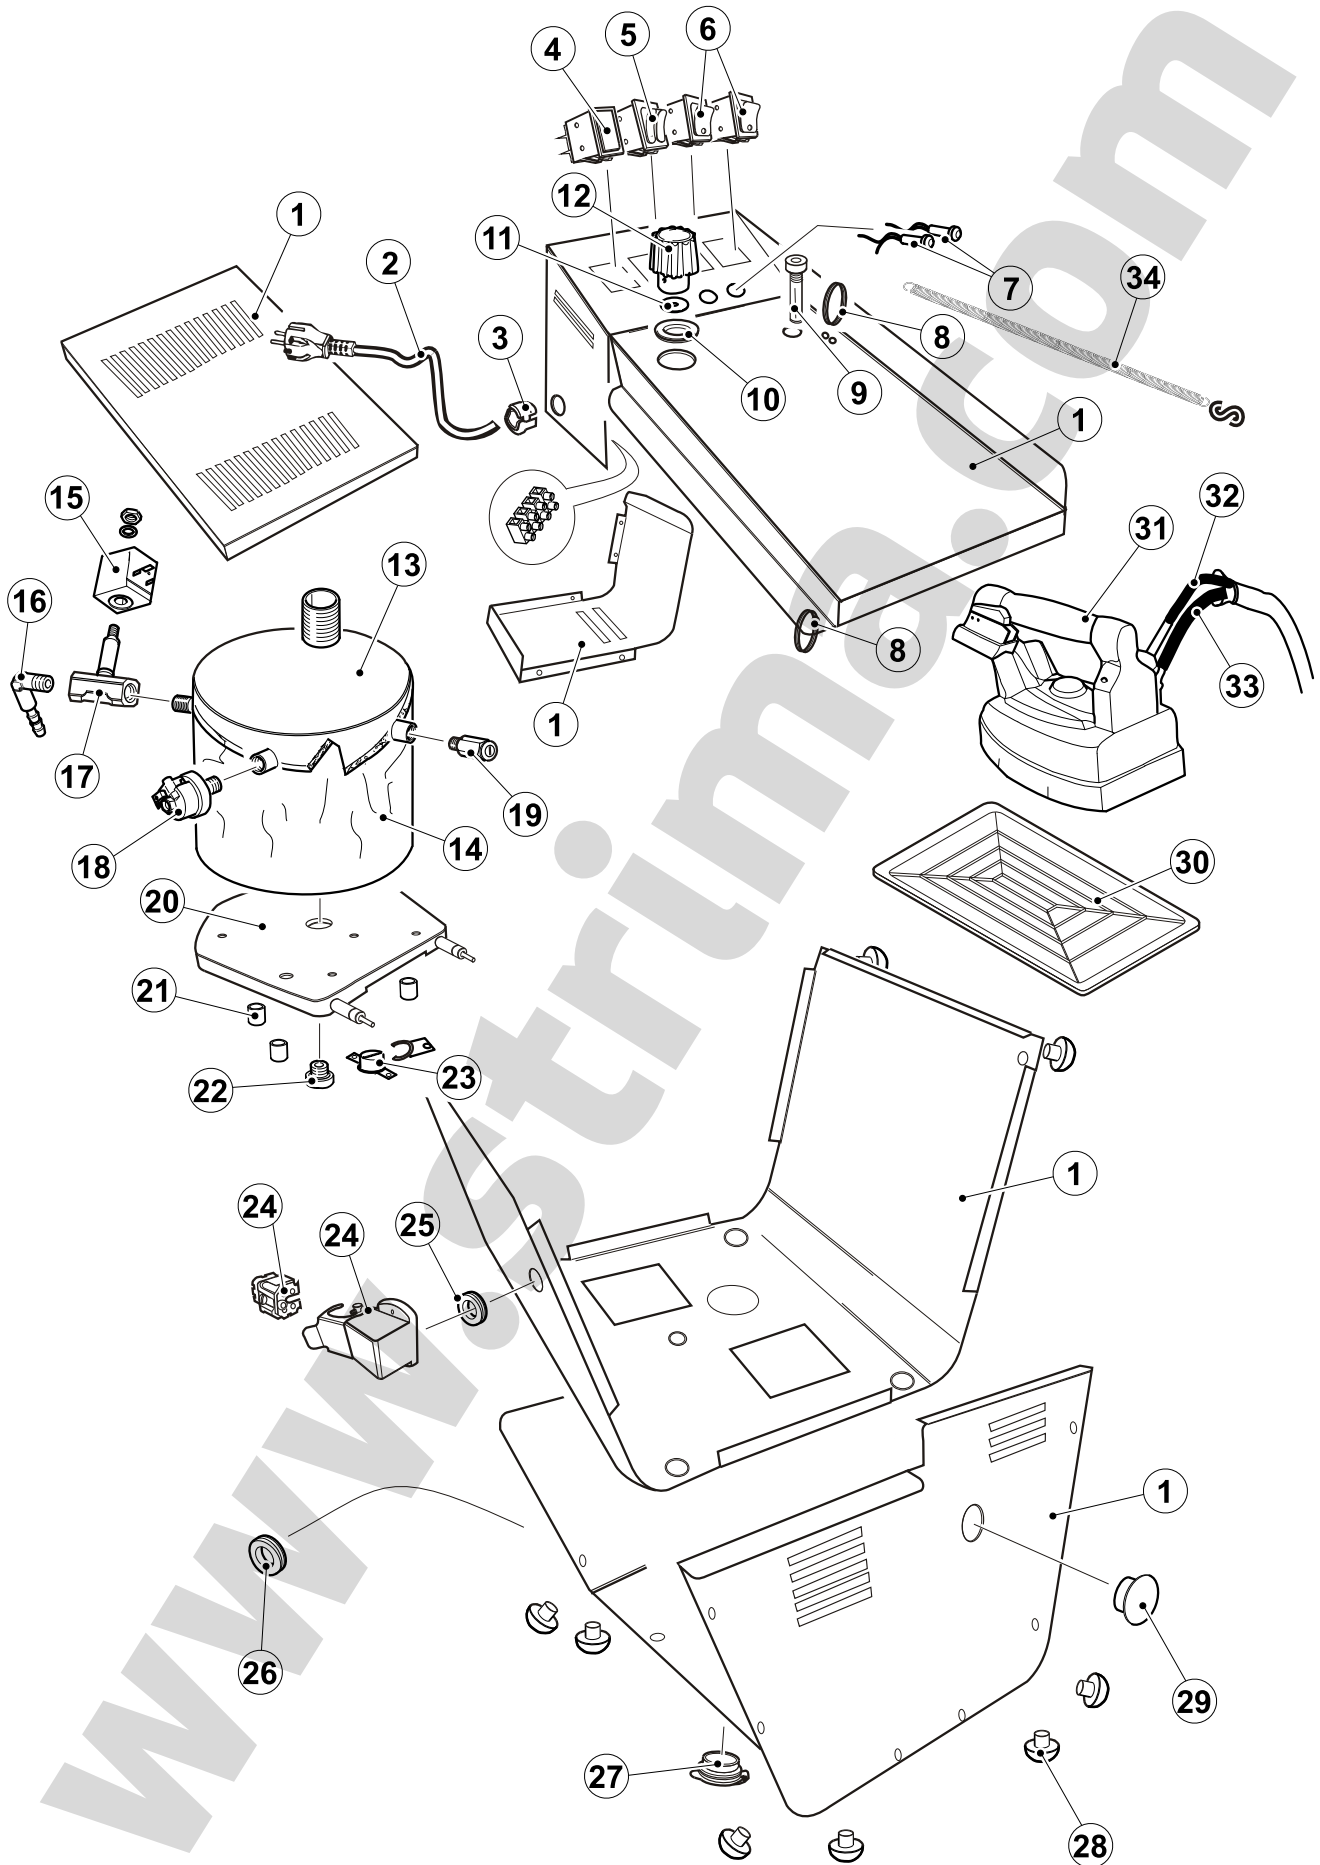

POS.	Q.TY	CODE	DESCRIPTION
1	1	BATTISTELLA COVER SOLE/A	Board Prontotop padding
2	2		Frame
3	1		Board resistance
4	2		Rail for boiler
5	4		Knobs
6	1		Thermostat
7	1		Capacitor
8	2		Ring for wire
9	1		Plug
10	4		Stoppers
11	2		Wheels
12	1		Spring
13	1		Motor
14	1		Rack
15	1		Spacer
16	1		Seeger ring
17	1		Casing
18	1		Cable support
19	1		Cable support spring
20	2		Plug
21	2		Travel wheels

POS.	Q.TY	CODE	DESCRIPTION
1	1		Frame
2	1		Electric cable
3	1		Ring for wire
4	1		Coverplates for luminous switches
5	1		Double single changeover
6	2		Luminous switches 16 A
7	2		Pilot lamps
8	2		Rings
9	1		Cable support holder
10	1		Gasket
11	1		Plug OR gasket 1/2"
12	1		Safety valve plug 1/2"
13	1		Boiler
14	1		Boiler cover
15	1		Coil for steam valve
16	1		Curved joint 1/8"
17	1		Valve group
18	1		Pressure switch 1/8"
19	1		Safety valve 5 bar
20	1	21909	Boiler resistance W 1300
21	3		Spacers
22	1		Plug 1/4"
23	1		Thermostat 165° C
24	1		Socket
25	1		Rubber ring for wire
26	1		Rubber ring for wire
27	1		Rubber coverplates for exhaust tap
28	10		Rubber stoppers
29	1		Coverplates
30	1	20056	Iron support
31	1		Iron
32	1		Electric cable for iron
33	1		Steam tube
34	1		Spring