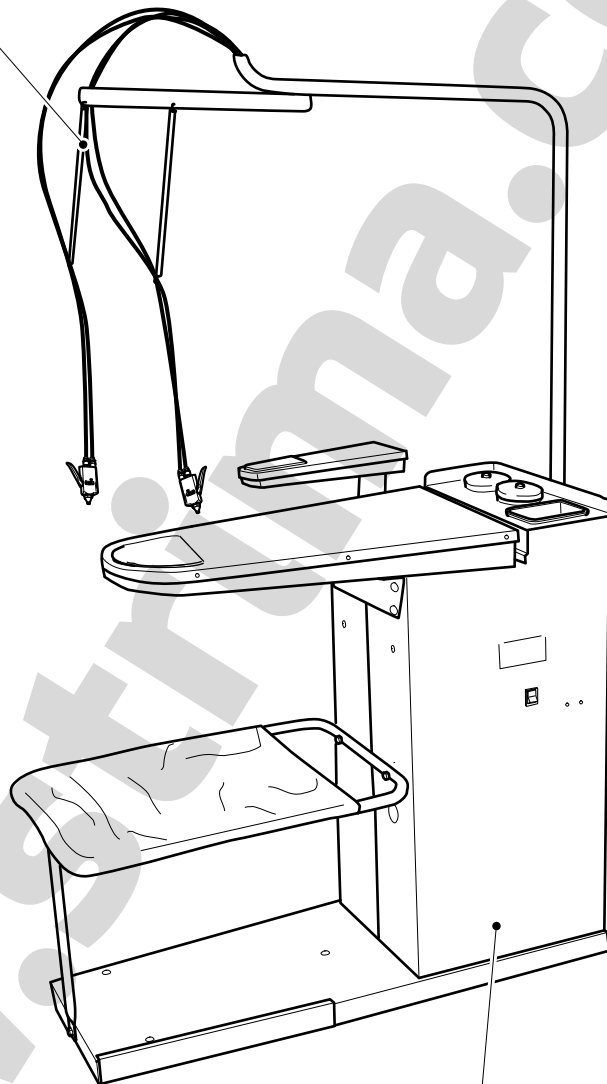

page 2 || strona 2

page 4 || strona 4

POS.	Q.TY	CODE	DESCRIPTION
1	1		Frame / Metal sheet
2	2	21012	Spotting pistols
3	1	21011	Air pistol
4	1		Pressure regulator
5	2		Plastic liquid containers
6	1		Plastic container
7	1		X-joint 1/8"
8	3		L-joints 1/8"
9	2		Joint 1/8"
10	1		L-link joint 1/8"
11	2		Link joints 1/8"-1/4"
12	2		Joints 1/8"-1/4" with filter for liquid outlet
13	1		Air spiral pipe
14	4		Nylon link pipes
15	1		Pressure gauge 1/8"
16	2		Pistol support spring
17	1		Joint 1/4"
18	1		Link joint 1/4"

POS.	Q.TY	CODE	DESCRIPTION
1	1		Frame / Metal sheet
2	1		Pedal
3	1		Micro-switch for pedal
4	4		Rubber stoppers
5	1		Terminal board
6	1		Electric cable
7	1		Luminous switch 16 A
8	1		Air pistol support
9	1		Linen-support cloth
10	1		"Mazzeri" socket
11	3		Cover plate
12	1		Motor fan
13	1		Aspirator
14	1		Fan cover
15	1		Liquid exhaust pipe
16	1		Stainless steel spotting board
17	1		Stainless steel spotting arm
18	1		Link pipe for arm