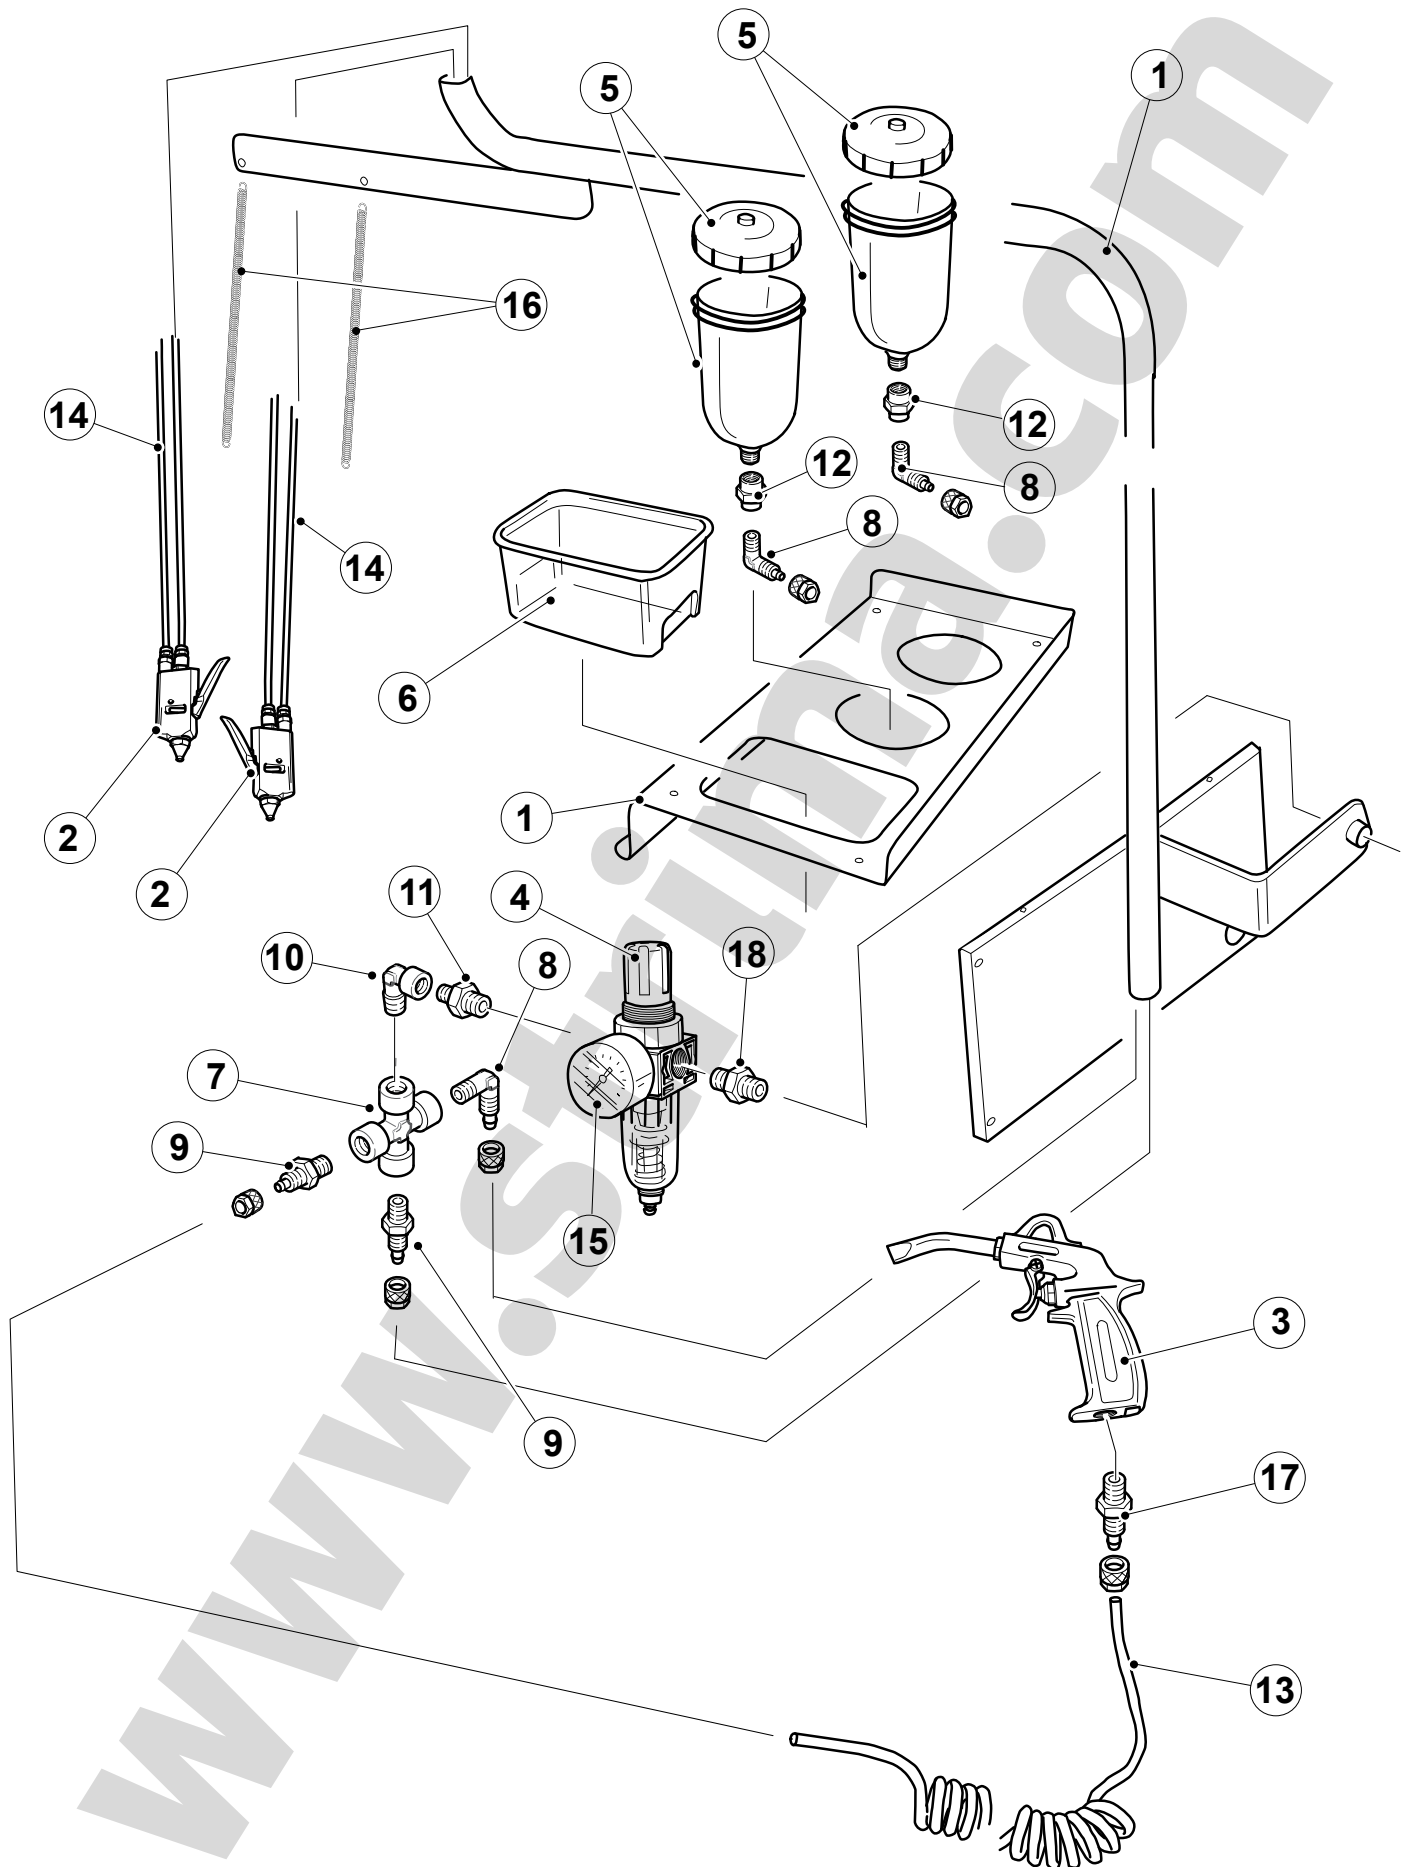

page 2 || strona 2

page 4 || strona 4

POS.	Q.TY	CODE	DESCRIPTION
1	1		Frame / Metal sheet
2	2	21012	Spotting pistols
3	1	21011	Air pistol
4	1		Pressure regulator
5	2		Plastic liquid containers
6	1		Plastic container
7	1		X-joint 1/8"
8	3		L-joints 1/8"
9	2		Joint 1/8"
10	1		L-link joint 1/8"
11	2		Link joints 1/8"-1/4"
12	2		Joints 1/8"-1/4" with filter for liquid outlet
13	1		Air spiral pipe
14	4		Nylon link pipes
15	1		Pressure gauge 1/8"
16	2		Pistol support spring
17	1		Joint 1/4"
18	1		Link joint 1/4"

POS.	Q.TY	CODE	DESCRIPTION
1	1		Frame / Metal sheet
2	1		Pedal
3	1		Micro-switch for pedal
4	4		Rubber stoppers
5	1		Terminal board
6	1		Electric cable
7	1		Luminous switch 16 A
8	1		Air pistol support
9	1		Linen-support cloth
10	1		"Mazzeri" socket
11	3		Cover plate
12	1		Motor fan
13	1		Aspirator
14	1		Fan cover
15	1		Liquid exhaust pipe
16	1		Stainless steel spotting board
17	1		Stainless steel spotting arm
18	1		Link pipe for arm