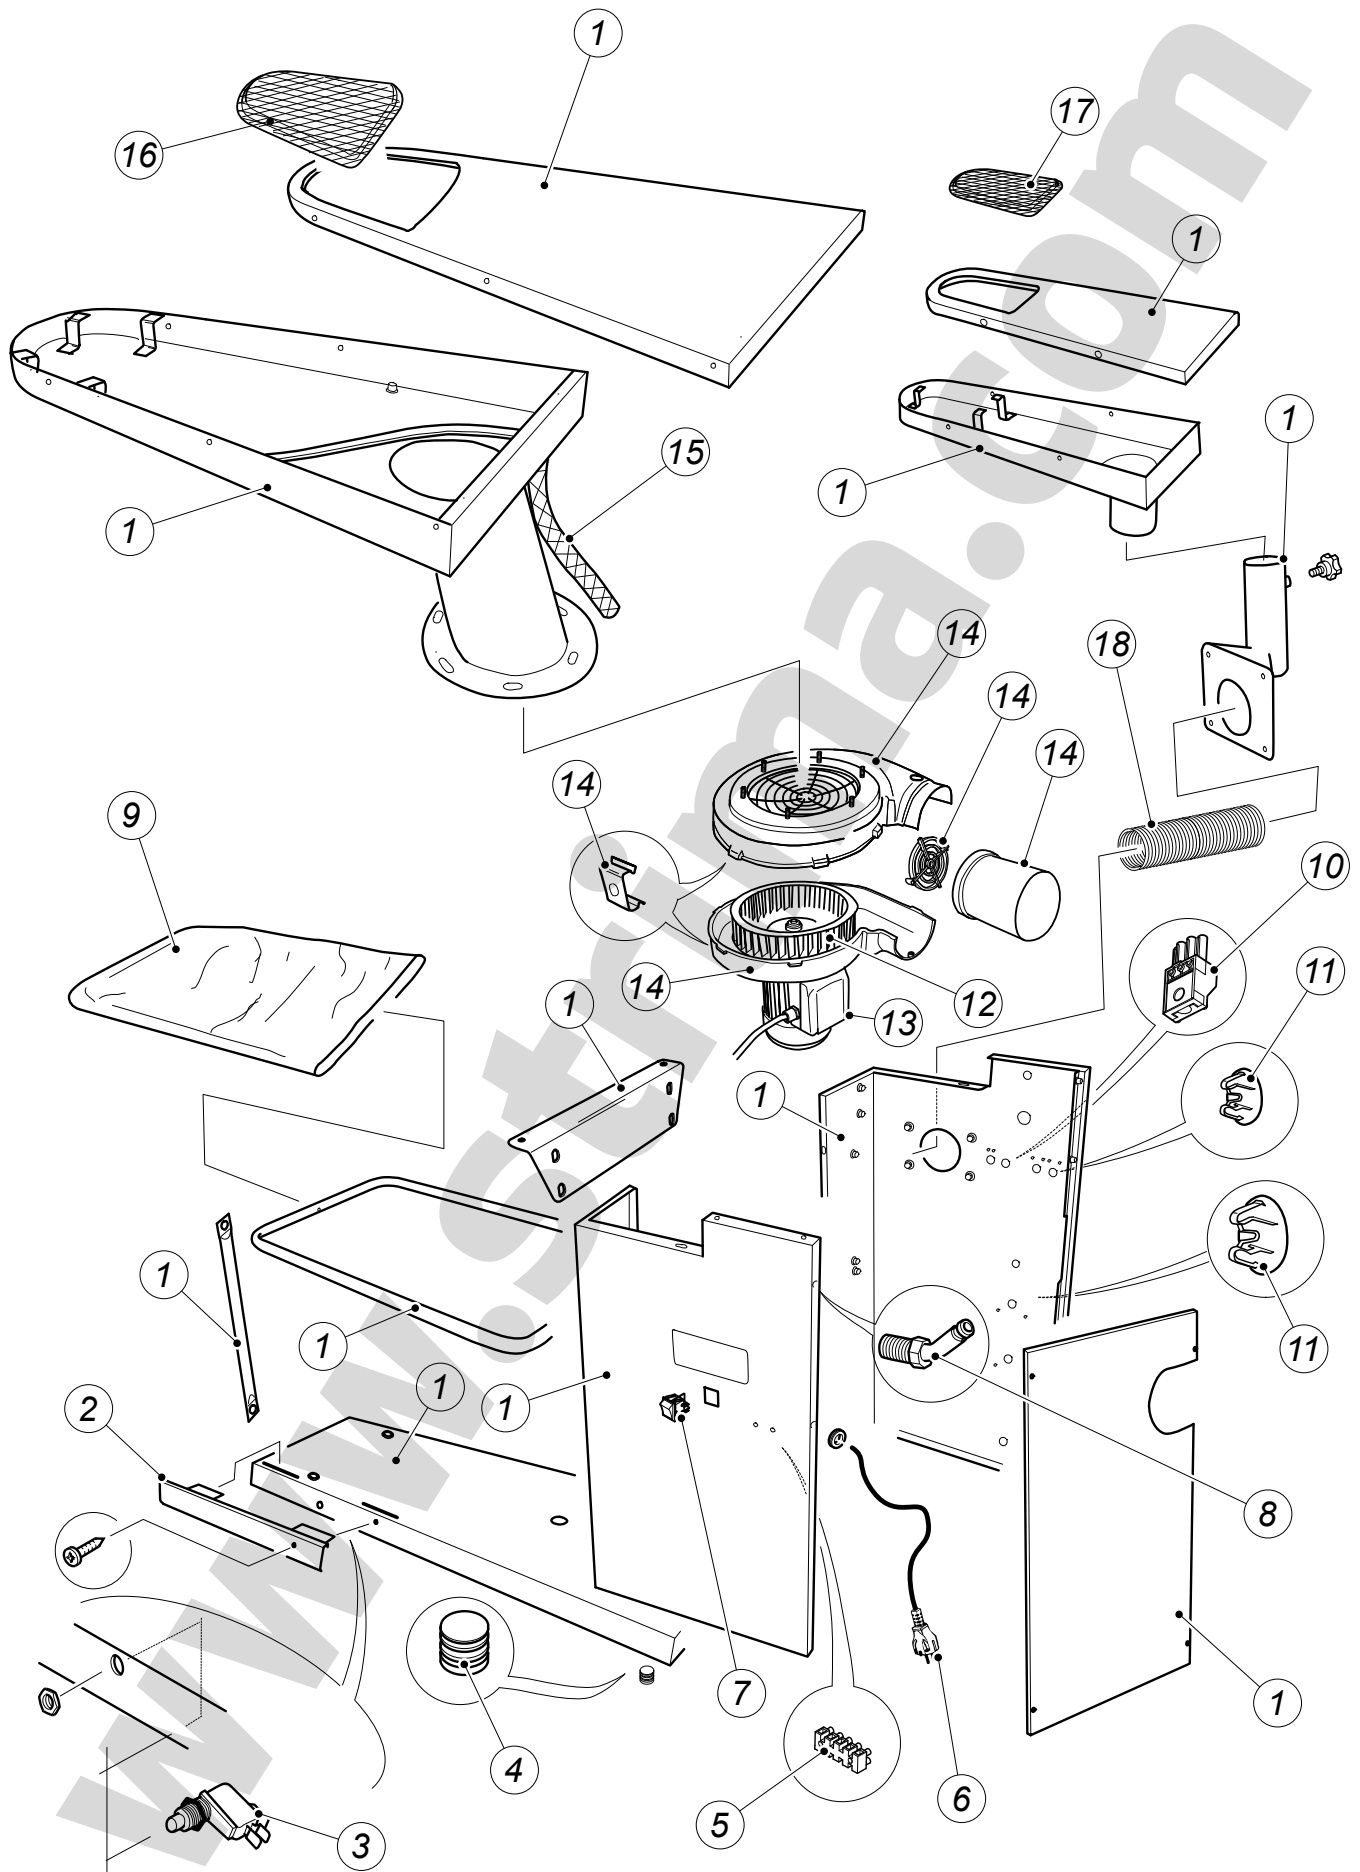

page 2 || strona 2

page 4 || strona 4

POS.	Q.TY	CODE	DESCRIPTION
1	1		Frame / Metal sheet
2	2	21012	Spotting pistols
3	1	21011	Air pistol
4	1		Pressure regulator
5	2		Plastic liquid containers
6	1		Plastic container
7	1		X-joint 1/8"
8	3		L-joints 1/8"
9	2		Joint 1/8"
10	1		L-link joint 1/8"
11	2		Link joints 1/8"-1/4"
12	2		Joints 1/8"-1/4" with filter for liquid outlet
13	1		Air spiral pipe
14	4		Nylon link pipes
15	1		Pressure gauge 1/8"
16	2		Pistol support spring
17	1		Joint 1/4"
18	1		Link joint 1/4"

POS.	Q.TY	CODE	DESCRIPTION
1	1		Frame / Metal sheet
2	1		Pedal
3	1		Micro-switch for pedal
4	4		Rubber stoppers
5	1		Terminal board
6	1		Electric cable
7	1		Luminous switch 16 A
8	1		Air pistol support
9	1		Linen-support cloth
10	1		"Mazzeri" socket
11	3		Cover plate
12	1		Motor fan
13	1		Aspirator
14	1		Fan cover
15	1		Liquid exhaust pipe
16	1		Stainless steel spotting board
17	1		Stainless steel spotting arm
18	1		Link pipe for arm