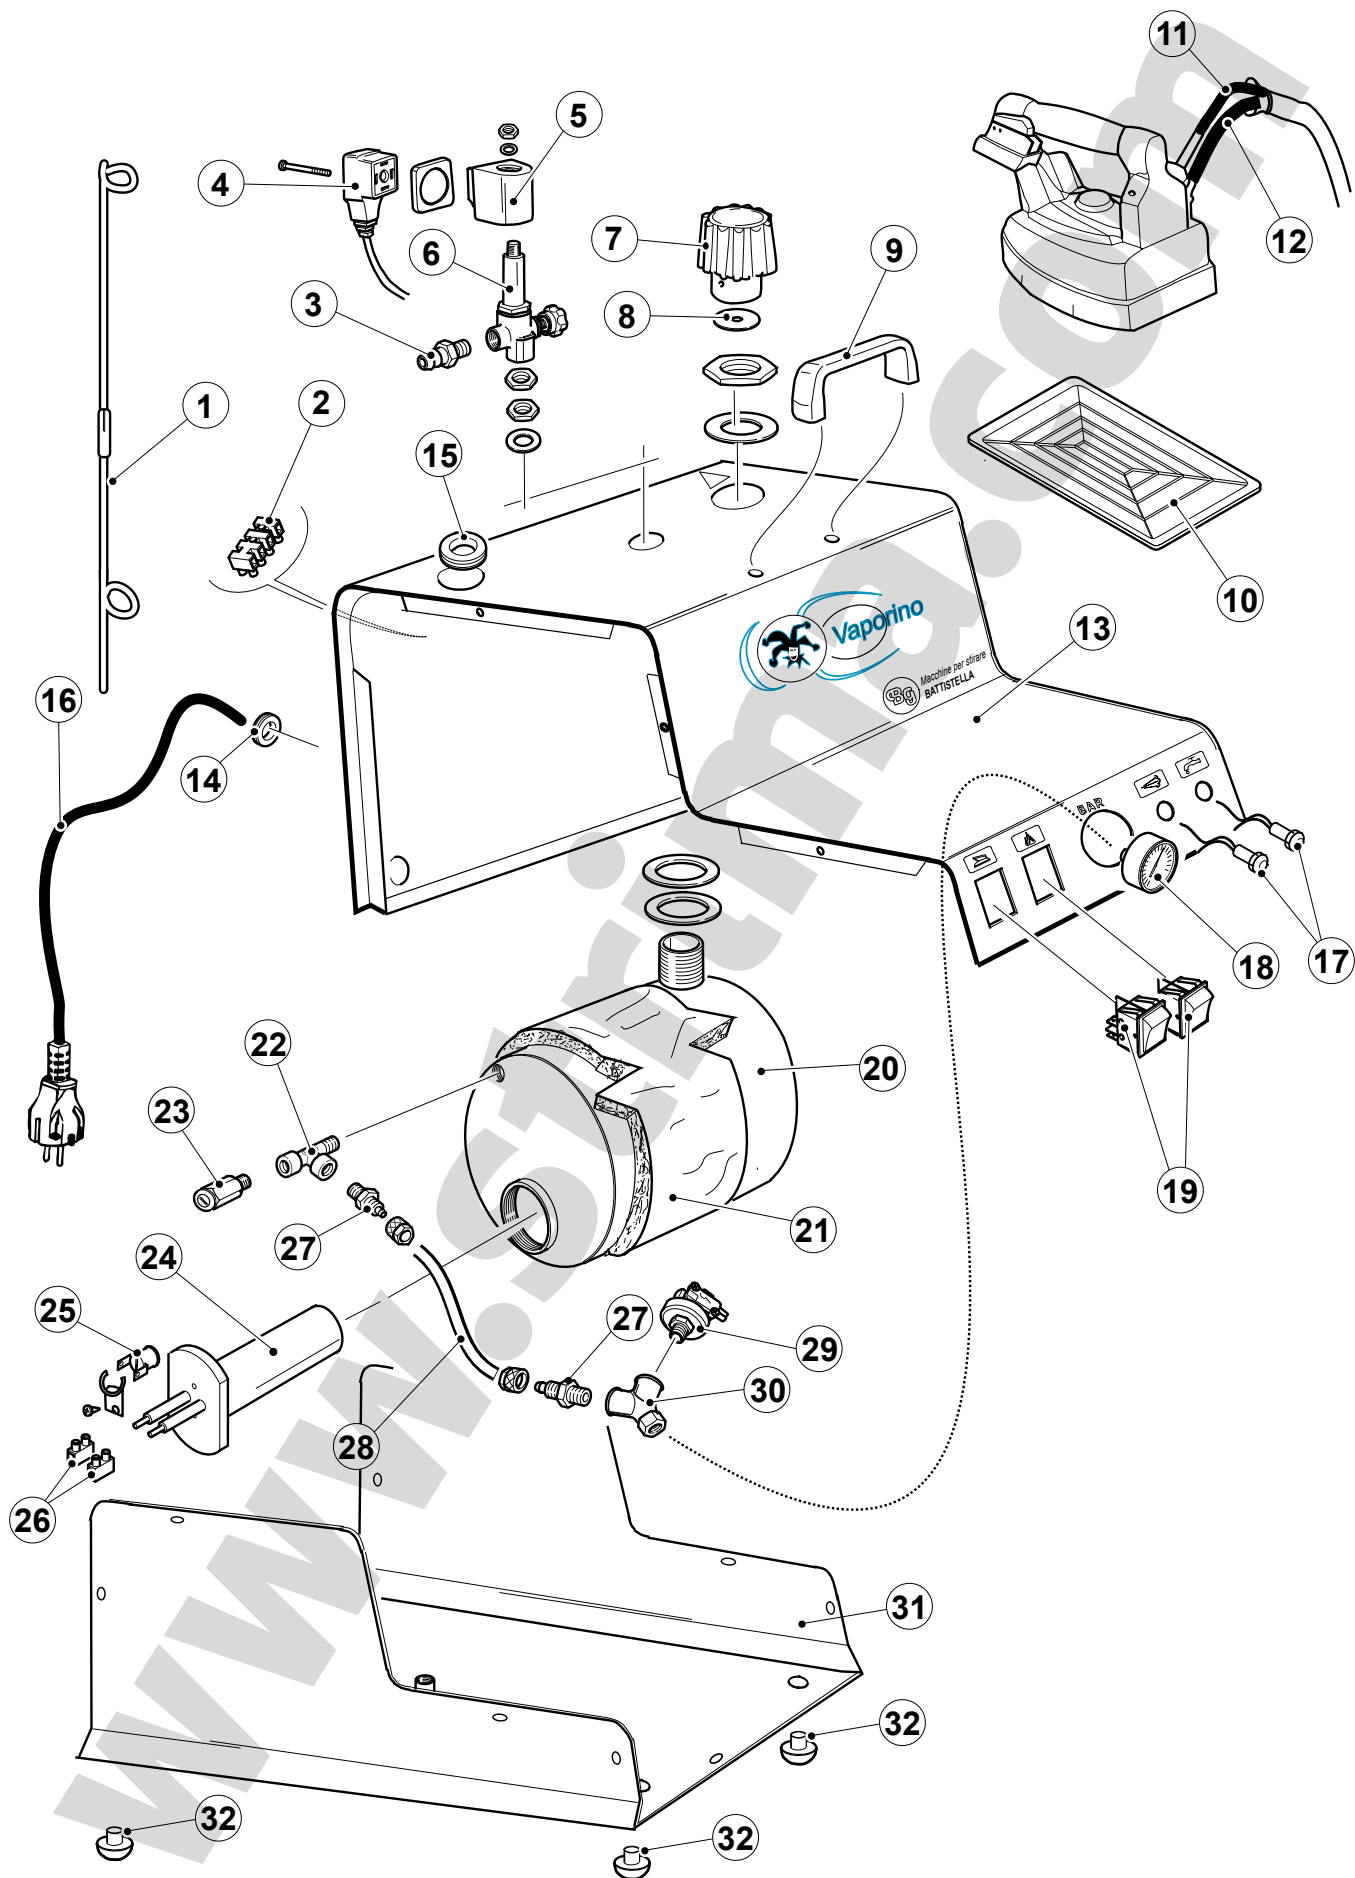

Vaporino Maxi Inox

Vaporino Maxi Inox

POS.	Q.TY	CODE	DESCRIPTION
1	1	21091	Cable support
2	1		Terminal board
3	1		Hose holder 1/4"
4	1		Connector
5	1		Coil
6	1		Valve group
7	1		Safety valve plug 3/4"
8	1		Plug OR gasket 3/4"
9	1		Handle
10	1	20056	Iron support
11	1		Electric cable for iron
12	1		Steam tube
13	1		Switchboard panel
14	1		Rubber ring for wire
15	1		Rubber ring for wire
16	1		Electric cable
17	2		Pilot lamps
18	1	21036	Manometer 1/8"
19	2	20069	Luminous switches 16 A
20	1	21097	Boiler
21	1		Boiler cover
22	1		"T" joint
23	1	21033	Safety valve 1/8" 5 Bar
24	1	20591	Boiler resistance W 1000
25	1	21095	Thermostat 170° C
26	2		Clamps
27	2		Joints 1/8" Ø 6
28	1		Teflon pipe
29	1	20420	Pressure switch 1/8"
30	1		Y-joint 1/8"
31	1		Frame
32	4		Rubber stoppers