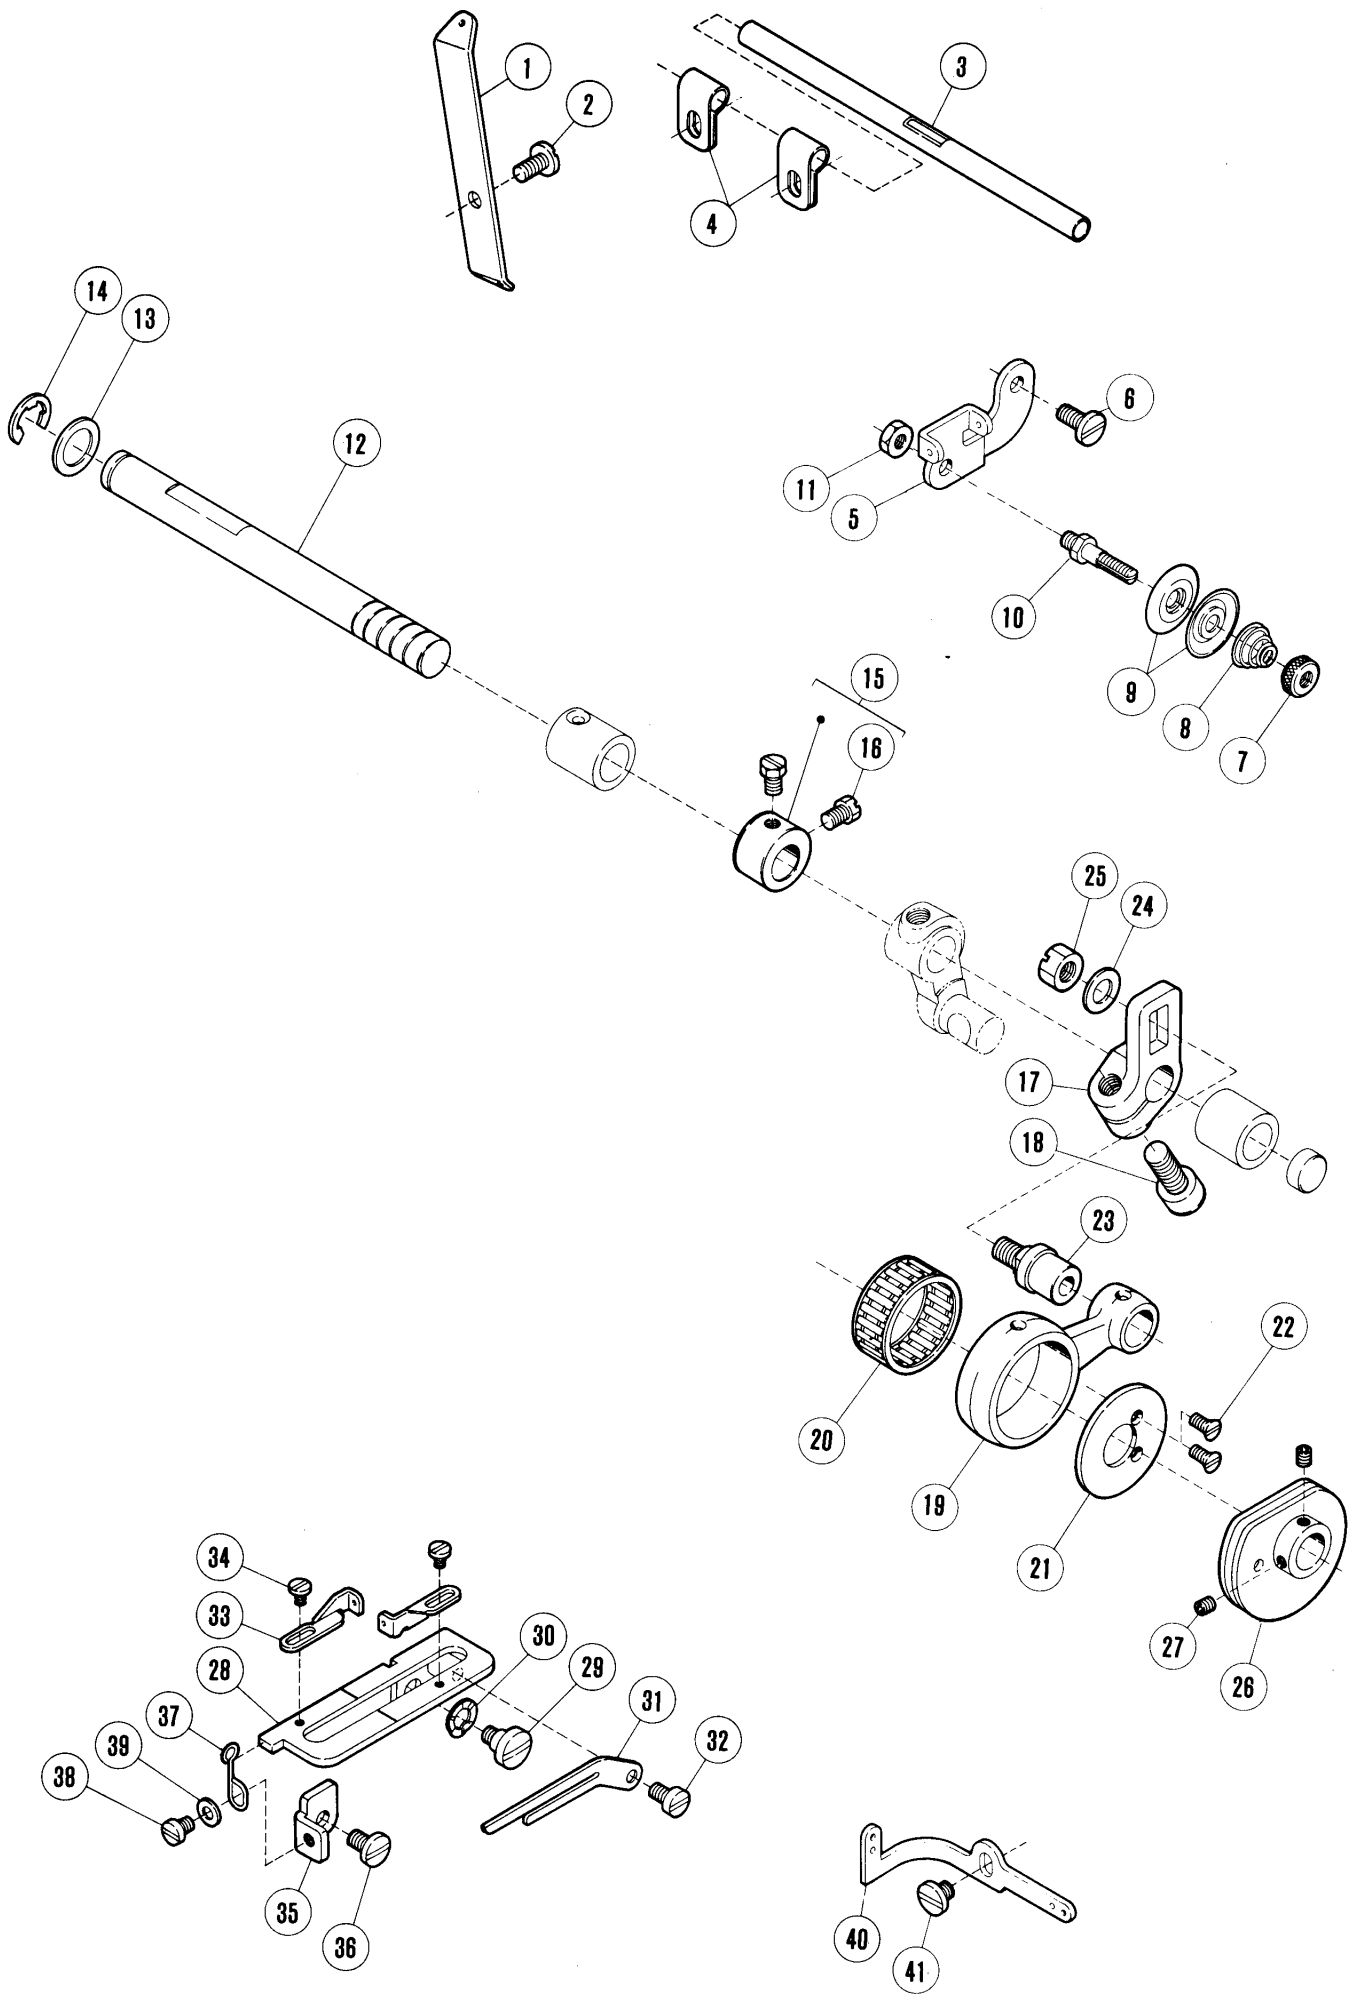

REF. NO.	PART NO.	メーカ名	NAME	QT.
1	210309	イトミチ/ルーパ - (ウシロ)	LOOPER THREAD GUIDE REAR	1
2	5458	ヒラネシ/ C5	SCREW	1
3	210310	イトミチ/イワ	LOOPER THREAD TUBE	1
4	206115	ホムタ-	TUBE CLAMP	2
5	211626	ワラケツト/イトチヨウシタ	BRACKET/LOOPER THREAD TENSION	1
6	5459	ヒラネシ/ C5	SCREW	1
7	5526	マルナツト	NUT	1
8	211388	イトチヨウシタ	TENSION SPRING	1
9	137108	チヨウシサ	TENSION DISC	2
10	211387	チヨウシホ	TENSION POST	1
11	3044	ワツカクナツト/ C5	NUT	1
12	212654	シク/ルーパ - セ	SHAFT/LOOPER AVOIDING	1
13	240102	サカ	WASHER	1
14	205061	トメワ	STOP RING	1
15	210293	カラー	COLLAR	1
16	5084	ワツカクネシ/ C5	SCREW	2
17	211164	クラク/ルーパ - セ	CRANK/LOOPER AVOID	1
18	5457	ヒラネシ/ C9	SCREW	1
19	210284	ワツト/ルーパ - セ	CONNECTION/LOOPER AVOID	1
20	205015	ニートルハ	NEEDLE BEARING	1
21	210283	カラー	COLLAR	1
22	5495	サラネシ/ C1	SCREW	2
23	210285	タツキヒ	PIN	1
24	202433	サカ	WASHER	1
25	5455	ワツカクナツト/ C8	NUT	1
26	211169	イトクリ/ルーパ -	LOOPER THREAD TAKEUP	1
27	5292	トメネシ/ C3	SCREW	2
28	211172	ルーパ - イトクリタ	LOOPER THREAD GUIDE BRACKET	1
29	5494	タツキネシ/ C5	SCREW	1
30	210307	ナミイタサカ	WASHER	1
31	210302	イトクリアツナイ	GUIDE/LOOPER THREAD TAKEUP	1
32	1216	ヒラネシ	SCREW	1
33	211171	イトミチ/ルーパ - イトクリ	EYELET/LOOPER THREAD TAKEUP	2
34	5077	ヒラネシ	SCREW	2
35	211173	ストツパ - /ルーパ - イトクリタ	STOPPER	1
36	5453	ヒラネシ	SCREW	1
37	210306	ヒツサイクハ	SPRING	1
38	1234	ヒラネシ/ C4	SCREW	1
39	137906	サカ	WASHER	1
40	211765	イトミチ/ルーパ - (フ)	LOOPER THREAD GUIDE FRONT	1
41	4009-1	ヒラネシ/ C5	SCREW	1