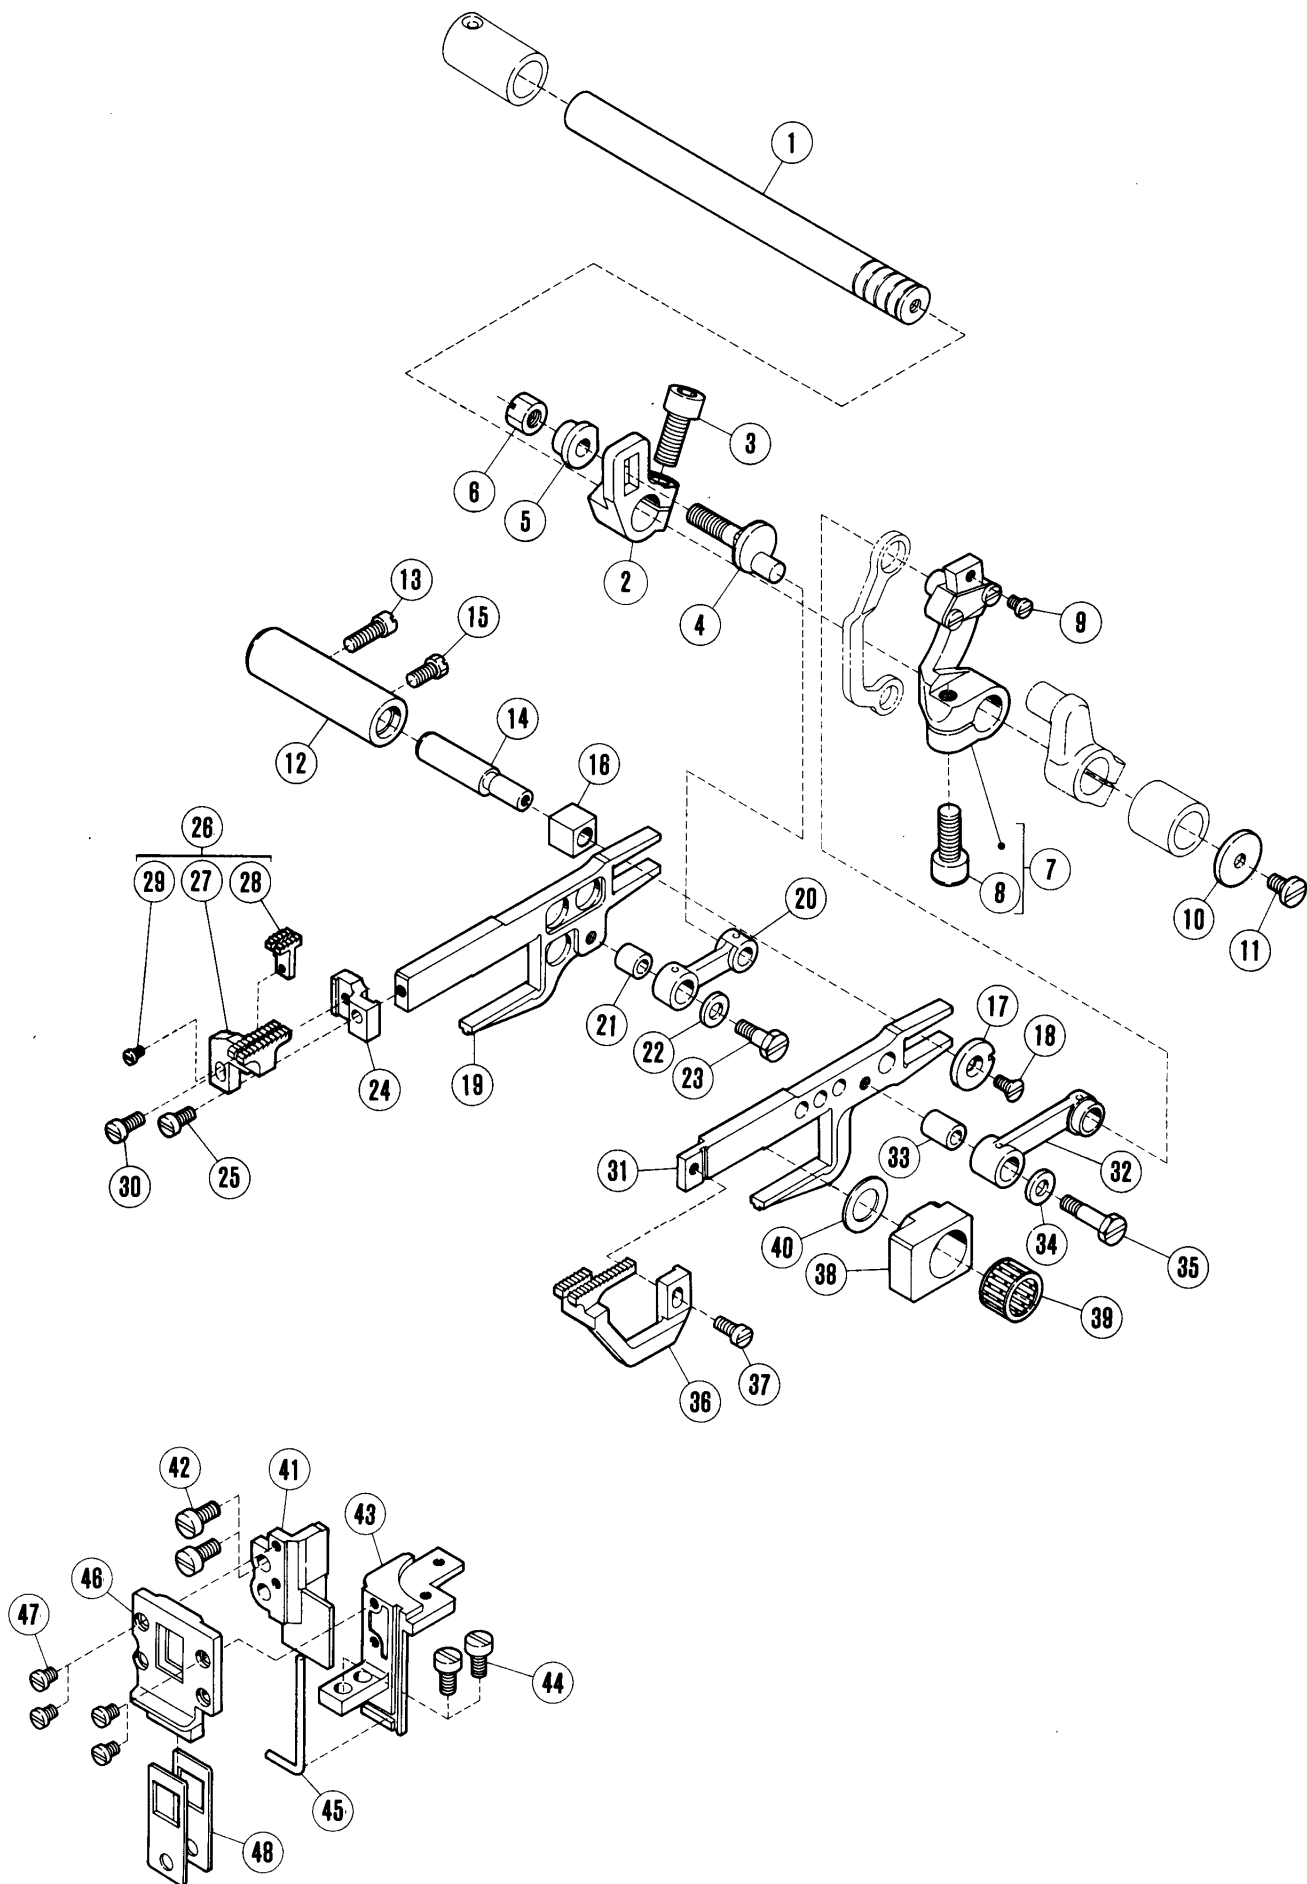

送り機構(2)

FEED MECHANISM(2)

REF. NO.	PART NO.	メイヨウ	NAME	QT.
1	212028	シク/オクリ	FEED SHAFT	1
2	211177	クランク/シユオクリ	CRANK/MAIN FEED	1
3	5457	ヒラネシ/ C9	SCREW	1
4	210145	Iキセツヒ[○]	PIN	1
5	210146	サカネ	WASHER	1
6	5455	口ツカクナツト/ C8	NUT	1
7	211183	クランク(クミ)/サトウオクリ	CRANK COMPLETE/DIFF. FEED	1
8	5346	ヒラネシ/ C3	SCREW	1
9	5457	ヒラネシ/ C9	SCREW	1
10	210100	サカネ	WASHER	1
11	4009-1	ヒラネシ/ C5	SCREW	1
12	204129A	シク/オクリタ^イアツナイ	BUSHING/FEED BAR GUIDE	1
13	2133-1	ヒラネシ/ C5	SCREW	1
14	204128A	タツツキヒ[○]	PIN	1
15	5084	口ツカクネシ/ C5	SCREW	1
16	205418	カクコ^マ/オクリタ^イアツナイ	BLOCK/FEED BAR GUIDE	1
17	204439A	サカネ	WASHER	1
18	5317	サラネシ/ C3	SCREW	1
19	211178	シユオクリタ^イ	MAIN FEED BAR	1
20	210147	リンク/シユオクリクランク	LINK/MAIN FEED	1
21	210148	フツシユ	BUSHING	1
22	204115	サカネ	THRUST WASHER	1
23	5489	口ツカクネシ/ C5	SCREW	1
24	211180	シユオクリハ^フラケツト	BRACKET/MAIN FEED DOG	1
25	1175-2	ヒラネシ/ C4	SCREW	1
26	211477	シユオクリハ^フ(クミ)	MAIN FEED DOG ASSEMBLY	1
27	211478	シユオクリハ^フ	MAIN FEED DOG	1
28	211182	ホシ^フヨクリハ^フ	AUX. FEED DOG	1
29	5492	ヒラネシ/ C1	SCREW	1
30	1175-2	ヒラネシ/ C4	SCREW	1
31	211188	サトウ^フオクリタ^イ	DIFF FEED BAR	1
32	211187	リンク/サトウ^フオクリ	LINK/DIFF. FEED	1
33	204114	フツシユ	BUSHING	1
34	208245	サカネ	WASHER	1
35	5231	口ツカクネシ/ C5	SCREW	1
36	211479	サトウ^フオクリハ^フ	DIFF. FEED DOG	1
37	1175-2	ヒラネシ/ C4	SCREW	1
38	210156	カクコ^マ/オクリシ^フヨウケ^フ	BLOCK/FEED BAR LIFT	1
39	206128	ニートル^ハアリコク^フ	NEEDLE BEARING	1
40	208235	サカネ	THRUST WASHER	1
41	211197	オクリタ^イアツナイ(ヒタ^リ)	FEED BAR GUIDE LEFT	1
42	5205	ヒラネシ/ C5	SCREW	2
43	211198	オクリタ^イアツナイ(ミキ^フ)	FEED BAR GUIDE RIGHT	1
44	2902	ヒラネシ/ C5	SCREW	2
45	208168	オオリコク^フ	O RING	1
46	211199	ア^フラキリアツナイ	GUIDE/FEED BAR OIL SEAL	1
47	5346	ヒラネシ/ C3	SCREW	4
48	210159	オクリタ^イア^フラキ^リ	FEED BAR OIL SEAL	2