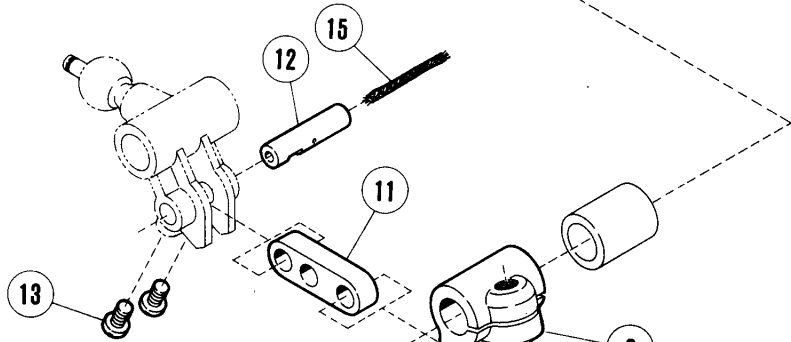

WILCOX & GIBBS	25
PEGASUS	4