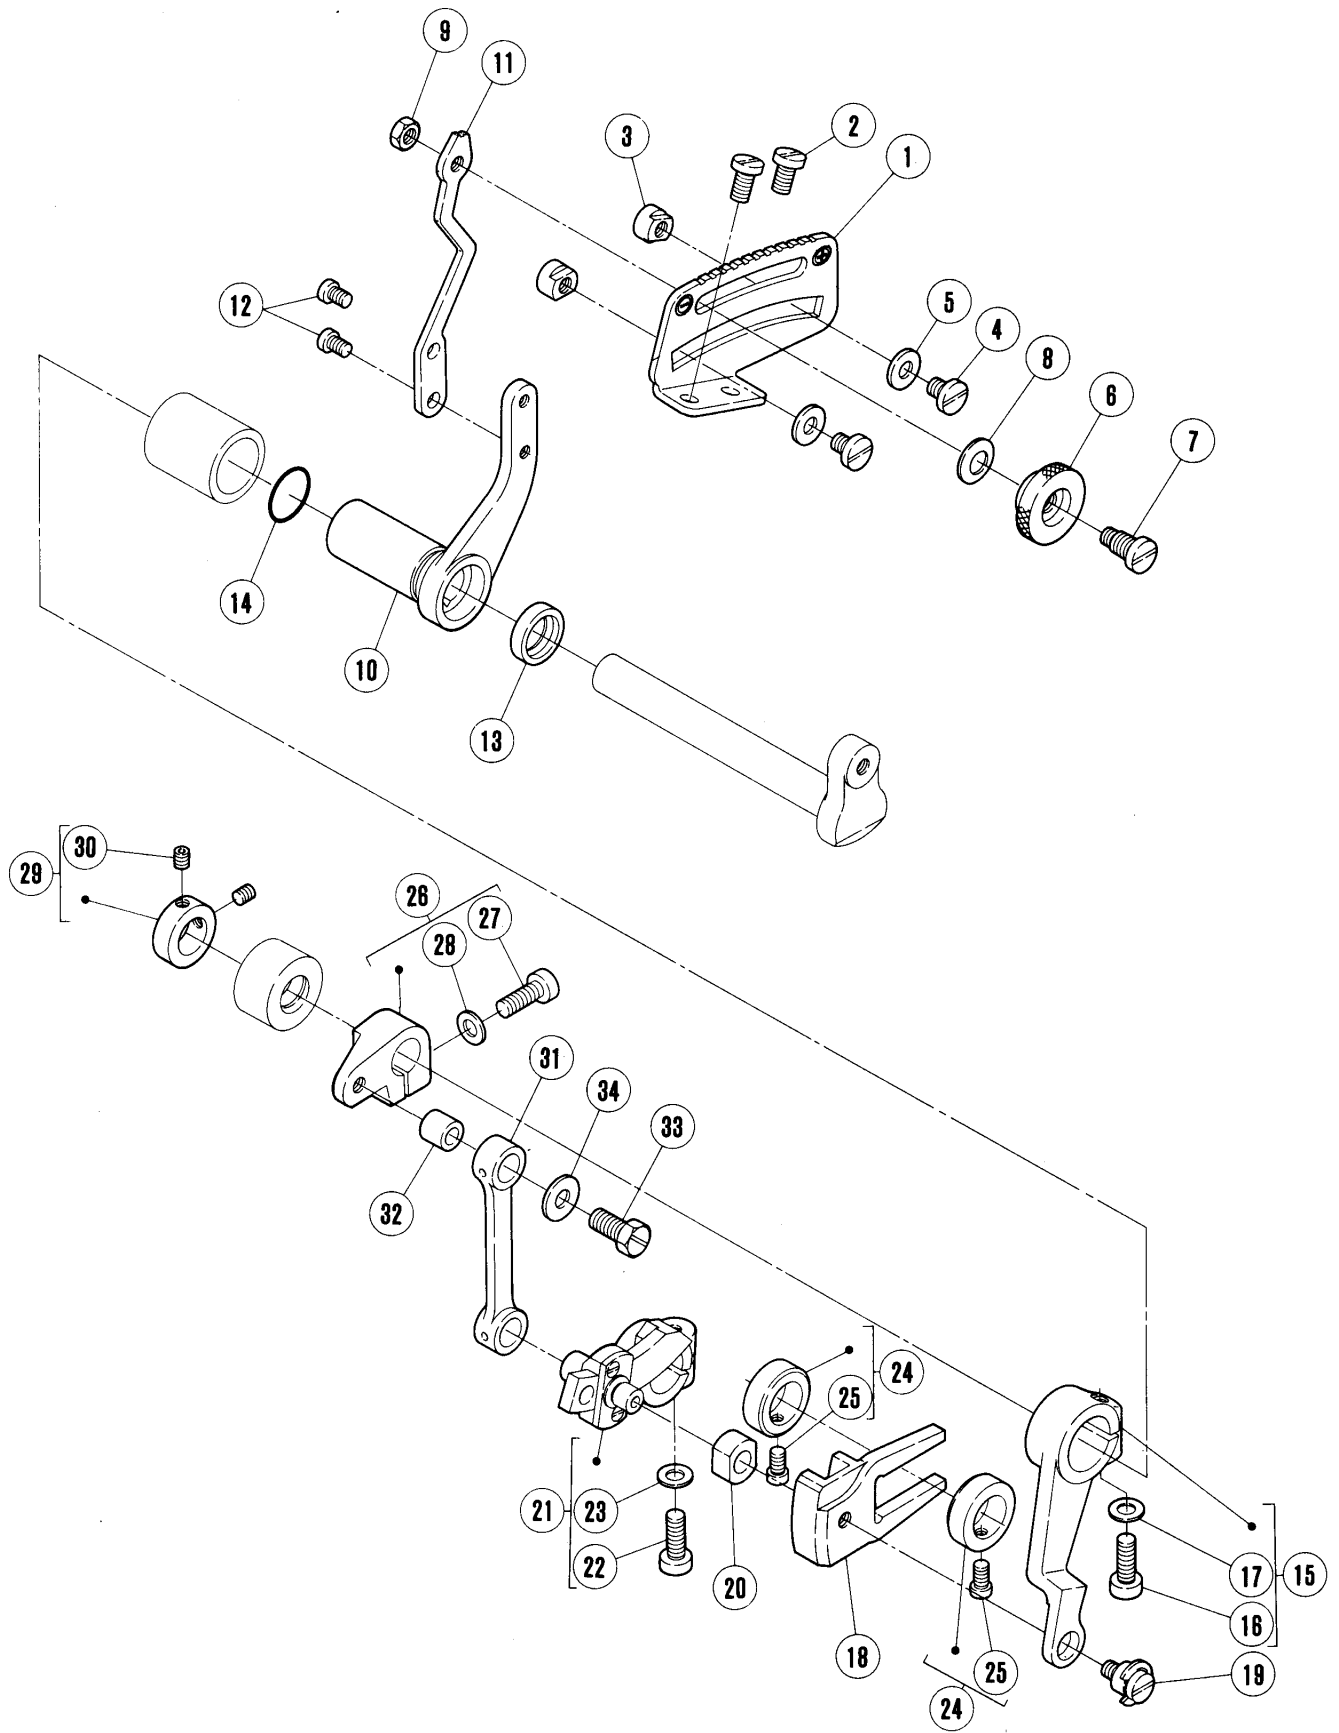

REF. NO.	PART NO.	メイショウ	NAME	QT.
1	212387	チヨウセツイタ	REGGLATING PLATE	1
2	5117	ヒラネシ^キ/C5	SCREW	2
3	210171	ストツハ^キ	STOPPER	2
4	2905	ヒラネシ^キ/C5	SCREW	2
5	201185	サ^キカ^キネ	WASHER	2
6	210167	ツマミ	THUMB NUT	1
7	5486	タ^キツキネシ^キ/C5	SCREW	1
8	211301	ハ^キネサ^キカ^キネ	SPRING WASHER	1
9	3044	ロツカクナツト/C5	NUT	1
10	212386	レハ^キー/チヨウセツ	LEVER	1
11	212419	レハ^キー/チヨウセツ	LEVER	1
12	5053	ヒラネシ^キ/C4	SCREW	2
13	204052A	オイルシール	OIL SEAL	1
14	201022	オオリク^キ	O RING	1
15	212837-92	レハ^キー/チヨウセツ	LEVER	1
16	5594	ヒラネシ^キ/C7	SCREW	1
17	307003	サ^キカ^キネ	WASHER	1
18	212840	カクコ^キ マアコナイ	GUIDE BLOCK	1
19	5316	タ^キツキネシ^キ/C5	SCREW	1
20	252531	カクコ^キ マ	BLOCK	1
21	212838-91	クランク(クミ)	CRANK ASSEMBLY	1
22	5594	ヒラネシ^キ/C7	SCREW	1
23	307003	サ^キカ^キネ	WASHER	1
24	212653	カラー	COLLAR	2
25	1998-2	ヒラネシ^キ	SCREW	2
26	212383-92	クランク	CRANK	1
27	5594	ヒラネシ^キ/C7	SCREW	1
28	307003	サ^キカ^キネ	WASHER	1
29	212039	カラー	COLLAR	1
30	5292	トメネシ^キ/C3	SCREW	2
31	212650	リンク	LINK	1
32	210148	フ^キツシユ	BUSHING	1
33	5489	ロツカクネシ^キ/C5	SCREW	1
34	204115	サ^キカ^キネ	THRUST WASHER	1