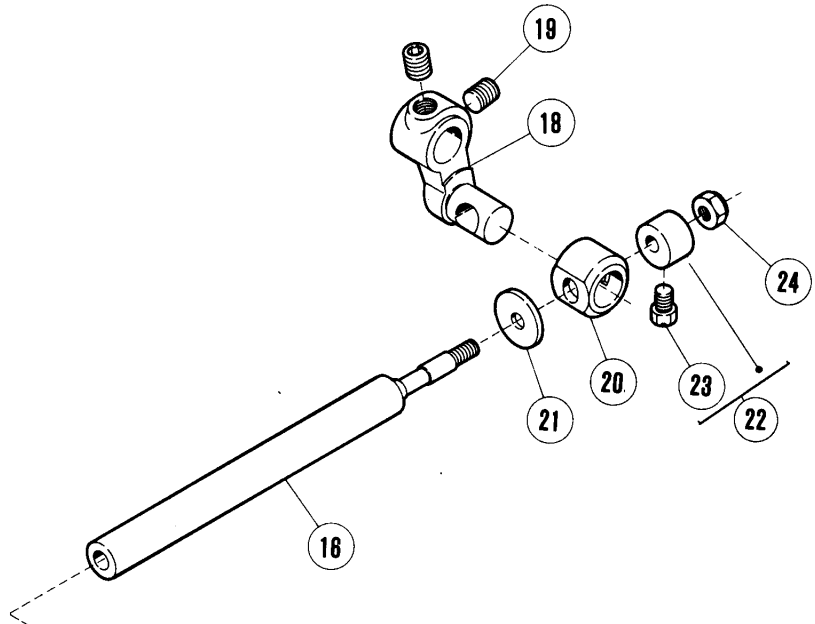

WILCOX & GIBBS	25
PEGASUS	4