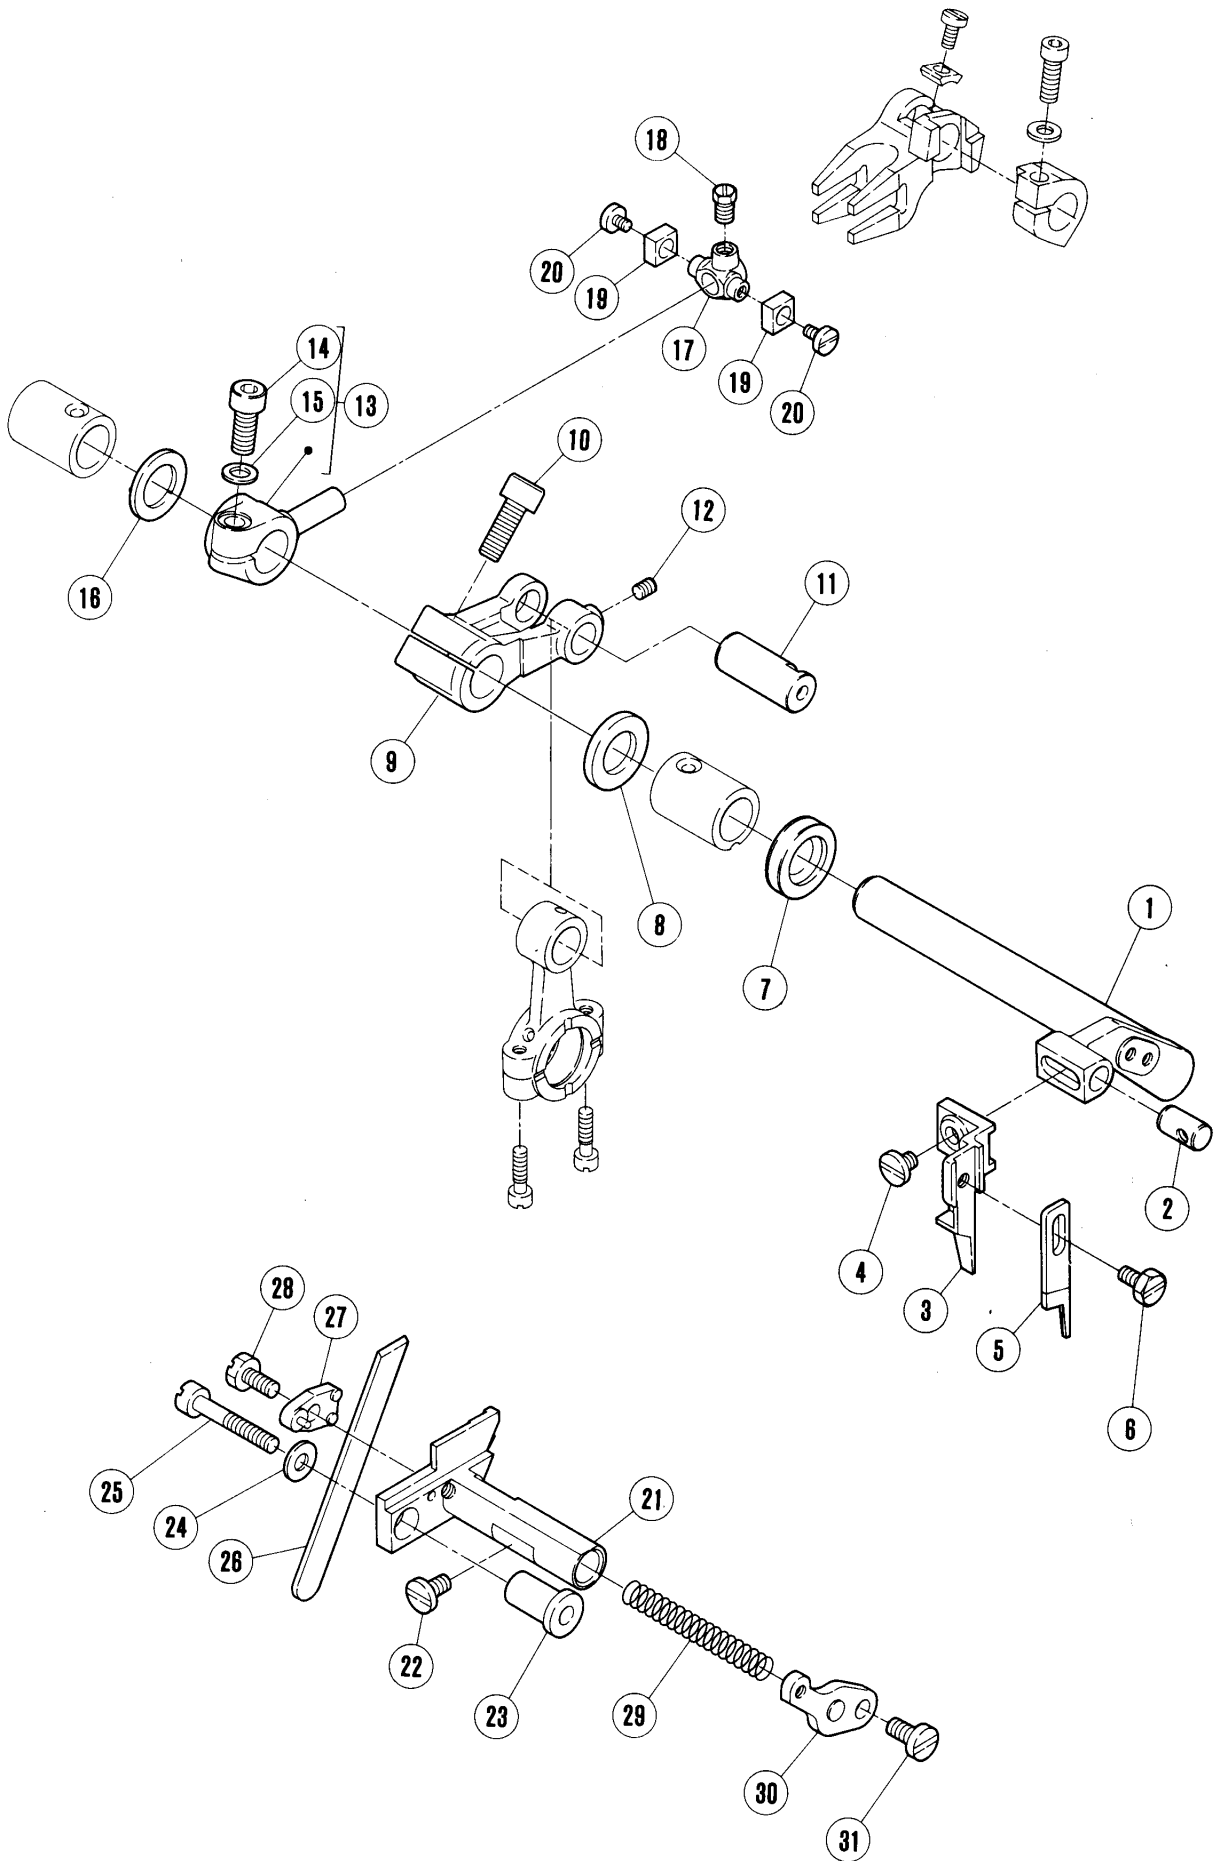

REF. NO.	PART NO.	メイヨウ	NAME	QT.
1	212841	ウツメスタ^イ	UPPER KNIFE HOLDER	1
2	208579	ウツメスタ^キ アツナイ^ヒ°^フ	PIN	1
3	211202	ウツメスタ^キ	UPPER KNIFE CLAMP	1
4	2902	ヒラネ^シ /C5	SCREW	1
5	205607	ウツメス	UPPER KNIFE	1
6	5088	ロツカクネ^シ /C4	SCREW	1
7	210069	オイルシール	OIL SEAL	1
8	206180	サ^カネ	THRUST WASHER	1
9	211200	クラック/ウツメス	CRANK/UPPER KNIFE DRIVE	1
10	5457	ヒラネ^シ /C9	SCREW	1
11	210175	ハ^イコウ^ヒ°^フ	PIN	1
12	5461	トメネ^シ /C5	SCREW	1
13	212842	クラック(ヒタ^リ)	CRANK (LEFT)	1
14	5594	ヒラネ^シ /C7	SCREW	1
15	307003	サ^カネ	WASHER	1
16	208235	サ^カネ	THRUST WASHER	1
17	212409	クラック^ヒ°^フ	CRANK PIN	1
18	5084	ロツカクネ^シ /C5	SCREW	1
19	212410	カクコ^マ	BLOCK	2
20	5597	ヒラネ^シ	SCREW	2
21	211203	シタメスタ^イ	LOWER KNIFE HOLDER	1
22	4009-1	ヒラネ^シ /C5	SCREW	1
23	210180	シタメスタ^イ アツナイ	GUIDE LOWER KNIFE HOLDER	1
24	201185	サ^カネ	WASHER	1
25	5094	ヒラネ^シ /C5	SCREW	1
26	205607	シタメス	LOWER KNIFE	1
27	210184	シタメス オサ^ヒ	CLAMP/LOWER KNIFE	1
28	2193	ロツカクネ^シ	SCREW	1
29	202340	アツユク^ハネ	SPRING	1
30	211204	シタメス^ハネ ウ^ケ	SPRING RETAINER	1
31	5117	ヒラネ^シ	SCREW	1