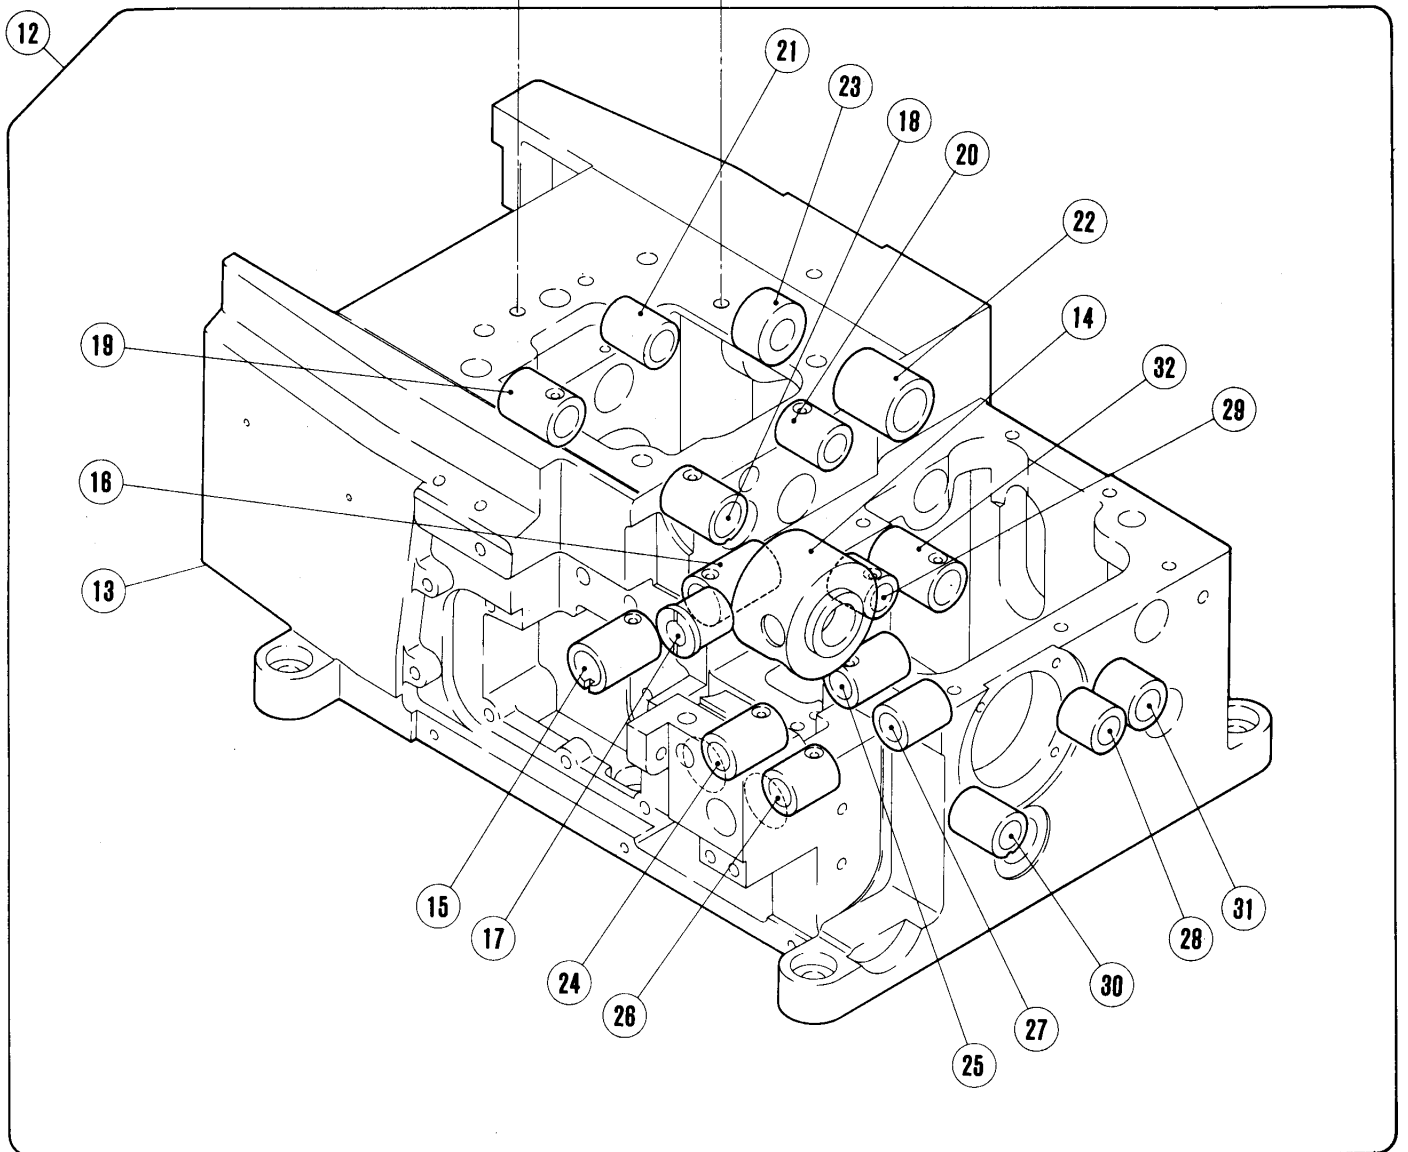

アームベッド機構(1)

MACHINE BED FRAME(1)

REF. NO.	PART NO.	メイヨウ	NAME	QT.
1	212342-FD	ア-ム(ヒタリ)	MACHINE ARM (RIGHT)	1
2	210234	ワッヂ	BUSHING	1
3	210233	ワッヂ	BUSHING	1
4	210242	ワッヂ	BUSHING	1
5	210057	オリング	O RING	1
6	2133-1	ヒラネシ/C5	SCREW	1
7	212048	ワッヂ	BUSHING	1
8	2133-1	ヒラネシ/C5	SCREW	1
9	201002	スワリクワピン	PIN	2
10	211385	アイコウピン	PIN	1
11	5357	ヒラネシ/C9	SCREW	1
12	212340-FD	マツト(クミ)	MACHINE BED	1
13	212341-FD	マツト	MACHINE BED	1
14	211619	ワッヂ	BUSHING	1
15	210101	ワッヂ	BUSHING	1
16	210102	ワッヂ	BUSHING	1
17	210110	ワッヂ	BUSHING	1
18	210068	ワッヂ	BUSHING	1
19	210067	ワッヂ	BUSHING	1
20	212154	ワッヂ	BUSHING	1
21	210297	ワッヂ	BUSHING	1
22	212037	ワッヂ	BUSHING	1
23	212038	ワッヂ	BUSHING	1
24	210124	ワッヂ	BUSHING	1
25	210125	ワッヂ	BUSHING	1
26	210296	ワッヂ	BUSHING	1
27	210297	ワッヂ	BUSHING	1
28	210292	ワッヂ	BUSHING	1
29	252005	ワッヂ	BUSHING	1
30	210164	ワッヂ	BUSHING	1
31	210143	ワッヂ	BUSHING	1
32	210102	ワッヂ	BUSHING	1