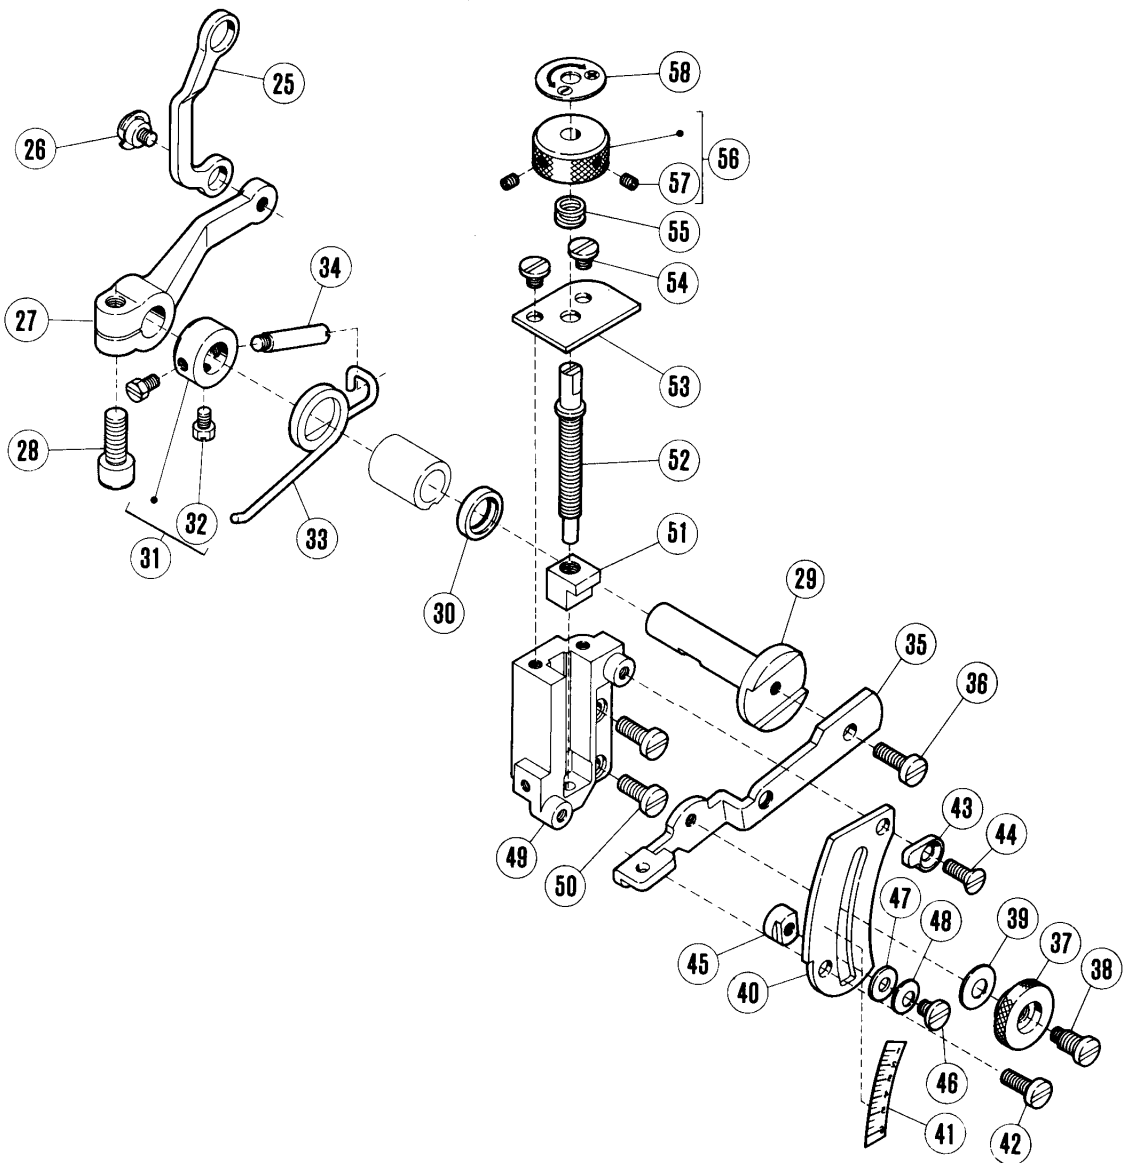

送り機構(1)

FEED MECHANISM(1)

REF. NO.	PART NO.	メイショウ	NAME	QT.
1	210137	プッシュ ボタン	PUSH BUTTON	1
2	210139	アブシユクハネ	SPRING	1
3	204185	オオリク	O RING	1
4	210138	ストッパ - / オクリチヨウセツイキセ	STOPPER	1
5	2193	ロツカクネシ	SCREW	1
6	211881	オクリチヨウセツラチエツトホイル(クミ)	RATCHET WHEEL COMPLETE	1
7	5461	トメネシ / C5	SCREW	2
8	208411	オクリ チヨウセツ ラチエツト	FEED REGULATING RATCHET	1
9	208415	アブシユクハネ	SPRING	2
10	211802A	イキセ / オクリチヨウセツ	FEED REGULATING ECCENTRIC	1
11	211883	ストッパ -	STOPPER	1
12	5437	サラネシ / C3	SCREW	1
13	210140	ロツト / オクリ	CONNECTION/FEED DRIVE	1
14	204084	ニートルハアリク	NEEDLE BEARING	1
15	210127	イキセ / オクリ	FEED ECCENTRIC	1
16	210129	イキセ / アンナイ	GUIDE/FEED ECCENTRIC	1
17	210130	イダハネ	SPRING	1
18	5427	トメネシ / C3	SCREW	1
19	5292	トメネシ / C3	SCREW	1
20	210282	イキセ / ルーパ - センコ	LOOPER AVOID ECCENTRIC	1
21	5461	トメネシ / C5	SCREW	2
22	211176	クラク / オクリ	FEED CRANK	1
23	5457	ヒラネシ / C9	SCREW	1
24	208235	サカネ	THRUST WASHER	1
25	211190	リンク / サトウチヨウセツ	LINK/DIFF. FEED REGULATING	1
26	5316	タツツキネシ / C5	SCREW	1
27	211191	レバ - / サトウチヨウセツ(ヒタリ)	LEFT LEVER/DIFF. FEED REG.	1
28	5457	ヒラネシ / C9	SCREW	1
29	211192	シク / サトウチヨウセツ	SHAFT/DIFF. FEED REGULATING	1
30	204052A	オイルシール	OIL SEAL	1
31	211226	カラ	THRUST COLLAR	1
32	5084	ロツカクネシ / C5	SCREW	2
33	211193	ネシ / リバネ	SPRING/DIFF. FEED REG.	1
34	204757	ヒツツキネシ	LATCH SCREW	1
35	211194	レバ - / サトウチヨウセツ(ミキ)	RIGHT LEVER/DIFF. FEED REG.	1
36	5117	ヒラネシ / C5	SCREW	1
37	210167	ツマミ	THUMB NUT	1
38	5486	タツツキネシ / C5	SCREW	1
39	211301	ハネサカネ	SPRING WASHER	1
40	210168	サトウチヨウセツ アンナイ	DIFF. FEED REG. GUIDE	1
41	211195	メモリアク	INDICATION PLATE	1
42	5117	ヒラネシ / C5	SCREW	1
43	211227	ストッパ -	STOPPER	1
44	1732	サラネシ / C5	SCREW	1
45	210171	ストッパ -	STOPPER	1
46	2905	ヒラネシ / C5	SCREW	1
47	201185	サカネ	WASHER	1
48	201191	サラハネ	WASHER	1
49	211196	サトウチヨウセツタイ	DIFF FEED REG. BASE	1
50	5118	ヒラネシ / C5	SCREW	2
51	210535	カクコ / サトウチヨウセツ	BLOCK/DIFF. FEED REGULATING	1
52	210172	サトウチヨウセツホウ	DIFF FEED REGULATING BAR	1
53	210534	サトウチヨウセツ ホウ アンナイ	GUIDE/DIFF. FEED REG. BAR	1
54	5091	ヒラネシ / C5	SCREW	2
55	210533	アブシユクハネ	SPRING	1
56	210532	ツマミ	THUMB NUT	1
57	5292	トメネシ / C3	SCREW	2
58	212179	マク	MARK	1