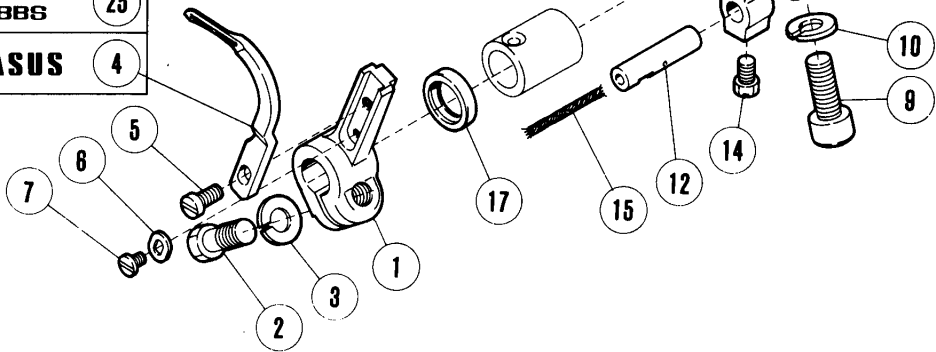

WILCOX & GIBBS	25
PEGASUS	4