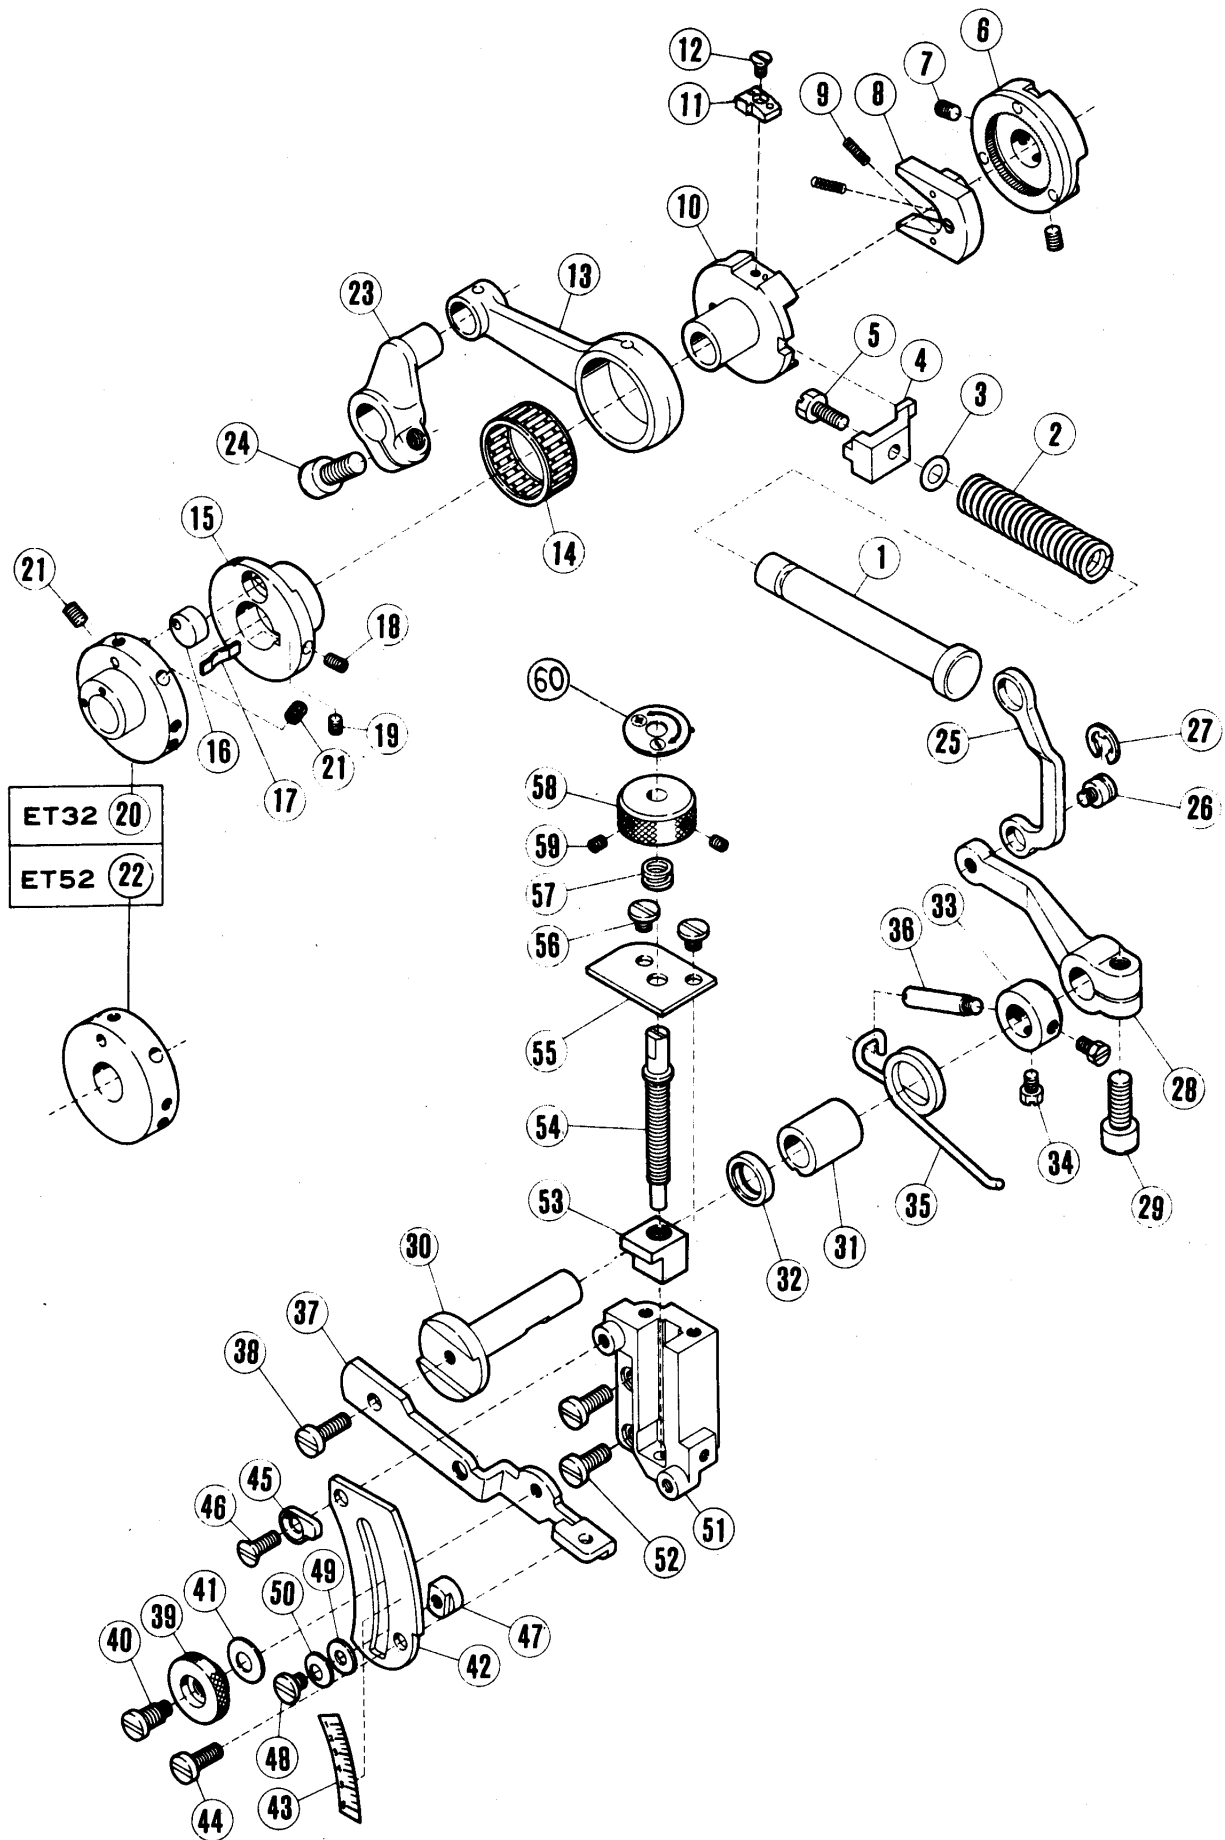

送り機構(1)

FEED MECHANISM(1)

REF. NO.	PART NO. 7th ハnd ン	メ^{ch}シヨウ	NAME	QT.
1	210137	プ^{sh}ツシ^u 本^{tu}タン	PUSH BUTTON	1
2	210139	ア^{sp}ツシ^uツ^uハndネ	SPRING	1
3	204185	オ^oキ^oリ^oン^oク^o	O RING	1
4	210138	スstツstハndー/オ^oク^oリ^oチ^oヨ^oウ^oセ^oツ^oエ^oキ^oセ^oン	STOPPER	1
5	2193	ロ^{ro}ツ^{ro}カ^{ro}ク^{ro}ネ^{ro}シ^{ro}ハnd/C5	SCREW	1
6	210136	オ^oク^oリ^oチ^oヨ^oウ^oセ^oツ^oラ^oチ^oエ^oツ^oト^oキ^oル^o(ク^oミ)	RATCHET WHEEL COMPLETE	1
7	5461	ト^{to}メ^{to}ネ^{to}シ^{to}ハnd/C5	SCREW	2
8	208411	ラ^{ra}チ^{ra}エ^{ra}ツ^{ra}(ク^oミ)	RATCHET COMPLETE	1
9	208415	ア^{sp}ツシ^uツ^uハndネ	SPRING	2
10	211802	エ^{ec}キ^{ec}セ^{ec}ン/オ^oク^oリ^oチ^oヨ^oウ^oセ^oツ	ECCENTRIC/FEED REGULATING	1
11	211804	スstツstハndー	STOPPER	1
12	5437	ツ^{sc}ラ^{sc}ネ^{sc}シ^{sc}ハnd	SCREW	1
13	210140	ロ^{ro}ツ^{ro}ト^{ro}ク^{ro}/オ^oク^oリ	CONNECTION/FEED DRIVE	1
14	204084	ニ^{ne}ー^oト^oキ^oル^oハndア^oリ^oン^oク^o	NEEDLE BEARING	1
15	210127	エ^{ec}キ^{ec}セ^{ec}ン/オ^oク^oリ	FEED ECCENTRIC	1
16	210129	エ^{ec}キ^{ec}セ^{ec}ン^oア^oン^oタイ	GUIDE/FEED ECCENTRIC	1
17	210130	イ^{is}ダ^{is}ハndネ	SPRING	1
18	5427	ト^{to}メ^{to}ネ^{to}シ^{to}ハnd/C3	SCREW	1
19	5292	ト^{to}メ^{to}ネ^{to}シ^{to}ハnd/C3	SCREW	1
20	210282	エ^{ec}キ^{ec}セ^{ec}ン/ル^oー^oハndー^oセ^oン^oツ^oカ	LOOPER AVOID ECCENTRIC	1
21	5461	ト^{to}メ^{to}ネ^{to}シ^{to}ハnd/C5	SCREW	2
22	210128	エ^{ec}キ^{ec}セ^{ec}ン^oト^oキ^oル^oタイ	FEED ECCENTRIC RETAINER	1
23	210141	ク^{cr}ラ^{cr}ン^{cr}ク^{cr}/オ^oク^oリ	CRANK/FEED DRIVE	1
24	5457	ヒ^{hi}ラ^{hi}ネ^{hi}シ^{hi}ハnd/C9	SCREW	1
25	210161	リ^{li}ン^{li}ク^{li}/ツ^{sc}ト^{sc}ク^{sc}チ^oヨ^oウ^oセ^oツ	LINK/DIFF. FEED REGULATING	1
26	5316	ダ^{da}ン^{da}ツ^{sc}キ^{sc}ネ^{sc}シ^{sc}ハnd/C5	SCREW	1
27	202522	ト^{to}メ^{to}	RING	1
28	210162	レ^{le}ハndー/ツ^{sc}ト^{sc}ク^{sc}チ^oヨ^oウ^oセ^oツ(ミ^oキ^o)	RIGHT LEVER/DIFF. FEED REG.	1
29	5457	ヒ^{hi}ラ^{hi}ネ^{hi}シ^{hi}ハnd/C9	SCREW	1
30	210163	シ^{sh}フト^{sc}/ツ^{sc}ト^{sc}ク^{sc}チ^oヨ^oウ^oセ^oツ	SHAFT/DIFF. FEED REGULATING	1
31	210164	ブ^{bu}ツ^{bu}シ^u	BUSHING	1
32	204052A	オ^oイル^oシ^oール	OIL SEAL	1
33	204754	カ^{ca}ラ^{ca}ー	THRUST COLLAR	1
34	5084	ロ^{ro}ツ^{ro}カ^{ro}ク^{ro}ネ^{ro}シ^{ro}ハnd/C5	SCREW	2
35	204756	ネ^{ne}シ^{ne}ハndハndネ	SPRING	1
36	204757	ヒ^{hi}ン^{hi}ツ^{sc}キ^{sc}ネ^{sc}シ^{sc}ハnd	LATCH SCREW	1
37	210166	レ^{le}ハndー/ツ^{sc}ト^{sc}ク^{sc}チ^oヨ^oウ^oセ^oツ(ヒ^oタ^oリ)	LEFT LEVER/DIFF. FEED REG.	1
38	5117	ヒ^{hi}ラ^{hi}ネ^{hi}シ^{hi}ハnd/C5	SCREW	1
39	210167	ツ^{tu}マ^{tu}ミ^{tu}/ツ^{sc}ト^{sc}ク^{sc}チ^oヨ^oウ^oセ^oツ^oレ^oハndー	THUMB NUT	1
40	5486	ダ^{da}ン^{da}ツ^{sc}キ^{sc}ネ^{sc}シ^{sc}ハnd/5	SCREW	1
41	211301	ハ^{ha}ネ^{ha}ツ^{sc}カ^{ca}ハndネ	SPRING WASHER	1
42	210168	ツ^{tu}ト^{sc}ク^{sc}チ^oヨ^oウ^oセ^oツ ア^oン^oタイ	DIFF. FEED REG. GUIDE	1
43	210170	メ^{me}モ^{me}リ^{me}ハndン	INDICATION PLATE	1
44	5117	ヒ^{hi}ラ^{hi}ネ^{hi}シ^{hi}ハnd/C5	SCREW	1
45	210700	スstツstハndー	STOPPER	1
46	1732	ツ^{sc}ラ^{sc}ネ^{sc}シ^{sc}ハnd/C5	SCREW	1