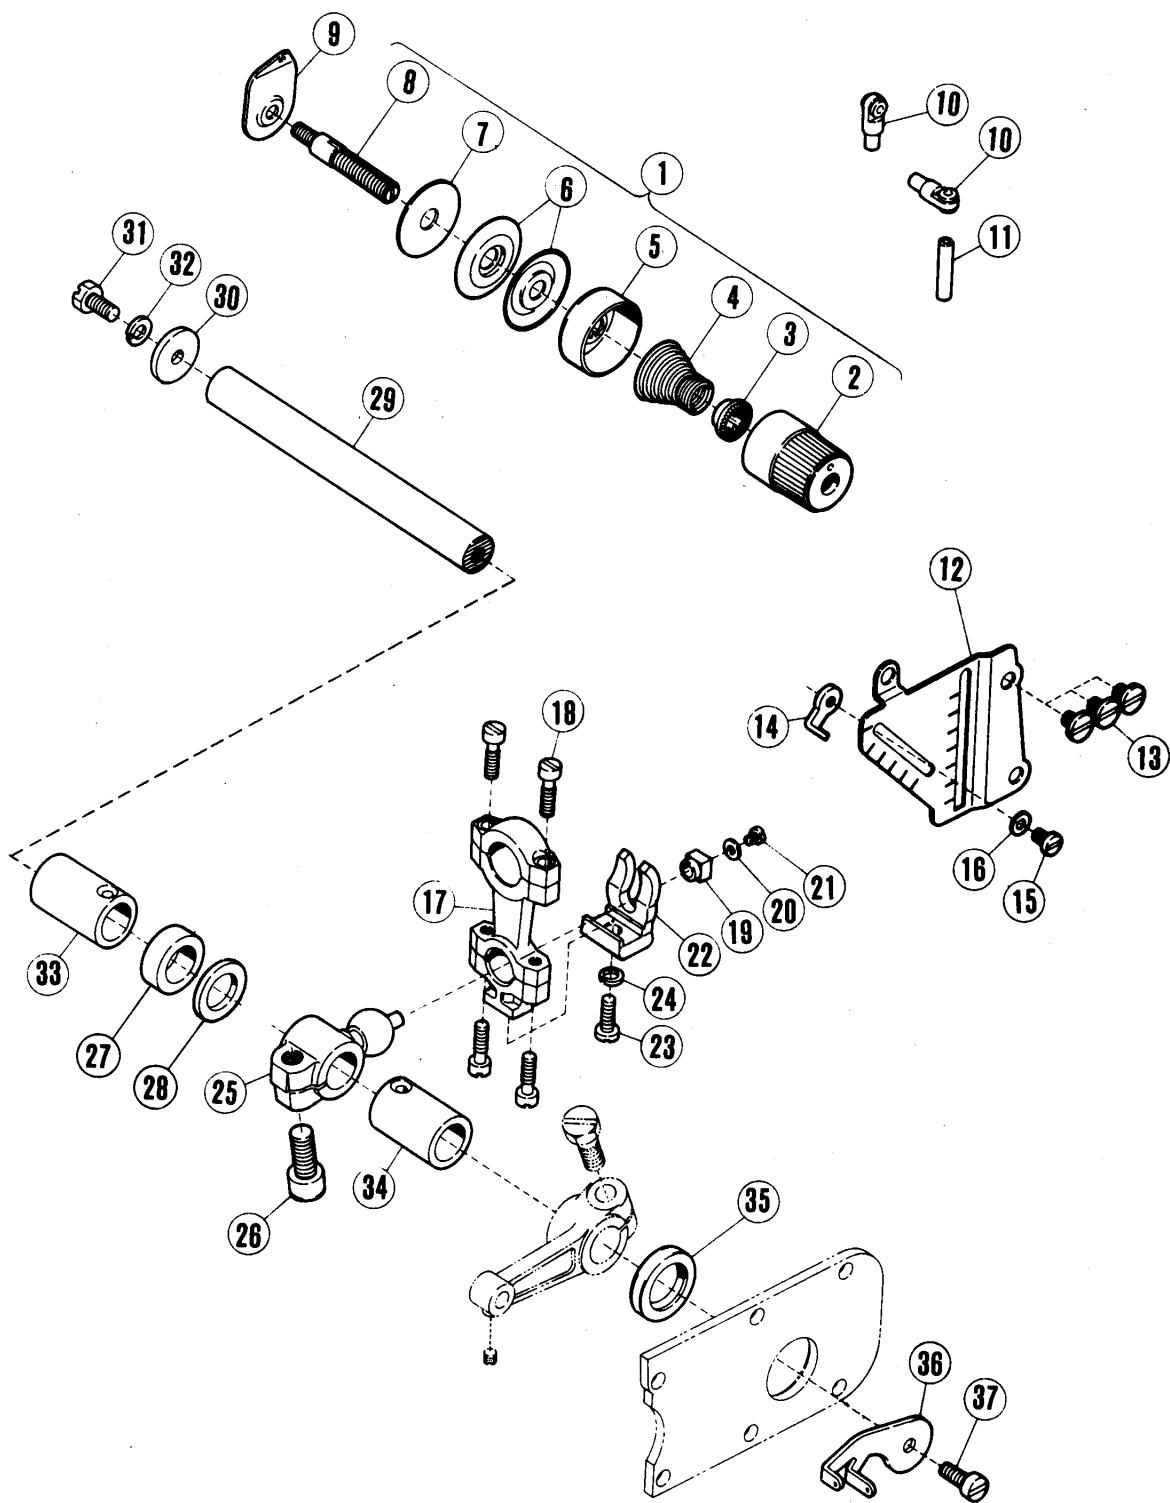

②⑧= E T52-○○○/514に使用。

②⑧= for ET52-○○○/514.

上ルーバー機構(1)

UPPER LOOPER DRIVE MECHANISM(1)

REF. NO.	PART NO.	メイショウ	NAME	QT.
1	210531	イトチヨウシ(クミ)(シヤク)	THREAD TENSION COMPLETE	1
2	208447	チヨウシナツト	POST NUT	1
3	208448	トメハ°イフ°	SPRING BUSHING	1
4	201068	アツシユクハ°ネ(シヤク)	TENSION SPRING (LIGHT)	1
5	208450	イトチヨウシ ハ°ネ ウケサ°ラ	CAP	1
6	210319	チヨウシサ°ラ	DISC	2
7	208449	フイルト	FELT	1
8	5082A	チヨウシネ°ウ	SCREW STUD	1
9	202849	イトチヨウシタ°イ	TENSION GUIDE	1
10	201439A	イトミチ	EYELET	2
11	204657	イトミチハ°イフ°	THREAD TUBE	1
12	210349	イトミチトリツケイタ	LOOPER THREAD GUIDE PLATE	1
13	2905	ヒラネシ°/C5	SCREW	3
14	210350	イトミチ/ウフル-ハ°-	UPPER LOOPER THREAD GUIDE	1
15	,5519	ヒラネシ°/C3	SCREW	1
16	202875	ワ°カ°ネ	WASHER	1
17	210091	ロツト°/ウフル-ハ°-	CONNECTION/LOWER LOOPER DRIVE	1
18	5376	ヒラネシ°/C4	SCREW	4
19	210093	カクコ°マ/ウフル-ハ°-ロツト°	BLOCK/CONNECTION	1
20	210585	ワ°カ°ネ	WASHER	1
21	1231	ヒラネシ°/C1	SCREW	1
22	210092	フリト°メ	GUIDE/CONNECTION	1
23	5546	ヒラネシ°/C5	SCREW	1
24	202286	ハ°ネワ°カ°ネ	WASHER	1
25	210731	クラック/ウフル-ハ°-/H	CRANK/UPPER LOOPER/HI LIFT	1
26	5457	ヒラネシ°/C9	SCREW	1
27	210267	ワ°カ°ネ	WASHER	1
28	206180	ワ°カ°ネ	THRUST WASHER	1
29	210099	シ°ク/ウフル-ハ°-	SHAFT/UPPER LOOPER DRIVE	1
30	210100	ワ°カ°ネ	WASHER	1
31	2193	ロツカクネシ°/C5	SCREW	1
32	202286	ハ°ネワ°カ°ネ	WASHER	1
33	210102	フ°ツシ	BUSHING	1
34	210101	フ°ツシ	BUSHING	1
35	210103	オイルシ°ル	OIL SEAL	1
36	211659	イトクリ/ウフル-ハ°-	UPPER LOOPER THREAD TAKEUP	1
37	2902	ヒラネシ°/C5	SCREW	1