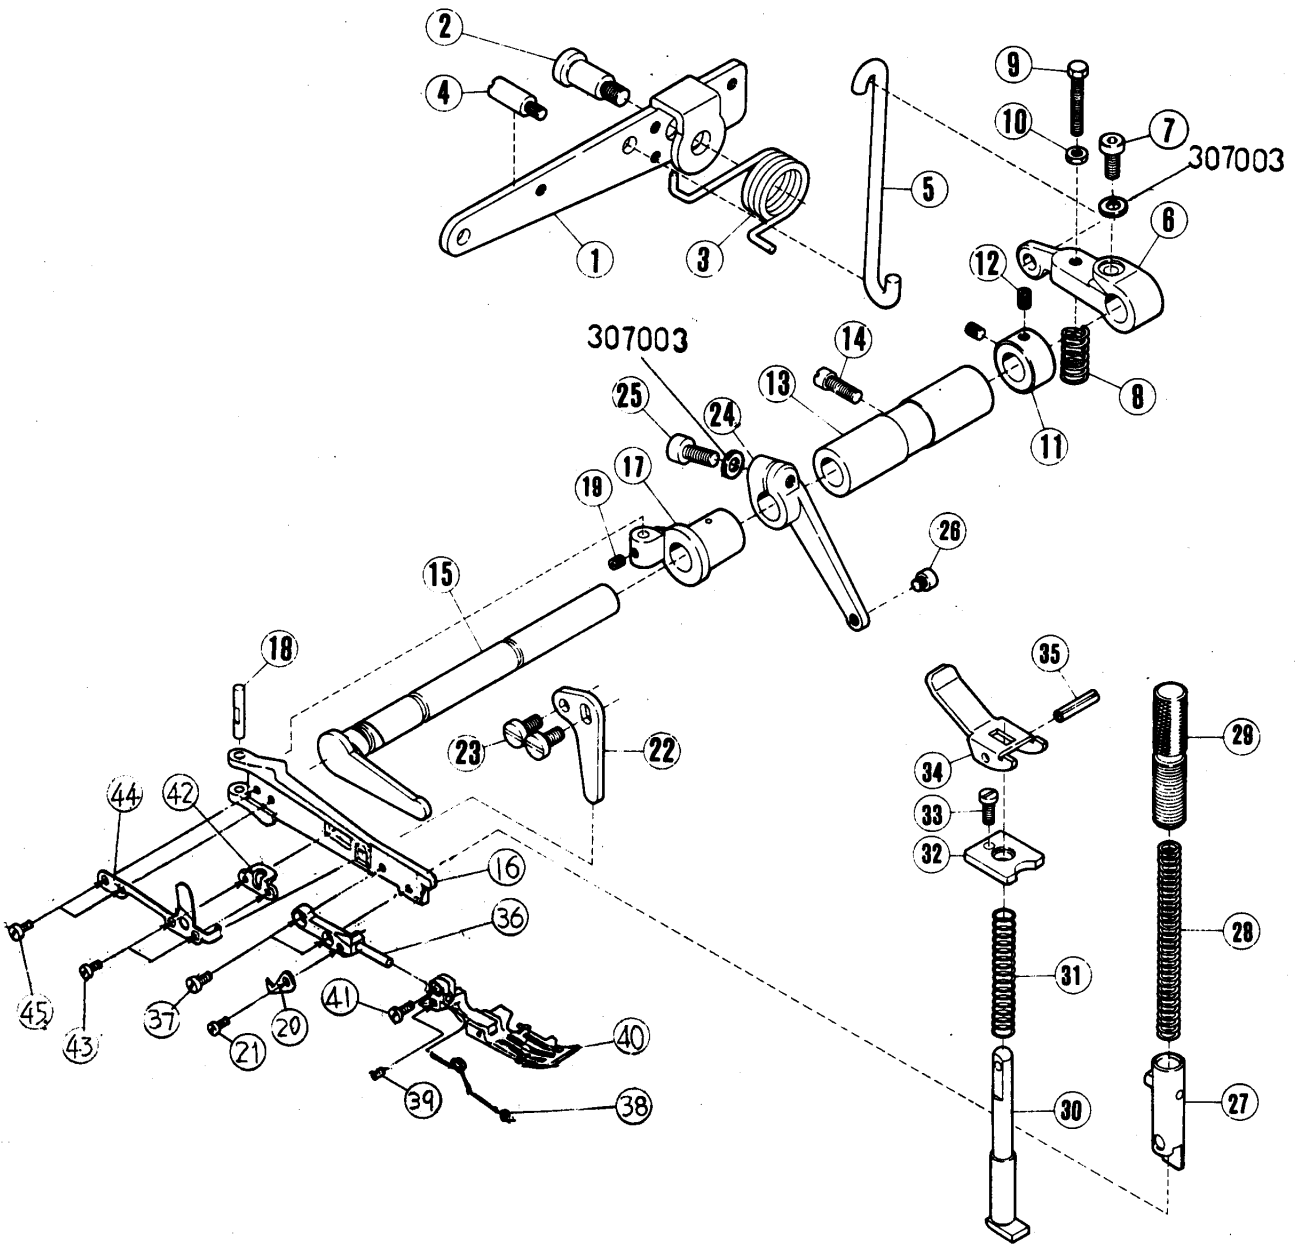

上送り機構 TOP FEED MECHANISM

REF. NO.	PART NO.	メイシヨク	NAME	QT.
1	211636	レハ- (クミ) アシアケ	LEVER COMPLETE	1
2	2285	タツツキネシ / C9	SCREW	1
3	211637	ネシリハ	SPRING	1
4	5481	ヒツツキネシ	SCREW	1
5	210335	リンク / アシアケレハ-	LINK / FOOT LIFT LEVER	1
6	212050	レハ- / オサエアケ	LEVER / FOOT LIFT	1
7	5594	ヒラネシ	SCREW	1
8	212051	アツシクハ	SPRING	1
9	5503	ロツカクネシ / C5	SCREW	1
10	3044	ロツカクナツ / C5	NUT	1
11	210728	カラ-	THRUST COLLAR	1
12	5292	トメネシ / C3	SCREW	2
13	212048	フツツシ	BUSHING	1
14	2133-1	ヒラネシ / C5	SCREW	1
15	212047	シャク / オサエタ	SHAFT / PRESSER ARM	1
16	211823	オサエ タ	PRESSER ARM	1
17	212049	オサエタ イヒンシ	PRESSER ARM HINGE	1
18	210323	ハコクヒ	PIN	1
19	5292	トメネシ / C3	SCREW	1
20	202451	チエインカツタ-	CHAINCUTTER	1
21	2921	ヒラネシ / C3	SCREW	1
22	210517	ストツハ- / オサエタ	STOPPER / PRESSER ARM	1
23	5117	ヒラネシ / C5	SCREW	2
24	212052	レハ-	LEVER	1
25	5594	ヒラネシ	SCREW	1
26	5596	ヒツツキネシ	SCREW	1
27	208537	オサエネウ (クミ)	PRESSER BAR COMPLETE	1
28	211941	アツシクハ	SPRING	1
29	208774	チヨウセツネシ	THUMB SCREW	1
30	202645	シャク / テア	PLUNGER	1
31	201395	アツシクハ	SPRING	1
32	208599	フツツシ	BUSHING	1
33	5029	ヒラネシ / C3	SCREW	1
34	211657	レハ- / テアケ	HAND LIFT LEVER	1
35	202647A	アフリンクヒ	PIN	1
36	212420	フツツケツ / オサエ	PRESSER FOOT BRACKET	1
37	5089	ヒラネシ / C3	SCREW	2
38	212476	ネシリハ	SPRING	1
39	1459	ヒラネシ / C4	SCREW	1
40	XXXXXX	オサエ (クミ)	PRESSER FOOT COMPLETE	1
41	5328	ヒラネシ / オサエ	SCREW	1
42	212439	アテガネ	SCREW	1
43	5030	ヒラネシ / C1	SCREW	2
44	212438	イタバネ	SCREW	1
45	5299	ヒラネシ / C4	SCREW	2

上送り機構 (1)

TOP FEED MECHANISM (1)

46	212404	ジク / ウワオクリジョウゲ	SHAFT	1
47	212015	ローラ-	ROLLER	1
48	5597	ヒラネシ	SCREW	1
49	212154	フツツシ	BUSHING	1
50	212405	スペーサ-	SPACER	1
51	212447	ラツク	LATCH	1
52	307003	ワッシャー	WASHER	1
53	5568	ヒラネシ	SCREW	1
54	212445	クランク	LEVER	1
55	212446	クランク アンナイ	GUIDE	1
56	5089	ヒラネシ	SCREW	1
57	210297	フツツシ	BUSHING	1