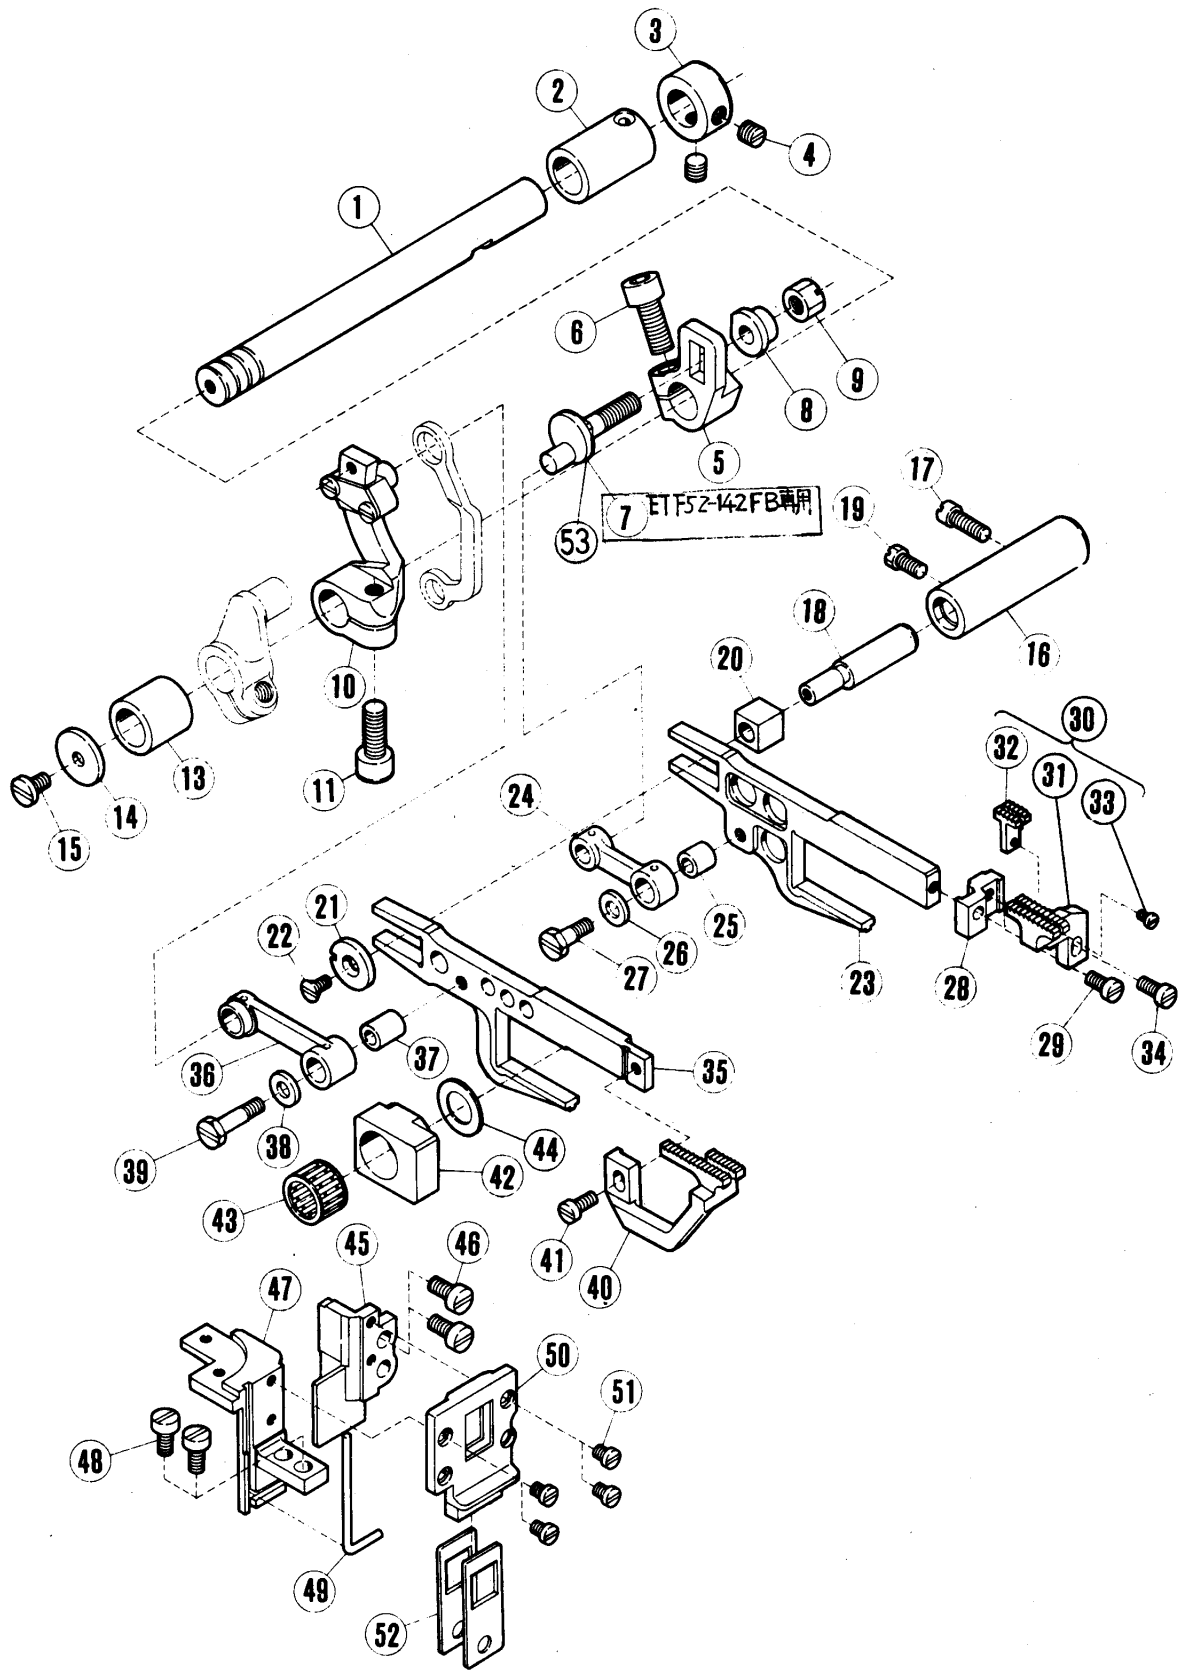

送り機構(2)

FEED MECHANISM(2)

REF. NO.	PART NO.	マイシヨウ	NAME	QT.
1	212028	ｼｼｸ/ｼｸ	SHAFT/FEED	1
2	210102	ﾌﾞｯｼﾞ	BUSHING	1
3	201635	ｶﾗ-	COLLAR	1
4	5060	ﾄﾒｼﾏ/Ｃ8	SCREW	2
5	210144	ｸﾗﾝｸ/ｼﾞｭｸﾘ	CRANK/MAIN FEED	1
6	5457	ﾋﾗﾈｼﾏ/Ｃ9	SCREW	1
7	210145	ｲｷｾﾝﾋﾟﾝ	PIN	1
8	210146	ｼﾞｶｶﾈ	WASHER	1
9	5455	ﾛｯｸ/ｸﾗﾝｸ/Ｃ8	NUT	1
10	210152	ｸﾗﾝｸ(ｸﾐ)/ｼﾞｭｸﾘ	CRANK COMPLETE/DIFF. FEED	1
11	5457	ﾋﾗﾈｼﾏ/Ｃ9	SCREW	1
13	210143	ﾌﾞｯｼﾞ	BUSHING	1
14	210100	ｼﾞｶｶﾈ	WASHER	1
15	4009-1	ﾋﾗﾈｼﾏ/Ｃ5	SCREW	1
16	204129A	ｼｼｸ/ｼﾞｭｸﾘﾀｲｱﾝﾀｲ	BUSHING/FEED BAR GUIDE	1
17	2133-1	ﾋﾗﾈｼﾏ/Ｃ5	SCREW	1
18	204128A	ﾀﾞﾝﾌﾞﾙﾋﾟﾝ	PIN	1
19	5084	ﾛｯｸ/ｸﾗﾝｸ/Ｃ5	SCREW	1
20	205418	ｶｸｺﾞﾏ/ｼﾞｭｸﾘﾀｲｱﾝﾀｲ	BLOCK/FEED BAR GUIDE	1
21	204439A	ｼﾞｶｶﾈ	WASHER	1
22	5317	ｼﾗﾈｼﾏ/Ｃ3	SCREW	1
23	210154	ｼﾞｭｸﾘﾀｲ	MAIN FEED BAR	1
24	210147	ﾘﾝｸ/ｼﾞｭｸﾘｸﾗﾝｸ	LINK/MAIN FEED	1
25	210148	ﾌﾞｯｼﾞ	BUSHING	1
26	204115	ｼﾞｶｶﾈ	THRUST WASHER	1
27	5489	ﾛｯｸ/ｸﾗﾝｸ/Ｃ5	SCREW	1
28	210343	ｼﾞｭｸﾘﾊﾝ ﾑﾗｸﾞ	BRACKET/MAIN FEED DOG	1
29	1175-2	ﾋﾗﾈｼﾏ/Ｃ4	SCREW	1
30	XXXXXX	ｼﾞｭｸﾘﾊﾝ(ｸﾐ)	MAIN FEED DOG COMPLETE	1
31	XXXXXX	ｼﾞｭｸﾘﾊﾝ	MAIN FEED DOG	1
32	XXXXXX	ﾈｼﾞｭｸﾘﾊﾝ	AUX. FEED DOG	1
33	5492	ﾋﾗﾈｼﾏ	SCREW	1
34	1175-2	ﾋﾗﾈｼﾏ/Ｃ4	SCREW	1
35	210155	ｼﾞｭｸﾘﾀｲ	DIFF FEED BAR	1
36	210153	ﾘﾝｸ/ｼﾞｭｸﾘ	LINK/DIFF. FEED	1
37	204114	ﾌﾞｯｼﾞ	BUSHING	1
38	208245	ｼﾞｶｶﾈ	WASHER	1
39	5231	ﾛｯｸ/ｸﾗﾝｸ/Ｃ5	SCREW	1
40	XXXXXX	ｼﾞｭｸﾘﾊﾝ	DIFF. FEED DOG	1
41	1175-2	ﾋﾗﾈｼﾏ/Ｃ4	SCREW	1
42	210156	ｶｸｺﾞﾏ/ｼﾞｭｸﾘﾀｲ	BLOCK/FEED BAR LIFT	1
43	206128	ﾆｰﾄﾞﾋﾟﾝ	NEEDLE BEARING	1
44	208235	ｼﾞｶｶﾈ	THRUST WASHER	1
45	210157	ｼﾞｭｸﾘﾀｲ ｱﾝﾀｲ (ﾐ)	FEED BAR GUIDE RIGHT	1
46	5205	ﾋﾗﾈｼﾏ/Ｃ5	SCREW	2
47	210158	ｼﾞｭｸﾘﾀｲ ｱﾝﾀｲ (ﾐ)	FEED BAR GUIDE LEFT	1
48	2902	ﾋﾗﾈｼﾏ/Ｃ5	SCREW	2
49	208168	ｵﾘﾝｸ	O RING	1
50	210160	ｱﾌﾞﾗｷﾞｱﾝﾀｲ	GUIDE/FEED BAR OIL SEAL	1
51	5346	ﾋﾗﾈｼﾏ/Ｃ3	SCREW	4
52	210159	ｼﾞｭｸﾘﾀｲ ｱﾌﾞﾗｷﾞ	FEED BAR OIL SEAL	2
53	212411	ｲｷｾﾝﾋﾟﾝ/ｼﾞｭｸﾘ	PIN	1