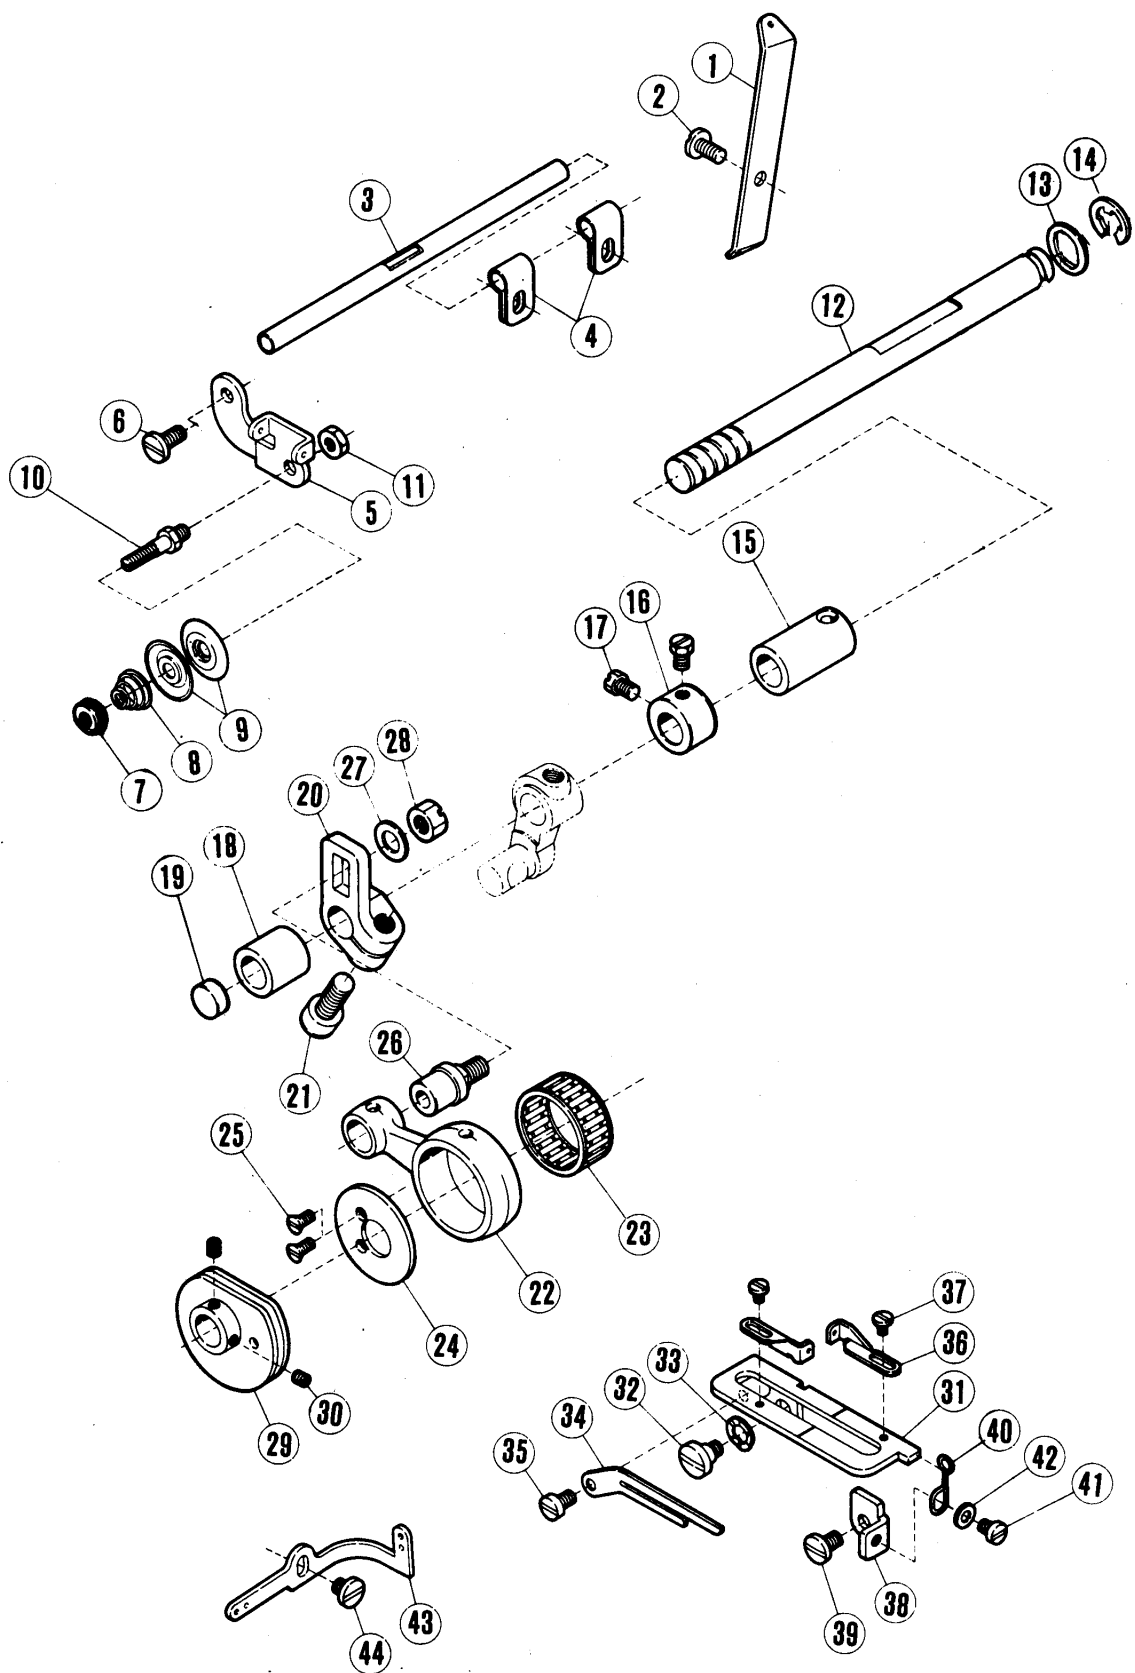

REF. NO.	PART NO.	メ-ジヨウ	NAME	QT.
1	210309	イトミチ/ル-ハ- (ウシロ)	LOOPER THREAD GUIDE REAR	1
2	5458	ヒラネジ/C5	SCREW	1
3	210310	イトミチハ-イフ	LOOPER THREAD TUBE	1
4	206115	ホルダ-	TUBE CLAMP	2
5	211386	フ-ラケツト/イトチヨウシタ-イ	BRACKET/LOOPER THREAD TENSION	1
6	5459	ヒラネジ/C5	SCREW	1
7	5526	チヨウシナツト	NUT	1
8	211388	イトチヨウシハ-ネ	TENSION SPRING	1
9	137108	チヨウシサ-ラ	TENSION DISC	2
10	211387	チヨウシホ-ウ	TENSION POST	1
11	3044	ロツカクナツト/C5	NUT	1
12	212029	シ-ク/ル-ハ-セ-ンユ-	SHAFT/LOOPER AVOID	1
13	204789	サ-カ-ネ	THRUST WASHER	1
14	205061	ト-ワ	RING	1
15	210125	フ-ツシ	BUSHING (REAR)	1
16	210293	カラ-	COLLAR	1
17	5084	ロツカクネジ/C5	SCREW	2
18	210292	フ-ツシ	BUSHING	1
19	205088	ピ-ン	PLUG	1
20	210287	クランク/ル-ハ-セ-ンユ-	CRANK/LOOPER AVOID	1
21	5457	ヒラネジ/C9	SCREW	1
22	210284	ロツト/ル-ハ-セ-ンユ-	CONNECTION/LOOPER AVOID	1
23	205015	ニ-ト-ル-ハ-ア-リ-ン-ク	NEEDLE BEARING	1
24	210283	カラ-	COLLAR	1
25	5495	ワ-ラネジ/C1	SCREW	2
26	210285	タ-ン-ツ-キ-ピ-ン	PIN	1
27	202433	サ-カ-ネ	WASHER	1
28	5455	ロツカクナツト/C8	NUT	1
29	210300	イトクリ/ル-ハ-	LOOPER THREAD TAKEUP	1
30	5292	ト-メ-ネジ/C3	SCREW	2
31	210304	ル-ハ- イトクリタ-イ	LOOPER THREAD GUIDE BRACKET	1
32	5494	タ-ン-ツ-キ-ネジ/C5	SCREW	1
33	210307	ナ-ミ-イ-タ-サ-カ-ネ	WASHER	1
34	210302	イトクリア-ン-タ-イ	GUIDE/LOOPER THREAD TAKEUP	1
35	1216	ヒラネジ/C4	SCREW	1
36	210303	イトミチ/ル-ハ- イトクリ	EYELET/LOOPER THREAD TAKEUP	2
37	5077	ヒラネジ/C1	SCREW	2
38	210308	ストッパ- /ル-ハ- イトクリタ-イ	STOPPER	1
39	5453	ヒラネジ/C5	SCREW	1
40	210306	ピ-ン-サ-イ-ク-ハ-ネ	SPRING	1
41	1234	ヒラネジ/C4	SCREW	1
42	137906	サ-カ-ネ	WASHER	1
43	210311	イトミチ/ル-ハ- (マ-エ)	LOOPER THREAD GUIDE FRONT	1
44	4009-1	ヒラネジ/C5	SCREW	1