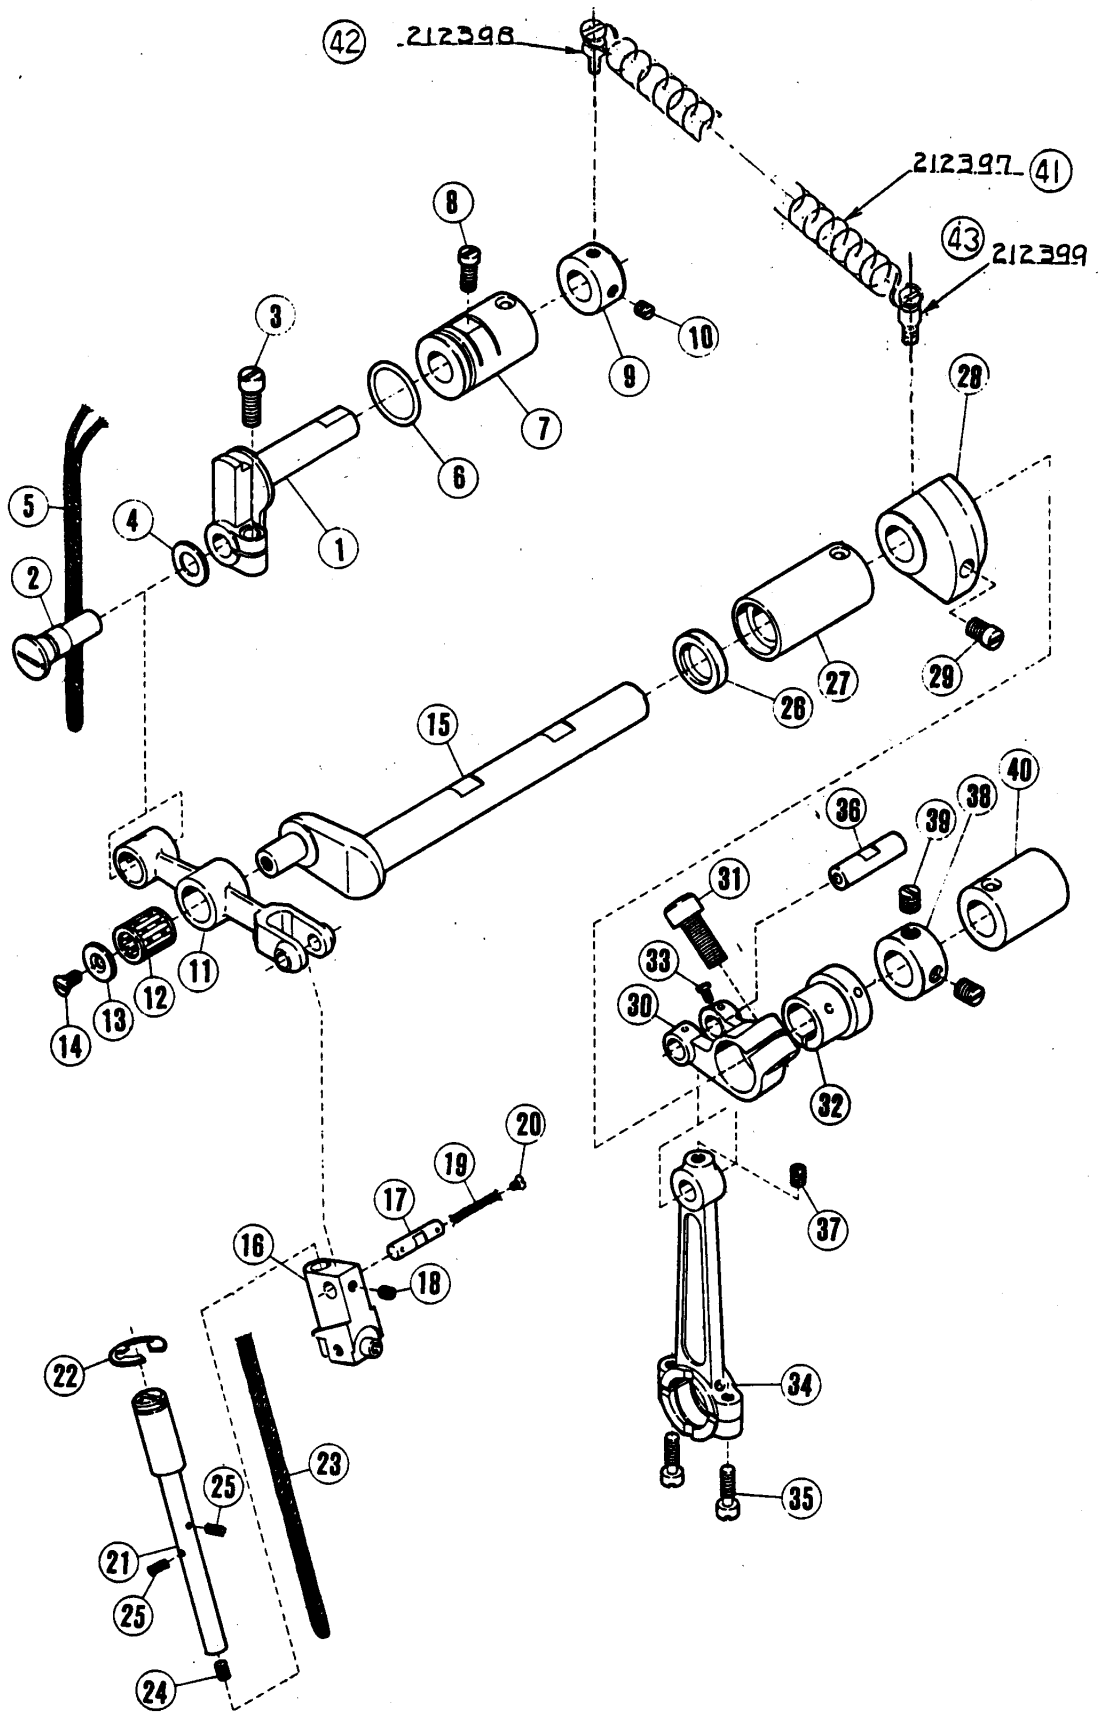

針振り機構(1)

NEEDLE DRIVE MECHANISM(1)

REF. NO.	PART NO.	メシヨウ	NAME	QT.
1	210239	ハリフリ アソナイ	HOLDER	1
2	210240	イキセンピン	PIN	1
3	5485	ヒラネジ/C7	SCREW	1
4	210241	ワカガネ	WASHER	1
5	212186	オイルワICK	OIL WICK	1
6	210057	オリング	O RING	1
7	210242	ワッシ	BUSHING	1
8	2133-1	ヒラネジ/C5	SCREW	1
9	201056	カラ-	THRUST COLLAR	1
10	1457	トメネジ/C5	SCREW	2
11	210235	レバー/ハリフリ	LEVER/NEEDLE DRIVE	1
12	210238	ニードルベアリング	NEEDLE BEARING	1
13	210236	ワカガネ	WASHER	1
14	5022	ワラネジ/C3	SCREW	1
15	210232	シャフト/ハリフリ	SHAFT/NEEDLE DRIVE	1
16	212412	ハリホルダガイド	NEEDLE HOLDER GUIDE	1
17	210237	アイコウピン	PIN	1
18	5292	トメネジ/C3	SCREW	1
19	202175	オイルワICK	OIL WICK	1
20	5304	ワラネジ	SCREW	1
21	212413	スタッド/ハリホルダガイド	STUD	1
22	202577	トメワ	STOP RING	1
23	202175	オイルワICK	OIL WICK	1
24	5292	トメネジ	SCREW	1
25	202174	オイルワICK	OIL WICK	2
26	210069	オイルシール	OIL SEAL	1
27	210234	ワッシ	BUSHING	1
28	210511	ハラランウイト	BALANCE WEIGHT	1
29	5059	ヒラネジ/C8	SCREW	2
30	211649	クラック/ハリ	NEEDLE DRIVE CRANK	1
31	5457	ヒラネジ/C9	SCREW	1
32	211650	エキセン/ハリクラック	ECCENTRIC/NEEDLE DRIVE CRANK	1
33	5336	ヒラネジ	SCREW	1
34	210229	ロフト/ハリ	CONNECTION/NEEDLE DRIVE	1
35	5376	ヒラネジ/C4	SCREW	2
36	204146	アイコウピン	PIN	1
37	5461	トメネジ/C5	SCREW	1
38	201635	カラ-	COLLAR	1
39	5060	トメネジ/C8	SCREW	2
40	210233	ワッシ	BUSHING	1
41	212397	コイルバネ	TENSION SPRING	1
42	212398	ダツキネジ	SCREW	1
43	212399	ダツキネジ	SCREW	1