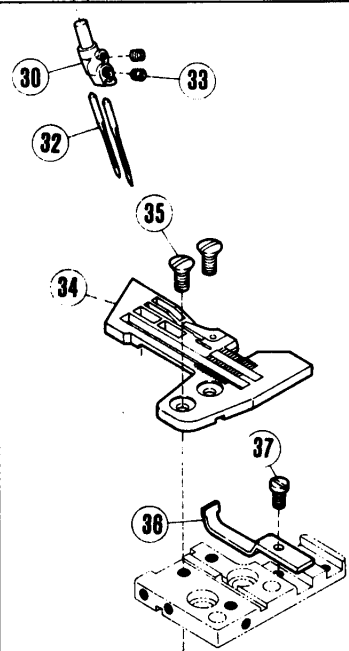

TABLE OF CONTENTS	Page
Machine bed frame	2 ~ 3
Cover(1)	4 ~ 5
Cover(2)	6 ~ 7
Crankshaft mechanism	8 ~ 9
Needle drive mechanism(1)	10 ~ 11
Needle drive mechanism(2)	12 ~ 13
Upper looper drive mechanism(1)	14 ~ 15
Upper looper drive mechanism(2)	16 ~ 17
Lower looper drive mechanism	18 ~ 19
ET32 chainstitch looper drive mechanism(1)	20 ~ 21
ET32 chainstitch looper drive mechanism(2)	22 ~ 23
Feed mechanism(1)	24 ~ 25
Feed mechanism(2)	26 ~ 27
Knife drive mechanism	28 ~ 29
Presser foot mechanism E T F	30 ~ 31
Presser foot mechanism E T B	46 ~ 47
Top feed mechanism	30 ~ 31
Top feed mechanism	32 ~ 33
Lubricating mechanism	34 ~ 35
Attachment(1)/HR device	36 ~ 37
Attachment(2)	38 ~ 39
Accessories	40 ~ 41
E T F gauge parts	42 ~ 45
E T B gauge parts	46 ~ 49
SHIRRING ATTACHMENT	42 ~ 43
Foot Lifter	48
Part number index	50 ~ 52

ET32
19 15 17

ET32.
二本針 ET52.
2-NDL ET52.
12

ET52
23 21 22

ET52

ET32

ET52

ET32

ETB32-452, -453 専用

ETB-452 453 は除く

⑨ = E T 32-○○○/515、オーバーロック側に使用。
① = E T 32-○○○/516・E T 52-○○○/514は 2ヶ使用。

⑨ = for the overlock of ET32-○○○/515.
① = for the overlock of ET32-○○○/516 and for ET52-○○○/514.
2 pieces used.

針振り機構(2)