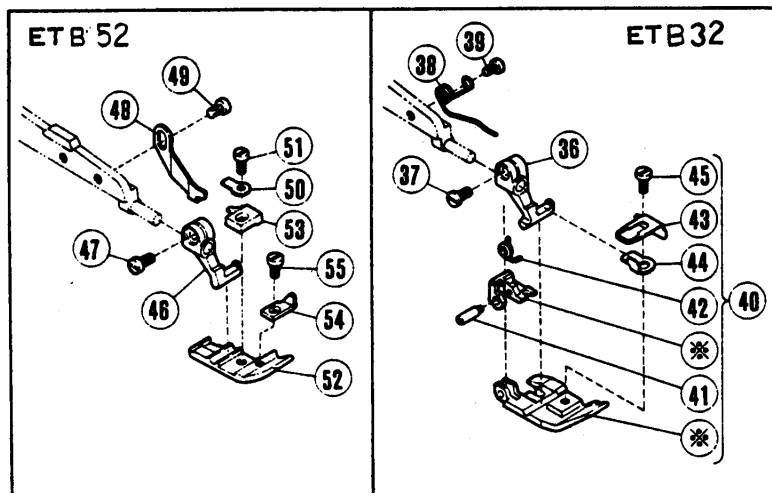

ETB 押工機構 (ETF: 30頁に掲載)

Ⓒの素子部品の内、※印付パーツは単品で販売できません。
Parts of Ⓒ marked with ※ cannot be supplied individually.

REF. NO.	PART NO.	メキシコ	NAME	QT.
1	211636	レバー(クミ)アシアケ	LEVER COMPLETE	1
2	2285	タツツキネジ/C9	SCREW	1
3	211637	ネジリハネ	SPRING	1
4	5481	ヒンツキネジ	SCREW	1
5	210335	リンク/アシアケレバー	LINK/FOOT LIFT LEVER	1
6	212050	レバー/オウエアケ	LEVER/FOOT LIFT	1
7	5594	ヒラネジ	SCREW	1
8	212051	アツシクハネ	SPRING	1
9	5503	ロツカクネジ/C5	SCREW	1
10	3044	ロツカクナツト/C5	NUT	1
11	210728	カラ-	THRUST COLLAR	1
12	5292	トメネジ/C3	SCREW	2
13	212048	フツツ	BUSHING	1
14	2133-1	ヒラネジ/C5	SCREW	1
15	212047	シャク/オウエアケ	SHAFT/PRESSER ARM	1
16	210321	オウエアケ	PRESSER ARM	1
17	212049	オウエアケヒンツ	PRESSER ARM HINGE	1
18	210323	ハイコウヒン	PIN	1
19	5292	トメネジ/C3	SCREW	1
20	202451	チエイクツター	CHAINCUTTER	1
21	2921	ヒラネジ/C3	SCREW	1
22	210517	ストッパ-/オウエアケ	STOPPER/PRESSER ARM	1
23	5117	ヒラネジ/C5	SCREW	2
24	212052	レバー	LEVER	1
25	5594	ヒラネジ	SCREW	1
26	5596	ヒンツキネジ	SCREW	1
27	208537	オウエアケ(クミ)	PRESSER BAR COMPLETE	1
28	211941	アツシクハネ	SPRING	1
29	208774	チヨウセツネジ	THUMB SCREW	1
30	202645	シャク/テアケ	PLUNGER	1
31	201395	アツシクハネ	SPRING	1
32	208599	フツツ	BUSHING	1
33	5029	ヒラネジ/C3	SCREW	1
34	211657	レバー/テアケ	HAND LIFT LEVER	1
35	202647A	スワグ/ヒンツ	PIN	1
36	212062	フツツ/オウエ	PRESSER FOOT BRACKET	1
37	5328	ヒラネジ/C4	SCREW	1
38	212063	ネジリハネ	SPRING	1
39	2921	ヒラネジ/C3	SCREW	1
40	XXXXXX	オウエ(クミ)	PRESSER FOOT COMPLETE	1
41	212059	タツツキヒン	PIN	1
42	212060	ネジリハネ	SPRING	1
43	212061	ネジヨウエ	FABRIC GUARD	1
44	211917	トリツケイタ	SET PLATE	1
45	2921	ヒラネジ/C3	SCREW	1
46	208525	フツツ/オウエ	PRESSER FOOT HOLDER	1
47	5328	ヒラネジ/C4	SCREW	1
48	212069	ストッパ-	STOPPER	1
49	2921	ヒラネジ/C3	SCREW	1
50	201156	オウエトリツケイタ	SET PLATE/PRESSER FOOT	1
51	5089	ヒラネジ	SCREW	1
52	XXXXXX	オウエ	PRESSER FOOT	1
53	XXXXXX	オウエ	FINGER	1
54	211557	ネジヨウエ	FABRIC GUARD	1
55	1333	ヒラネジ/C1	SCREW	1