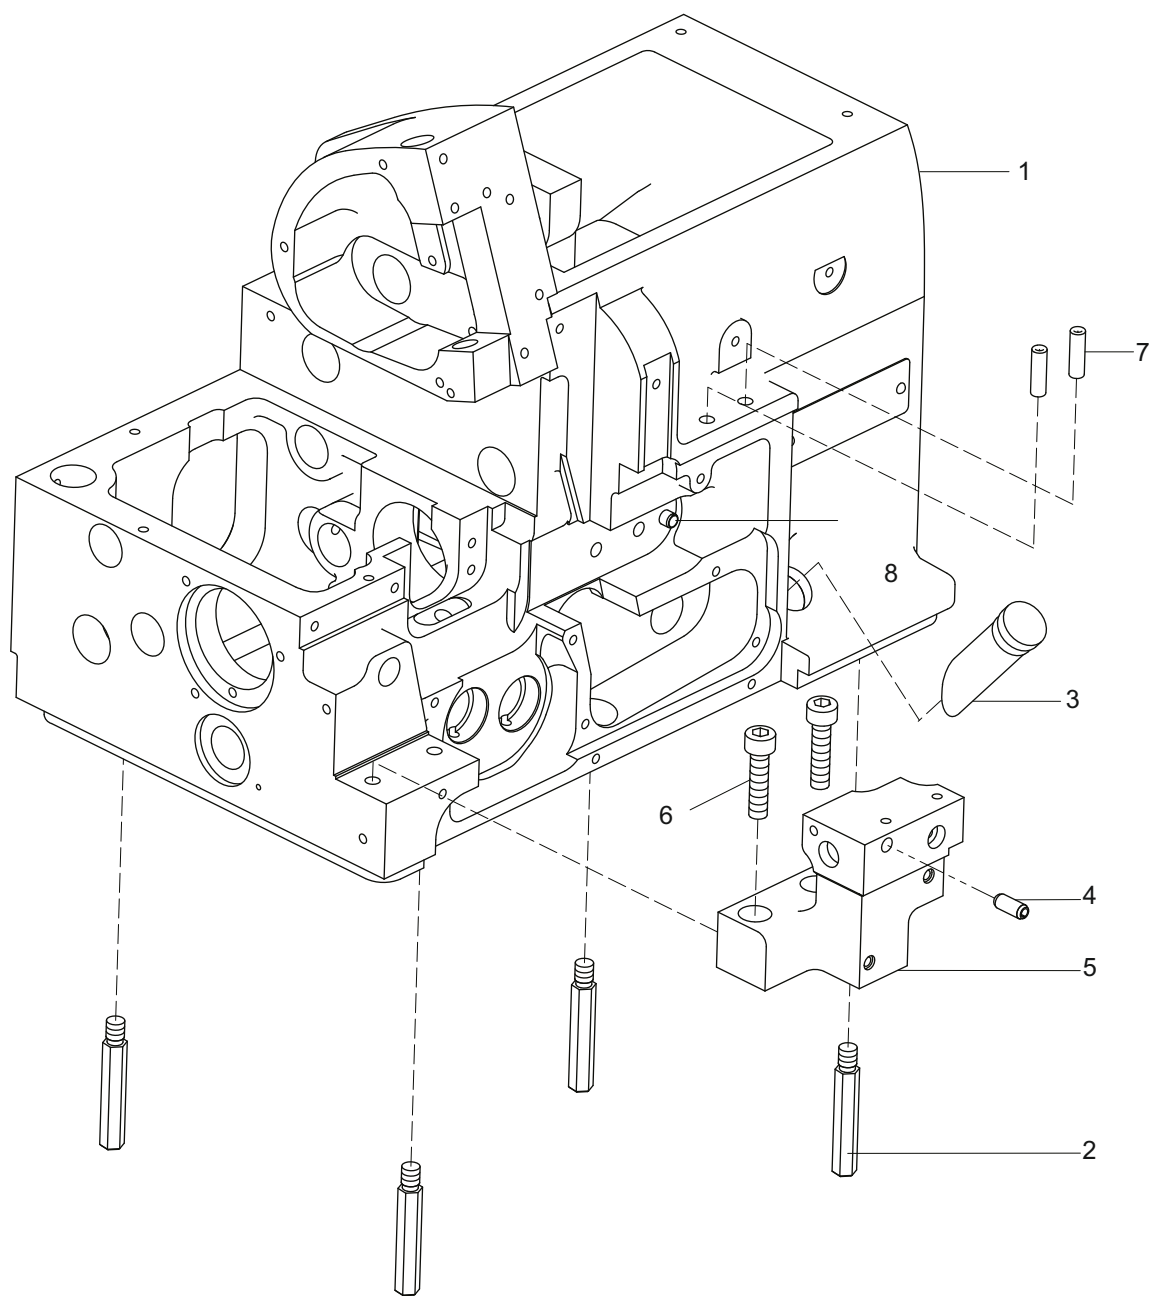

Parts book  
Mechatronic High Speed  
Overlock Machine

***Tre 04 T***  
***Tre Orlo 15 T***  
***Quattro 24 T***  
***Cinque 35 T***

 ***texi***

## 1. MACHINE BED FRAME

No.	Parts No.	Description	Qty
1	20018672	HOUSING *	1
2	10011847	BED PIN	4
3	10042957	OIL SIGHT GAUGE	1
4	10012905	SPRING PIN	1
5	10033784	BRACKET (3, 4 threads)	1
	10033783	BRACKET (5, 6 threads)	1
6	10009171	SCREW	2
7	10009452	PIPE	2
8	10003486	SPRING PIN	1

3. COVER (2)

3. COVER (2)

No.	Parts No.	Description	Qty
1	10009067	COVER PLATE	1
2	10009104	SCREW	4
3	10009069	BED COVER PLATE	1
4	10009157	SCREW	3
5	20003669	NEEDLE BAR COVER	1
6	10009615	PIN	1
7	10009074	SCREW	1
8	10009504	SPRING	1
9	10004171	SCREW	1
10	10009047	SCREW	1
11	10009275	EYE GUARD	1
12	10009583	EYE GUARD	1
13	10009600	SCREW	2
14	10009599	WASHER	2
15	10009511	BRACKET	1
16	10009582	CUSHION RUBBER	1
17	10009044	SCREW	1
18	10010596	WASHER	2
19	10009512	LEFT FRONT COVER	1
20	10009049	SCREW	2
21	10004561	CLOTH PLATE ASM (3, 4 THREADS)	1
22	10004907	CLOTH PLATE ASM (5, 6 THREADS)	1
23	10009074	SCREW	1
24	10009547	BUSHING	1
25	10010596	WASHER	1
26	10010556	SCREW	1
27	10009535	LEVER	1
28	10009536	SPRING	1
29	10009546	SCREW	1
30	10009548	BRACKET	1
31	10009582	CUSHION RUBBER	1
32	10009075	SCREW	1
33	10009471	NUT	1
34	10012099	SIDE COVER	1
35	10010554	SCREW	2
36	10009537	WASHER	2
37	10009291	SCREW	1
38	10008144	WASHER	1
39	10009582	CUSHION RUBBER	1
40	10009295	LATCH	1
41	10009529	SCREW	1
42	10009513	LATCH	1
43	10009514	SCREW	1
44	10009582	CUSHION RUBBER	1
45	10009046	FACE PLATE	1
46	10010594	SCREW	1