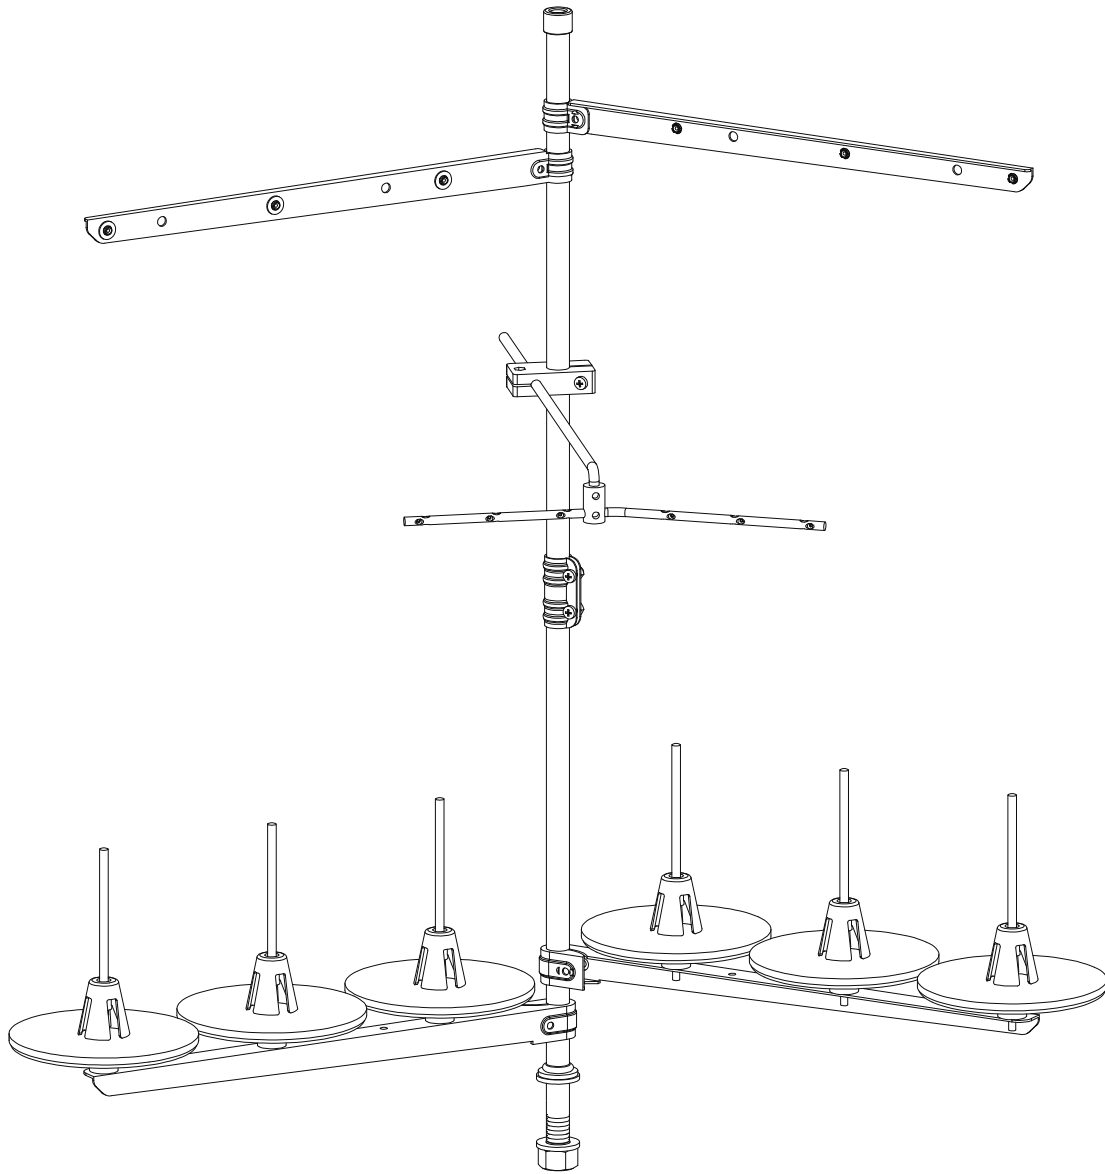

### 18. CHAINSTITCH LOOPER FRAME MECHANISM (2)

18. CHAINSTITCH LOOPER FRAME MECHANISM (2)

No.	Parts No.	Description	Qty
1	10033698	THREAD GUIDE PIPE	1
2	10033733	BRACKET	1
3	10010594	SCREW	1
4	10033762	THREAD GUIDE PIPE	1
5	10033733	BRACKET	2
6	10033734	BRACKET	1
7	10010556	SCREW	1
8	10010596	WASHER	2
9	10010602	FLAT SPRING	1
10	10010610	SCREW	1
11	10033735	TENSION DISC	2
12	10033738	SPRING	1
13	10033737	KNOB	1
14	10033740	THREAD GUIDE	1
15	10004171	SCREW	1
16	10033735	THREAD GUIDE	1
17	10009529	SCREW	1
18	10033736	THREAD GUIDE	1
19	10009529	SCREW	1
20	10010664	LOOPER THREAD TAKE-UP	1
21	10010196	SCREW	2
22	10033741	THREAD GUIDE	1
23	10010595	SCREW	1

19. H.R. DEVICE

19. H.R. DEVICE

No.	Parts No.	Description	Qty
1	10033763	UPPER OIL BOX	1
2	10009330	FELT	1
3	10009635	COVER	1
4	10033743	FELT COVER	1
5	10009104	SCREW	1
6	10033744	SEAL PLATE	1
7	10009493	OIL BOX	1
8	10009492	COVER	1
9	10009104	SCREW	1
10	10003083	WASHER	1
11	10008072	OIL WICK	1
12	10007796	OIL TUBE	1
13	10009498	SILICONE OIL BOX	1
14	10010471	SILICONE OIL BOX	1
15	10010473	SILICONE OIL BOX	1
16	10009826	PLUG	1
17	10010595	SCREW	2
18	10009494	OIL FELT	1
19	10010472	OIL FELT	1
20	10010474	OIL FELT	1
21	70000122	PI N	1
22	10011471	CLAMP	2

## 21. THREAD STAND

No.	Parts No.	Description	Qty
1	10005969	6-SPOOL THREAD STAND ASSEMBLY	1
2	10004956	5-SPOOL THREAD STAND ASSEMBLY	1
3	10007906	4-SPOOL THREAD STAND ASSEMBLY	1
4	10008015	3-SPOOL THREAD STAND ASSEMBLY	1