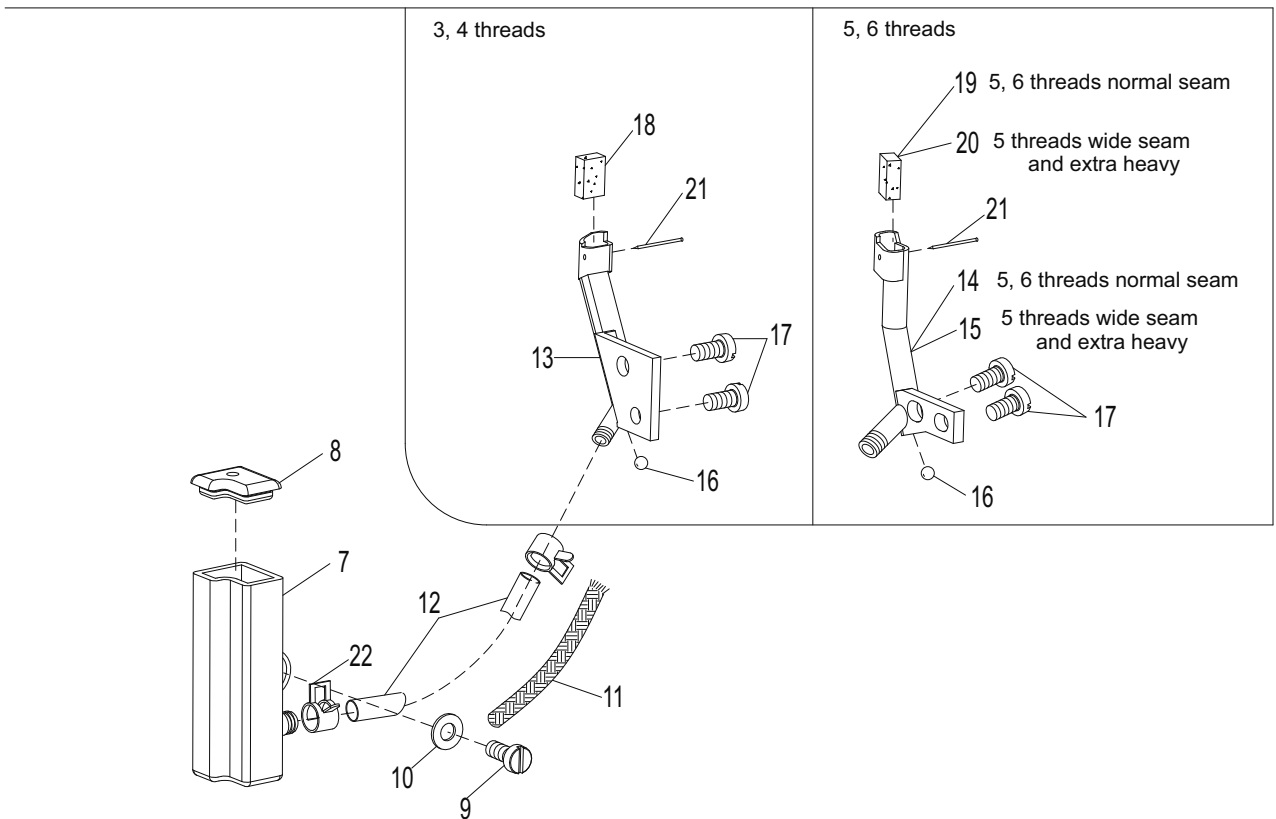

19. H.R. DEVICE

19. H.R. DEVICE

No.	Parts No.	Description	Qty
1	10033763	UPPER OIL BOX	1
2	10009330	FELT	1
3	10009635	COVER	1
4	10033743	FELT COVER	1
5	10009104	SCREW	1
6	10033744	SEAL PLATE	1
7	10009493	OIL BOX	1
8	10009492	COVER	1
9	10009104	SCREW	1
10	10003083	WASHER	1
11	10008072	OIL WICK	1
12	10007796	OIL TUBE	1
13	10009498	SILICONE OIL BOX	1
14	10010471	SILICONE OIL BOX	1
15	10010473	SILICONE OIL BOX	1
16	10009826	PLUG	1
17	10010595	SCREW	2
18	10009494	OIL FELT	1
19	10010472	OIL FELT	1
20	10010474	OIL FELT	1
21	70000122	PI N	1
22	10011471	CLAMP	2