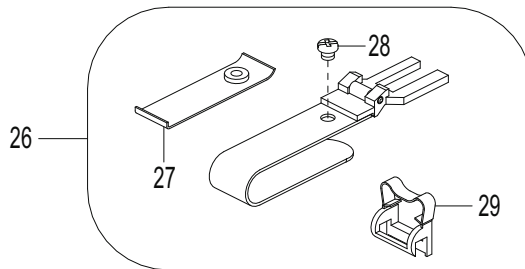

22. SPECIFIC PARTS (1)

22. SPECIFIC PARTS (1)

No.	Parts No.	Description	Qty
1	10010978	HEMMING ASSEMBLY	1
2	10004418	BRACKET	1
3	10004423	HINGE	1
4	10010968	SCREW	1
5	10010963	SPRING WASHER	1
6	10004424	NUT	1
7	10004413	WASHER	1
8	10010970	SCREW	1
9	10004422	PIN	1
10	10004411	FLAT SPRING	1
11	10010971	SCREW	1
12	10009104	SCREW	1
13	10002991	SPRING WASHER	1
14	10004415	BRACKET	1
15	10004420	BRACKET	1
16	10010969	SCREW	2
17	10004416	WASHER	2
18	10004414	SCREW	1
19	10004412	BRACKET	1
20	10010964	SCREW	2
21	10010966	SCREW	1
22	10004421	SCREW	1
23	10010967	WASHER	1
24	10004419	ADJUSTING PLATE	1
25	10010965	SCREW	1
26	10004417	FOLDER ASSEMBLY	1
27	10004429	AUXILIARY PLATE	1
28	10004443	SCREW	1
29	10004446	FLAT SPRING	1
30	10004124	CLOTH PLATE ASSEMBLY	1
31	10010010	SIDE COVER	1
32	10004452	UNCURLER	1
33	10004450	WASHER	1