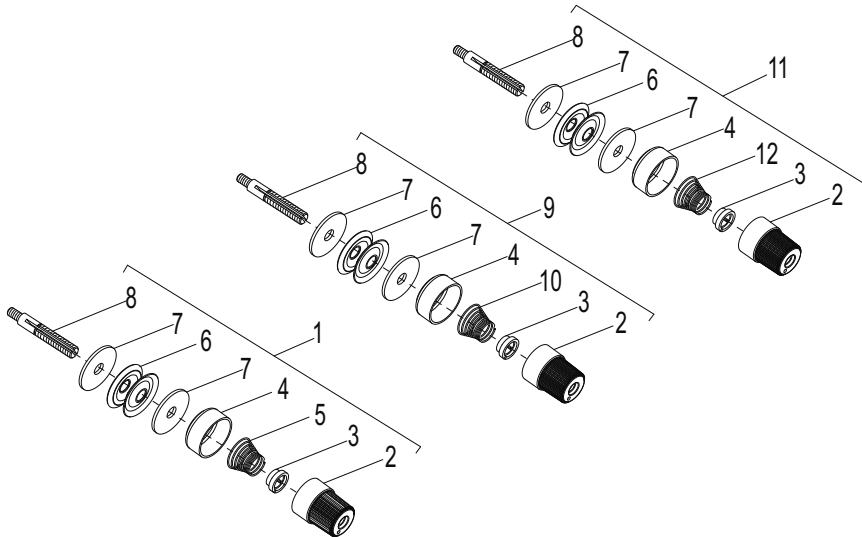

### 23. SPECIFIC PARTS (2)

No.	Parts No.	Description	Qty
1	10002662	CRANK	1
2	10004358	CRANK	1
3	10009163	BOLT	2
4	*	NEEDLE PLATE	1
5	10004344	FABRIC GUARD	1
6	10004343	SCREW	1
7	10003190	UNCURLER	1
8	10010870	TAPE TAKE-UP	1
9	10010895	TAPE GUIDE	1
10	10003190	UNCURLER	1
11	10003191	SCREW	1
12	10003187	FABRIC GUARD	1

## 24. SPECIFIC PARTS (3)

### Back latching

No.	Parts No.	Description	Qty
1	10012758	CLOTH PLATE ASM	1
2	10010010	SIDE COVER	1
3	10012719	FRONT COVER	1
4	10012761	NEEDLE PLATE KEY	1
5	10012762	BRACKET	1
6	10010888	SCREW	2

## 25. SPECIFIC PARTS (4)

4 threads back latching

25. SPECIFIC PARTS (4)

No.	Parts No.	Description	Qty
1	10006902	THREAD TENSION ASM	2
2	10006875	NUT	1
3	10003111	RATCHET	1
4	10006877	CUP	1
5	10009534	SPRING	1
6	10003116	TENSION DISC	2
7	10009010	FELT	1
8	10003112	SCREW STUD	1
9	10006879	THREAD TENSION ASM	1
10	10009532	SPRING	1
11	10006751	THREAD TENSION ASM	1
12	10009533	SPRING	1
13	10012814	THREAD TENSION ASM	1
14	10005979	THREAD GUIDE	1
15	10009290	SCREW	2
16	10003115	THREAD GUIDE	4
17	10012661	FABRIC GUARD	1
18	10013123	FABRIC GUARD	1
19	10012659	SCREW	1
20	10012660	BRACKET	1
21	10009163	BOLT	2
22	10004358	CRANK	1