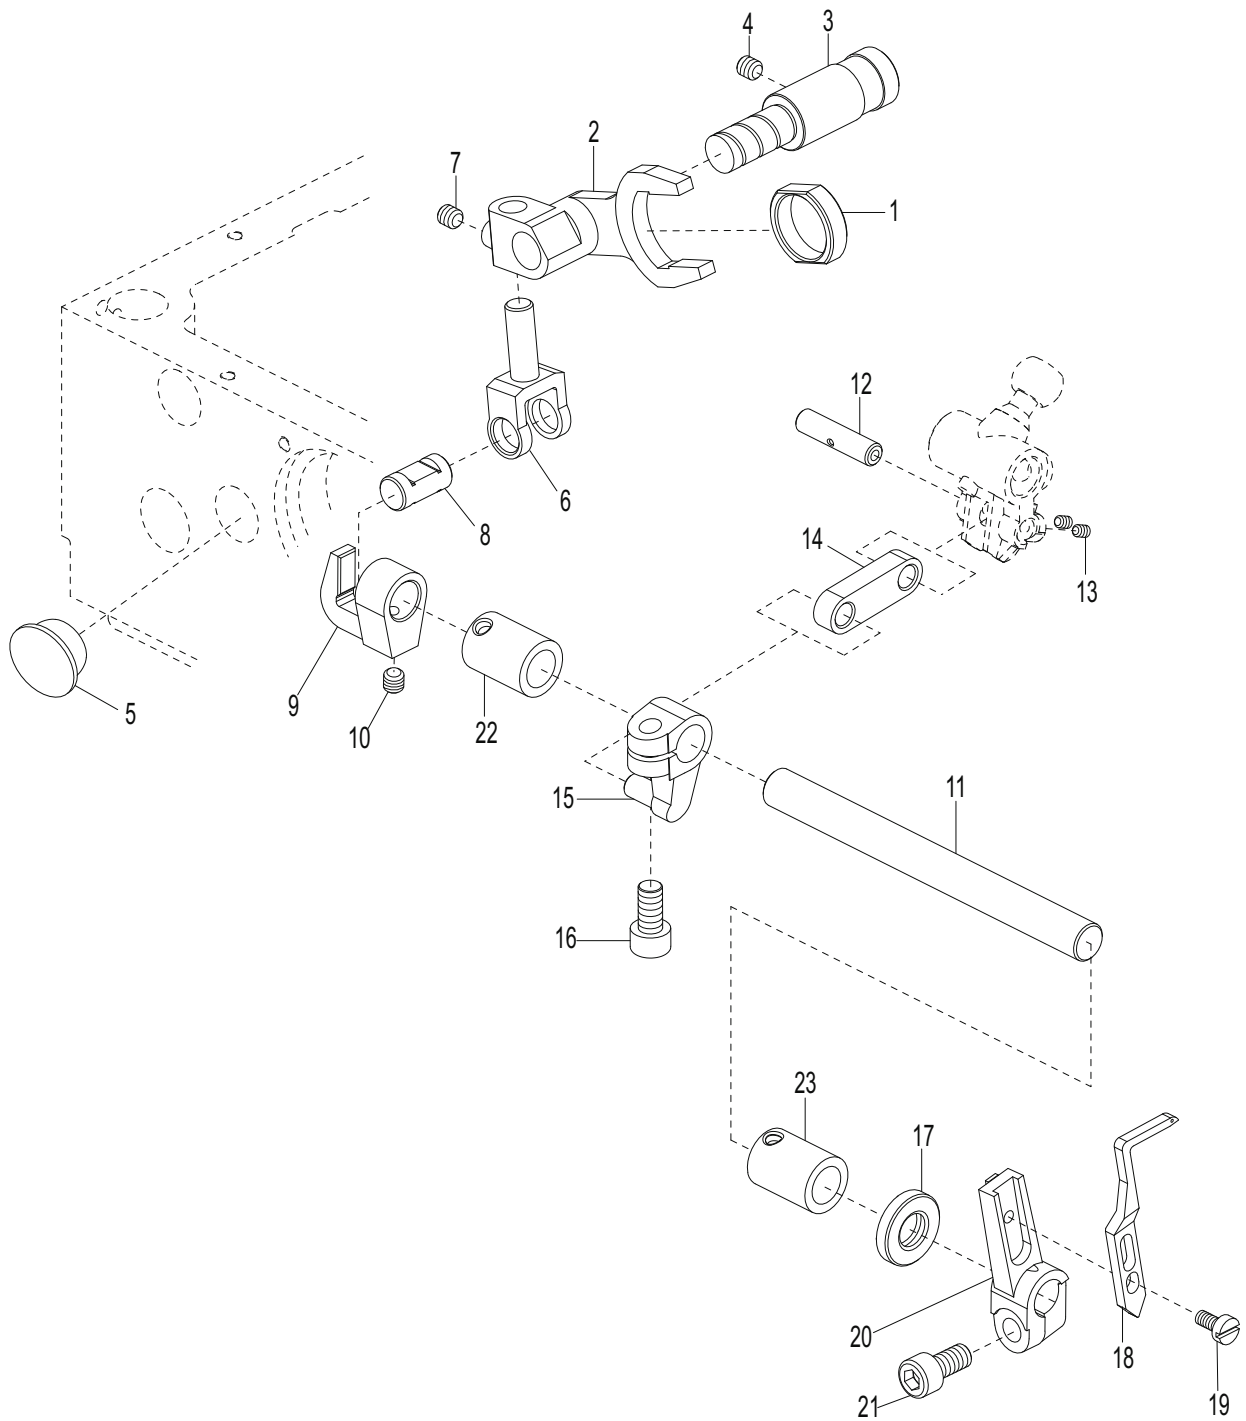

17. CHAINSTITCH LOOPER FRAME MECHANISM (1)

17. CHAINSTITCH LOOPER FRAME MECHANISM (1)

No.	Parts No.	Description	Qty
1	10009863	BLOCK	1
2	10009862	LEVER	1
3	10034622	SHAFT	1
4	10012162	SCREW	1
5	10009576	PLUG	1
6	10009697	PIN	1
7	10012162	SCREW	1
8	10034624	SHAFT	1
9	10009603	HOLDER	1
10	10012162	SCREW	1
11	10034623	SHAFT	1
12	10009132	PIN	1
13	10013019	SCREW	2
14	10009116	LINK	1
15	10009540	CRANK	1
16	10009164	BOLT	1
17	10032288	OIL SEAL	1
18	*	CHAINSTITCH LOOPER	1
19	10009325	SCREW	1
20	10009584	LOOPER HOLDER	1
21	10009245	BOLT	1
22	10033793	SHAFT SLEEVE	1
23	10033793	SHAFT SLEEVE	1