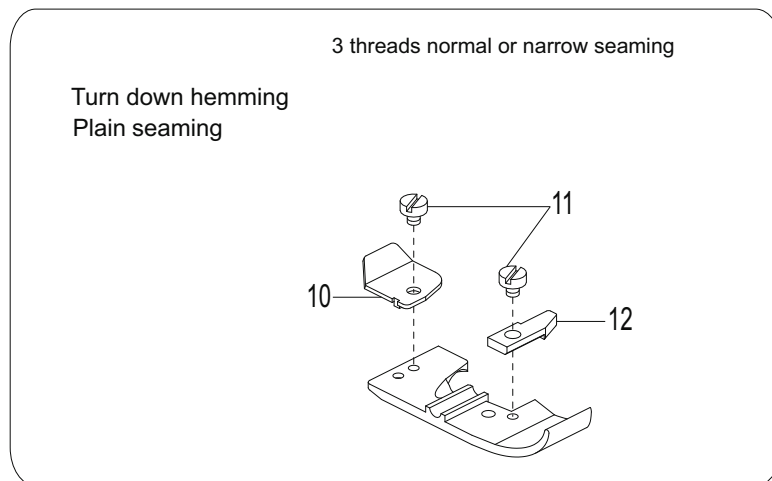

23. SPECIFIC PARTS (2)

No.	Parts No.	Description	Qty
1	10002662	CRANK	1
2	10004358	CRANK	1
3	10009163	BOLT	2
4	*	NEEDLE PLATE	1
5	10004344	FABRIC GUARD	1
6	10004343	SCREW	1
7	10003190	UNCURLER	1
8	10010870	TAPE TAKE-UP	1
9	10010895	TAPE GUIDE	1
10	10003190	UNCURLER	1
11	10003191	SCREW	1
12	10003187	FABRIC GUARD	1