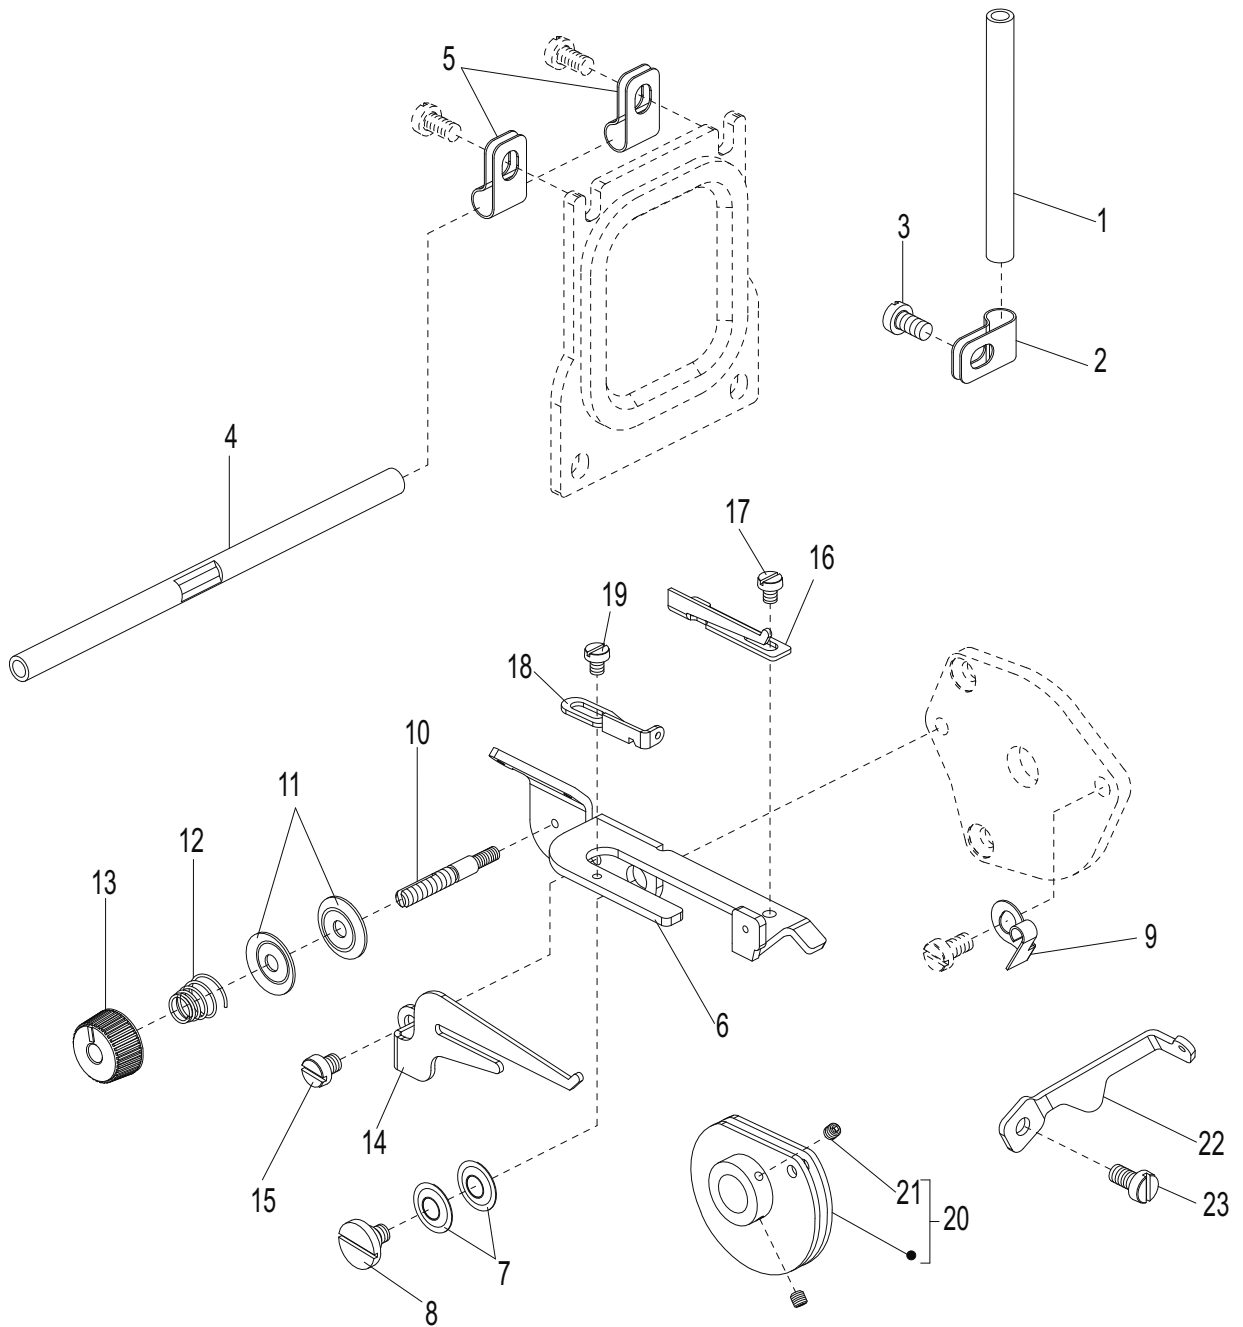

18. CHAINSTITCH LOOPER FRAME MECHANISM (2)

18. CHAINSTITCH LOOPER FRAME MECHANISM (2)

No.	Parts No.	Description	Qty
1	10033698	THREAD GUIDE PIPE	1
2	10033733	BRACKET	1
3	10010594	SCREW	1
4	10033762	THREAD GUIDE PIPE	1
5	10033733	BRACKET	2
6	10033734	BRACKET	1
7	10010556	SCREW	1
8	10010596	WASHER	2
9	10010602	FLAT SPRING	1
10	10010610	SCREW	1
11	10033735	TENSION DISC	2
12	10033738	SPRING	1
13	10033737	KNOB	1
14	10033740	THREAD GUIDE	1
15	10004171	SCREW	1
16	10033735	THREAD GUIDE	1
17	10009529	SCREW	1
18	10033736	THREAD GUIDE	1
19	10009529	SCREW	1
20	10010664	LOOPER THREAD TAKE-UP	1
21	10010196	SCREW	2
22	10033741	THREAD GUIDE	1
23	10010595	SCREW	1