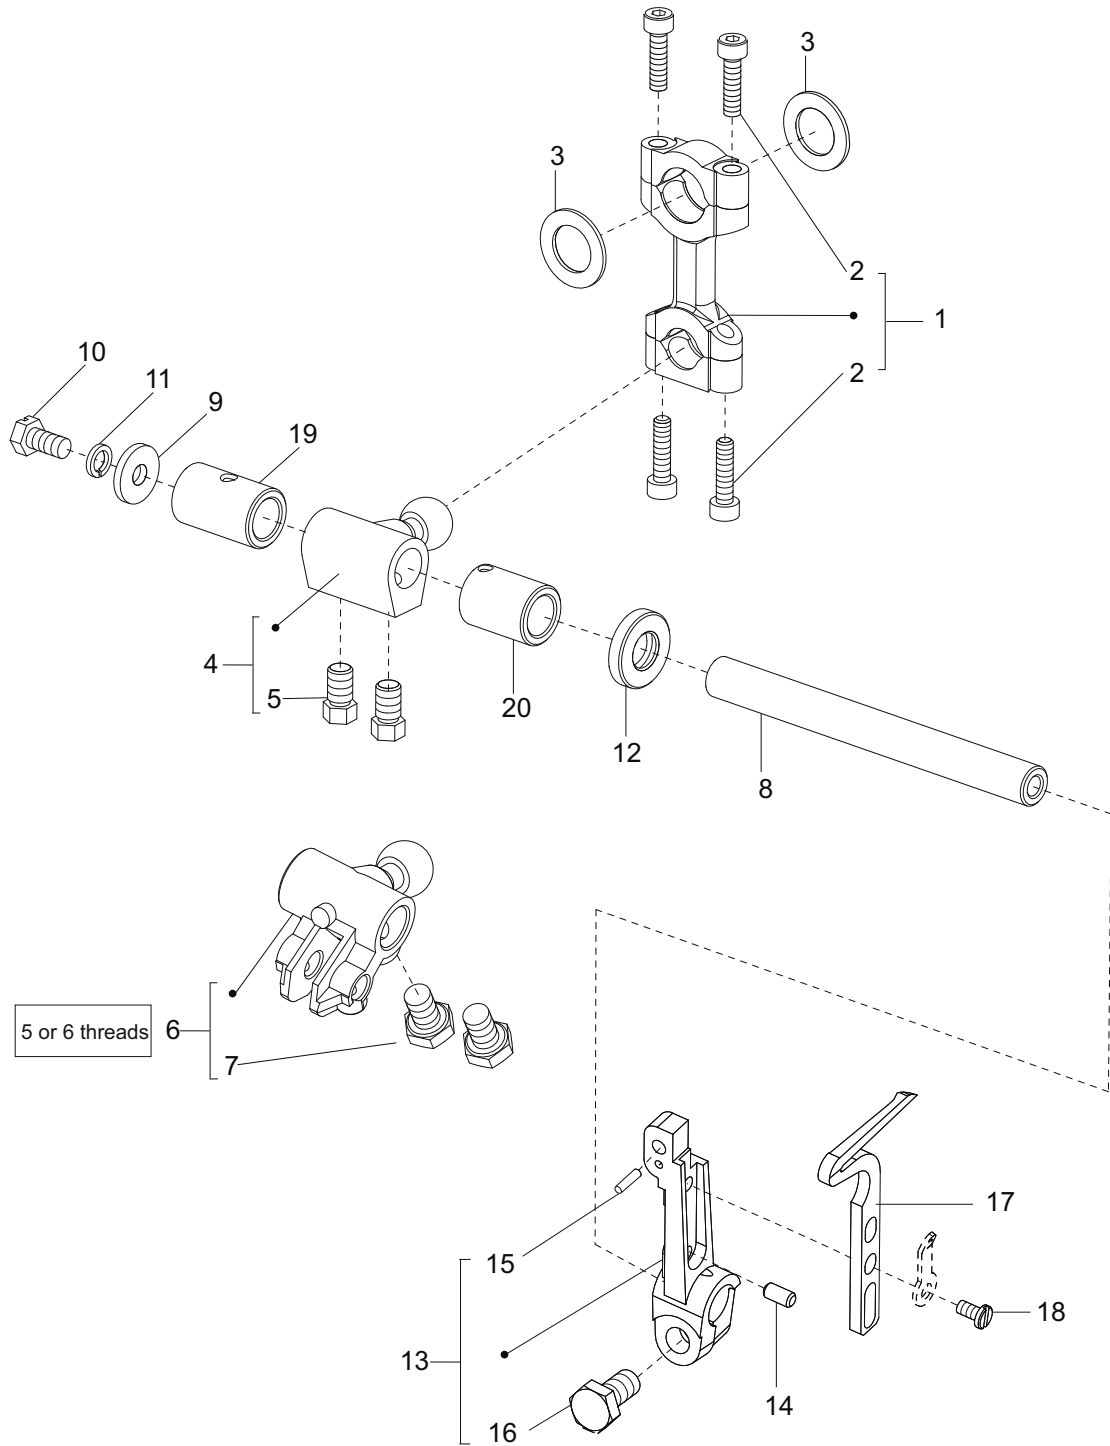

8. LOWER LOOPER DRIVE MECHANISM

8. LOWER LOOPER DRIVE MECHANISM

No.	Parts No.	Description	Qty
1	10027700	ROD HOLDER	1
2	10009103	SCREW	4
3	10009111	GUIDE	2
4	10004358	CRANK (4 THREADS)	1
	10002662	CRANK (3 THREADS)	1
5	10009163	SCREW	2
6	10002663	CRANK	1
7	10009163	SCREW	2
8	10034609	SHAFT	1
9	10033711	WASHER	1
10	10009349	SCREW	1
11	10005537	SPRING WASHER	1
12	10009399	OIL SEAL	1
13	10002929	LOWER LOOPER HOLDER	1
14	10002956	PIN	1
15	10009480	PIN	1
16	10009245	BOLT	1
17	*	LOWER LOOPER	1
18	10009601	SCREW	1
19	10033788	SHAFT SLEEVE	1
20	10033787	SHAFT SLEEVE	1