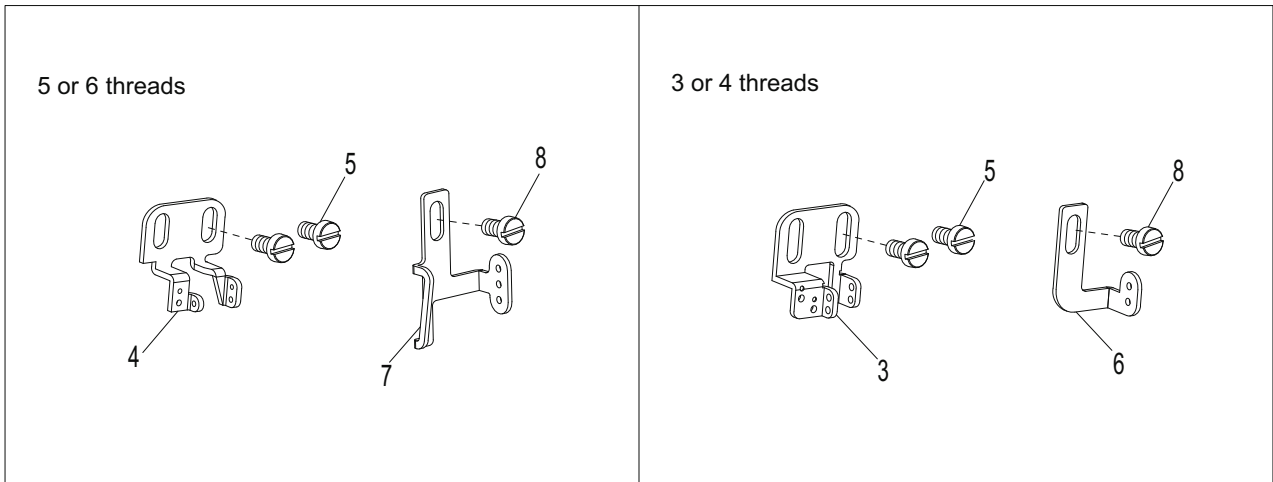

15. THREAD GUIDE & THREAD TAKE UP MECHANISM

15. THREAD GUIDE & THREAD TAKE UP MECHANISM

No.	Parts No.	Description	Qty
1	10033726	THREAD GUIDE	1
2	10010595	SCREW	1
3	10033753	NEEDLE THREAD GUIDE	1
4	10033732	NEEDLE THREAD GUIDE	1
5	10010594	SCREW	1
6	10033752	NEEDLE THREAD GUIDE	1
7	10033725	NEEDLE THREAD GUIDE	1
8	10010594	SCREW	2
9	10009497	THREAD RETAINER	1
10	10010555	SCREW	1
11	10009522	THREAD RETAINER	1
12	10009525	THREAD RETAINER	1
13	10010608	GUIDE	1
14	10009500	SPRING	1
15	10009501	SCREW	1
16	10012262	NEEDLE THREAD TAKE-UP	1
17	10009521	SCREW	2
18	10010606	THREAD GUIDE	1
19	10010607	SCREW	2
20	10033729	THREAD TAKE-UP	1
21	10010595	SCREW	1
22	10033728	THREAD TAKE-UP	1
23	10009529	SCREW	1
24	10009599	WSHER	1
25	10033730	THREAD TAKE-UP	1
26	10010595	SCREW	1
27	10033731	THREAD GUIDE	1
28	10033727	THREAD GUIDE	1
29	10010554	SCREW	1
30	10009421	THREAD GUIDE	1
31	10033682	SPRING PLATE	1
32	10010595	SCREW	1