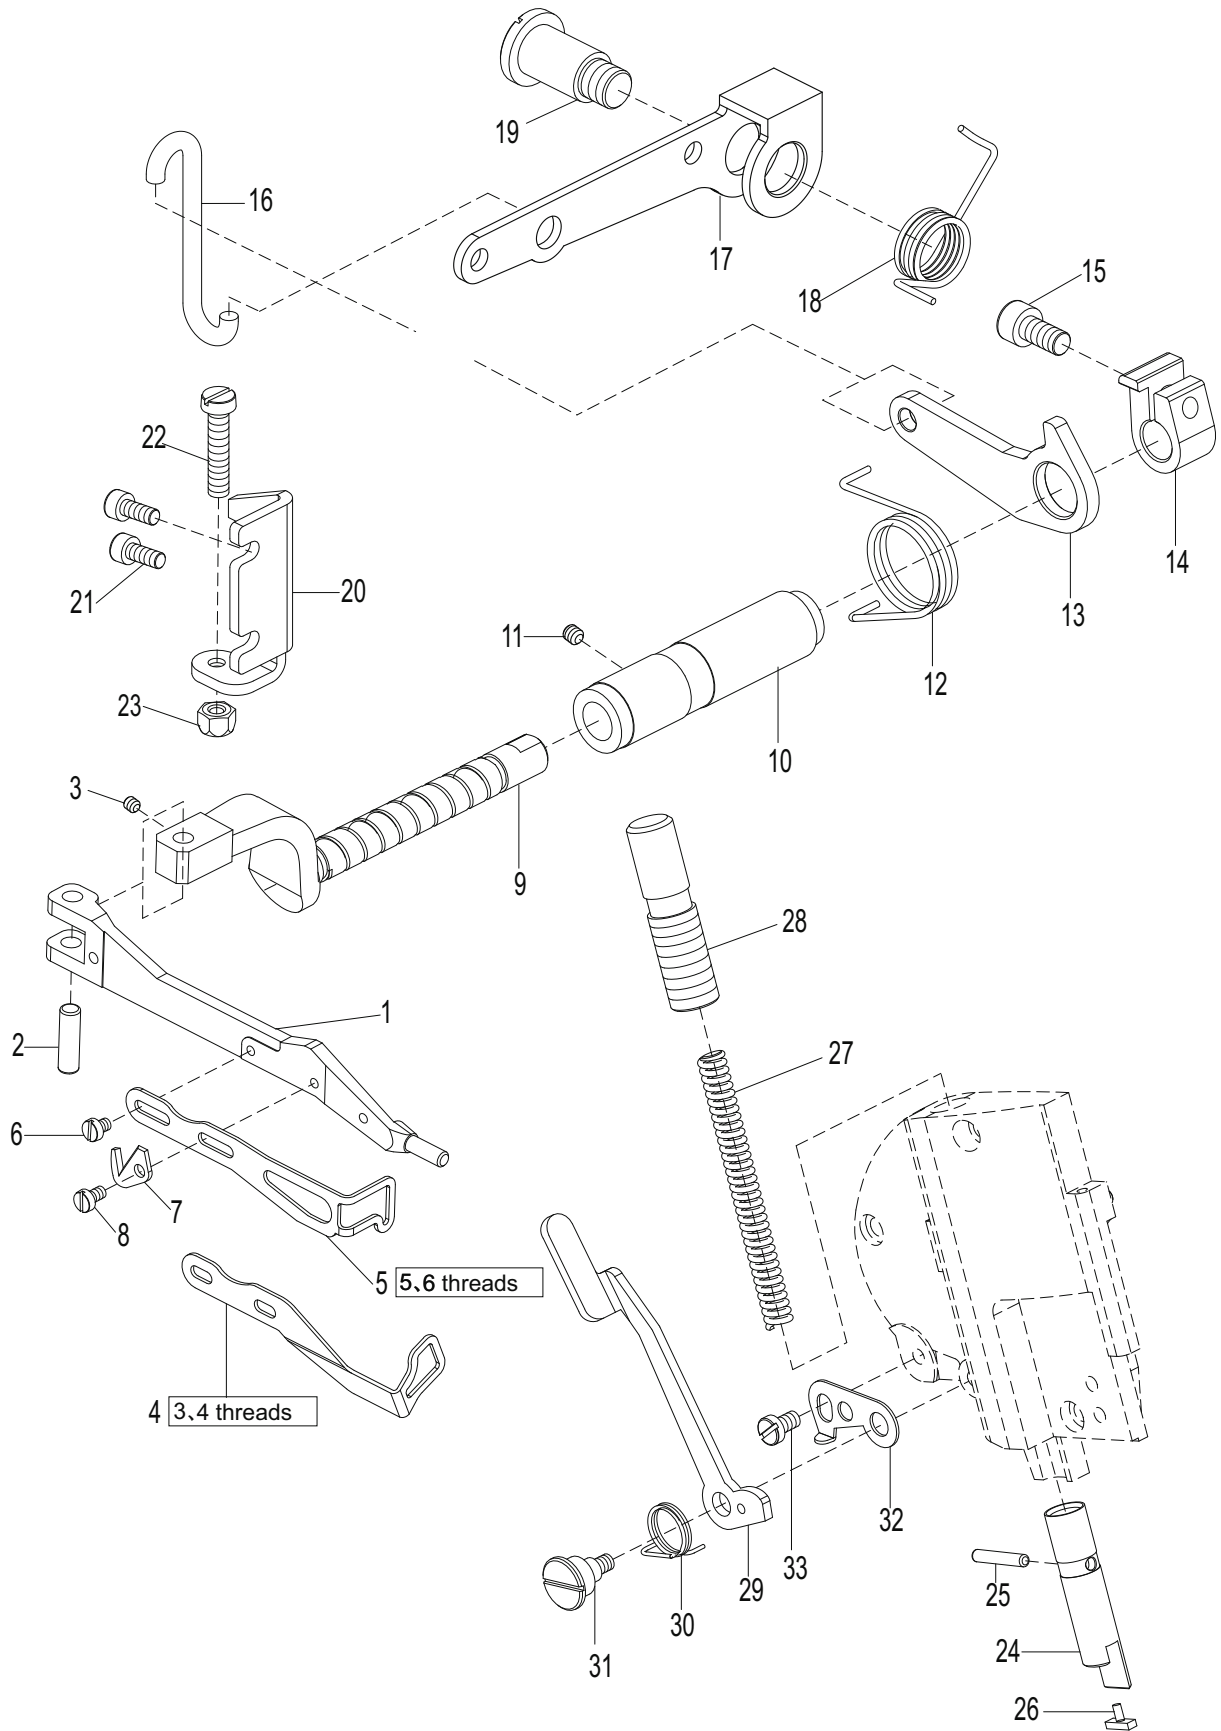

12. PRESSER FOOT MECHANISM (1)

12. PRESSER FOOT MECHANISM (1)

No.	Parts No.	Description	Qty
1	10009315	PRESSER ARM	1
2	10009319	PIN	1
3	10014216	SCREW	1
4	10033750	FINGER GUARD	1
5	10033724	FINGER GUARD	1
6	10009529	SCREW	1
7	10009318	CHAIN CUTTER	1
8	10009597	SCREW	1
9	10039026	SHAFT	1
10	10034617	BUSHING	1
11	10009074	SCREW	1
12	10012101	SPRING	1
13	10033721	LEVER	1
14	10034616	COLLAR	1
15	10009616	SCREW	1
16	10009622	LINK	1
17	10041532	FOOT LIFT	1
18	10009620	SPRING	1
19	10009621	SCREW	1
20	10042964	STOPPER	1
21	10009104	SCREW	2
22	10009623	SCREW	1
23	10009467	NUT	1
24	10009554	PRESSER BAR	1
25	10002844	SPRING PIN	1
26	10009454	PLASTIC MAT	1
27	10009557	SPRING	1
28	10009581	SCREW	1
29	10033719	LEVER	1
30	10009473	SPRING	1
31	10009474	SCREW	1
32	10033720	STOPPER	1
33	10009556	SCREW	1