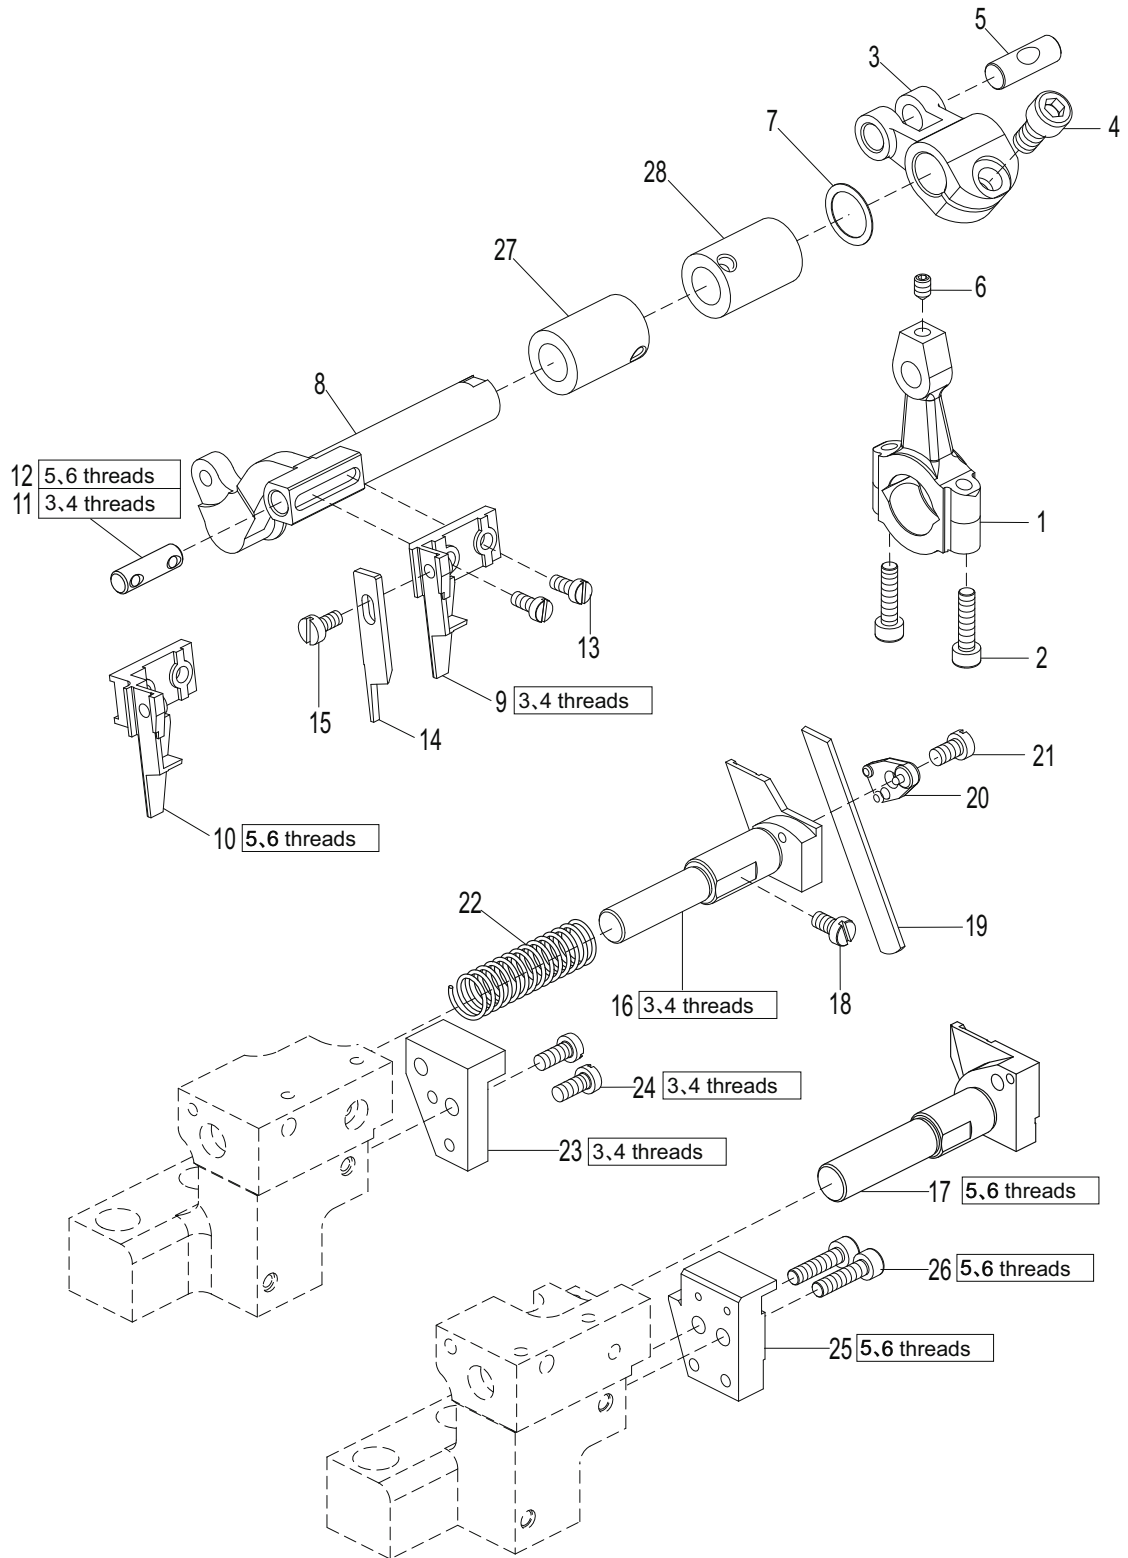

11. KNIFE DRIVE MECHANISM

11. KNIFE DRIVE MECHANISM

No.	Parts No.	Description	Qty
1	10002664	ROD	1
2	10009103	SCREW	2
3	10009110	CRANK	1
4	10009164	SCREW	1
5	10009165	PIN	1
6	10009109	SCREW	1
7	10009709	WASHER	1
8	10039022	UPPER BLADE LEVER	1
9	10009488	UPPER BLADE CLAMP	1
10	10009764	UPPER BLADE CLAMP	1
11	10034620	PIN	1
12	10034611	PIN	1
13	10009115	SCREW	2
14	*	UPPER BLADE	1
15	10009483	SCREW	1
16	10009490	LOWER BLADE HOLDER	1
17	10009773	LOWER BLADE HOLDER	1
18	10010595	SCREW	1
19	*	LOWER BLADE	1
20	10009485	LOWER BLADE CLAMP	1
21	10034620	SCREW	1
22	10009746	SPRING	1
23	10034613	GUIDE	1
24	10009104	SCREW	2
25	10034626	GUIDE	1
26	10009037	SCREW	2
27	10033791	SHAFT SLEEVE	1
28	10033794	SHAFT SLEEVE	1