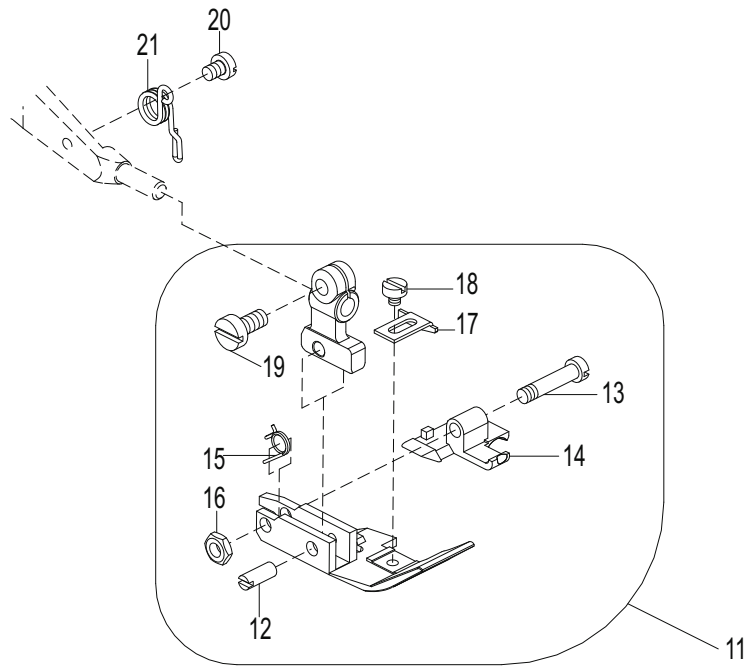

13. PRESSER FOOT MECHANISM (2)

5, 6 threads