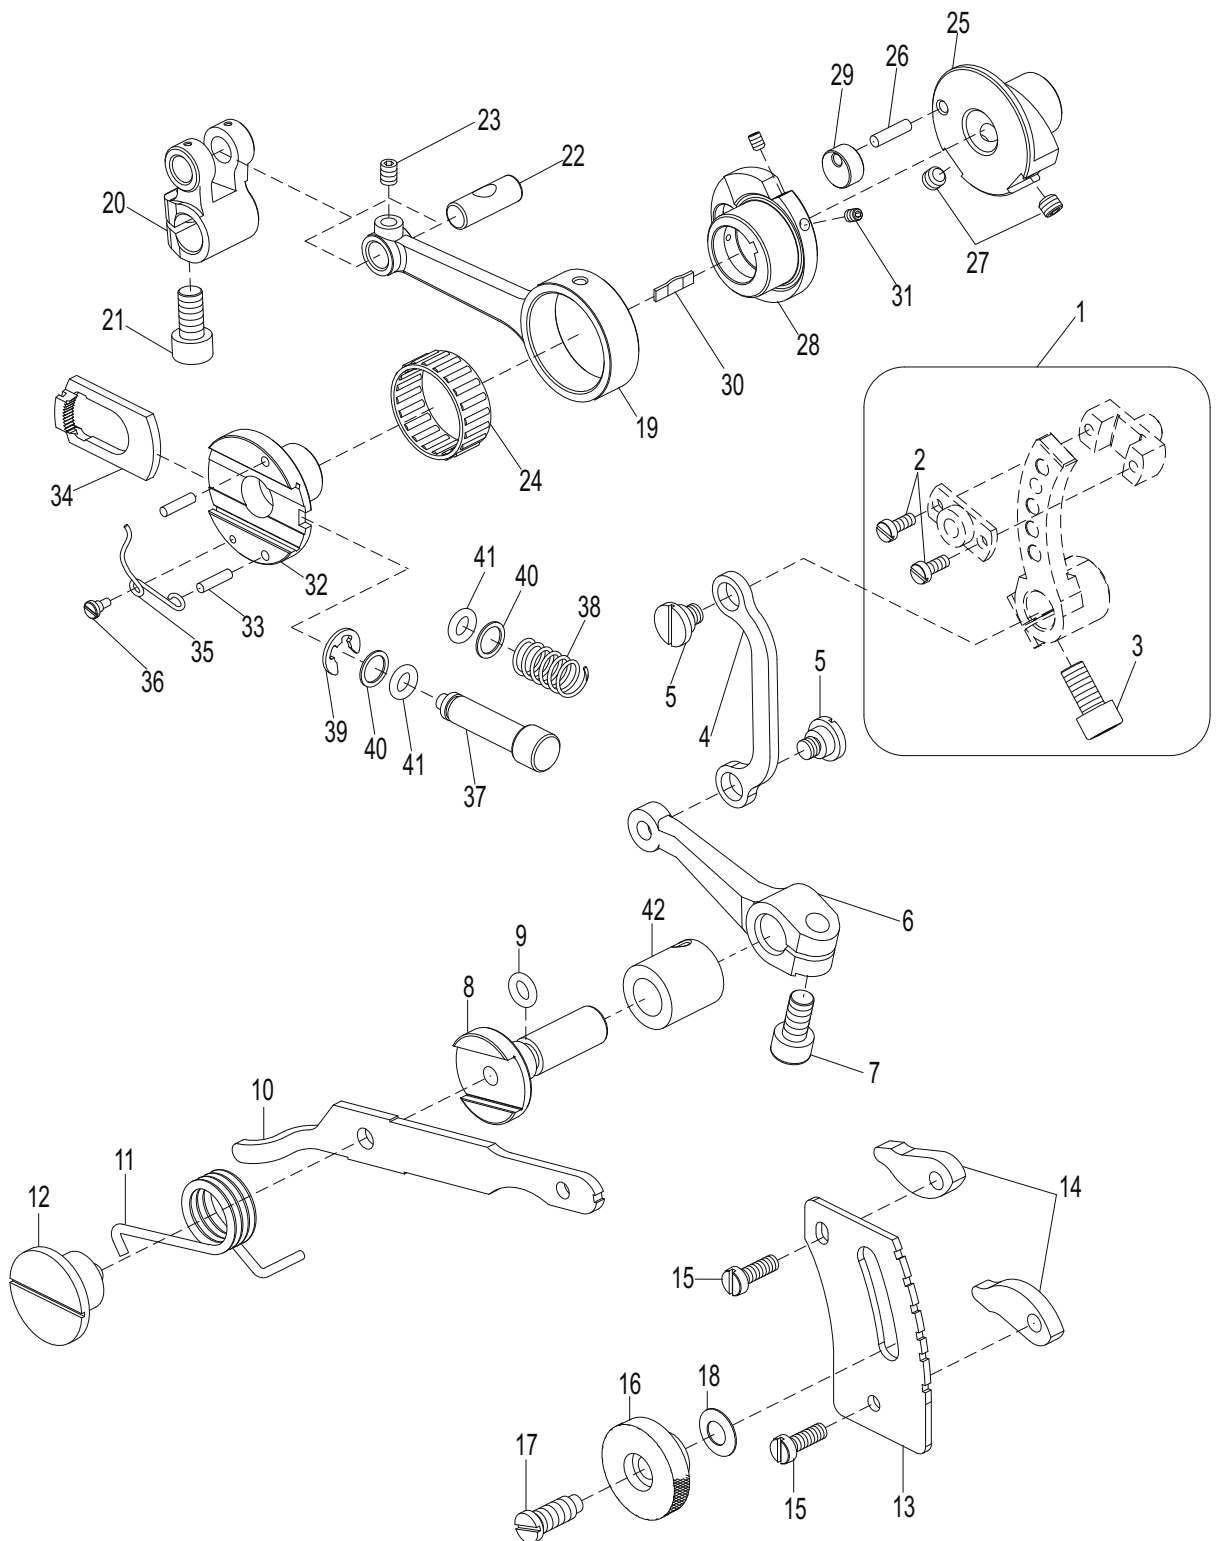

9. FEED MECHANISM (1)

9. FEED MECHANISM (1)

No.	Parts No.	Description	Qty
1	10033785	CRANK ASSEMBLY	1
2	10009625	SCREW	2
3	10009164	BOLT	1
4	10009605	DIFFERENTIAL FEED ROD	1
5	10009624	SCREW	2
6	10009607	LEVER	1
7	10009164	BOLT	1
8	10034607	SHAFT	1
9	10009608	O RING	1
10	10033713	LEVER	1
11	10009563	SPRING	1
12	10009558	LEVER	1
13	10033715	REGULATOR PLATE	1
14	10033714	STOPPER	2
15	10009037	SCREW	2
16	10009565	NUT	1
17	10009562	SCREW	1
18	10009564	SPRING WASHER	1
19	10002886	ROD	1
20	10009260	CRANK	1
21	10009164	BOLT	1
22	10034610	PIN	1
23	10009109	SCREW	1
24	10002888	NEEDLE BEARING	1
25	10003217	REGULATOR	1
26	10003219	PIN	1
27	10012162	SCREW	2
28	10009327	ECCENTRIC	1
29	10003218	GUIDE	1
30	10009326	FLAT SPRING	1
31	10013019	SCREW	2
32	10002885	ECCENTRIC	1
33	10009298	SPRING PIN	2
34	10002889	RATCHET	1
35	10002887	SPRING	1
36	10002890	SCREW	1
37	10009258	PUSH BUTTON	1
38	10009262	SPRING	1
39	10009654	RING	1
40	10009257	WASHER	2
41	10009261	O RING	2
42	10009426	SHAFT SLEEVE	1