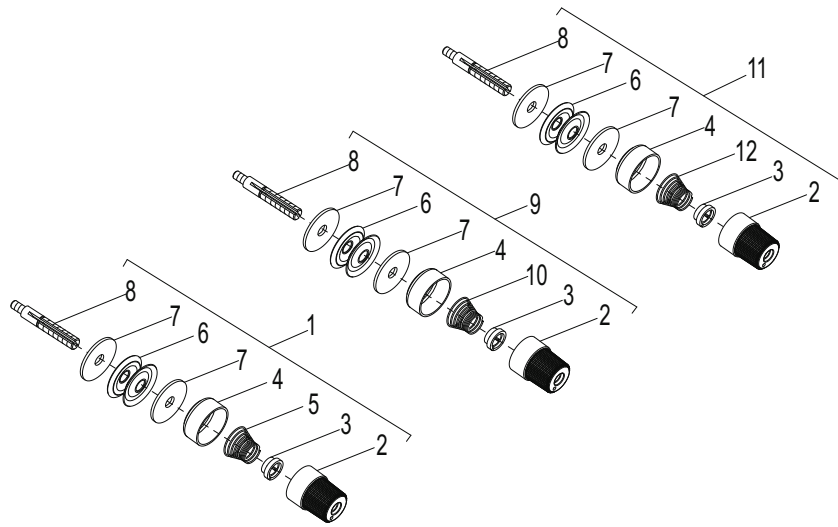

15. THREAD GUIDE & THREAD TAKE UP MECHANISM

15. THREAD GUIDE & THREAD TAKE UP MECHANISM

No.	Parts No.	Description	Qty
1	10033726	THREAD GUIDE	1
2	10010595	SCREW	1
3	10033753	NEEDLE THREAD GUIDE	1
4	10033732	NEEDLE THREAD GUIDE	1
5	10010594	SCREW	1
6	10033752	NEEDLE THREAD GUIDE	1
7	10033725	NEEDLE THREAD GUIDE	1
8	10010594	SCREW	2
9	10009497	THREAD RETAINER	1
10	10010555	SCREW	1
11	10009522	THREAD RETAINER	1
12	10009525	THREAD RETAINER	1
13	10010608	GUIDE	1
14	10009500	SPRING	1
15	10009501	SCREW	1
16	10012262	NEEDLE THREAD TAKE-UP	1
17	10009521	SCREW	2
18	10010606	THREAD GUIDE	1
19	10010607	SCREW	2
20	10033729	THREAD TAKE-UP	1
21	10010595	SCREW	1
22	10033728	THREAD TAKE-UP	1
23	10009529	SCREW	1
24	10009599	WSHER	1
25	10033730	THREAD TAKE-UP	1
26	10010595	SCREW	1
27	10033731	THREAD GUIDE	1
28	10033727	THREAD GUIDE	1
29	10010554	SCREW	1
30	10009421	THREAD GUIDE	1
31	10033682	SPRING PLATE	1
32	10010595	SCREW	1

## 16. THREAD TENSION MECHANISM

3 threads

4, 5 threads

Except 4 threads reverse stitching

No.	Parts No.	Description	Qty
1	10039507	THREAD TENSION ASSEMBLY *	1
2	10006875	NUT	1
3	10003111	RATCHET	1
4	10006877	CUP	1
5	10009534	SPRING	1
6	10003116	TENSION DISC	2
7	10009010	FELT	1
8	10003112	SCREW STUD	1
9	10039509	THREAD TENSION ASSEMBLY *	1
10	10009533	SPRING	1
11	10039508	THREAD TENSION ASSEMBLY *	1
12	10009532	SPRING	1
13	10003109	THREAD GUIDE	1
14	10009290	SCREW	2
15	10003115	THREAD GUIDE	3
16	10004185	THREAD GUIDE	1