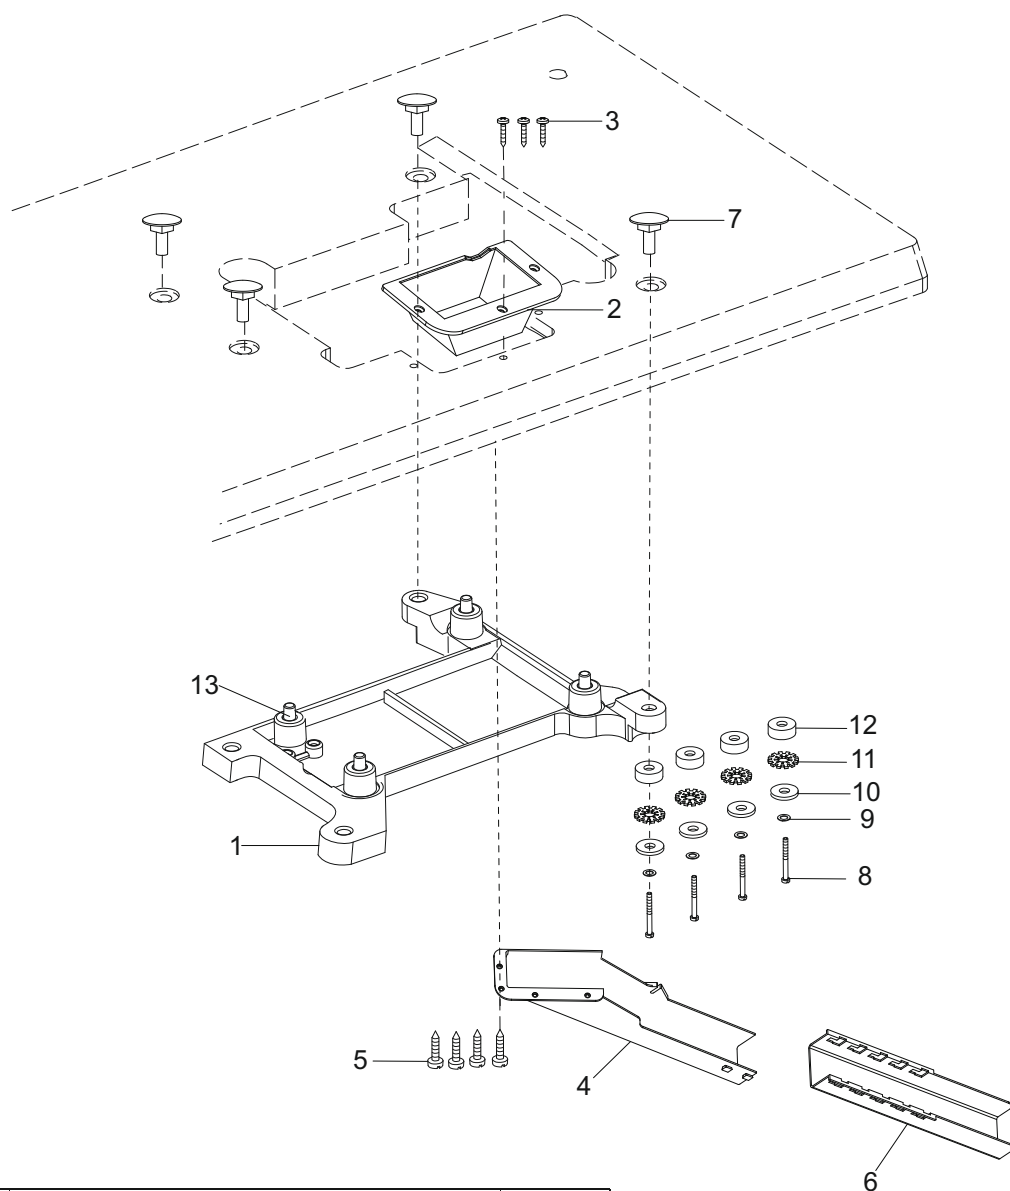

20. OIL TANK BRACKET

No.	Parts No.	Description	Qty
1	10033772	MACHINE REST BOARD	1
2	10033756	WASTE CHUTE	1
3	10008197	SCREW	3
4	10033755	WASTE CHUTE	1
5	10008197	SCREW	4
6	10033754	WASTE CHUTE	1
7	10009596	NUT	4
8	10003106	BOLT	4
9	10003331	SPRING WASHER	4
10	10009272	WASHER	4
11	10009273	WASHER	4
12	10009271	CUSHION RUBBER	4
13	10012469	CUSHION RUBBER	4