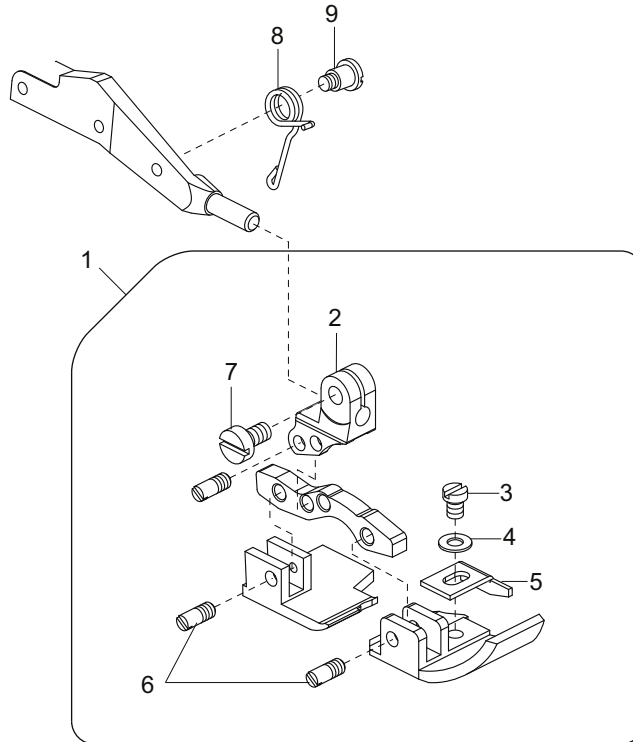

## 25. SPECIFIC PARTS (4)

4 threads back latching

25. SPECIFIC PARTS (4)

No.	Parts No.	Description	Qty
1	10006902	THREAD TENSION ASM	2
2	10006875	NUT	1
3	10003111	RATCHET	1
4	10006877	CUP	1
5	10009534	SPRING	1
6	10003116	TENSION DISC	2
7	10009010	FELT	1
8	10003112	SCREW STUD	1
9	10006879	THREAD TENSION ASM	1
10	10009532	SPRING	1
11	10006751	THREAD TENSION ASM	1
12	10009533	SPRING	1
13	10012814	THREAD TENSION ASM	1
14	10005979	THREAD GUIDE	1
15	10009290	SCREW	2
16	10003115	THREAD GUIDE	4
17	10012661	FABRIC GUARD	1
18	10013123	FABRIC GUARD	1
19	10012659	SCREW	1
20	10012660	BRACKET	1
21	10009163	BOLT	2
22	10004358	CRANK	1

26. SPECIFIC PARTS (5)

26. SPECIFIC PARTS (5)

No.	Parts No.	Description	Qty
1	10012245	CRANK	1
2	10009164	BOLT	1
3	10004358	CRANK	1
4	10009163	BOLT	2
5	10039507	THREAD TENSION ASM	3
6	10039509	THREAD TENSION ASM	1
7	10039508	THREAD TENSION ASM	1
8	10009531	NUT	1
9	10003111	RATCHET	1
10	10003113	CUP	1
11	10009534	SPRING	1
12	10003116	TENSION DISC	2
13	10003117	FELT	1
14	10003112	SCREW STUD	1
15	10009532	SPRING	1
16	10009533	SPRING	1
17	10003109	THREAD GUIDE	1
18	10009290	SCREW	2
19	10005933	THREAD GUIDE	1
20	10003115	THREAD GUIDE	4
21	10005934	THREAD GUIDE	1
22	10012477	THREAD TENSION ASM	1
23	10012479	THREAD GUIDE	1
24	10012478	THREAD GUIDE	1

27. SPECIFIC PARTS (6)

5 Threads

(Over seaming on extra heavy weight fabric)

No.	Parts No.	Description	Qty
1	*	PRESSER FOOT ASM	1
2	10003268	PIN	1
3	10005223	SCREW	1
4	10005222	WASHER	1
5	10012261	FABRIC GUARD	1
6	10003268	PIN	2
7	10009580	SCREW	1
8	10012260	SPRING	1
9	10009501	SCREW	1