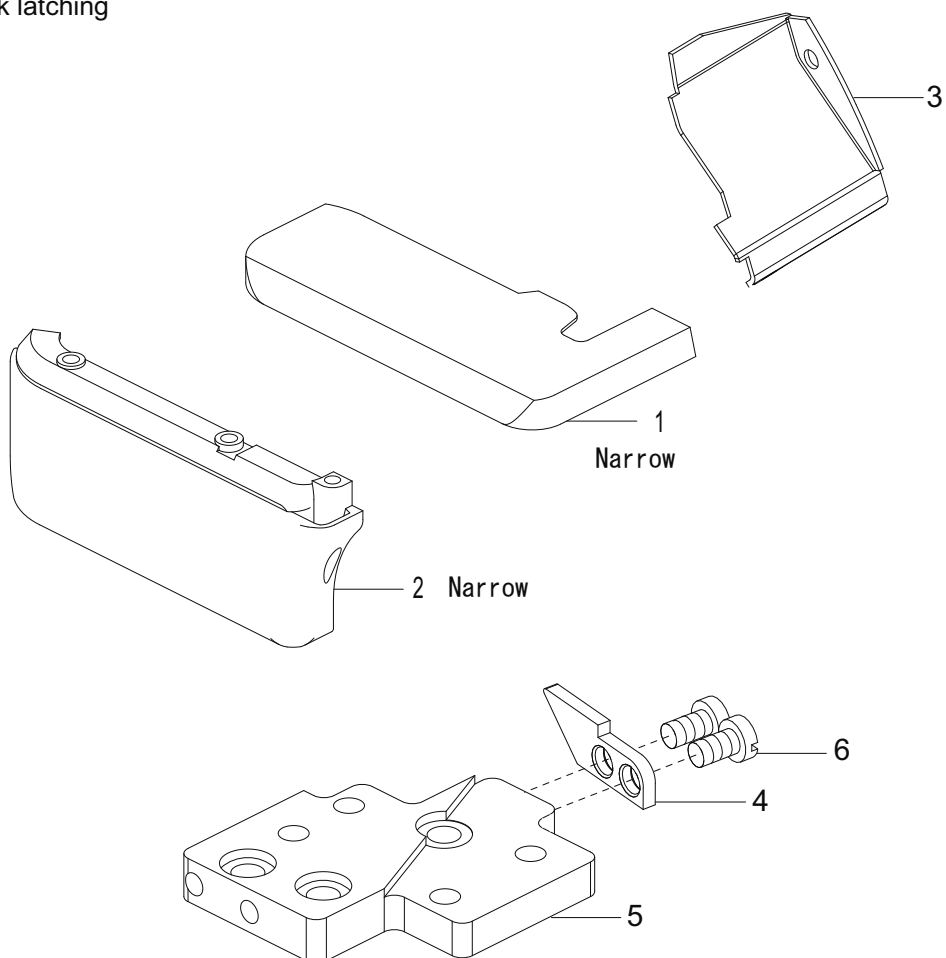

24. SPECIFIC PARTS (3)

Back latching

No.	Parts No.	Description	Qty
1	10012758	CLOTH PLATE ASM	1
2	10010010	SIDE COVER	1
3	10012719	FRONT COVER	1
4	10012761	NEEDLE PLATE KEY	1
5	10012762	BRACKET	1
6	10010888	SCREW	2