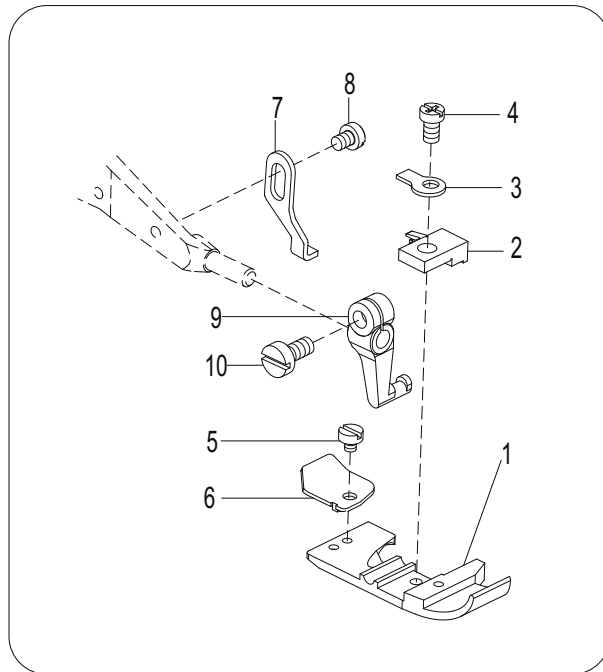

3, 4 threads