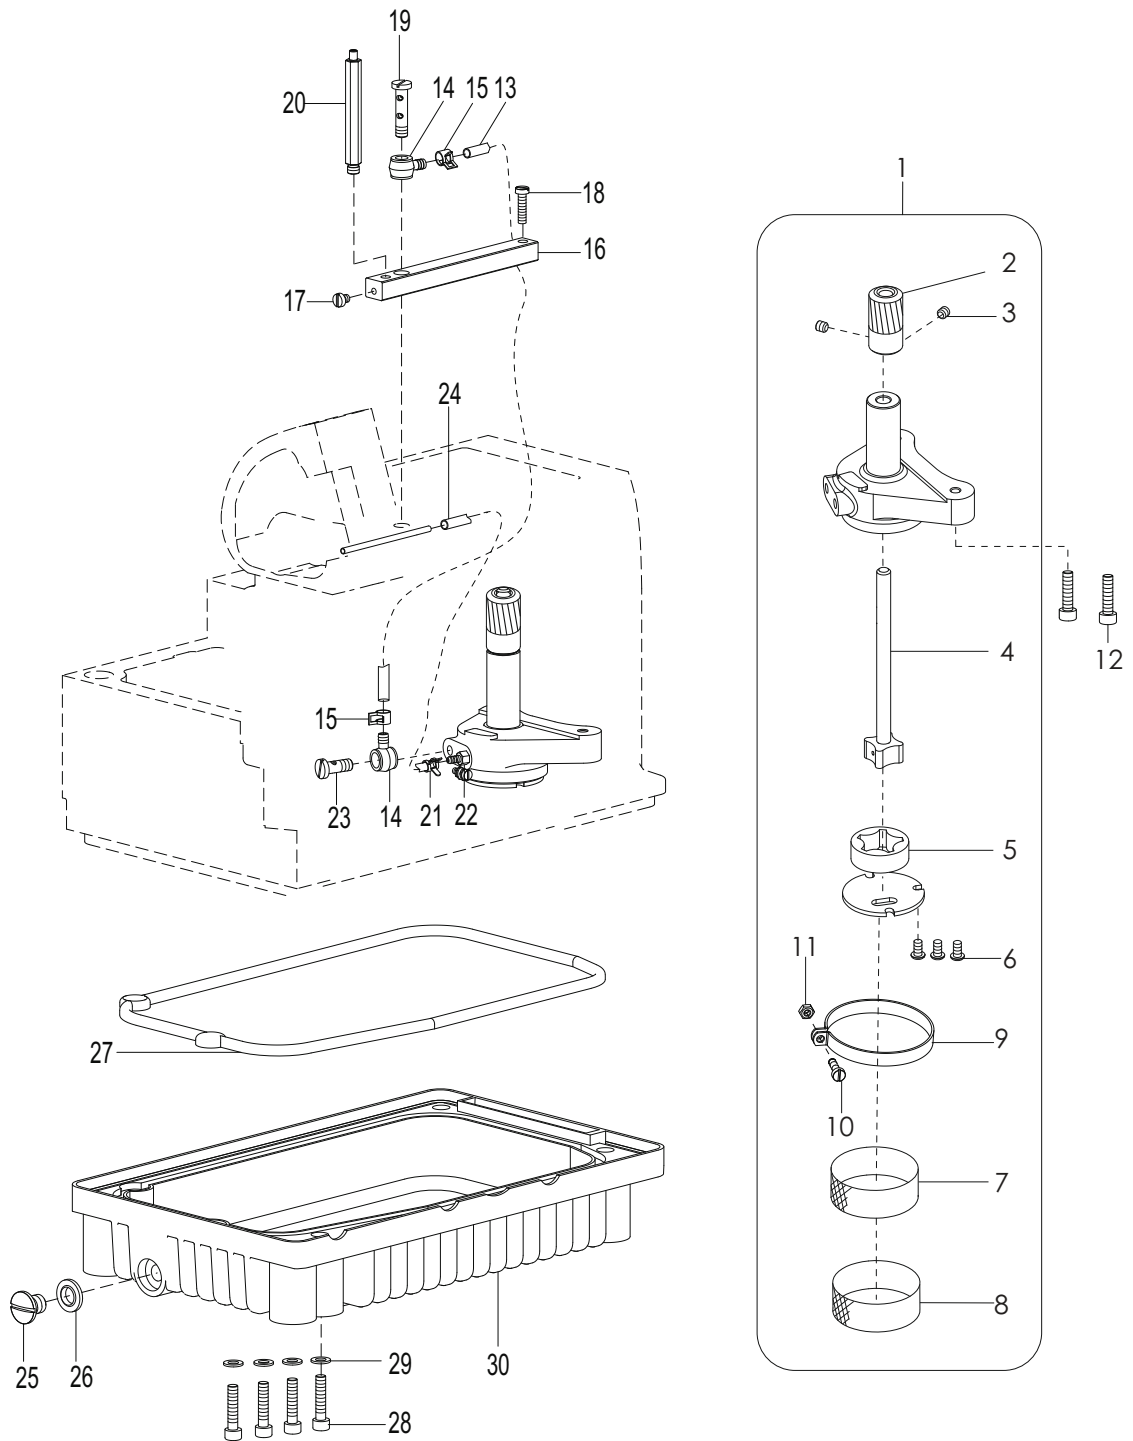

14. LUBRICATION MECHANISM

14. LUBRICATION MECHANISM

No.	Parts No.	Description	Qty
1	10033774	PUMP ASSEMBLY	1
2	10003175	WORM WHEEL	1
3	10012162	SCREW	1
4	10003174	SHAFT	1
5	10003197	OUTSIDE ROTOR	1
6	10009589	SCREW	3
7	10003201	INSIDE FILTER	1
8	10003199	OUTSIDE FILTER	1
9	10003200	CLAMP	1
10	10003203	SCREW	1
11	10003025	NUT	1
12	10009103	BOLT	2
13	10007796	OIL TUBE	1(220mm)
14	10009588	JOINT	2
15	10011471	CLAMP	2
16	10009593	OIL DISTRIBUTOR	1
17	10009595	SCREW	1
18	10009075	SCREW	1
19	10009590	JOINT SCREW	1
20	10009594	SCREW	1
21	10009496	CLAMP	1
22	10009591	JOINT SCREW	1
23	10009592	JOINT SCREW	1
24	10007793	OIL TUBE	1(240mm)
25	10009264	SCREW	1
26	10009263	WASHER ASSEMBLY	1
27	10047350	GASKET	1
28	10014210	SCREW	4
29	10045821	WASHER	4
30	10033771	OIL RESERVOIR	1