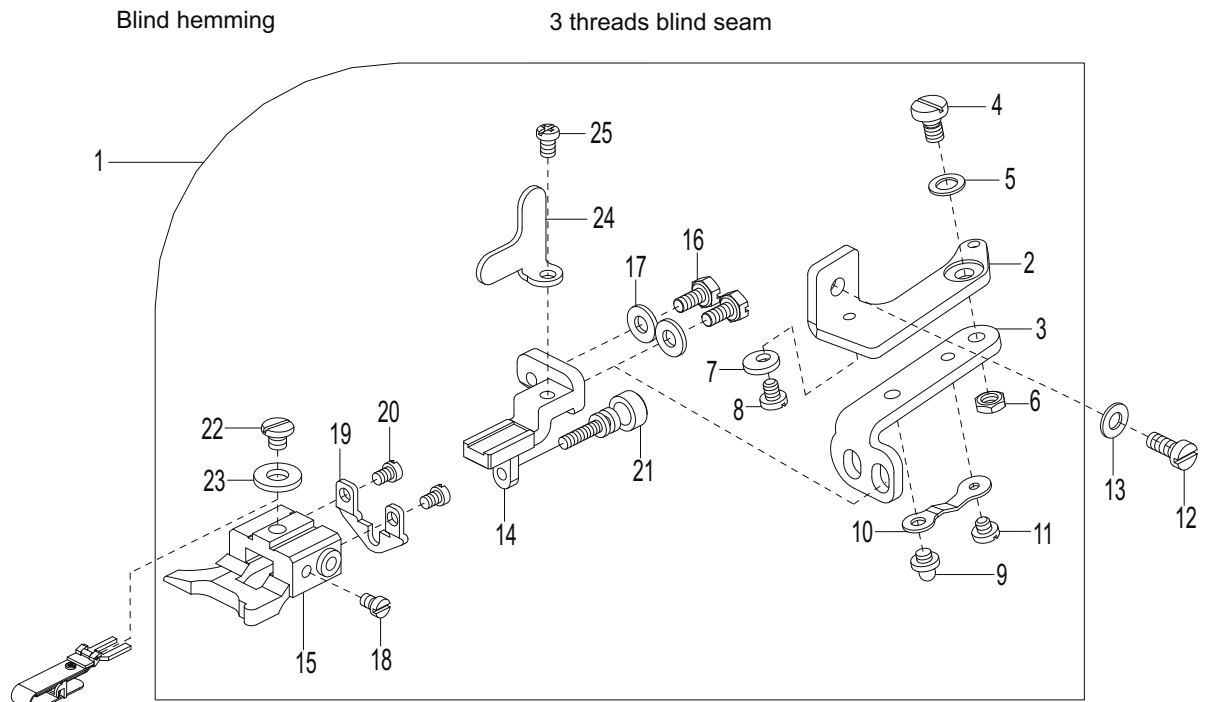

22. SPECIFIC PARTS (1)

22. SPECIFIC PARTS (1)

No.	Parts No.	Description	Qty
1	10010978	HEMMING ASSEMBLY	1
2	10004418	BRACKET	1
3	10004423	HINGE	1
4	10010968	SCREW	1
5	10010963	SPRING WASHER	1
6	10004424	NUT	1
7	10004413	WASHER	1
8	10010970	SCREW	1
9	10004422	PIN	1
10	10004411	FLAT SPRING	1
11	10010971	SCREW	1
12	10009104	SCREW	1
13	10002991	SPRING WASHER	1
14	10004415	BRACKET	1
15	10004420	BRACKET	1
16	10010969	SCREW	2
17	10004416	WASHER	2
18	10004414	SCREW	1
19	10004412	BRACKET	1
20	10010964	SCREW	2
21	10010966	SCREW	1
22	10004421	SCREW	1
23	10010967	WASHER	1
24	10004419	ADJUSTING PLATE	1
25	10010965	SCREW	1
26	10004417	FOLDER ASSEMBLY	1
27	10004429	AUXILIARY PLATE	1
28	10004443	SCREW	1
29	10004446	FLAT SPRING	1
30	10004124	CLOTH PLATE ASSEMBLY	1
31	10010010	SIDE COVER	1
32	10004452	UNCURLER	1
33	10004450	WASHER	1