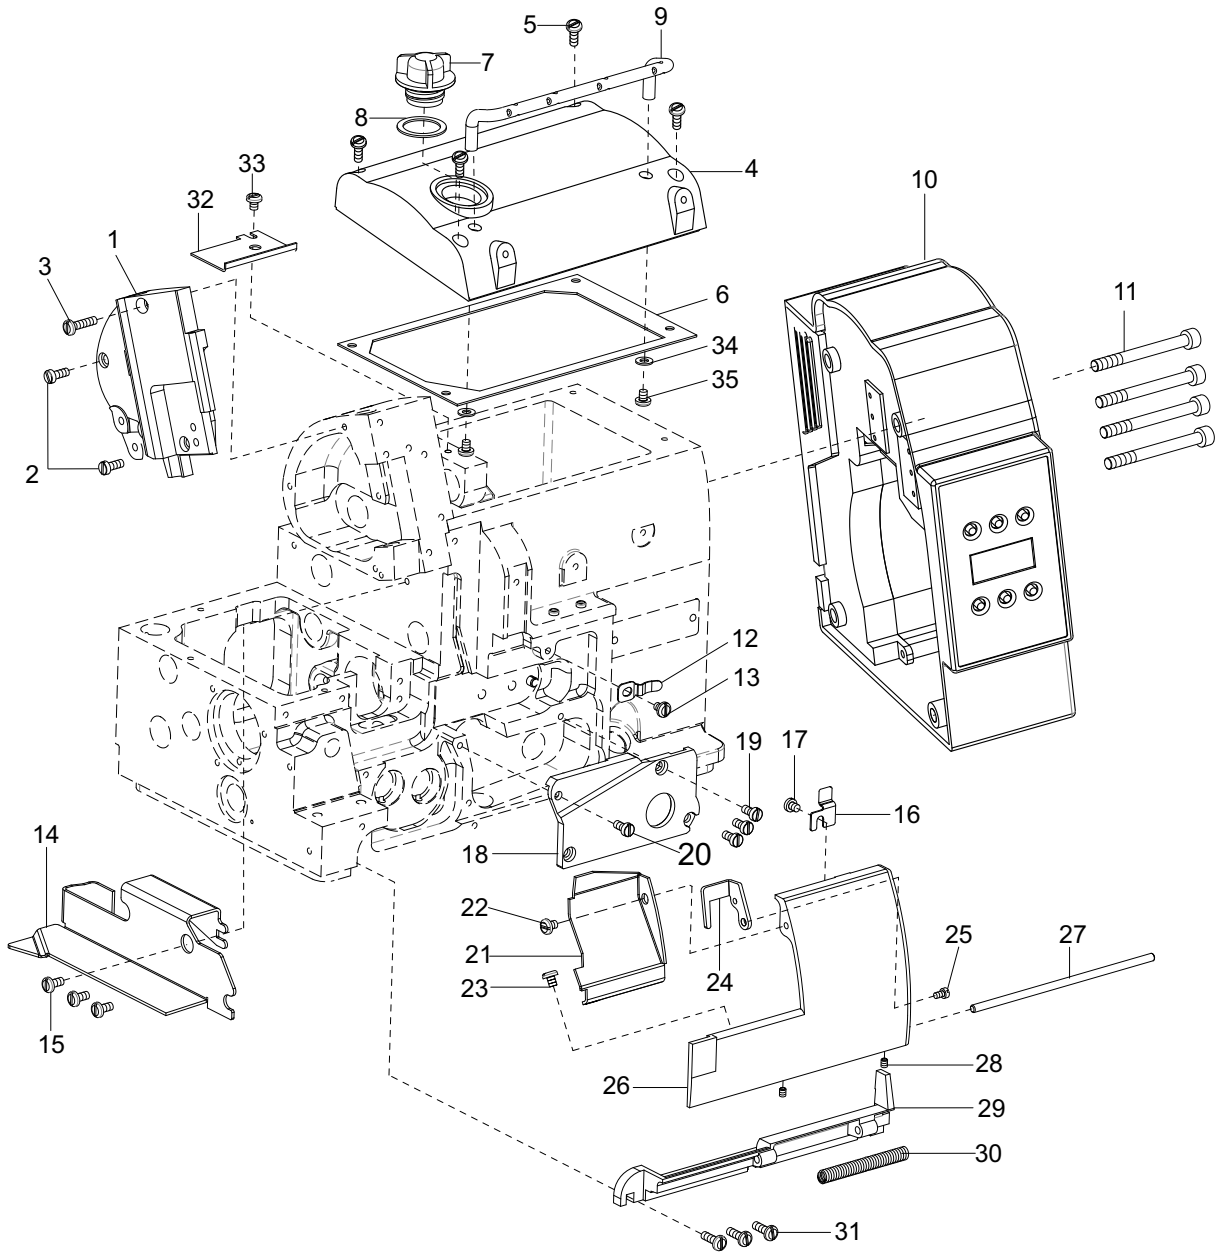

2. COVER (1)

2. COVER (1)

No.	Parts No.	Description	Qty
1	20003649	SIDE COVER	1
2	10009104	SCREW	2
3	10009101	SCREW	1
4	20017673	TOP COVER	1
5	10009101	SCREW	4
6	10008957	GASKET	1
7	10008938	OIL SIGHT WINDOW	1
8	10009156	GASKET	1
9	10009446	THREAD GUIDE	1
10	10056188 TEXI	CONTROL BOX	1
11	10053560	SCREW	4
12	10033682	FLAT SPRING	1
13	10004171	SCREW	1
14	10033745	FABRIC GUARD (3, 4 THREADS)	1
	10033679	FABRIC GUARD (5, 6 THREADS)	1
15	10010595	SCREW	3
16	10033683	LATCH	1
17	10004171	SCREW	1
18	10033766	COVER	1
19	10010595	SCREW	3
20	10010594	SCREW	1
21	10033746	FRONT COVER (3, 4 THREADS)	1
	10033685	FRONT COVER (5, 6 THREADS)	1
22	10010554	SCREW	1
23	10010554	SCREW	1
24	10033684	LATCH	1
25	10009597	SCREW	1
26	20015568	FRONT COVER	1
27	10009598	PIN	1
28	10009074	SCREW	2
29	10009508	HINGE	1
30	10009509	SPRING	1
31	10009037	SCREW	3
32	10033680	OIL GUARD	1
33	10010554	SCREW	1
34	10002980	WASHER	2
35	10009104	SCREW	2