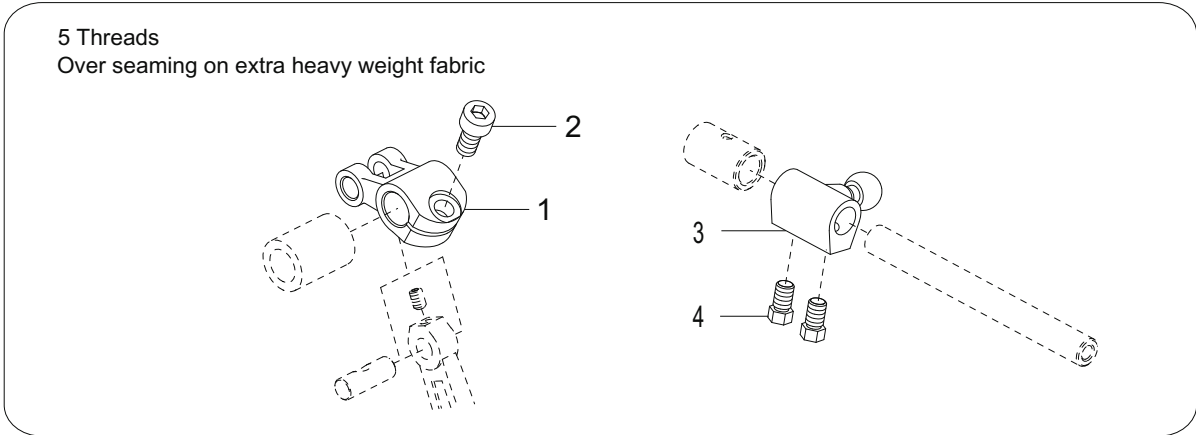

26. SPECIFIC PARTS (5)

26. SPECIFIC PARTS (5)

No.	Parts No.	Description	Qty
1	10012245	CRANK	1
2	10009164	BOLT	1
3	10004358	CRANK	1
4	10009163	BOLT	2
5	10039507	THREAD TENSION ASM	3
6	10039509	THREAD TENSION ASM	1
7	10039508	THREAD TENSION ASM	1
8	10009531	NUT	1
9	10003111	RATCHET	1
10	10003113	CUP	1
11	10009534	SPRING	1
12	10003116	TENSION DISC	2
13	10003117	FELT	1
14	10003112	SCREW STUD	1
15	10009532	SPRING	1
16	10009533	SPRING	1
17	10003109	THREAD GUIDE	1
18	10009290	SCREW	2
19	10005933	THREAD GUIDE	1
20	10003115	THREAD GUIDE	4
21	10005934	THREAD GUIDE	1
22	10012477	THREAD TENSION ASM	1
23	10012479	THREAD GUIDE	1
24	10012478	THREAD GUIDE	1