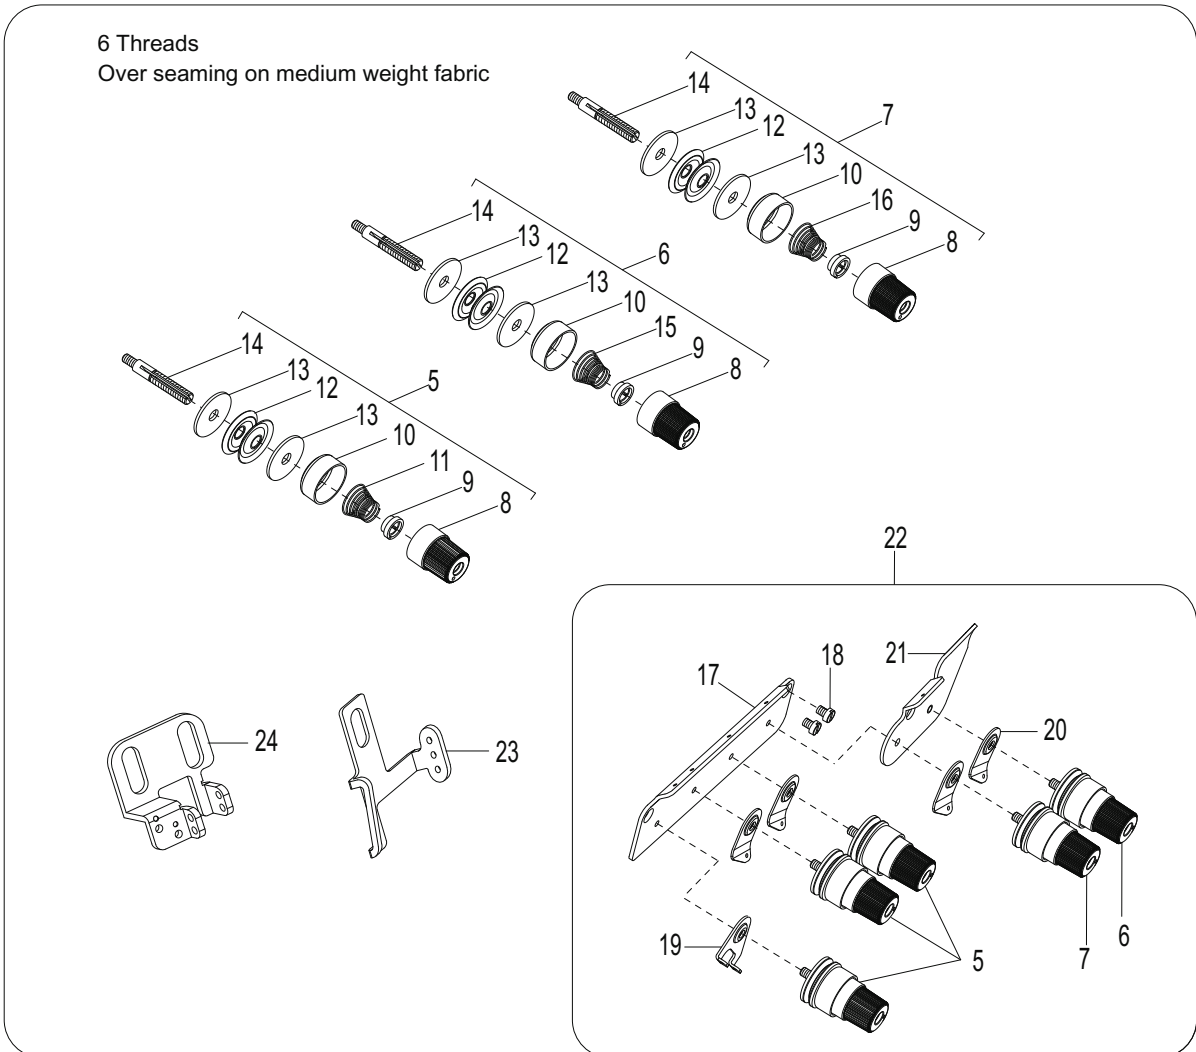

### Back latching

No.	Parts No.	Description	Qty
1	10012758	CLOTH PLATE ASM	1
2	10010010	SIDE COVER	1
3	10012719	FRONT COVER	1
4	10012761	NEEDLE PLATE KEY	1
5	10012762	BRACKET	1
6	10010888	SCREW	2

## 25. SPECIFIC PARTS (4)

4 threads back latching

25. SPECIFIC PARTS (4)

No.	Parts No.	Description	Qty
1	10006902	THREAD TENSION ASM	2
2	10006875	NUT	1
3	10003111	RATCHET	1
4	10006877	CUP	1
5	10009534	SPRING	1
6	10003116	TENSION DISC	2
7	10009010	FELT	1
8	10003112	SCREW STUD	1
9	10006879	THREAD TENSION ASM	1
10	10009532	SPRING	1
11	10006751	THREAD TENSION ASM	1
12	10009533	SPRING	1
13	10012814	THREAD TENSION ASM	1
14	10005979	THREAD GUIDE	1
15	10009290	SCREW	2
16	10003115	THREAD GUIDE	4
17	10012661	FABRIC GUARD	1
18	10013123	FABRIC GUARD	1
19	10012659	SCREW	1
20	10012660	BRACKET	1
21	10009163	BOLT	2
22	10004358	CRANK	1

26. SPECIFIC PARTS (5)

26. SPECIFIC PARTS (5)

No.	Parts No.	Description	Qty
1	10012245	CRANK	1
2	10009164	BOLT	1
3	10004358	CRANK	1
4	10009163	BOLT	2
5	10039507	THREAD TENSION ASM	3
6	10039509	THREAD TENSION ASM	1
7	10039508	THREAD TENSION ASM	1
8	10009531	NUT	1
9	10003111	RATCHET	1
10	10003113	CUP	1
11	10009534	SPRING	1
12	10003116	TENSION DISC	2
13	10003117	FELT	1
14	10003112	SCREW STUD	1
15	10009532	SPRING	1
16	10009533	SPRING	1
17	10003109	THREAD GUIDE	1
18	10009290	SCREW	2
19	10005933	THREAD GUIDE	1
20	10003115	THREAD GUIDE	4
21	10005934	THREAD GUIDE	1
22	10012477	THREAD TENSION ASM	1
23	10012479	THREAD GUIDE	1
24	10012478	THREAD GUIDE	1