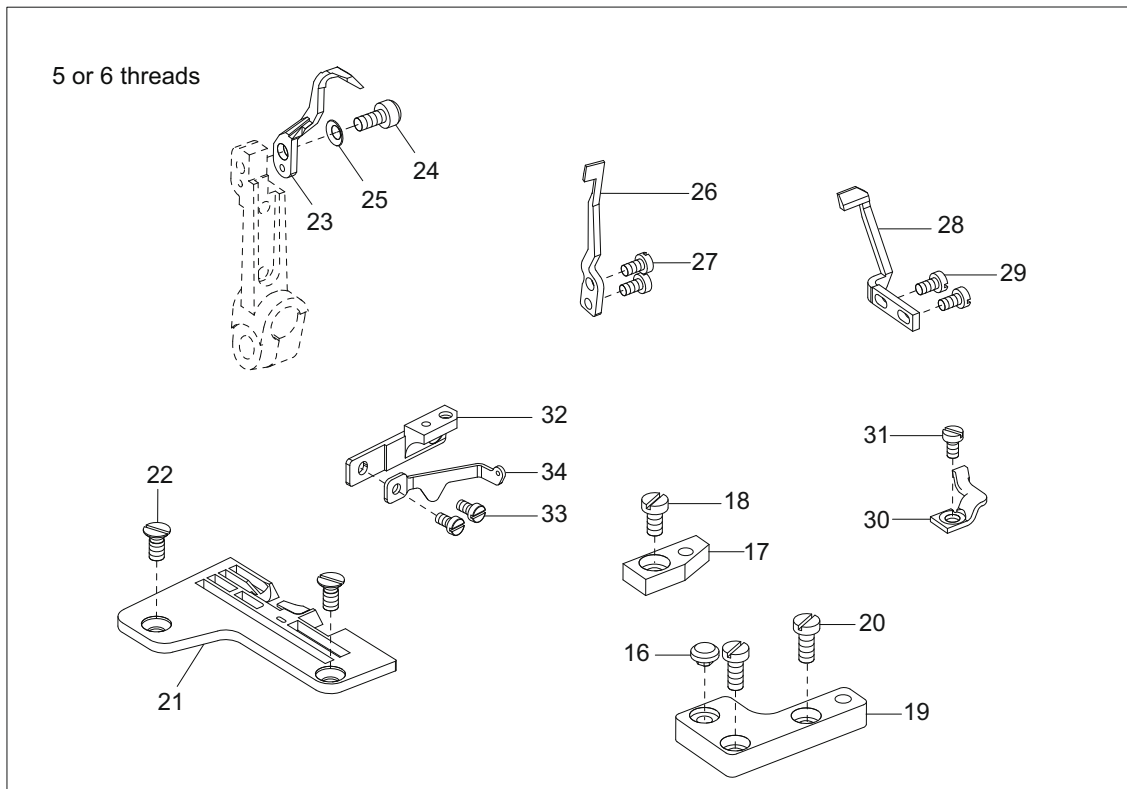

6. NEEDLE DRIVE MECHANISM (2)

6. NEEDLE DRIVE MECHANISM (2)

No.	Parts No.	Description	Qty
1	10034612	BRACKET	1
2	10009104	SCREW	2
3	*	NEEDLE PLATE	1
4	10009481	SCREW	2
5	10033749	NEEDLE PLATE SUPPORT	1
6	10010595	SCREW	2
7	10033748	KEY	1
8	10009589	SCREW	2
9	*	NEEDLE REAR GUARD	1
10	10006624	SCREW	1
11	10009464	SPRING WASHER	1
12	*	NEEDLE REAR GUARD	1
13	10009589	SCREW	1
14	10009314	BRACKET	1
15	10009487	SCREW	2
16	10009582	CUSHION RUBBER	1
17	10034625	BRACKET	1
18	10010595	SCREW	1
19	10034627	BRACKET	1
20	10009104	SCREW	2
21	*	NEEDLE PLATE	1
22	10009678	SCREW	2
23	*	NEEDLE GUARD	1
24	10006624	SCREW	1
25	10009464	SPRING WASHER	1
26	*	NEEDLE FRONT GUARD	1
27	10010555	SCREW	2
28	*	NEEDLE REAR GUARD	1
29	10009676	SCREW	2
30	*	NEEDLE FRONT GUARD	1
31	10010555	SCREW	1
32	10042962	BRACKET	1
33	10010595	SCREW	2
34	10033741	THREAD GUIDE	1