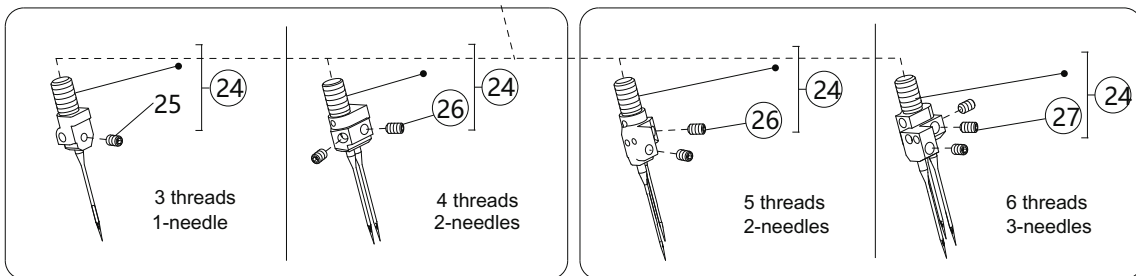

5. NEEDLE DRIVE MECHANISM (1)

5. NEEDLE DRIVE MECHANISM (1)

No.	Parts No.	Description	Qty
1	10027701	ROD	1
2	10009103	SCREW	2
3	10009108	CRANK	1
4	10009164	SCREW	1
5	10009165	PIN	1
6	10009109	SCREW	1
7	10009229	SHAFT	1
8	10009239	RING	1
9	10033709	WASHER	1
10	10009231	COLLAR	1
11	10009074	SCREW	2
12	10009230	OIL SEAL	1
13	10009244	LEVER	1
14	10009245	BOLT	1
15	10009242	NEEDLE BAR DRIVE	1
16	20001001	PIN ASSEMBLY	2
17	10009240	SCREW	2
18	10009250	NEEDLE BAR	1
19	10009243	NEEDLE BAR CLAMP	1
20	10009115	SCREW	1
21	10008997	CAP	1
22	10009608	O RING	1
23	10009074	SCREW	1
24	*	NEEDLE HOLDER	1
25	10009255	SCREW	1
26	10009255	SCREW	2
27	10009255	SCREW	3
28	10033707	RACK	1
29	10033708	COVER	1
30	10009016	FELT	1
31	10009019	SCREW	2
32	10009544	COVER	1
33	10009157	SCREW	1
34	10033794	SHAFT SLEEVE	1
35	10033795	SHAFT SLEEVE	1