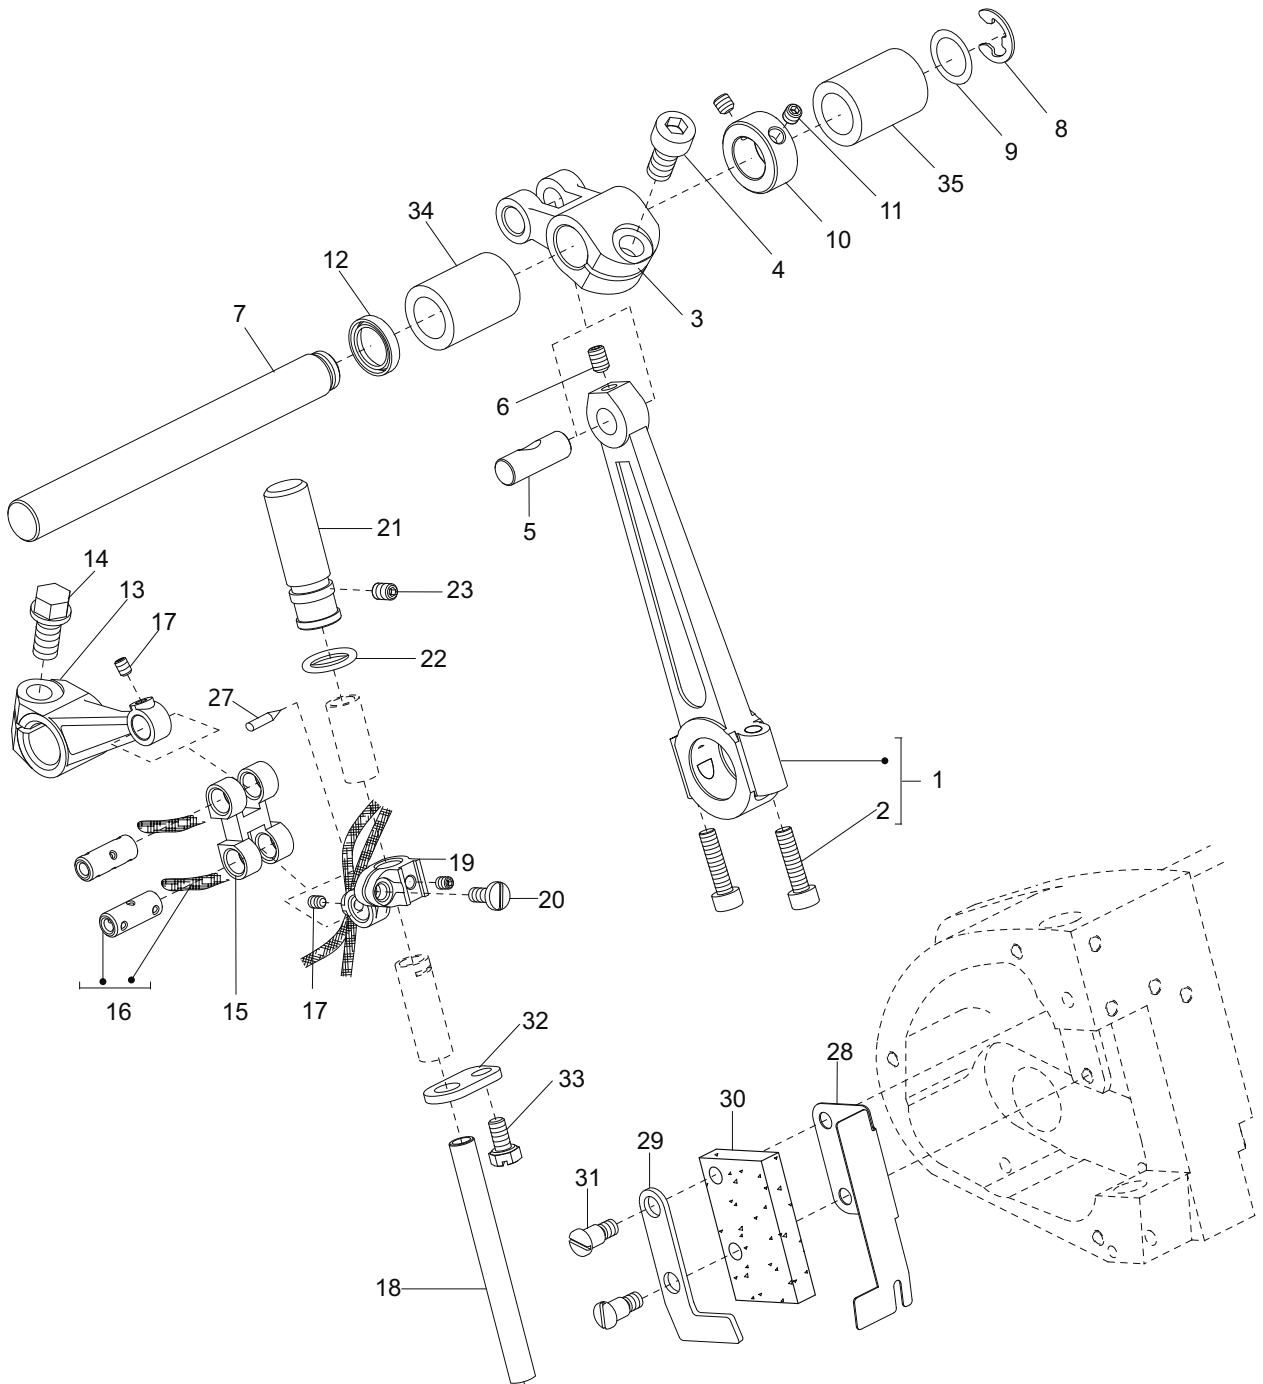

5. NEEDLE DRIVE MECHANISM (1)

5. NEEDLE DRIVE MECHANISM (1)

No.	Parts No.	Description	Qty
1	10027701	ROD	1
2	10009103	SCREW	2
3	10009108	CRANK	1
4	10009164	SCREW	1
5	10009165	PIN	1
6	10009109	SCREW	1
7	10009229	SHAFT	1
8	10009239	RING	1
9	10033709	WASHER	1
10	10009231	COLLAR	1
11	10009074	SCREW	2
12	10009230	OIL SEAL	1
13	10009244	LEVER	1
14	10009245	BOLT	1
15	10009242	NEEDLE BAR DRIVE	1
16	20001001	PIN ASSEMBLY	2
17	10009240	SCREW	2
18	10009250	NEEDLE BAR	1
19	10009243	NEEDLE BAR CLAMP	1
20	10009115	SCREW	1
21	10008997	CAP	1
22	10009608	O RING	1
23	10009074	SCREW	1
24	*	NEEDLE HOLDER	1
25	10009255	SCREW	1
26	10009255	SCREW	2
27	10009255	SCREW	3
28	10033707	RACK	1
29	10033708	COVER	1
30	10009016	FELT	1
31	10009019	SCREW	2
32	10009544	COVER	1
33	10009157	SCREW	1
34	10033794	SHAFT SLEEVE	1
35	10033795	SHAFT SLEEVE	1