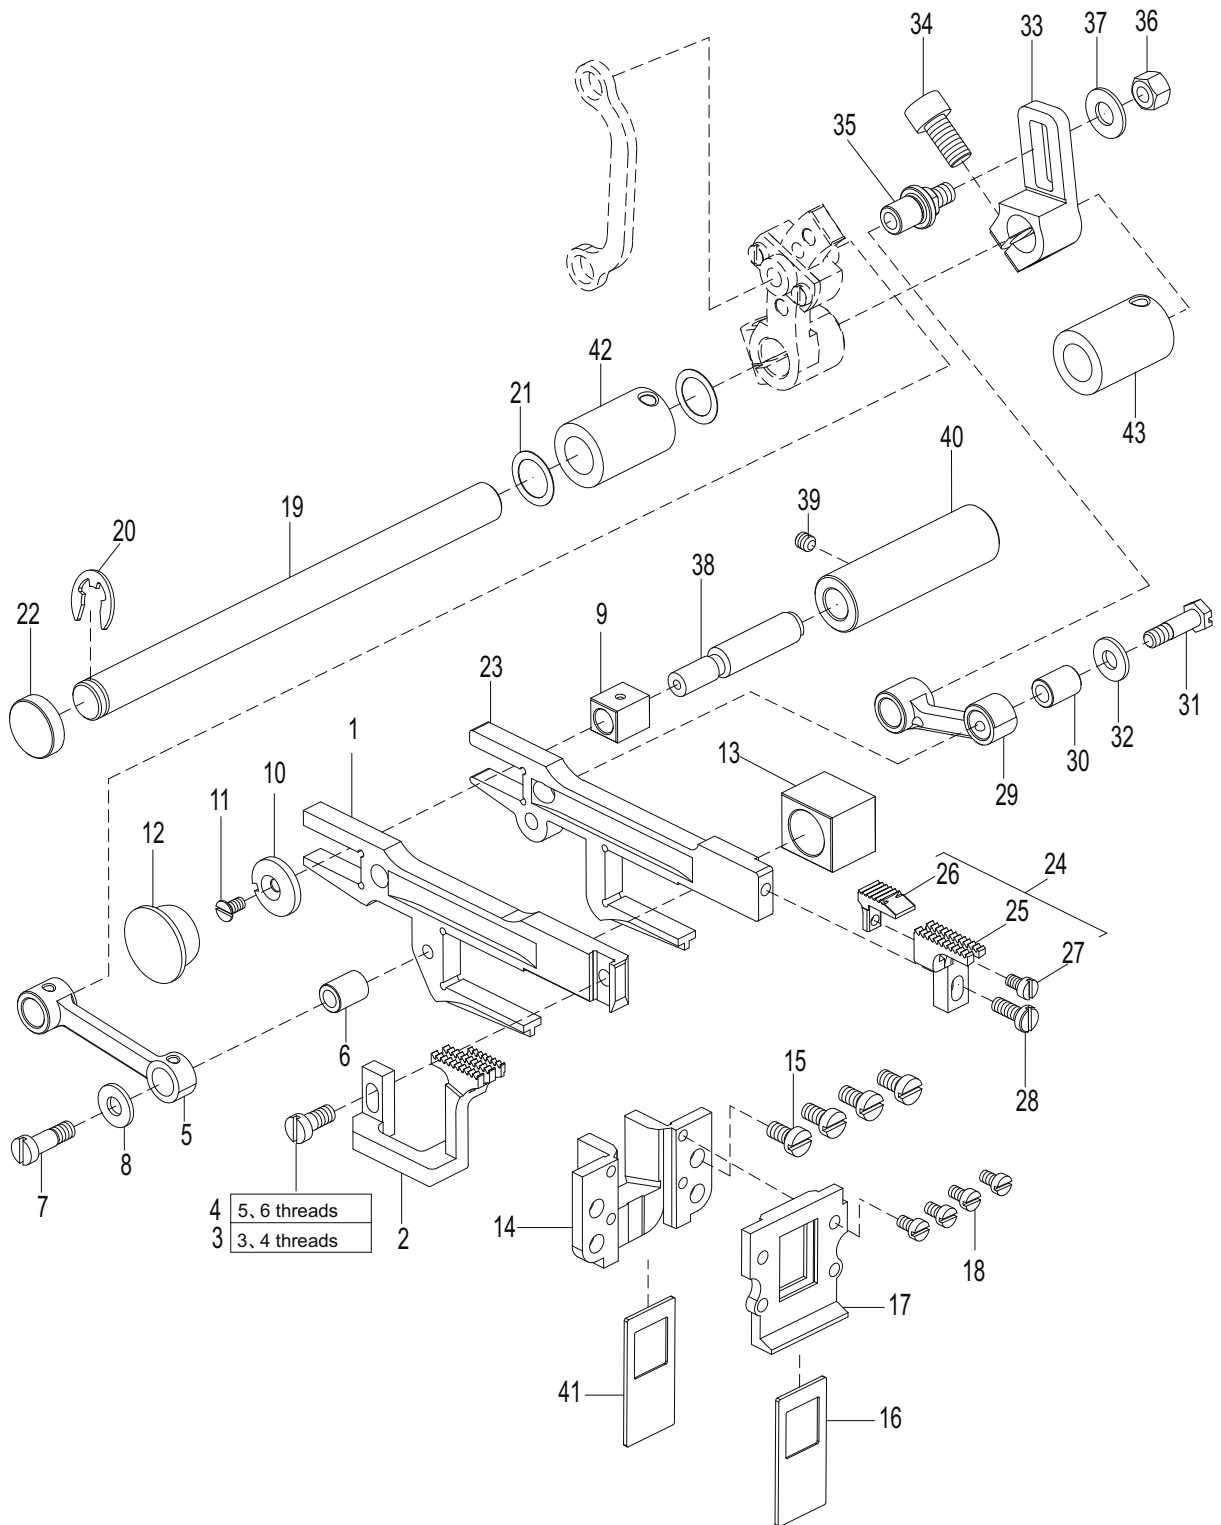

10. FEED MECHANISM (2)

10. FEED MECHANISM (2)

No.	Parts No.	Description	Qty
1	10009631	DIFFERENTIAL FEED BAR	1
2	*	DIFFERENTIAL FEED DOG	1
3	10009586	SCREW	1
4	10009601	SCREW	1
5	10009630	DIFFERENTIAL FEED LINK	1
6	10009569	BUSHING	1
7	10009573	SCREW	1
8	10009571	WASHER	1
9	10009633	BLOCK	1
10	10009627	WASHER	1
11	10009626	SCREW	1
12	10009576	PLUG	1
13	10009629	FEED BAR LIFT	1
14	10042959	FEED BAR GUIDE	1
15	10010595	SCREW	4
16	10042960	OIL SHIELD	2
17	10042958	GUIDE	1
18	10009597	SCREW	4
19	10034608	SHAFT	1
20	10009239	RING	1
21	10009232	WASHER	2
22	10010931	PLUG	1
23	10009567	MAIN FEED BAR	1
24	*	MAIN FEED DOG ASSEMBLY	1
25	*	MAIN FEED DOG	1
26	*	ASSISTANT FEED DOG	1
27	10010555	SCREW	1
28	10009586	SCREW	1
29	10009568	MAIN FEED LINK	1
30	10009569	BUSHING	1
31	10009573	SCREW	1
32	10009571	WASHER	1
33	10009574	CRANK	1
34	10009164	BOLT	1
35	10009570	PIN	1
36	10009467	NUT	1
37	10012393	WASHER	1
38	10034606	ECCENTRIC PIN	1
39	10009074	SCREW	1
40	10034614	BUSHING	1
41	10042961	OIL SHIELD	1
42	10033790	SHAFT SLEEVE	1
43	10033789	SHAFT SLEEVE	1