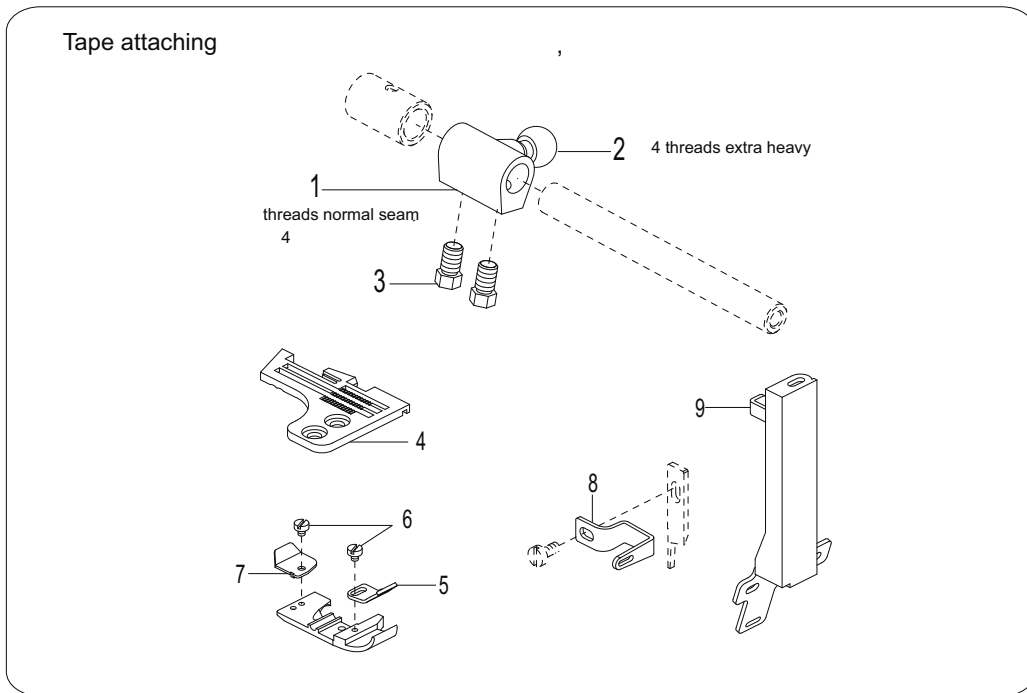

23. SPECIFIC PARTS (2)

No.	Parts No.	Description	Qty
1	10002662	CRANK	1
2	10004358	CRANK	1
3	10009163	BOLT	2
4	*	NEEDLE PLATE	1
5	10004344	FABRIC GUARD	1
6	10004343	SCREW	1
7	10003190	UNCURLER	1
8	10010870	TAPE TAKE-UP	1
9	10010895	TAPE GUIDE	1
10	10003190	UNCURLER	1
11	10003191	SCREW	1
12	10003187	FABRIC GUARD	1