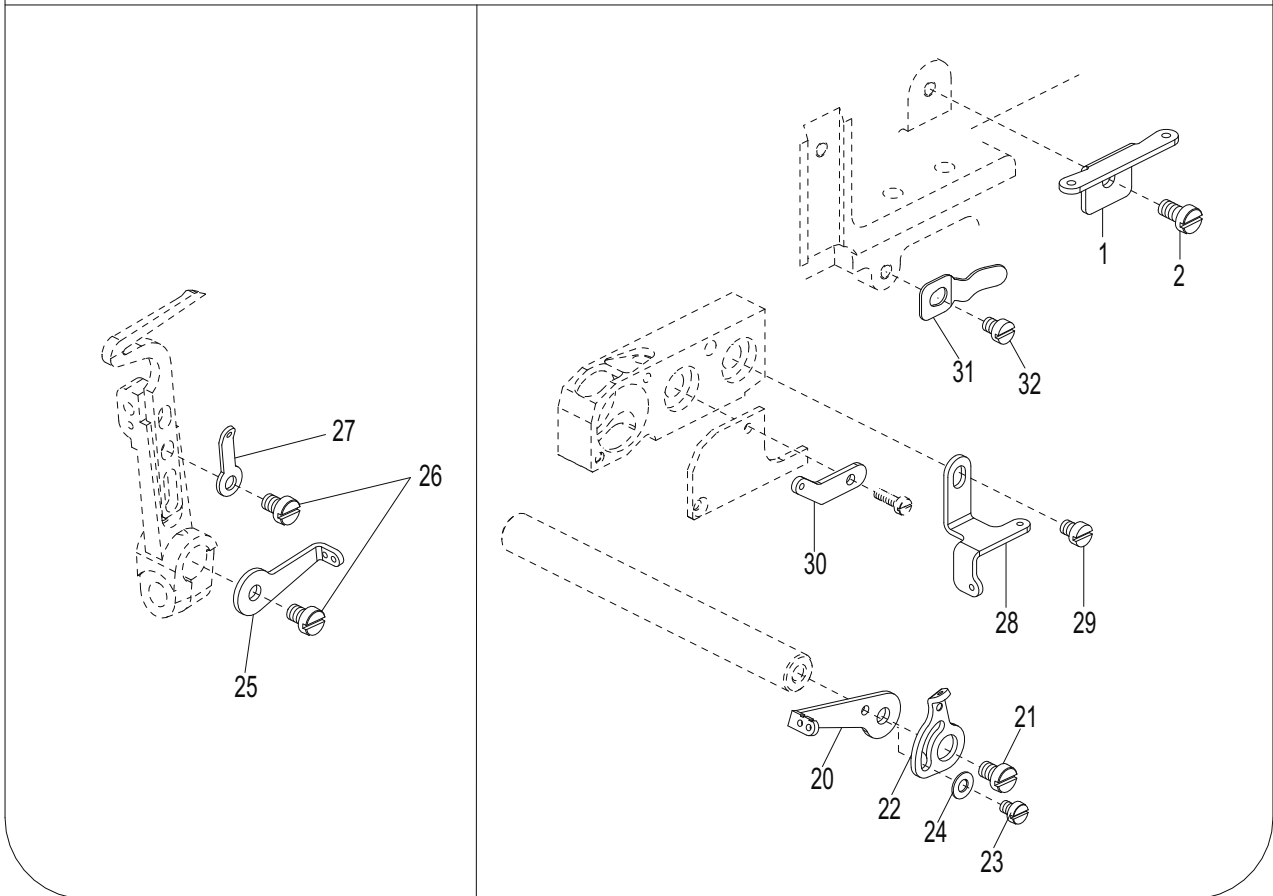

15. THREAD GUIDE & THREAD TAKE UP MECHANISM

15. THREAD GUIDE & THREAD TAKE UP MECHANISM

No.	Parts No.	Description	Qty
1	10033726	THREAD GUIDE	1
2	10010595	SCREW	1
3	10033753	NEEDLE THREAD GUIDE	1
4	10033732	NEEDLE THREAD GUIDE	1
5	10010594	SCREW	1
6	10033752	NEEDLE THREAD GUIDE	1
7	10033725	NEEDLE THREAD GUIDE	1
8	10010594	SCREW	2
9	10009497	THREAD RETAINER	1
10	10010555	SCREW	1
11	10009522	THREAD RETAINER	1
12	10009525	THREAD RETAINER	1
13	10010608	GUIDE	1
14	10009500	SPRING	1
15	10009501	SCREW	1
16	10012262	NEEDLE THREAD TAKE-UP	1
17	10009521	SCREW	2
18	10010606	THREAD GUIDE	1
19	10010607	SCREW	2
20	10033729	THREAD TAKE-UP	1
21	10010595	SCREW	1
22	10033728	THREAD TAKE-UP	1
23	10009529	SCREW	1
24	10009599	WSHER	1
25	10033730	THREAD TAKE-UP	1
26	10010595	SCREW	1
27	10033731	THREAD GUIDE	1
28	10033727	THREAD GUIDE	1
29	10010554	SCREW	1
30	10009421	THREAD GUIDE	1
31	10033682	SPRING PLATE	1
32	10010595	SCREW	1