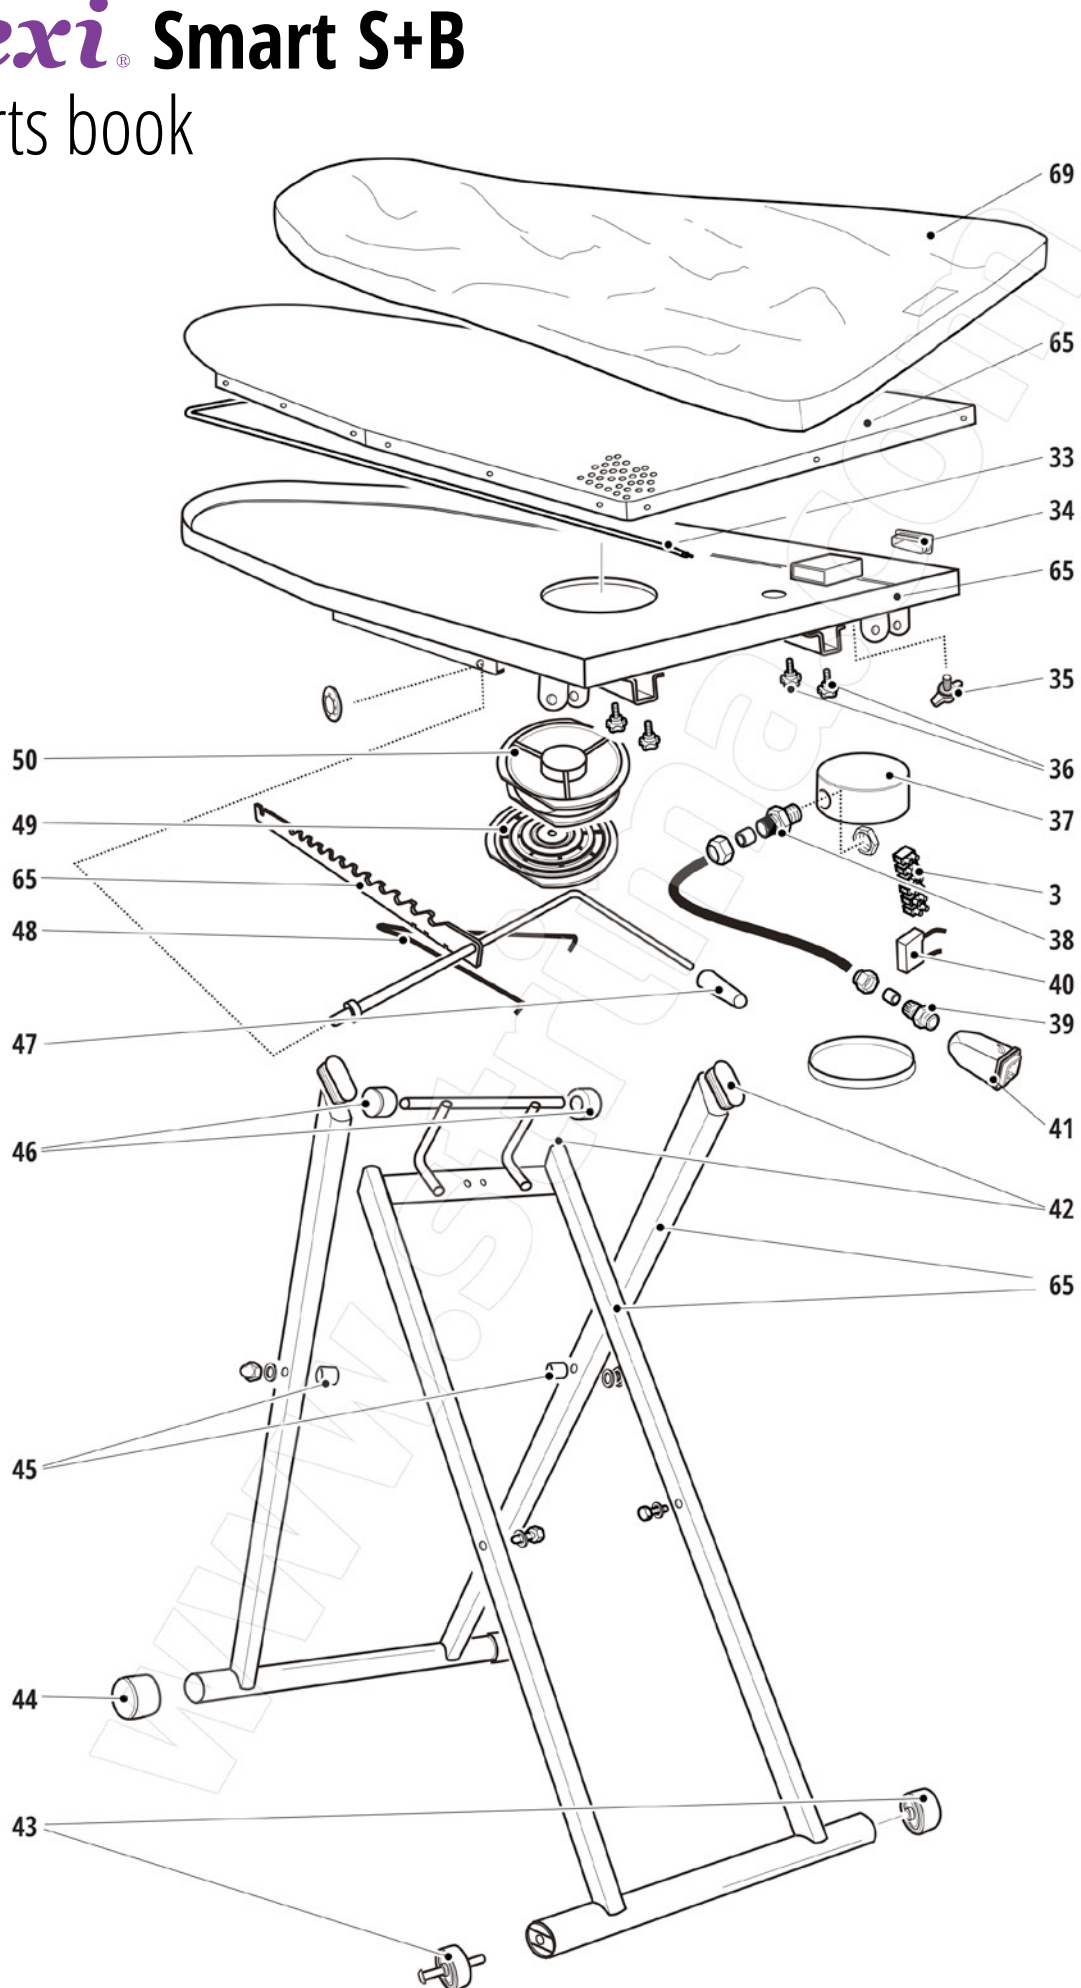

texi® Smart S+B
Parts book

No.	Code	Description	Pz.	Click and buy
1		Black rubber iron rest	1	
2		Cable clamp for semi-professional boilers	1	
3		2,5mm terminal board with 12 poles	3	
4	21033	Safety valve PED 1/8" 5 bar	1	www.strima.com
5	20029 TEXI SMART S+B	Metal plate for heating element	1	www.strima.com
6		Clamp for resistance	3	
7	20026 TEXI SMART S+B	Buffer for boilers	8	www.strima.com
8		Clamp	1	
9	20012 TEXI SMART S+B	T-joint 1/8" M	1	www.strima.com
10	20022 TEXI SMART S+B	Joint Ø6 - 1/8" M	1	www.strima.com
11		Teflon hose diam. 6x3 (1 mt)	1	
12	20011 TEXI SMART S+B	Pressure switch 1/8" (1-5 bar)	1	www.strima.com
13	20017 TEXI SMART S+B	External heating element 1300W	1	www.strima.com
14		Plastic cap for 1l. tub	1	
15		Rubber ring for water tub	1	
16	20021 TEXI SMART S+B	1l. water tub	1	www.strima.com
17		Plastic filter	1	
18	21013 EX5	Pump EX5	1	www.strima.com
19		Rubber support for EX5 pump	2	
20	20024 TEXI SMART S+B	Breather valve 1/8"	1	www.strima.com
21	20015 TEXI SMART S+B	Copper joint 6 - 1/4" (straight)	1	www.strima.com
22		Steam hose 5x10 per mt.	1	
23		Air breather hose 9x5,3 tub / per mt.	1	
24	20016 TEXI SMART S+B	Thermostat 165°C + thermo fuse 298°C	1	www.strima.com
25	20010 TEXI SMART S+B	Boiler probe 1/8" 1		www.strima.com
26	20014 TEXI SMART S+B	Hose holder 1/8" M	1	www.strima.com
27		Probe kit for water tub	1	
28	20013 TEXI SMART S+B	Complete solenoid valve 1/8"	1	www.strima.com
29		Electric wire with Schuko plug - no wiring	1	
30	20023 TEXI SMART S+B	Non-return valve 1/8"	1	www.strima.com
31	20025 TEXI SMART S+B	L joint 1/8" M-F	1	www.strima.com
32	20004 TEXI SMART S+B	Cable support for semi-professional models	1	www.strima.com
33	20005 TEXI SMART S+B	Board resistance 200W	1	www.strima.com
34		Rectangular cap 45x20	1	
35		Plastic wing nut M6x15	1	