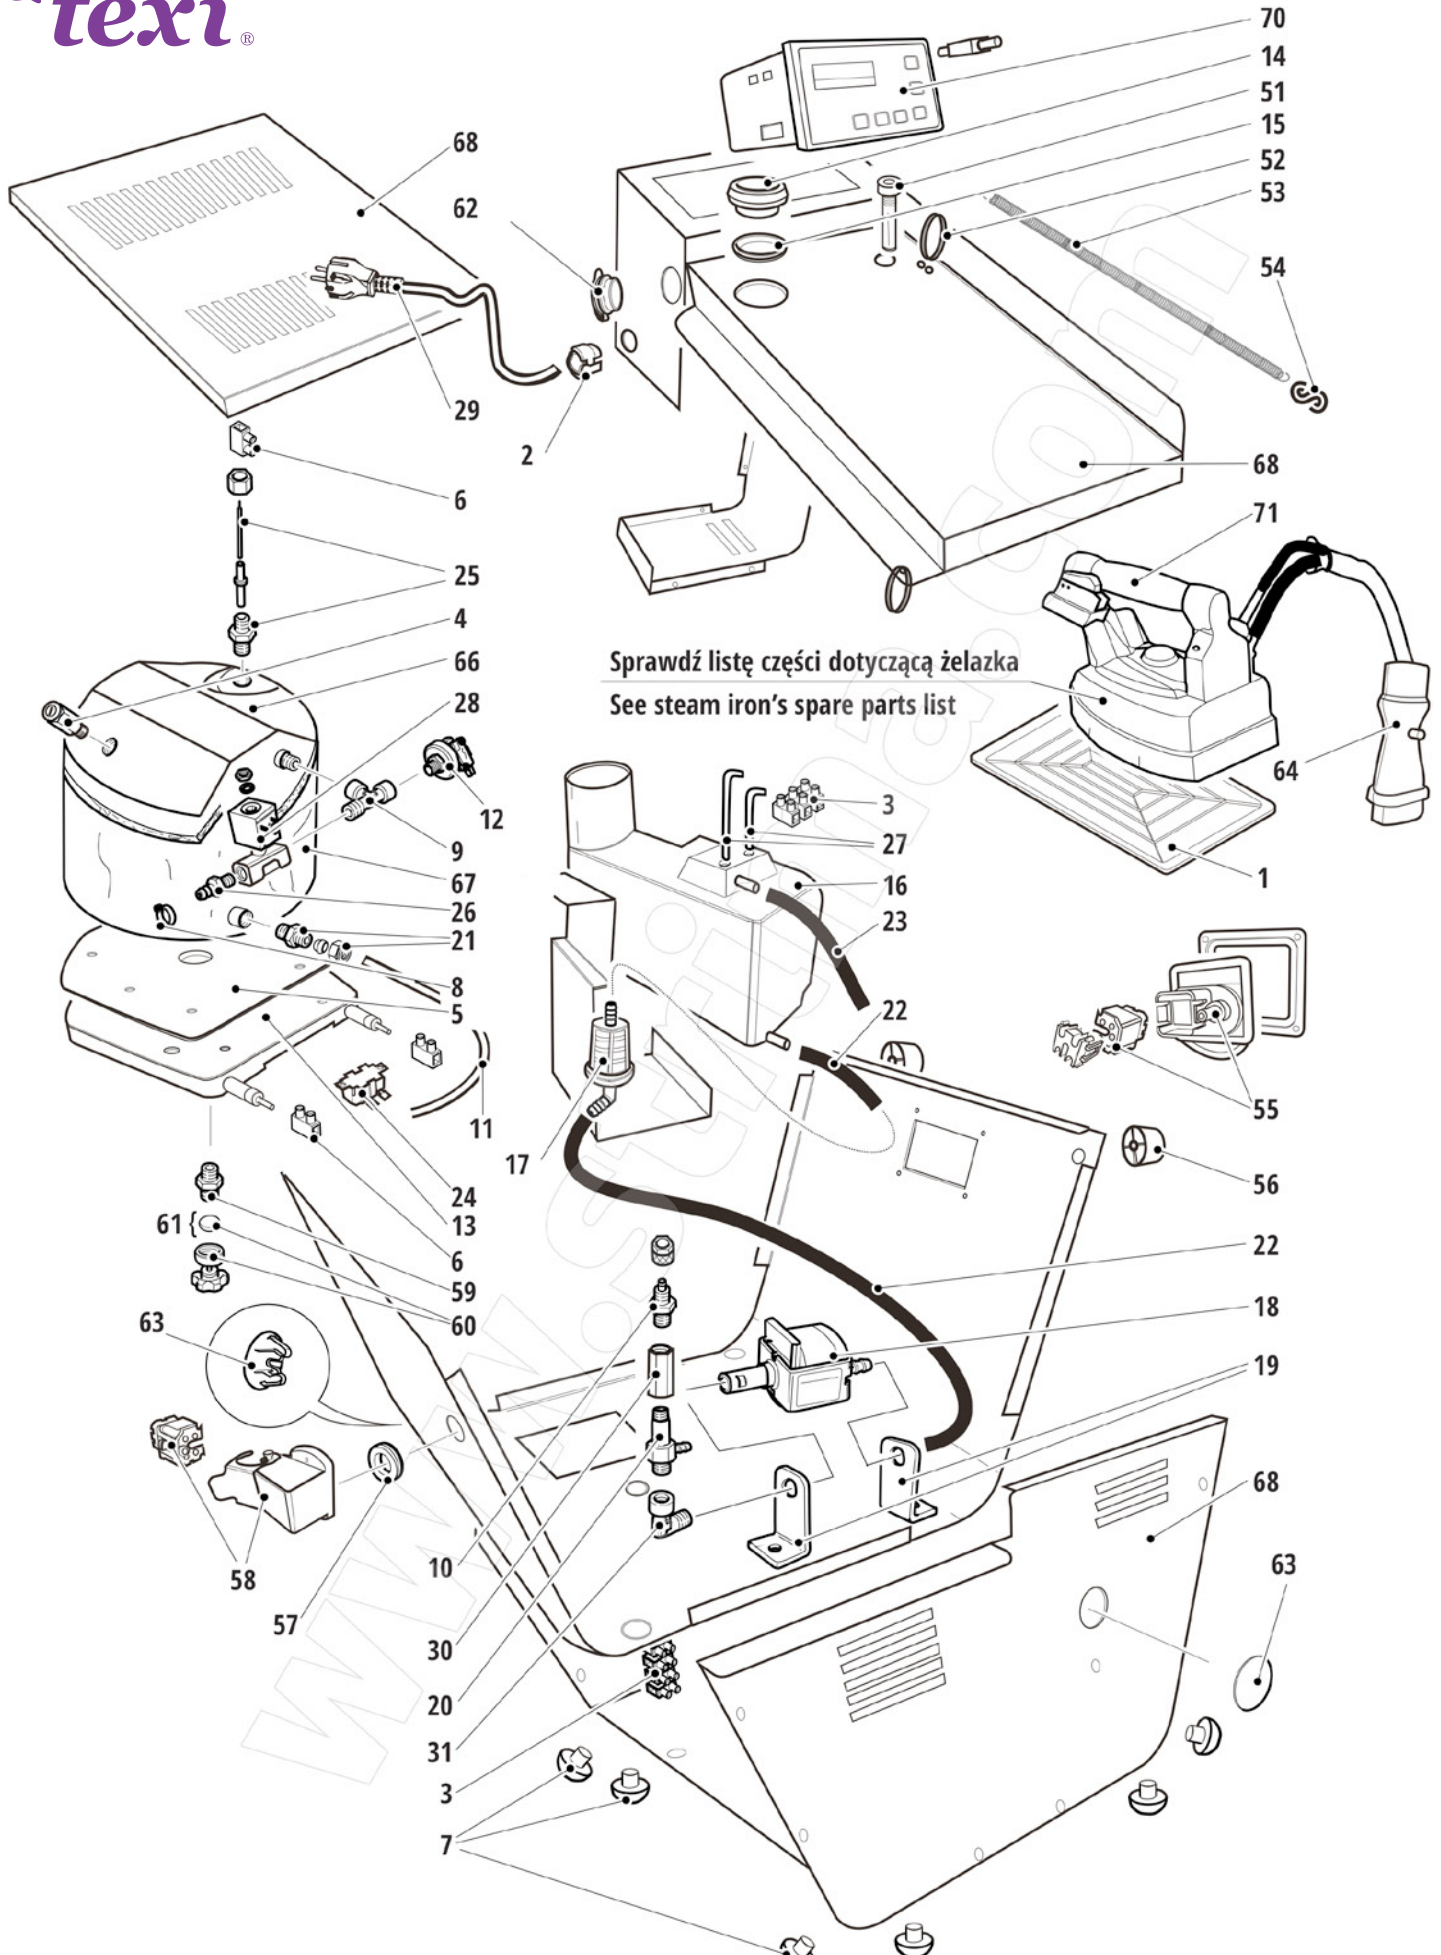

texi® Smart S+B
Parts book

No.	Code	Description	Pz.	Click and buy
1		Black rubber iron rest	1	
2		Cable clamp for semi-professional boilers	1	
3		2,5mm terminal board with 12 poles	3	
4	21033	Safety valve PED 1/8" 5 bar	1	www.strima.com
5	20029 TEXI SMART S+B	Metal plate for heating element	1	www.strima.com
6		Clamp for resistance	3	
7	20026 TEXI SMART S+B	Buffer for boilers	8	www.strima.com
8		Clamp	1	
9	20012 TEXI SMART S+B	T-joint 1/8" M	1	www.strima.com
10	20022 TEXI SMART S+B	Joint Ø6 - 1/8" M	1	www.strima.com
11		Teflon hose diam. 6x3 (1 mt)	1	
12	20011 TEXI SMART S+B	Pressure switch 1/8" (1-5 bar)	1	www.strima.com
13	20017 TEXI SMART S+B	External heating element 1300W	1	www.strima.com
14		Plastic cap for 1l. tub	1	
15		Rubber ring for water tub	1	
16	20021 TEXI SMART S+B	1l. water tub	1	www.strima.com
17		Plastic filter	1	
18	21013 EX5	Pump EX5	1	www.strima.com
19		Rubber support for EX5 pump	2	
20	20024 TEXI SMART S+B	Breather valve 1/8"	1	www.strima.com
21	20015 TEXI SMART S+B	Copper joint 6 - 1/4" (straight)	1	www.strima.com
22		Steam hose 5x10 per mt.	1	
23		Air breather hose 9x5,3 tub / per mt.	1	
24	20016 TEXI SMART S+B	Thermostat 165°C + thermo fuse 298°C	1	www.strima.com
25	20010 TEXI SMART S+B	Boiler probe 1/8" 1		www.strima.com
26	20014 TEXI SMART S+B	Hose holder 1/8" M	1	www.strima.com
27		Probe kit for water tub	1	
28	20013 TEXI SMART S+B	Complete solenoid valve 1/8"	1	www.strima.com
29		Electric wire with Schuko plug - no wiring	1	
30	20023 TEXI SMART S+B	Non-return valve 1/8"	1	www.strima.com
31	20025 TEXI SMART S+B	L joint 1/8" M-F	1	www.strima.com
32	20004 TEXI SMART S+B	Cable support for semi-professional models	1	www.strima.com
33	20005 TEXI SMART S+B	Board resistance 200W	1	www.strima.com
34		Rectangular cap 45x20	1	
35		Plastic wing nut M6x15	1	