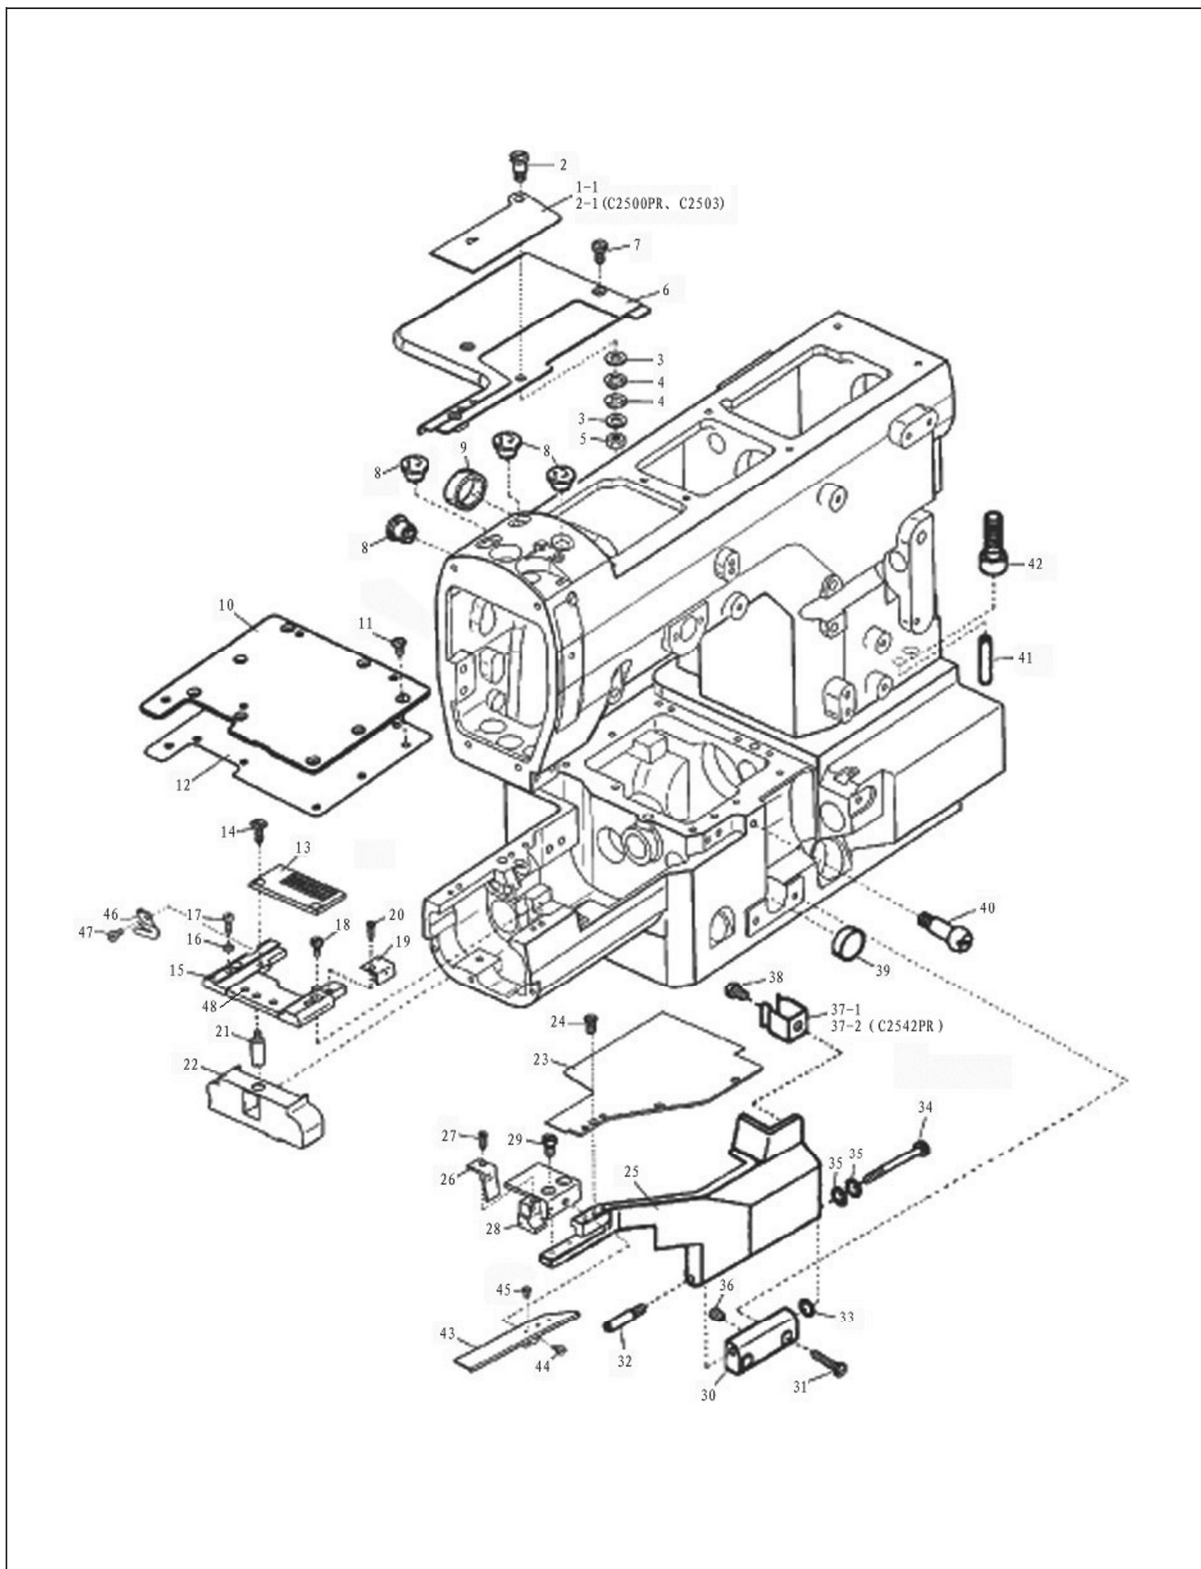

MISCELLANEOUS COVERS (1)

No.	Parts No.	Description	Number
1-1	10012292	Looper thread Take-up Cover	
1-2	10010500	Looper Thread Take-up Cover	1
2	10011222	Screw(M4)	1
3	10002995	Washer	2
4	10009470	Washer	2
5	10009471	Nut	1
6	20003641	Cloth Plate	1
7	10013178	Screw(M4×12)	3
8	10013170	Seal Pulg	4
9	10011186	Oil Seal	1
10	10012588	Crant Chamber Cover	1
11	10012641	Screw(M4×6.4)	8
12	10012595	Crant Chamber Cover Gasket	1
13	10010401	Stitch Plate	1
14	10012688	Screw(M3.5×4.5)	2
15	10012309	Stitch Plate Support	1
16	10013872	Knock Pin	2
17	10012253	Screw(M3×8)	2
18	10013938	Screw(M4×10)	2
19	10012293	Stitch Plate Support Cover	1
20	10012730	Screw(M3×5.6)	1
21	10012295	Screw(M5)	1
22	10012248	Oil Proof Cover	1
23	20003622	Front Cover (Upper)	1
24	10012642	Screw(M3.5×7)	3
25	20003621	Front Cover	1
26	10012240	Front Plate	1
27	10012730	Screw(M3×5.6)	1
28	20003619	Front Plate Support	1
29	10002959	Screw(M4×16)	2
30	20003623	Front Cover Hinge	1
31	10012594	Screw(M4×18.5)	2
32	10012598	Screw(M4×8)	1
33	10003073	Washer	1
34	10012592	Screw(M4×30)	1
35	10003026	Washer	2
36	10009074	Screw(M4×4)	1
37-1	10011220	Spring	1
37-2	10012699	Spring	1
38	10012728	Screw(M3.5×4)	1
39	10012764	Seal Pulg	1
40	10012721	Screw(M4)	1