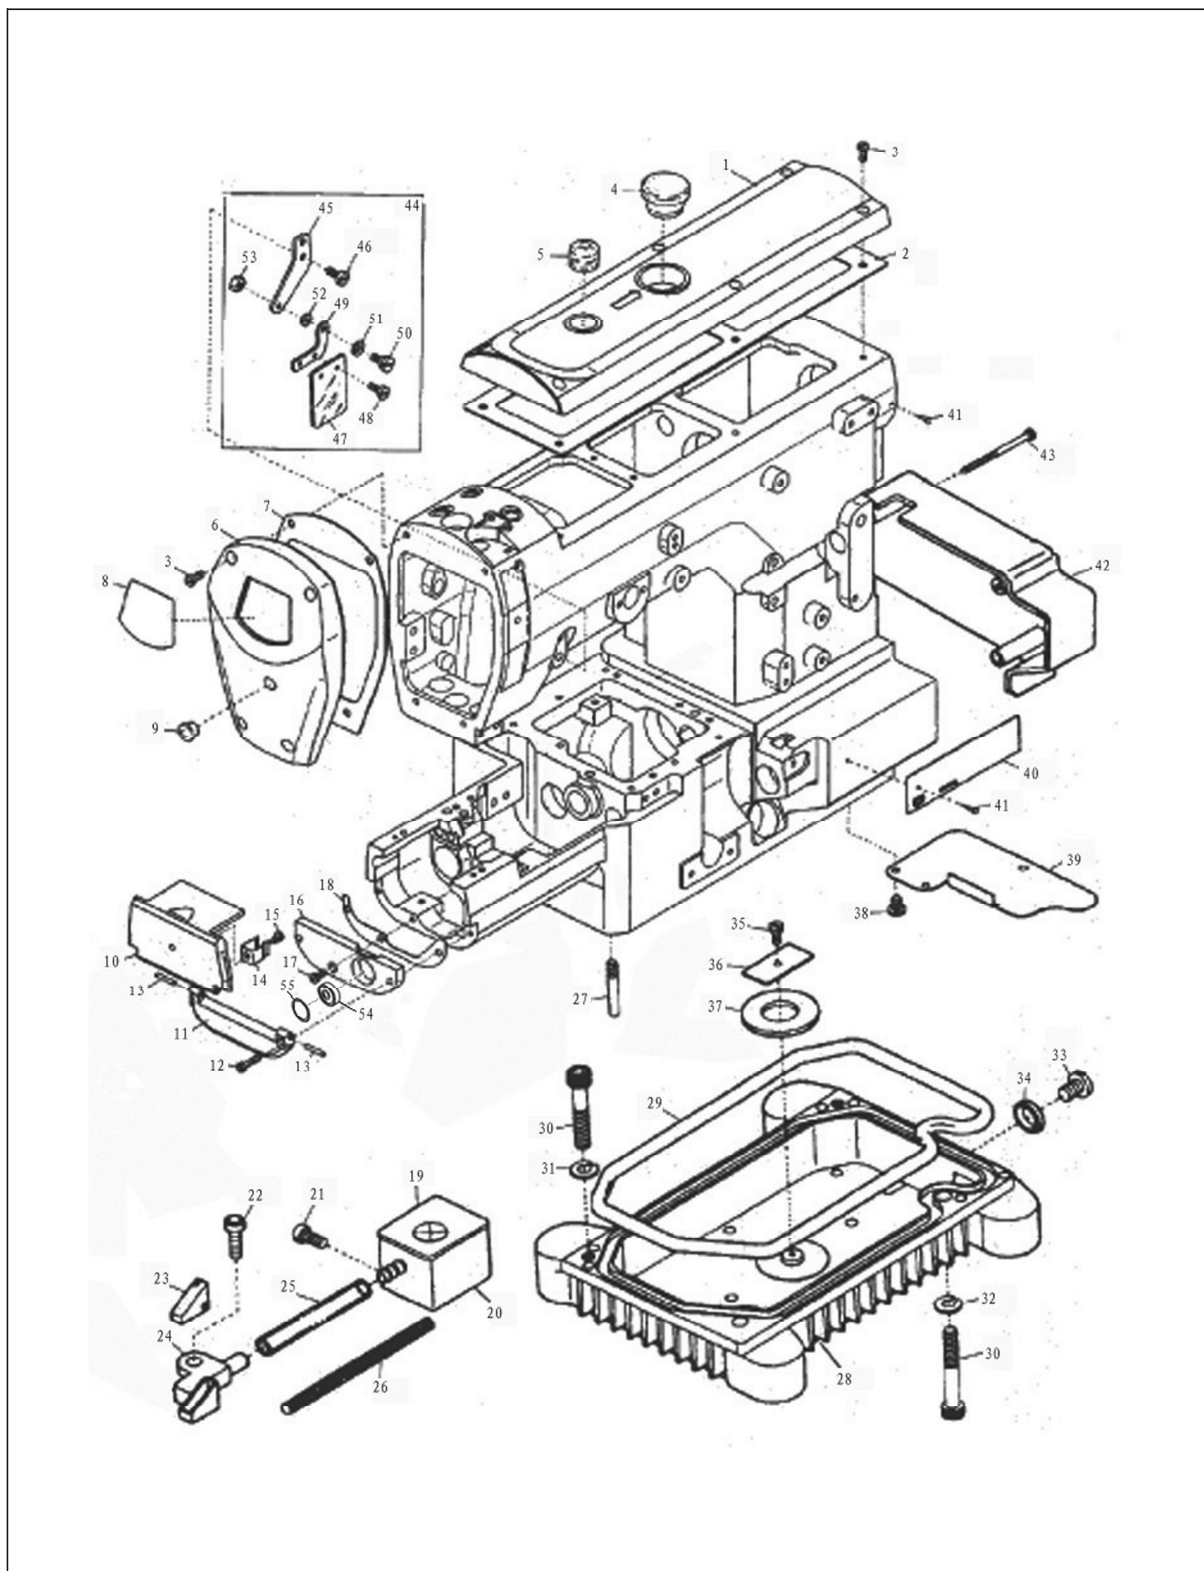

MISCELLANEOUS COVERS (2)

No.	Parts No.	Description	Number
1	20003608	Top Cover	1
2	10012294	Top Cover Gasket	1
3	10010697	Screw(M4×12)	10
4	10011006	Seal Pulg	1
5	10012958	Oil Sight Window	1
6	20006670	Head Cover	1
7	10010189	Head Cover Gasket	1
8	10005468	Emblem	1
9	10013170	Seal Pulg	1
10	10012290	Cylinder Side Cover(Upper)	1
11	10010184	Cylinder Side Cover Hinge	1
12	10010186	Screw(M3.5×16)	2
13	10010185	Screw(M2.5)	2
14	10011220	Cover Latch Spring	1
15	10010188	Screw(M3.5×3.6)	1
16	10010187	Cylinder Side Cover(Lower)	1
17	10010157	Screw(M3.5×9)	1
18	10012720	Gasket	1
19	10012542	HP Container	1
20	10012551	HP Container Cover	1
21	10012509	Screw(M3.5×8)	2
22	10012553	Screw(M4×8)	1
23	10012552	HP Felt	1
24	10012547	HP Cup	1
25	10007796	Oil Tube	1
26	10008075	Felt	1
27	10012684	Machine Frame Supporting Bar	4
28	10012545	Oil Reservoir	1
29	10012541	Oil Reservoir Gasket	1
30	10003142	Screw(M8×25)	4
31	10006282	Washer	2
32	10003331	Spring Washer	2
33	10009264	Screw(SM3/8"×28)	1
34	10009263	Washer	1
35	10002963	Screw(M4×10)	1
36	10012110	Magnet Holder	1
37	10004427	Magnet	1
38	10012723	Screw(M4×5)	3
39	10012683	Dust Proot Plate	1
40	10005531	Modle Plate(See The Below)	1