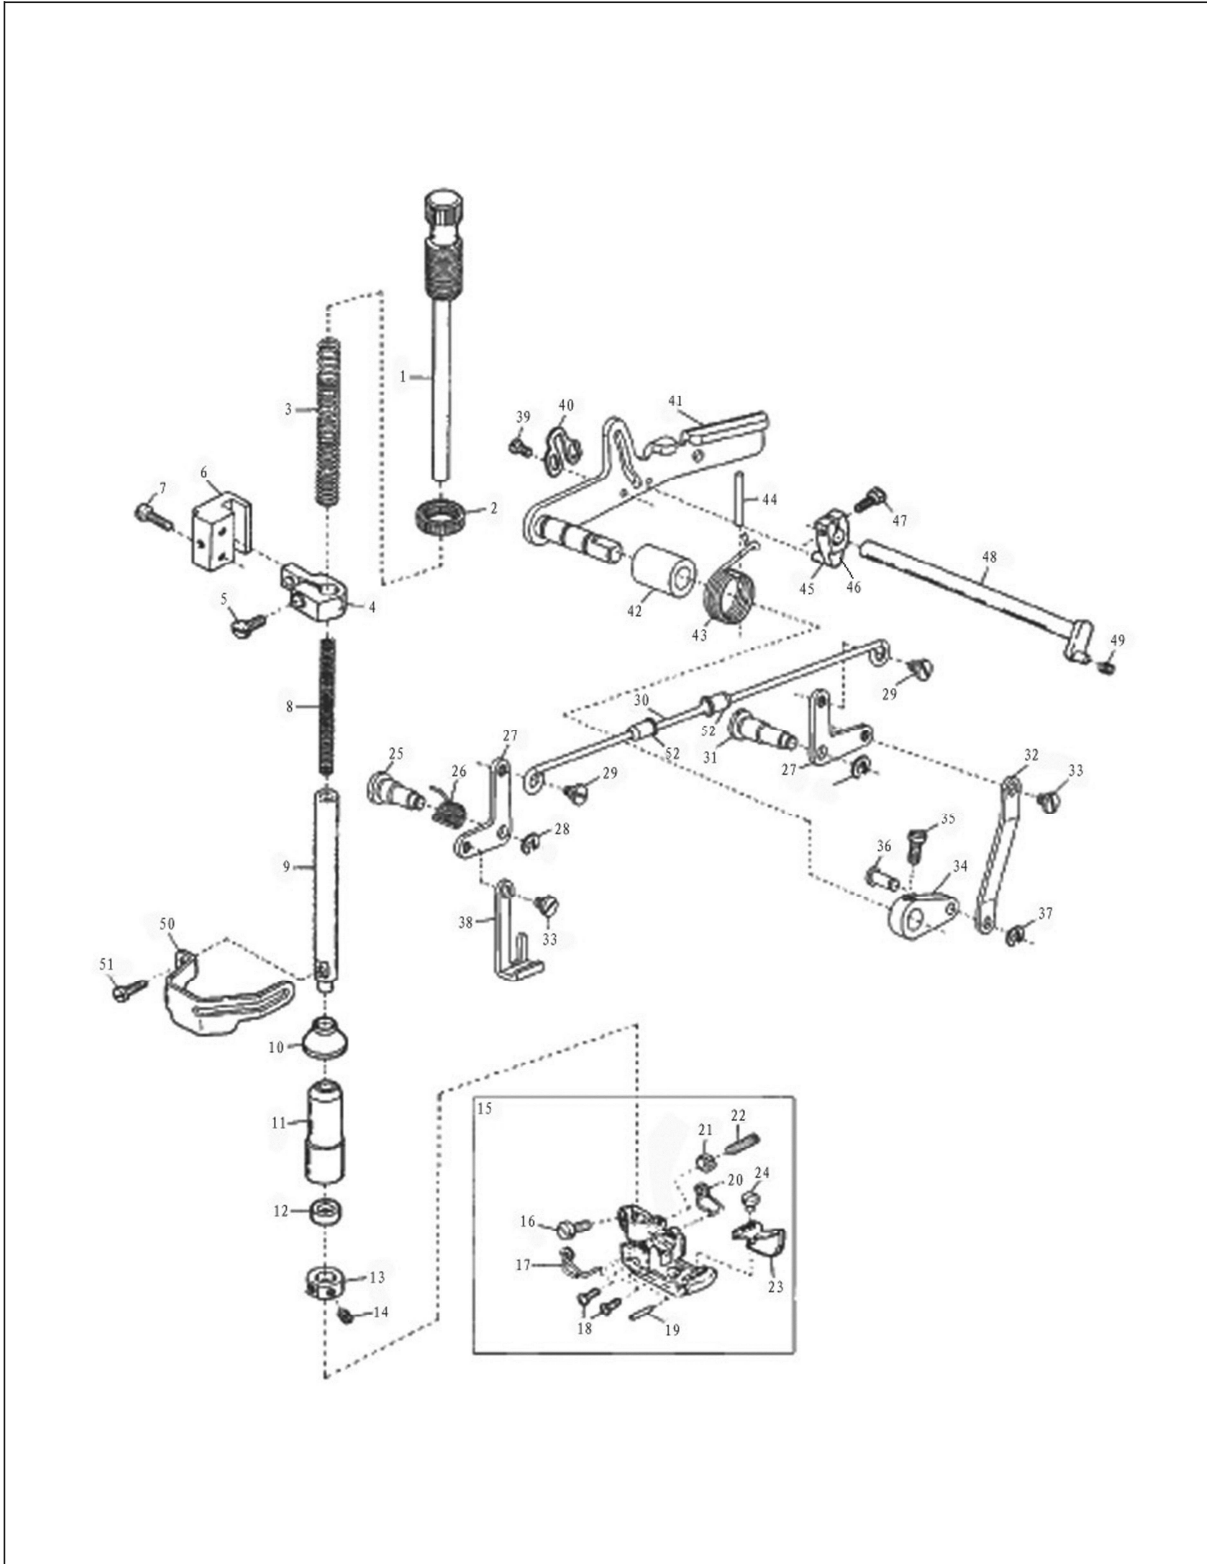

PRESSER FOOT MECHANISM

No.	Parts No.	Description	Number
1	10004127	Screw	1
2	10011913	Nut	1
3	10010492	Spring	1
4	10011879	Presser Bar Connecting Bracket	1
5	10009037	Screw(M4×12)	1
6	10011883	Presser Bar Guide	1
7	10013732	Screw(SM11/64"×40)	2
8	10011888	Spring	1
9	10010496	Presser Bar	1
10	10011457	Oil Protector Cover	1
11	10011108	Bushing	1
12	10011180	Oil Seal	1
13	10011878	Collar	1
14	10011887	Screw(SM9/64"×40)	2
15	10014193	Presser Foot, Complete Set	1
16	10009115	Screw(M3.5×8)	1
17	10004710	Spring	1
18	10003933	Screw(M2.5×4.2)	4
19	10005598	Pin	1
20	10004809	Spring	1
21	10005577	Nut	1
22	10005576	Screw	1
23	10005595	Fabric Guide	1
24	10005573	Screw(M2.5×3.5)	1
25	10010521	Lever Pin	1
26	10010493	Spring	2
27	10010463	Presser Foot Lever	2
28	10010649	Collar	2
29	10013217	Screw(SM3/16"×40)	2
30	10010464	Presser Foot Rod	1
31	10010524	Lever Pin	1
32	10010468	Connecting Plate	1
33	10003496	Screw	2
34	10010458	Lifter Lever	1
35	10011664	Screw(SM15/64"×28)	1
36	10011886	Pin	1
37	10003248	Collar	1
38	10010487	Lifter Link Plate	1
39	10010904	Screw(SM9/64"×40)	2
40	10011889	Lifter Lever Stop	1