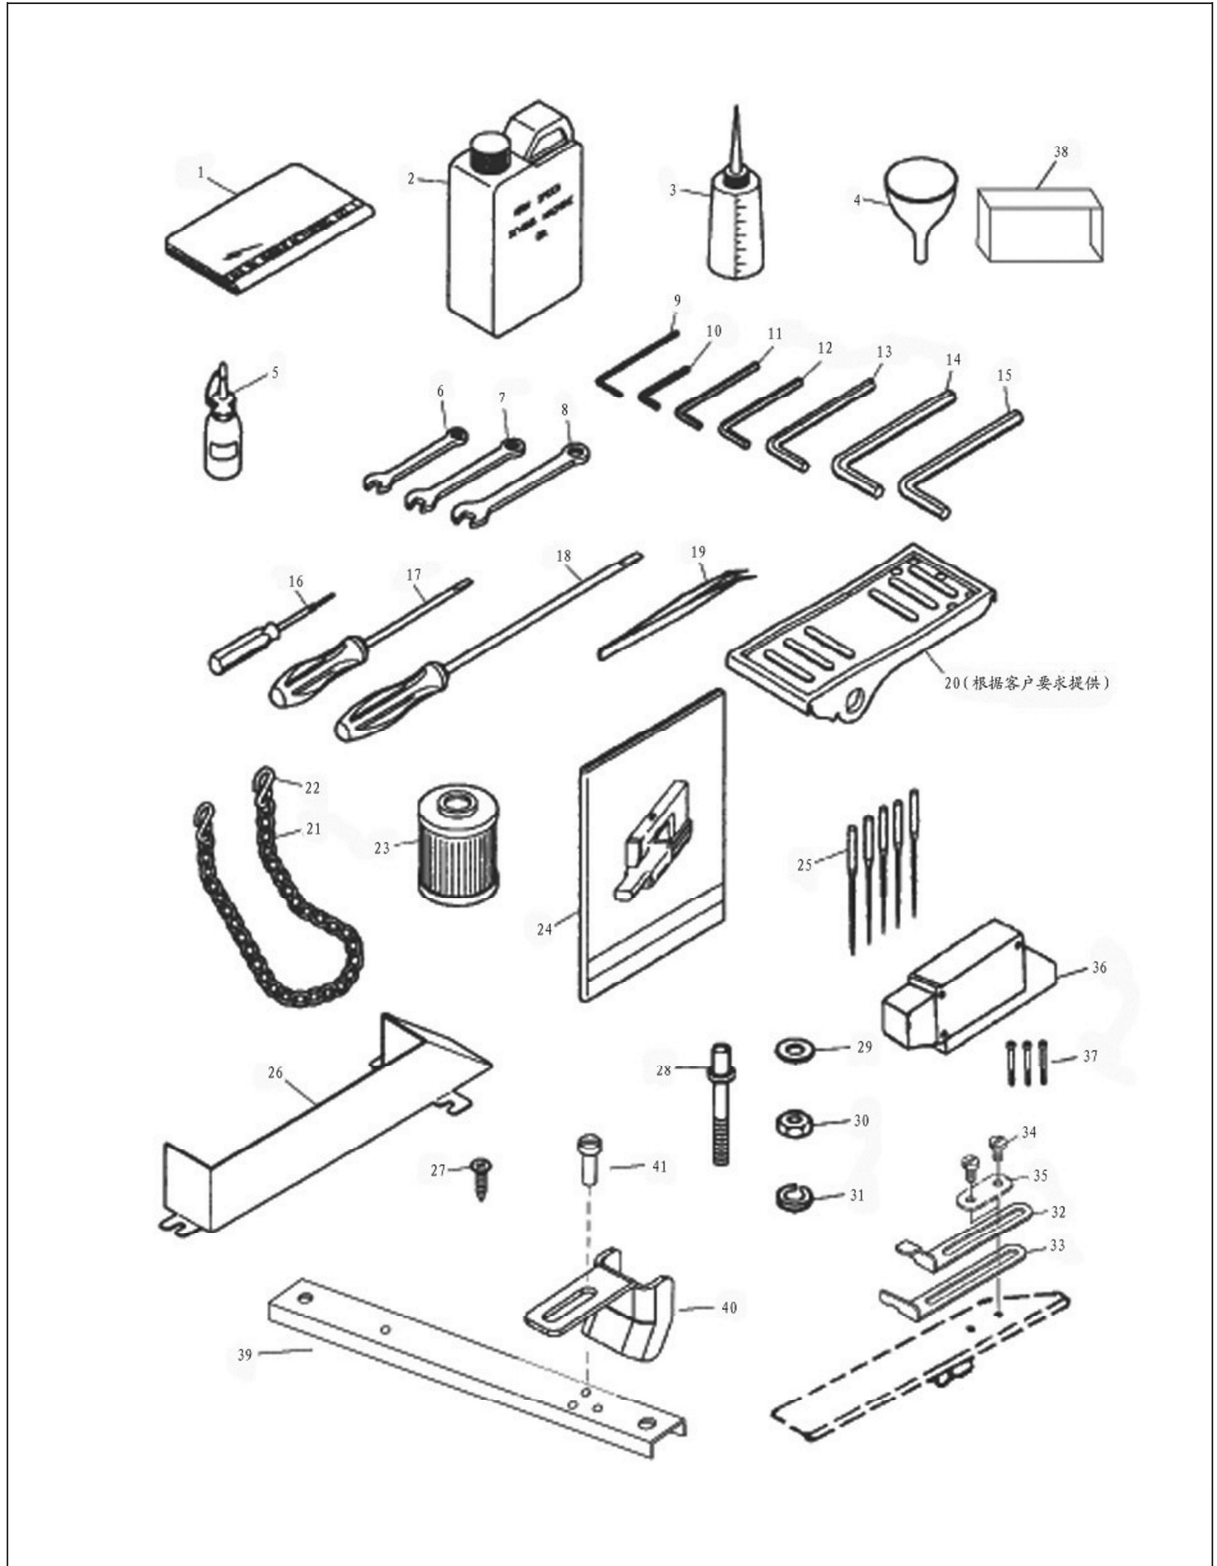

No.	Parts No.	Description	Number
1	10011311	Machine Cover	1
2	10004882	Jerrican	1
3	20001784	Oiler	1
4	10008932	Funnel	1
5	10011155	HP Oiler	1
6	10014185	Spanner(6#)	1
7	10014122	Spanner(7#)	1
8	10014186	Spanner(8#)	1
9	10009684	Hexagonal Wrench(1.5#)	1
10	10009683	Hexagonal Wrench(2#)	1
11	10009686	Hexagonal Wrench(2.5#)	1
12	10009685	Hexagonal Wrench(3#)	1
13	10009687	Hexagonal Wrench(4#)	1
14	10009689	Hexagonal Wrench(5#)	1
15	10009688	Hexagonal Wrench(6#)	1
16	10009270	Hexagonal Screwdriver	1
17	10014159	Screwdriver	1
18	10013982	Screwdriver	1
19	10004247	Thread Tweezers	1
20	10014375	Pedal C.Set	1
21	10011360	Chain	1
22	10014203	Hook	2
23	10014236	Oil Filter	1
24	10006138	Explain Book	1
25	10004902	Needle(UY128GBS 11#)	10
26	20003667	Belt Cover	1
27	10008323	Screw	7
28	10012704	Screw(M6×57)	4
29	10012701	Washer	8
30	10003077	Washer	4
31	10002994	Nut	4
32	10012838	Plate 1	1
33	10012840	Plate 2	1
34	10012807	Plate	1
35	10009104	Screw(M4×9.5)	2
36	10012310	Beef Cover	1
37	10012685	Screw(M4×47)	3
38	10004956	Thread Stand	1
39	20003666	Instead Plate	2
40	10011309	Prevent Chain Plate	1
41	10012028	Screw(M5×8)	2