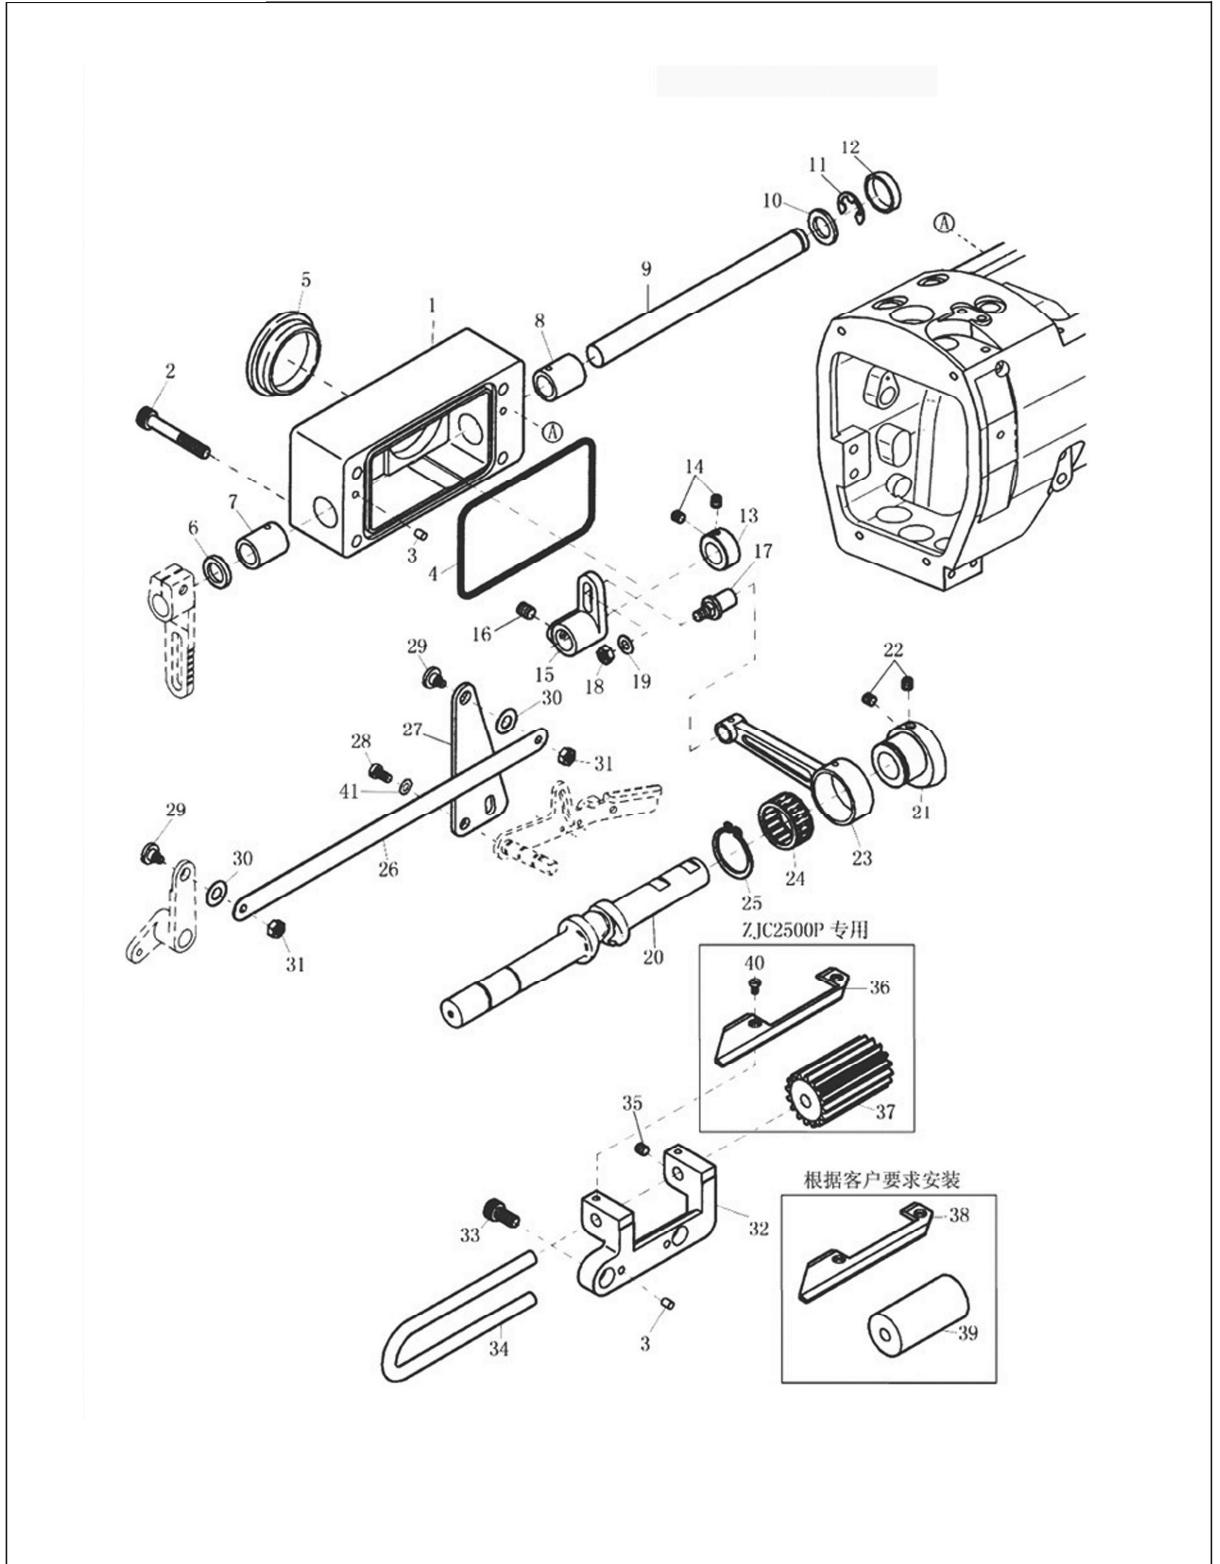

UPPER FEED ROLLER EXCLUSIVE PAETS (1)

TEXI Treccia C Matic parts list

No.	Parts No.	Description	Number
1	20003688	Upper Feed Roller ShaftBracket	1
2	10010233	Screw(M6×41)	4
3	10012319	Pin	4
4	10010276	Gasket	1
5	10010266	Seal Plug	1
6	10010577	Oil Seal	1
7	10010574	Bushing	1
8	10010572	Bushing	1
9	10010275	Upper Feed Roller Shaft	1
10	10010265	Washer	1
11	10003281	Retaining Ring	1
12	10011186	Oil Seal	1
13	10011284	Collar	1
14	10012014	Screw(M5×4)	2
15	10010571	Upper Feed Roller Shaft Lever	1
16	10009187	Screw(M6×8)	2
17	10010576	Pin	1
18	10009467	Nut	1
19	10003073	Washer	1
20	10004038	Upper Crankshaft	1
21	10010232	Upper Feed Roller Eccentric	1
22	10012162	Screw(M5×5)	4
23	10010195	Upper Feed Roller Lever Rod	1
24	10021300	Bearing	1
25	10003282	Retaining Ring	1
26	10010219	Lifter Connecting Plate	1
27	10010230	Upper Feed Roller Lifter	1
28	10009556	Screw(M4×7)	2
29	10010223	Screw(M4×3.3)	2
30	10010231	Washer	2
31	10009471	Nut	2
32	20003721	Feed Roller Yoke	1
33	10003402	Screw(M6×10)	2
34	10010228	Feed Roller Shaft	1
35	10012162	Screw(M5×5)	2
36	10012323	Plate(B)	1
37	10014198	Feed Roller(B)	1
38	10012330	Plate(A)	1
39	10012327	Feed Roller(A)	1
40	10009600	Screw(M3×6)	2
41	10003083	Washer	2