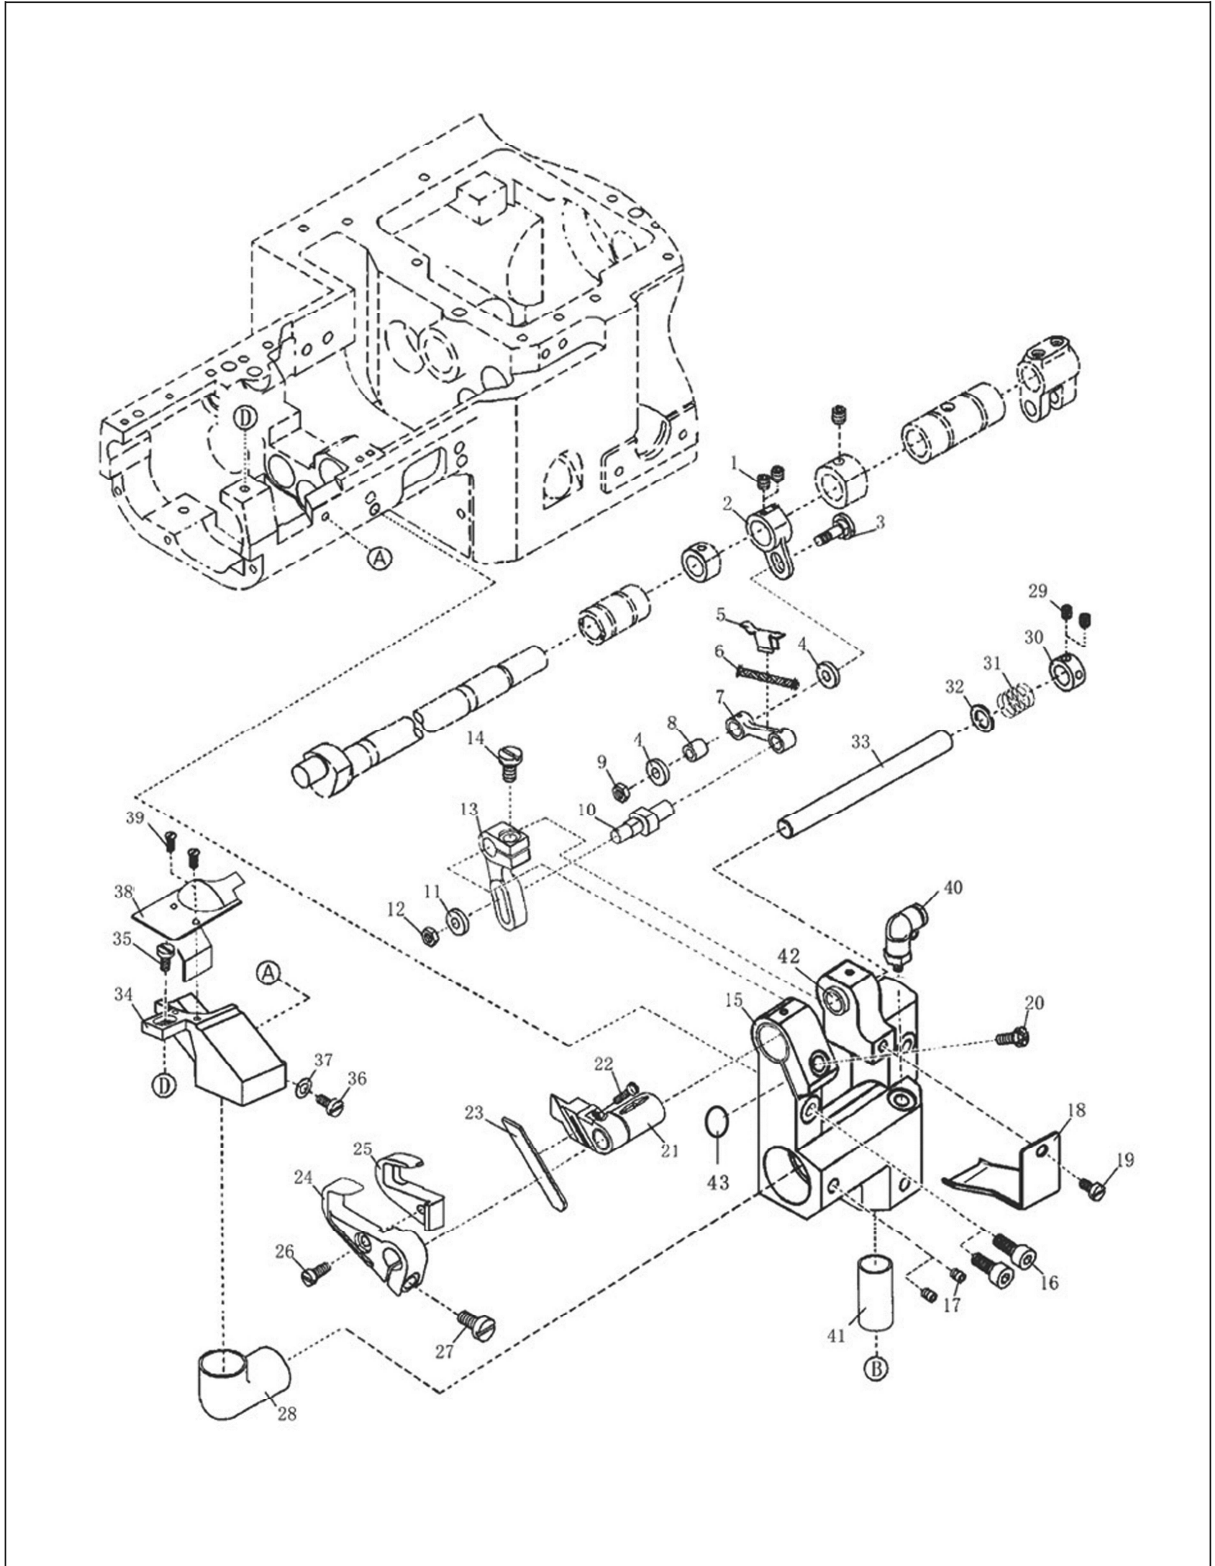

LEFT-COUNTER EXCLUSIVE PART (3)

No.	Parts No.	Description	Number
1	10012014	Screw	2
2	10009754	Connecting Crank	1
3	10009722	Screw	1
4	10011055	Washer	2
5	10009723	Oil Core Damp	1
6	10008075	Oil Core	1
7	10009718	Connecting Link	1
8	10009721	Connecting Bush	1
9	10003027	Nut	1
10	10009715	Link Pin	1
11	10012318	Washer	1
12	10009467	Nut	1
13	10009719	Cutter Shaft	1
14	10012485	Screw(M5×9.8)	1
15	10009717	Holder	1
16	10012073	Screw(M5×16)	2
17	10012014	Screw(M5×4)	2
18	10010183	Cover	1
19	10014441	Screw(M4×6)	1
20	10010666	Screw(SM11/64"×40)	1
21	10006677	The Counter Knife Holder Asm	1
22	10009037	Screw(M4×12)	1
23	10009752	Counter Knife	1
24	10006812	Round Knife Holder	1
25	10009712	Round Knife	1
26	10012763	Screw(M3.5×12)	1
27	10007068	Screw(M4×10)	1
28	10009713	Gas Guide	1
29	10010196	Screw(M3×3)	2
30	10010929	Ring	1
31	10010617	Pressure Spring	1
32	10010932	Washer	1
33	10009720	Cutter Shaft	1
34	10010182	Gastube Sustion Holder	1
35	10013195	Screw(M3×8.5)	1
36	10013159	Screw(M3.5×7.5)	1
37	10007874	washer	1
38	10009755	Disprat	1
39	10009379	Screw(M2.5×4.8)	2
40	10007681	Connecting Peg	1
41	10009753	Gas Guide	1
42	10009716	Bushing	1
43	10010846	Washer	1