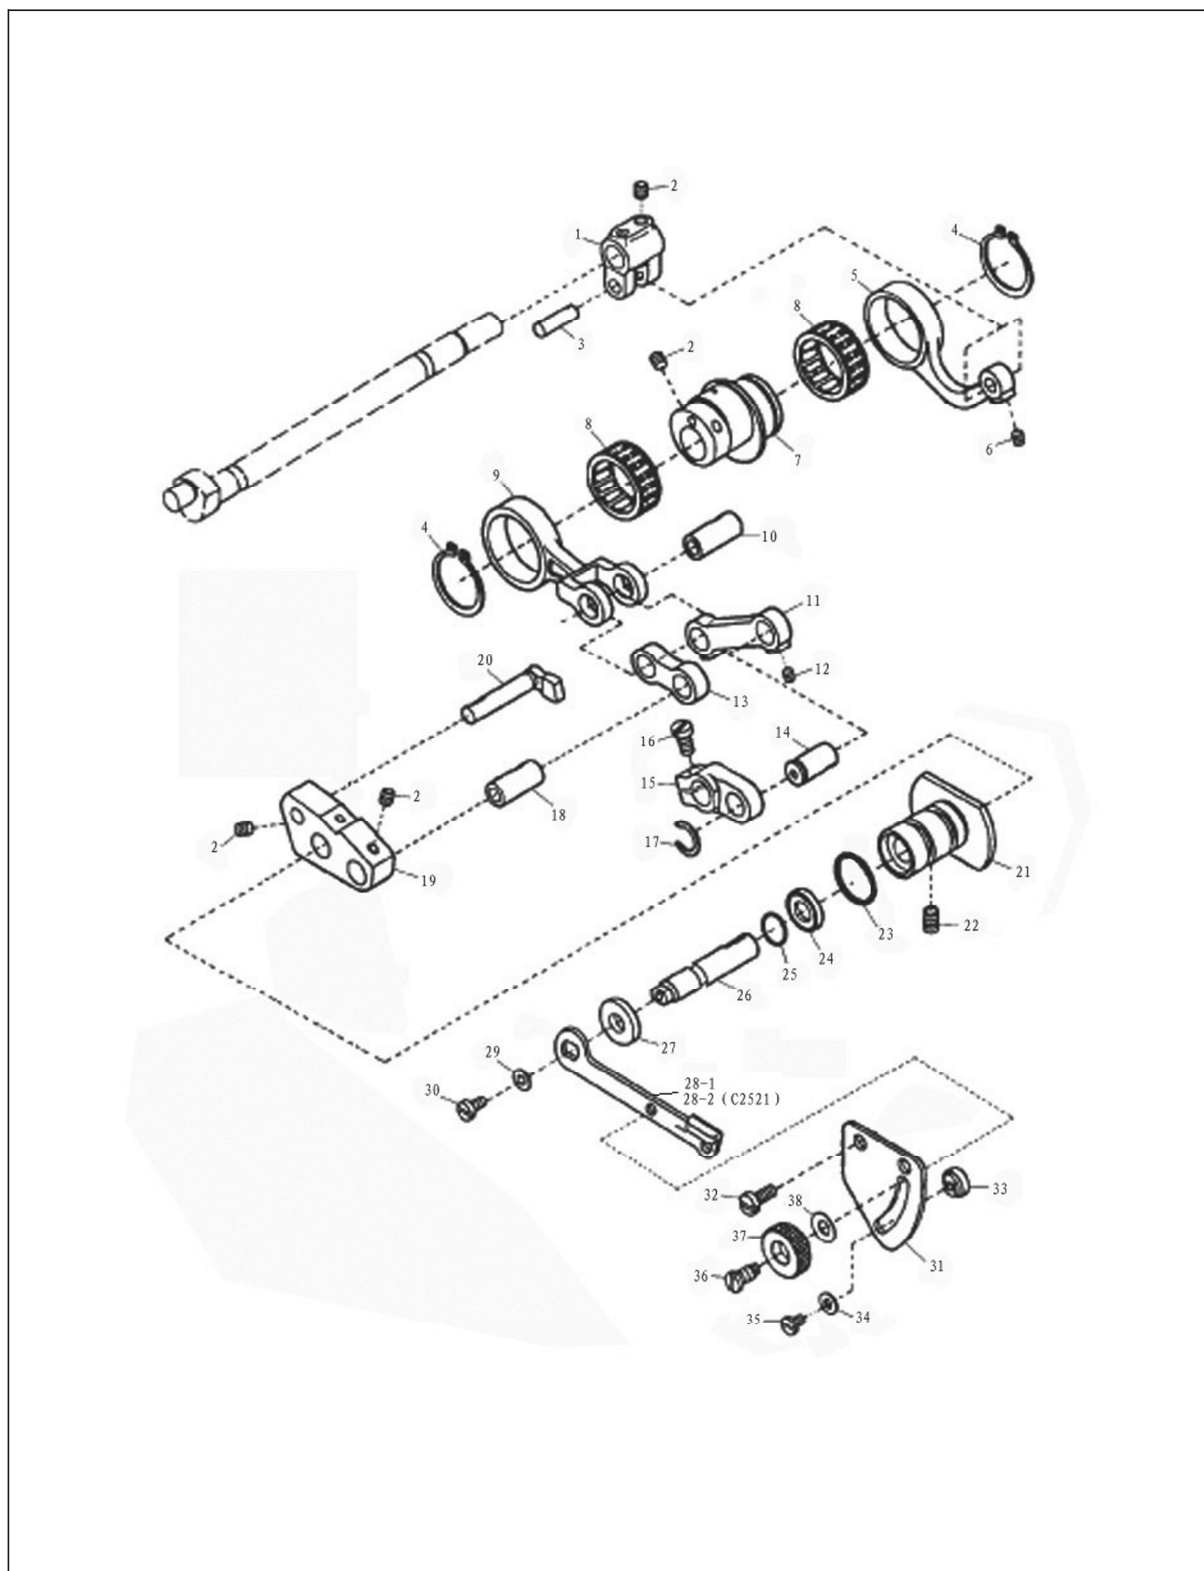

FEED DRIVING CONTROL MECHANISM

No.	Parts No.	Description	Number
1	10012792	Feed Lift Lever	1
2	10012162	Screw(M5×5)	7
3	10012781	Pin	1
4	10003238	Collar	2
5	10012789	Feed Lift Connecting Rod	1
6	10009074	Screw(M4×4)	1
7	10012791	Feed Eccentric	1
8	10007371	Roller Bearing	2
9	10012788	Feed Connecting Rod	1
10	10012481	Pin	1
11	10012783	Lever Link	1
12	10012778	Screw(M4×4)	2
13	10012779	Lever Link	1
14	10012515	Lever Link Pin	1
15	10012790	Feed Shaft Lever	1
16	10012793	Screw(M5×10)	1
17	10012519	Collar	1
18	10012481	Pin	1
19	10012518	Control Bracker	1
20	10012521	Connecting Rod Guide	1
21	10012333	Control Lever Shaft Bushing	1
22	10009187	Screw(M6×8)	1
23	10012513	O-Ring	1
24	10014443	Oil Seal	1
25	10009608	O-Ring	1
26	10010532	Control Lever Shaft	1
27	10012487	Washer	1
28-1	10010498	Feed Connecting Lever	1
28-2	10009714	Feed Connecting Lever	1
29	10010111	Washer	1
30	10010594	Screw(M4×7.5)	1
31	10010501	Feed Graduation	1
32	10012480	Screw(M4×12.5)	2
33	10012516	Nut	1
34	10011653	Washer	1
35	10014441	Screw(M4×6)	1
36	10010856	Screw	1
37	10010491	Nut	1
38	10010861	Washer	1