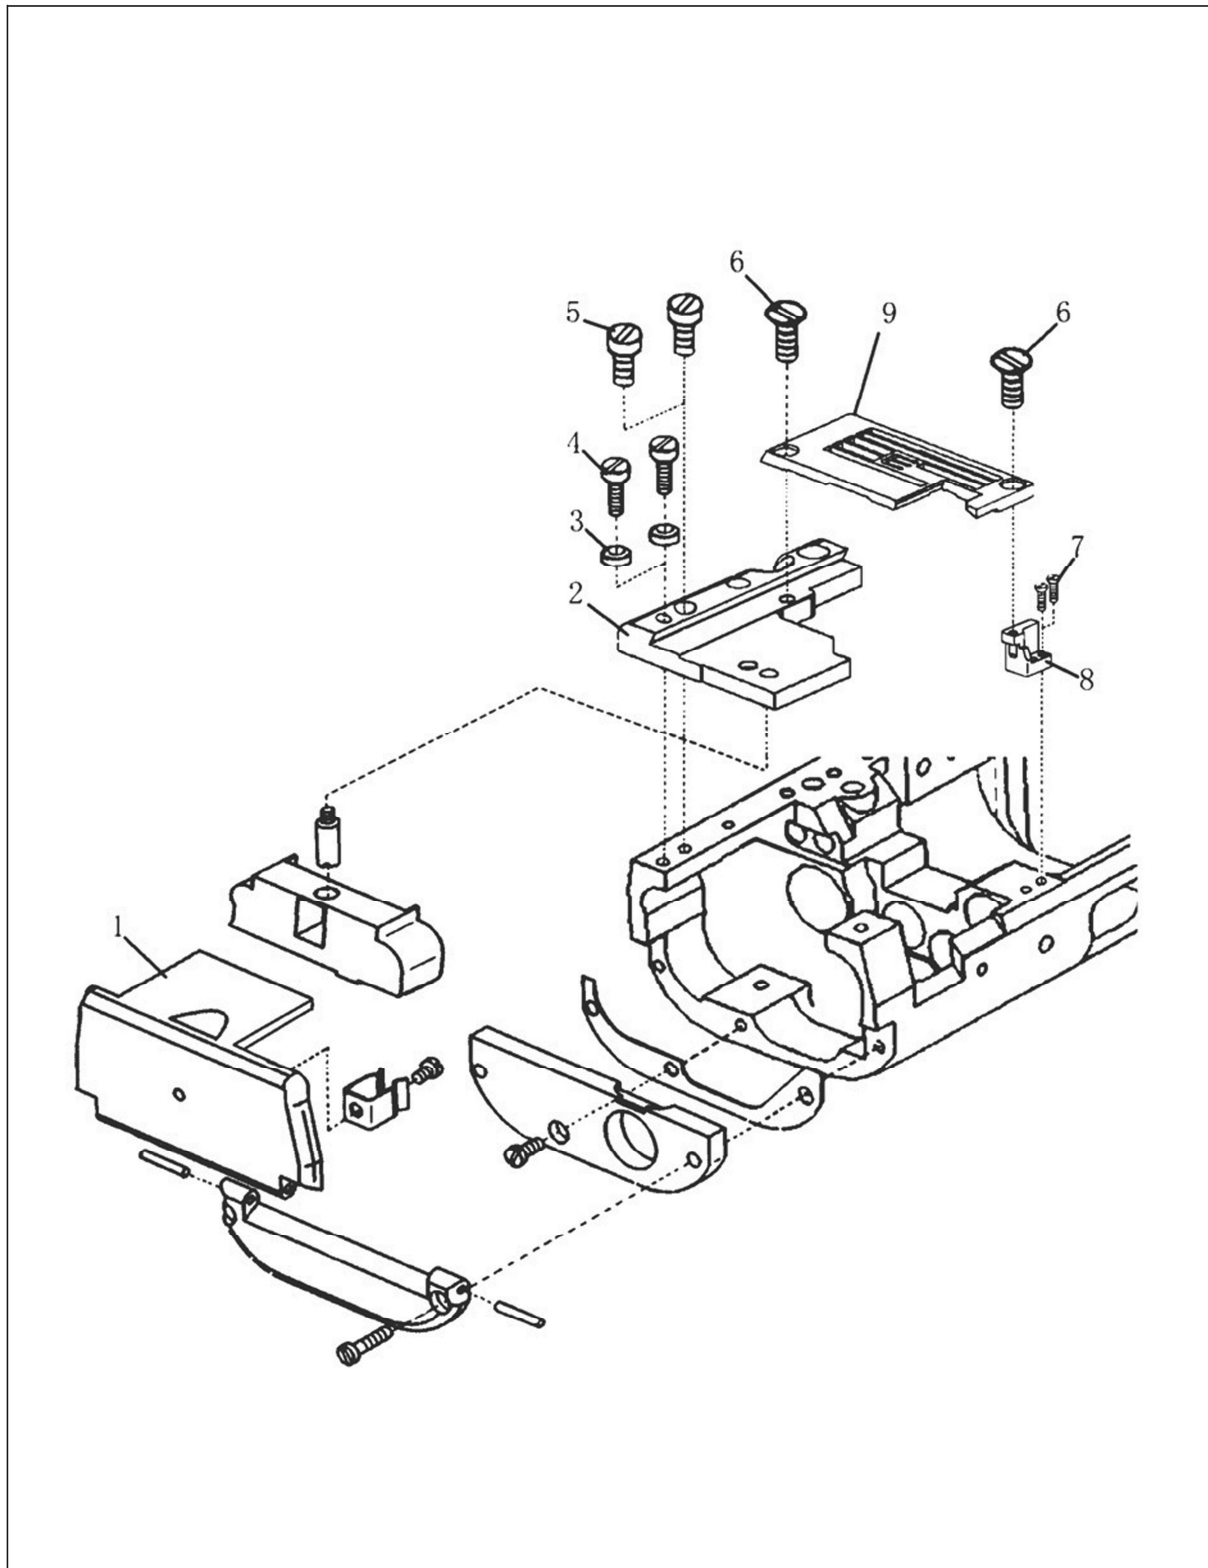

LEFT-COUNTER EXCLUSIVE PART (2)

TEXI Treccia C Matic parts list

No.	Parts No.	Description	Number
1	10012254	Front Cover	
2	10012255	Stitch Plate Support	1
3	10013872	Pin	2
4	10012253	Screw(M3×8)	2
5	10013938	Screw(M4×10)	2
6	10012688	Screw(M3.5×4.5)	2
7	10011068	Screw(SM1/8"×44)	2
8	10013326	Support Block	1
9	10012256	Stitch Plate	1