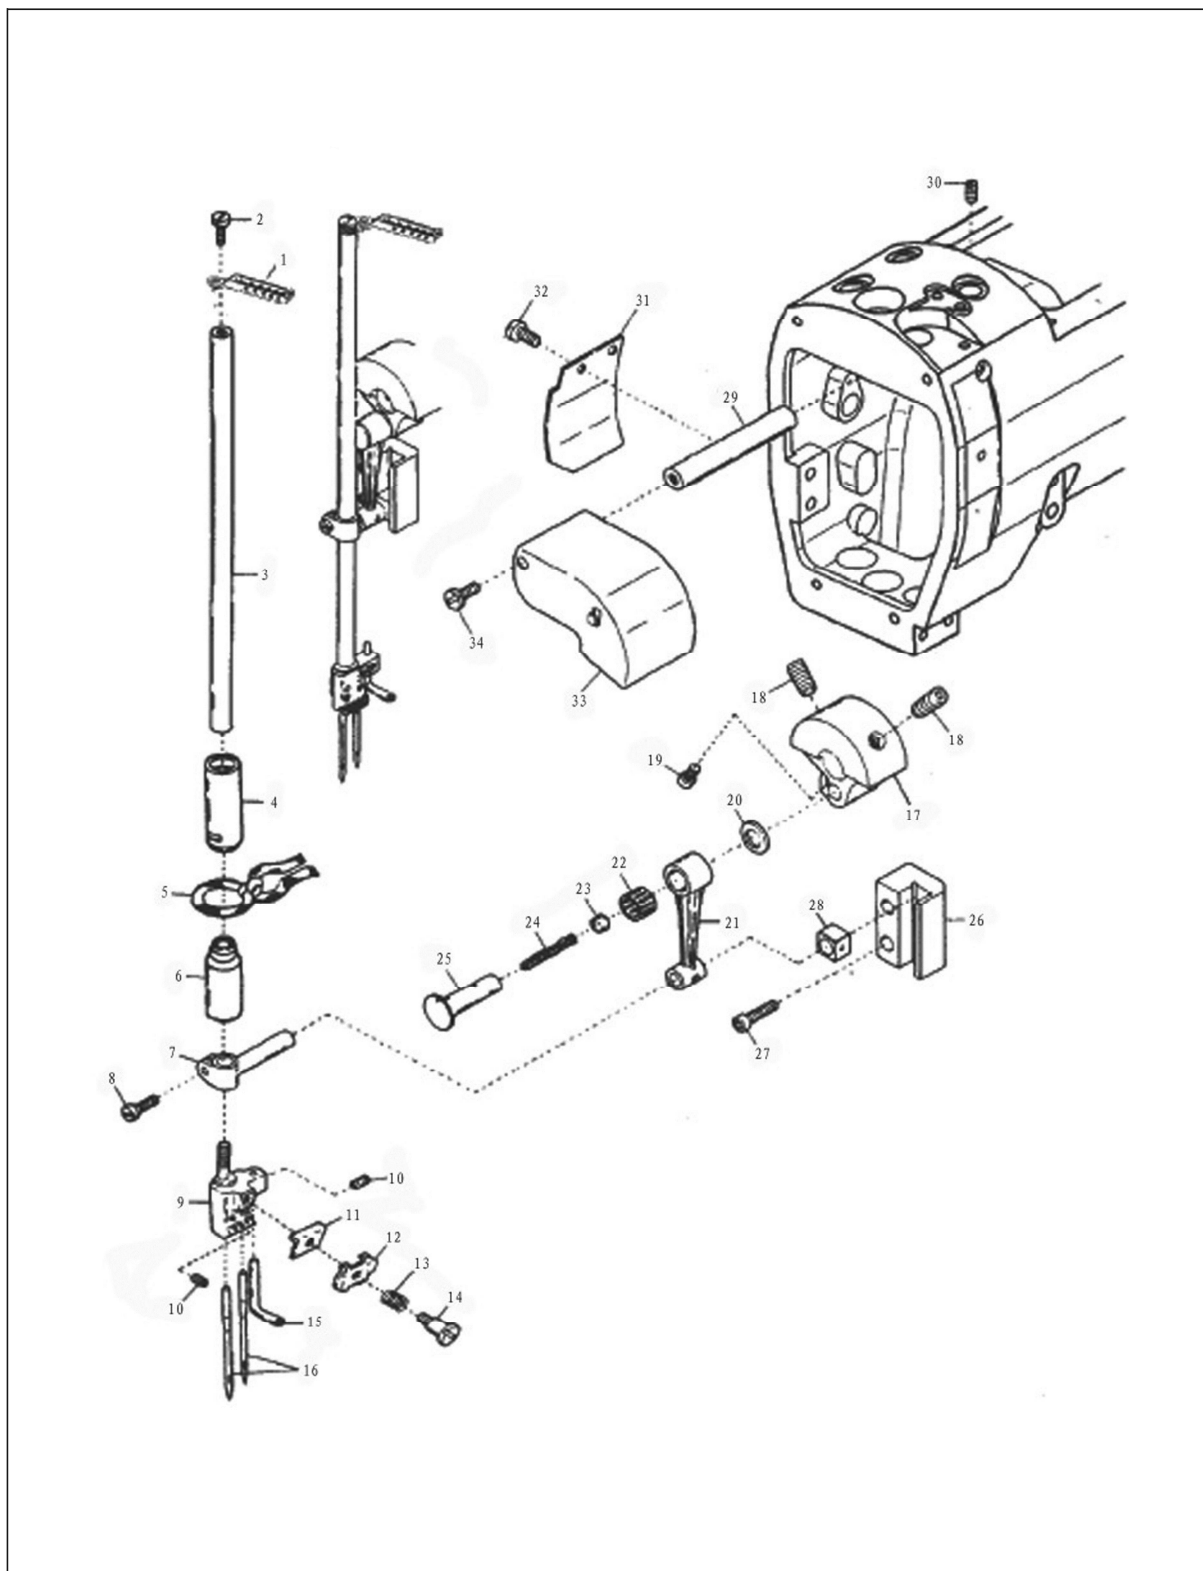

NEEDLE BAR MECHANISM

No.	Parts No.	Description	Number
1	10013191	Needle Bar Thread Eyelet	
2	10010904	Screw(SM9/64"×40)	1
3	10010488	Needle Bar	1
4	10011103	Bushing	1
5	10008075	Oil Wick	1
6	10011104	Bushing	1
7	10011616	Needle Bar Bracket	1
8	10011044	Screw(M4×10)	1
9	10011266	Needle Clamp	1
10	10009255	Screw(SM1/8"×44)	4
11	10011349	Thread Retainer Disc Support	1
12	10011345	Needle Thread Retainer Disc	1
13	10011338	Spring	1
14	10011348	Screw(SM1/8"×44)	1
15	10011627	Top Cover Thread Eyelet	1
16	10004902	Needle	3
17	10013017	Counterweight	1
18	10011582	Screw(SM5/16"×24)	2
19	10010953	Screw(M5×10)	1
20	10011622	Washer	1
21	10011629	Connecting Rod	1
22	10007398	Roller Bearing	1
23	10011175	Seal Plug	1
24	10008066	Oil Wick	1
25	10011169	Pin	1
26	10011619	Needle Bar Guide	1
27	10009103	Screw(M4×16)	2
28	10011340	Slide Block	1
29	10011165	Pin	1
30	10009074	Screw(M4×4)	1
31	10011173	Connecting Rod Cover(Rear)	1
32	10013040	Screw(M3×6)	2
33	10011581	Connecting Rod Cover(Front)	1
34	10010837	Screw(M4×5)	1