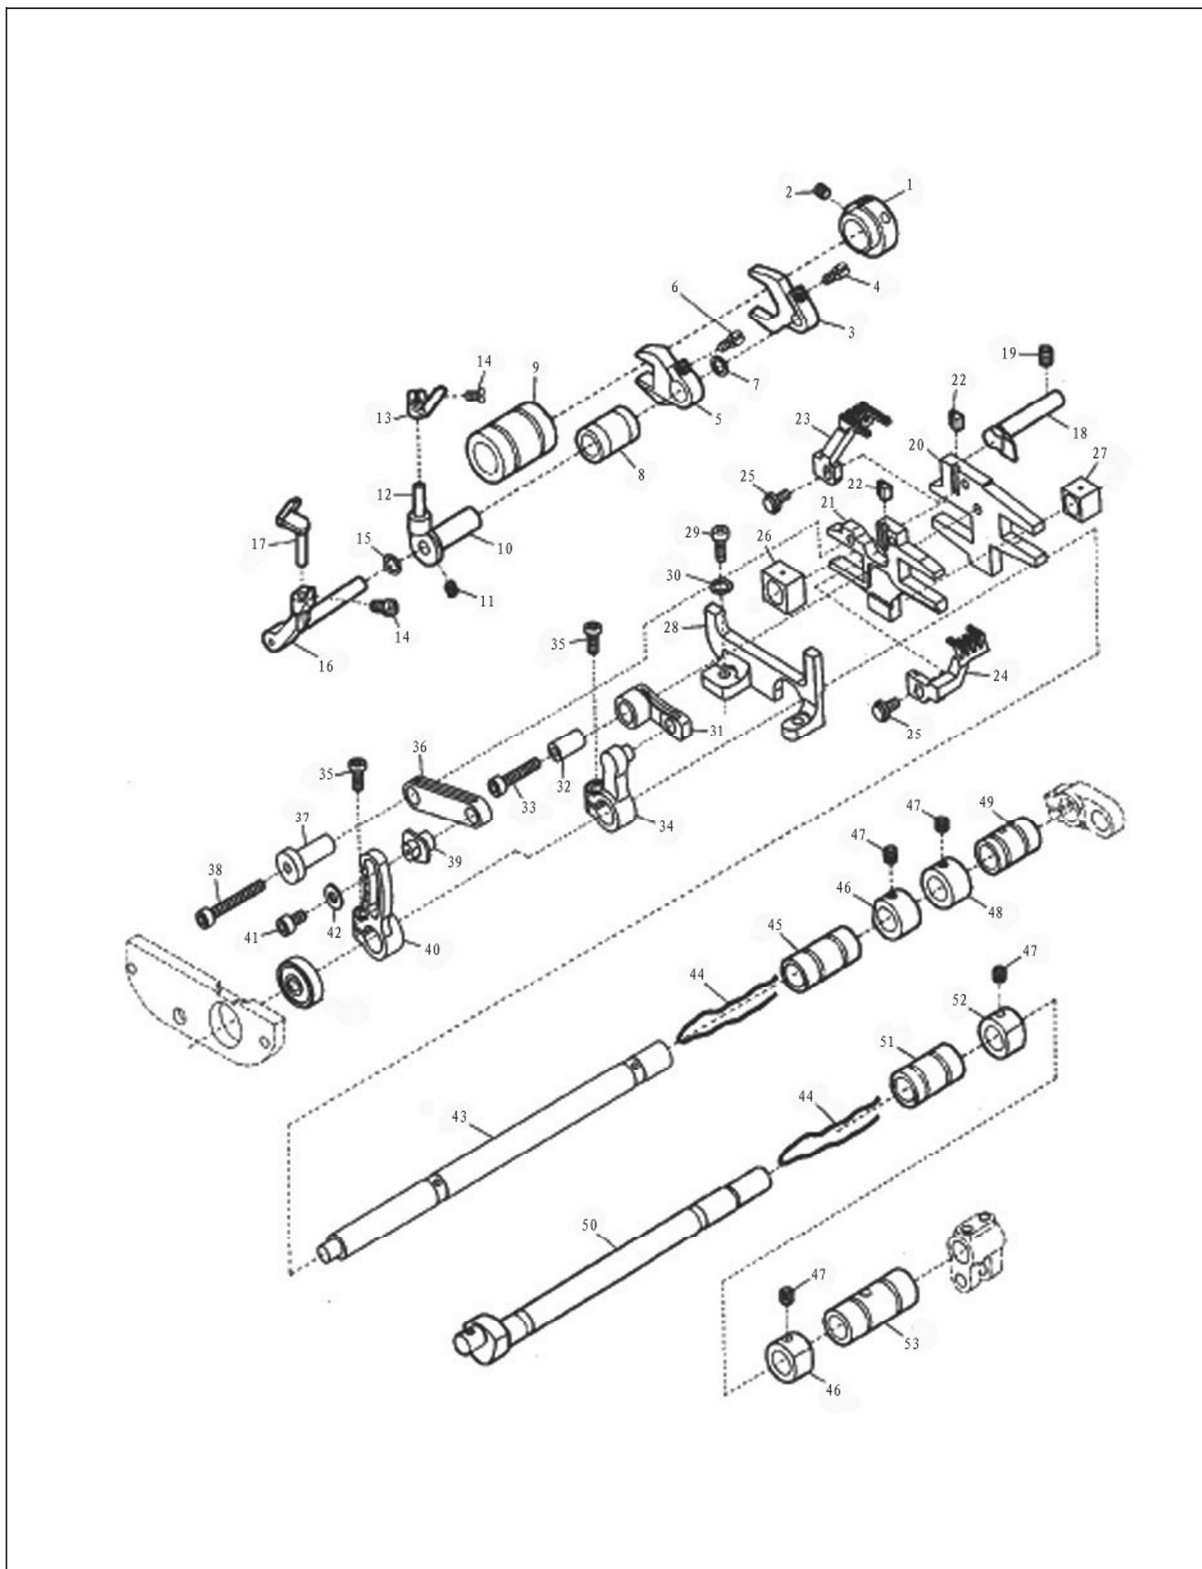

FEED DRIVING MECHANISM

No.	Parts No.	Description	Number
1	10012772	Needle Guard Front (eccentric)	1
2	10012162	Screw(M5×5)	2
3	10012769	Needle Guard(Rear) Lever	1
4	10009115	Screw(M3.5×8)	1
5	10012767	Needle Guard(Front) Lever	1
6	10012763	Screw(M3.5×12)	1
7	10012830	Washer	1
8	10012403	Bushing	1
9	10012412	Bushing	1
10	10027637	Needle Guard(Front) Holder	1
11	10012773	Screw(M3.5×3)	1
12	10012771	Pin	1
13	10012832	Needle Guard(Rear)	1
14	10012738	Screw(M3.5×6.5)	2
15	10012830	Washer	1
16	10012736	Needle Guard(Front) Holder	1
17	10012829	Needle Guard(Front)	1
18	10012831	Feed Lift Block	1
19	10009187	Screw(M6×8)	1
20	10005171	Main Feed Bar	1
21	10004013	Differential Feed Bar	1
22	10005866	Feed Dog Key	2
23	10012876	Main Feed Dog	1
24	10012874	Differential Feed Dog	1
25	10011733	Screw(SM9/64"×40)	2
26	10012864	Feed Lift Block(Front)	1
27	10012690	Feed Lift Block(Rear)	1
28	10010212	Feed Bar Guide	1
29	10012752	Screw(M4×10)	2
30	10002954	Washer	2
31	10010247	Main Feed Bar Driving Connection	1
32	10010213	Pin	1
33	10010214	Screw(M4×19)	1
34	10010251	Main Feed Rocker Lever	1
35	10012752	Screw(M4×10)	2
36	10010250	Differential Feed Bar Driving Connection	1
37	10010253	Pin	1
38	10010216	Screw(M4×28)	1
39	10010252	Differential Feed Adjusting Pin	1
40	10010254	Differential Feed Rocker Lever	1