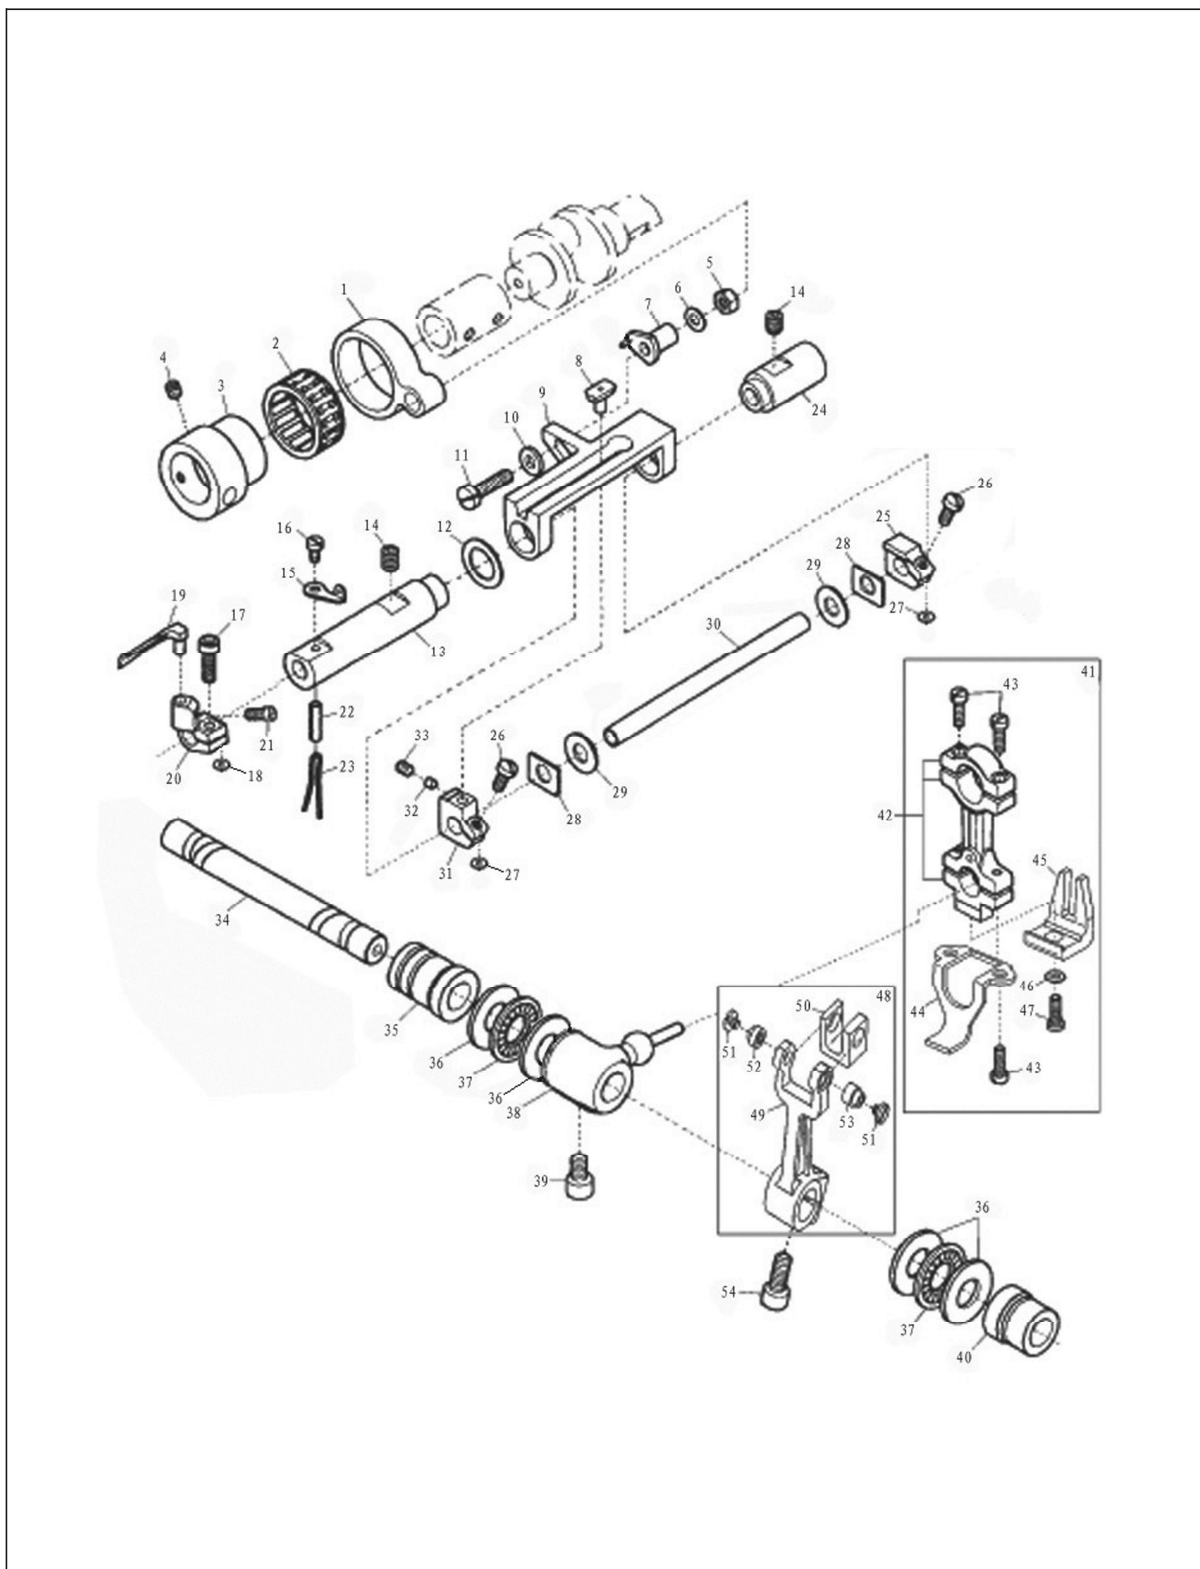

LOOPER DRIVING MECHANISM

No.	Parts No.	Description	Number
1	10010461	Looper Rocker Connecting Rod	
2	10007406	Roller Bearing	1
3	10014466	Looper Rocker Regulating Eccentric	1
4	10012162	Screw(M5×5)	2
5	10009467	Nut	1
6	10010459	Washer	1
7	10013842	Looper Rocker Adjusting Pin	1
8	10012741	Slider	1
9	10010462	Slider Holder	1
10	10010466	Washer	1
11	10010249	Screw(M5×28.2)	1
12	10012747	Washer	1
13	10014373	Bushing	1
14	10009187	Screw(M6×8)	2
15	10014472	Looper Thread Eyelet	1
16	10010467	Screw(M3.5×4)	1
17	10012752	Screw(M4×10)	1
18	10012756	Washer	1
19	10012780	Looper	1
20	10012743	Looper Holder	1
21	10012032	Screw(M4×7)	1
22	10002848	Pin	1
23	10024499	Oil Wick	1
24	10012406	Bushing	1
25	10012745	Rocker Arm,Holder	1
26	10013178	Screw(M4×12)	2
27	10012756	Washer	2
28	10012786	Washer	2
29	10012784	Washer	2
30	10027629	Looper Bar	1
31	10014473	Slider Holder	1
32	10012751	Slider Presser	1
33	10009074	Screw(M4×4)	1
34	10014369	Looper Shaft	1
35	10012411	Bushing	1
36	10012782	Washer	4
37	10007849	Roller Bearing	2
38	10005592	Looper Driving Lever	1
39	10012024	Screw(M6×15)	1
40	10012405	Bushing	1