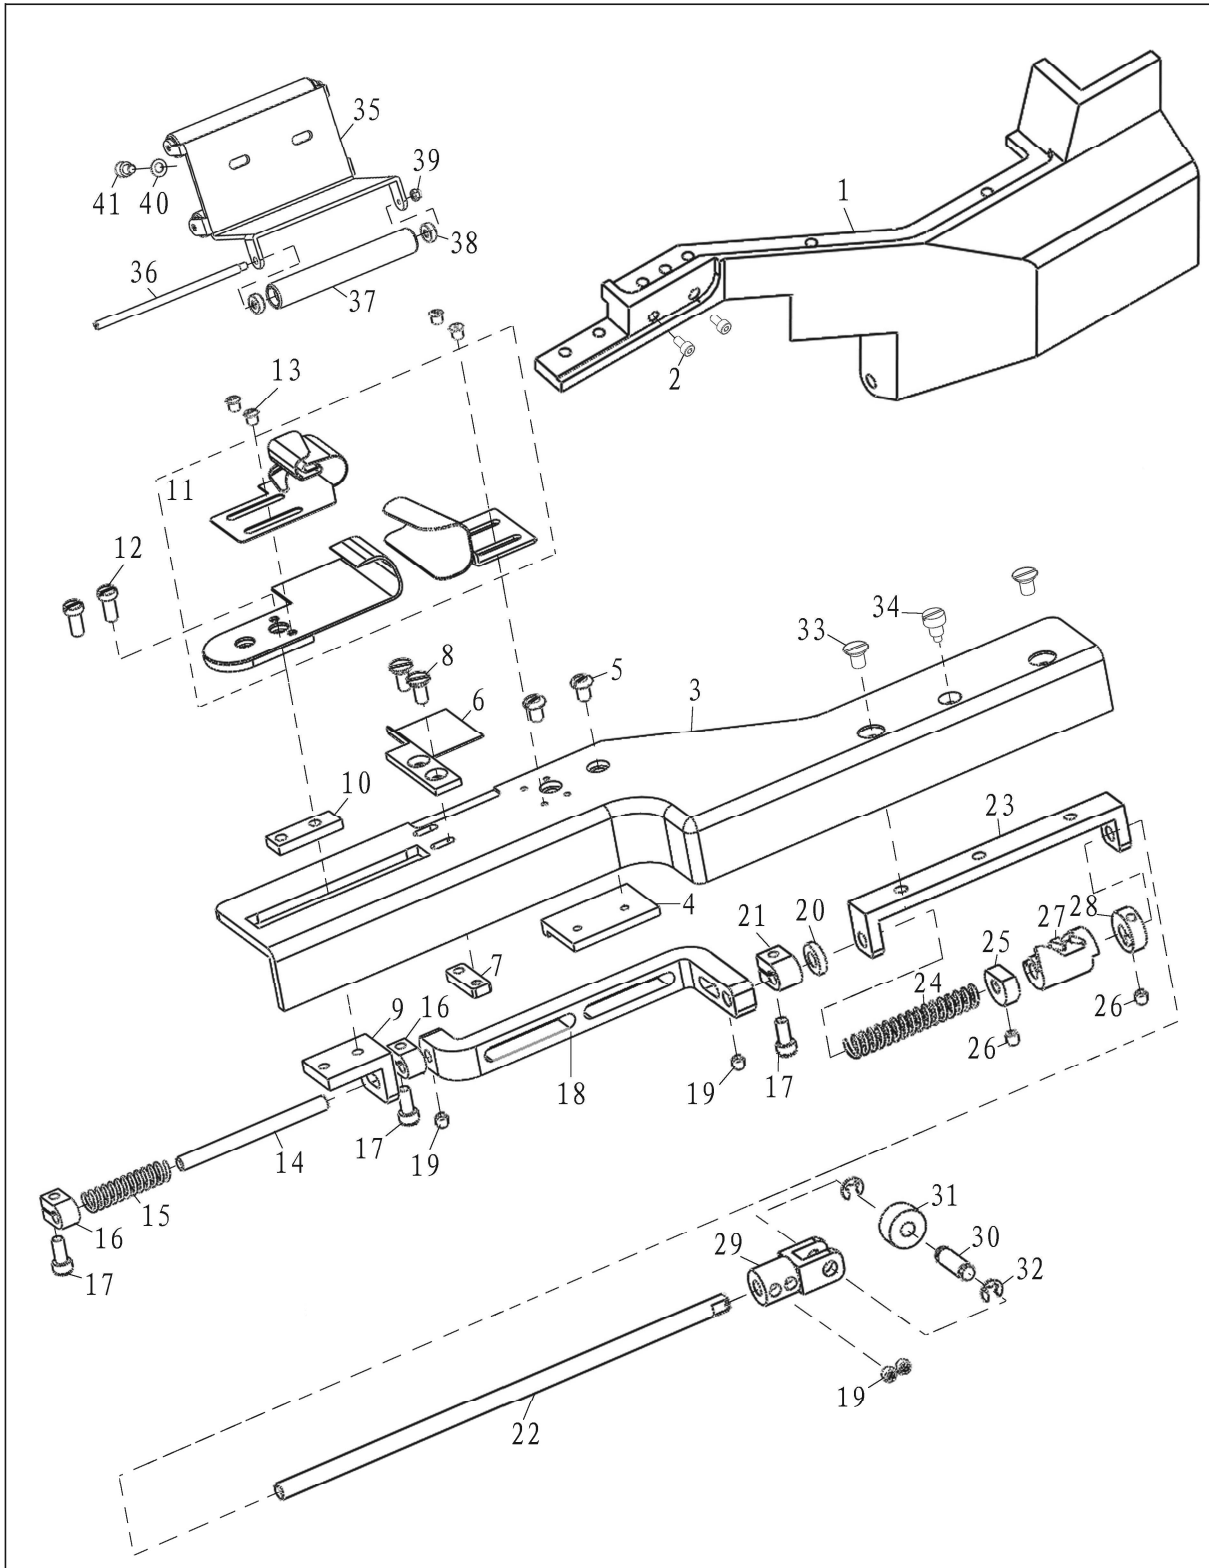

Urethane Stitch EXCLUSIVE PARTS (1)

No.	Parts No.	Description	Number
1	20003621	Front Cover	1
2	10012553	Screw(M4×8)	2
3	10012568	swat	1
4	10012560	Installation seat	1
5	10014474	Screw(SM11/64"×40)	2
6	10014475	Block cloth board	1
7	10014455	Nut	1
8	10014458	Screw(M4×12)	2
9	10014457	Slider seat	1
10	10014451	slider	1
11	10025049	Bag seam board groupware	1
12	10011798	Screw(M4×10)	2
13	10014454	Screw(M3.5×4)	4
14	10012561	Short plunger	1
15	10012566	Spring	1
16	10012559	Short plunger orientation block	2
17	10012752	Screw(M4×10)	3
18	10012565	Link rod	1
19	10012014	Screw(M5×4)	4
20	10012523	Washer	1
21	10012564	Long plunger orientation block	1
22	10012522	long plunger	1
23	10012558	Orientation block	1
24	10012562	Spring	1
25	10012567	Block circle	1
26	10011802	Screw(SM11/64"×40)	4
27	10012557	locator	1
28	10012563	Right tight circles components	1
29	10014450	Plunger head	1
30	10012802	Top axle	1
31	10014456	Crown chakra	1
32	10009653	Block circle	2
33	10014453	Screw(M5×8.7)	2
34	10014476	Screw	1
35	20003677	Oceangoing seat	1
36	10012656	Of cloth axle	3
37	10012650	Of cloth round	3
38	10003575	Bearing	6
39	10012658	Nut	3
40	10004936	Washer	2
41	10003105	Screw(M6×8)	2