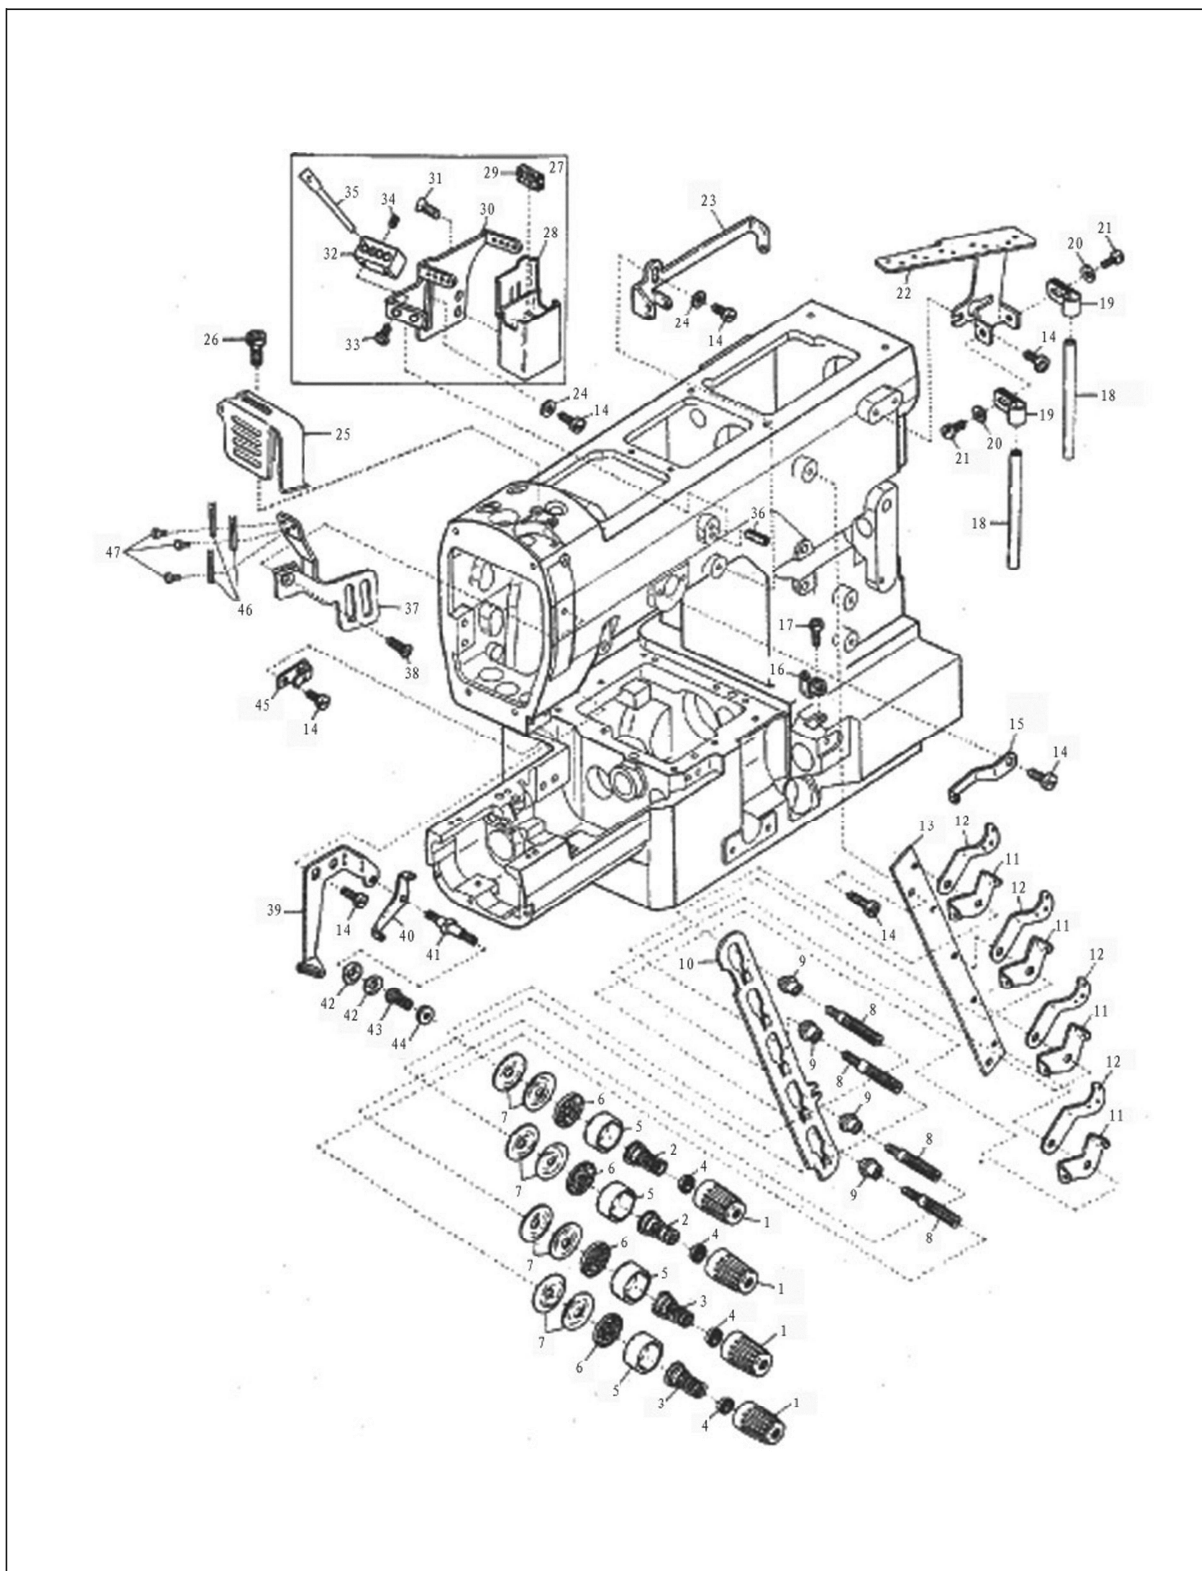

MISCELLANEOUS THREAD EYELETS

TEXI Treccia C Matic parts list

No.	Parts No.	Description	Number
1	10002538	Thread Tension Spring Cap	
2	10004233	Spring	3
3	10004240	Spring	2
4	10003111	Tension Spring Disc Support	5
5	10004231	Thread Tension Spring Retainer	5
6	10004238	Felt	5
7	10003116	Tension Disc	10
8	10004232	Screw	5
9	10004236	Tension Post Ferrule	5
10	10004234	Tension Disc Separater	1
11	10004239	Tension Disc Eyelet	5
12	10004241	Thread Lead-in Guide	5
13	10004235	Tension Post Support	1
14	10011264	Screw(M4×8)	10
15	10010486	Top Cover Thread Eyelet(Left)	1
16	10012768	Looper Thread Eyelet(Rear)	1
17	10010594	Screw(M4×7.5)	1
18	10010692	Thread Eyelet Pipe	2
19	10010693	Thread Eyelet Pipe Stay	2
20	10010696	Washer	2
21	10009325	Screw(SM9/64"×40)	2
22	10010691	Thread Guide Plate	1
23	10010754	Top Cover Thread Eyelet(Right)	1
24	10010761	Washer	2
25	10013910	Needle Thread Take-up Guard	1
26	10011264	Screw(M4×8)	2
27	20001572	SP Device,Complete Set	1
28	10010753	SP Container	1
29	10010687	Felt	1
30	10010522	Needle Thread Eyelet	1
31	10010690	Screw	2
32	10010497	Thread Eyelet Support	1
33	10002943	Screw(M3×5)	2
34	10013019	Screw(M3×4)	3
35	10010494	Thread Eyelet	3
36	10010750	Pin	1
37	10010499	Needle Thread Eyelet	1
38	10011049	Screw(M4×8)	1
39	10004130	Top Cover Thread Guide	1
40	10010747	Supplementary Thread Guide	1
41	10004254	Screw	1
42	10004255	Supplementary Tension Disc	2
43	10005522	Spring	1
44	10004253	Nut	1
45	10012229	Needle Thread Retainer Support	1
46	10010523	Needle Bow Diaplasia Plate	3
47	10014413	Screw(M2.5×4)	3