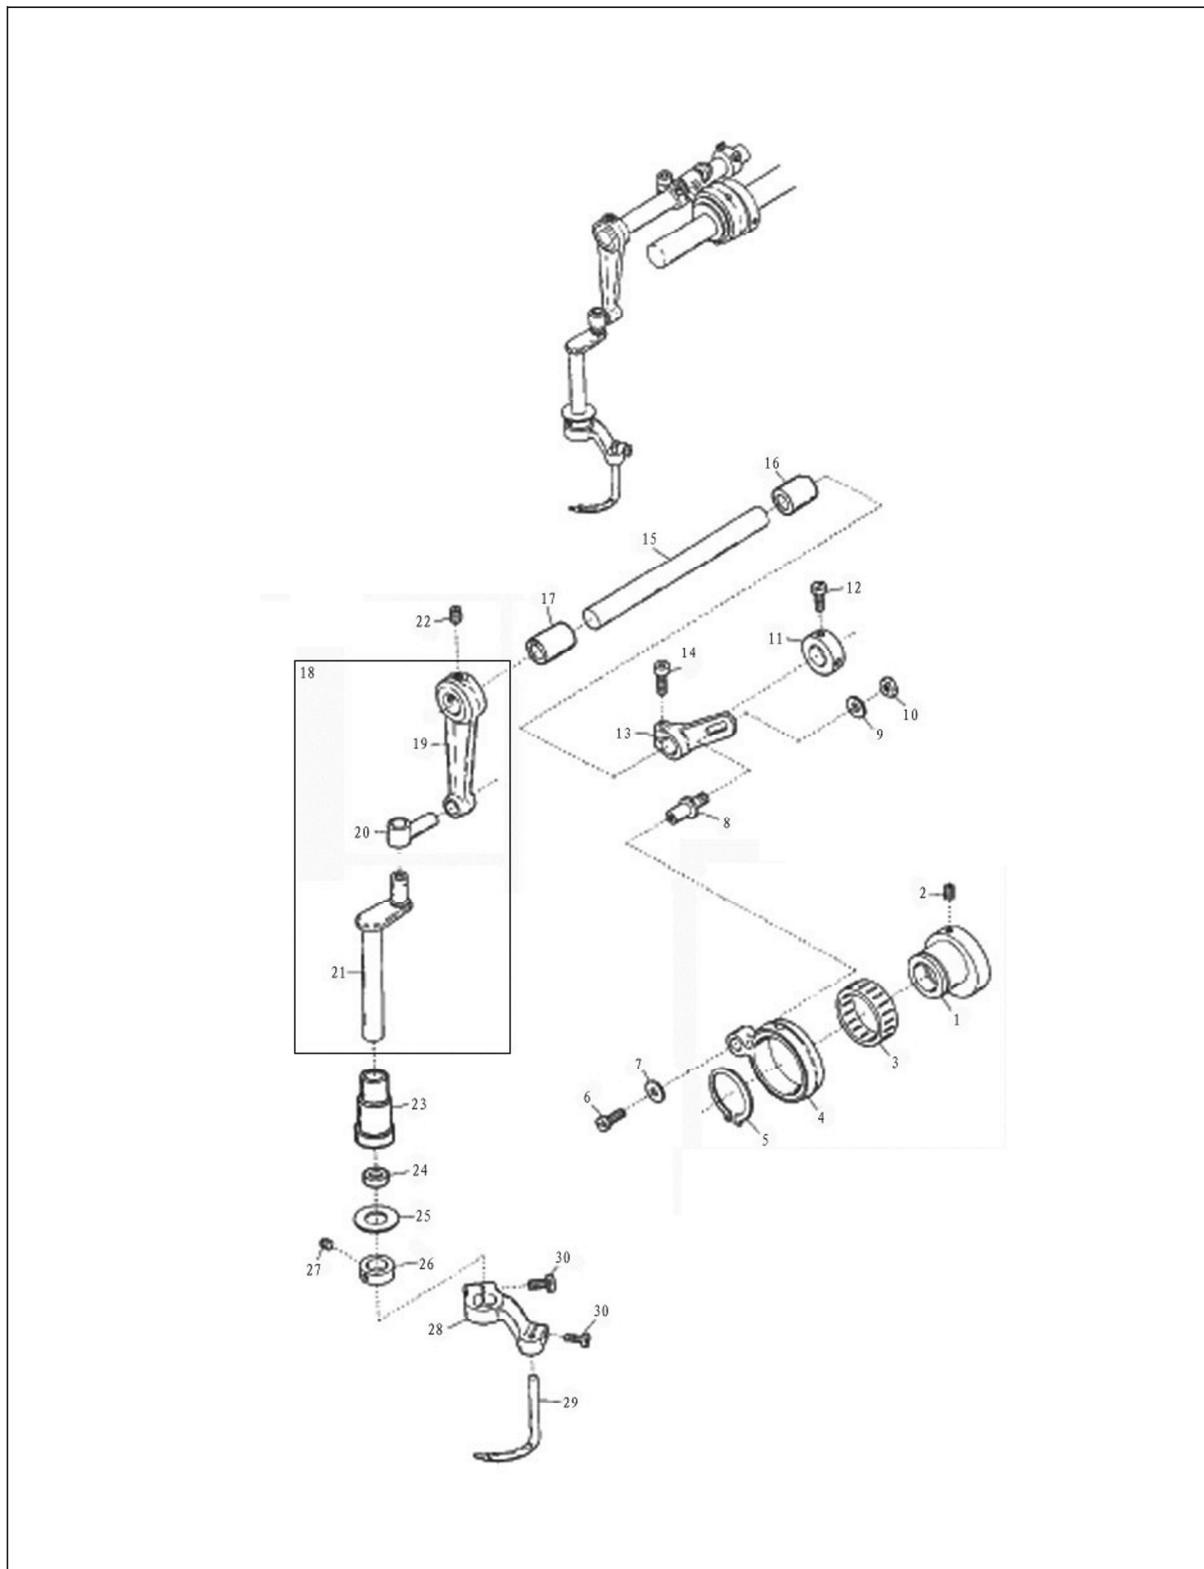

SPREADER MECHANISM

No.	Parts No.	Description	Number
1	10011074	Eccentric	1
2	10012162	Screw(M5×5)	2
3	10007400	Roller Bearing	1
4	10011071	Connecting Rod	1
5	10011076	Collar	1
6	10011005	Screw(M4×9)	1
7	10011055	Washer	1
8	10011053	Pin	1
9	10012393	Washer	1
10	10003084	Nut	1
11	10013016	Collar	1
12	10013015	Screw(SM11/64"×40)	1
13	10011073	Adjusting Lever	1
14	10009008	Screw(M6×16)	1
15	10011658	Driving Shaft	1
16	10011116	Bushing	1
17	10011106	Bushing	1
18	10007588	Needle Bar Rocking Arm,Complete Set	1
19	10011666	Rocking Arm	1
20	10011651	Rocking Pin	1
21	10011656	Spreader Bar	1
22	10010907	Screw(M6×6)	2
23	10011110	Bushing	1
24	10011657	Oil Seal	1
25	10011665	Washer	1
26	10011722	Collar	1
27	10011887	Screw(SM9/64"×40)	2
28	10011659	Spreader Holder	1
29	10011662	Spreader	1
30	10009037	Screw(M4×12)	2