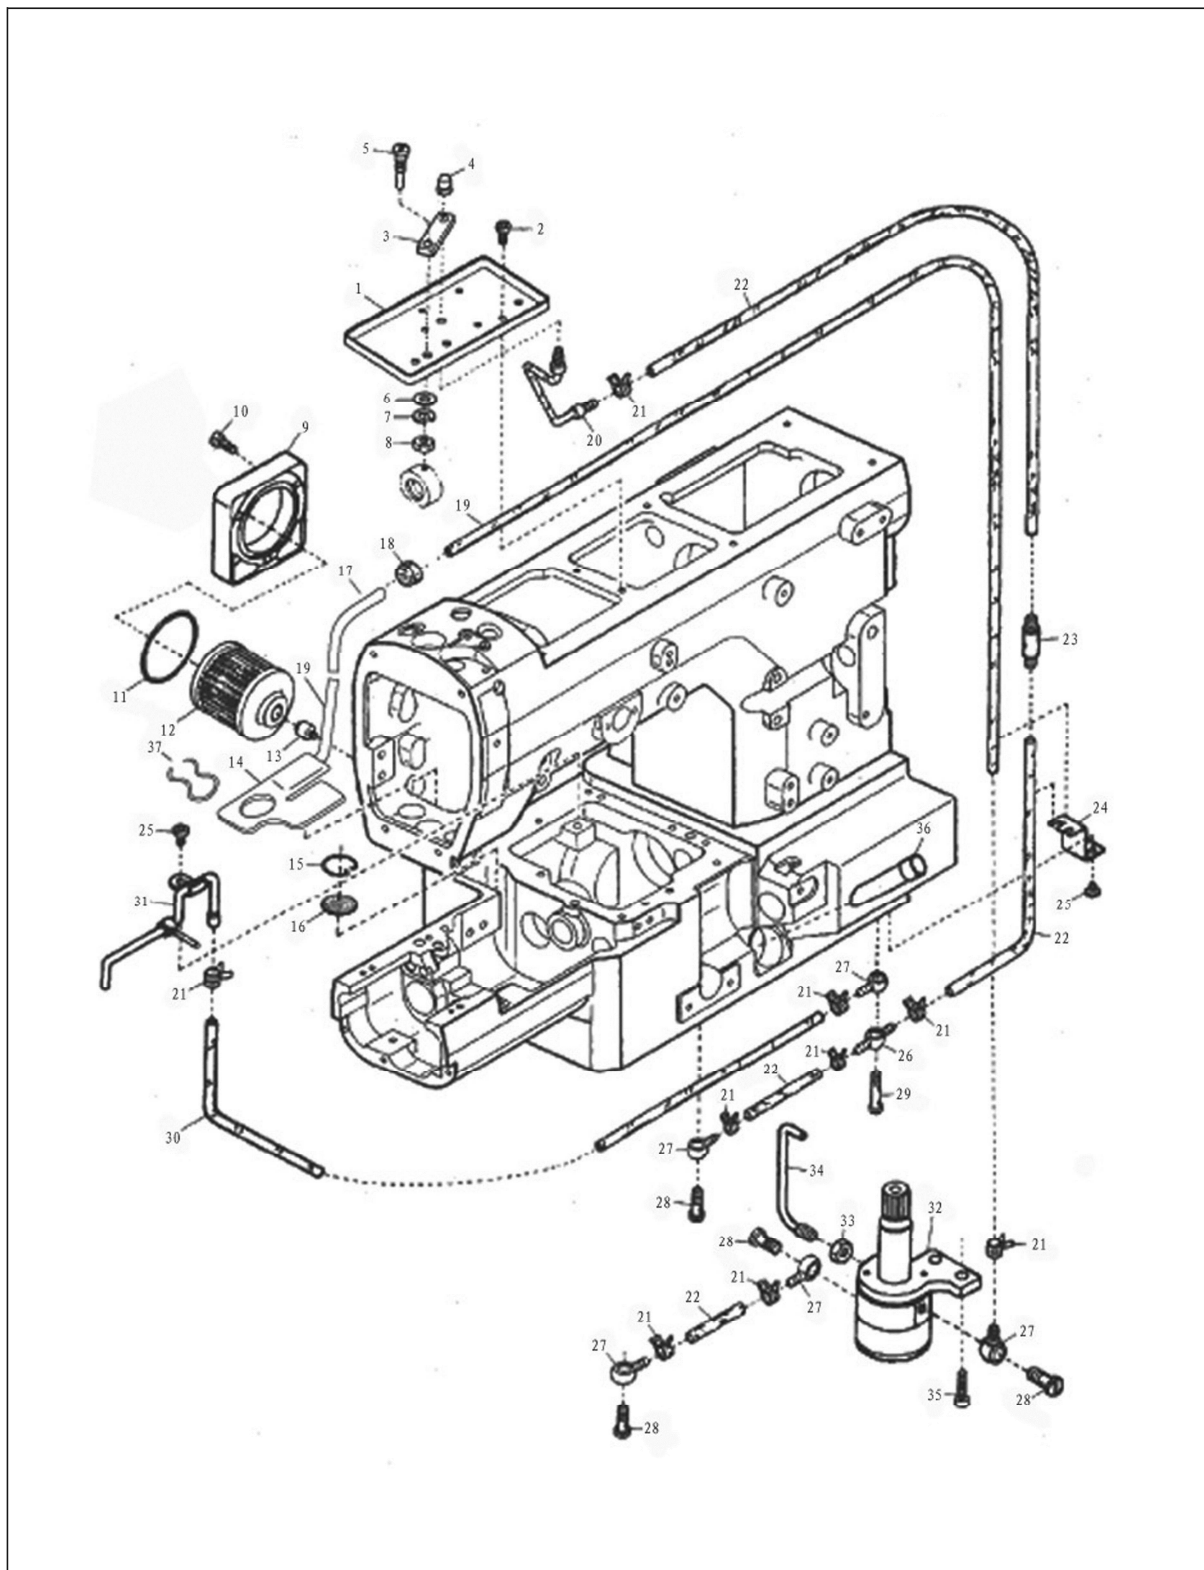

LUBRICATING MECHANISM

No.	Parts No.	Description	Number
1	10011465	Oil Receiver	1
2	10010837	Screw(M4×5)	2
3	10011468	Lubricant Guiding Block	1
4	10011467	Top Nozzle	1
5	10011464	Screw(M5)	1
6	10011653	Washer	1
7	10005537	Washer	1
8	10009467	Nut	1
9	20003647	Oil Filter Cap	1
10	10012710	Screw(M4×14)	3
11	10003793	O-Ring	1
12	10014236	Oil Filter	1
13	10012104	Screw(M10×7)	1
14	10012328	Felt	1
15	10003280	Collar	1
16	10010777	Oil Filter Screen	1
17	10012331	Suction Pipe	1
18	10012092	Seal Pulg	1
19	10007795	Oil Tube	1
20	10011461	Oil Pipe Unit	1
21	10011471	Oil Tube Clam	9
22	10007796	Oil Tube	1
23	10014235	Non-return Valve Unit	1
24	10012808	Oil Tube Stay	1
25	10014441	Screw(M4×6)	3
26	10012095	Oil Tube Joint, Two Way	1
27	10012103	Oil Tube Joint, One Way	5
28	10012084	Screw(SM1/4"×40)	4
29	10012102	Screw(SM1/4"×40)	1
30	10007796	Oil Tube	1
31	10012805	Lower Shaft Oiling Shower	1
32	10007770	Oil Pump	1
33	10012107	Nut	1
34	10011460	Oil Nozzle For Worm Gear	1
35	10011313	Screw(M6×12)	2
36	10012871	Oil Sight Gauge Oil Receiver	1
37	10012332	Felt Clam	1