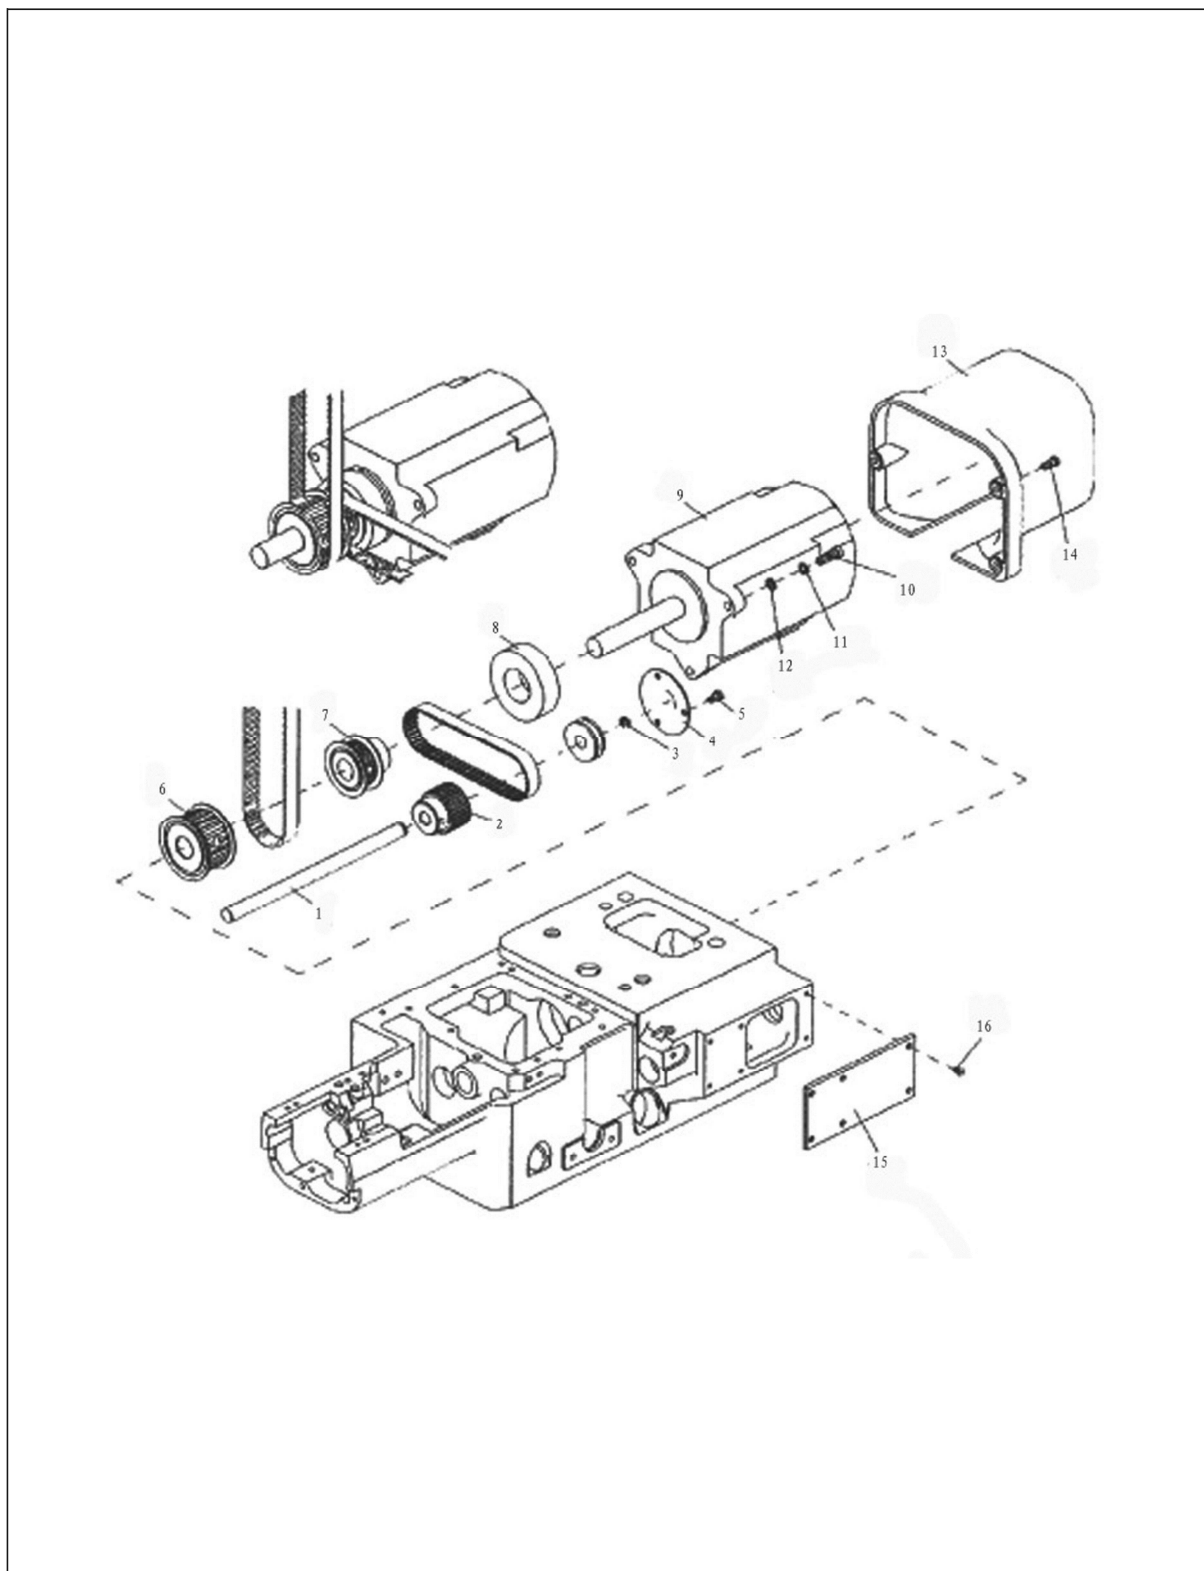

DIRECTLY DRIVING TYPE EXCLUSINE PARTS

TEXI Treccia C Matic parts list

No.	Parts No.	Description	Number
1	10012316	Looper Thread Take-up Shaft	1
2	10012370	Looper Thread Take-up Shaft Sprocker	1
3	10003277	Collar	1
4	20003761	Bearing Cover	1
5	10009556	Screw(M4×7)	3
6	10012307	Looper Thread Take-up Driving Sprocke	1
7	10012315	Looper Thread Take-up Shaft Sprocke	1
8	10003439	Ball Bearing	1
9	10013156	Directly Driving Type Mini-Servo Motor	1
10	10000860	Screw(M5×20)	3
11	10005537	Washer	3
12	10012318	Washer	3
13	10012174	Mini-Servo Motor Cover	1
14	10011044	Screw(M4×10)	3
15	20003760	Front Cover	1
16	10009626	Screw(M3×4.3)	6