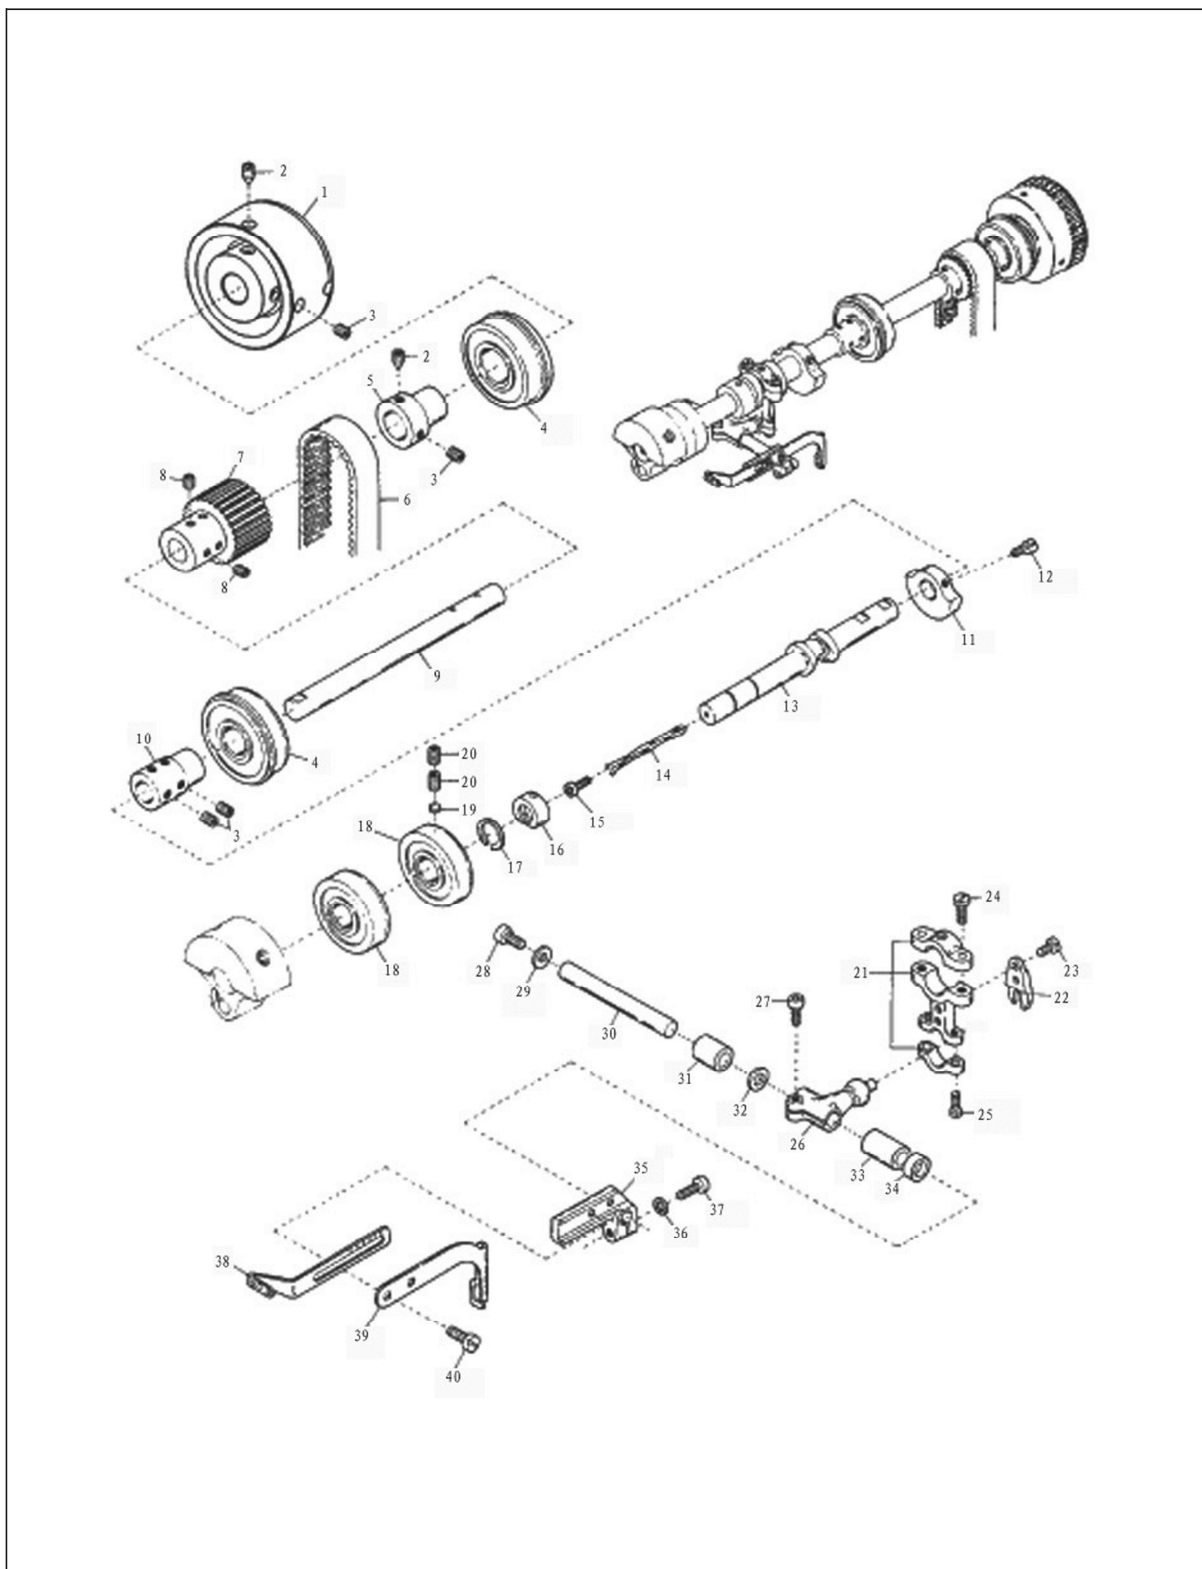

UPPER SHAFT & NEEDLE THREAD TAKE-UP MECHANISM

No.	Parts No.	Description	Number
1	20003609	Hand Wheel	
2	10011966	Screw(M6×8)	2
3	10010907	Screw(M6×6)	6
4	10025881	Ball Bearing	2
5	10010950	Hand Wheel Adapter	1
6	10008146	Timing Belt(Upper)	1
7	10012801	Upper Shaft Sprocher	1
8	10011969	Screw(M6×5)	4
9	10011163	Upper Shaft	1
10	10011172	Upper Shaft Joint	1
11	10010955	Counterweight(Small)	1
12	10011264	Screw(M4×8)	2
13	10004407	Upper Crankshaft	1
14	10008063	Oil Wick	1
15	10011069	Screw(M4×4)	1
16	10011072	Oil Sleeve	1
17	10003290	Retaining Ring	1
18	10025896	Ball Bearing	2
19	10011174	Pulg	1
20	10011177	Screw(M6×5)	2
21	10004406	Connecting Rod	1
22	10011052	Guide Fork	1
23	10011068	Screw(SM1/8"×44)	2
24	10014395	Screw(M4×14)	2
25	10011054	Screw(M3.5×10)	2
26	10004409	Driving Lever	1
27	10009008	Screw(M6×16)	1
28	10010953	Screw(M5×10)	1
29	10010954	Washer	1
30	10010959	Driving Shaft	1
31	10011112	Bushing	1
32	10011171	Washer	1
33	10011115	Bushing	1
34	10011180	Oil Seal	1
35	10010956	Bracket	1
36	10005537	Washer	1
37	10010958	Screw(M5×14)	1
38	10010960	Needle Thread Take-up	1
39	10010957	Top Cover Thread Take-up	1
40	10013159	Screw(M3.5×7.5)	2