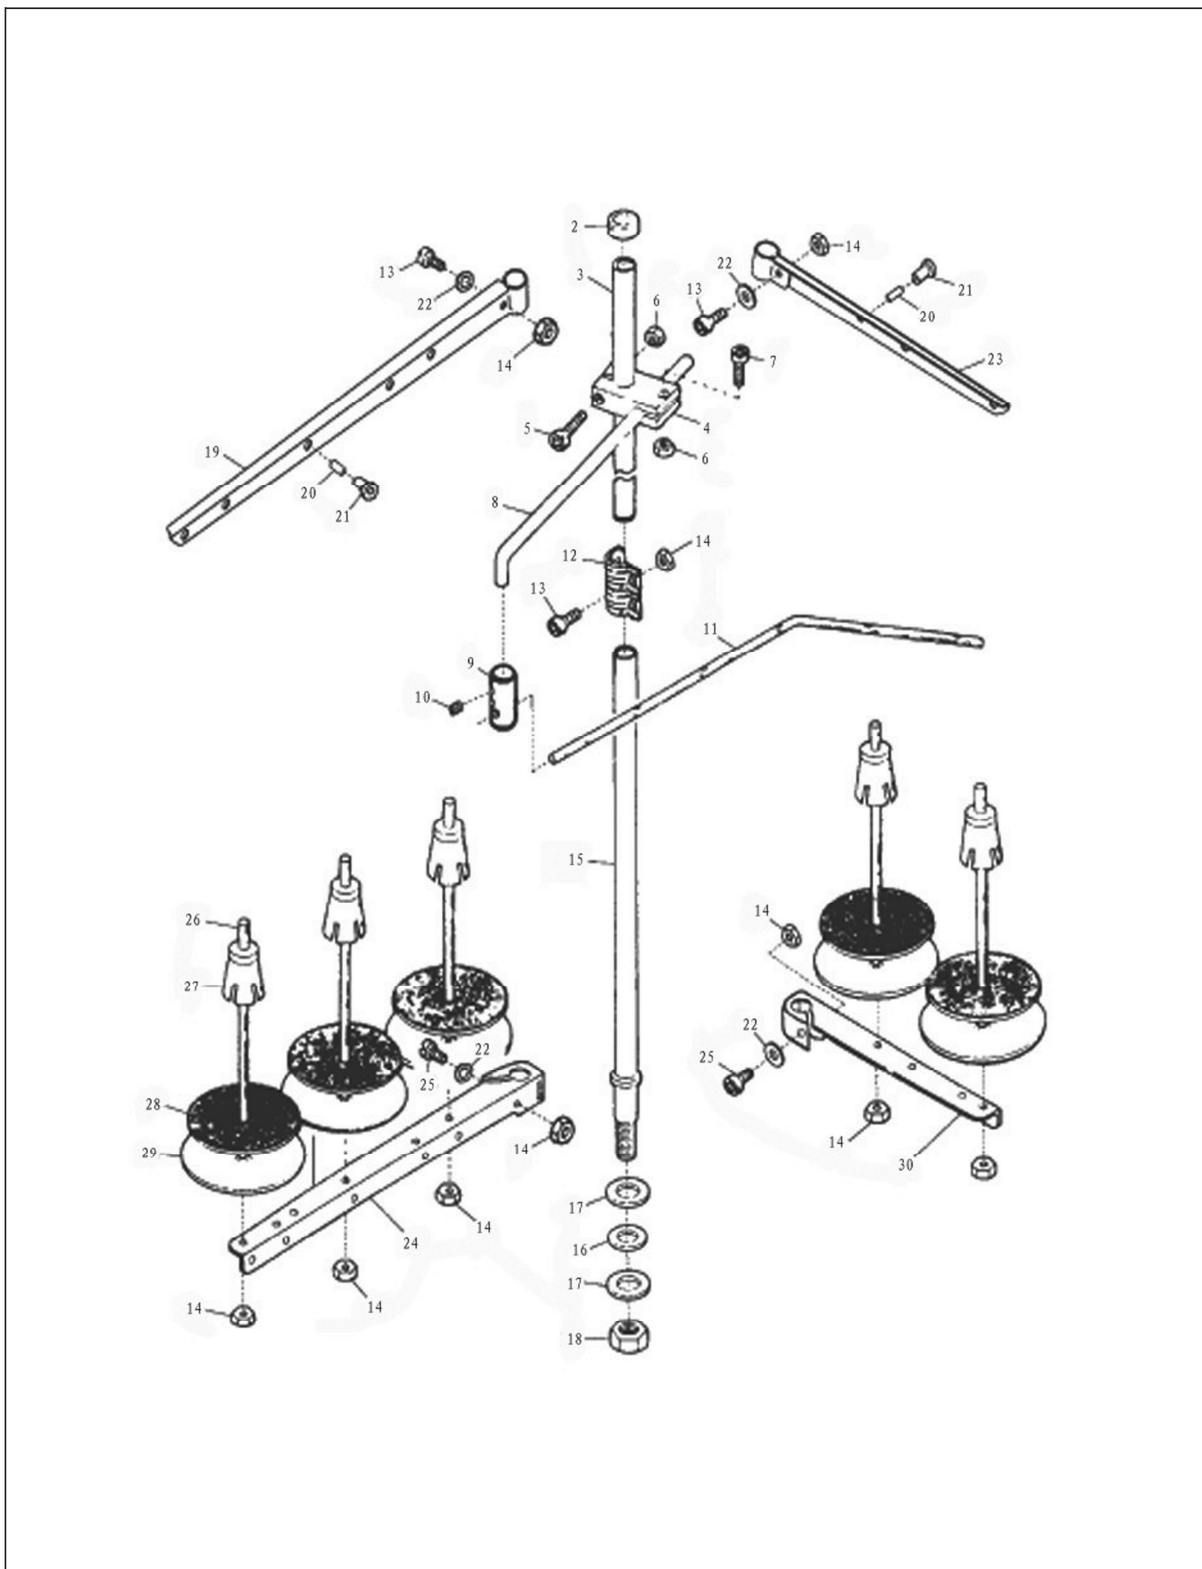

TEXI Treccia C Matic parts list

No.	Parts No.	Description	Number
1	10004959	Thread Stand	
2	10004282	Column Cop	1
3	10004293	Column Pipe	1
4	10004335	Thread Guide Holder	1
5	10002937	Screw(M4×25)	1
6	10005297	Nut	2
7	10002958	Screw(M4×12)	1
8	10004346	Thread Guide Arm	1
9	10004334	Thread Guide Holder	1
10	10002851	Screw(M6×5)	2
11	10006076	Thread Guide	1
12	10004286	Column Pipe Connector	1
13	10003301	Screw(M5×14)	4
14	10002953	Nut	11
15	10004291	Column Pipe	1
16	10004295	Washer	1
17	10004290	Washer	2
18	10002985	Nut	1
19	10006345	Thread Hanger	1
20	10004289	Thread Guide Pipe	5
21	10004285	Thread Guide Bushing	5
22	10003022	Washer	4
23	10004298	Thread Hanger	1
24	10006351	Thread Hanger	1
25	10003312	Screw(M5×30)	2
26	10004288	Spool Pin	5
27	10004287	Spool Cushion	5
28	10004281	Spool Mat	5
29	10004299	Spool Seat Disc	5
30	10004284	Thread Hanger	1