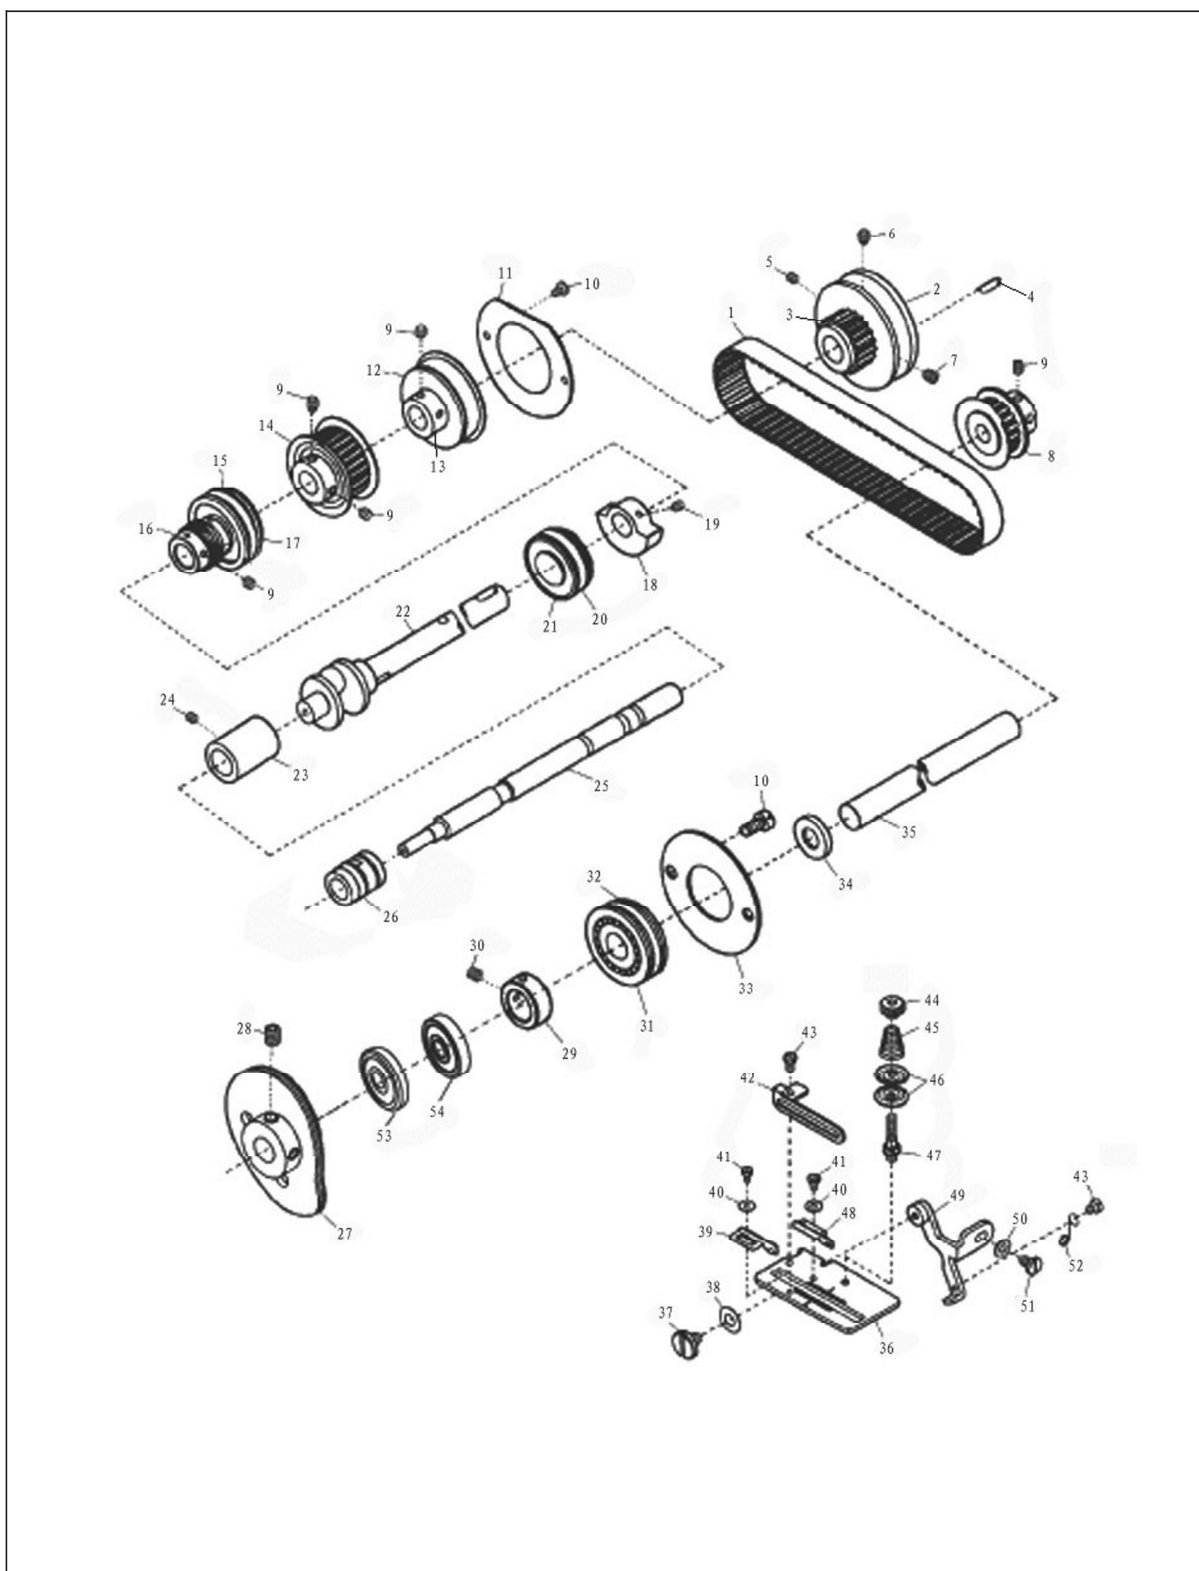

MAIN SHAFT DRIVING MECHANISM

No.	Parts No.	Description	Number
1	10008124	Timing Belt	
2	10012826	Pulley	1
3	10012827	Looper Thread Take-up Driving Sprocket	1
4	10003475	Pin	1
5	10009187	Screw(M6×8)	2
6	10012828	Screw(M6×5)	1
7	10012865	Screw(M6×4.5)	1
8	10014361	Looper Thread Take-up Shaft Sprocket	1
9	10011969	Screw(M6×5)	10
10	10014441	Screw(M4×6)	4
11	10014444	Rear Cover	1
12	10025862	Ball Bearing	1
13	10012835	Ball Bearing Adapter	1
14	10012834	Looper Thread Take-up Driving Sprocket	1
15	10025876	Ball Bearing	1
16	10011968	Oil Pump Driving Worm	1
17	10011923	Seal Ring	2
18	10010955	Counterweight	1
19	10009074	Screw(M4×4)	2
20	10011805	Seal Ring	2
21	10025877	Ball Bearing	1
22	10014438	Lower Grankshaft	1
23	10012862	Lower Shaft Joint	1
24	10012859	Screw(M5×3)	4
25	10023334	Lower Shaft	1
26	10012407	Bushing	1
27	10010475	Looper Thread Take-up	1
28	10012162	Screw(M5×5)	2
29	10014442	Collar	2
30	10014381	Screw(M5×2.6)	4
31	10014439	Ball Bearing	1
32	10014436	Seal Ring	2
33	10014465	Ball Bearing Cover	1
34	10014440	Washer	1
35	10014434	Looper Thread Take-up Shaft	1
36	10014417	Thread Take-up Eyelet Holder	1
37	10014411	Screw(M4)	1
38	10009470	Washer	1
39	10014410	Thread Take-up Eyelet(Left)	1
40	10003123	Washer	2