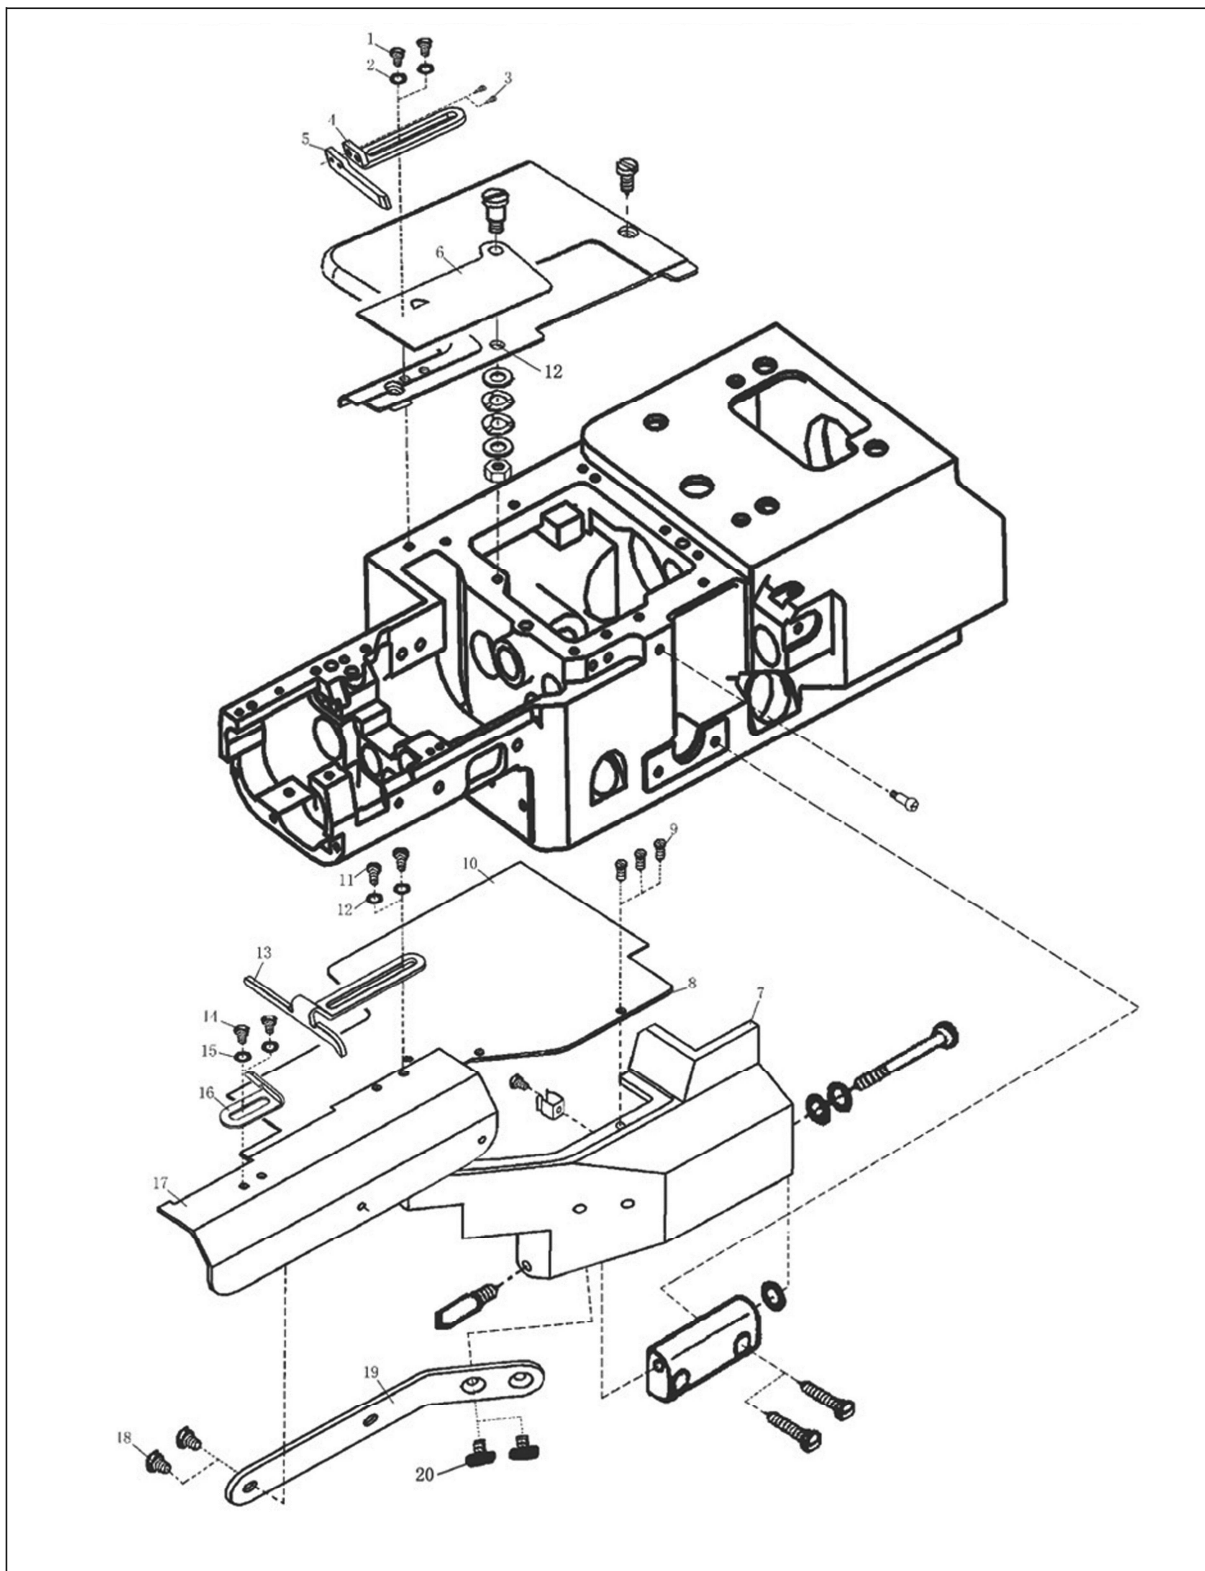

LEFT-COUNTER EXCLUSIVE PART (1)

TEXI Treccia C Matic parts list

No.	Parts No.	Description	Number
1	10013161	Screw	2
2	10003083	Washer	2
3	10011670	Screw(M2.5×4.5)	2
4	10012246	Fixing Board	1
5	10013454	Back Cloth Guide Plate	1
6	10010500	Upper Cover Swing Board	1
7	20003668	Front Cover	1
8	10006833	Front Cover(Upper)	1
9	10012642	Screw(M3.5×7)	3
10	10005218	Thread Guide Cover(upper)	1
11	10012512	Screw(M3.5×5.8)	2
12	10003083	Washer	2
13	10013453	Cloth Guide Plate(right)	1
14	10012512	Screw(M3.5×5.8)	2
15	10003083	Washer	2
16	10012257	Cloth Guide Plate(left)	1
17	10005165	Cloth Guide Plate	1
18	10012211	Screw(M3.5×4)	2
19	10012258	Front Cover Strengthen Hdder	1
20	10012211	Screw(M3.5×4)	2