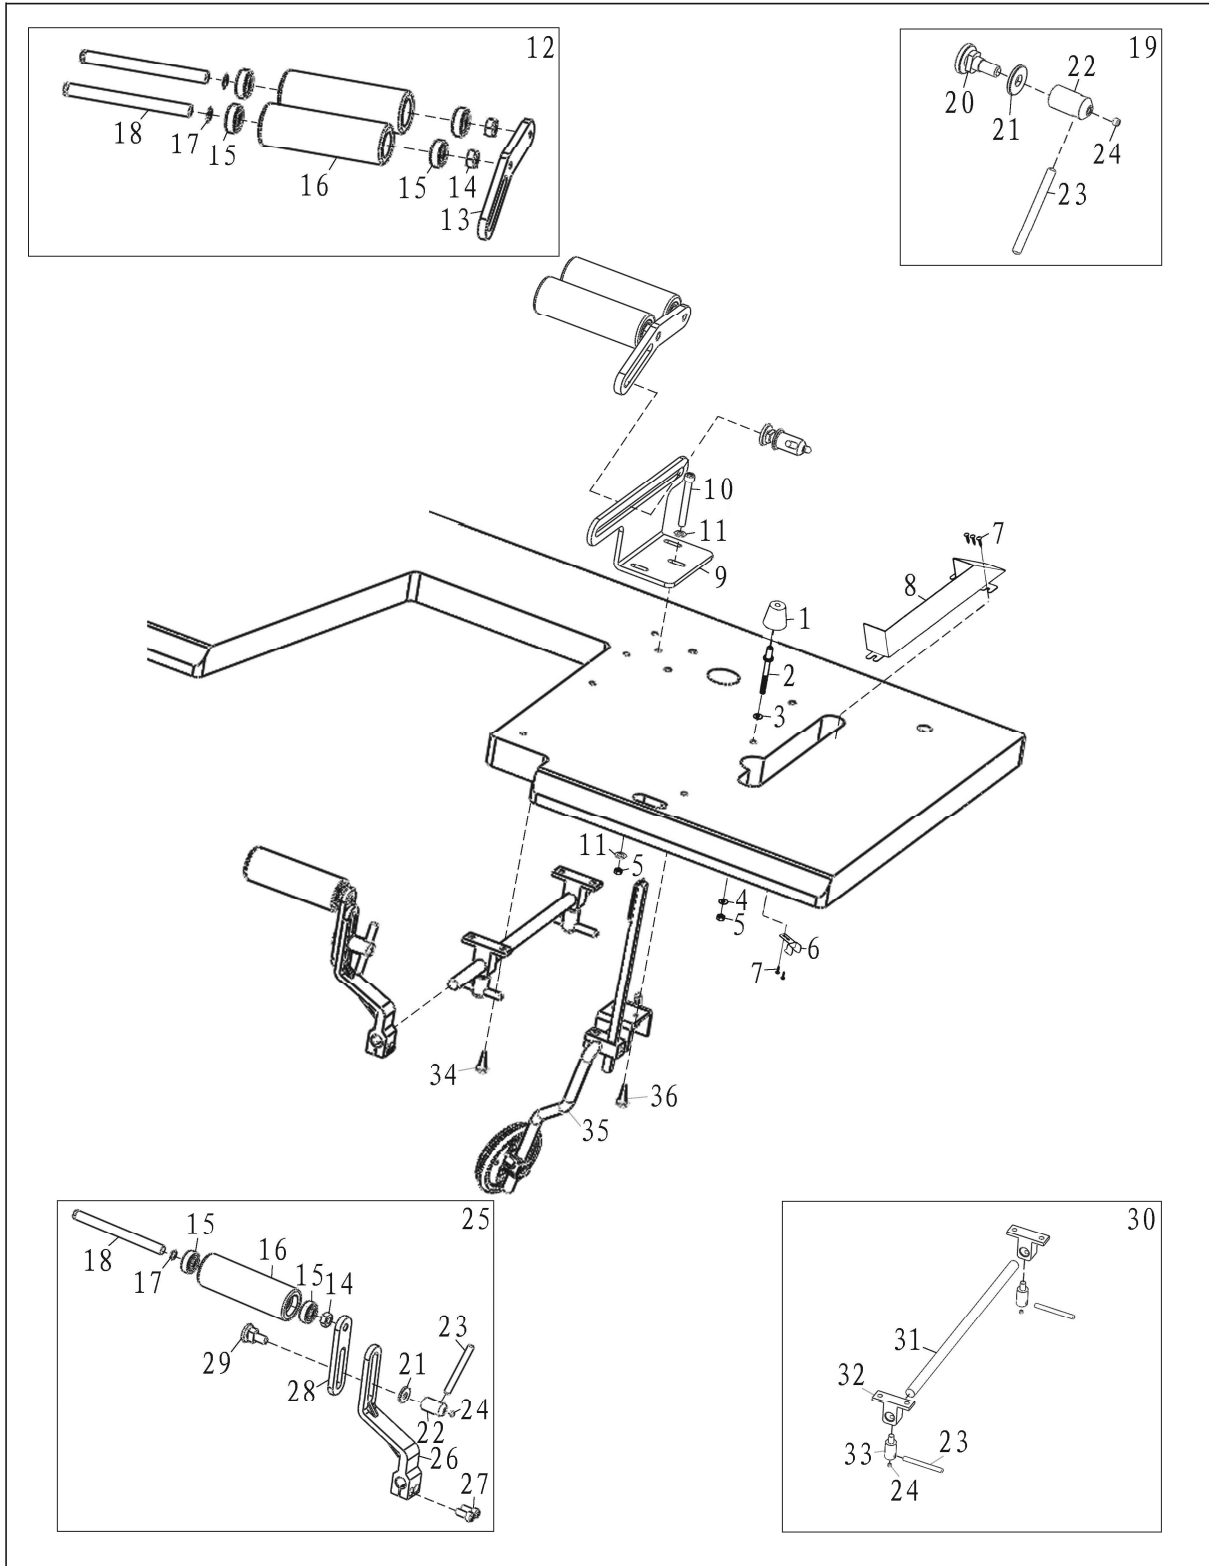

Urethane Stitch EXCLUSIVE PARTS (2)

TEXI Treccia C Matic parts list

No.	Parts No.	Description	Number
1	10011315	Oil Reservoir Rubber Cushion	4
2	10012704	Screw(M6×57)	4
3	10012701	Washer	8
4	10003077	Washer	4
5	10002994	Nut	7
6	10011309	Prevent Chain Plats	1
7	10008323	Screw	7
8	20003667	Belt Cover	1
9	20003680	Front cloth wheel bearings	1
10	10003790	Screw(M6×55)	3
11	10004936	Washer	6
12	20001519	Front cloth wheelset pieces	1
13	10012602	Front seat	1
14	10012605	Nut	3
15	10025874	Bearing	6
16	10012604	Front cloth round	3
17	10003277	Block circle	3
18	10012655	Former axle	3
19	20001526	Front wheel clamping device	1
20	10012651	Front wheel clamping block	1
21	10012652	Washer	2
22	10012657	Nut	2
23	10012649	Clamping handle	4
24	10012014	Screw(M5×4)	4
25	20001527	After cloth wheelset pieces	1
26	10012648	After stent cloth round	1
27	10009008	Screw(M6×16)	2
28	10012603	Rear seat	1
29	10012653	Rear clamping block	1
30	20001528	Front wheel installed base	1
31	10012711	Connect stem	1
32	10012700	Fixed block	2
33	10012712	Screw	2
34	10003181	Screw	4
35	10013939	Joystick components	1
36	10008323	Screw	2