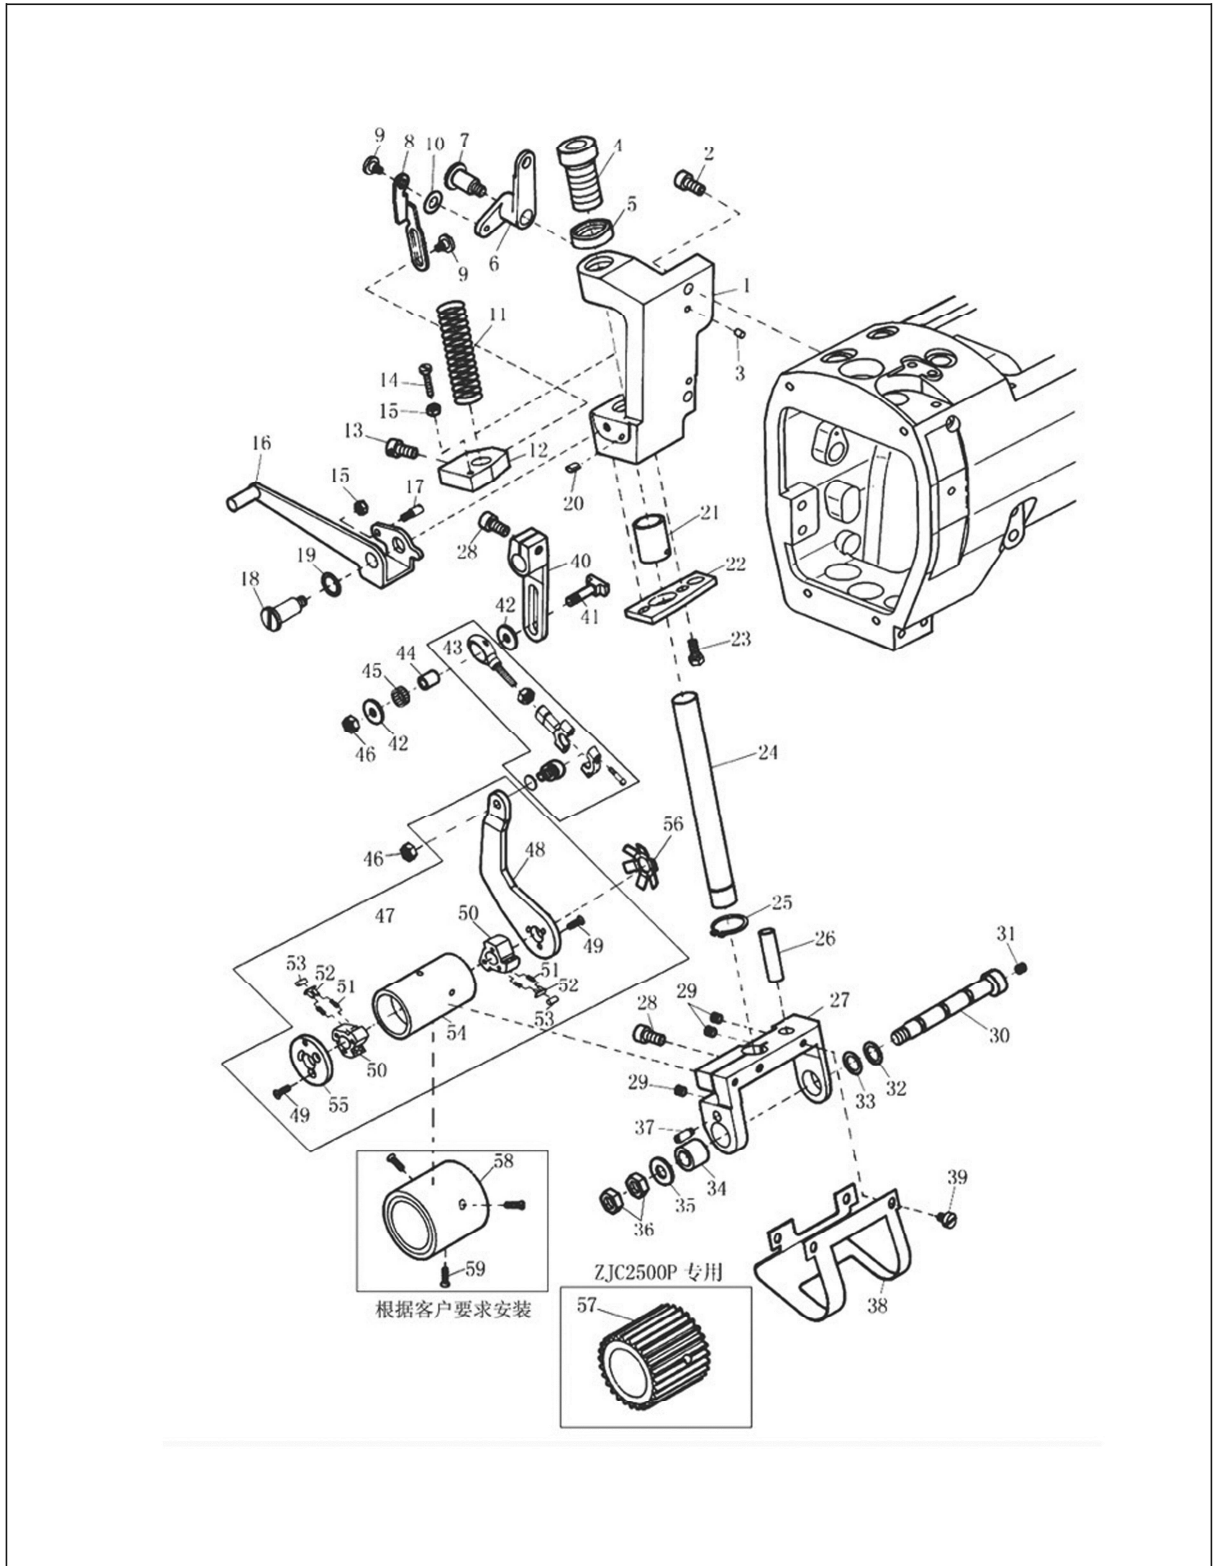

UPPER FEED ROLLER EXCLUSIVE PARTS (2)

No.	Parts No.	Description	Number
1	20003689	Upper Feed Roller Bracket	1
2	10008982	Screw(M6×16)	2
3	10012319	Pin	2
4	10010575	Screw	1
5	10010573	Nut	1
6	10010225	Upper Feed Roller Lifter	1
7	10010268	Screw(M6×8)	1
8	10012321	Lifter Connecting Plate	1
9	10010193	Screw(M4×3.3)	2
10	10010231	Washer	2
11	10010194	Spring	1
12	10010227	Roller Press Bar Bracket	1
13	10009008	Screw(M6×16)	2
14	10012089	Screw(M4×25)	1
15	10009471	Nut	3
16	10010226	Upper Feed Roller Lifting Lever C.Set	1
17	10010224	Screw(M4×7)	1
18	10010192	Screw(M6×8)	1
19	10010218	Washer	1
20	10002772	Pin	1
21	10010533	Bushing	1
22	10010221	Roller Press Bar Bracket	1
23	10009349	Screw(M5×9.8)	2
24	10010222	Upper Feed Roller Press Bar	1
25	10003334	Retaining Ring	1
26	10010220	Upper Feed Roller Yoke Pin	1
27	10010229	Upper Feed Roller Yoke	1
28	10009008	Screw(M6×16)	2
29	10012162	Screw(M5×5)	3
30	10010477	Clutch Driving Shaft	1
31	10011803	Screw(M5×6)	1
32	10010478	Ring	1
33	10010480	Ring	1
34	10010479	Bushing	1
35	10003031	Ring	1
36	10003131	Nut	2
37	10012325	Screw(M4×3.5)	1
38	10010476	Feed Cover	1
39	10002957	Screw(M5×6)	4
40	10010264	Upper Feed Roller Lever	1