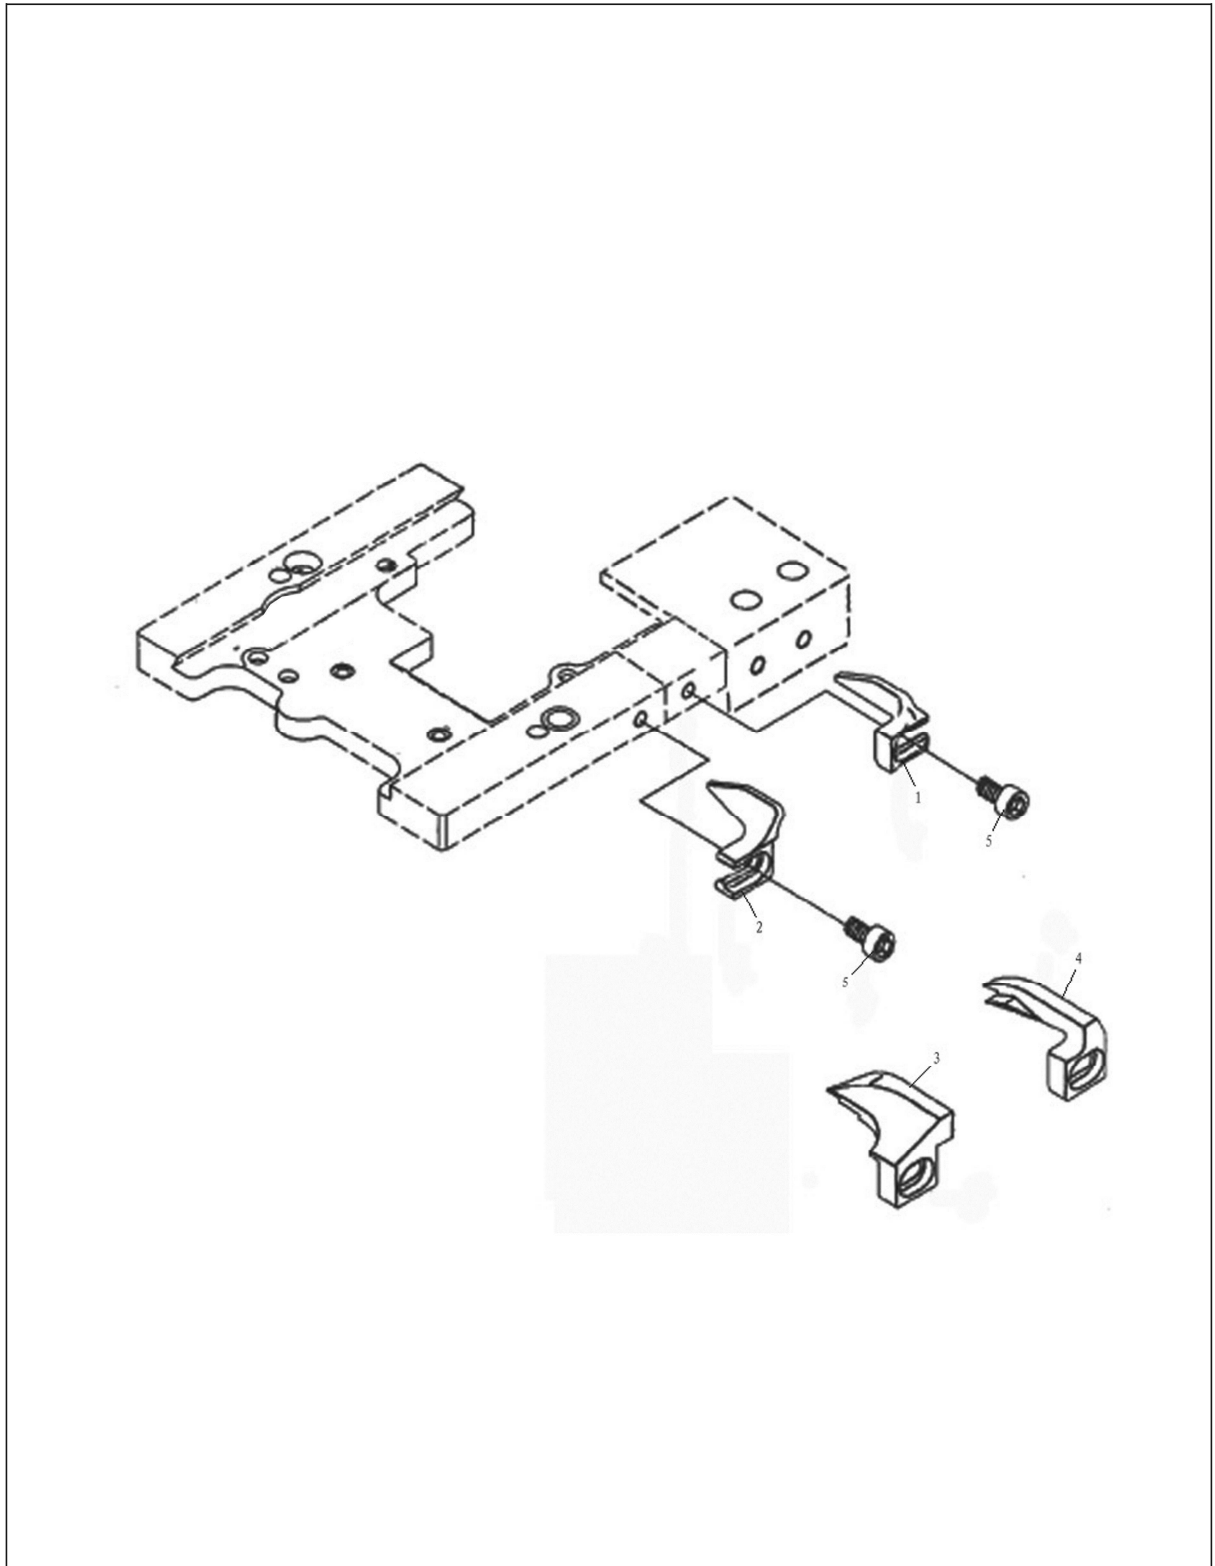

SEAMS COVRTING SEWING MACHINE EXCLUSIVE PARTS

TEXI Treccia C Matic parts list

No.	Parts No.	Description	Number
1	10014426	Leading Right Block	1
2	10014449	Leading Left Block	1
3	10014425	Direction Right Black	1
4	10014448	Direction Left Black	1
5	10002975	Screw(M3×6)	2